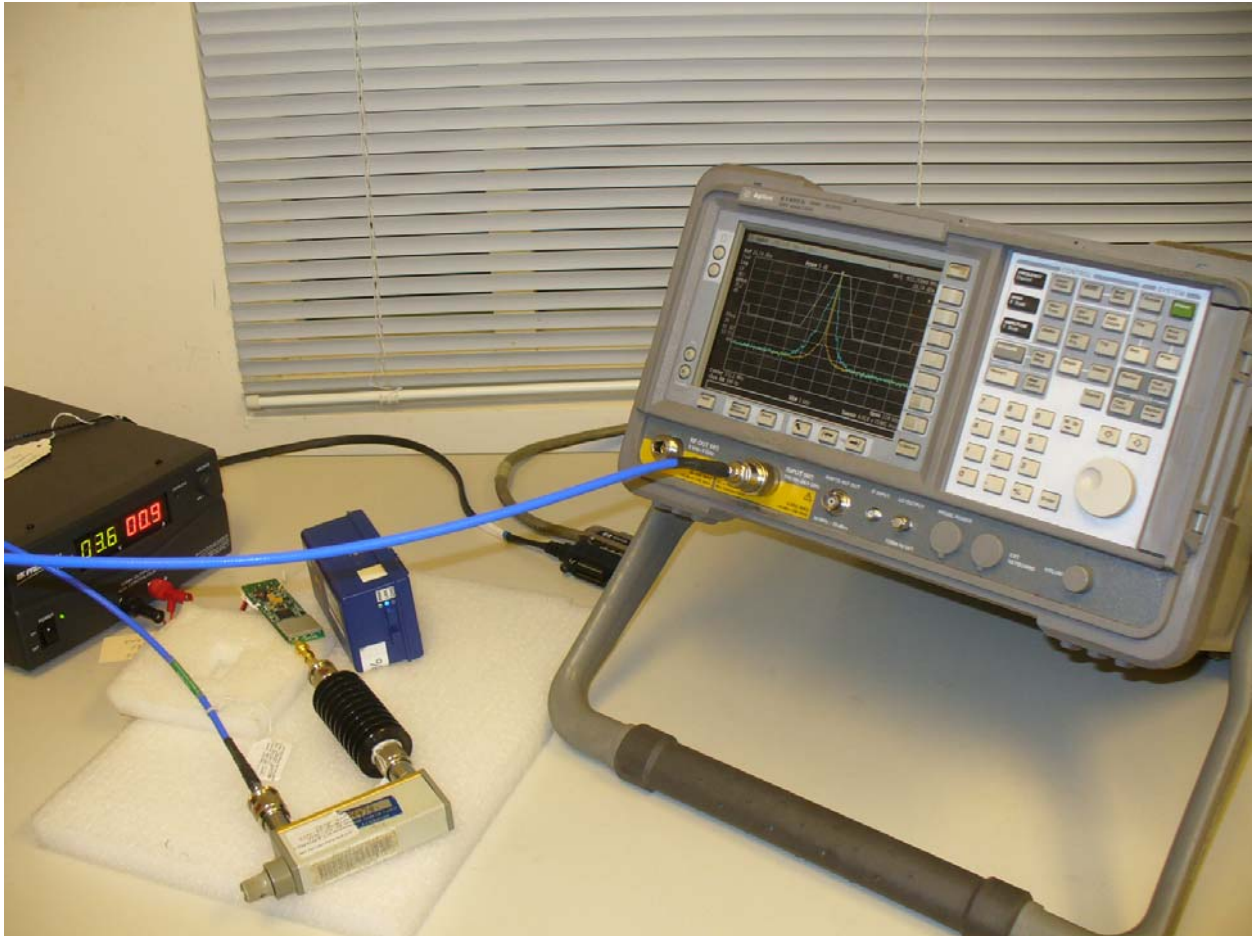

Excellence in Compliance Testing

Certification Exhibit

**FCC ID: SDBSLC200
IC: 2220A-SLC200**

**FCC Rule Part: CFR 47 Part 24 Subpart D, Part 101 Subpart C
IC Radio Standards Specification: RSS 119, RSS 134**

ACS Project: 12-2118

**Manufacturer: Sensus Metering Systems, Inc.
Model: SLC200**

Test Setup Photos

Figure 1: Radiated Emissions – Front View

Figure 2: Radiated Emissions – Back View

Figure 3: RF Conducted Emissions