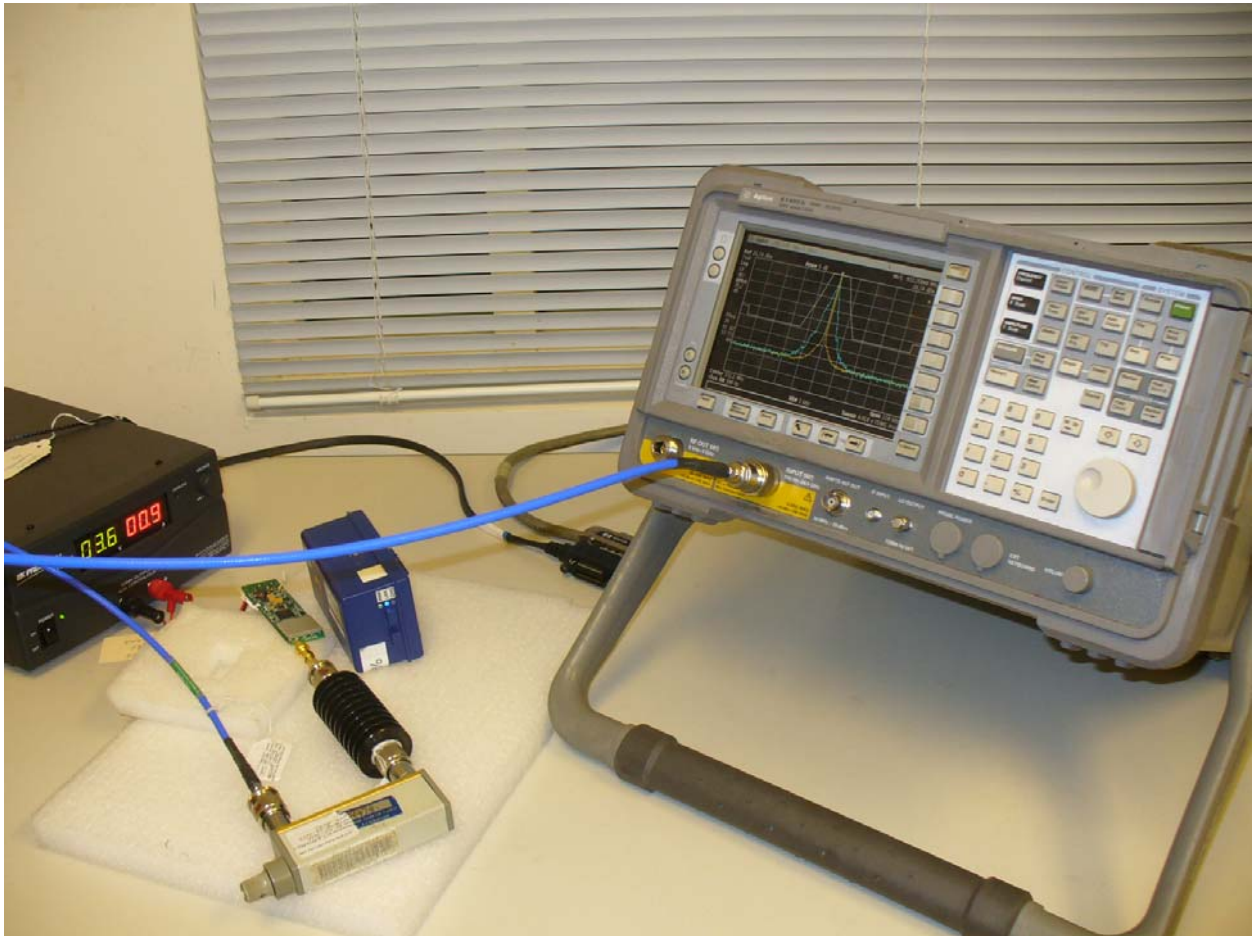

Excellence in Compliance Testing

Certification Exhibit

**FCC ID: SDBSLC20
IC: 2220A-SLC20**

**FCC Rule Part: CFR 47 Part 24 Subpart D, Part 101 Subpart C
IC Radio Standards Specification: RSS 119, RSS 134**

ACS Project: 12-2117

**Manufacturer: Sensus Metering Systems, Inc.
Model: SLC20**

Test Setup Photos

Figure 1: Radiated Emissions – Front View

Figure 2: Radiated Emissions – Back View

Figure 3: RF Conducted Emissions