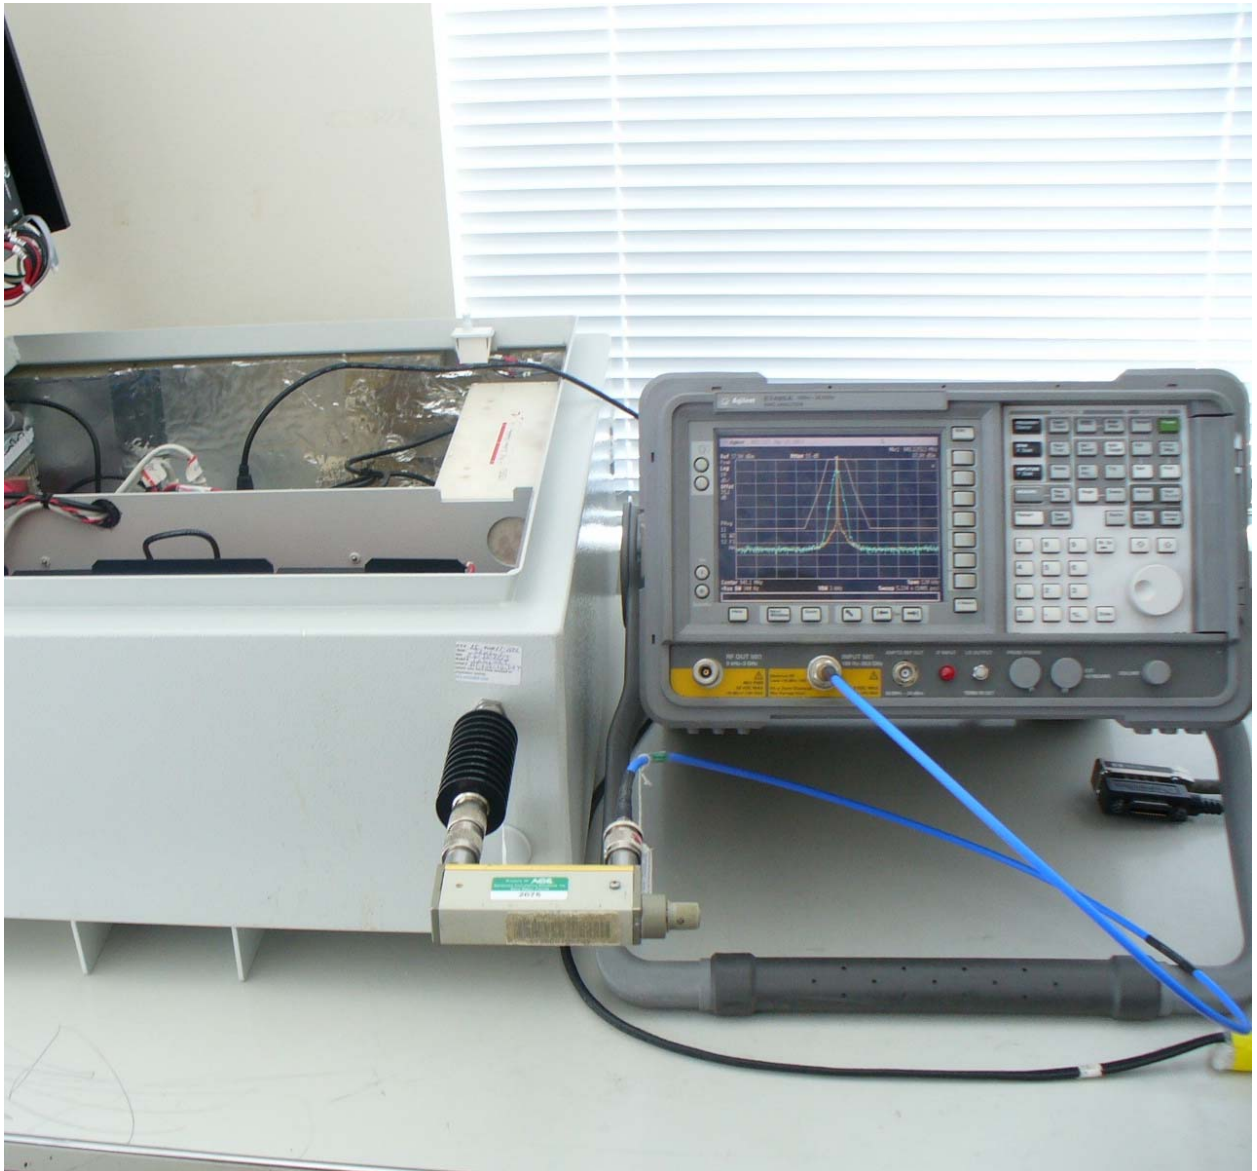

Excellence in Compliance Testing

Certification Exhibit

FCC ID: SDBM400BV03

FCC Rule Part: CFR 47 Part 101 Subpart C

ACS Project: 13-2044

**Manufacturer: Sensus Metering Systems, Inc.
Model: M400B-03**

Test Setup Photos

Figure 1: Radiated Emissions – Front View

Figure 2: Radiated Emissions – Back View

Figure 3: RF Conducted Emissions