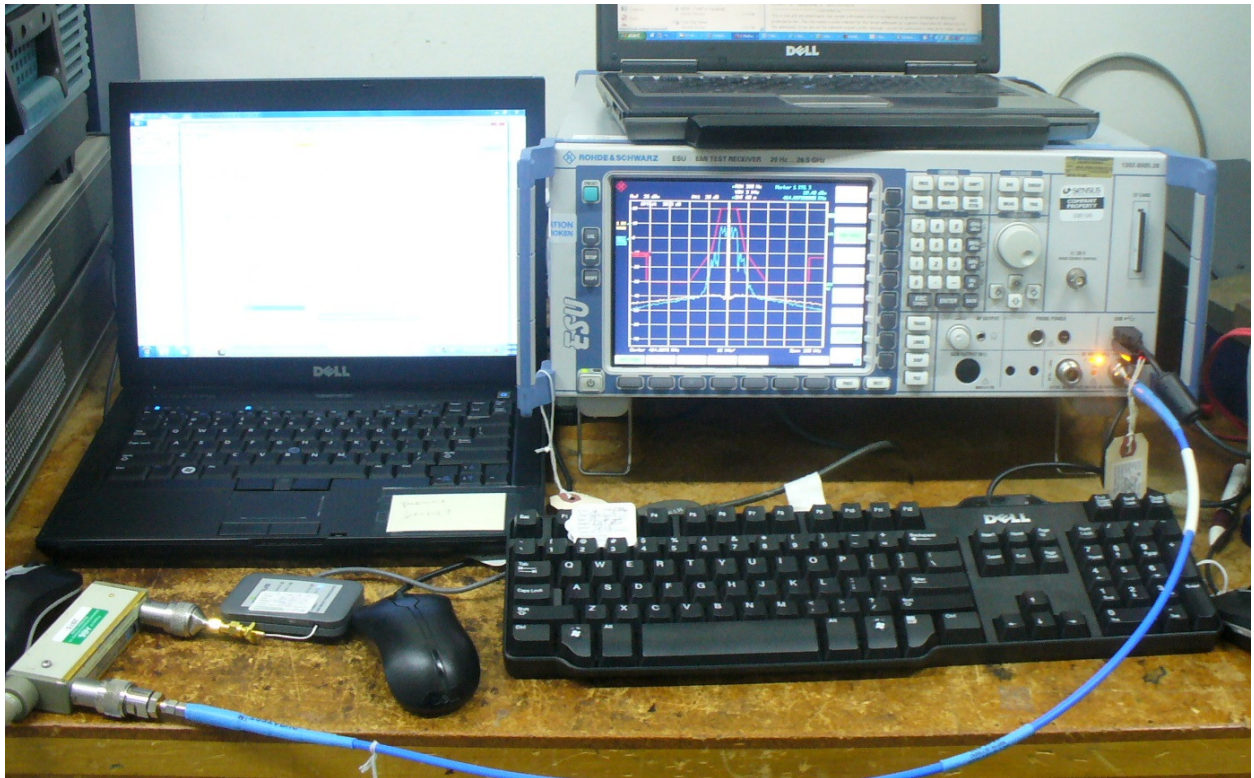

## **Certification Exhibit**

**FCC ID: SDBFMT450**

**FCC Rule Part: Part 90 Subpart I**

**ACS Project: 15-2096**

Manufacturer: Sensus Metering Systems, Inc.  
Model: FMT450

## **Test Setup Photos**

Figure 1: Radiated Emissions – Front View

Figure 2: Radiated Emissions – Back View

Figure 3: RF Conducted Emissions