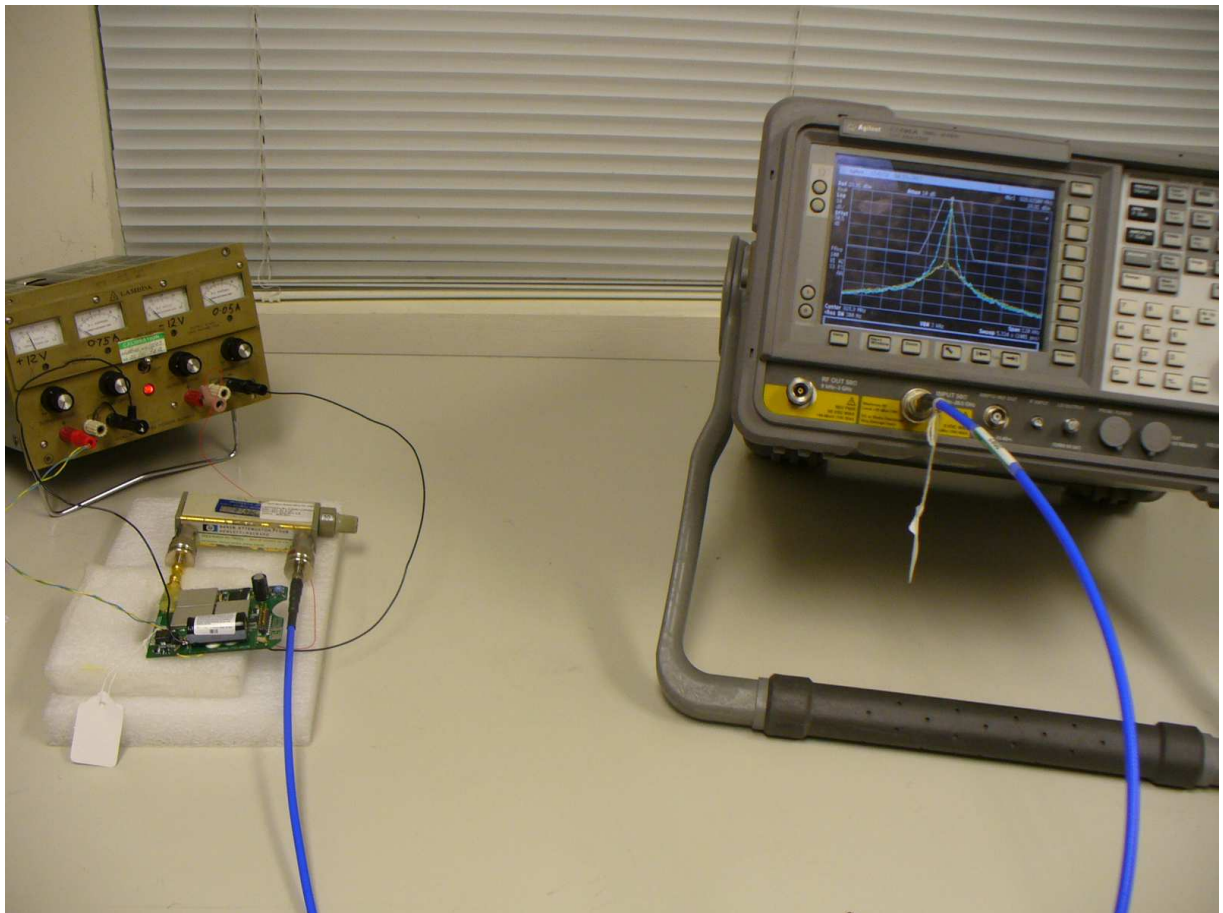

Excellence in Compliance Testing

Certification Exhibit

**FCC ID: SDBFLEXELS
IC: 2220A-FLEXELS**

**FCC Rule Part: CFR 47 Part 24 Subpart D, Part 90 Subpart I,
Part 101 Subpart C**

ACS Project: 13-2088

**Manufacturer: Sensus Metering Systems, Inc.
Models: FLXA2D, FLXA2E**

Test Setup Photos

Figure 1: RF Conducted Emissions