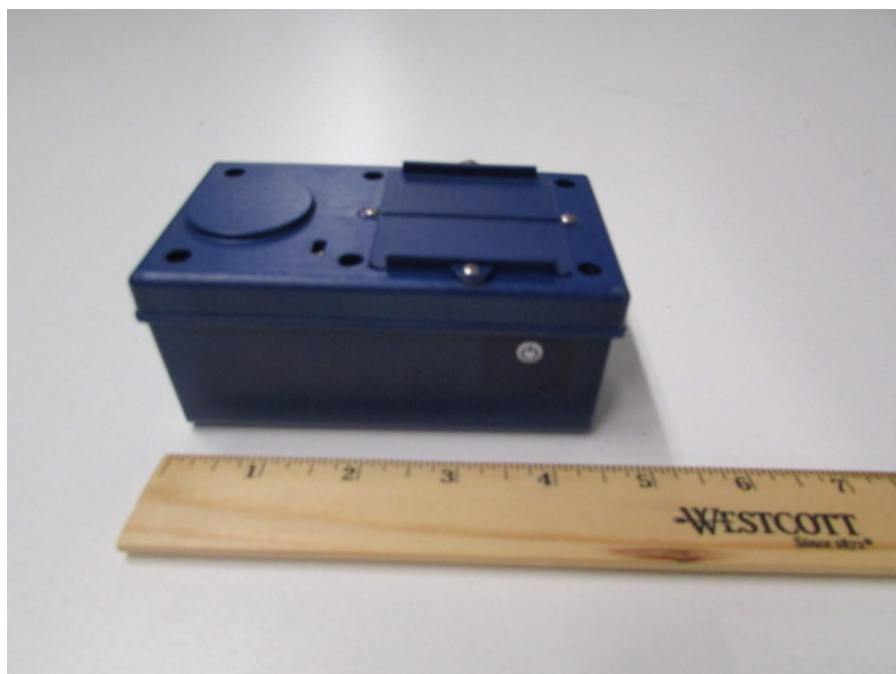

America

Certification Exhibit

FCC ID: SDBCL200

IC: 2220A-CL200

TÜV SÜD Project Number: 72160198

Manufacturer: Sensus USA, Inc.

Model: CL200

External Photos

Figure 1: Front

Figure 2: Back

Figure 3: Left

Figure 4: Right

Figure 5: Top

Figure 6: Bottom