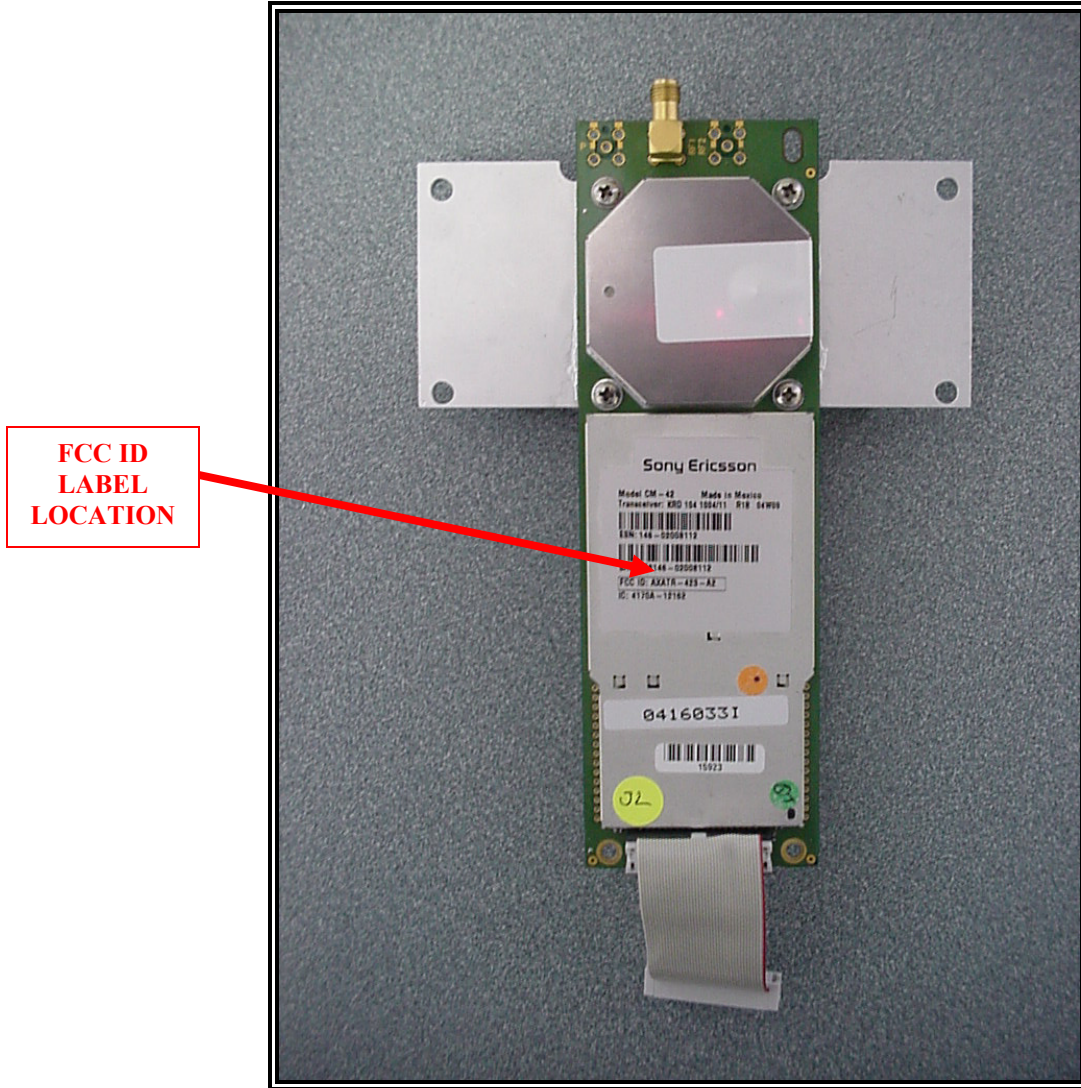

Sony Ericsson

Model CM-42

Made in Mexico

12240233A

Transceiver KRD 104 1004 /7 R1A 01W52

ESN: 146-02000087

S/N:UA200PATCG

FCC ID: SCWTR-423-A2

IC: 4170A-12162

FCC ID Label Sample

CM-42 Module Front View