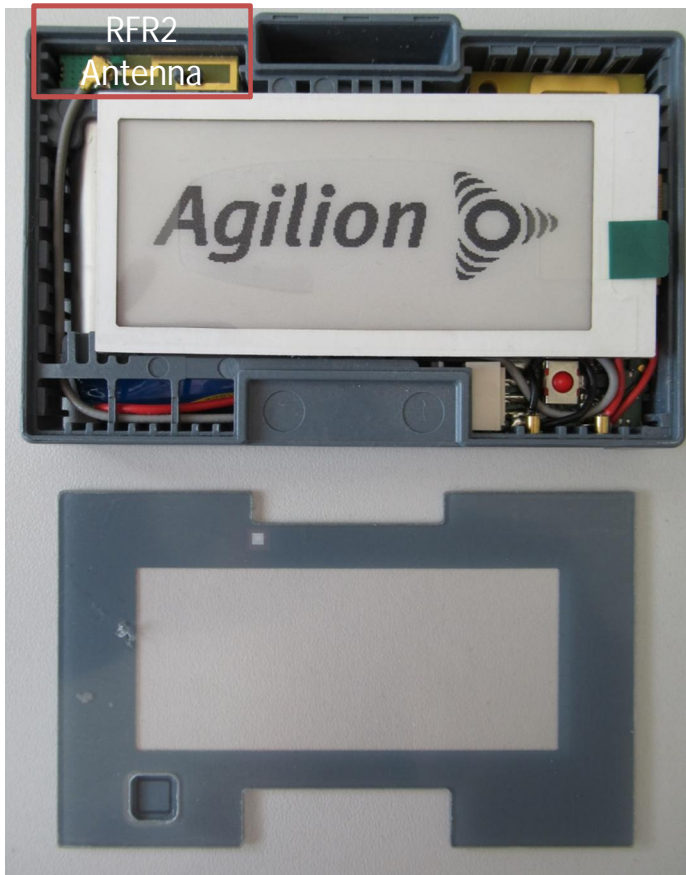

# Internal Photos – WIRELESS TAG EPAPER 3 PULSE | PHASE – SCF6032704

## Internal Photos – WIRELESS TAG EPAPER 3 PULSE | PHASE – SCF6032704