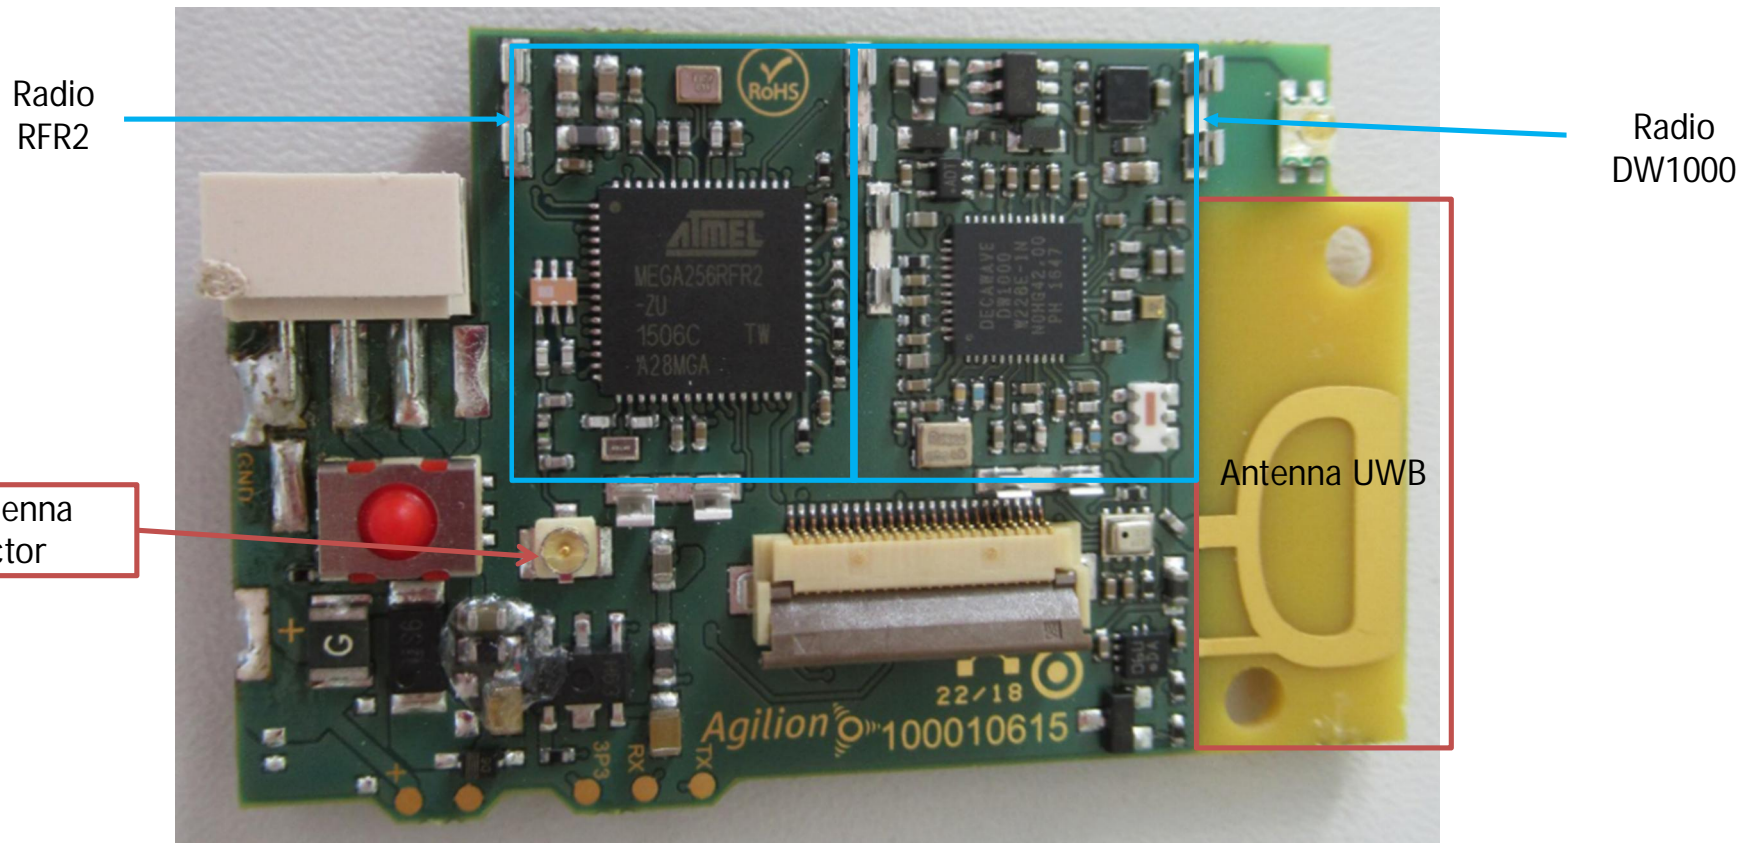

# Internal Photos – WIRELESS TAG EPAPER 3 PULSE | PHASE – SCF6032704

## Internal Photos – WIRELESS TAG EPAPER 3 PULSE | PHASE – SCF6032704