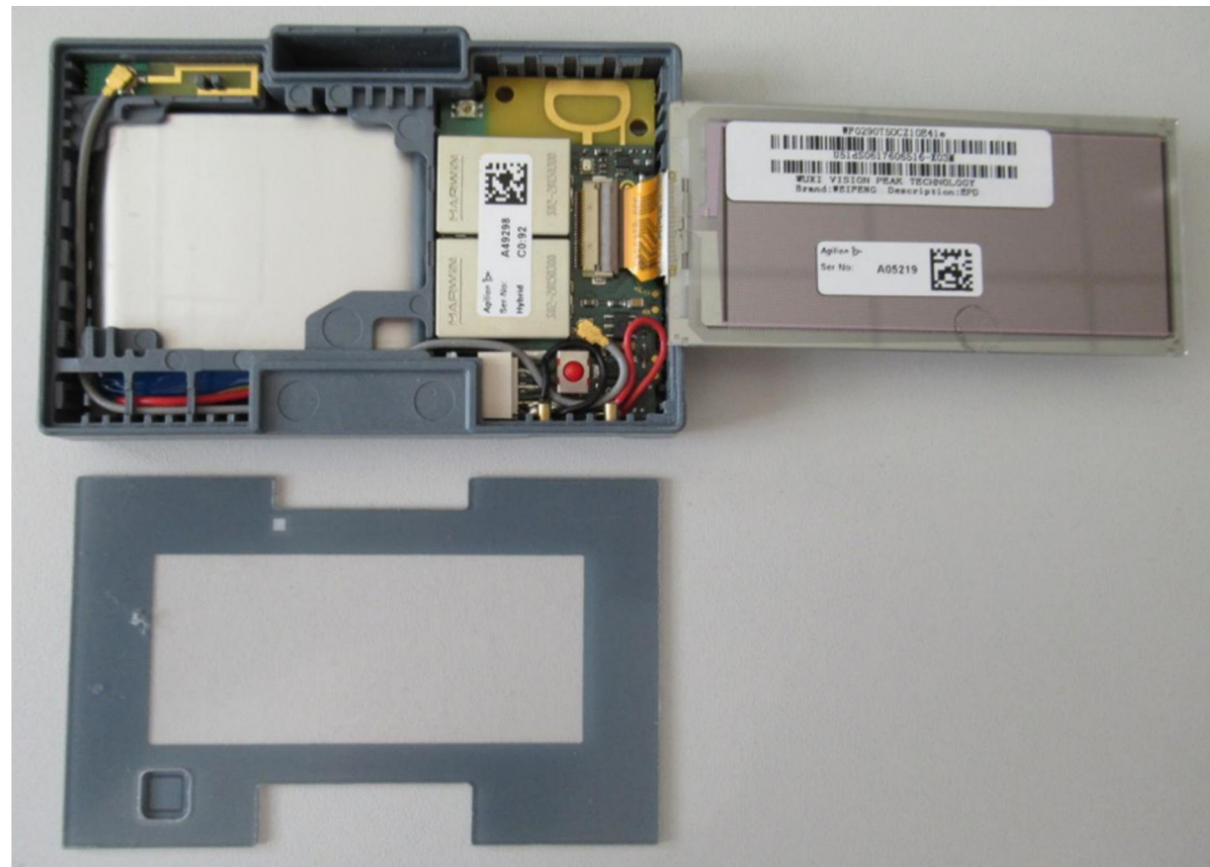

# Internal Photos – WIRELESS TAG EPAPER 3 PULSE | PHASE – SCF6032704

## Internal Photos – WIRELESS TAG EPAPER 3 PULSE | PHASE – SCF6032704