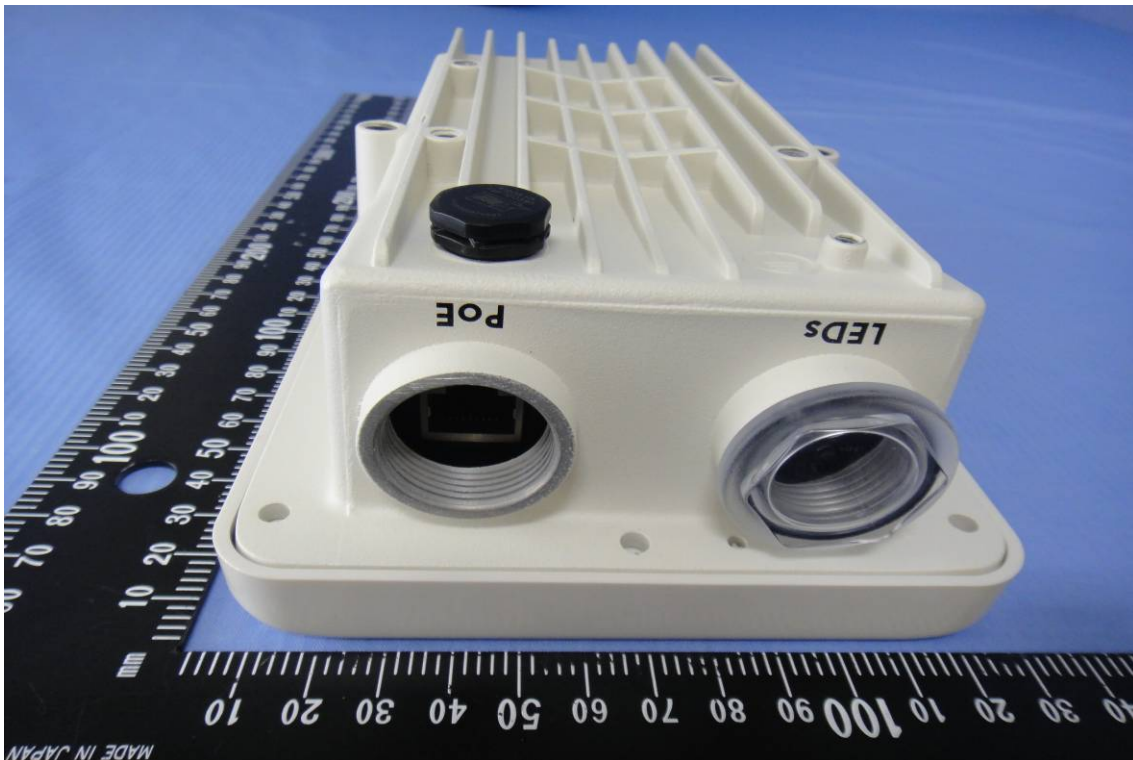

APPENDIX 1 - PHOTOGRAPHS OF EUT

EXTERNAL PHOTOGRAPHS OF EUT

For OW-200N2-X

For OW-215N2-X

For AC-GTT-11N5-O

For DAP-3410

Power Adapter for MU24-B480050-A1

Power Adapter for UEC345-4808