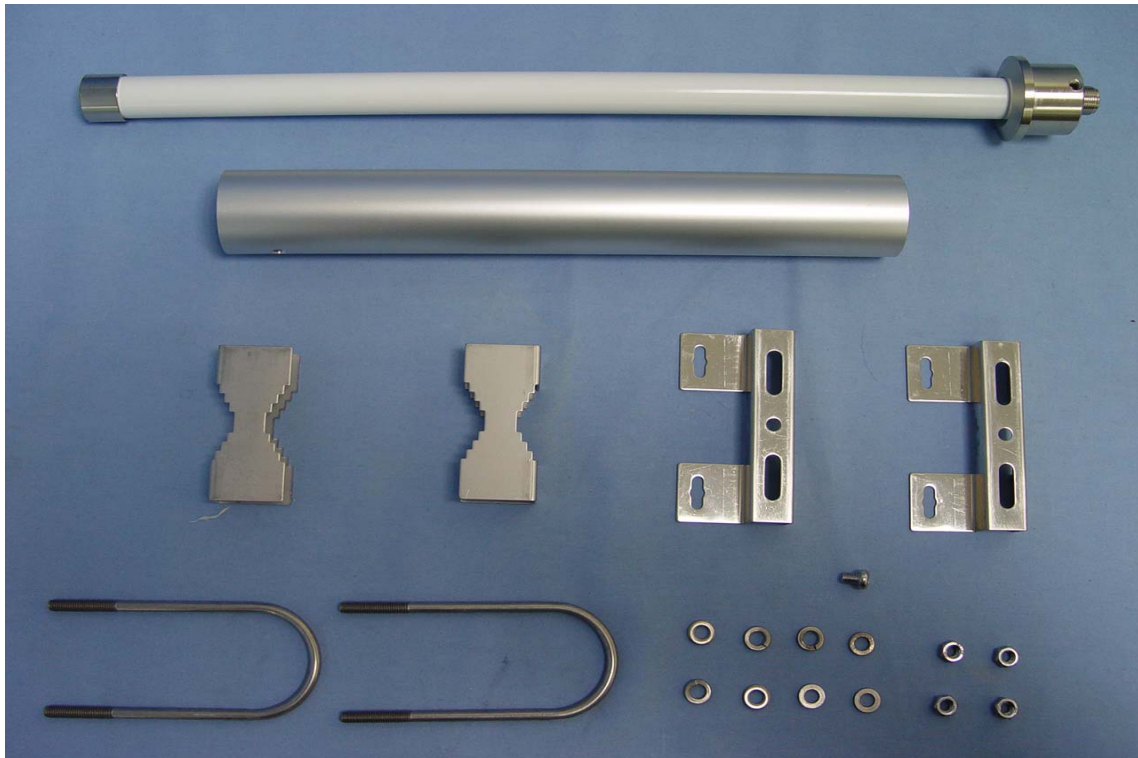

INTERNAL PHOTOGRAPHS OF EUT

Indoor Omni Antenna / Gain: -0.8 dBi

Patch Directional Antenna / Gain: 3.2 dBi