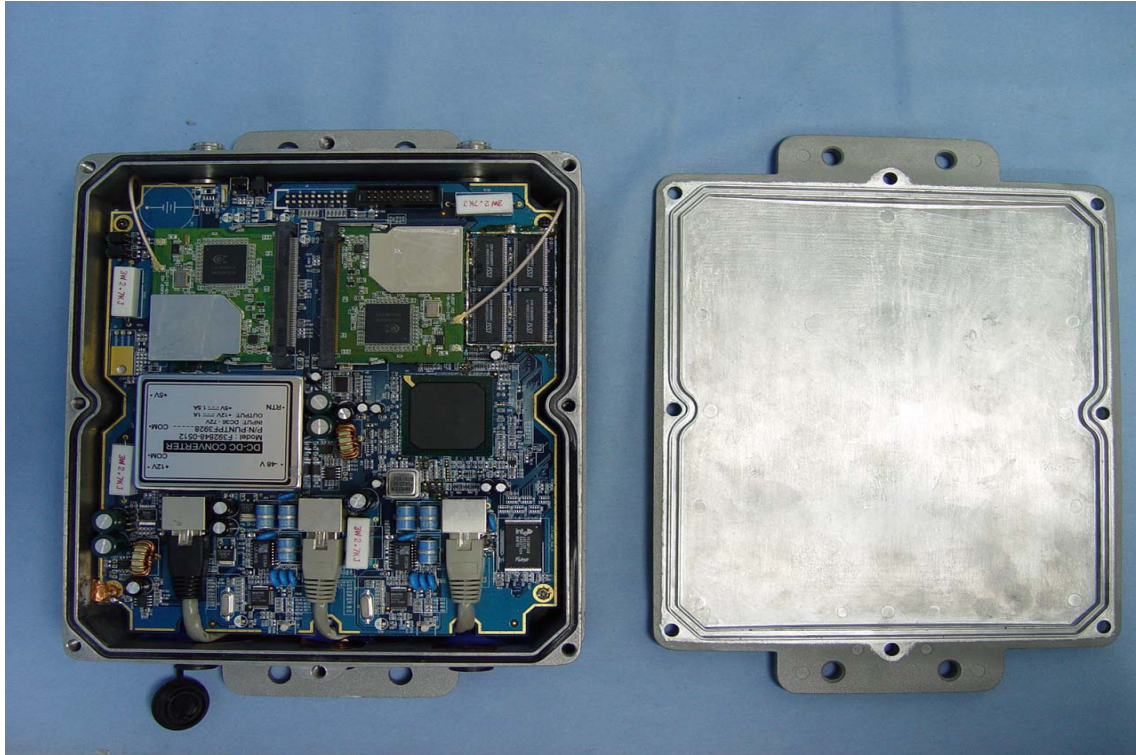

INTERNAL PHOTOGRAPHS OF EUT

Indoor Omni Antenna / Gain: -0.8 dBi

Patch Directional Antenna / Gain: 3.2 dBi