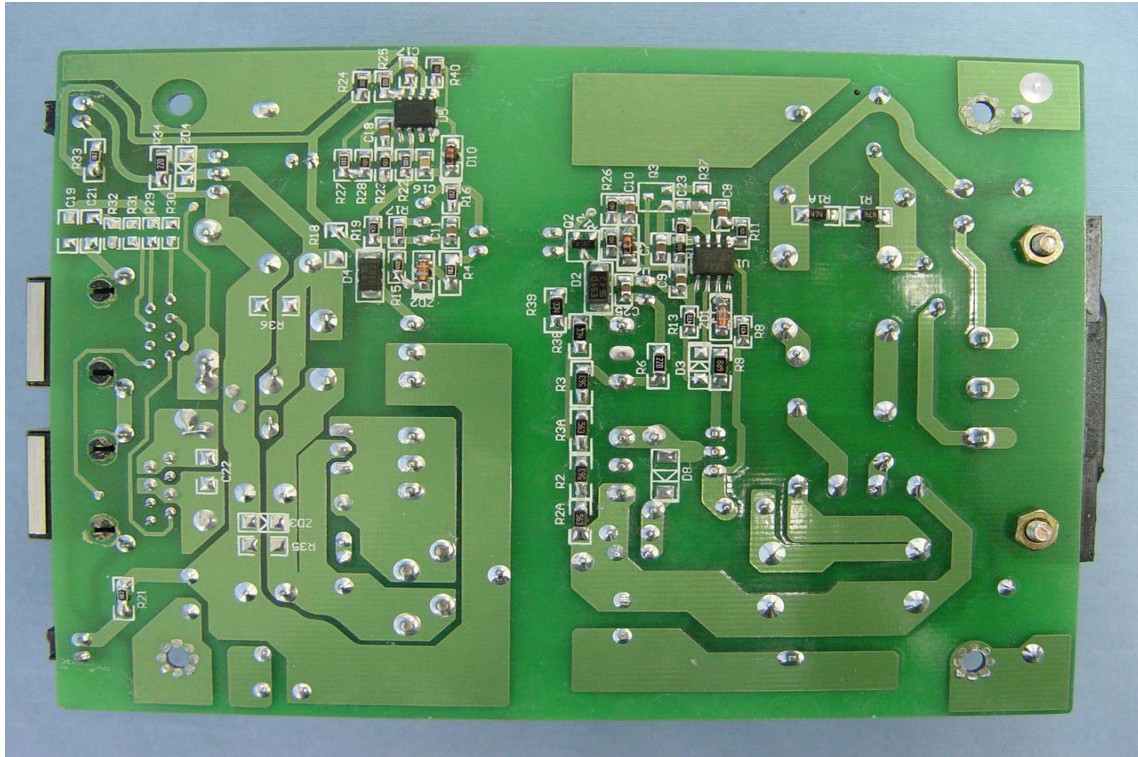

INTERNAL PHOTOGRAPHS OF EUT

Indoor Omni Antenna / Gain: -0.8 dBi

Patch Directional Antenna / Gain: 3.2 dBi