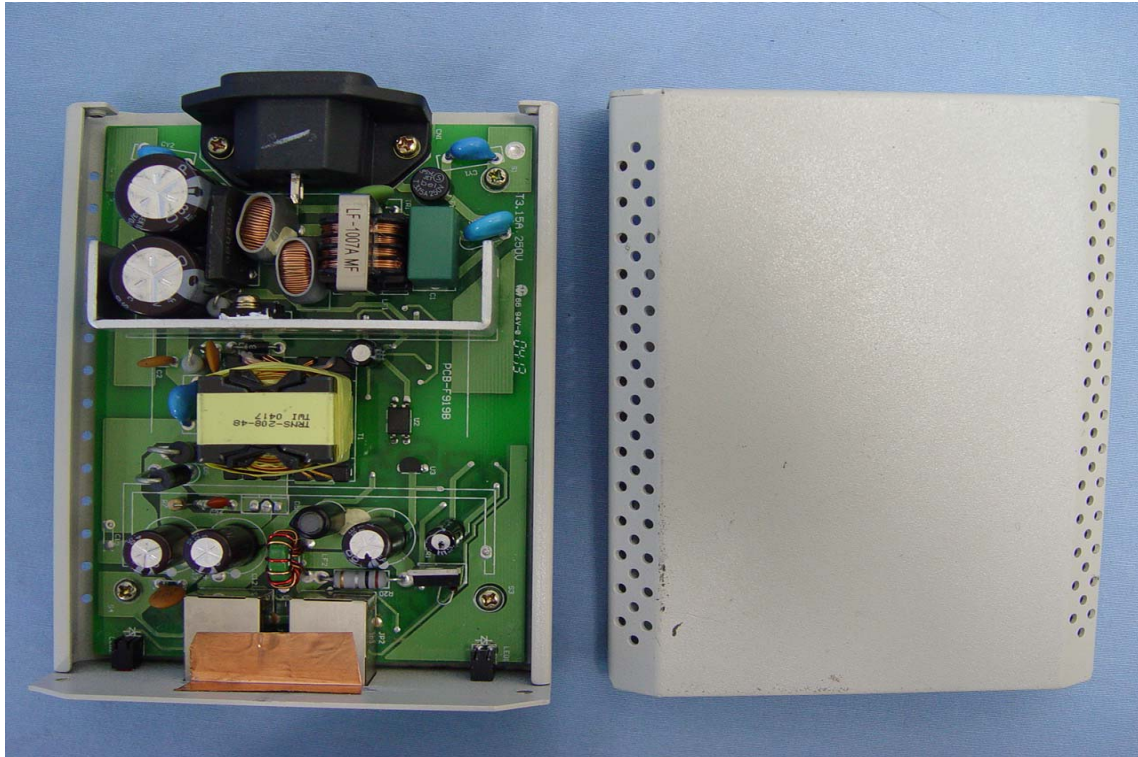

INTERNAL PHOTOGRAPHS OF EUT

Indoor Omni Antenna / Gain: -0.8 dBi

Patch Directional Antenna / Gain: 3.2 dBi