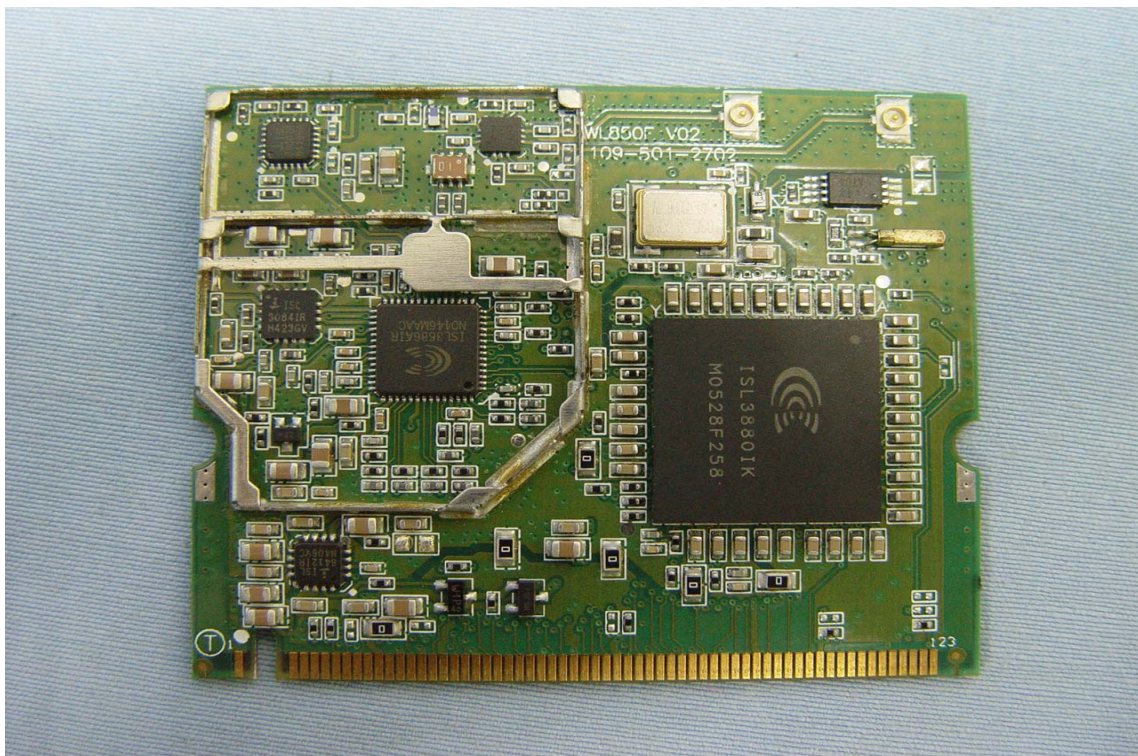

INTERNAL PHOTOGRAPHS OF EUT

Indoor Omni Antenna / Gain: -0.8 dBi

Patch Directional Antenna / Gain: 3.2 dBi