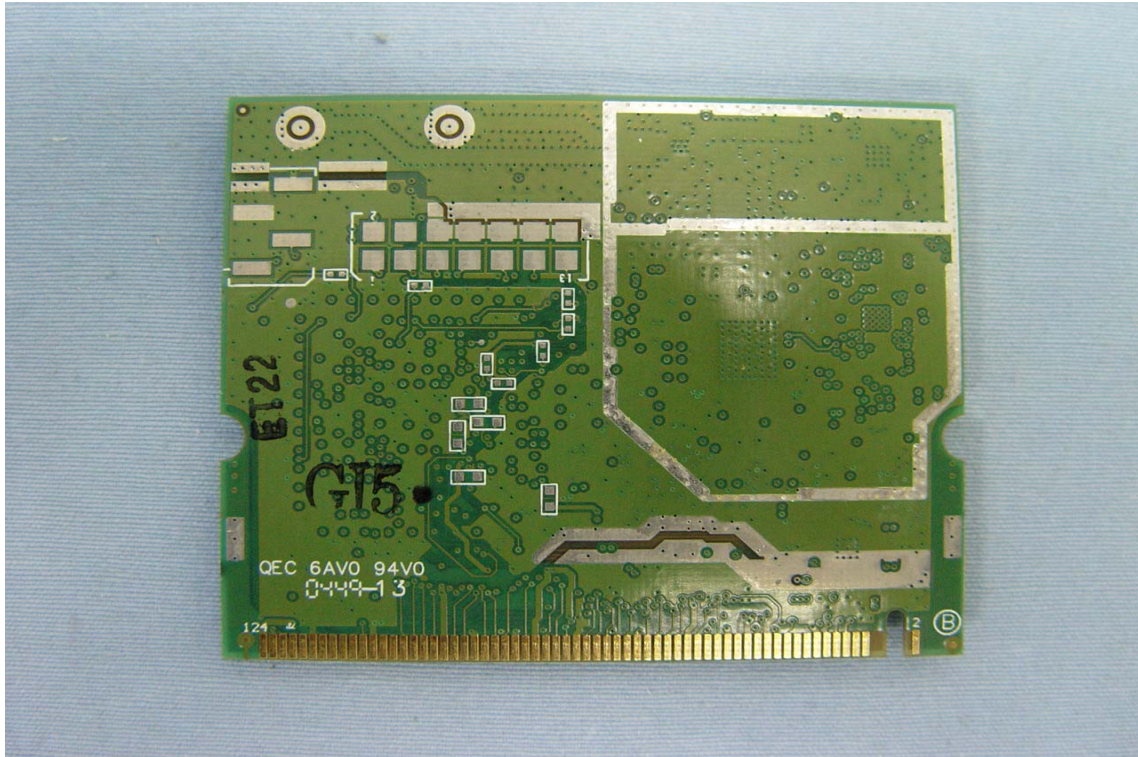

INTERNAL PHOTOGRAPHS OF EUT

Indoor Omni Antenna / Gain: -0.8 dBi

Patch Directional Antenna / Gain: 3.2 dBi