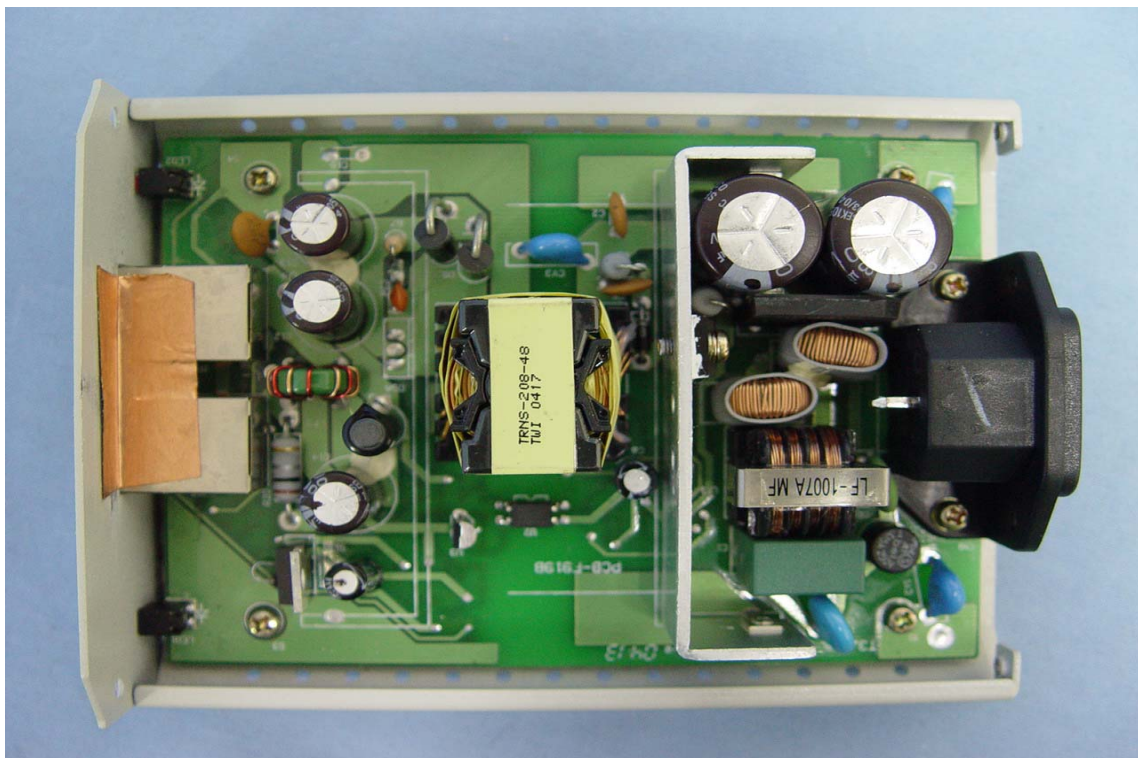

INTERNAL PHOTOGRAPHS OF EUT

Indoor Omni Antenna / Gain: -0.8 dBi

Patch Directional Antenna / Gain: 3.2 dBi