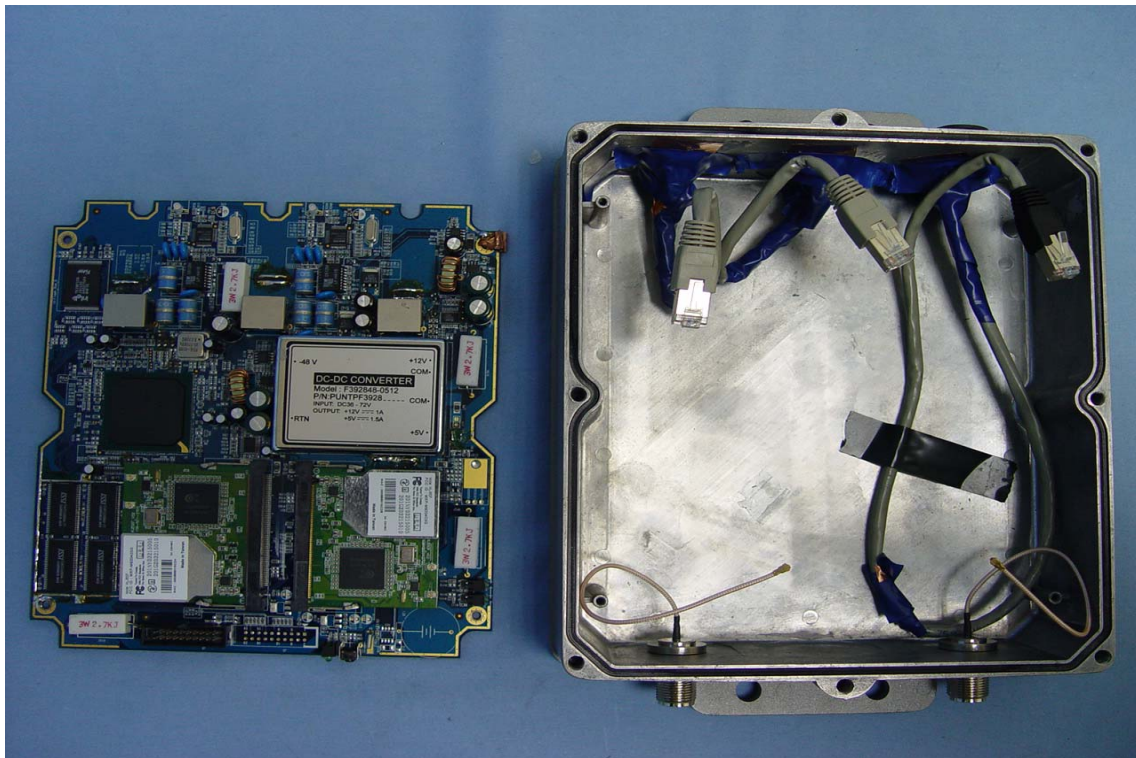

INTERNAL PHOTOGRAPHS OF EUT

Indoor Omni Antenna / Gain: -0.8 dBi

Patch Directional Antenna / Gain: 3.2 dBi