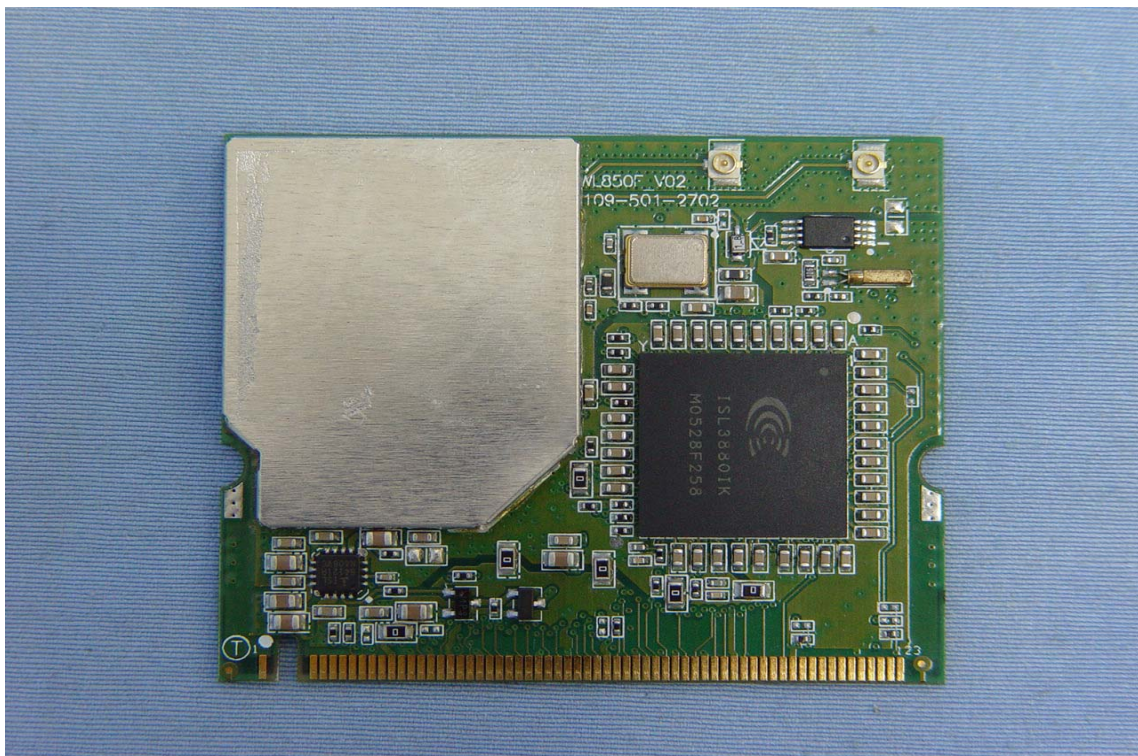

INTERNAL PHOTOGRAPHS OF EUT

Indoor Omni Antenna / Gain: -0.8 dBi

Patch Directional Antenna / Gain: 3.2 dBi