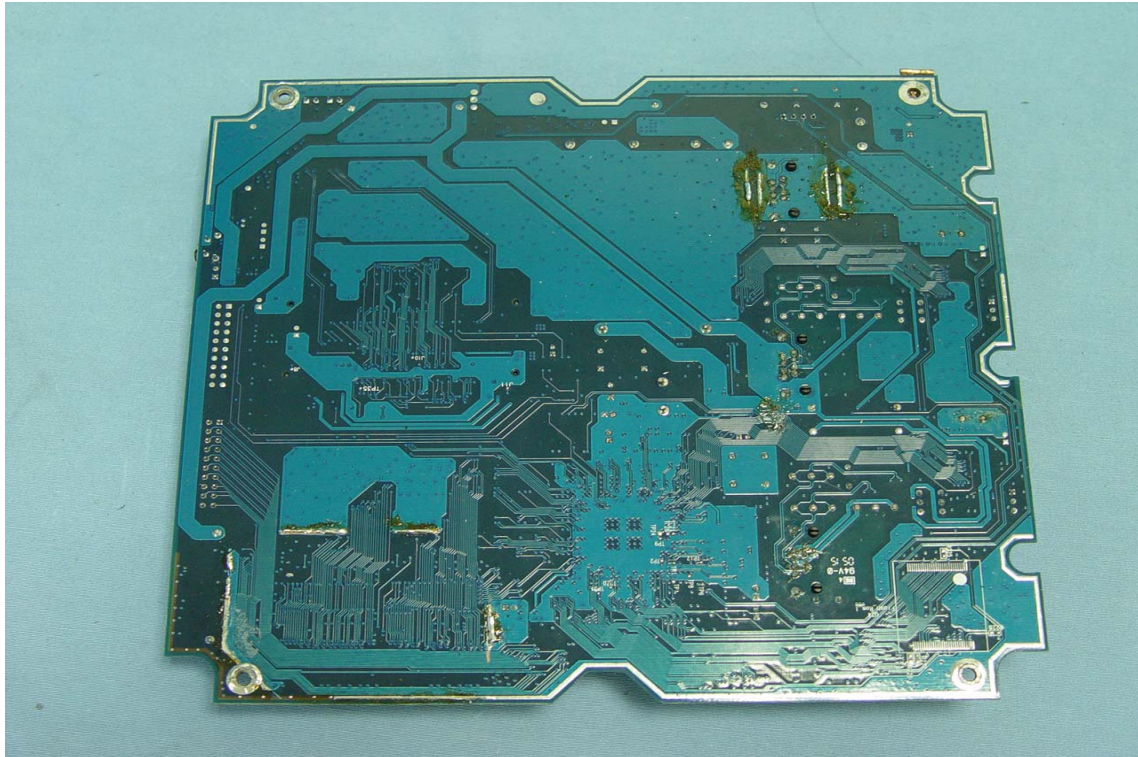

INTERNAL PHOTOGRAPHS OF EUT

Indoor Omni Antenna / Gain: -0.8 dBi

Patch Directional Antenna / Gain: 3.2 dBi