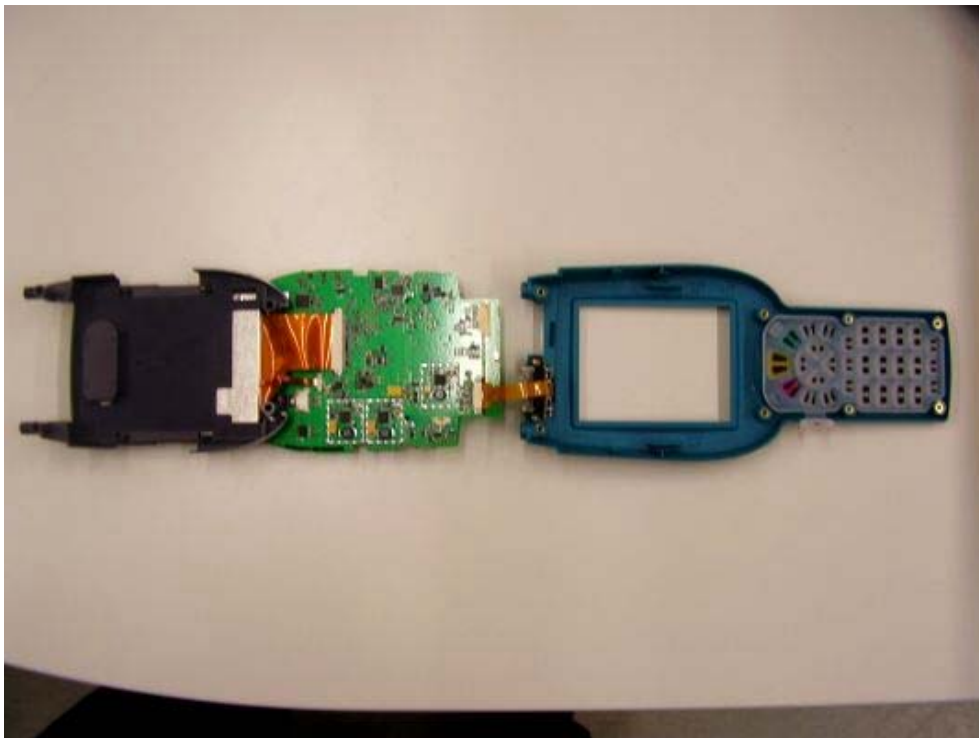

PL3000

Esa Malmivaara

9.11.06

Internal Photos

Picture 1. CPU board bottom with display

Picture 2. CPU board bottom with display

Picture 3. CPU board top and MOD board bottom without WLAN module

Picture 4. CPU board top and MOD board bottom with WLAN module

Picture 5. MOD board top without RFID modules and antennas

Picture 6. MOD board top with 13,56 MHz RFID module without antenna

Picture 7. MOD board top with 13,56 MHz RFID module and antenna