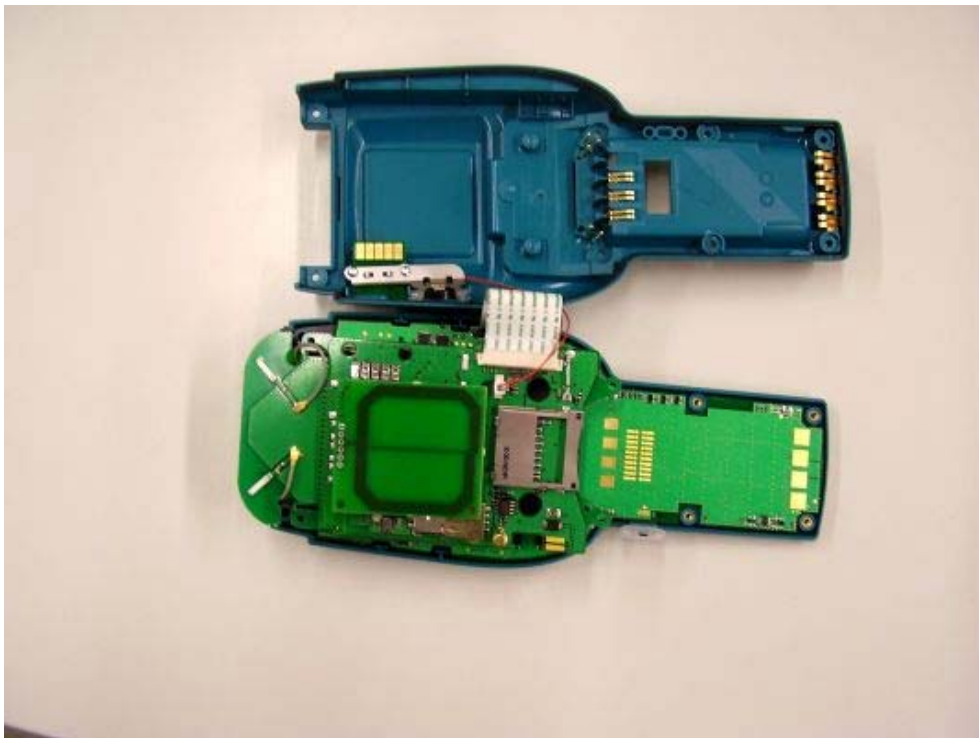

PL3000

Esa Malmivaara

9.11.06

Internal Photos

Picture 1. CPU board bottom with display

Picture 2. CPU board bottom with display

Picture 3. CPU board top and MOD board bottom without WLAN module

Picture 4. CPU board top and MOD board bottom with WLAN module

Picture 5. MOD board top without RFID modules and antennas

Picture 6. MOD board top with 13,56 MHz RFID module without antenna

Picture 7. MOD board top with 13,56 MHz RFID module and antenna