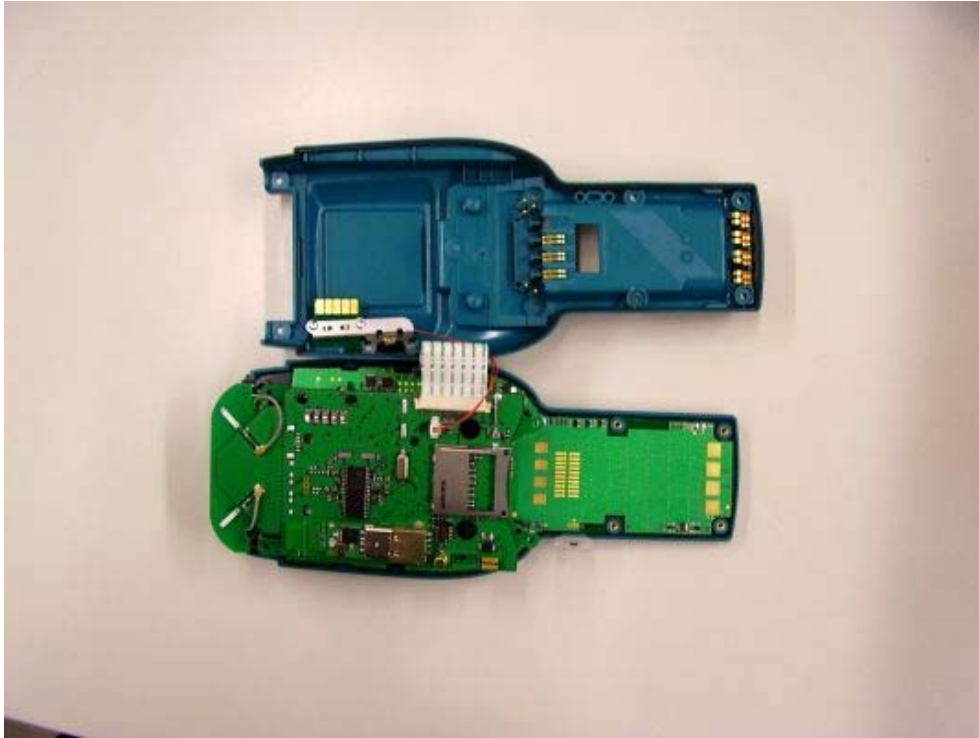

PL3000

Esa Malmivaara

9.11.06

Internal Photos

Picture 1. CPU board bottom with display

Picture 2. CPU board bottom with display

Picture 3. CPU board top and MOD board bottom without WLAN module

Picture 4. CPU board top and MOD board bottom with WLAN module

Picture 5. MOD board top without RFID modules and antennas

Picture 6. MOD board top with 13,56 MHz RFID module without antenna

Picture 7. MOD board top with 13,56 MHz RFID module and antenna