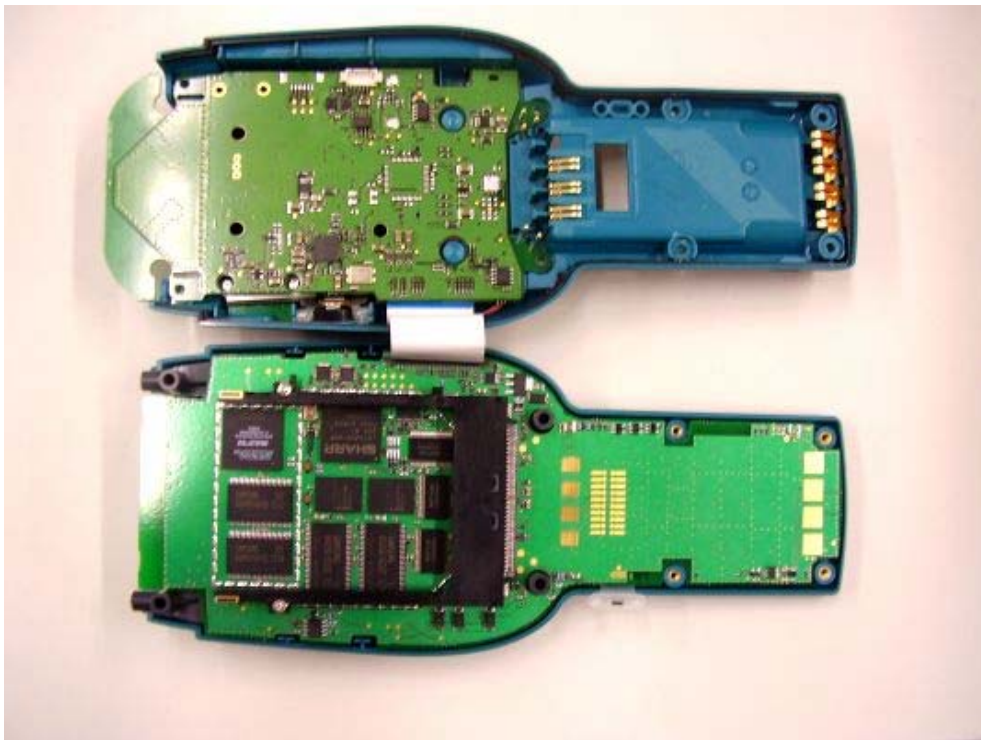

PL3000

Esa Malmivaara

9.11.06

Internal Photos

Picture 1. CPU board bottom with display

Picture 2. CPU board bottom with display

Picture 3. CPU board top and MOD board bottom without WLAN module

Picture 4. CPU board top and MOD board bottom with WLAN module

Picture 5. MOD board top without RFID modules and antennas

Picture 6. MOD board top with 13,56 MHz RFID module without antenna

Picture 7. MOD board top with 13,56 MHz RFID module and antenna