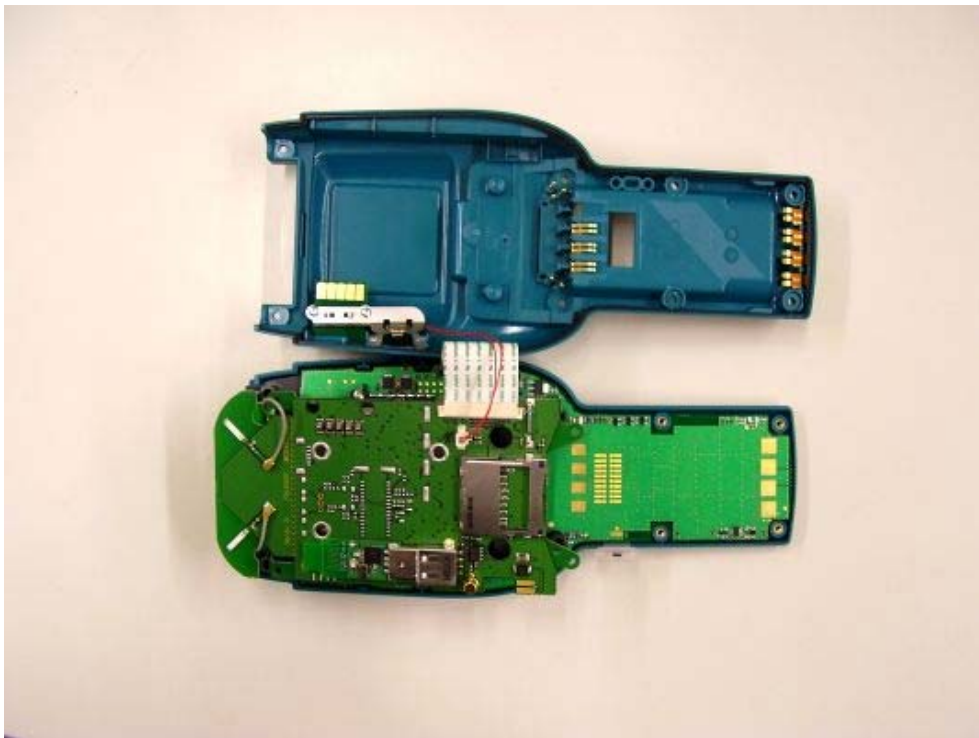

PL3000

Esa Malmivaara

9.11.06

Internal Photos

Picture 1. CPU board bottom with display

Picture 2. CPU board bottom with display

Picture 3. CPU board top and MOD board bottom without WLAN module

Picture 4. CPU board top and MOD board bottom with WLAN module

Picture 5. MOD board top without RFID modules and antennas

Picture 6. MOD board top with 13,56 MHz RFID module without antenna

Picture 7. MOD board top with 13,56 MHz RFID module and antenna