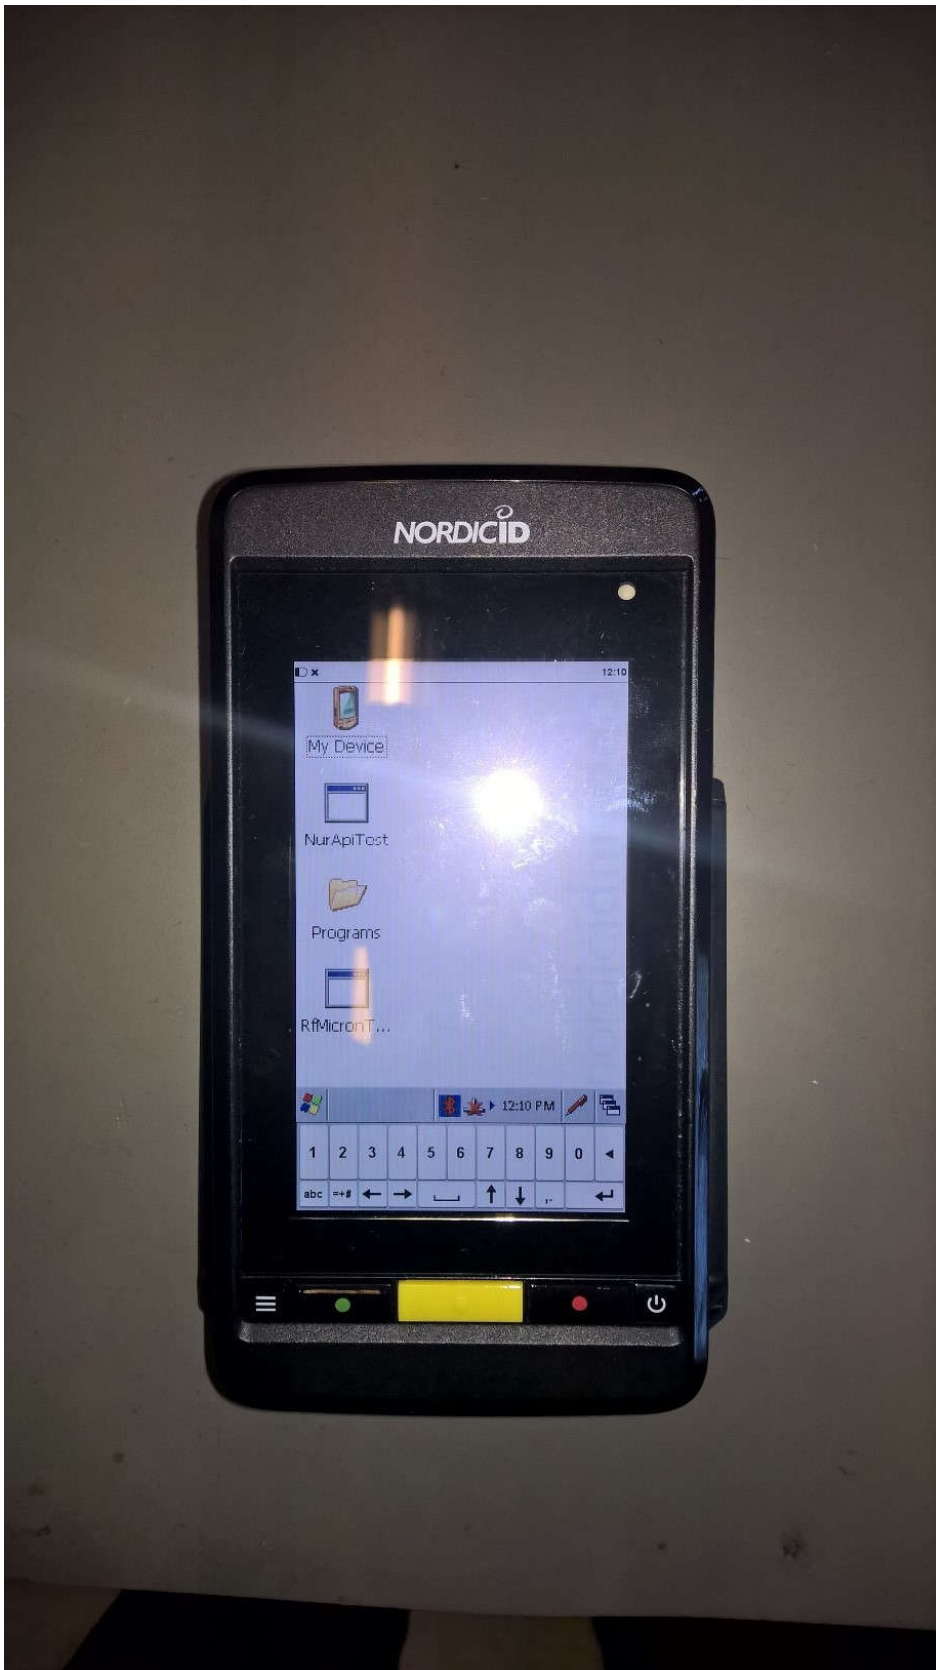

# External Photos

Project: Medea  
Filename: NordicID\_Medea\_CD-ACD\_External\_Photos

Version: 1.0  
Date: 21.09.2016

Prepared by: Rauno Nikkilä  
Checked by:  
Accepted by: Hannu Heino

Distribution:

Nordic ID Medea / Ext Photos

## NordicID Medea CD Hand terminal

Picture 1: NordicID Medea CD front panel

Picture 2: NordiciD Medea CD back panel w/ant. closed

Picture 3: NordicID Medea CD right side w/ant. closed

Picture 4: NordiciD Medea CD right side w/ant. open