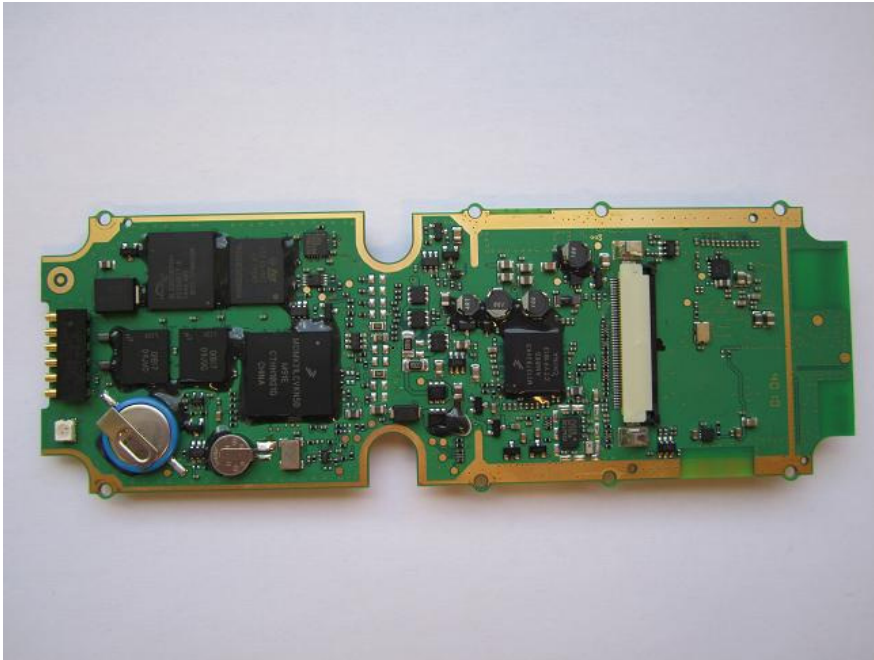

Internal Photos

Project: Morphic
Filename: NordicID_Morphic_Internal Photos_110429.doc

Version: 1.1
Date: 29.04.2011

Prepared by: Sami Ruotsalainen
Checked by:
Accepted by: Sami Ruotsalainen

Distribution:

Nordic ID Morphic / Internal Photos

Change history:

Version:	Date:	Author:	Remarks:
1.0		HH	FCC Internal Photos
1.1		SRu	Updated internal photos

Table of Contents

1	CPU811 board	4
2	DTC811 board	5

1 CPU811 board

Picture 13: CPU811 board top side

Picture 14: CPU811 board bottom side

2 DTC811 board

Picture 15: DTC811 board top side

Picture 16: DTC811 board bottom side