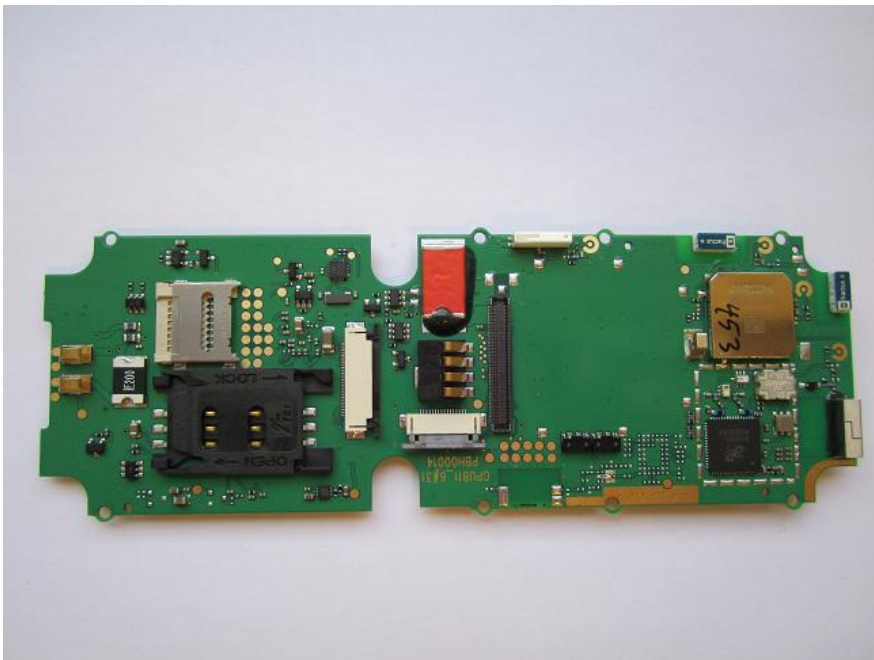

Internal Photos

Project: Morphic
Filename: NordicID_Morphic_Internal Photos_110429.doc

Version: 1.1
Date: 29.04.2011

Prepared by: Sami Ruotsalainen
Checked by:
Accepted by: Sami Ruotsalainen

Distribution:

Nordic ID Morphic / Internal Photos

Change history:

Version:	Date:	Author:	Remarks:
1.0		HH	FCC Internal Photos
1.1		SRu	Updated internal photos

Table of Contents

1	CPU811 board	4
2	DTC811 board	5

1 CPU811 board

Picture 13: CPU811 board top side

Picture 14: CPU811 board bottom side

2 DTC811 board

Picture 15: DTC811 board top side

Picture 16: DTC811 board bottom side