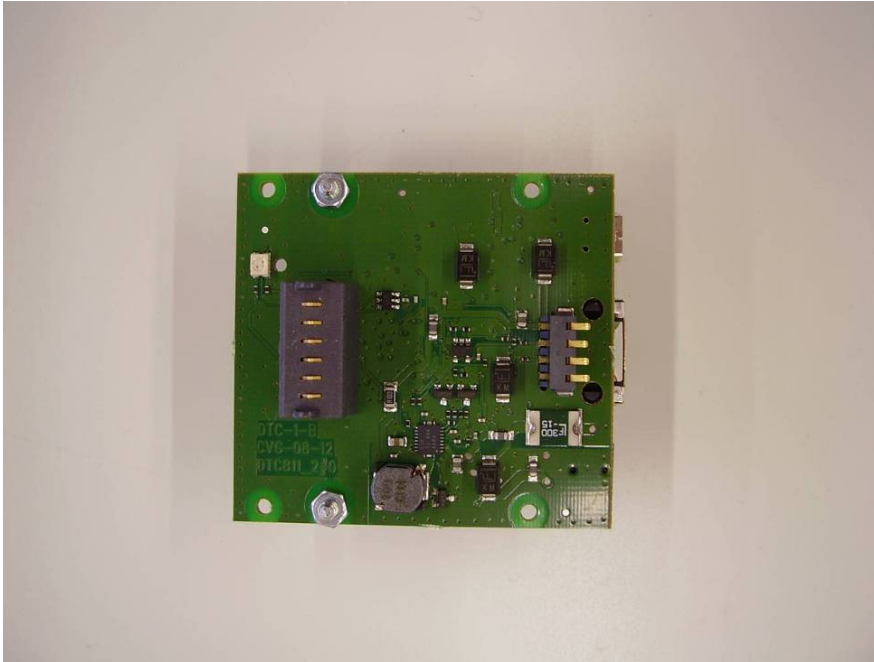

Nordic ID Morphic / Internal Photos

Change history:

Version:	Date:	Author:	Remarks:
1.0		HH	FCC Internal Photos
1.1		SRu	Updated internal photos

Table of Contents

1	CPU811 board	4
2	DTC811 board	5

1 CPU811 board

Picture 13: CPU811 board top side

Picture 14: CPU811 board bottom side

2 DTC811 board

Picture 15: DTC811 board top side

Picture 16: DTC811 board bottom side