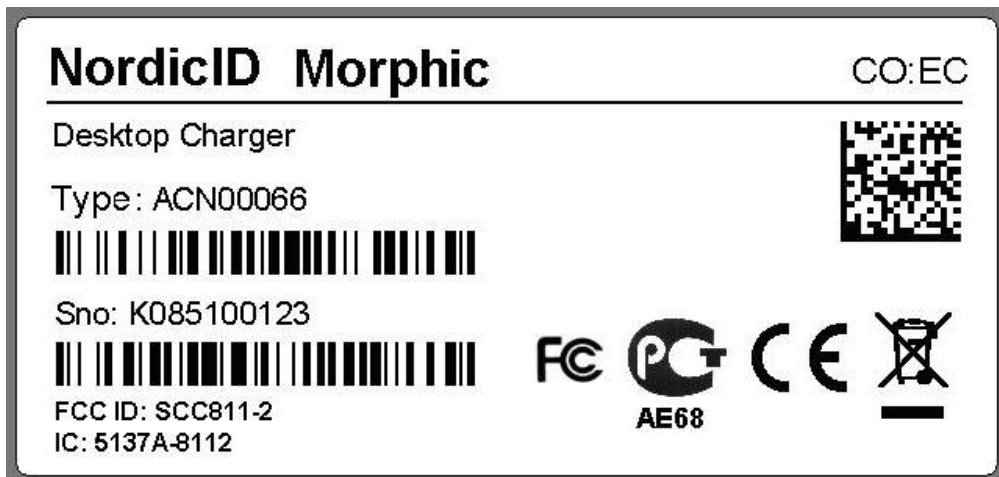

Picture 7. NordicID Morphic DTC package label