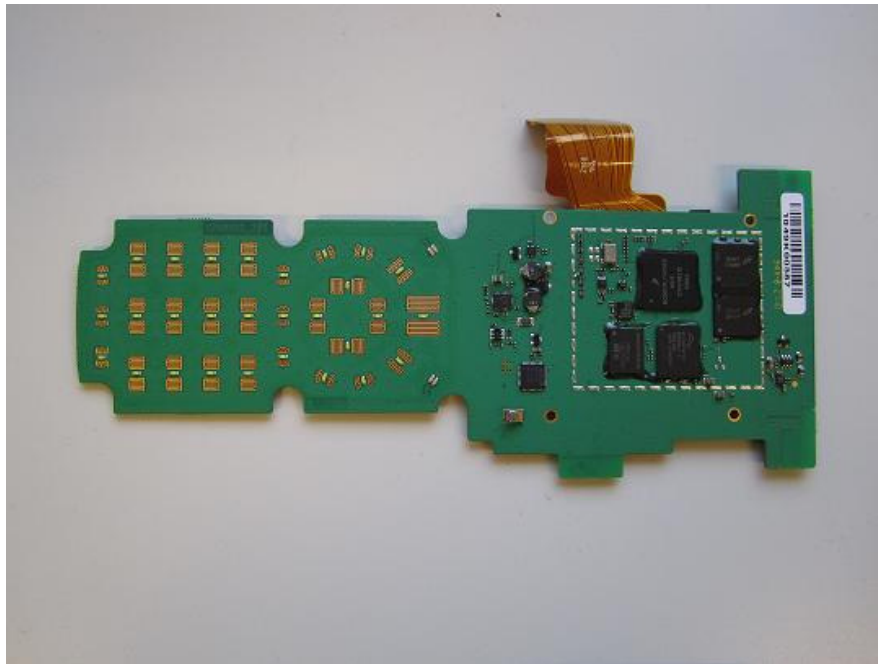

Internal Photos

Project: Merlin
Filename: Nordic_ID_Merlin_Internal Photos_111007.doc

Version: 1.0
Date: 07.10.2011

Prepared by: Sami Ruotsalainen
Checked by:
Accepted by: Sami Ruotsalainen

Distribution:

Nordic ID Merlin / Internal Photos

Change history:

Version:	Date:	Author:	Remarks:
1.0		SRu	FCC Internal Photos

Table of Contents

1	Merlin CPU805_2 board.....	4
2	DTC805_2 boards.....	5

1 Merlin CPU805_2 board

Picture 11: CPU805_2 board top side