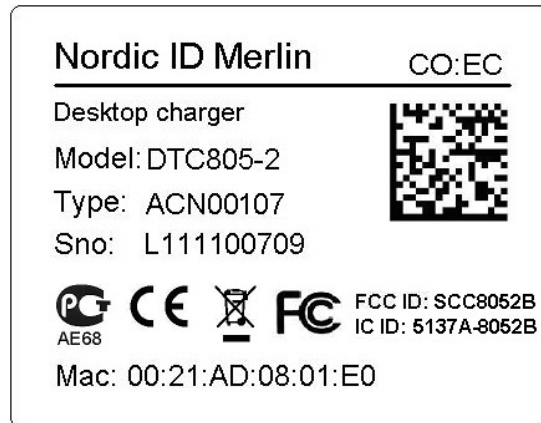

### Change history:

Version:	Date:	Author:	Remarks:
1.0		SRu	FCC Label
1.1	5.12.2011	SRu	Only Model 805-2B

## Nordic ID Merlin Hand terminal Labels

Picture 1. Nordic ID Merlin model 805-2B hand terminal type label

Picture 2, Nordic ID Merlin model 805-2B hand terminal package label

# Nordic ID Morphic / ID Label

Picture 3. Nordic ID Merlin Hand Terminal with a type label

Picture 4. Nordic ID Merlin Hand Terminal package with a label

## Nordic ID Merlin Desktop charger labels

Picture 5. Nordic ID Merlin DTC type label

Picture 6. Nordic ID Merlin DTC package label

Nordic ID Morphic / ID Label

Picture 7. Nordic ID Merlin DTC with type label