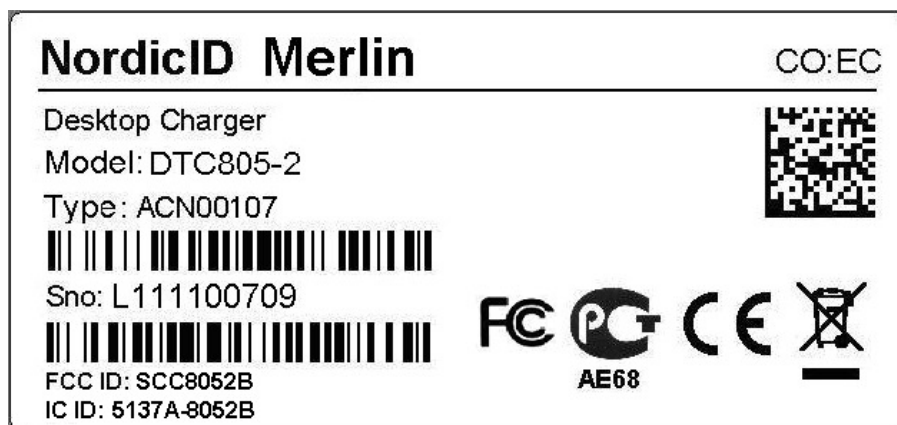

Picture 6. Nordic ID Merlin DTC package label