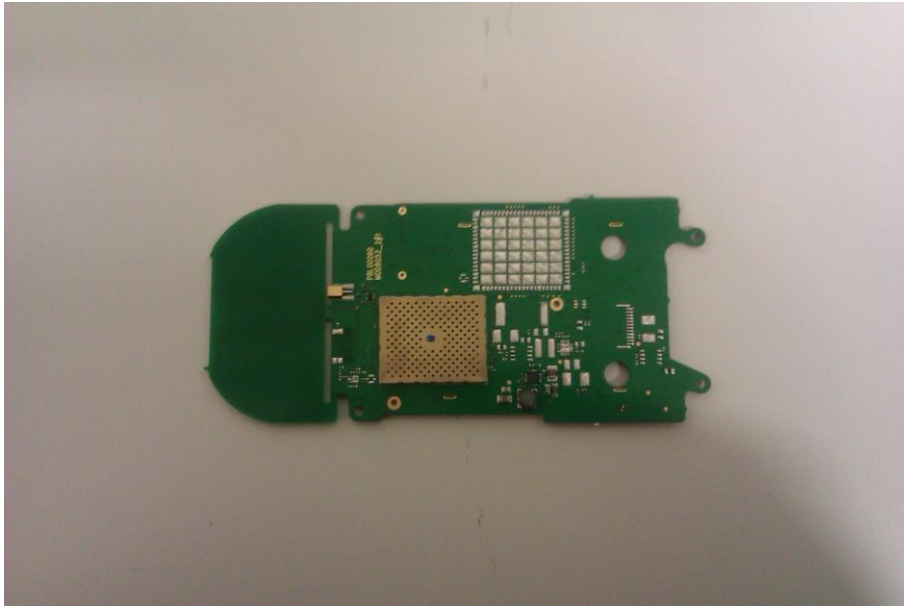

Change history:

Version:	Date:	Author:	Remarks:
1.0		SRu	FCC Internal Photos
1.1	16.2.2012	PMa	MOD board added

Table of Contents

1	Merlin CPU805_2 board.....	4
2	Merlin MOD805_2 board.....	5

1 Merlin CPU805_2 board

Picture 1: CPU805_2 board top side

Picture 2: CPU805_2 board bottom side

2 Merlin MOD805_2 board

Picture 3: MOD805_2 board top side

Picture 4: MOD805_2 board bottom side