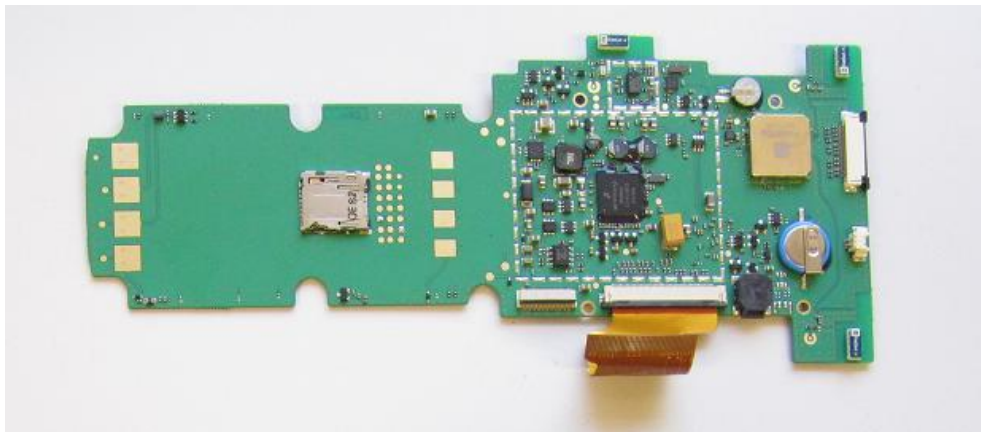

Change history:

Version:	Date:	Author:	Remarks:
1.0		SRu	FCC Internal Photos
1.1	16.2.2012	PMa	MOD board added

Table of Contents

1	Merlin CPU805_2 board.....	4
2	Merlin MOD805_2 board.....	5

1 Merlin CPU805_2 board

Picture 1: CPU805_2 board top side

Picture 2: CPU805_2 board bottom side

2 Merlin MOD805_2 board

Picture 3: MOD805_2 board top side

Picture 4: MOD805_2 board bottom side