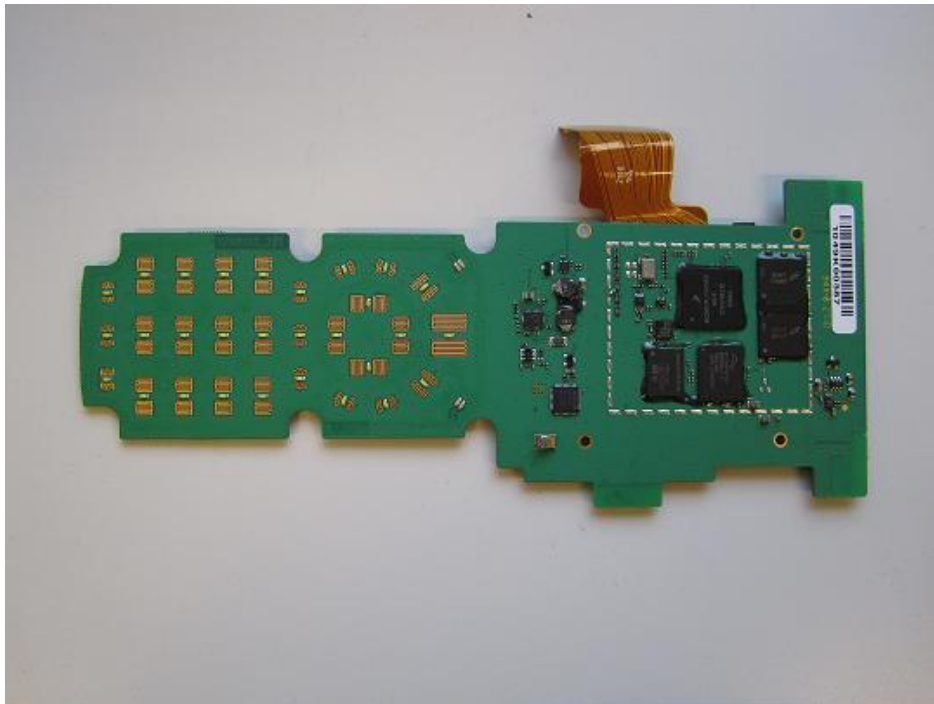

Internal Photos

Project: Merlin
Filename: Nordic_ID_Merlin_Internal Photos_120216.doc

Version: 1.1
Date: 16.02.2012

Prepared by: Pekka Maunu
Checked by:
Accepted by: Hannu Heino

Distribution:

Nordic ID Merlin / Internal Photos

Change history:

Version:	Date:	Author:	Remarks:
1.0		SRu	FCC Internal Photos
1.1	16.2.2012	PMa	MOD board added

Table of Contents

1	Merlin CPU805_2 board.....	4
2	Merlin MOD805_2 board.....	5

1 Merlin CPU805_2 board

Picture 1: CPU805_2 board top side

Picture 2: CPU805_2 board bottom side

2 Merlin MOD805_2 board

Picture 3: MOD805_2 board top side

Picture 4: MOD805_2 board bottom side