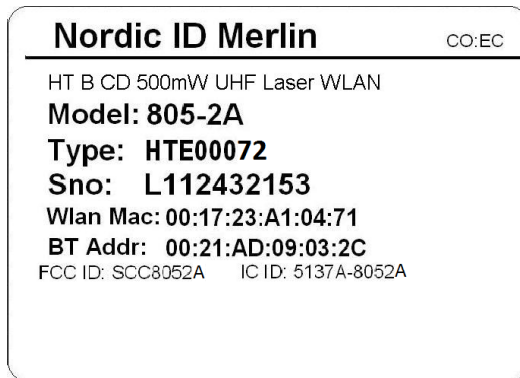

Merlin ID Label

Project: 805-2
Filename: NordicID_Merlin_ID_Label_120404.doc

Version: 1.3
Date: 04.04.2012

Prepared by: Pekka Maunu
Checked by: HH
Accepted by: HH

Distribution:

Nordic ID Morphic / ID Label

Change history:

Version:	Date:	Author:	Remarks:
1.0		SRu	FCC Label
1.1	5.12.2011	SRu	Only Model 805-2B
1.2	16.2.2012	PM	Only Model 805-2A
1.3	4.4.2012	PM	Module IDs removed

Nordic ID Merlin Hand terminal Labels

Picture 1. Nordic ID Merlin model 805-2A hand terminal type label

Picture 2, Nordic ID Merlin model 805-2A hand terminal package label

Nordic ID Morhic / ID Label

Picture 3. Nordic ID Merlin Hand Terminal with a type label