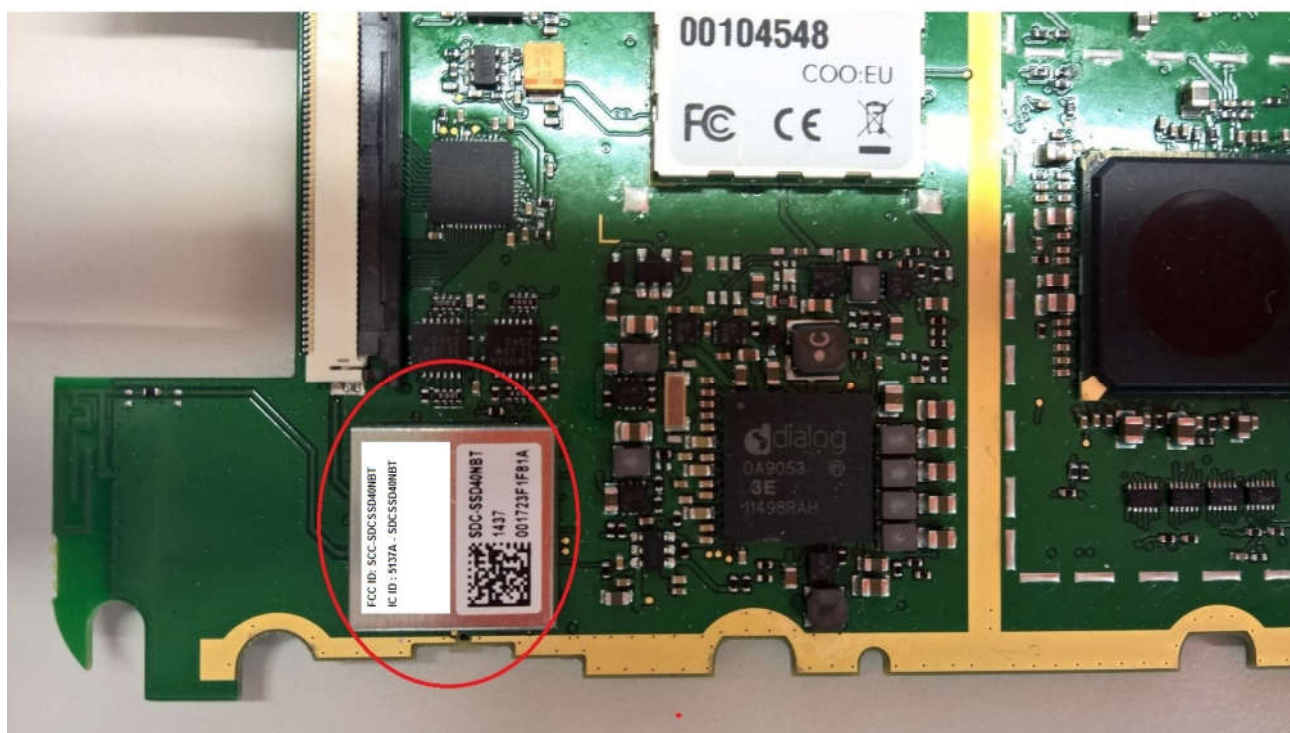

This document is related to FCC change in ID / IC multiple listing process for Laird WLAN / Bluetooth radio module SDC-SSD40NBT. Nordic ID is willing to take this module under it's own FCC / IC ID's. Picture 1. in below show Laird WLAN / Bluetooth module (inside red circle) installed into PWB. Label sticker does not change. Picture 2. is label design showing how module FCC / IC ID's will be marked in host products label sticker.

Picture 1. SDC-SSD40NBT in PWB.

FCC ID: SCC - SDCSSD40NBT  
IC ID: 5137A - SDCSSD40NBT