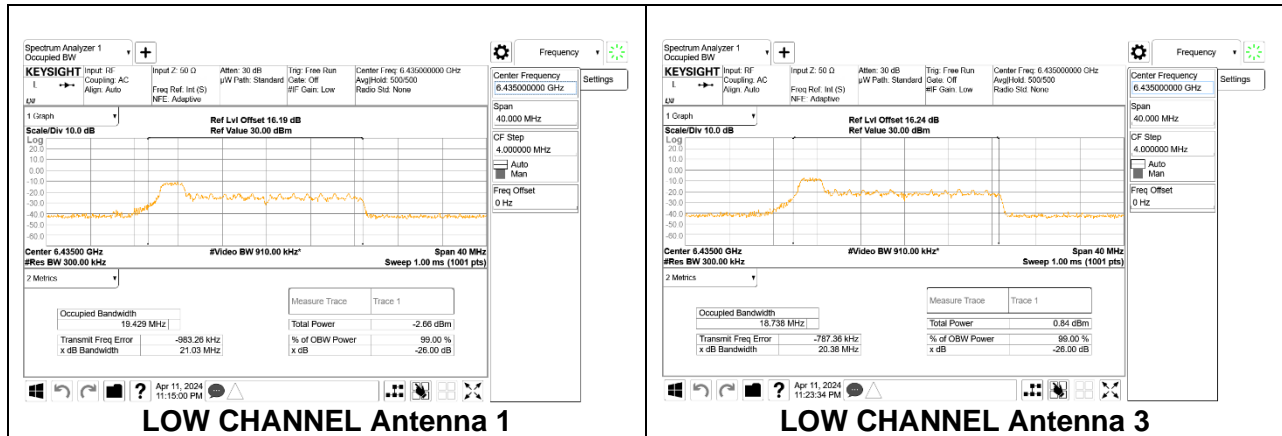

2TX Antenna 1 + Antenna 3 CDD OFDMA MODE: 26-Tones, RU Index 0

Channel	Frequency (MHz)	99% Bandwidth Antenna 1 (MHz)	99% Bandwidth Antenna 3 (MHz)
Low	6435	19.429	18.738

LOW