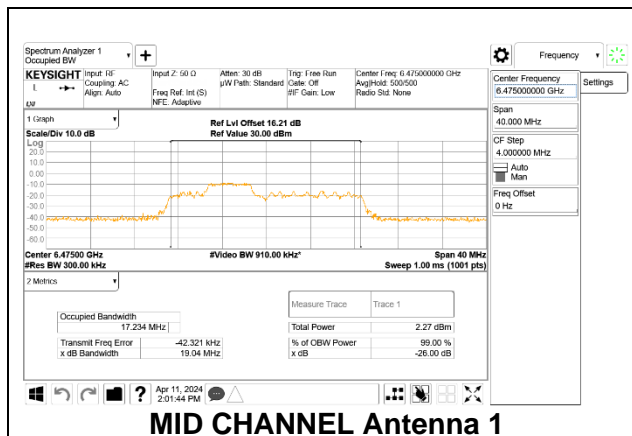

2TX Antenna 1 + Antenna 3 CDD OFDMA MODE: 52-Tones, RU Index 37

Channel	Frequency (MHz)	99% Bandwidth Antenna 1 (MHz)	99% Bandwidth Antenna 3 (MHz)
Low	6435	18.316	18.296

LOW

2TX Antenna 1 + Antenna 3 CDD OFDMA MODE: 52-Tones, RU Index 38

Channel	Frequency (MHz)	99% Bandwidth Antenna 1 (MHz)	99% Bandwidth Antenna 3 (MHz)
Mid	6475	17.234	17.191

MID