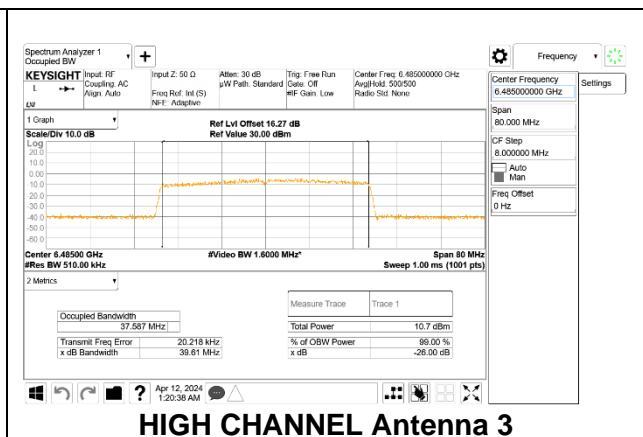

9.3.5. 802.11ax HE40 MODE 2TX IN THE UNII-6 BAND

2TX Antenna 1 + Antenna 3 CDD OFDMA MODE: SU, Single User

Channel	Frequency (MHz)	99% Bandwidth Antenna 1 (MHz)	99% Bandwidth Antenna 3 (MHz)
Low	6445	37.710	37.612
High	6485	37.549	37.587
H Straddle	6525	37.457	37.498

LOW

HIGH