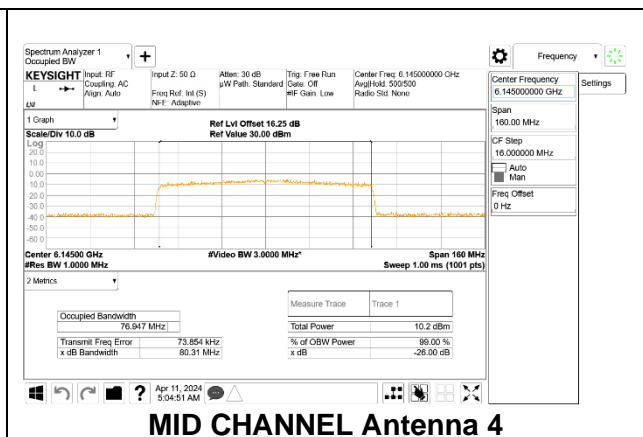

9.3.3. 802.11ax HE80 MODE 2TX IN THE UNII-5 BAND

2TX Antenna 2 + Antenna 4 CDD OFDMA MODE: SU, Single User

Channel	Frequency (MHz)	99% Bandwidth Antenna 2 (MHz)	99% Bandwidth Antenna 4 (MHz)
Low	5985	76.609	77.102
Mid	6145	77.218	76.947
High	6385	77.176	77.137

LOW

MID