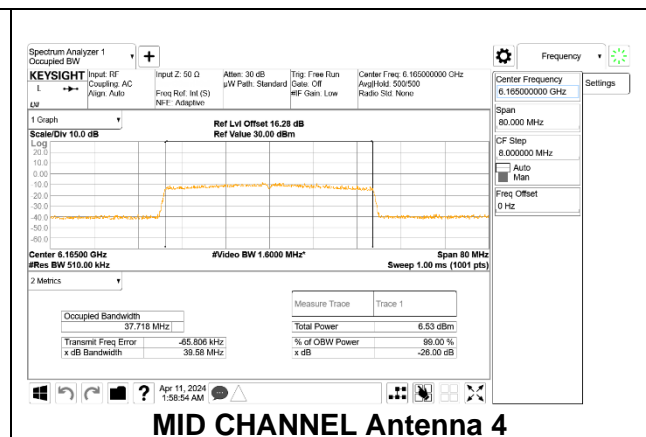

9.3.2. 802.11ax HE40 MODE 2TX IN THE UNII-5 BAND

2TX Antenna 2 + Antenna 4 CDD OFDMA MODE: SU, Single User

Channel	Frequency (MHz)	99% Bandwidth Antenna 2 (MHz)	99% Bandwidth Antenna 4 (MHz)
Low	5965	37.644	37.626
Mid	6165	37.655	37.718
High	6405	37.623	37.689

LOW

MID