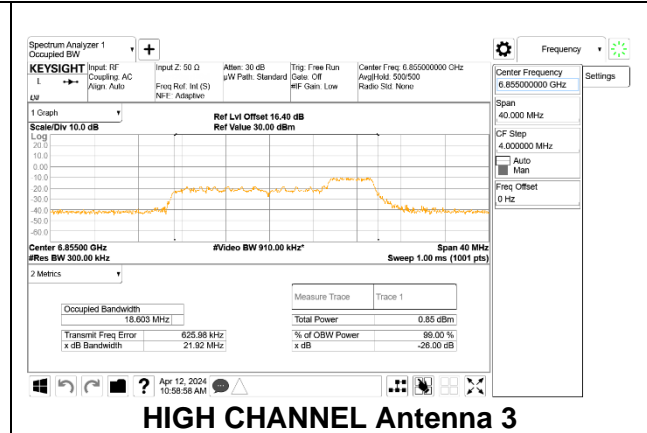

2TX Antenna 1 + Antenna 3 CDD OFDMA MODE: 52-Tones, RU Index 40

Channel	Frequency (MHz)	99% Bandwidth Antenna 1 (MHz)	99% Bandwidth Antenna 3 (MHz)
High	6855	18.509	18.603
H Straddle	6875	18.598	18.435

HIGH