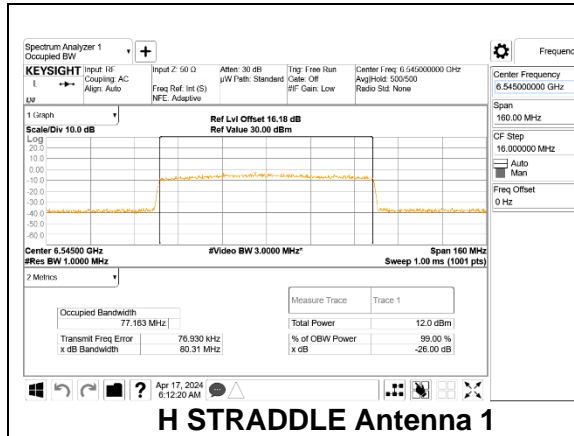

9.3.6. 802.11ax HE80 MODE 2TX IN THE UNII-6 BAND

2TX Antenna 1 + Antenna 3 CDD OFDMA MODE: SU, Single User

Channel	Frequency (MHz)	99% Bandwidth Antenna 1 (MHz)	99% Bandwidth Antenna 3 (MHz)
Mid	6465	77.105	77.178
H Straddle	6545	77.163	76.983

MID

H STRADDLE