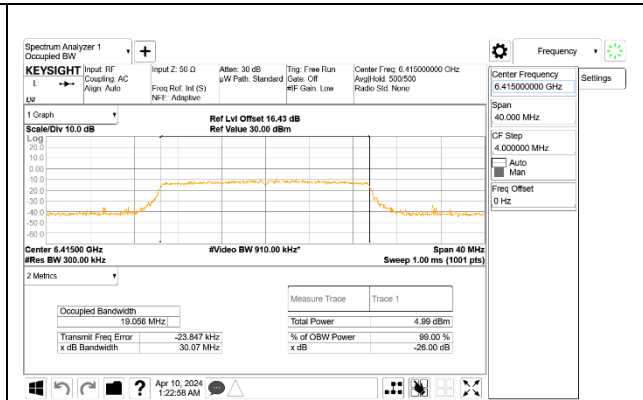

**HIGH**

**HIGH CHANNEL Antenna 2**

**HIGH CHANNEL Antenna 4**

**2TX Antenna 2 + Antenna 4 CDD OFDMA MODE: 106-Tones, RU Index 53**

Channel	Frequency (MHz)	99% Bandwidth Antenna 2 (MHz)	99% Bandwidth Antenna 4 (MHz)
Low	5955	18.276	18.333
Mid	6175	18.323	18.365