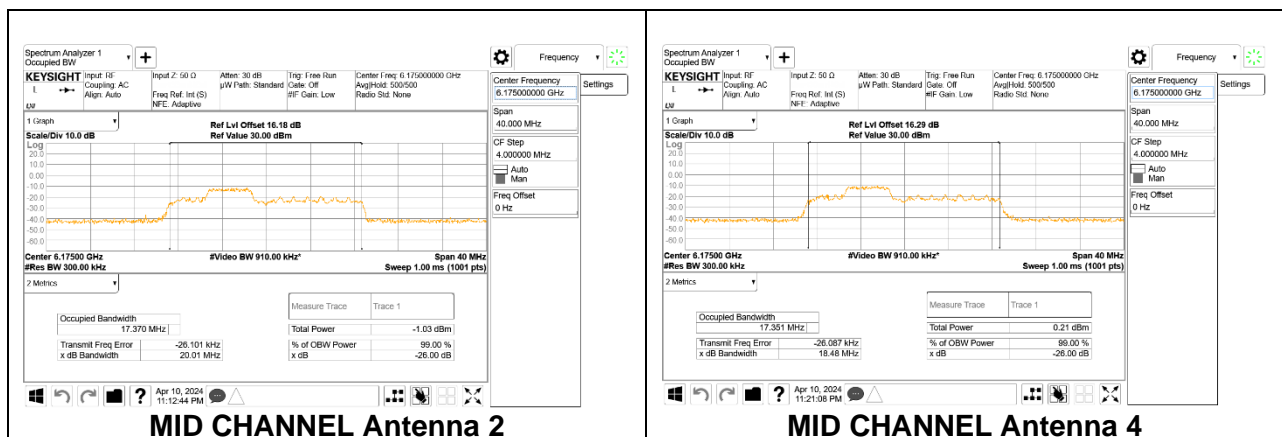

2TX Antenna 2 + Antenna 4 CDD OFDMA MODE: 52-Tones, RU Index 38

Channel	Frequency (MHz)	99% Bandwidth Antenna 2 (MHz)	99% Bandwidth Antenna 4 (MHz)
Mid	6175	17.370	17.351

MID