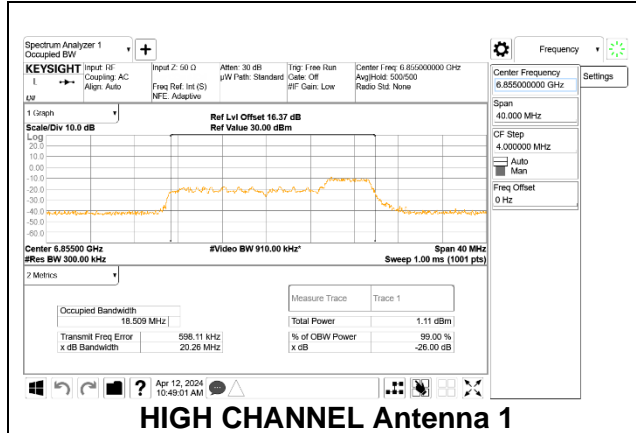

2TX Antenna 1 + Antenna 3 CDD OFDMA MODE: 52-Tones, RU Index 40

Channel	Frequency (MHz)	99% Bandwidth Antenna 1 (MHz)	99% Bandwidth Antenna 3 (MHz)
High	6855	18.509	18.603
H Straddle	6875	18.598	18.435

HIGH