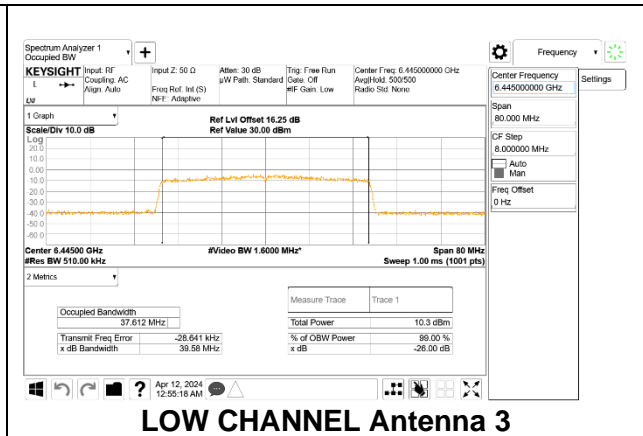

9.3.5. 802.11ax HE40 MODE 2TX IN THE UNII-6 BAND

2TX Antenna 1 + Antenna 3 CDD OFDMA MODE: SU, Single User

Channel	Frequency (MHz)	99% Bandwidth Antenna 1 (MHz)	99% Bandwidth Antenna 3 (MHz)
Low	6445	37.710	37.612
High	6485	37.549	37.587
H Straddle	6525	37.457	37.498

LOW