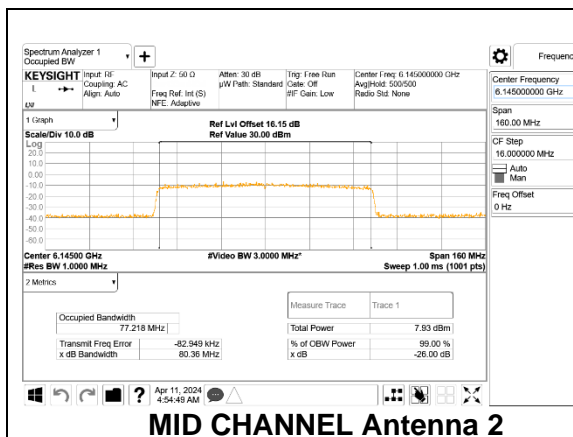

9.3.3. 802.11ax HE80 MODE 2TX IN THE UNII-5 BAND

2TX Antenna 2 + Antenna 4 CDD OFDMA MODE: SU, Single User

Channel	Frequency (MHz)	99% Bandwidth Antenna 2 (MHz)	99% Bandwidth Antenna 4 (MHz)
Low	5985	76.609	77.102
Mid	6145	77.218	76.947
High	6385	77.176	77.137

LOW

MID