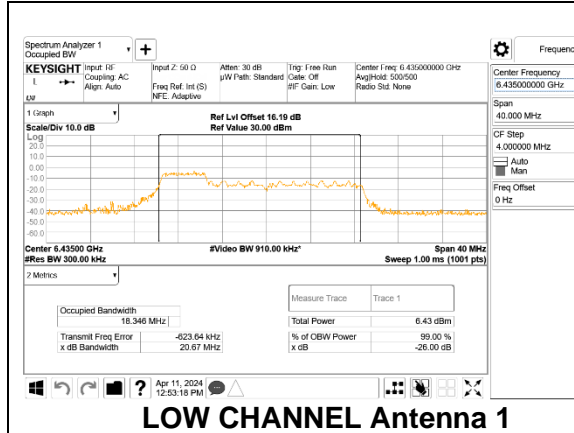

2TX Antenna 1 + Antenna 3 CDD OFDMA MODE: 106-Tones, RU Index 53

Channel	Frequency (MHz)	99% Bandwidth Antenna 1 (MHz)	99% Bandwidth Antenna 3 (MHz)
Low	6435	18.346	18.373
Mid	6475	18.304	18.288

LOW