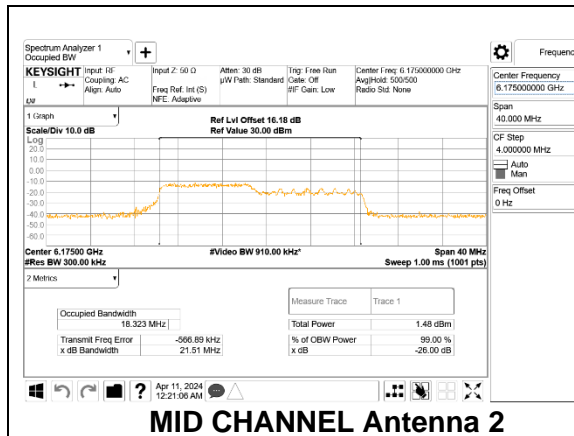

2TX Antenna 2 + Antenna 4 CDD OFDMA MODE: 106-Tones, RU Index 53

Channel	Frequency (MHz)	99% Bandwidth Antenna 2 (MHz)	99% Bandwidth Antenna 4 (MHz)
Low	5955	18.276	18.333
Mid	6175	18.323	18.365

LOW

MID