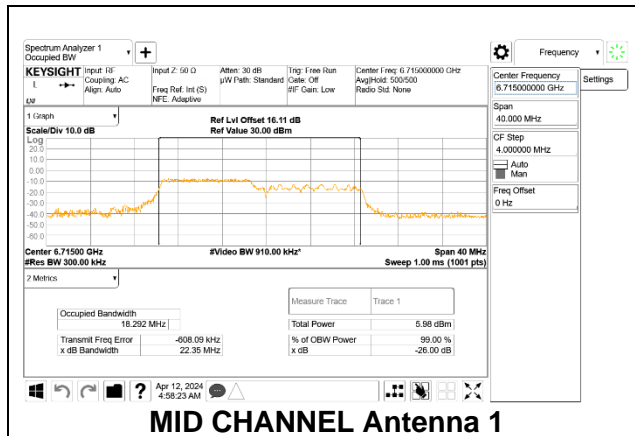

2TX Antenna 1 + Antenna 3 CDD OFDMA MODE: 106-Tones, RU Index 53

Channel	Frequency (MHz)	99% Bandwidth Antenna 1 (MHz)	99% Bandwidth Antenna 3 (MHz)
Low	6535	18.242	18.240
Mid	6715	18.292	18.268

LOW

MID