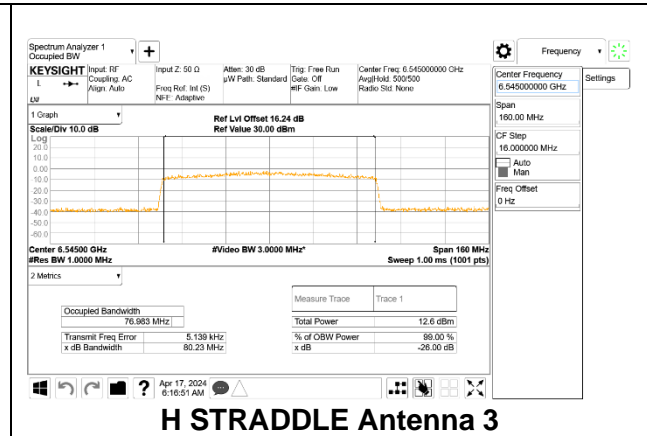

9.3.6. 802.11ax HE80 MODE 2TX IN THE UNII-6 BAND

2TX Antenna 1 + Antenna 3 CDD OFDMA MODE: SU, Single User

Channel	Frequency (MHz)	99% Bandwidth Antenna 1 (MHz)	99% Bandwidth Antenna 3 (MHz)
Mid	6465	77.105	77.178
H Straddle	6545	77.163	76.983

MID

H STRADDLE