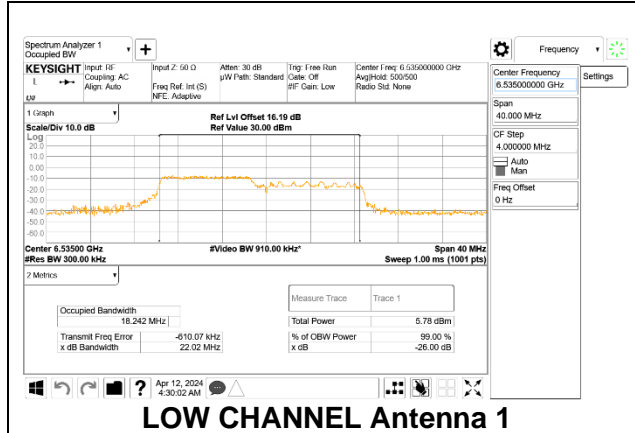

2TX Antenna 1 + Antenna 3 CDD OFDMA MODE: 106-Tones, RU Index 53

Channel	Frequency (MHz)	99% Bandwidth Antenna 1 (MHz)	99% Bandwidth Antenna 3 (MHz)
Low	6535	18.242	18.240
Mid	6715	18.292	18.268

LOW