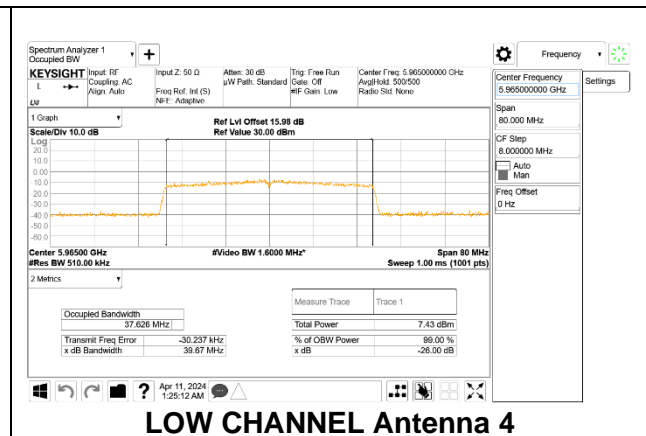

9.3.2. 802.11ax HE40 MODE 2TX IN THE UNII-5 BAND

2TX Antenna 2 + Antenna 4 CDD OFDMA MODE: SU, Single User

Channel	Frequency (MHz)	99% Bandwidth Antenna 2 (MHz)	99% Bandwidth Antenna 4 (MHz)
Low	5965	37.644	37.626
Mid	6165	37.655	37.718
High	6405	37.623	37.689

LOW