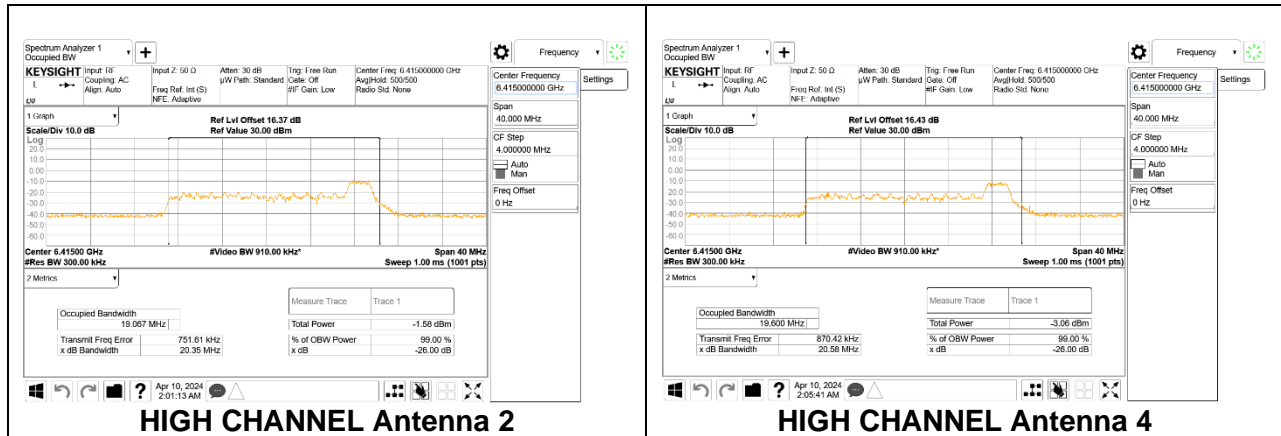

2TX Antenna 2 + Antenna 4 CDD OFDMA MODE: 26-Tones, RU Index 8

Channel	Frequency (MHz)	99% Bandwidth Antenna 2 (MHz)	99% Bandwidth Antenna 4 (MHz)
High	6415	19.067	19.600

HIGH