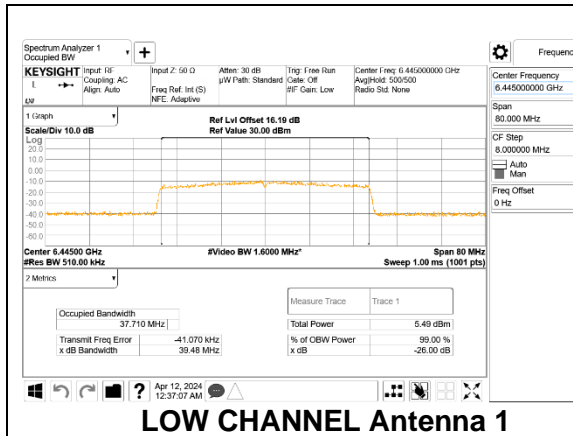

9.3.5. 802.11ax HE40 MODE 2TX IN THE UNII-6 BAND

2TX Antenna 1 + Antenna 3 CDD OFDMA MODE: SU, Single User

Channel	Frequency (MHz)	99% Bandwidth Antenna 1 (MHz)	99% Bandwidth Antenna 3 (MHz)
Low	6445	37.710	37.612
High	6485	37.549	37.587
H Straddle	6525	37.457	37.498

LOW