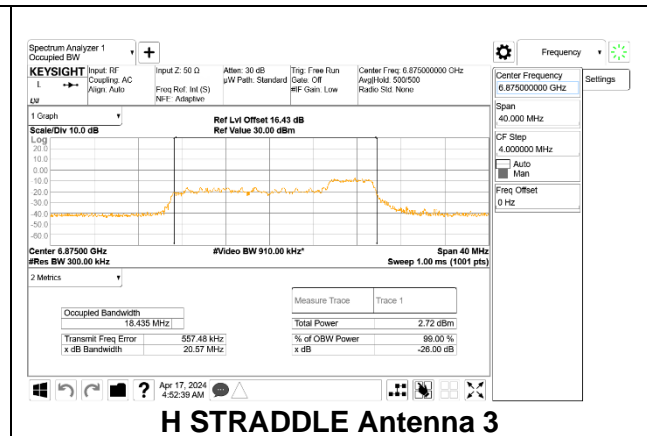

2TX Antenna 1 + Antenna 3 CDD OFDMA MODE: 52-Tones, RU Index 40

Channel	Frequency (MHz)	99% Bandwidth Antenna 1 (MHz)	99% Bandwidth Antenna 3 (MHz)
High	6855	18.509	18.603
H Straddle	6875	18.598	18.435

HIGH

H STRADDLE