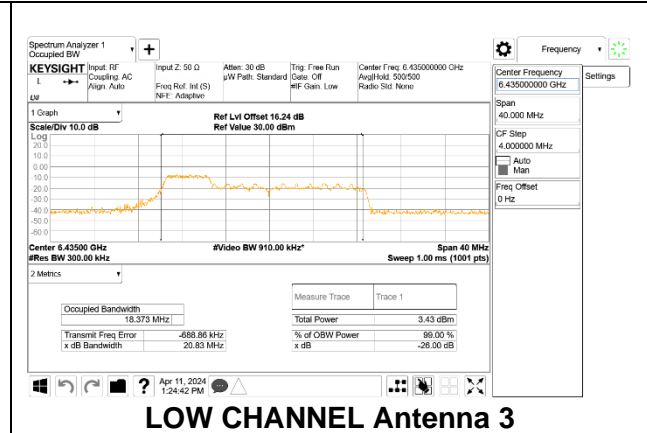

2TX Antenna 1 + Antenna 3 CDD OFDMA MODE: 106-Tones, RU Index 53

Channel	Frequency (MHz)	99% Bandwidth Antenna 1 (MHz)	99% Bandwidth Antenna 3 (MHz)
Low	6435	18.346	18.373
Mid	6475	18.304	18.288

LOW