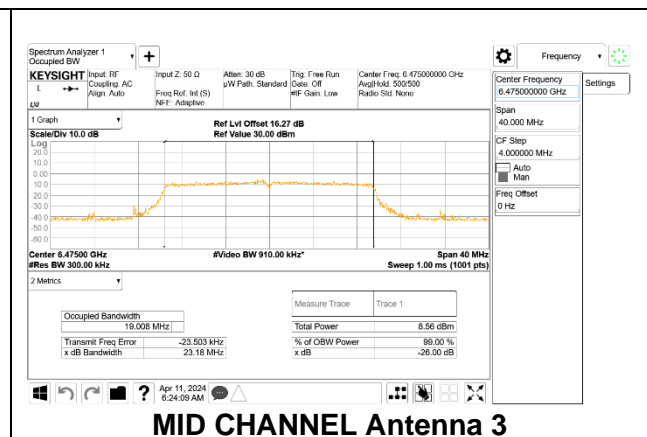

9.3.4. 802.11ax HE20 MODE 2TX IN THE UNII-6 BAND

2TX Antenna 1 + Antenna 3 CDD OFDMA MODE: SU, Single User

Channel	Frequency (MHz)	99% Bandwidth Antenna 1 (MHz)	99% Bandwidth Antenna 3 (MHz)
Low	6435	19.032	19.055
Mid	6475	19.019	19.008
High	6515	19.035	19.033

LOW

MID