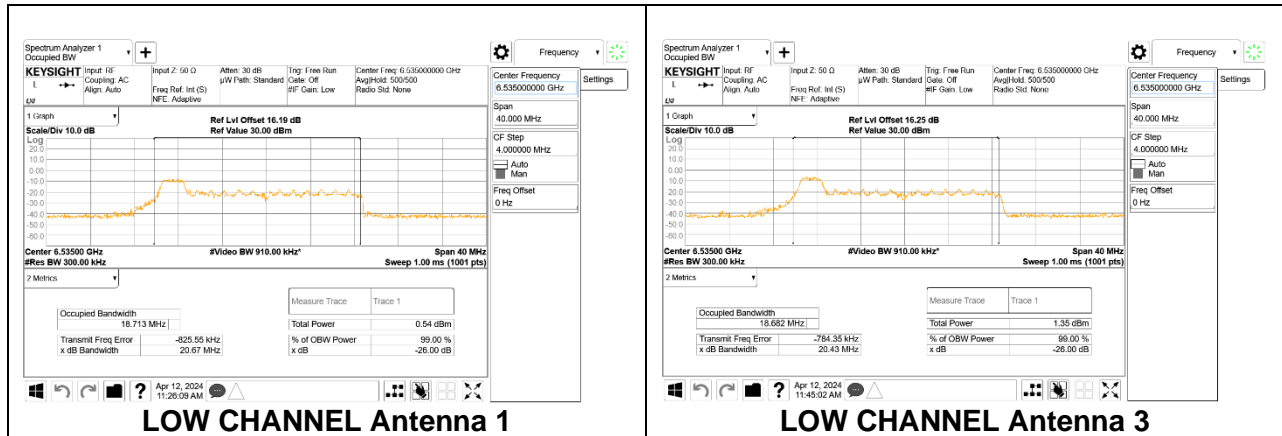

2TX Antenna 1 + Antenna 3 CDD OFDMA MODE: 26-Tones, RU Index 0

Channel	Frequency (MHz)	99% Bandwidth Antenna 1 (MHz)	99% Bandwidth Antenna 3 (MHz)
Low	6535	18.713	18.682

LOW