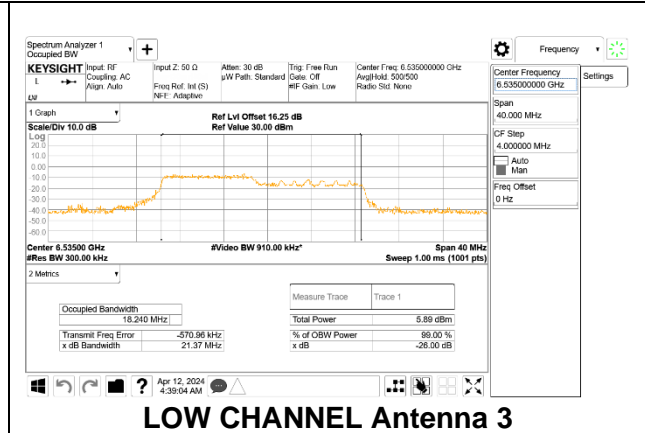

2TX Antenna 1 + Antenna 3 CDD OFDMA MODE: 106-Tones, RU Index 53

Channel	Frequency (MHz)	99% Bandwidth Antenna 1 (MHz)	99% Bandwidth Antenna 3 (MHz)
Low	6535	18.242	18.240
Mid	6715	18.292	18.268

LOW