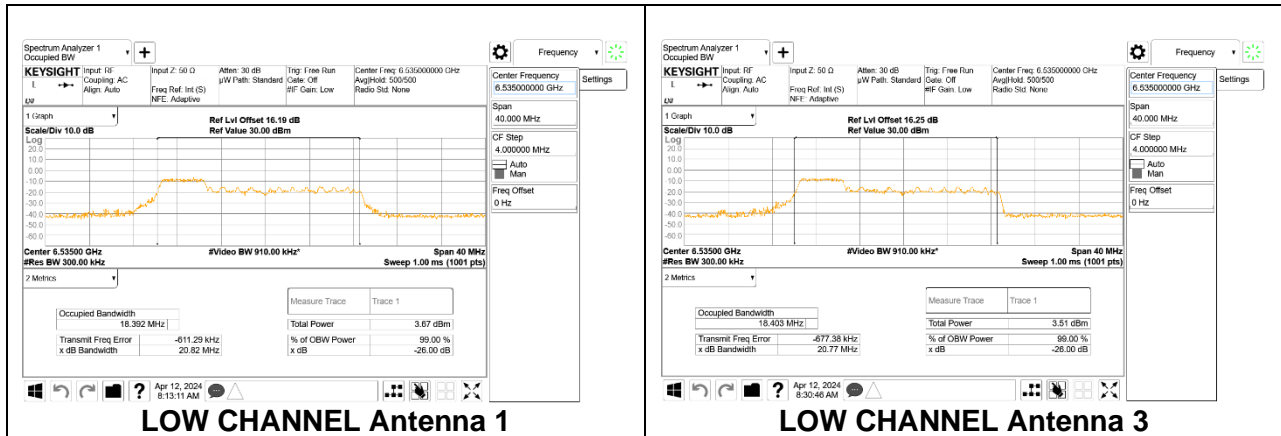

**HIGH**

**H STRADDLE**

**2TX Antenna 1 + Antenna 3 CDD OFDMA MODE: 52-Tones, RU Index 37**

Channel	Frequency (MHz)	99% Bandwidth Antenna 1 (MHz)	99% Bandwidth Antenna 3 (MHz)
Low	6535	18.392	18.403

**LOW**