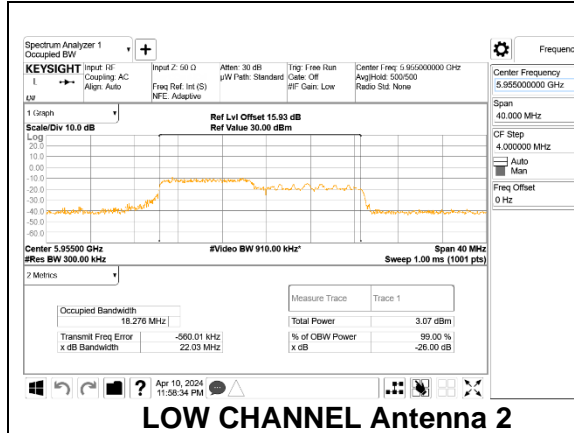

2TX Antenna 2 + Antenna 4 CDD OFDMA MODE: 106-Tones, RU Index 53

Channel	Frequency (MHz)	99% Bandwidth Antenna 2 (MHz)	99% Bandwidth Antenna 4 (MHz)
Low	5955	18.276	18.333
Mid	6175	18.323	18.365

LOW