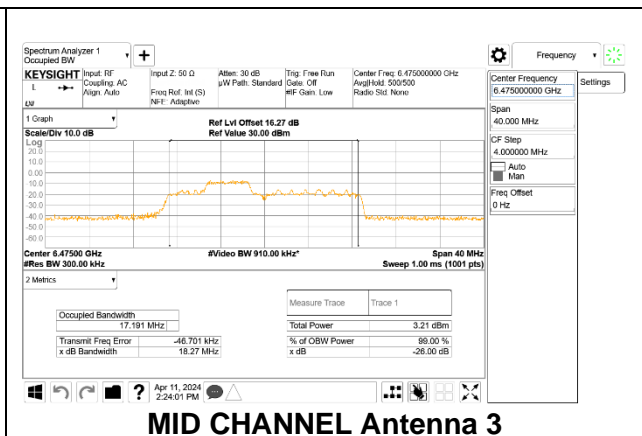

2TX Antenna 1 + Antenna 3 CDD OFDMA MODE: 52-Tones, RU Index 37

Channel	Frequency (MHz)	99% Bandwidth Antenna 1 (MHz)	99% Bandwidth Antenna 3 (MHz)
Low	6435	18.316	18.296

LOW

2TX Antenna 1 + Antenna 3 CDD OFDMA MODE: 52-Tones, RU Index 38

Channel	Frequency (MHz)	99% Bandwidth Antenna 1 (MHz)	99% Bandwidth Antenna 3 (MHz)
Mid	6475	17.234	17.191

MID