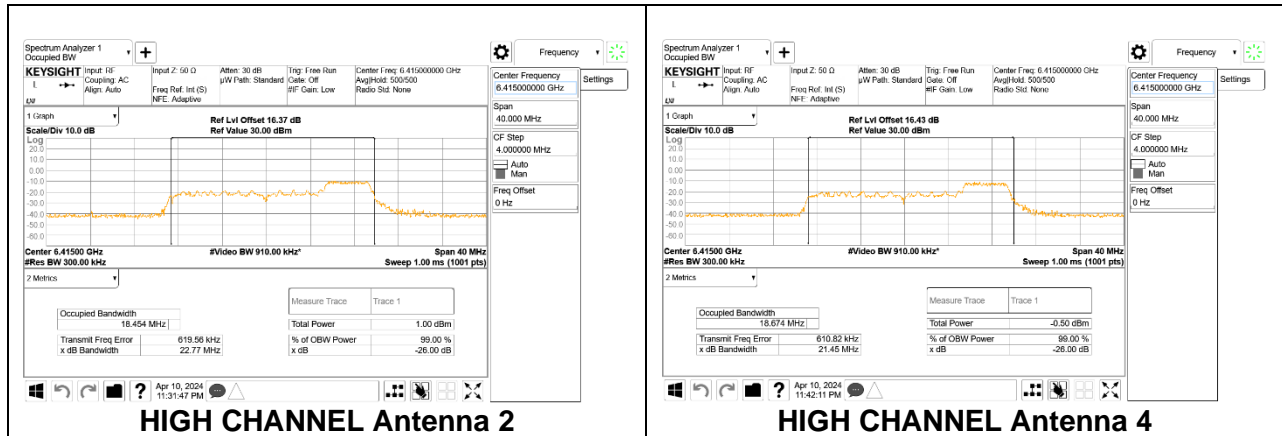

2TX Antenna 2 + Antenna 4 CDD OFDMA MODE: 52-Tones, RU Index 40

Channel	Frequency (MHz)	99% Bandwidth Antenna 2 (MHz)	99% Bandwidth Antenna 4 (MHz)
High	6415	18.454	18.674

HIGH