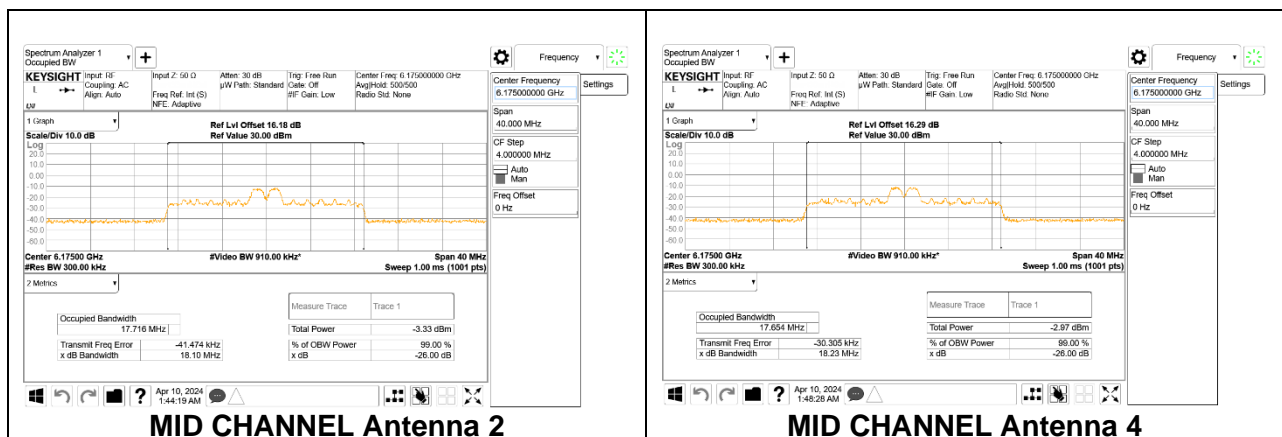

2TX Antenna 2 + Antenna 4 CDD OFDMA MODE: 26-Tones, RU Index 0

Channel	Frequency (MHz)	99% Bandwidth Antenna 2 (MHz)	99% Bandwidth Antenna 4 (MHz)
Low	5955	18.754	18.842

LOW

2TX Antenna 2 + Antenna 4 CDD OFDMA MODE: 26-Tones, RU Index 4

Channel	Frequency (MHz)	99% Bandwidth Antenna 2 (MHz)	99% Bandwidth Antenna 4 (MHz)
Mid	6175	17.716	17.654

MID