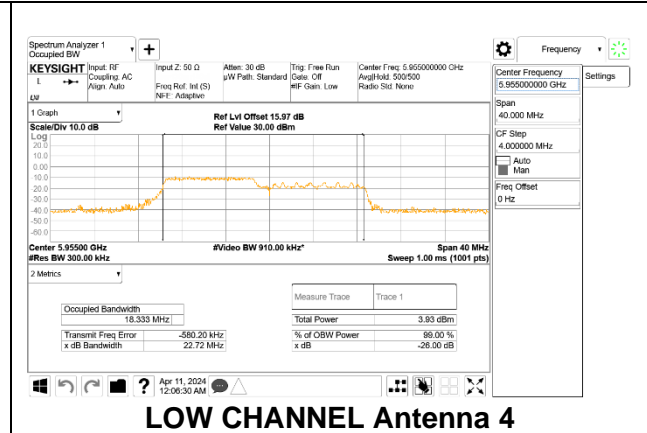

2TX Antenna 2 + Antenna 4 CDD OFDMA MODE: 106-Tones, RU Index 53

Channel	Frequency (MHz)	99% Bandwidth Antenna 2 (MHz)	99% Bandwidth Antenna 4 (MHz)
Low	5955	18.276	18.333
Mid	6175	18.323	18.365

LOW