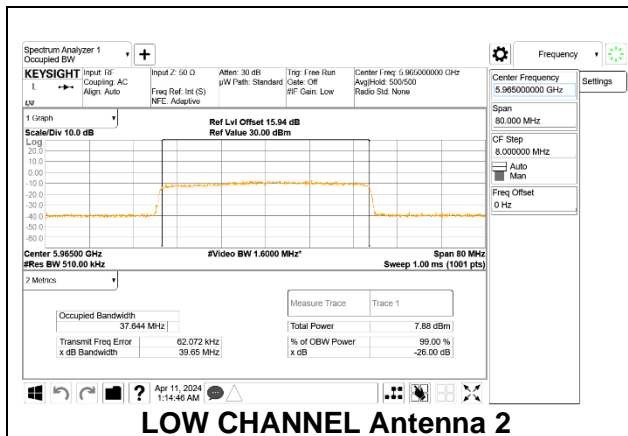

9.3.2. 802.11ax HE40 MODE 2TX IN THE UNII-5 BAND

2TX Antenna 2 + Antenna 4 CDD OFDMA MODE: SU, Single User

Channel	Frequency (MHz)	99% Bandwidth Antenna 2 (MHz)	99% Bandwidth Antenna 4 (MHz)
Low	5965	37.644	37.626
Mid	6165	37.655	37.718
High	6405	37.623	37.689

LOW