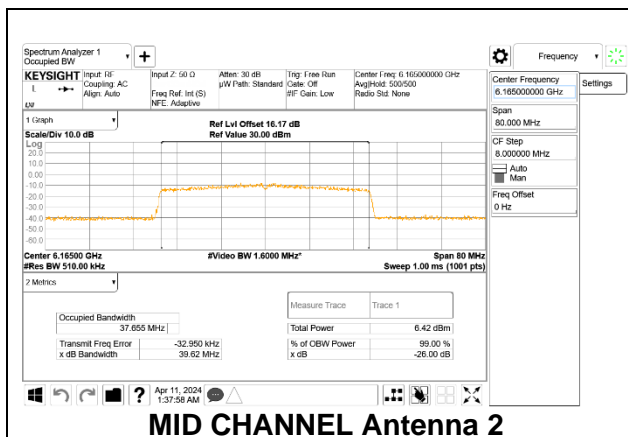

9.3.2. 802.11ax HE40 MODE 2TX IN THE UNII-5 BAND

2TX Antenna 2 + Antenna 4 CDD OFDMA MODE: SU, Single User

Channel	Frequency (MHz)	99% Bandwidth Antenna 2 (MHz)	99% Bandwidth Antenna 4 (MHz)
Low	5965	37.644	37.626
Mid	6165	37.655	37.718
High	6405	37.623	37.689

LOW

MID