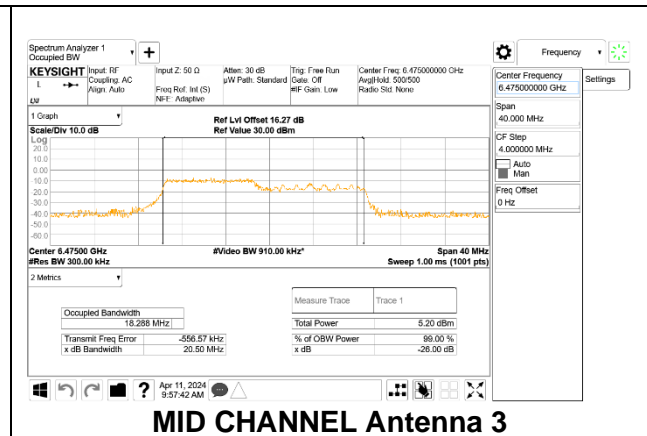

2TX Antenna 1 + Antenna 3 CDD OFDMA MODE: 106-Tones, RU Index 53

Channel	Frequency (MHz)	99% Bandwidth Antenna 1 (MHz)	99% Bandwidth Antenna 3 (MHz)
Low	6435	18.346	18.373
Mid	6475	18.304	18.288

LOW

MID