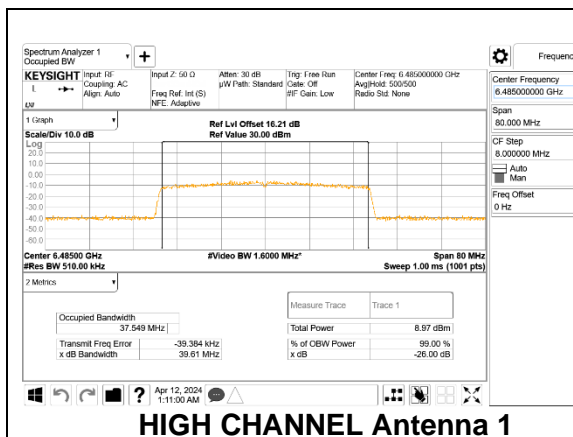

9.3.5. 802.11ax HE40 MODE 2TX IN THE UNII-6 BAND

2TX Antenna 1 + Antenna 3 CDD OFDMA MODE: SU, Single User

Channel	Frequency (MHz)	99% Bandwidth Antenna 1 (MHz)	99% Bandwidth Antenna 3 (MHz)
Low	6445	37.710	37.612
High	6485	37.549	37.587
H Straddle	6525	37.457	37.498

LOW

HIGH