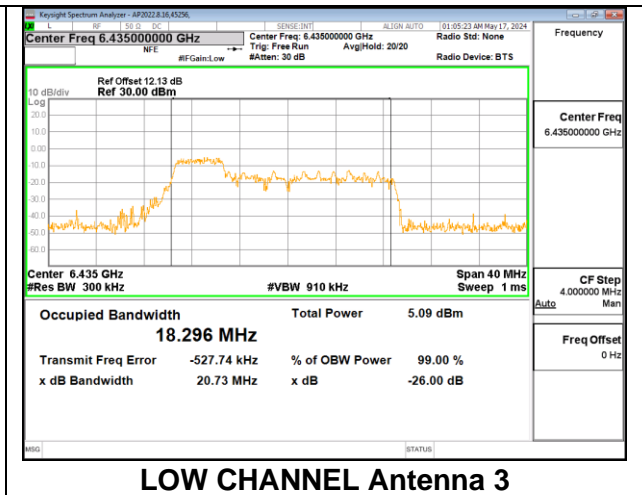

2TX Antenna 1 + Antenna 3 CDD OFDMA MODE: 52-Tones, RU Index 37

Channel	Frequency (MHz)	99% Bandwidth Antenna 1 (MHz)	99% Bandwidth Antenna 3 (MHz)
Low	6435	18.316	18.296

LOW