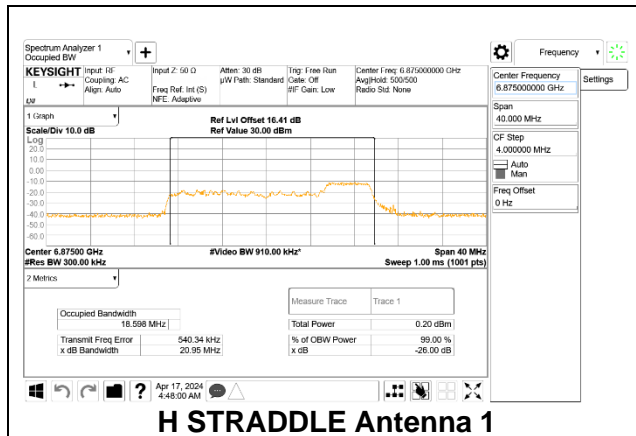

**2TX Antenna 1 + Antenna 3 CDD OFDMA MODE: 52-Tones, RU Index 38**

Channel	Frequency (MHz)	99% Bandwidth Antenna 1 (MHz)	99% Bandwidth Antenna 3 (MHz)
Mid	6715	17.262	17.296

**MID**

**2TX Antenna 1 + Antenna 3 CDD OFDMA MODE: 52-Tones, RU Index 40**

Channel	Frequency (MHz)	99% Bandwidth Antenna 1 (MHz)	99% Bandwidth Antenna 3 (MHz)
High	6855	18.509	18.603
H Straddle	6875	18.598	18.435

**HIGH**

**H STRADDLE**

**2TX Antenna 1 + Antenna 3 CDD OFDMA MODE: 26-Tones, RU Index 0**