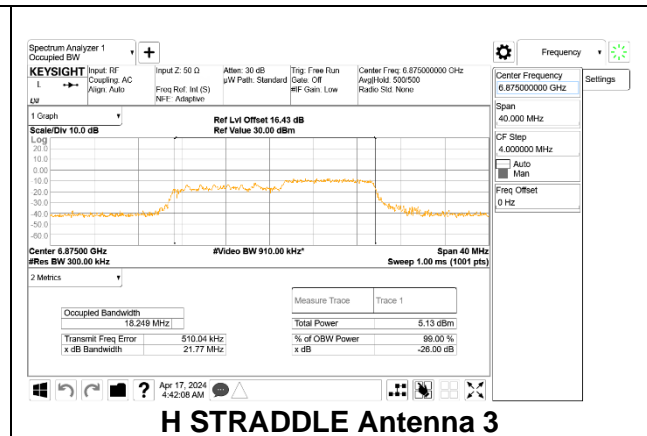

2TX Antenna 1 + Antenna 3 CDD OFDMA MODE: 106-Tones, RU Index 54

Channel	Frequency (MHz)	99% Bandwidth Antenna 1 (MHz)	99% Bandwidth Antenna 3 (MHz)
High	6855	18.352	18.275
H Straddle	6875	18.324	18.249

HIGH

H STRADDLE