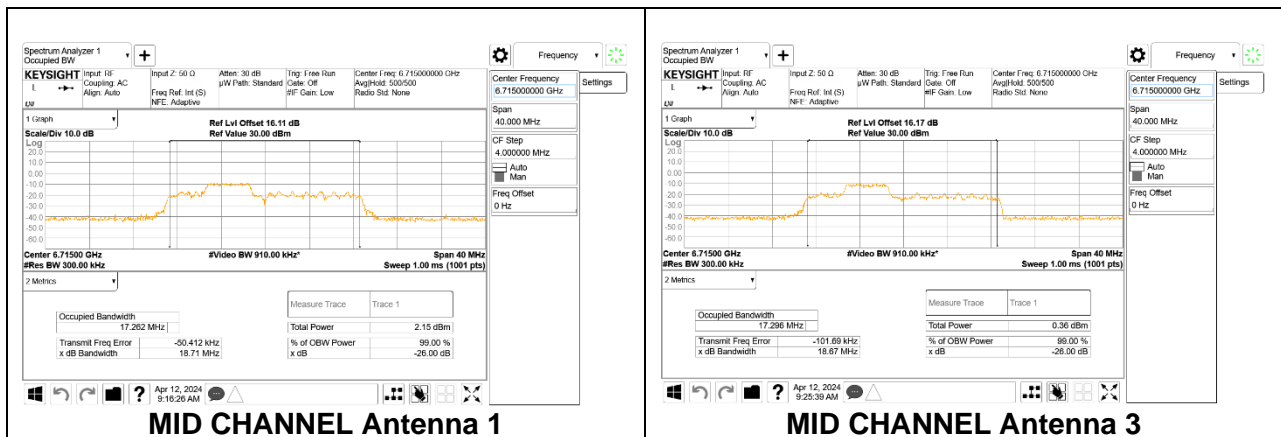

2TX Antenna 1 + Antenna 3 CDD OFDMA MODE: 52-Tones, RU Index 37

Channel	Frequency (MHz)	99% Bandwidth Antenna 1 (MHz)	99% Bandwidth Antenna 3 (MHz)
Low	6535	18.392	18.403

LOW

2TX Antenna 1 + Antenna 3 CDD OFDMA MODE: 52-Tones, RU Index 38

Channel	Frequency (MHz)	99% Bandwidth Antenna 1 (MHz)	99% Bandwidth Antenna 3 (MHz)
Mid	6715	17.262	17.296

MID