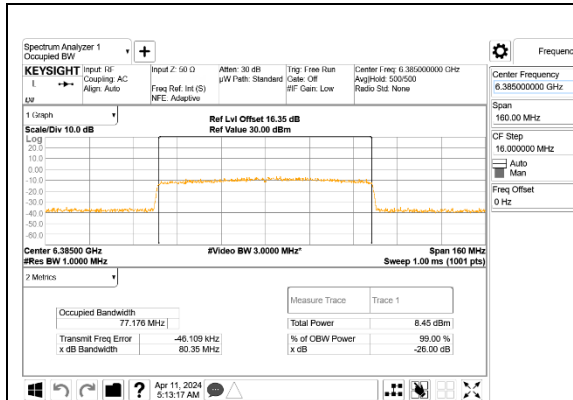

HIGH

HIGH CHANNEL Antenna 2