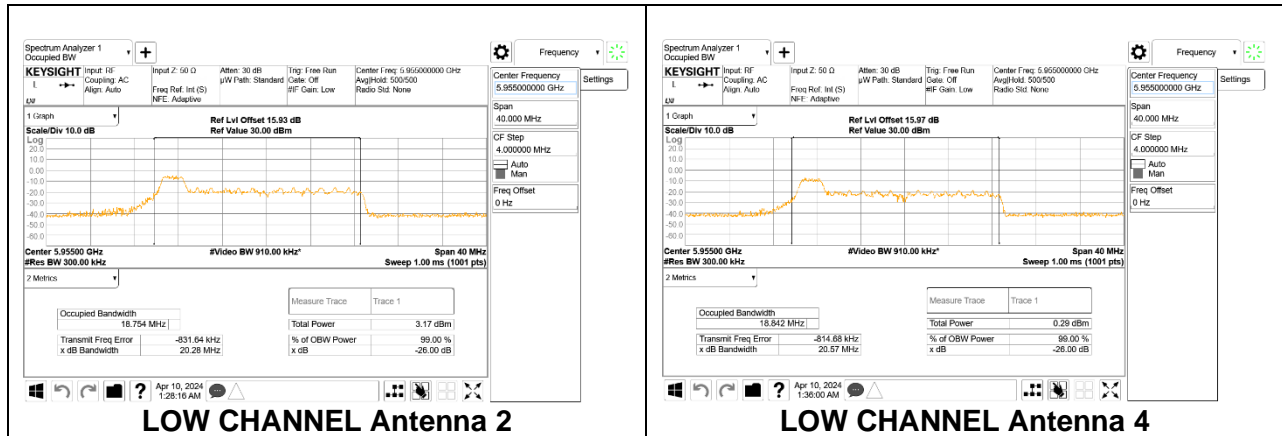

2TX Antenna 2 + Antenna 4 CDD OFDMA MODE: 26-Tones, RU Index 0

Channel	Frequency (MHz)	99% Bandwidth Antenna 2 (MHz)	99% Bandwidth Antenna 4 (MHz)
Low	5955	18.754	18.842

LOW