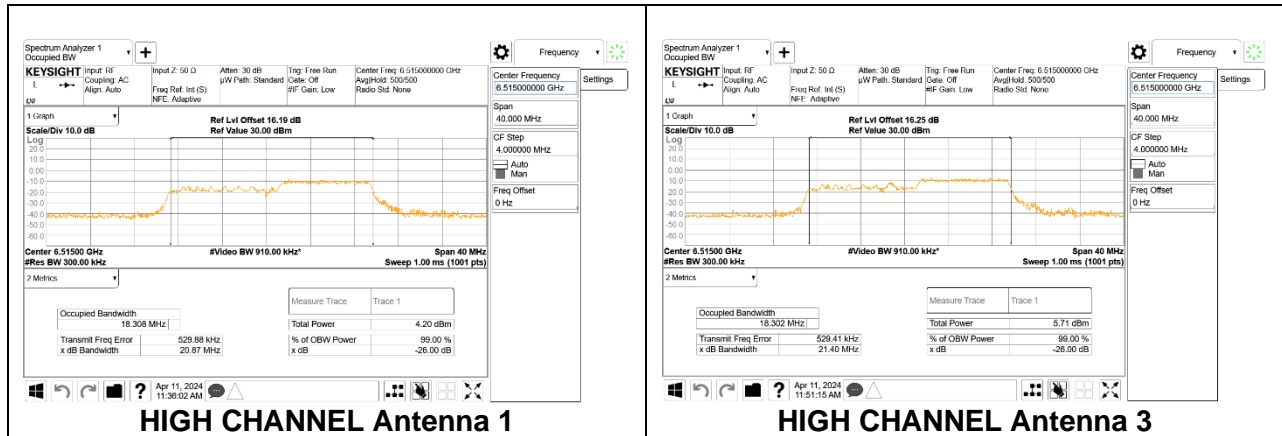

**LOW**

**MID**

**2TX Antenna 1 + Antenna 3 CDD OFDMA MODE: 106-Tones, RU Index 54**

Channel	Frequency (MHz)	99% Bandwidth Antenna 1 (MHz)	99% Bandwidth Antenna 3 (MHz)
High	6515	18.308	18.302

**HIGH**

**2TX Antenna 1 + Antenna 3 CDD OFDMA MODE: 52-Tones, RU Index 37**