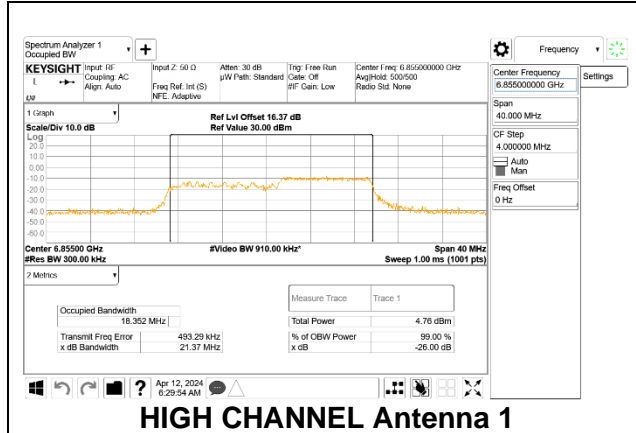

2TX Antenna 1 + Antenna 3 CDD OFDMA MODE: 106-Tones, RU Index 54

Channel	Frequency (MHz)	99% Bandwidth Antenna 1 (MHz)	99% Bandwidth Antenna 3 (MHz)
High	6855	18.352	18.275
H Straddle	6875	18.324	18.249

HIGH