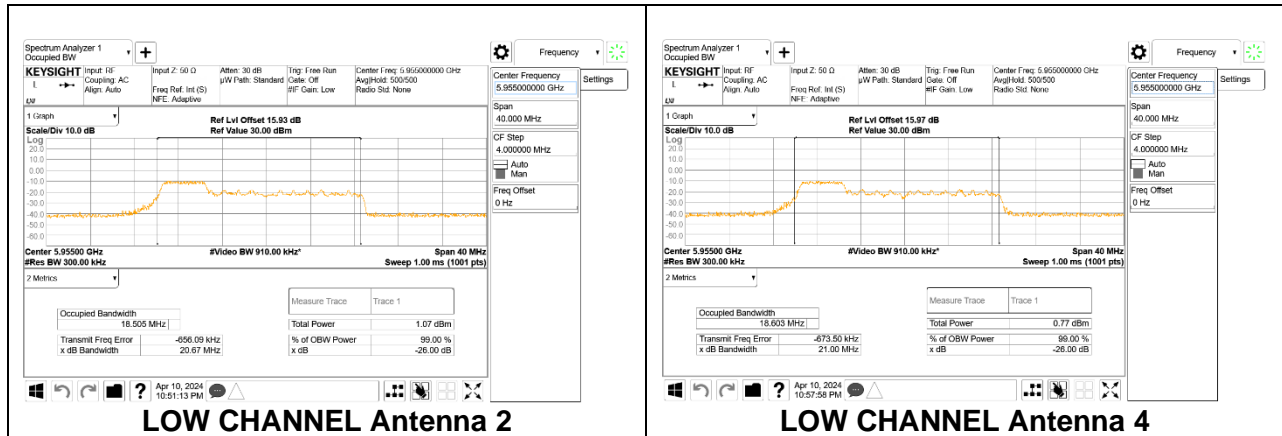

2TX Antenna 2 + Antenna 4 CDD OFDMA MODE: 52-Tones, RU Index 37

Channel	Frequency (MHz)	99% Bandwidth Antenna 2 (MHz)	99% Bandwidth Antenna 4 (MHz)
Low	5955	18.505	18.603

LOW