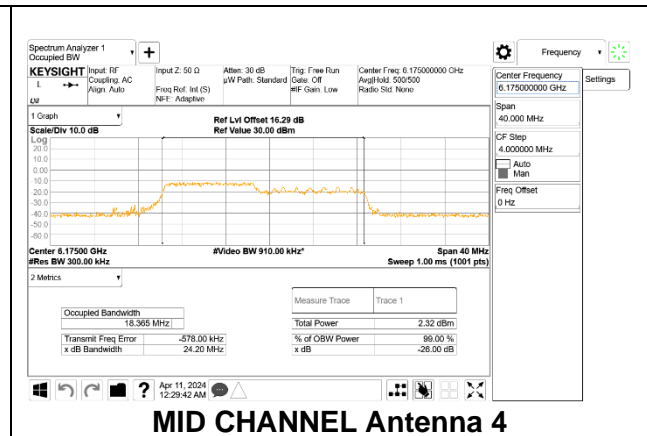

2TX Antenna 2 + Antenna 4 CDD OFDMA MODE: 106-Tones, RU Index 53

Channel	Frequency (MHz)	99% Bandwidth Antenna 2 (MHz)	99% Bandwidth Antenna 4 (MHz)
Low	5955	18.276	18.333
Mid	6175	18.323	18.365

LOW

MID