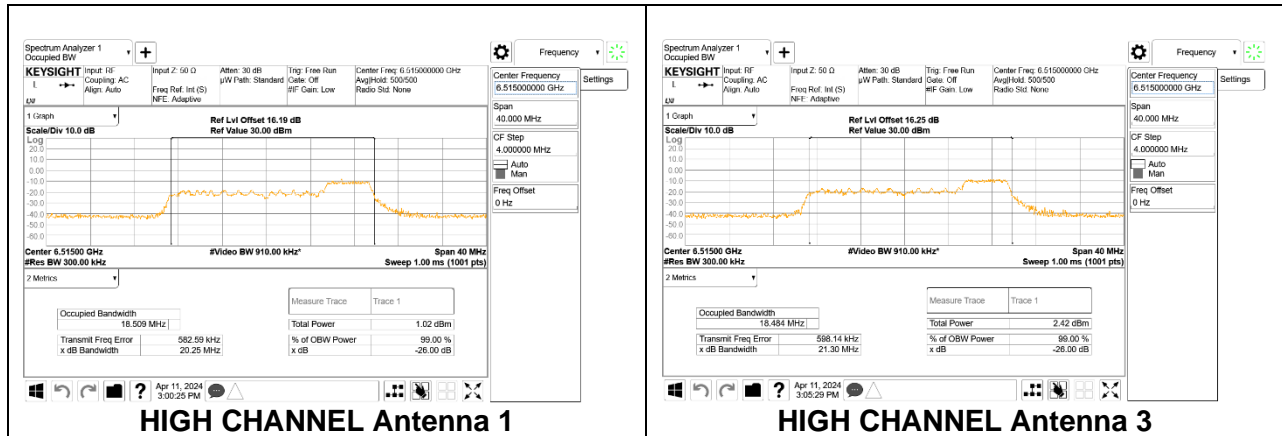

**MID**

**2TX Antenna 1 + Antenna 3 CDD OFDMA MODE: 52-Tones, RU Index 40**

Channel	Frequency (MHz)	99% Bandwidth Antenna 1 (MHz)	99% Bandwidth Antenna 3 (MHz)
High	6515	18.509	18.484

**HIGH**

**2TX Antenna 1 + Antenna 3 CDD OFDMA MODE: 26-Tones, RU Index 0**