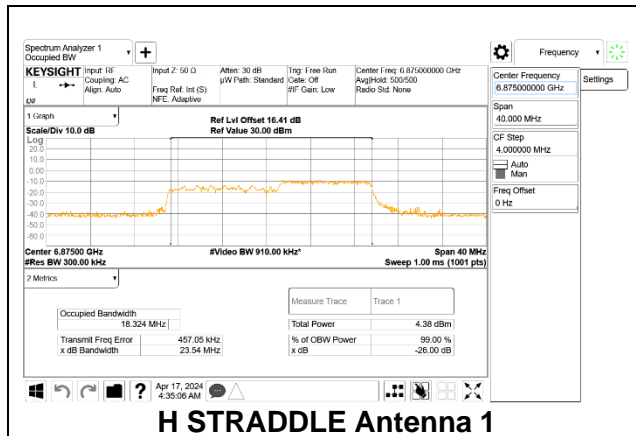

**LOW**

**MID**

**2TX Antenna 1 + Antenna 3 CDD OFDMA MODE: 106-Tones, RU Index 54**

Channel	Frequency (MHz)	99% Bandwidth Antenna 1 (MHz)	99% Bandwidth Antenna 3 (MHz)
High	6855	18.352	18.275
H Straddle	6875	18.324	18.249

**HIGH**

**H STRADDLE**

**2TX Antenna 1 + Antenna 3 CDD OFDMA MODE: 52-Tones, RU Index 37**

Channel	Frequency (MHz)	99% Bandwidth Antenna 1 (MHz)	99% Bandwidth Antenna 3 (MHz)
Low	6535	18.392	18.403

**LOW**