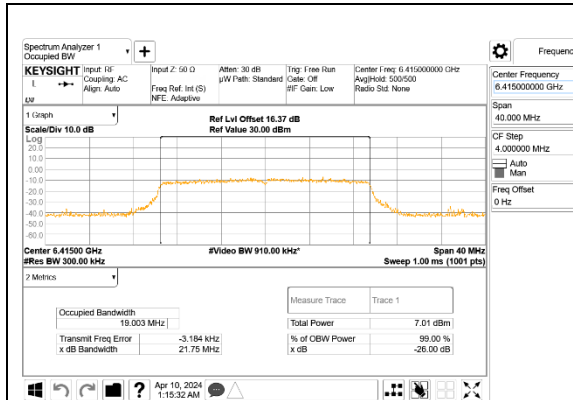

**HIGH**

**HIGH CHANNEL Antenna 2**

**HIGH CHANNEL Antenna 4**

**2TX Antenna 2 + Antenna 4 CDD OFDMA MODE: 106-Tones, RU Index 53**

Channel	Frequency (MHz)	99% Bandwidth Antenna 2 (MHz)	99% Bandwidth Antenna 4 (MHz)
Low	5955	18.276	18.333
Mid	6175	18.323	18.365