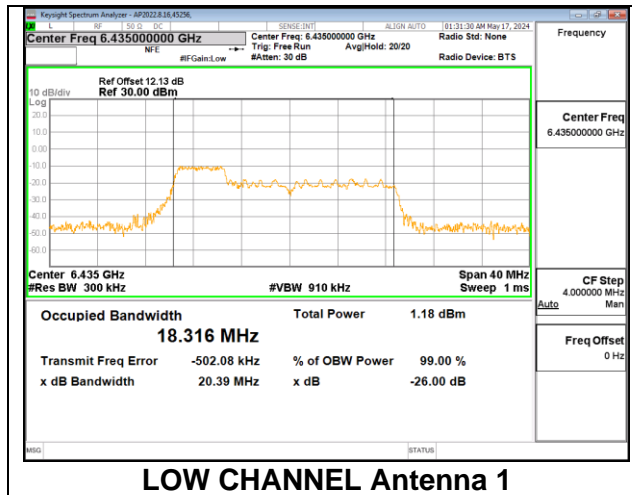

2TX Antenna 1 + Antenna 3 CDD OFDMA MODE: 52-Tones, RU Index 37

Channel	Frequency (MHz)	99% Bandwidth Antenna 1 (MHz)	99% Bandwidth Antenna 3 (MHz)
Low	6435	18.316	18.296

LOW