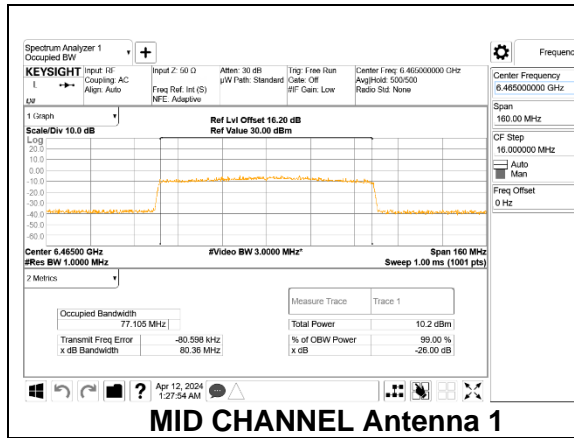

9.3.6. 802.11ax HE80 MODE 2TX IN THE UNII-6 BAND

2TX Antenna 1 + Antenna 3 CDD OFDMA MODE: SU, Single User

Channel	Frequency (MHz)	99% Bandwidth Antenna 1 (MHz)	99% Bandwidth Antenna 3 (MHz)
Mid	6465	77.105	77.178
H Straddle	6545	77.163	76.983

MID