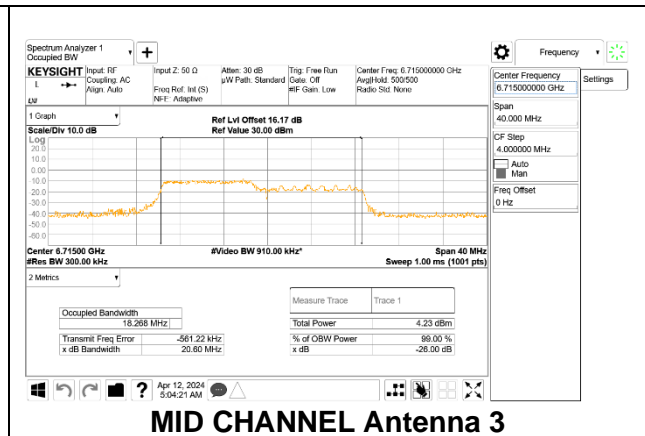

2TX Antenna 1 + Antenna 3 CDD OFDMA MODE: 106-Tones, RU Index 53

Channel	Frequency (MHz)	99% Bandwidth Antenna 1 (MHz)	99% Bandwidth Antenna 3 (MHz)
Low	6535	18.242	18.240
Mid	6715	18.292	18.268

LOW

MID