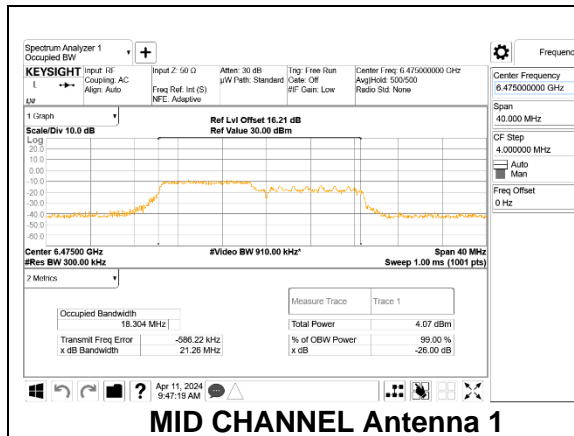

2TX Antenna 1 + Antenna 3 CDD OFDMA MODE: 106-Tones, RU Index 53

Channel	Frequency (MHz)	99% Bandwidth Antenna 1 (MHz)	99% Bandwidth Antenna 3 (MHz)
Low	6435	18.346	18.373
Mid	6475	18.304	18.288

LOW

MID