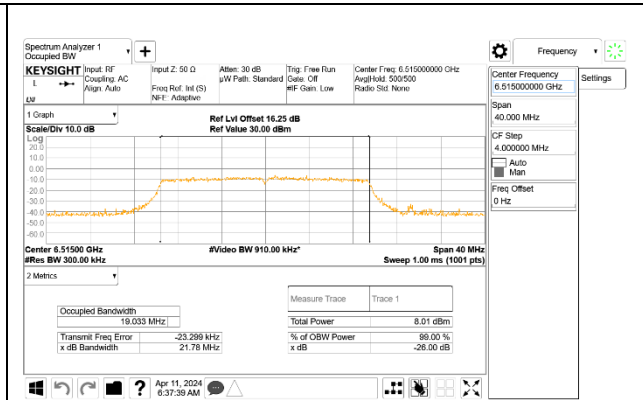

HIGH CHANNEL Antenna 3