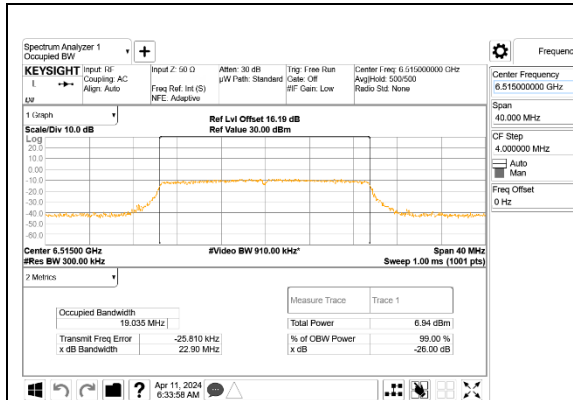

HIGH

HIGH CHANNEL Antenna 1