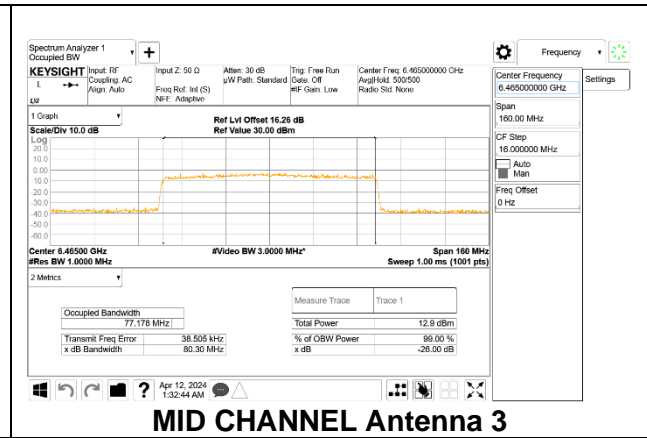

9.3.6. 802.11ax HE80 MODE 2TX IN THE UNII-6 BAND

2TX Antenna 1 + Antenna 3 CDD OFDMA MODE: SU, Single User

Channel	Frequency (MHz)	99% Bandwidth Antenna 1 (MHz)	99% Bandwidth Antenna 3 (MHz)
Mid	6465	77.105	77.178
H Straddle	6545	77.163	76.983

MID