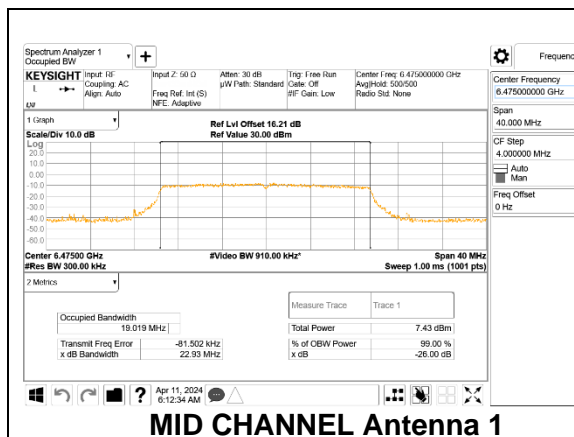

9.3.4. 802.11ax HE20 MODE 2TX IN THE UNII-6 BAND

2TX Antenna 1 + Antenna 3 CDD OFDMA MODE: SU, Single User

Channel	Frequency (MHz)	99% Bandwidth Antenna 1 (MHz)	99% Bandwidth Antenna 3 (MHz)
Low	6435	19.032	19.055
Mid	6475	19.019	19.008
High	6515	19.035	19.033

LOW

MID