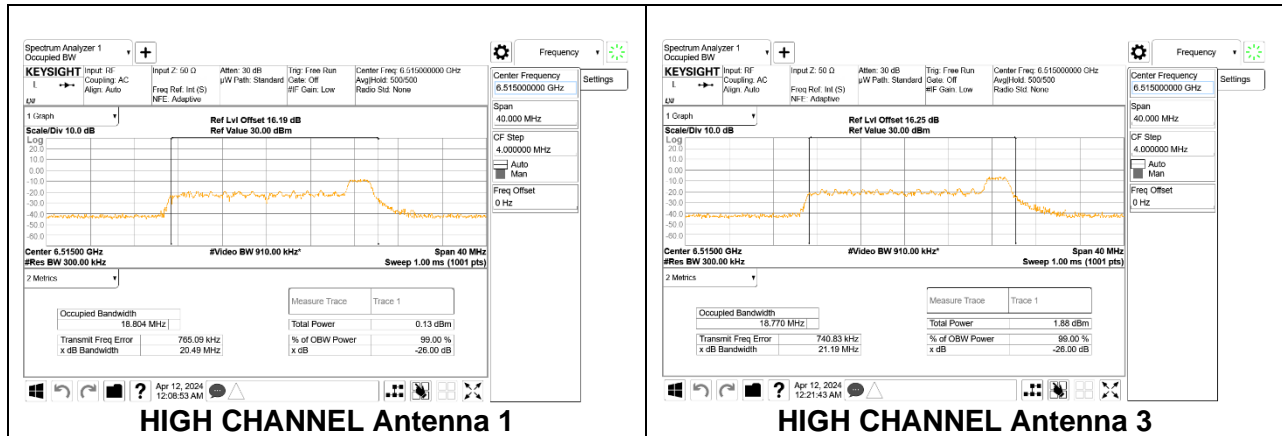

2TX Antenna 1 + Antenna 3 CDD OFDMA MODE: 26-Tones, RU Index 8

Channel	Frequency (MHz)	99% Bandwidth Antenna 1 (MHz)	99% Bandwidth Antenna 3 (MHz)
High	6515	18.804	18.770

HIGH