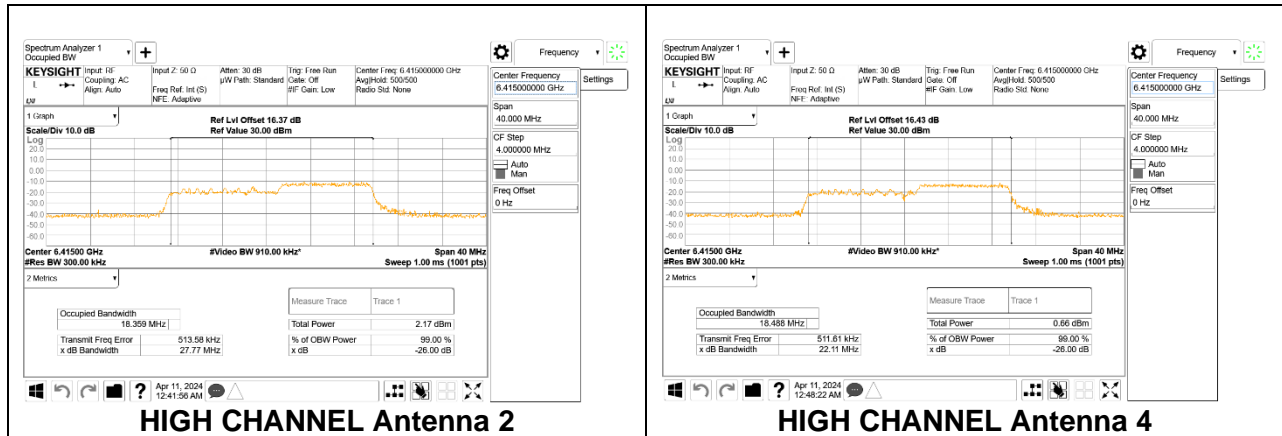

**LOW**

**MID**

**2TX Antenna 2 + Antenna 4 CDD OFDMA MODE: 106-Tones, RU Index 54**

Channel	Frequency (MHz)	99% Bandwidth Antenna 2 (MHz)	99% Bandwidth Antenna 4 (MHz)
High	6415	18.359	18.488

**HIGH**

**2TX Antenna 2 + Antenna 4 CDD OFDMA MODE: 52-Tones, RU Index 37**