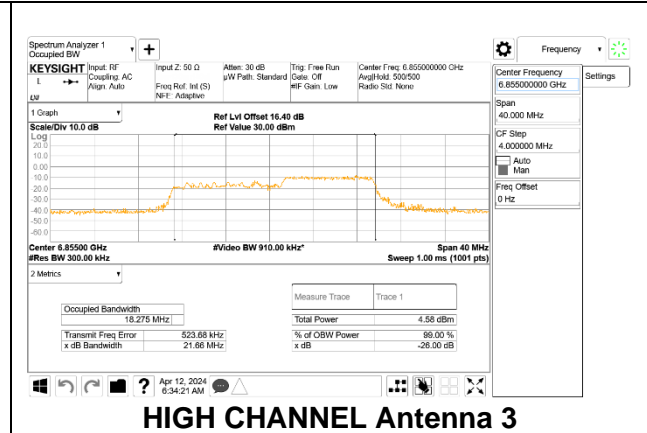

2TX Antenna 1 + Antenna 3 CDD OFDMA MODE: 106-Tones, RU Index 54

Channel	Frequency (MHz)	99% Bandwidth Antenna 1 (MHz)	99% Bandwidth Antenna 3 (MHz)
High	6855	18.352	18.275
H Straddle	6875	18.324	18.249

HIGH