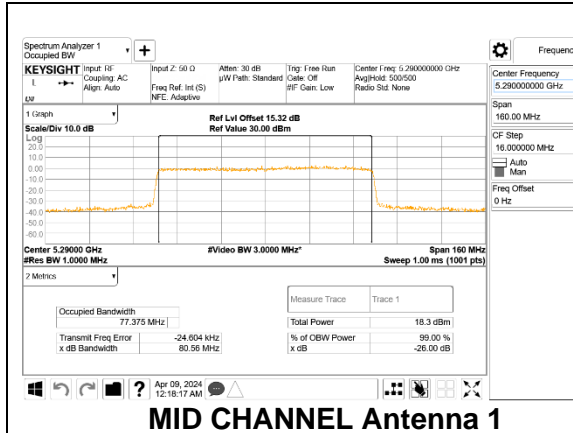

9.3.6. 802.11ax HE80 MODE 2TX IN THE 5.3GHz BAND

2TX Antenna 1 + Antenna 3 CDD OFDMA MODE: SU (Single User)

Channel	Frequency (MHz)	99% Bandwidth Antenna 1 (MHz)	99% Bandwidth Antenna 3 (MHz)
Mid	5290	77.375	76.778

MID CHANNEL