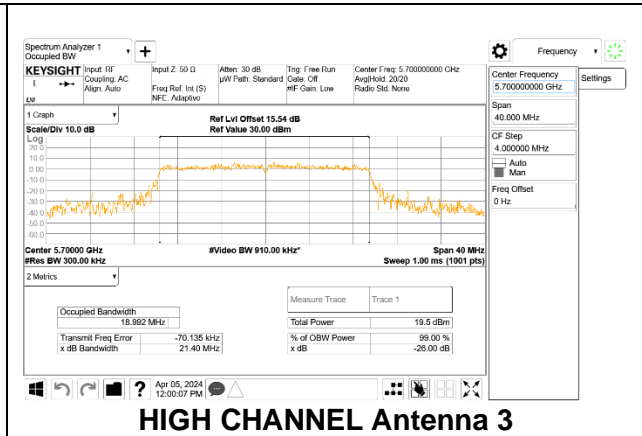

HIGH CHANNEL