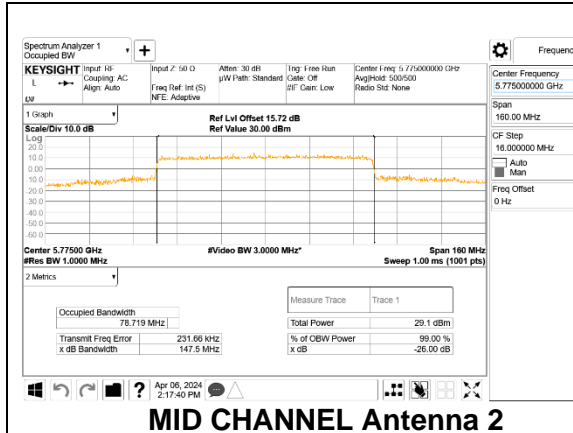

9.3.12. 802.11ax HE80 MODE 2TX IN THE 5.8GHz BAND

2TX Antenna 2 + Antenna 4 CDD OFDMA MODE: SU (Single User)

Channel	Frequency (MHz)	99% Bandwidth Antenna 2 (MHz)	99% Bandwidth Antenna 4 (MHz)
Mid	5775	78.719	77.754

MID CHANNEL