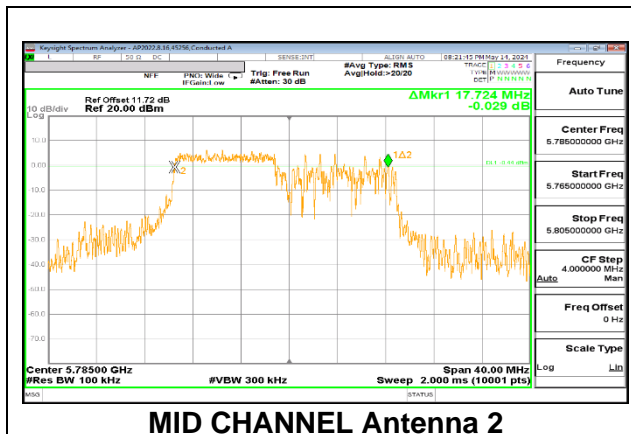

MID CHANNEL