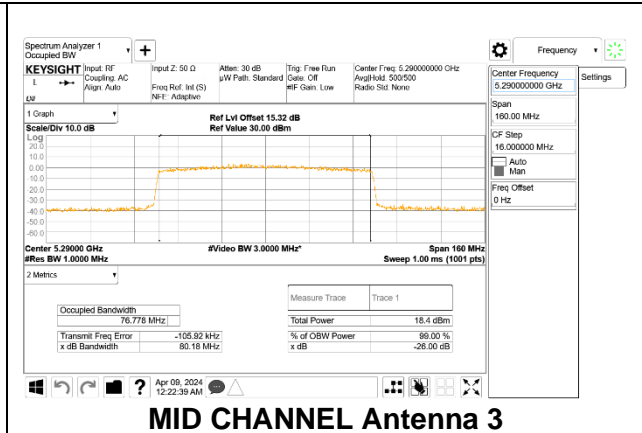

9.3.6. 802.11ax HE80 MODE 2TX IN THE 5.3GHz BAND

2TX Antenna 1 + Antenna 3 CDD OFDMA MODE: SU (Single User)

Channel	Frequency (MHz)	99% Bandwidth Antenna 1 (MHz)	99% Bandwidth Antenna 3 (MHz)
Mid	5290	77.375	76.778

MID CHANNEL