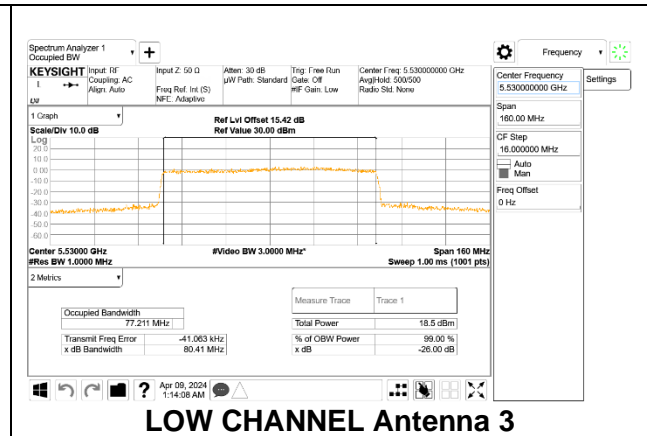

9.3.9. 802.11ax HE80 MODE 2TX IN THE 5.6GHz BAND

2TX Antenna 1 + Antenna 3 CDD OFDMA MODE: SU (Single User)

Channel	Frequency (MHz)	99% Bandwidth Antenna 1 (MHz)	99% Bandwidth Antenna 3 (MHz)
Low	5530	76.960	77.211
High	5610	77.125	76.949

LOW CHANNEL