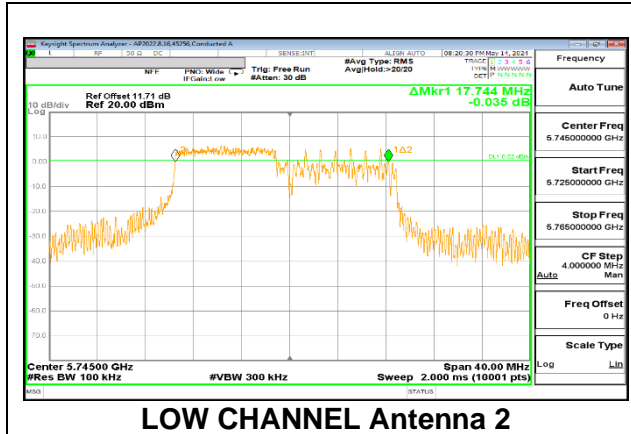

9.4.1. 802.11ax HE20 MODE 2TX IN THE 5.8GHz BAND

2TX Antenna 2 + Antenna 4 CDD OFDMA MODE: 106-Tones, RU Index 53

Channel	Frequency (MHz)	6 dB BW Antenna 2 (MHz)	6 dB BW Antenna 4 (MHz)	Minimum Limit (MHz)
Low	5745	17.740	15.848	0.5

LOW CHANNEL