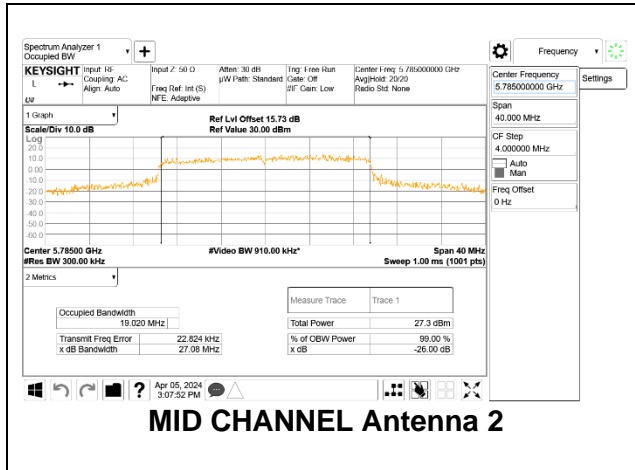

MID CHANNEL