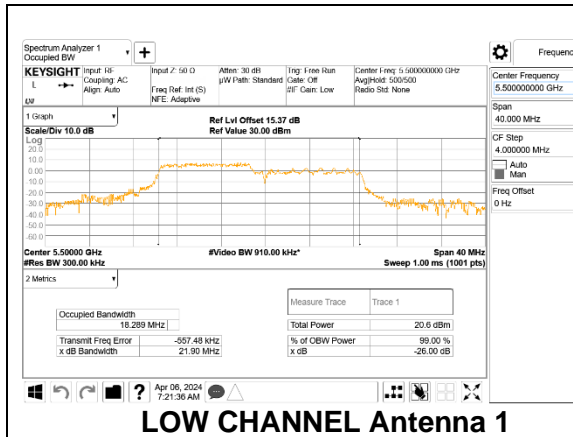

9.3.7. 802.11ax HE20 MODE 2TX IN THE 5.6GHZ BAND

2TX Antenna 1 + Antenna 3 CDD OFDMA MODE: 106-Tones, RU Index 53(L/M), 54(H)

Channel	Frequency (MHz)	99% Bandwidth Antenna 1 (MHz)	99% Bandwidth Antenna 3 (MHz)
Low	5500	18.289	18.228
Mid	5580	18.161	18.149
High	5700	18.287	18.265

LOW CHANNEL