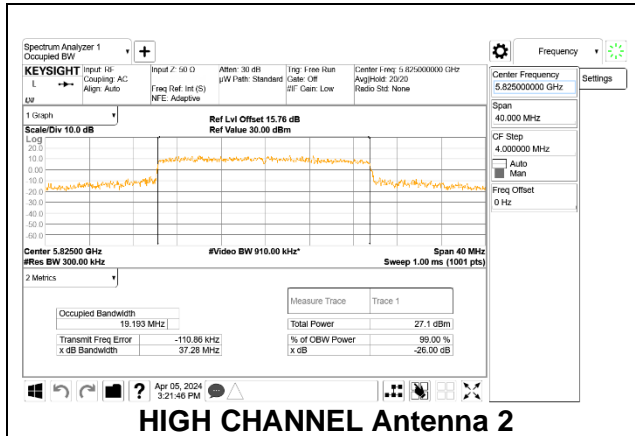

HIGH CHANNEL