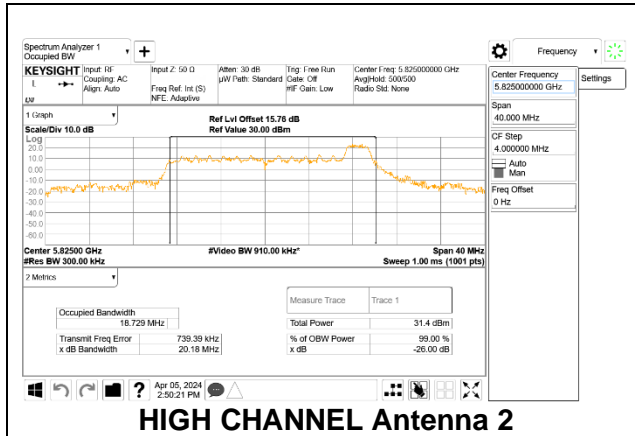

HIGH CHANNEL