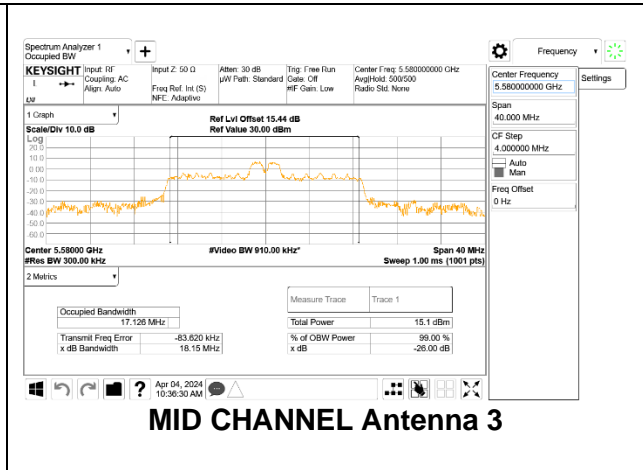

MID CHANNEL