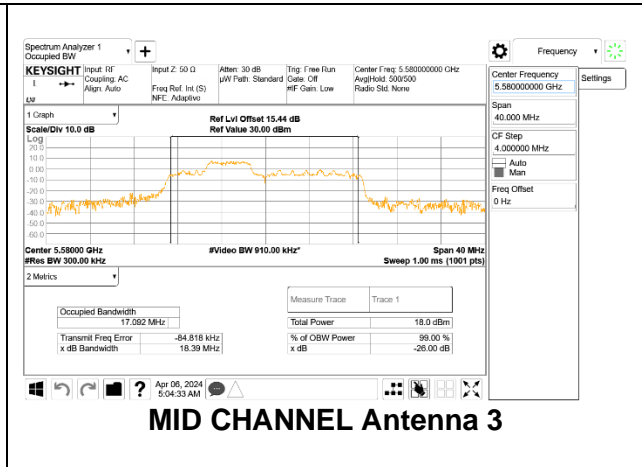

MID CHANNEL