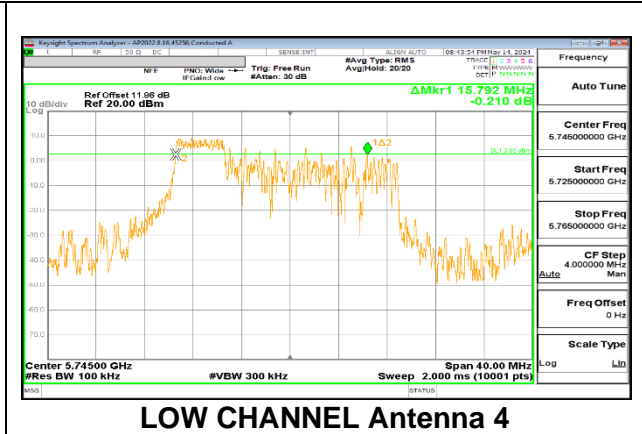

2TX Antenna 2 + Antenna 4 CDD OFDMA MODE: 52-Tones, RU Index 37

Channel	Frequency (MHz)	6 dB BW Antenna 2 (MHz)	6 dB BW Antenna 4 (MHz)	Minimum Limit (MHz)
Low	5745	17.108	15.792	0.5

LOW CHANNEL