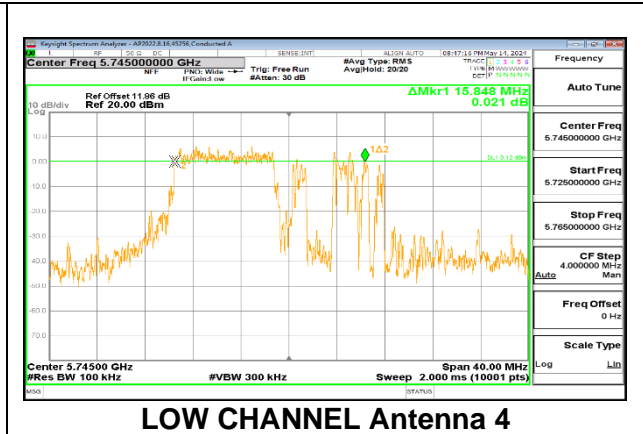

9.4.1. 802.11ax HE20 MODE 2TX IN THE 5.8GHz BAND

2TX Antenna 2 + Antenna 4 CDD OFDMA MODE: 106-Tones, RU Index 53

Channel	Frequency (MHz)	6 dB BW Antenna 2 (MHz)	6 dB BW Antenna 4 (MHz)	Minimum Limit (MHz)
Low	5745	17.740	15.848	0.5

LOW CHANNEL