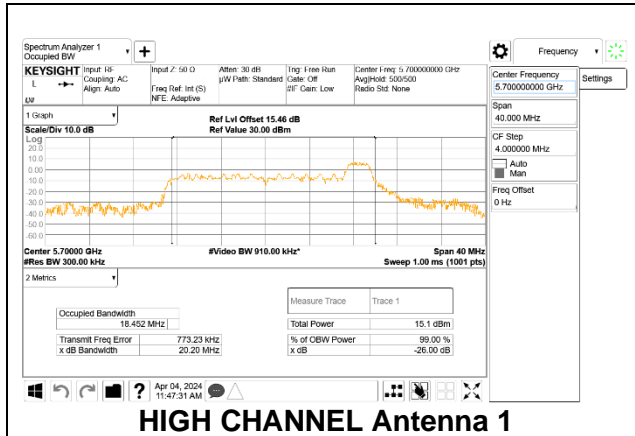

HIGH CHANNEL