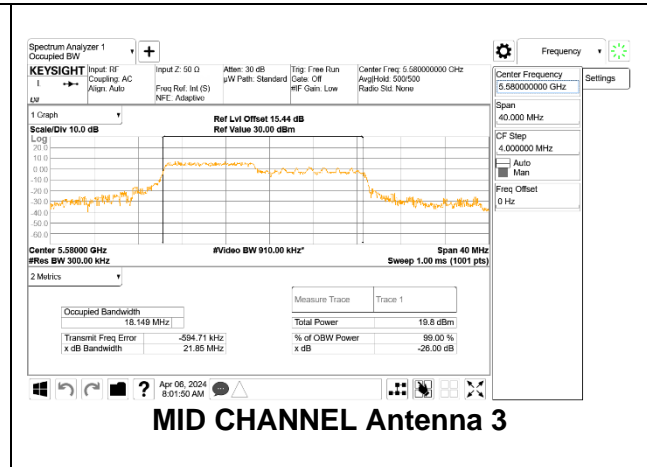

MID CHANNEL