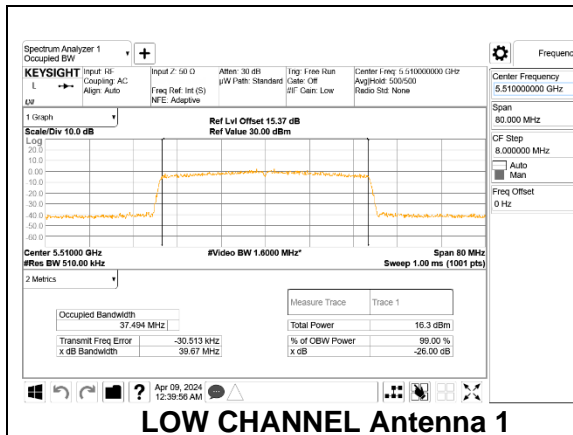

9.3.8. 802.11ax HE40 MODE 2TX IN THE 5.6GHz BAND

2TX Antenna 1 + Antenna 3 CDD OFDMA MODE: SU (Single User)

Channel	Frequency (MHz)	99% Bandwidth Antenna 1 (MHz)	99% Bandwidth Antenna 3 (MHz)
Low	5510	37.494	37.479
Mid	5550	37.507	37.511
High	5670	37.843	37.570

LOW CHANNEL