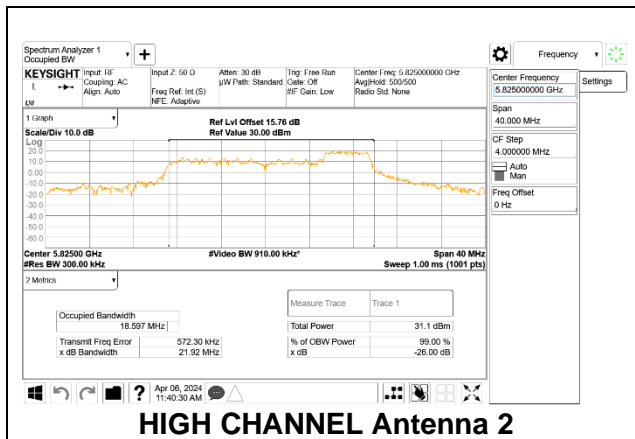

HIGH CHANNEL