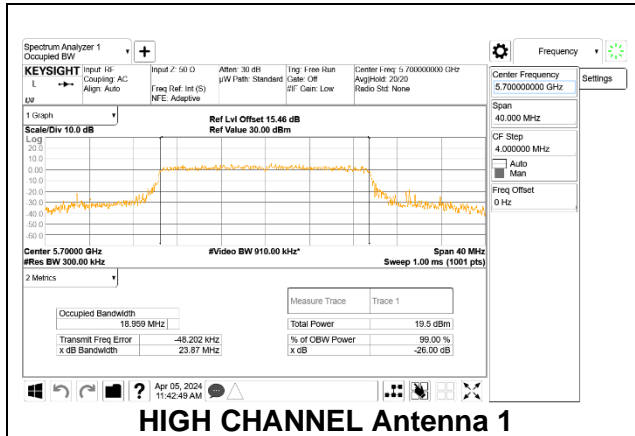

HIGH CHANNEL