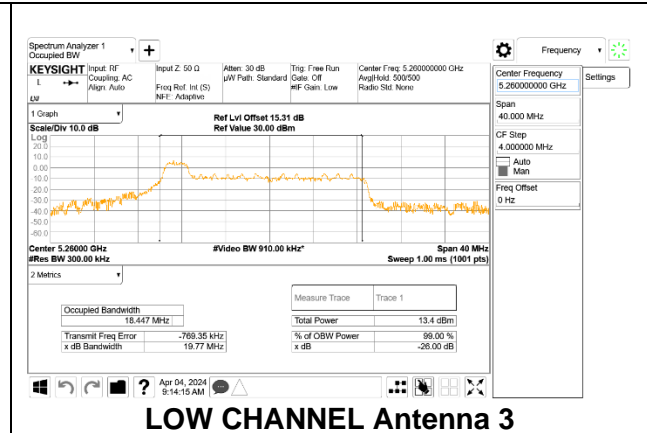

2TX Antenna 1 + Antenna 3 CDD OFDMA MODE: 26-Tones, RU Index 0(L), 4(M), 8(H)

Channel	Frequency (MHz)	99% Bandwidth Antenna 1 (MHz)	99% Bandwidth Antenna 3 (MHz)
Low	5260	18.267	18.447
Mid	5300	17.105	17.107
High	5320	18.454	18.624

LOW CHANNEL