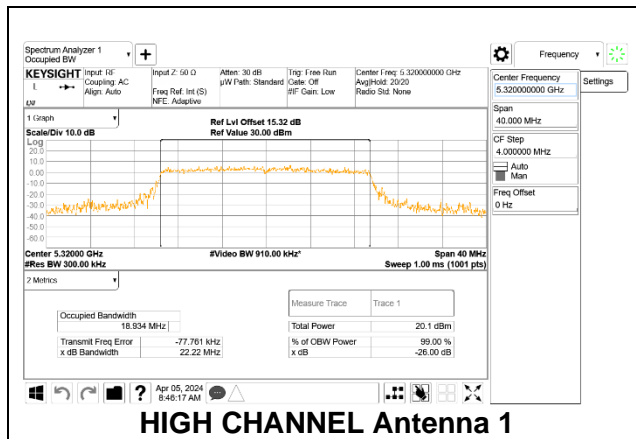

HIGH CHANNEL