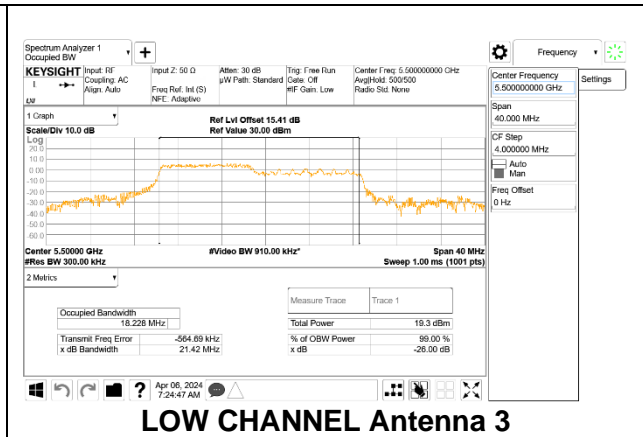

9.3.7. 802.11ax HE20 MODE 2TX IN THE 5.6GHZ BAND

2TX Antenna 1 + Antenna 3 CDD OFDMA MODE: 106-Tones, RU Index 53(L/M), 54(H)

Channel	Frequency (MHz)	99% Bandwidth Antenna 1 (MHz)	99% Bandwidth Antenna 3 (MHz)
Low	5500	18.289	18.228
Mid	5580	18.161	18.149
High	5700	18.287	18.265

LOW CHANNEL