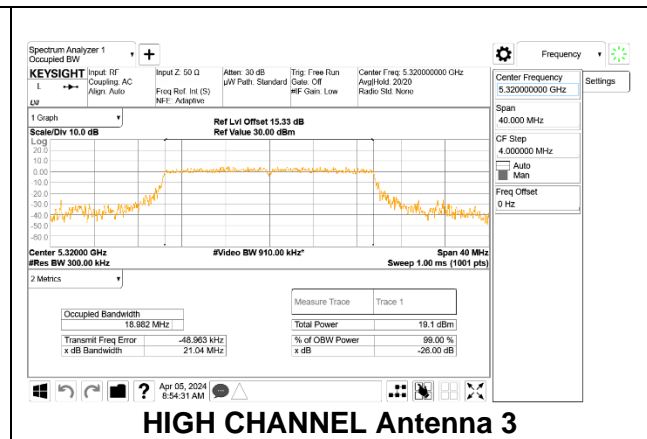

HIGH CHANNEL