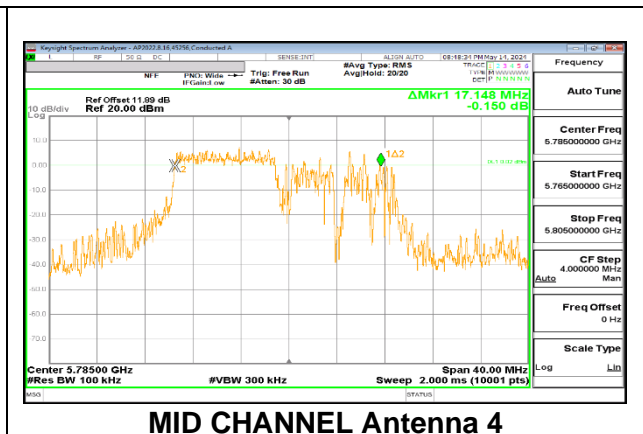

MID CHANNEL