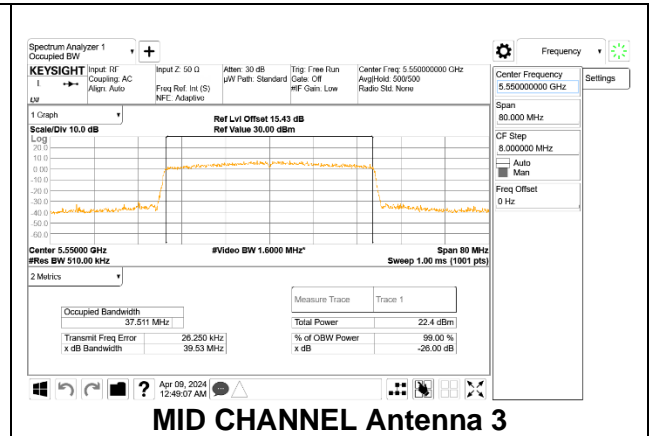

MID CHANNEL