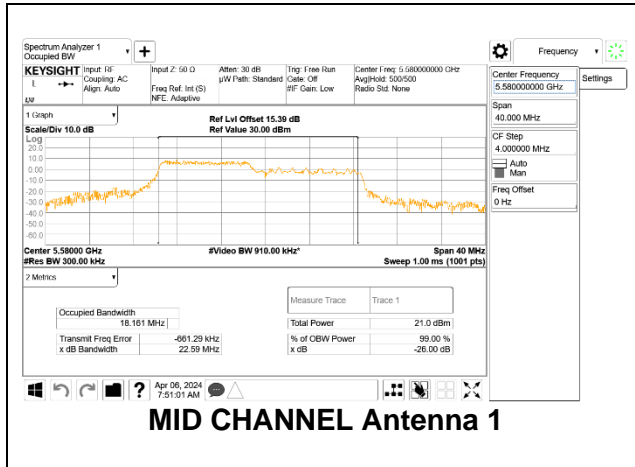

MID CHANNEL