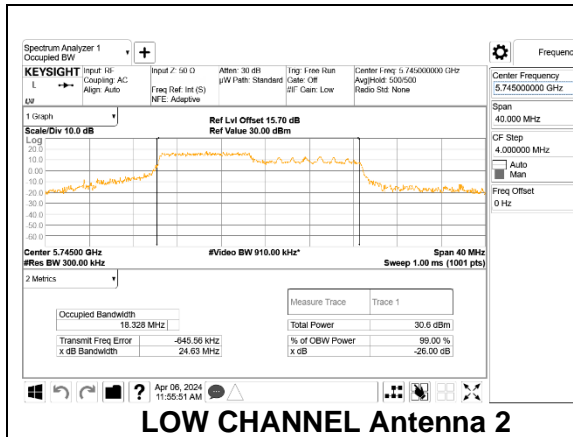

9.3.10. 802.11ax HE20 MODE 2TX IN THE 5.8GHz BAND

2TX Antenna 2 + Antenna 4 CDD OFDMA MODE: 106-Tones, RU Index 53(L/M), 54(H)

Channel	Frequency (MHz)	99% Bandwidth Antenna 2 (MHz)	99% Bandwidth Antenna 4 (MHz)
Low	5745	18.328	18.428
Mid	5785	18.340	18.348
High	5825	18.473	18.437

LOW CHANNEL