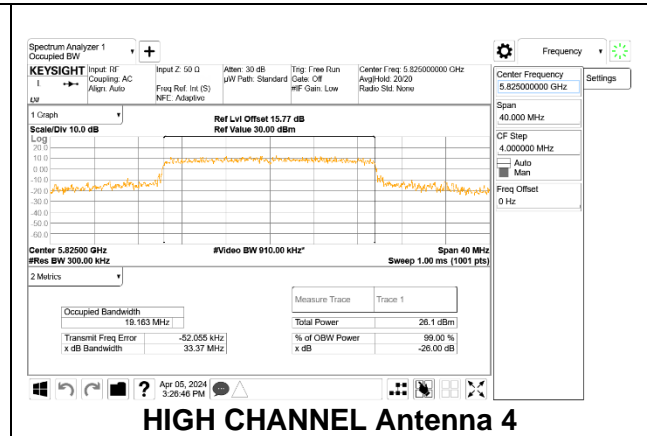

HIGH CHANNEL