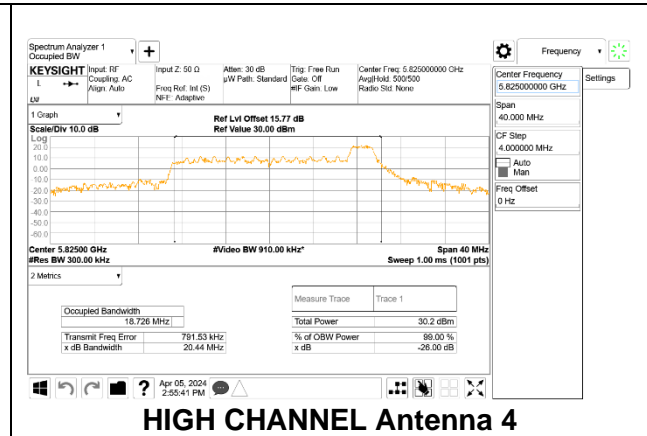

HIGH CHANNEL