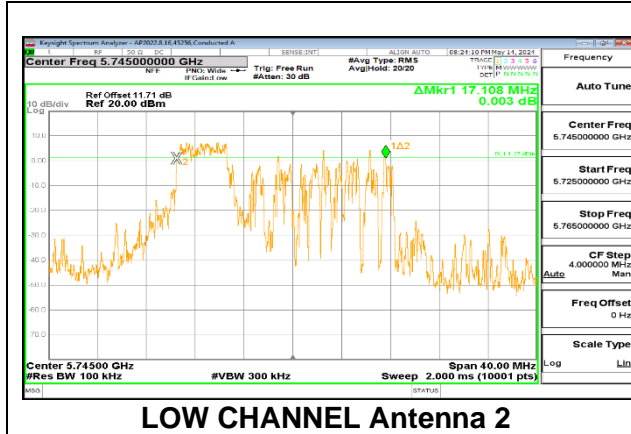

2TX Antenna 2 + Antenna 4 CDD OFDMA MODE: 52-Tones, RU Index 37

Channel	Frequency (MHz)	6 dB BW Antenna 2 (MHz)	6 dB BW Antenna 4 (MHz)	Minimum Limit (MHz)
Low	5745	17.108	15.792	0.5

LOW CHANNEL