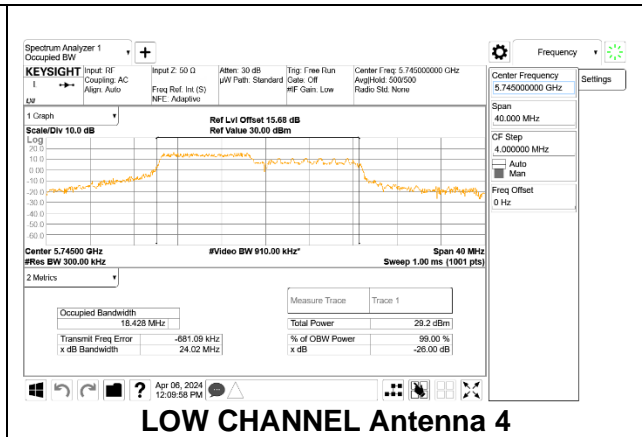

9.3.10. 802.11ax HE20 MODE 2TX IN THE 5.8GHz BAND

2TX Antenna 2 + Antenna 4 CDD OFDMA MODE: 106-Tones, RU Index 53(L/M), 54(H)

Channel	Frequency (MHz)	99% Bandwidth Antenna 2 (MHz)	99% Bandwidth Antenna 4 (MHz)
Low	5745	18.328	18.428
Mid	5785	18.340	18.348
High	5825	18.473	18.437

LOW CHANNEL