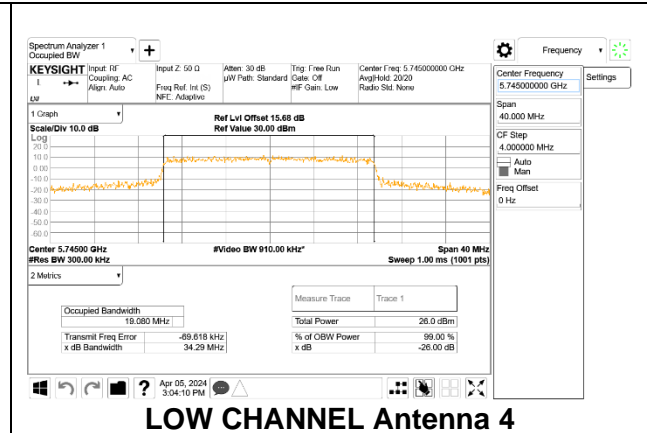

2TX Antenna 2 + Antenna 4 CDD MODE: SU (Single User)

Channel	Frequency (MHz)	99% Bandwidth Antenna 2 (MHz)	99% Bandwidth Antenna 4 (MHz)
Low	5745	19.136	19.080
Mid	5785	19.020	19.069
High	5825	19.193	19.163

LOW CHANNEL