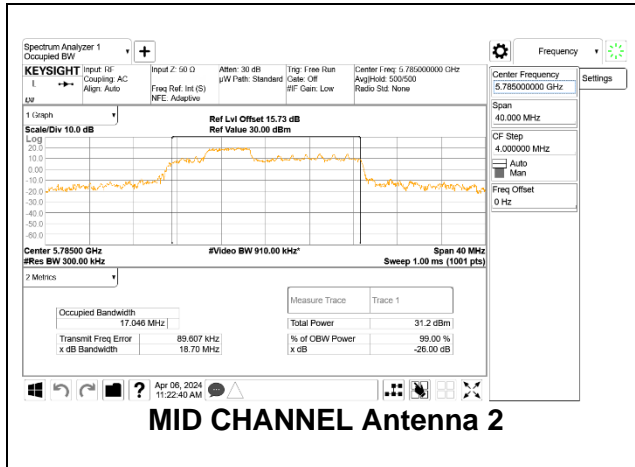

MID CHANNEL