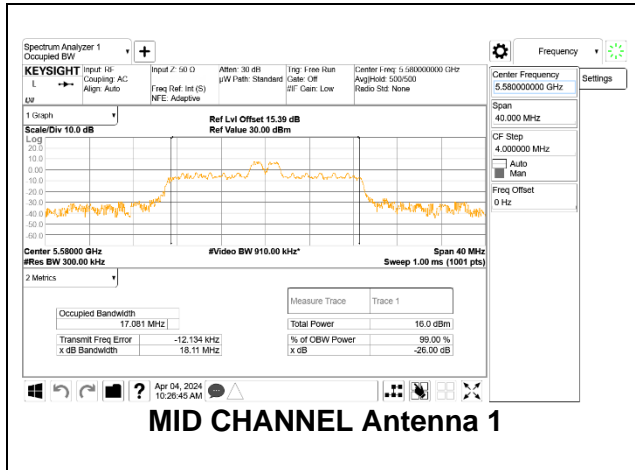

MID CHANNEL