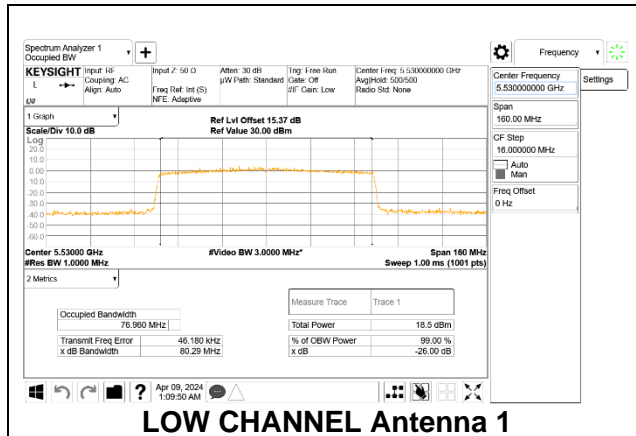

9.3.9. 802.11ax HE80 MODE 2TX IN THE 5.6GHz BAND

2TX Antenna 1 + Antenna 3 CDD OFDMA MODE: SU (Single User)

Channel	Frequency (MHz)	99% Bandwidth Antenna 1 (MHz)	99% Bandwidth Antenna 3 (MHz)
Low	5530	76.960	77.211
High	5610	77.125	76.949

LOW CHANNEL