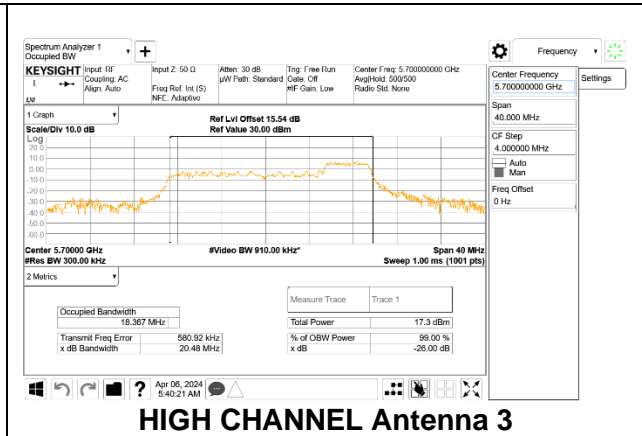

HIGH CHANNEL