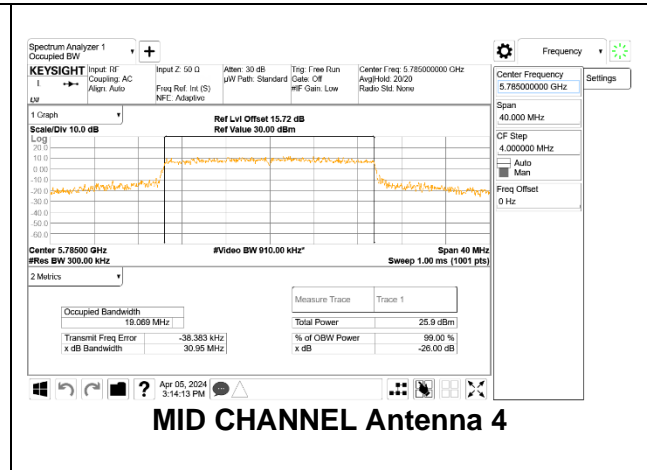

MID CHANNEL