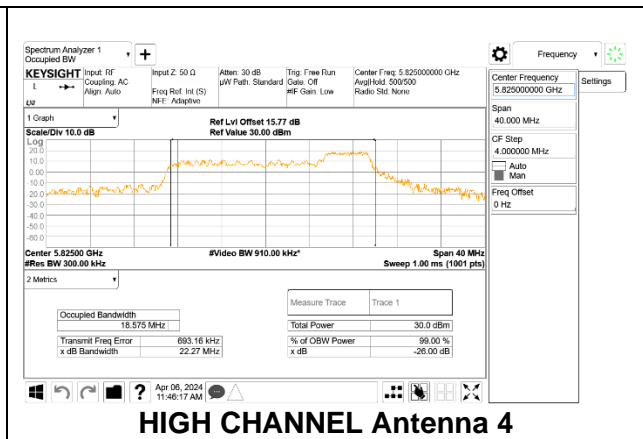

HIGH CHANNEL