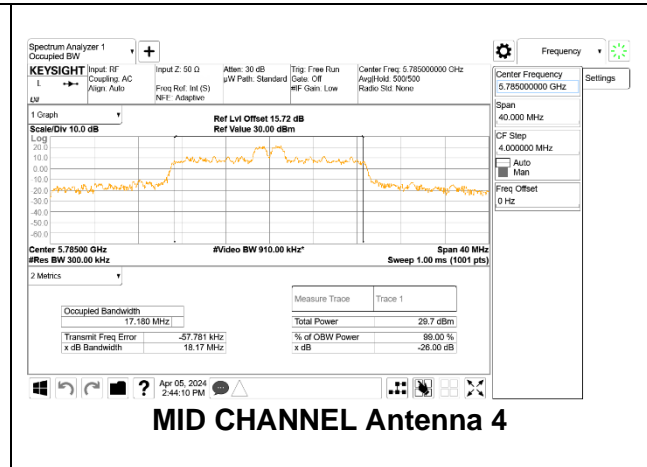

MID CHANNEL