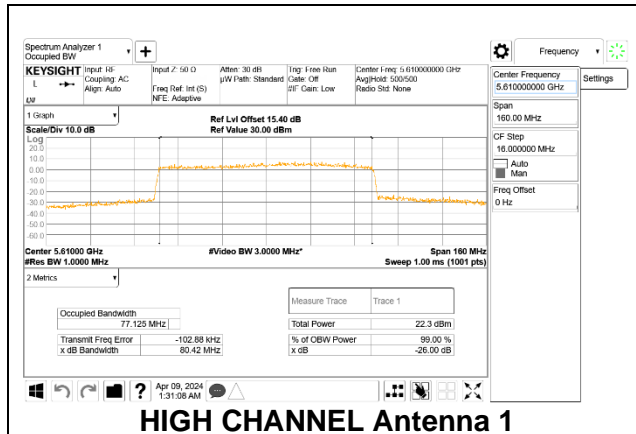

HIGH CHANNEL