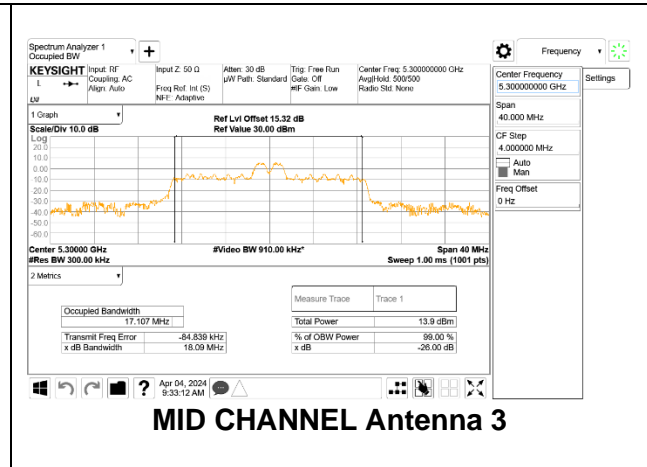

MID CHANNEL