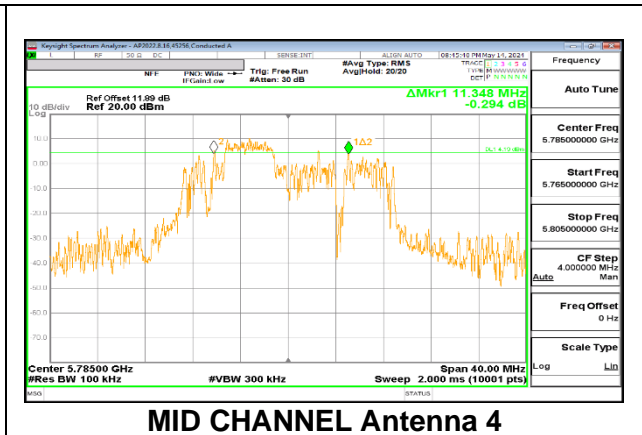

MID CHANNEL