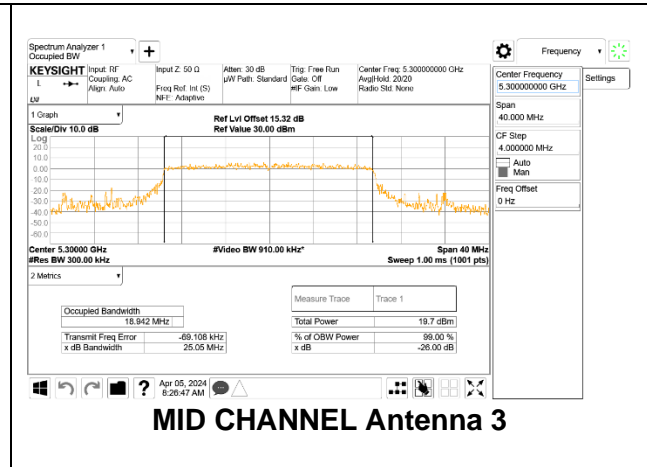

MID CHANNEL