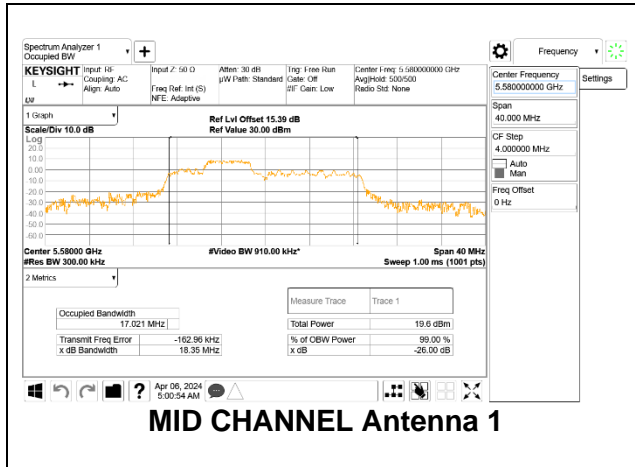

MID CHANNEL