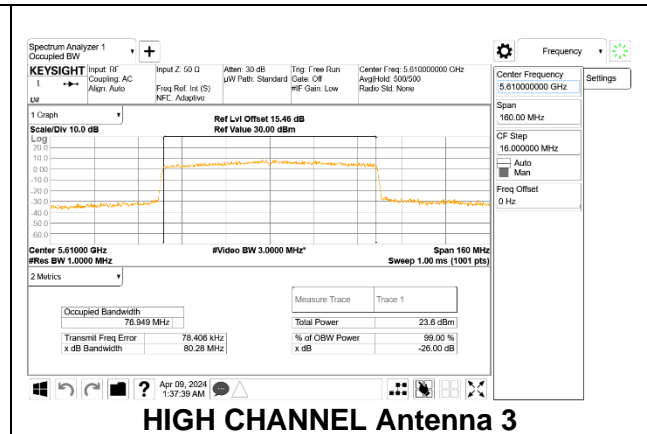

HIGH CHANNEL