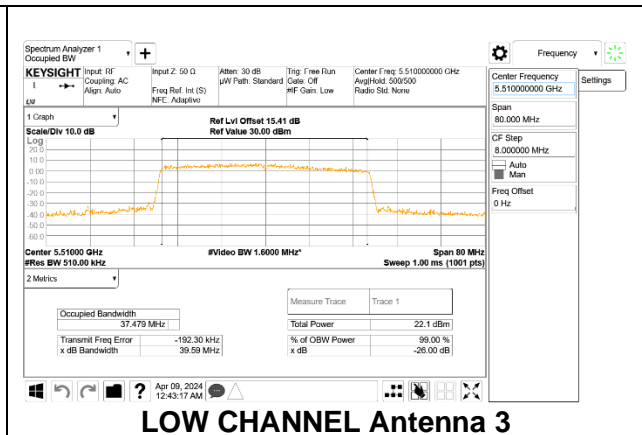

9.3.8. 802.11ax HE40 MODE 2TX IN THE 5.6GHz BAND

2TX Antenna 1 + Antenna 3 CDD OFDMA MODE: SU (Single User)

Channel	Frequency (MHz)	99% Bandwidth Antenna 1 (MHz)	99% Bandwidth Antenna 3 (MHz)
Low	5510	37.494	37.479
Mid	5550	37.507	37.511
High	5670	37.843	37.570

LOW CHANNEL