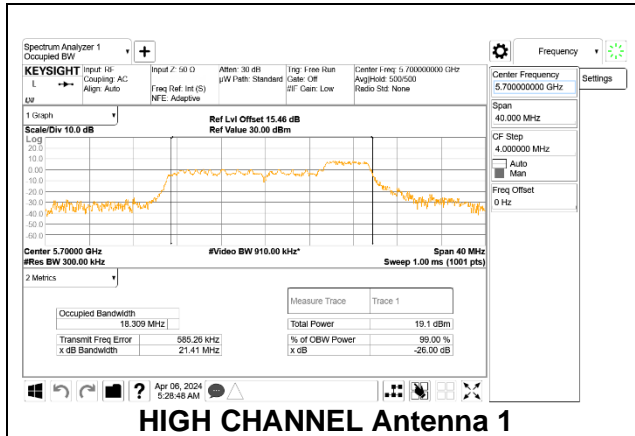

HIGH CHANNEL