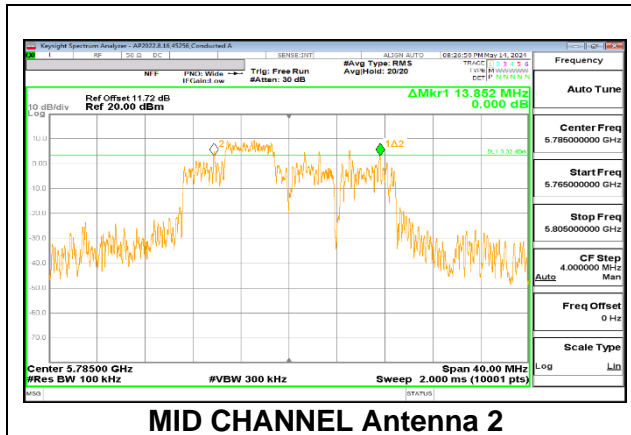

MID CHANNEL