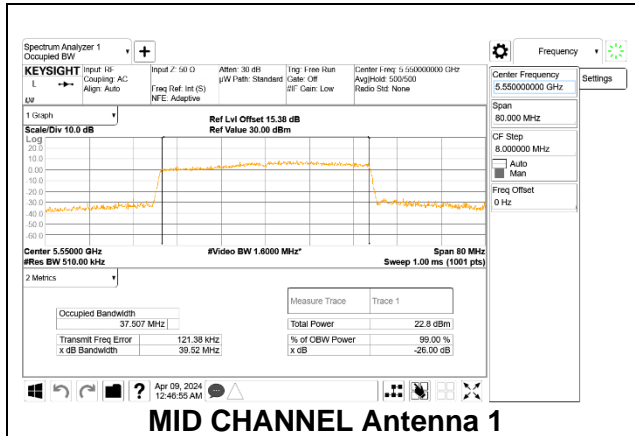

MID CHANNEL