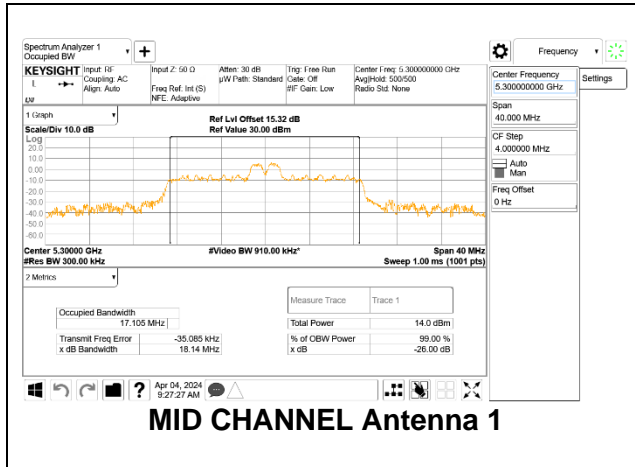

MID CHANNEL