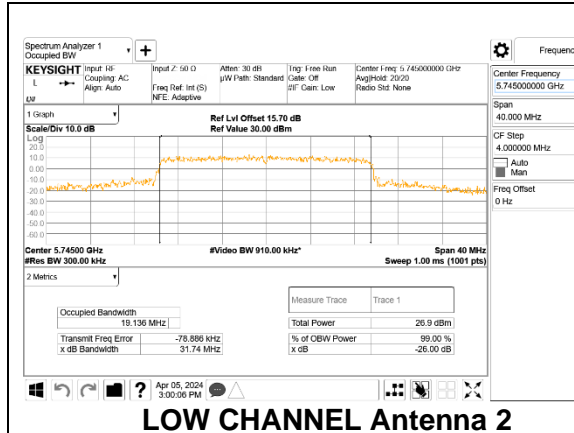

2TX Antenna 2 + Antenna 4 CDD MODE: SU (Single User)

Channel	Frequency (MHz)	99% Bandwidth Antenna 2 (MHz)	99% Bandwidth Antenna 4 (MHz)
Low	5745	19.136	19.080
Mid	5785	19.020	19.069
High	5825	19.193	19.163

LOW CHANNEL