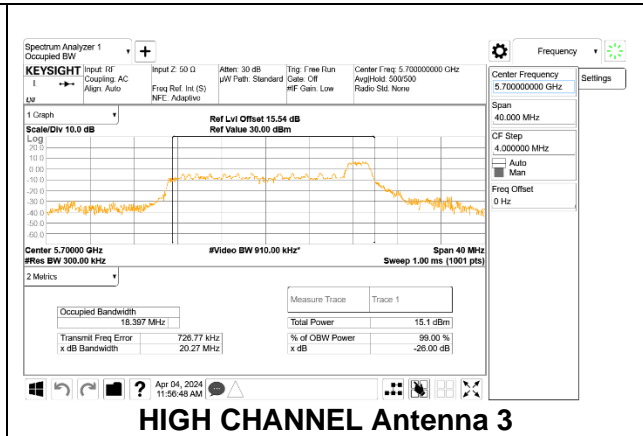

HIGH CHANNEL