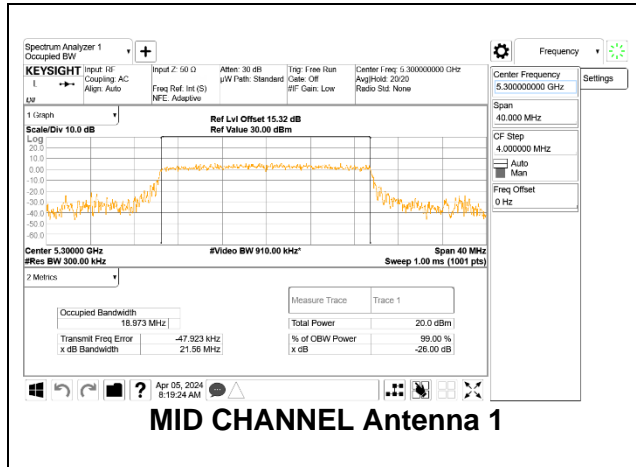

MID CHANNEL