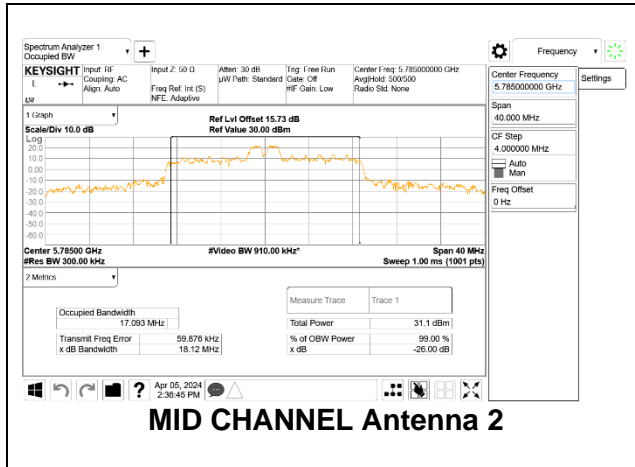

MID CHANNEL