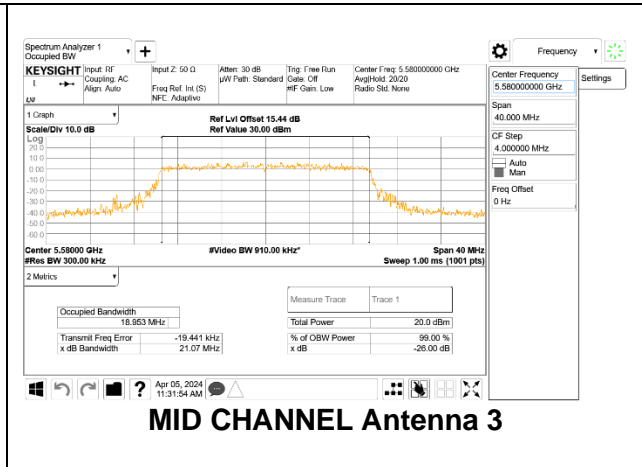

MID CHANNEL