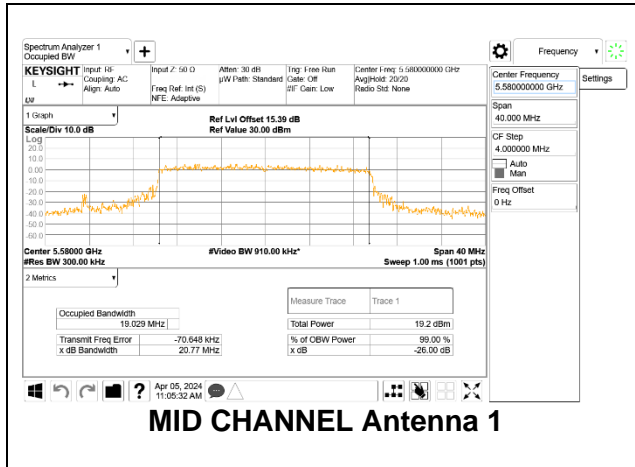

MID CHANNEL