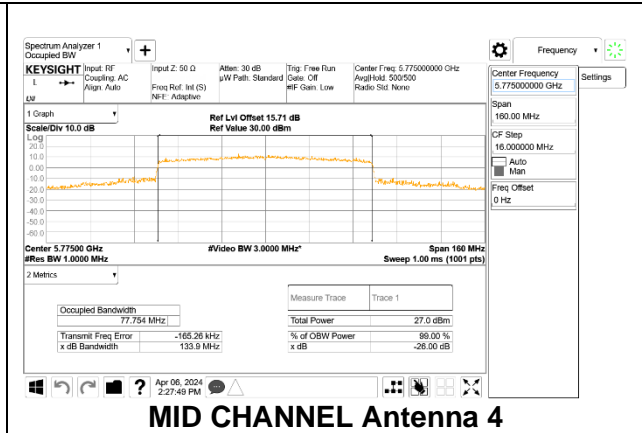

9.3.12. 802.11ax HE80 MODE 2TX IN THE 5.8GHz BAND

2TX Antenna 2 + Antenna 4 CDD OFDMA MODE: SU (Single User)

Channel	Frequency (MHz)	99% Bandwidth Antenna 2 (MHz)	99% Bandwidth Antenna 4 (MHz)
Mid	5775	78.719	77.754

MID CHANNEL