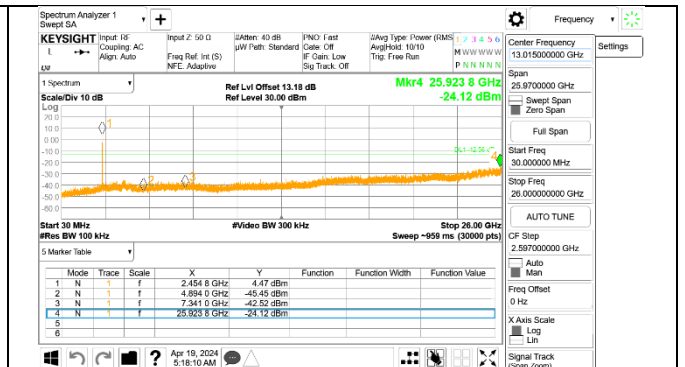

HIGH CHANNEL 7 BANDEDGE Antenna 3

OUT-OF-BAND HIGH CHANNEL 7 Antenna 3

HIGH CHANNEL 8

HIGH CHANNEL 8 BANDEDGE Antenna 1

OUT-OF-BAND HIGH CHANNEL 8 Antenna 1

HIGH CHANNEL 9

HIGH CHANNEL 10

HIGH CHANNEL 10 BANDEDGE Antenna 1

OUT-OF-BAND HIGH CHANNEL 10 Antenna 1

HIGH CHANNEL 10 BANDEDGE Antenna 3

OUT-OF-BAND HIGH CHANNEL 10 Antenna 3

HIGH CHANNEL 11

HIGH CHANNEL 11 BANDEDGE Antenna 1

OUT-OF-BAND HIGH CHANNEL 11 Antenna 1

2TX Antenna 1 + Antenna 3 CDD OFDMA MODE: 52-Tones, RU Index 37