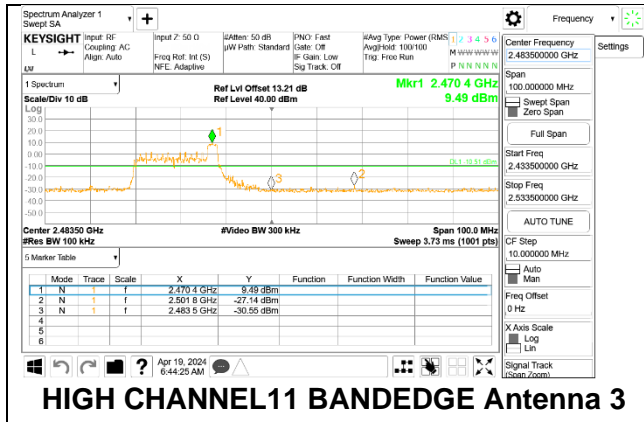

OUT-OF-BAND HIGH CHANNEL 10 Antenna 1

HIGH CHANNEL 10 BANDEDGE Antenna 3

OUT-OF-BAND HIGH CHANNEL 10 Antenna 3

HIGH CHANNEL 11

HIGH CHANNEL 11 BANDEDGE Antenna 1

OUT-OF-BAND HIGH CHANNEL 11 Antenna 1

2TX Antenna 1 + Antenna 3 CDD OFDMA MODE: 52-Tones, RU Index 37