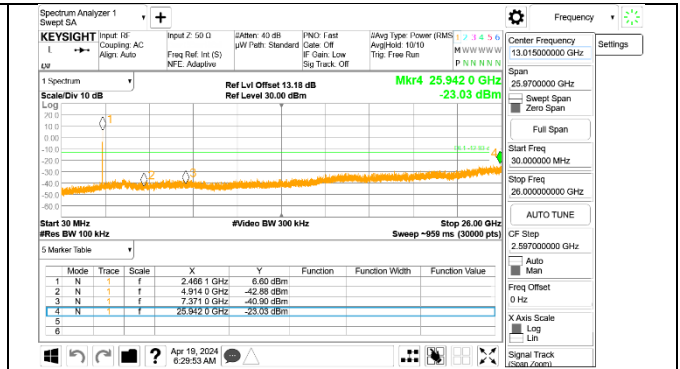

HIGH CHANNEL 7 BANDEDGE Antenna 3

OUT-OF-BAND HIGH CHANNEL 7 Antenna 3

HIGH CHANNEL 8

HIGH CHANNEL 8 BANDEDGE Antenna 1

OUT-OF-BAND HIGH CHANNEL 8 Antenna 1

HIGH CHANNEL 9

HIGH CHANNEL 10

HIGH CHANNEL 10 BANDEDGE Antenna 1

OUT-OF-BAND HIGH CHANNEL 10 Antenna 1

HIGH CHANNEL 10 BANDEDGE Antenna 3

OUT-OF-BAND HIGH CHANNEL 10 Antenna 3

HIGH CHANNEL 11

HIGH CHANNEL 11 BANDEDGE Antenna 1

OUT-OF-BAND HIGH CHANNEL 11 Antenna 1

2TX Antenna 1 + Antenna 3 CDD OFDMA MODE: 52-Tones, RU Index 37