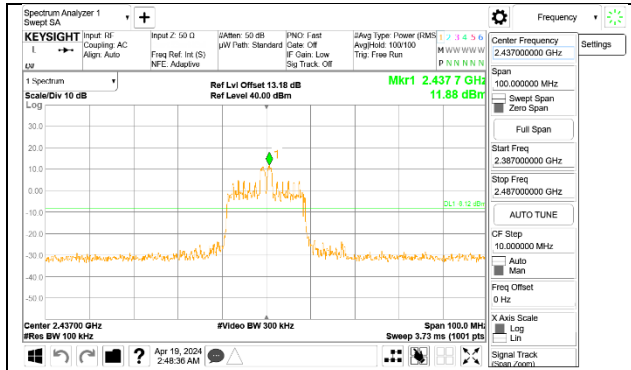

**2TX Antenna 1 + Antenna 3 CDD OFDMA MODE: 26-Tones, RU Index 4
 MID CHANNEL 6**

2TX Antenna 1 + Antenna 3 CDD OFDMA MODE: 26-Tones, RU Index 8

HIGH CHANNEL 7

HIGH CHANNEL 7 BANDEDGE Antenna 1

OUT-OF-BAND HIGH CHANNEL 7 Antenna 1