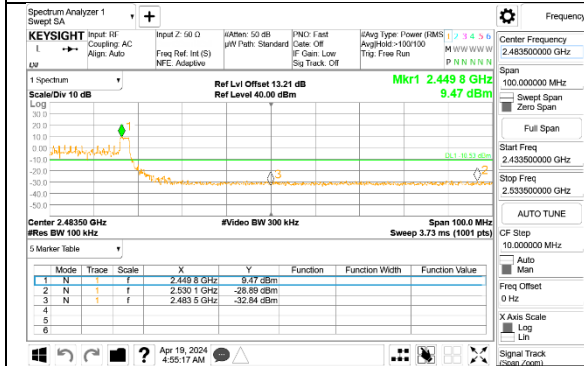

**2TX Antenna 1 + Antenna 3 CDD OFDMA MODE: 26-Tones, RU Index 4
 MID CHANNEL 6**

2TX Antenna 1 + Antenna 3 CDD OFDMA MODE: 26-Tones, RU Index 8

HIGH CHANNEL 7

HIGH CHANNEL 7 BANDEDGE Antenna 1

OUT-OF-BAND HIGH CHANNEL 7 Antenna 1