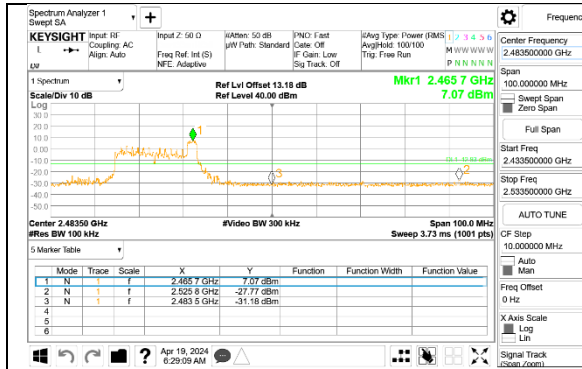

HIGH CHANNEL 7 BANDEDGE Antenna 3

OUT-OF-BAND HIGH CHANNEL 7 Antenna 3

HIGH CHANNEL 8

HIGH CHANNEL 8 BANDEDGE Antenna 1

OUT-OF-BAND HIGH CHANNEL 8 Antenna 1

HIGH CHANNEL 9

HIGH CHANNEL 10

HIGH CHANNEL 10 BANDEDGE Antenna 1

OUT-OF-BAND HIGH CHANNEL 10 Antenna 1

HIGH CHANNEL 10 BANDEDGE Antenna 3

OUT-OF-BAND HIGH CHANNEL 10 Antenna 3

HIGH CHANNEL 11

HIGH CHANNEL 11 BANDEDGE Antenna 1

OUT-OF-BAND HIGH CHANNEL 11 Antenna 1

2TX Antenna 1 + Antenna 3 CDD OFDMA MODE: 52-Tones, RU Index 37