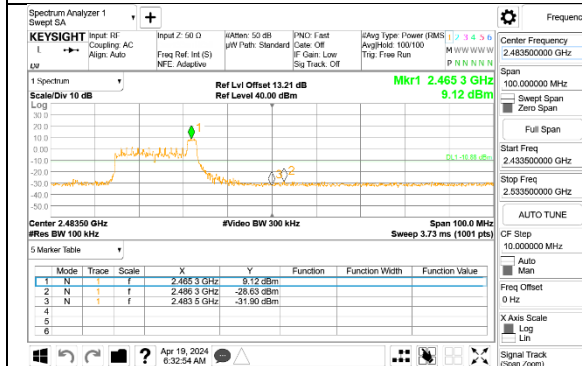

HIGH CHANNEL 7 BANDEDGE Antenna 3

OUT-OF-BAND HIGH CHANNEL 7 Antenna 3

HIGH CHANNEL 8

HIGH CHANNEL 8 BANDEDGE Antenna 1

OUT-OF-BAND HIGH CHANNEL 8 Antenna 1

HIGH CHANNEL 9

HIGH CHANNEL 10

HIGH CHANNEL 10 BANDEDGE Antenna 1

OUT-OF-BAND HIGH CHANNEL 10 Antenna 1

HIGH CHANNEL 10 BANDEDGE Antenna 3

OUT-OF-BAND HIGH CHANNEL 10 Antenna 3

HIGH CHANNEL 11

HIGH CHANNEL 11 BANDEDGE Antenna 1

OUT-OF-BAND HIGH CHANNEL 11 Antenna 1

2TX Antenna 1 + Antenna 3 CDD OFDMA MODE: 52-Tones, RU Index 37