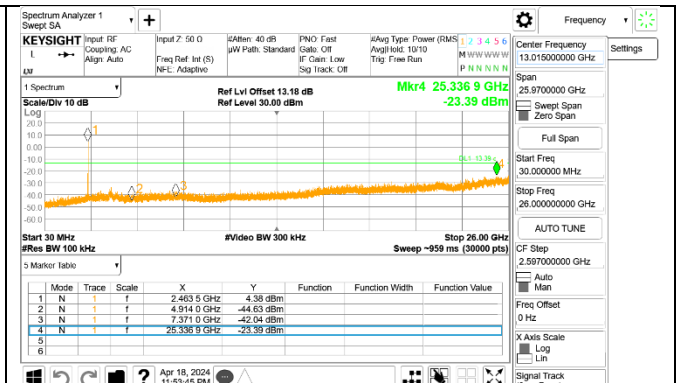

LOW CHANNEL 5 BANDEDGE Antenna 3

OUT-OF-BAND LOW CHANNEL 5 Antenna 3

2TX Antenna 1 + Antenna 3 CDD OFDMA MODE: 52-Tones, RU Index 38
MID CHANNEL 6

2TX Antenna 1 + Antenna 3 CDD OFDMA MODE: 52-Tones, RU Index 40

HIGH CHANNEL 7

HIGH CHANNEL 8

HIGH CHANNEL 9

HIGH CHANNEL 10

HIGH CHANNEL 10 BANDEDGE Antenna 1

OUT-OF-BAND HIGH CHANNEL 10 Antenna 1

HIGH CHANNEL 10 BANDEDGE Antenna 3

OUT-OF-BAND HIGH CHANNEL 10 Antenna 3