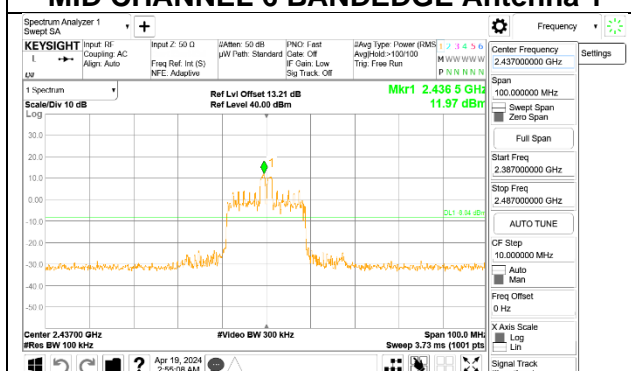

**2TX Antenna 1 + Antenna 3 CDD OFDMA MODE: 26-Tones, RU Index 4
 MID CHANNEL 6**

2TX Antenna 1 + Antenna 3 CDD OFDMA MODE: 26-Tones, RU Index 8

HIGH CHANNEL 7

HIGH CHANNEL 7 BANDEDGE Antenna 1

OUT-OF-BAND HIGH CHANNEL 7 Antenna 1