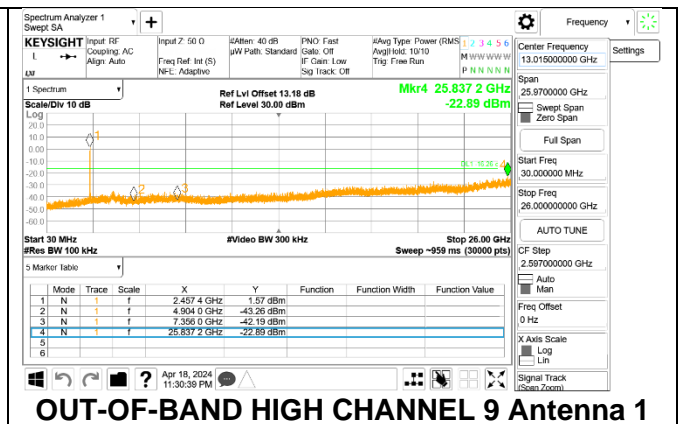

LOW CHANNEL 5 BANDEDGE Antenna 3

OUT-OF-BAND LOW CHANNEL 5 Antenna 3

2TX Antenna 1 + Antenna 3 CDD OFDMA MODE: 52-Tones, RU Index 38
MID CHANNEL 6

2TX Antenna 1 + Antenna 3 CDD OFDMA MODE: 52-Tones, RU Index 40

HIGH CHANNEL 7

HIGH CHANNEL 8

HIGH CHANNEL 9

HIGH CHANNEL 10

HIGH CHANNEL 10 BANDEDGE Antenna 1

OUT-OF-BAND HIGH CHANNEL 10 Antenna 1

HIGH CHANNEL 10 BANDEDGE Antenna 3

OUT-OF-BAND HIGH CHANNEL 10 Antenna 3