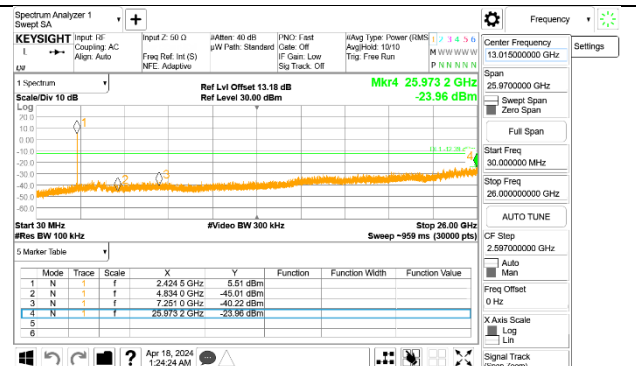

LOW CHANNEL 1

LOW CHANNEL 1 BANDEDGE Antenna 1

OUT-OF-BAND LOW CHANNEL 1 Antenna 1

LOW CHANNEL 1 BANDEDGE Antenna 3

OUT-OF-BAND LOW CHANNEL 1 Antenna 3

LOW CHANNEL 2

LOW CHANNEL 2 BANDEDGE Antenna 1

OUT-OF-BAND LOW CHANNEL 2 Antenna 1

LOW CHANNEL 2 BANDEDGE Antenna 3

OUT-OF-BAND LOW CHANNEL 2 Antenna 3

LOW CHANNEL 3

LOW CHANNEL 3 BANDEDGE Antenna 1

OUT-OF-BAND LOW CHANNEL 3 Antenna 1

LOW CHANNEL 3 BANDEDGE Antenna 3

OUT-OF-BAND LOW CHANNEL 3 Antenna 3