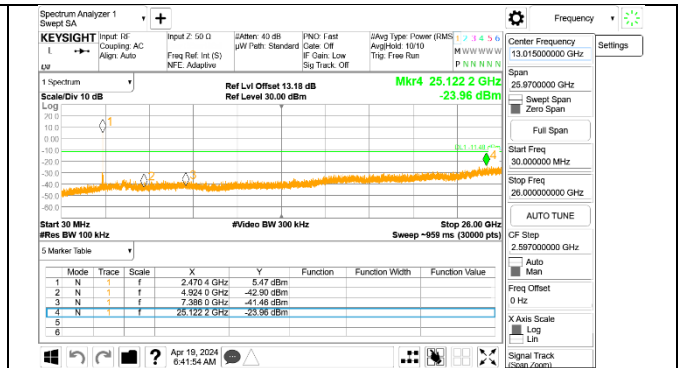

OUT-OF-BAND HIGH CHANNEL 10 Antenna 1

HIGH CHANNEL 10 BANDEDGE Antenna 3

OUT-OF-BAND HIGH CHANNEL 10 Antenna 3

HIGH CHANNEL 11

HIGH CHANNEL 11 BANDEDGE Antenna 1

OUT-OF-BAND HIGH CHANNEL 11 Antenna 1

2TX Antenna 1 + Antenna 3 CDD OFDMA MODE: 52-Tones, RU Index 37

LOW CHANNEL 1

LOW CHANNEL 1 BANDEDGE Antenna 1

OUT-OF-BAND LOW CHANNEL 1 Antenna 1

LOW CHANNEL 1 BANDEDGE Antenna 3

OUT-OF-BAND LOW CHANNEL 1 Antenna 3

LOW CHANNEL 2

LOW CHANNEL 2 BANDEDGE Antenna 1

OUT-OF-BAND LOW CHANNEL 2 Antenna 1