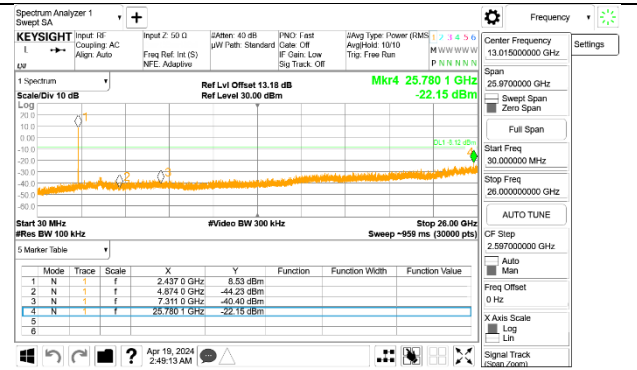

**2TX Antenna 1 + Antenna 3 CDD OFDMA MODE: 26-Tones, RU Index 4
 MID CHANNEL 6**

2TX Antenna 1 + Antenna 3 CDD OFDMA MODE: 26-Tones, RU Index 8

HIGH CHANNEL 7

HIGH CHANNEL 7 BANDEDGE Antenna 1

OUT-OF-BAND HIGH CHANNEL 7 Antenna 1