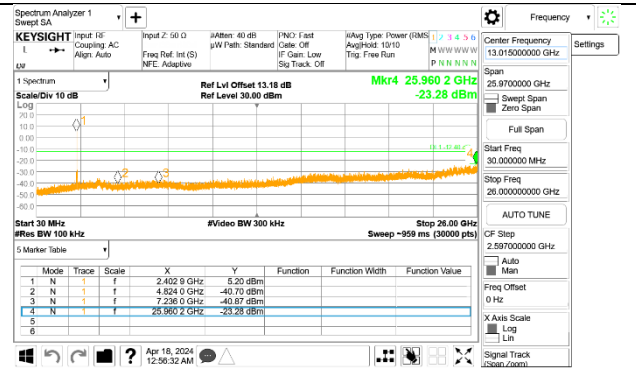

OUT-OF-BAND HIGH CHANNEL 10 Antenna 1

HIGH CHANNEL 10 BANDEDGE Antenna 3

OUT-OF-BAND HIGH CHANNEL 10 Antenna 3

HIGH CHANNEL 11

HIGH CHANNEL 11 BANDEDGE Antenna 1

OUT-OF-BAND HIGH CHANNEL 11 Antenna 1

2TX Antenna 1 + Antenna 3 CDD OFDMA MODE: 52-Tones, RU Index 37

LOW CHANNEL 1

LOW CHANNEL 1 BANDEDGE Antenna 1

OUT-OF-BAND LOW CHANNEL 1 Antenna 1

LOW CHANNEL 1 BANDEDGE Antenna 3

OUT-OF-BAND LOW CHANNEL 1 Antenna 3

LOW CHANNEL 2

LOW CHANNEL 2 BANDEDGE Antenna 1

OUT-OF-BAND LOW CHANNEL 2 Antenna 1