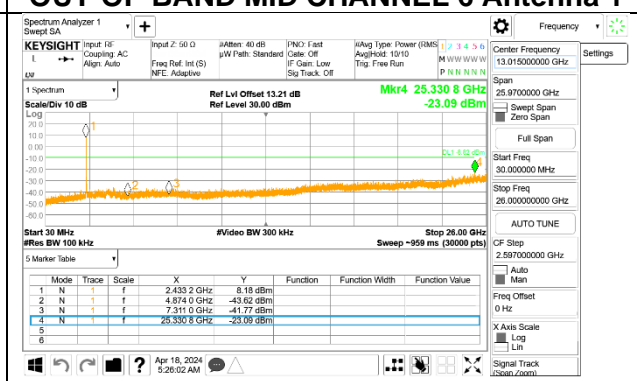

LOW CHANNEL 4

LOW CHANNEL 4 BANDEDGE Antenna 1

OUT-OF-BAND LOW CHANNEL 4 Antenna 1

LOW CHANNEL 4 BANDEDGE Antenna 3

OUT-OF-BAND LOW CHANNEL 4 Antenna 3

LOW CHANNEL 5

LOW CHANNEL 5 BANDEDGE Antenna 1

OUT-OF-BAND LOW CHANNEL 5 Antenna 1

LOW CHANNEL 5 BANDEDGE Antenna 3

OUT-OF-BAND LOW CHANNEL 5 Antenna 3

2TX Antenna 1 + Antenna 3 CDD OFDMA MODE: 52-Tones, RU Index 38
MID CHANNEL 6

2TX Antenna 1 + Antenna 3 CDD OFDMA MODE: 52-Tones, RU Index 40