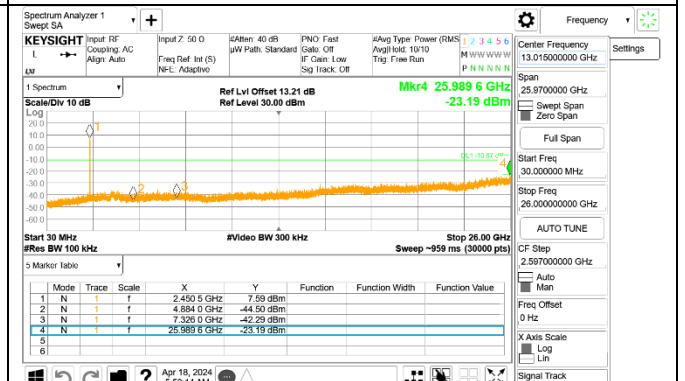

2TX Antenna 1 + Antenna 3 CDD OFDMA MODE: 52-Tones, RU Index 40

HIGH CHANNEL 7