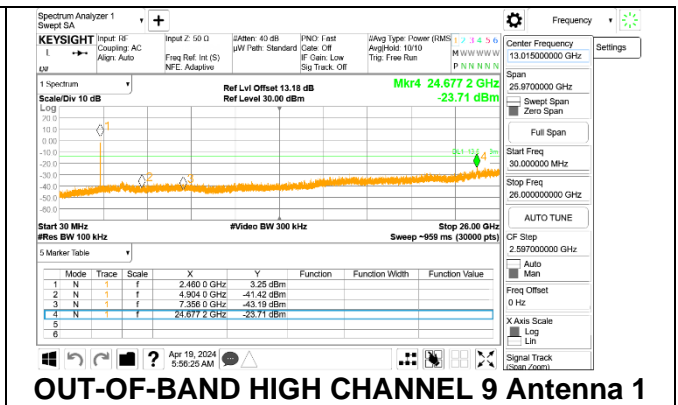

HIGH CHANNEL 7 BANDEDGE Antenna 3

OUT-OF-BAND HIGH CHANNEL 7 Antenna 3

HIGH CHANNEL 8

HIGH CHANNEL 8 BANDEDGE Antenna 1

OUT-OF-BAND HIGH CHANNEL 8 Antenna 1

HIGH CHANNEL 9

HIGH CHANNEL 10

HIGH CHANNEL 10 BANDEDGE Antenna 1

OUT-OF-BAND HIGH CHANNEL 10 Antenna 1

HIGH CHANNEL 10 BANDEDGE Antenna 3

OUT-OF-BAND HIGH CHANNEL 10 Antenna 3

HIGH CHANNEL 11

HIGH CHANNEL 11 BANDEDGE Antenna 1

OUT-OF-BAND HIGH CHANNEL 11 Antenna 1

2TX Antenna 1 + Antenna 3 CDD OFDMA MODE: 52-Tones, RU Index 37