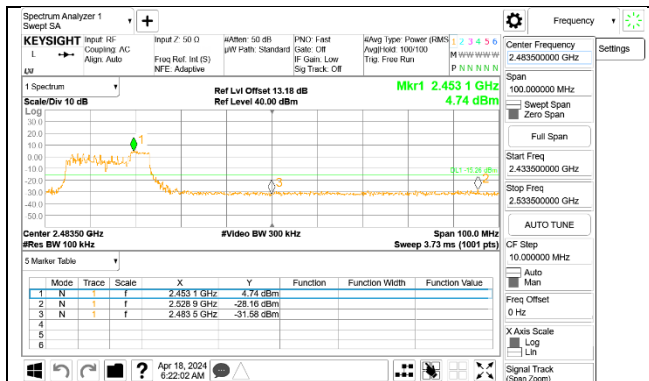

HIGH CHANNEL 8