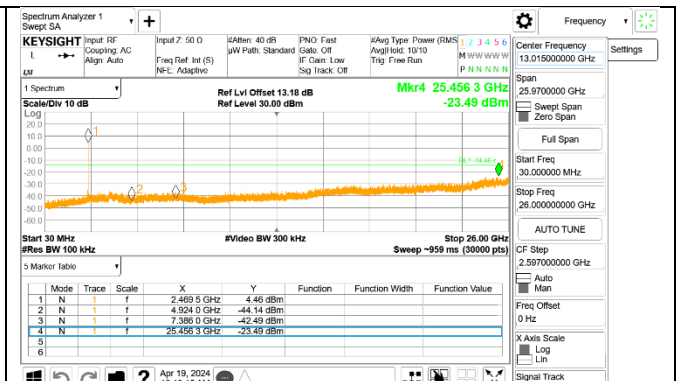

OUT-OF-BAND HIGH CHANNEL 11 Antenna 1