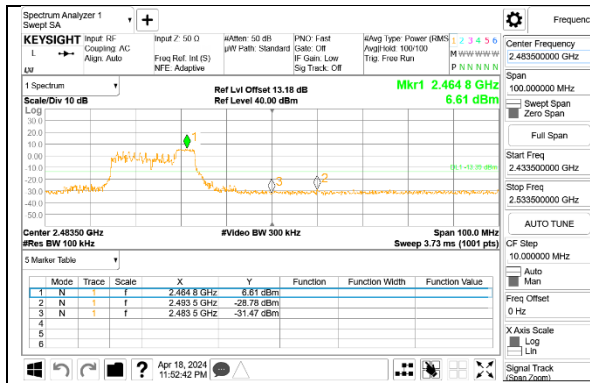

LOW CHANNEL 5 BANDEDGE Antenna 3

OUT-OF-BAND LOW CHANNEL 5 Antenna 3

2TX Antenna 1 + Antenna 3 CDD OFDMA MODE: 52-Tones, RU Index 38
MID CHANNEL 6

2TX Antenna 1 + Antenna 3 CDD OFDMA MODE: 52-Tones, RU Index 40

HIGH CHANNEL 7

HIGH CHANNEL 8

HIGH CHANNEL 9

HIGH CHANNEL 10

HIGH CHANNEL 10 BANDEDGE Antenna 1

OUT-OF-BAND HIGH CHANNEL 10 Antenna 1

HIGH CHANNEL 10 BANDEDGE Antenna 3

OUT-OF-BAND HIGH CHANNEL 10 Antenna 3