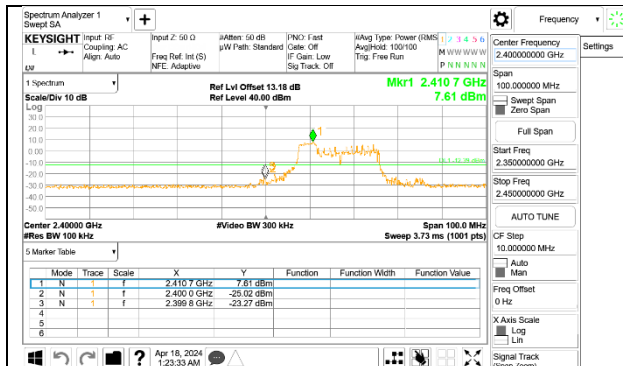

LOW CHANNEL 1

LOW CHANNEL 1 BANDEDGE Antenna 1

OUT-OF-BAND LOW CHANNEL 1 Antenna 1

LOW CHANNEL 1 BANDEDGE Antenna 3

OUT-OF-BAND LOW CHANNEL 1 Antenna 3

LOW CHANNEL 2

LOW CHANNEL 2 BANDEDGE Antenna 1

OUT-OF-BAND LOW CHANNEL 2 Antenna 1

LOW CHANNEL 2 BANDEDGE Antenna 3

OUT-OF-BAND LOW CHANNEL 2 Antenna 3

LOW CHANNEL 3

LOW CHANNEL 3 BANDEDGE Antenna 1

OUT-OF-BAND LOW CHANNEL 3 Antenna 1

LOW CHANNEL 3 BANDEDGE Antenna 3

OUT-OF-BAND LOW CHANNEL 3 Antenna 3