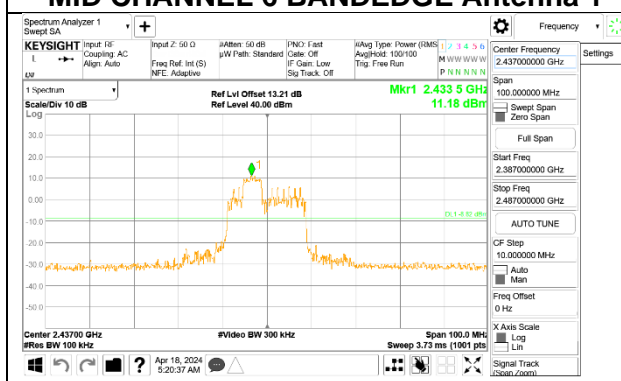

LOW CHANNEL 4

LOW CHANNEL 4 BANDEDGE Antenna 1

OUT-OF-BAND LOW CHANNEL 4 Antenna 1

LOW CHANNEL 4 BANDEDGE Antenna 3

OUT-OF-BAND LOW CHANNEL 4 Antenna 3

LOW CHANNEL 5

LOW CHANNEL 5 BANDEDGE Antenna 1

OUT-OF-BAND LOW CHANNEL 5 Antenna 1

LOW CHANNEL 5 BANDEDGE Antenna 3

OUT-OF-BAND LOW CHANNEL 5 Antenna 3

2TX Antenna 1 + Antenna 3 CDD OFDMA MODE: 52-Tones, RU Index 38
MID CHANNEL 6

2TX Antenna 1 + Antenna 3 CDD OFDMA MODE: 52-Tones, RU Index 40