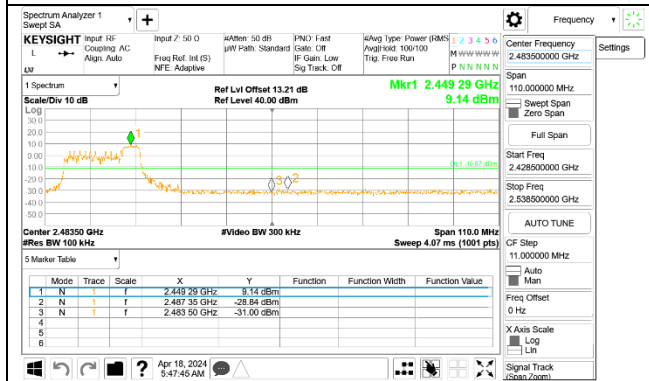

LOW CHANNEL 4

LOW CHANNEL 4 BANDEDGE Antenna 1

OUT-OF-BAND LOW CHANNEL 4 Antenna 1

LOW CHANNEL 4 BANDEDGE Antenna 3

OUT-OF-BAND LOW CHANNEL 4 Antenna 3

LOW CHANNEL 5

LOW CHANNEL 5 BANDEDGE Antenna 1

OUT-OF-BAND LOW CHANNEL 5 Antenna 1

LOW CHANNEL 5 BANDEDGE Antenna 3

OUT-OF-BAND LOW CHANNEL 5 Antenna 3

2TX Antenna 1 + Antenna 3 CDD OFDMA MODE: 52-Tones, RU Index 38
MID CHANNEL 6

2TX Antenna 1 + Antenna 3 CDD OFDMA MODE: 52-Tones, RU Index 40

HIGH CHANNEL 7

HIGH CHANNEL 8

HIGH CHANNEL 9

HIGH CHANNEL 10

HIGH CHANNEL 10 BANDEDGE Antenna 1

OUT-OF-BAND HIGH CHANNEL 10 Antenna 1

HIGH CHANNEL 10 BANDEDGE Antenna 3

OUT-OF-BAND HIGH CHANNEL 10 Antenna 3