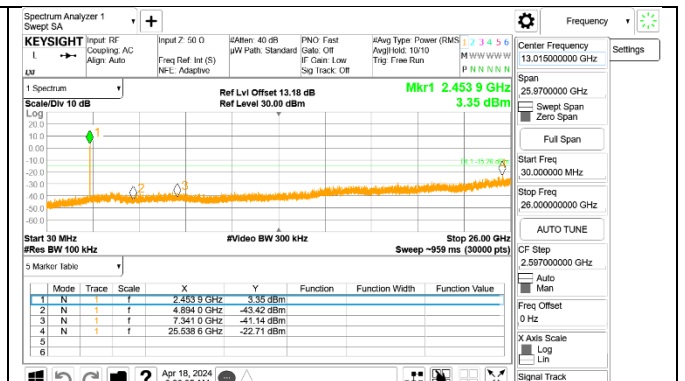

HIGH CHANNEL 8