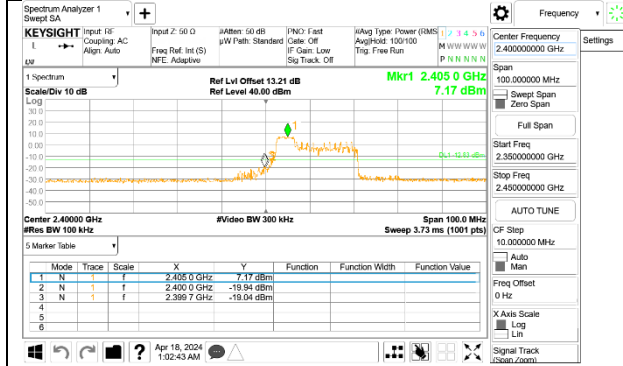

OUT-OF-BAND HIGH CHANNEL 10 Antenna 1

HIGH CHANNEL 10 BANDEDGE Antenna 3

OUT-OF-BAND HIGH CHANNEL 10 Antenna 3

HIGH CHANNEL 11

HIGH CHANNEL 11 BANDEDGE Antenna 1

OUT-OF-BAND HIGH CHANNEL 11 Antenna 1

2TX Antenna 1 + Antenna 3 CDD OFDMA MODE: 52-Tones, RU Index 37

LOW CHANNEL 1

LOW CHANNEL 1 BANDEDGE Antenna 1

OUT-OF-BAND LOW CHANNEL 1 Antenna 1

LOW CHANNEL 1 BANDEDGE Antenna 3

OUT-OF-BAND LOW CHANNEL 1 Antenna 3

LOW CHANNEL 2

LOW CHANNEL 2 BANDEDGE Antenna 1

OUT-OF-BAND LOW CHANNEL 2 Antenna 1