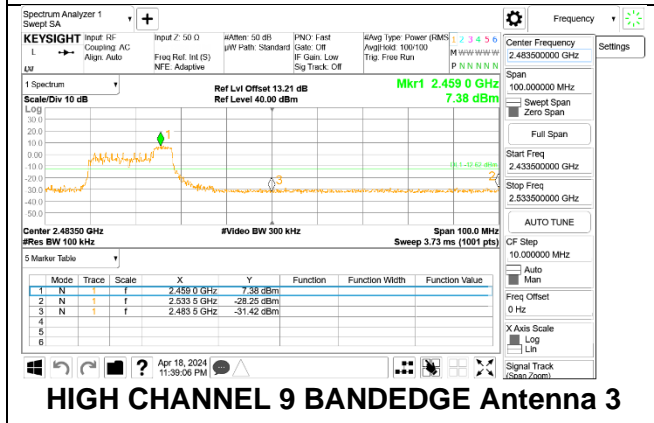

LOW CHANNEL 5 BANDEDGE Antenna 3

OUT-OF-BAND LOW CHANNEL 5 Antenna 3

2TX Antenna 1 + Antenna 3 CDD OFDMA MODE: 52-Tones, RU Index 38
MID CHANNEL 6

2TX Antenna 1 + Antenna 3 CDD OFDMA MODE: 52-Tones, RU Index 40

HIGH CHANNEL 7

HIGH CHANNEL 8

HIGH CHANNEL 9

HIGH CHANNEL 10

HIGH CHANNEL 10 BANDEDGE Antenna 1

OUT-OF-BAND HIGH CHANNEL 10 Antenna 1

HIGH CHANNEL 10 BANDEDGE Antenna 3

OUT-OF-BAND HIGH CHANNEL 10 Antenna 3