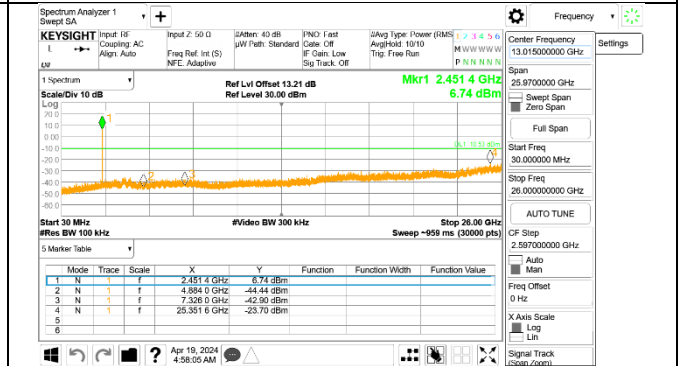

OUT-OF-BAND HIGH CHANNEL 7 Antenna 3