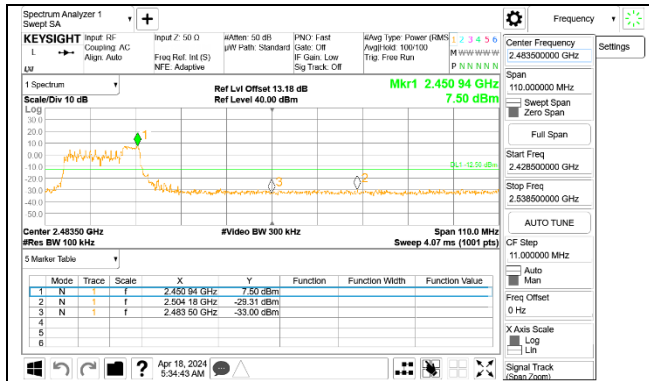

2TX Antenna 1 + Antenna 3 CDD OFDMA MODE: 52-Tones, RU Index 40

HIGH CHANNEL 7