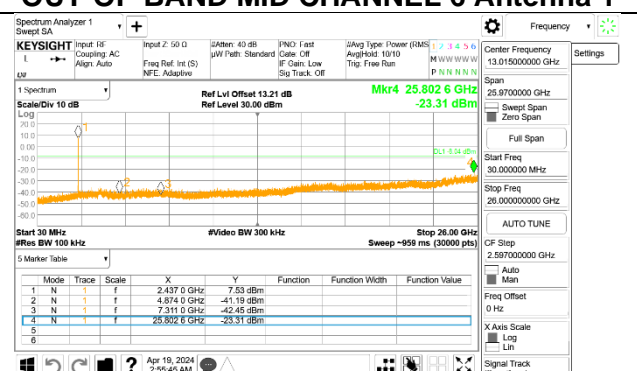

**2TX Antenna 1 + Antenna 3 CDD OFDMA MODE: 26-Tones, RU Index 4
 MID CHANNEL 6**

2TX Antenna 1 + Antenna 3 CDD OFDMA MODE: 26-Tones, RU Index 8

HIGH CHANNEL 7

HIGH CHANNEL 7 BANDEDGE Antenna 1

OUT-OF-BAND HIGH CHANNEL 7 Antenna 1