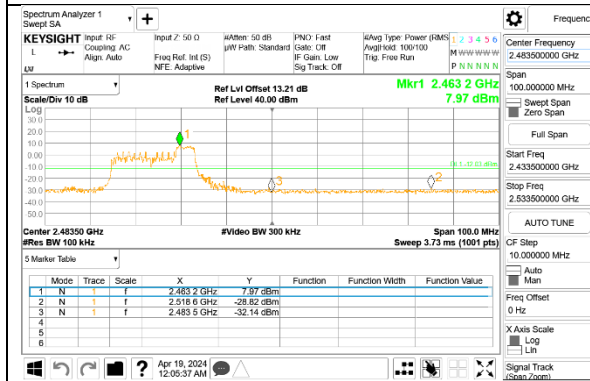

LOW CHANNEL 5 BANDEDGE Antenna 3

OUT-OF-BAND LOW CHANNEL 5 Antenna 3

2TX Antenna 1 + Antenna 3 CDD OFDMA MODE: 52-Tones, RU Index 38
MID CHANNEL 6

2TX Antenna 1 + Antenna 3 CDD OFDMA MODE: 52-Tones, RU Index 40

HIGH CHANNEL 7

HIGH CHANNEL 8

HIGH CHANNEL 9

HIGH CHANNEL 10

HIGH CHANNEL 10 BANDEDGE Antenna 1

OUT-OF-BAND HIGH CHANNEL 10 Antenna 1

HIGH CHANNEL 10 BANDEDGE Antenna 3

OUT-OF-BAND HIGH CHANNEL 10 Antenna 3