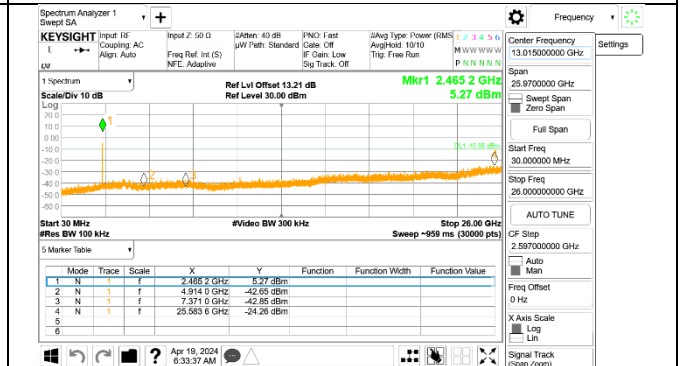

HIGH CHANNEL 7 BANDEDGE Antenna 3

OUT-OF-BAND HIGH CHANNEL 7 Antenna 3

HIGH CHANNEL 8

HIGH CHANNEL 8 BANDEDGE Antenna 1

OUT-OF-BAND HIGH CHANNEL 8 Antenna 1

HIGH CHANNEL 9

HIGH CHANNEL 10

HIGH CHANNEL 10 BANDEDGE Antenna 1

OUT-OF-BAND HIGH CHANNEL 10 Antenna 1

HIGH CHANNEL 10 BANDEDGE Antenna 3

OUT-OF-BAND HIGH CHANNEL 10 Antenna 3

HIGH CHANNEL 11

HIGH CHANNEL 11 BANDEDGE Antenna 1

OUT-OF-BAND HIGH CHANNEL 11 Antenna 1

2TX Antenna 1 + Antenna 3 CDD OFDMA MODE: 52-Tones, RU Index 37