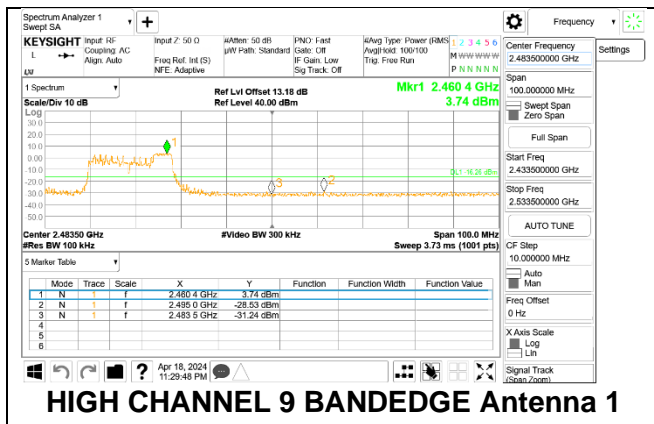

LOW CHANNEL 5 BANDEDGE Antenna 3

OUT-OF-BAND LOW CHANNEL 5 Antenna 3

2TX Antenna 1 + Antenna 3 CDD OFDMA MODE: 52-Tones, RU Index 38
MID CHANNEL 6

2TX Antenna 1 + Antenna 3 CDD OFDMA MODE: 52-Tones, RU Index 40

HIGH CHANNEL 7

HIGH CHANNEL 8

HIGH CHANNEL 9

HIGH CHANNEL 10

HIGH CHANNEL 10 BANDEDGE Antenna 1

OUT-OF-BAND HIGH CHANNEL 10 Antenna 1

HIGH CHANNEL 10 BANDEDGE Antenna 3

OUT-OF-BAND HIGH CHANNEL 10 Antenna 3