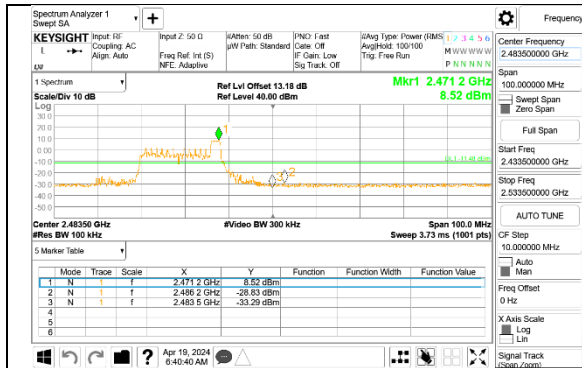

OUT-OF-BAND HIGH CHANNEL 10 Antenna 1

HIGH CHANNEL 10 BANDEDGE Antenna 3

OUT-OF-BAND HIGH CHANNEL 10 Antenna 3

HIGH CHANNEL 11

HIGH CHANNEL 11 BANDEDGE Antenna 1

OUT-OF-BAND HIGH CHANNEL 11 Antenna 1

2TX Antenna 1 + Antenna 3 CDD OFDMA MODE: 52-Tones, RU Index 37

LOW CHANNEL 1

LOW CHANNEL 1 BANDEDGE Antenna 1

OUT-OF-BAND LOW CHANNEL 1 Antenna 1

LOW CHANNEL 1 BANDEDGE Antenna 3

OUT-OF-BAND LOW CHANNEL 1 Antenna 3

LOW CHANNEL 2

LOW CHANNEL 2 BANDEDGE Antenna 1

OUT-OF-BAND LOW CHANNEL 2 Antenna 1