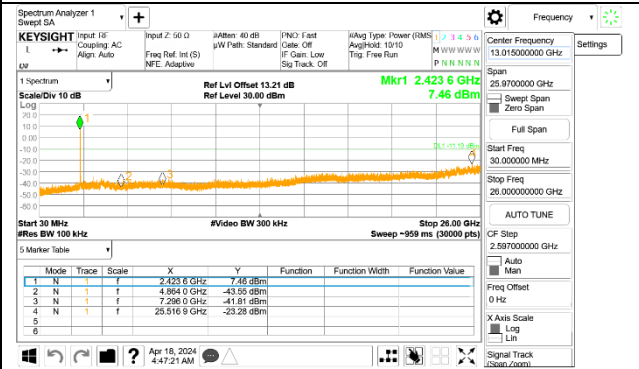

LOW CHANNEL 4

LOW CHANNEL 4 BANDEDGE Antenna 1

OUT-OF-BAND LOW CHANNEL 4 Antenna 1

LOW CHANNEL 4 BANDEDGE Antenna 3

OUT-OF-BAND LOW CHANNEL 4 Antenna 3

LOW CHANNEL 5

LOW CHANNEL 5 BANDEDGE Antenna 1

OUT-OF-BAND LOW CHANNEL 5 Antenna 1

LOW CHANNEL 5 BANDEDGE Antenna 3

OUT-OF-BAND LOW CHANNEL 5 Antenna 3

2TX Antenna 1 + Antenna 3 CDD OFDMA MODE: 52-Tones, RU Index 38
MID CHANNEL 6

2TX Antenna 1 + Antenna 3 CDD OFDMA MODE: 52-Tones, RU Index 40