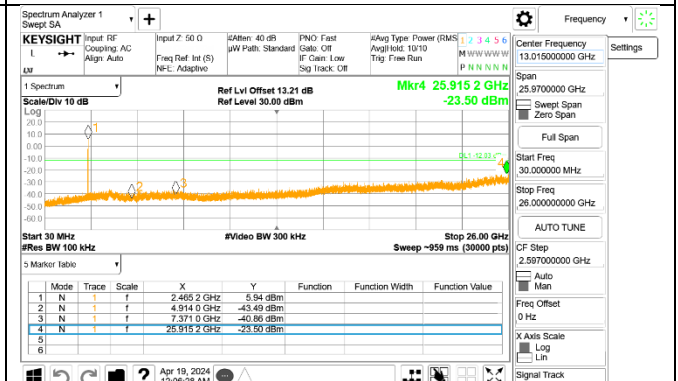

LOW CHANNEL 5 BANDEDGE Antenna 3

OUT-OF-BAND LOW CHANNEL 5 Antenna 3

2TX Antenna 1 + Antenna 3 CDD OFDMA MODE: 52-Tones, RU Index 38
MID CHANNEL 6

2TX Antenna 1 + Antenna 3 CDD OFDMA MODE: 52-Tones, RU Index 40

HIGH CHANNEL 7

HIGH CHANNEL 8

HIGH CHANNEL 9

HIGH CHANNEL 10

HIGH CHANNEL 10 BANDEDGE Antenna 1

OUT-OF-BAND HIGH CHANNEL 10 Antenna 1

HIGH CHANNEL 10 BANDEDGE Antenna 3

OUT-OF-BAND HIGH CHANNEL 10 Antenna 3