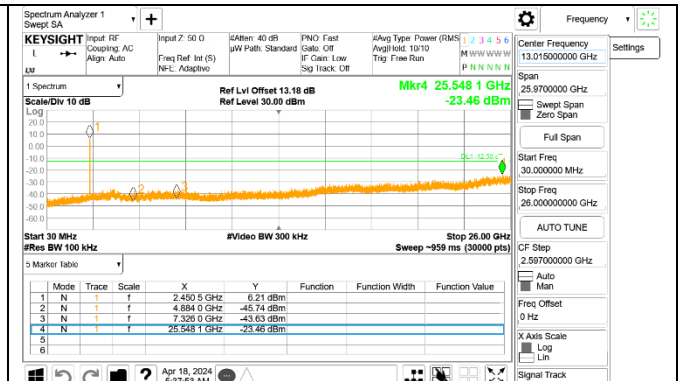

2TX Antenna 1 + Antenna 3 CDD OFDMA MODE: 52-Tones, RU Index 40

HIGH CHANNEL 7