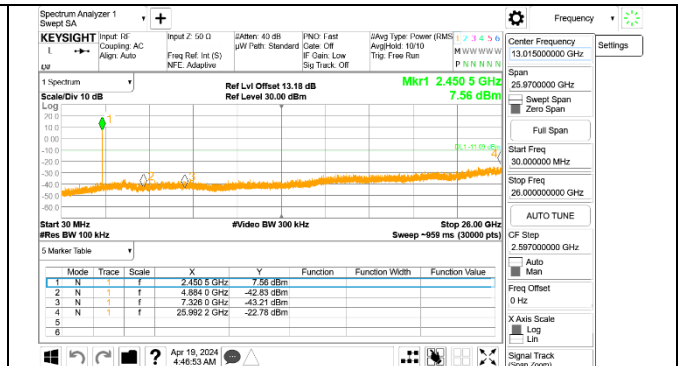

**2TX Antenna 1 + Antenna 3 CDD OFDMA MODE: 26-Tones, RU Index 4
 MID CHANNEL 6**

2TX Antenna 1 + Antenna 3 CDD OFDMA MODE: 26-Tones, RU Index 8

HIGH CHANNEL 7

HIGH CHANNEL 7 BANDEDGE Antenna 1

OUT-OF-BAND HIGH CHANNEL 7 Antenna 1