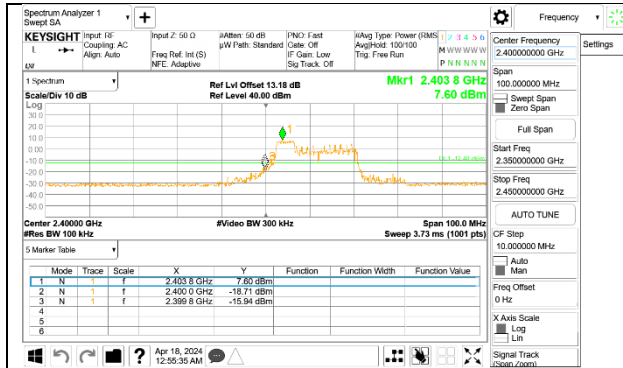

OUT-OF-BAND HIGH CHANNEL 10 Antenna 1

HIGH CHANNEL 10 BANDEDGE Antenna 3

OUT-OF-BAND HIGH CHANNEL 10 Antenna 3

HIGH CHANNEL 11

HIGH CHANNEL 11 BANDEDGE Antenna 1

OUT-OF-BAND HIGH CHANNEL 11 Antenna 1

2TX Antenna 1 + Antenna 3 CDD OFDMA MODE: 52-Tones, RU Index 37

LOW CHANNEL 1

LOW CHANNEL 1 BANDEDGE Antenna 1

OUT-OF-BAND LOW CHANNEL 1 Antenna 1

LOW CHANNEL 1 BANDEDGE Antenna 3

OUT-OF-BAND LOW CHANNEL 1 Antenna 3

LOW CHANNEL 2

LOW CHANNEL 2 BANDEDGE Antenna 1

OUT-OF-BAND LOW CHANNEL 2 Antenna 1