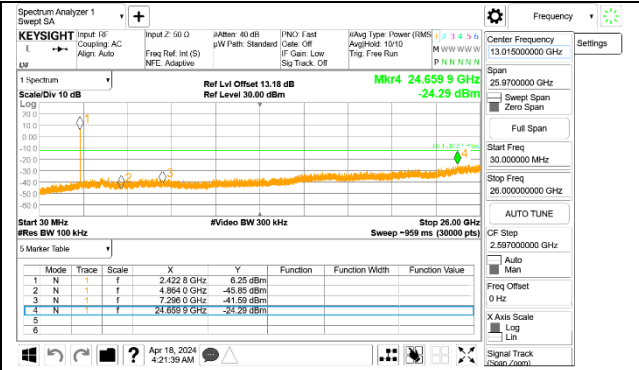

LOW CHANNEL 4

LOW CHANNEL 4 BANDEDGE Antenna 1

OUT-OF-BAND LOW CHANNEL 4 Antenna 1

LOW CHANNEL 4 BANDEDGE Antenna 3

OUT-OF-BAND LOW CHANNEL 4 Antenna 3

LOW CHANNEL 5

LOW CHANNEL 5 BANDEDGE Antenna 1

OUT-OF-BAND LOW CHANNEL 5 Antenna 1

LOW CHANNEL 5 BANDEDGE Antenna 3

OUT-OF-BAND LOW CHANNEL 5 Antenna 3

2TX Antenna 1 + Antenna 3 CDD OFDMA MODE: 52-Tones, RU Index 38
MID CHANNEL 6

2TX Antenna 1 + Antenna 3 CDD OFDMA MODE: 52-Tones, RU Index 40