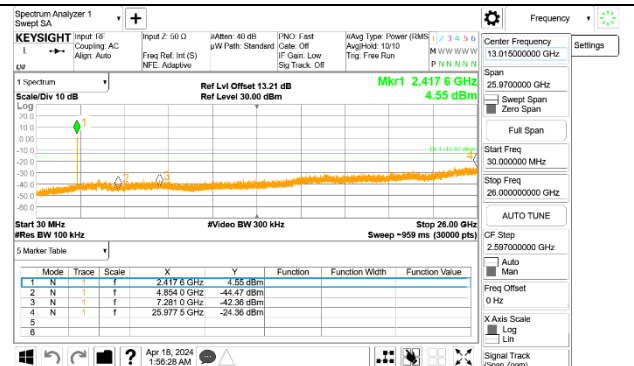

LOW CHANNEL 4

LOW CHANNEL 4 BANDEDGE Antenna 1

OUT-OF-BAND LOW CHANNEL 4 Antenna 1

LOW CHANNEL 4 BANDEDGE Antenna 3

OUT-OF-BAND LOW CHANNEL 4 Antenna 3

LOW CHANNEL 5

LOW CHANNEL 5 BANDEDGE Antenna 1

OUT-OF-BAND LOW CHANNEL 5 Antenna 1

LOW CHANNEL 5 BANDEDGE Antenna 3

OUT-OF-BAND LOW CHANNEL 5 Antenna 3

2TX Antenna 1 + Antenna 3 CDD OFDMA MODE: 52-Tones, RU Index 38
MID CHANNEL 6

2TX Antenna 1 + Antenna 3 CDD OFDMA MODE: 52-Tones, RU Index 40