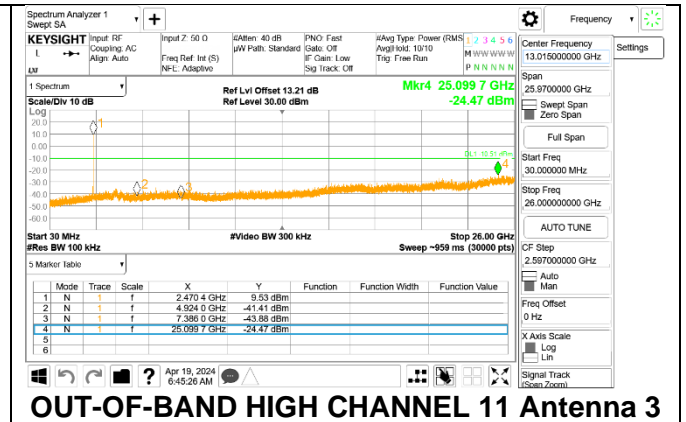

OUT-OF-BAND HIGH CHANNEL 10 Antenna 1

HIGH CHANNEL 10 BANDEDGE Antenna 3

OUT-OF-BAND HIGH CHANNEL 10 Antenna 3

HIGH CHANNEL 11

HIGH CHANNEL 11 BANDEDGE Antenna 1

OUT-OF-BAND HIGH CHANNEL 11 Antenna 1

2TX Antenna 1 + Antenna 3 CDD OFDMA MODE: 52-Tones, RU Index 37

LOW CHANNEL 1

LOW CHANNEL 1 BANDEDGE Antenna 1

OUT-OF-BAND LOW CHANNEL 1 Antenna 1

LOW CHANNEL 1 BANDEDGE Antenna 3

OUT-OF-BAND LOW CHANNEL 1 Antenna 3

LOW CHANNEL 2

LOW CHANNEL 2 BANDEDGE Antenna 1

OUT-OF-BAND LOW CHANNEL 2 Antenna 1