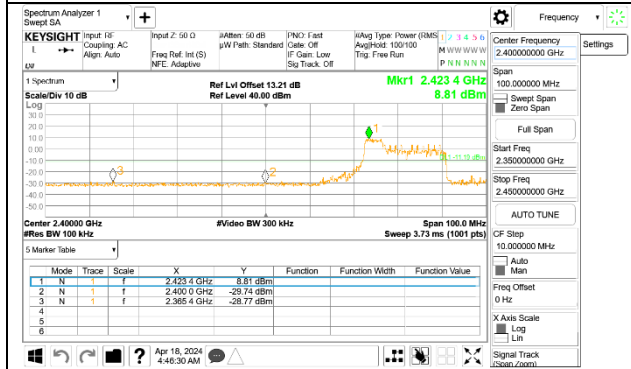

LOW CHANNEL 4

LOW CHANNEL 4 BANDEDGE Antenna 1

OUT-OF-BAND LOW CHANNEL 4 Antenna 1

LOW CHANNEL 4 BANDEDGE Antenna 3

OUT-OF-BAND LOW CHANNEL 4 Antenna 3

LOW CHANNEL 5

LOW CHANNEL 5 BANDEDGE Antenna 1

OUT-OF-BAND LOW CHANNEL 5 Antenna 1

LOW CHANNEL 5 BANDEDGE Antenna 3

OUT-OF-BAND LOW CHANNEL 5 Antenna 3

2TX Antenna 1 + Antenna 3 CDD OFDMA MODE: 52-Tones, RU Index 38
MID CHANNEL 6

2TX Antenna 1 + Antenna 3 CDD OFDMA MODE: 52-Tones, RU Index 40