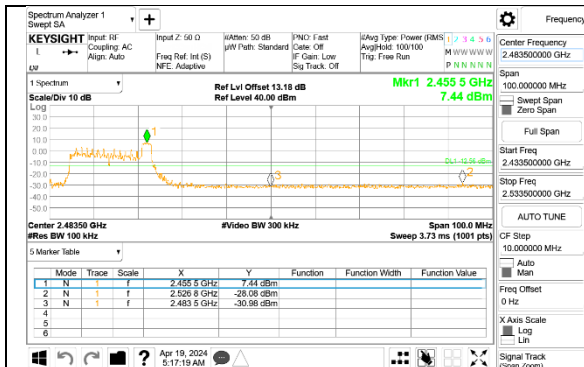

HIGH CHANNEL 8

HIGH CHANNEL 8 BANDEDGE Antenna 1