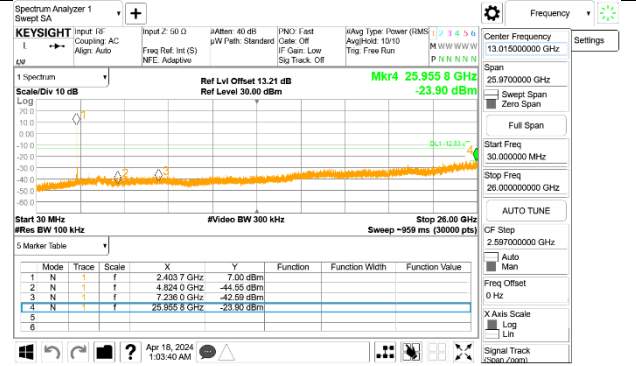

LOW CHANNEL 1

LOW CHANNEL 1 BANDEDGE Antenna 1

OUT-OF-BAND LOW CHANNEL 1 Antenna 1

LOW CHANNEL 1 BANDEDGE Antenna 3

OUT-OF-BAND LOW CHANNEL 1 Antenna 3

LOW CHANNEL 2

LOW CHANNEL 2 BANDEDGE Antenna 1

OUT-OF-BAND LOW CHANNEL 2 Antenna 1

LOW CHANNEL 2 BANDEDGE Antenna 3

OUT-OF-BAND LOW CHANNEL 2 Antenna 3

LOW CHANNEL 3

LOW CHANNEL 3 BANDEDGE Antenna 1

OUT-OF-BAND LOW CHANNEL 3 Antenna 1

LOW CHANNEL 3 BANDEDGE Antenna 3

OUT-OF-BAND LOW CHANNEL 3 Antenna 3