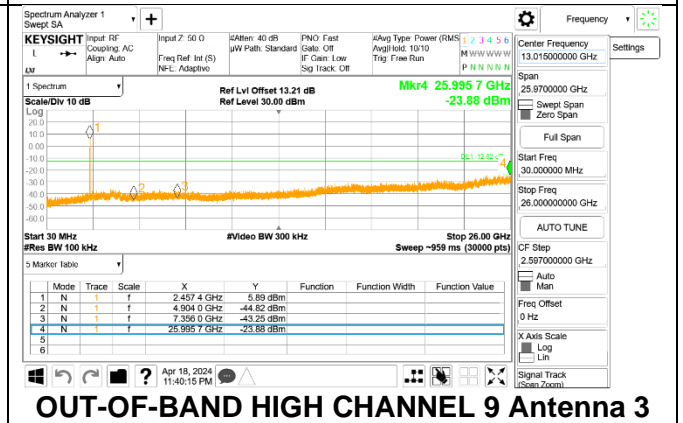

LOW CHANNEL 5 BANDEDGE Antenna 3

OUT-OF-BAND LOW CHANNEL 5 Antenna 3

2TX Antenna 1 + Antenna 3 CDD OFDMA MODE: 52-Tones, RU Index 38
MID CHANNEL 6

2TX Antenna 1 + Antenna 3 CDD OFDMA MODE: 52-Tones, RU Index 40

HIGH CHANNEL 7

HIGH CHANNEL 8

HIGH CHANNEL 9

HIGH CHANNEL 10

HIGH CHANNEL 10 BANDEDGE Antenna 1

OUT-OF-BAND HIGH CHANNEL 10 Antenna 1

HIGH CHANNEL 10 BANDEDGE Antenna 3

OUT-OF-BAND HIGH CHANNEL 10 Antenna 3