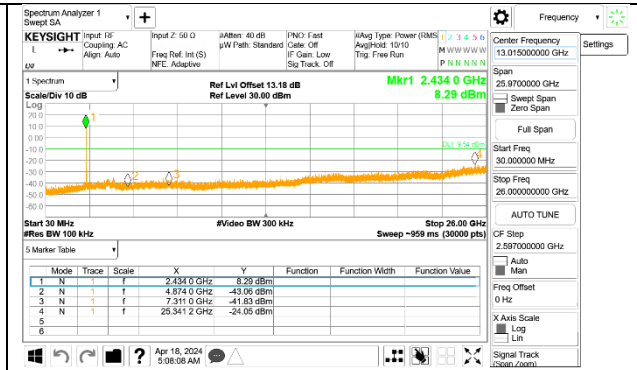

LOW CHANNEL 4

LOW CHANNEL 4 BANDEDGE Antenna 1

OUT-OF-BAND LOW CHANNEL 4 Antenna 1

LOW CHANNEL 4 BANDEDGE Antenna 3

OUT-OF-BAND LOW CHANNEL 4 Antenna 3

LOW CHANNEL 5

LOW CHANNEL 5 BANDEDGE Antenna 1

OUT-OF-BAND LOW CHANNEL 5 Antenna 1

LOW CHANNEL 5 BANDEDGE Antenna 3

OUT-OF-BAND LOW CHANNEL 5 Antenna 3

2TX Antenna 1 + Antenna 3 CDD OFDMA MODE: 52-Tones, RU Index 38
MID CHANNEL 6

2TX Antenna 1 + Antenna 3 CDD OFDMA MODE: 52-Tones, RU Index 40