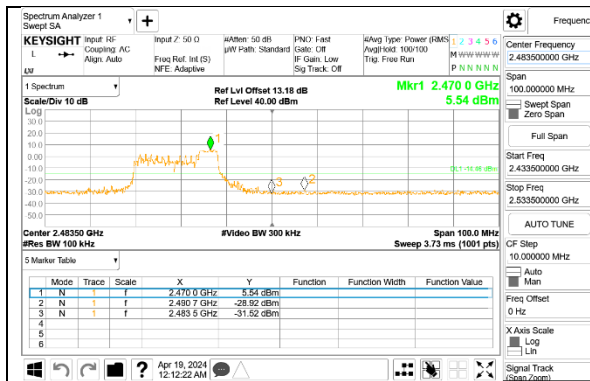

HIGH CHANNEL 11

HIGH CHANNEL 11 BANDEDGE Antenna 1