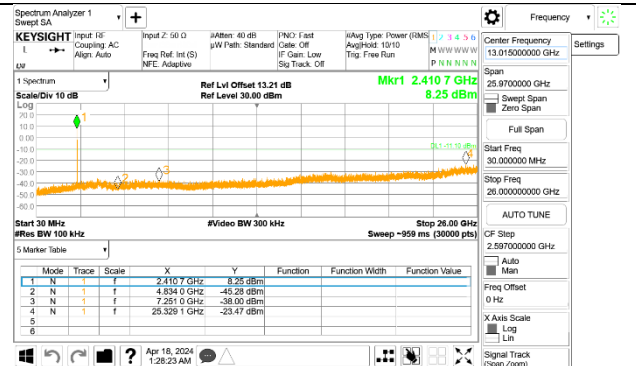

LOW CHANNEL 1

LOW CHANNEL 1 BANDEDGE Antenna 1

OUT-OF-BAND LOW CHANNEL 1 Antenna 1

LOW CHANNEL 1 BANDEDGE Antenna 3

OUT-OF-BAND LOW CHANNEL 1 Antenna 3

LOW CHANNEL 2

LOW CHANNEL 2 BANDEDGE Antenna 1

OUT-OF-BAND LOW CHANNEL 2 Antenna 1

LOW CHANNEL 2 BANDEDGE Antenna 3

OUT-OF-BAND LOW CHANNEL 2 Antenna 3

LOW CHANNEL 3

LOW CHANNEL 3 BANDEDGE Antenna 1

OUT-OF-BAND LOW CHANNEL 3 Antenna 1

LOW CHANNEL 3 BANDEDGE Antenna 3

OUT-OF-BAND LOW CHANNEL 3 Antenna 3