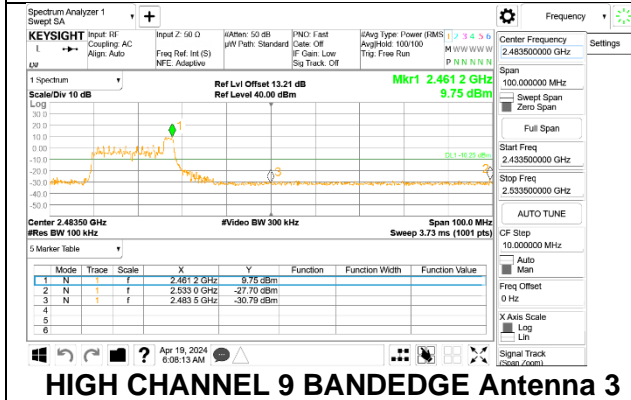

HIGH CHANNEL 7 BANDEDGE Antenna 3

OUT-OF-BAND HIGH CHANNEL 7 Antenna 3

HIGH CHANNEL 8

HIGH CHANNEL 8 BANDEDGE Antenna 1

OUT-OF-BAND HIGH CHANNEL 8 Antenna 1

HIGH CHANNEL 9

HIGH CHANNEL 10

HIGH CHANNEL 10 BANDEDGE Antenna 1

OUT-OF-BAND HIGH CHANNEL 10 Antenna 1

HIGH CHANNEL 10 BANDEDGE Antenna 3

OUT-OF-BAND HIGH CHANNEL 10 Antenna 3

HIGH CHANNEL 11

HIGH CHANNEL 11 BANDEDGE Antenna 1

OUT-OF-BAND HIGH CHANNEL 11 Antenna 1

2TX Antenna 1 + Antenna 3 CDD OFDMA MODE: 52-Tones, RU Index 37