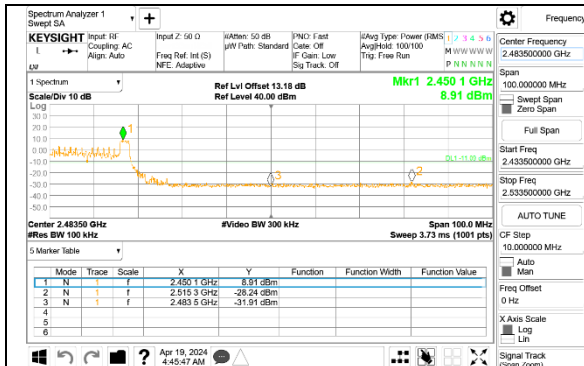

**2TX Antenna 1 + Antenna 3 CDD OFDMA MODE: 26-Tones, RU Index 4
 MID CHANNEL 6**

2TX Antenna 1 + Antenna 3 CDD OFDMA MODE: 26-Tones, RU Index 8

HIGH CHANNEL 7

HIGH CHANNEL 7 BANDEDGE Antenna 1

OUT-OF-BAND HIGH CHANNEL 7 Antenna 1