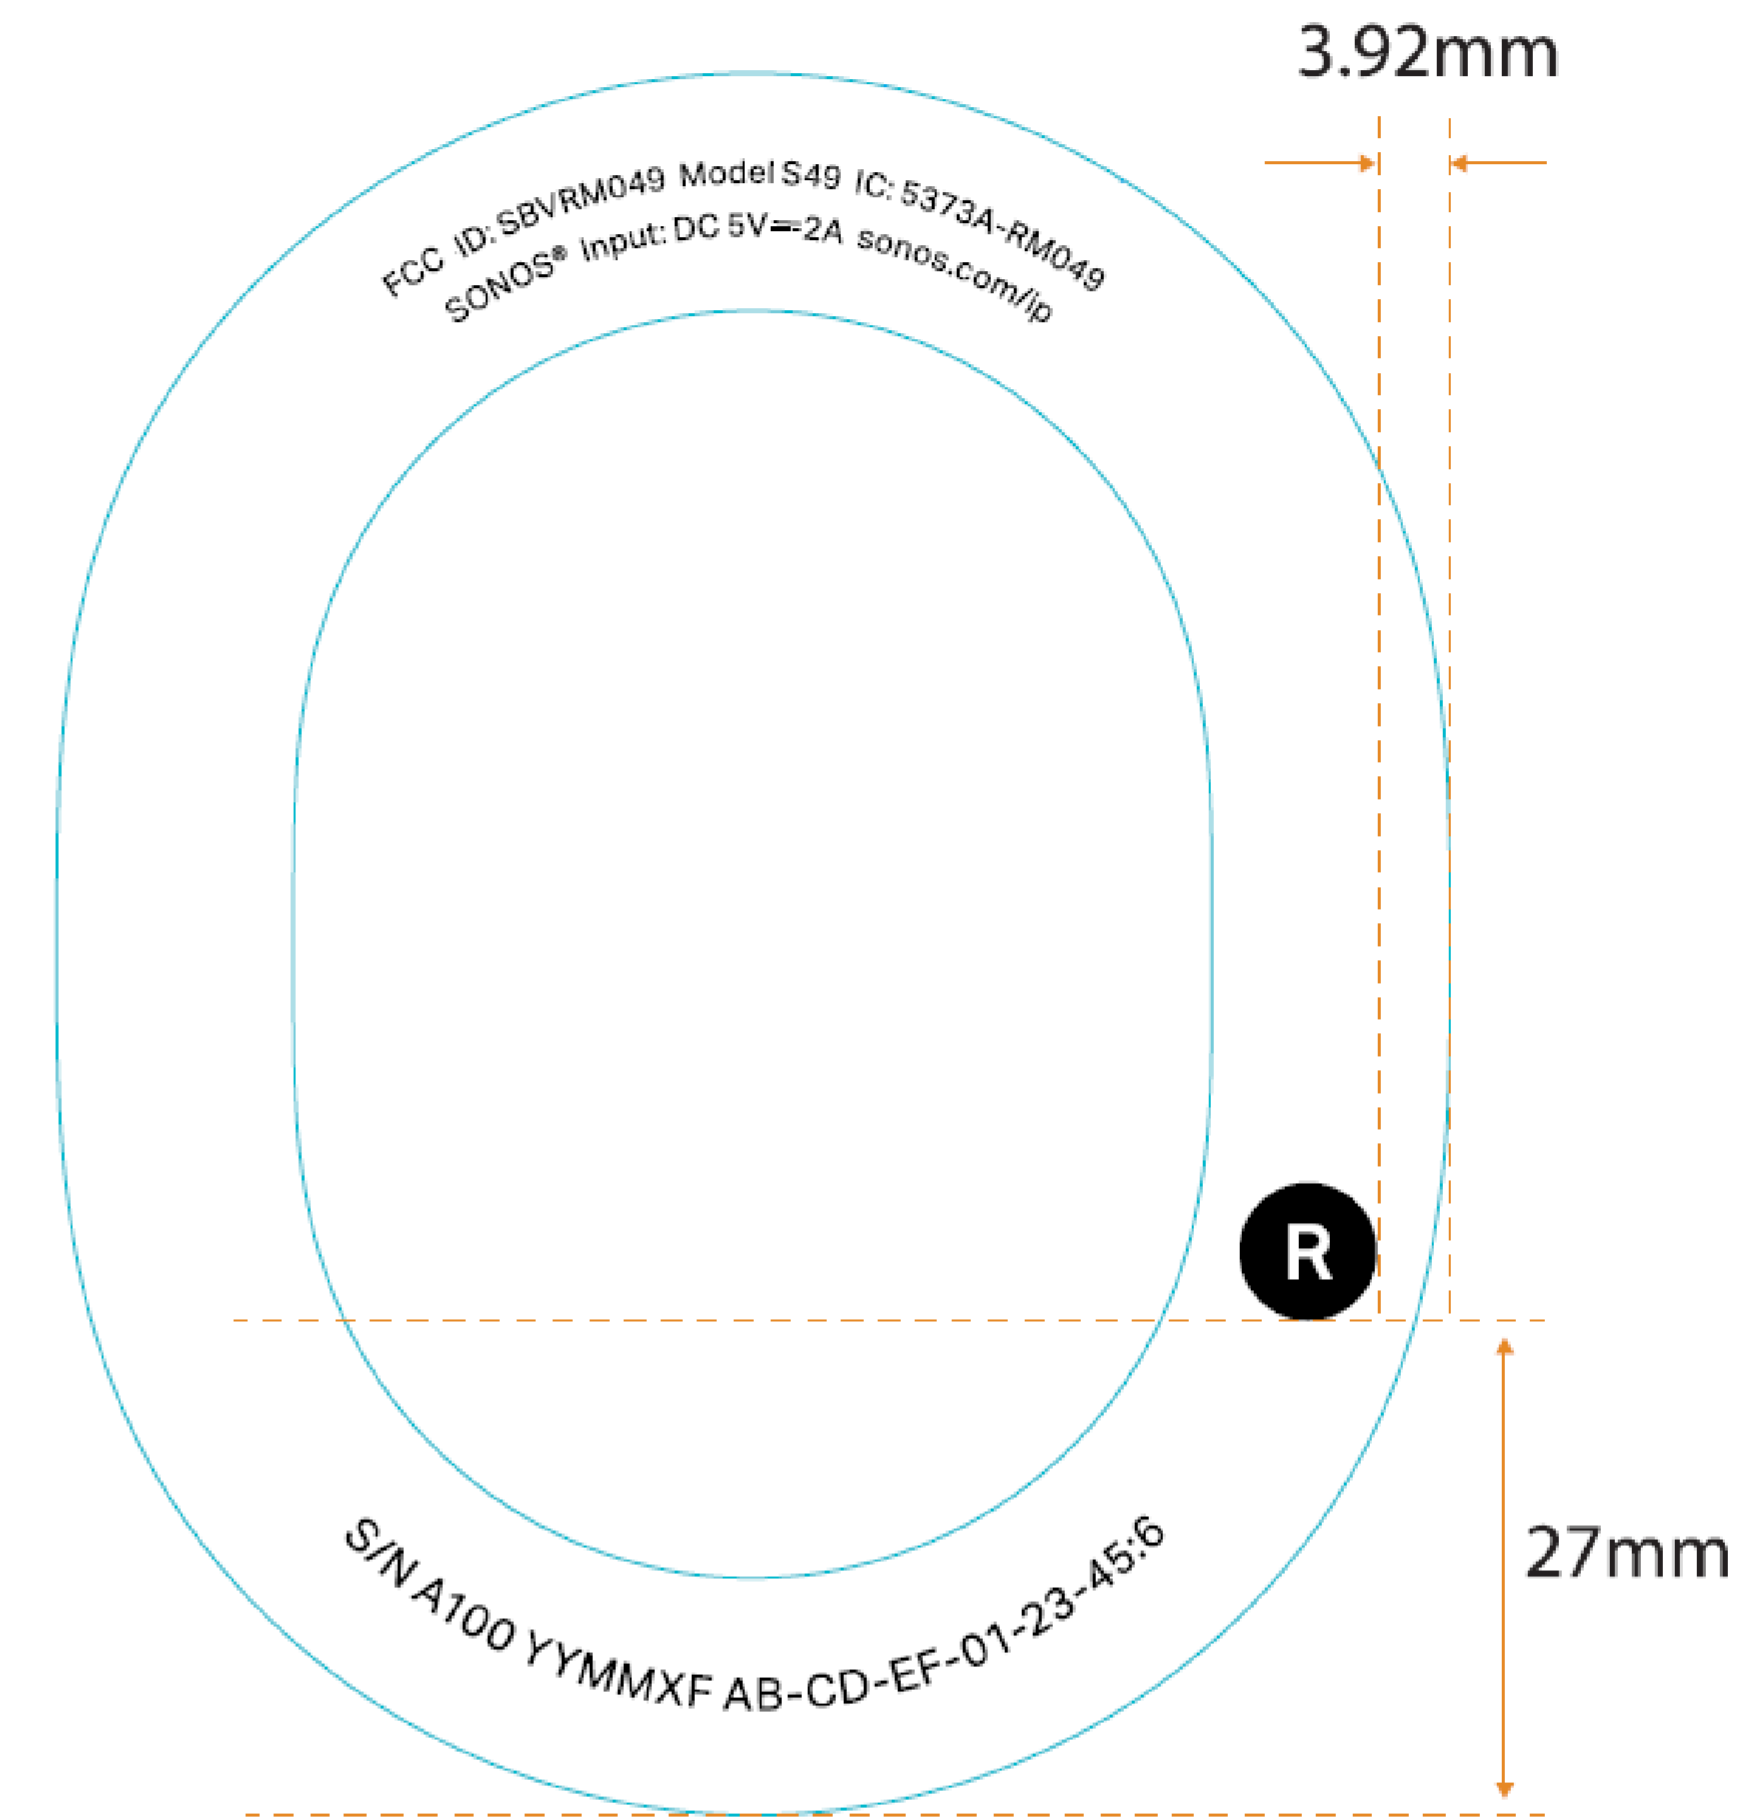

Region 1: US, CA, MX

Left, Screw Cover
1:1 Scale

Right, Screw Cover
1:1 Scale

The label is indelibly printed on the device.