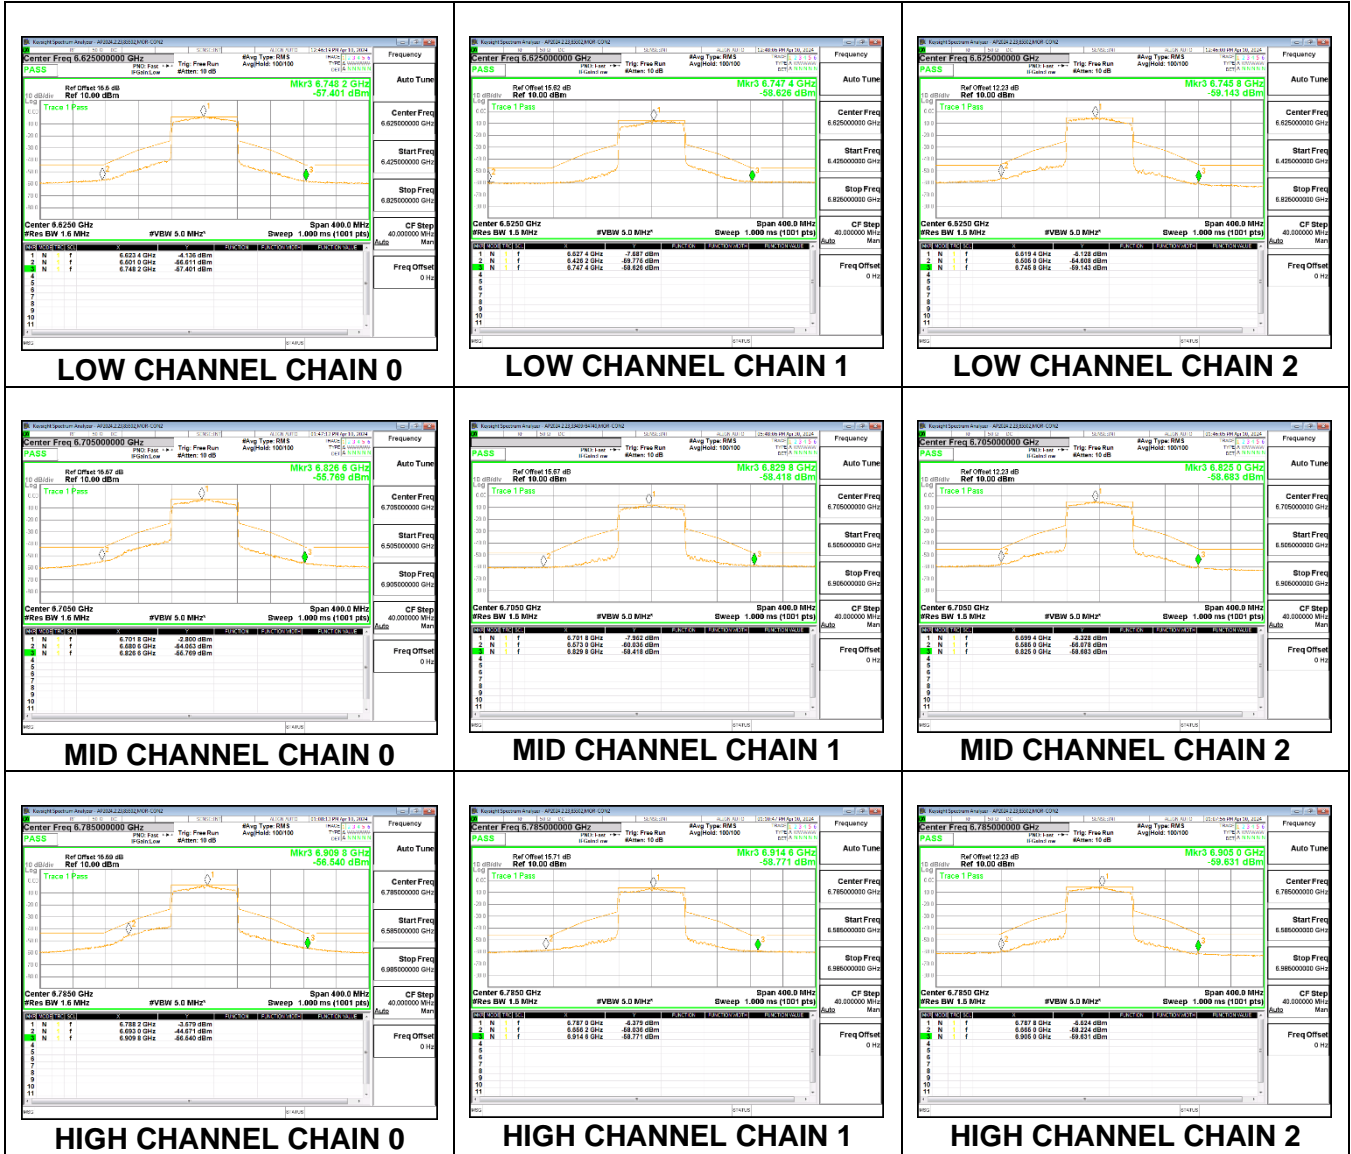

9.5.9. 802.11a MODE 3TX IN THE UNII-7 BAND
3TX CHAIN 0 + CHAIN 1 + CHAIN 2 CDD LOW POWER INDOOR

9.5.10. 802.11ax HE20 MODE 3TX IN THE UNII-7 BAND
3TX CHAIN 0 + CHAIN 1 + CHAIN 2 CDD OFDMA MODE: SU LOW POWER INDOOR

9.5.11. 802.11ax HE40 MODE 3TX IN THE UNII-7 BAND

3TX CHAIN 0 + CHAIN 1 + CHAIN 2 CDD OFDMA MODE: SU LOW POWER INDOOR

9.5.12. 802.11ax HE80 MODE 3TX IN THE UNII-7 BAND
3TX CHAIN 0 + CHAIN 1 + CHAIN 2 CDD OFDMA MODE: SU LOW POWER INDOOR