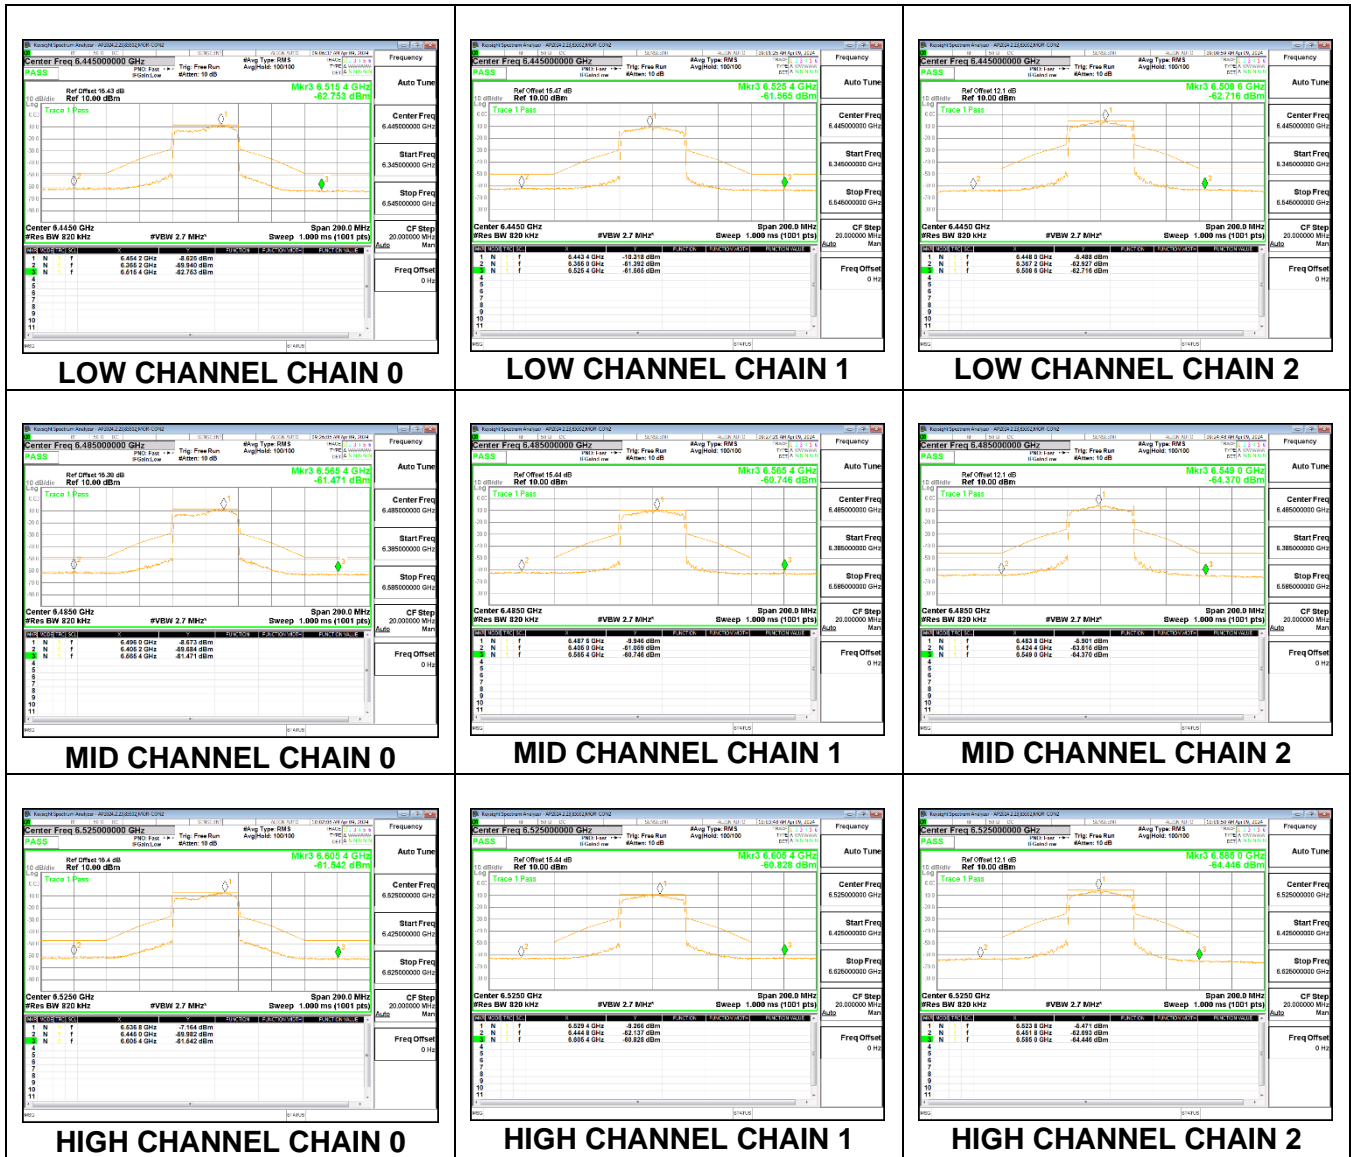

9.5.3. 802.11ax HE40 MODE 3TX IN THE UNII-5 BAND

3TX CHAIN 0 + CHAIN 1 + CHAIN 2 CDD OFDMA MODE: SU LOW POWER INDOOR

9.5.4. 802.11ax HE80 MODE 3TX IN THE UNII-5 BAND

3TX CHAIN 0 + CHAIN 1 + CHAIN 2 CDD OFDMA MODE: SU LOW POWER INDOOR

9.5.5. 802.11a MODE 3TX IN THE UNII-6 BAND
3TX CHAIN 0 + CHAIN 1 + CHAIN 2 CDD LOW POWER INDOOR

9.5.6. 802.11ax HE20 MODE 3TX IN THE UNII-6 BAND

3TX CHAIN 0 + CHAIN 1 + CHAIN 2 CDD OFDMA MODE: SU LOW POWER INDOOR

9.5.7. 802.11ax HE40 MODE 3TX IN THE UNII-6 BAND

3TX CHAIN 0 + CHAIN 1 + CHAIN 2 CDD OFDMA MODE: SU LOW POWER INDOOR

9.5.8. 802.11ax HE80 MODE 3TX IN THE UNII-6 BAND

3TX CHAIN 0 + CHAIN 1 + CHAIN 2 CDD OFDMA MODE: SU LOW POWER INDOOR