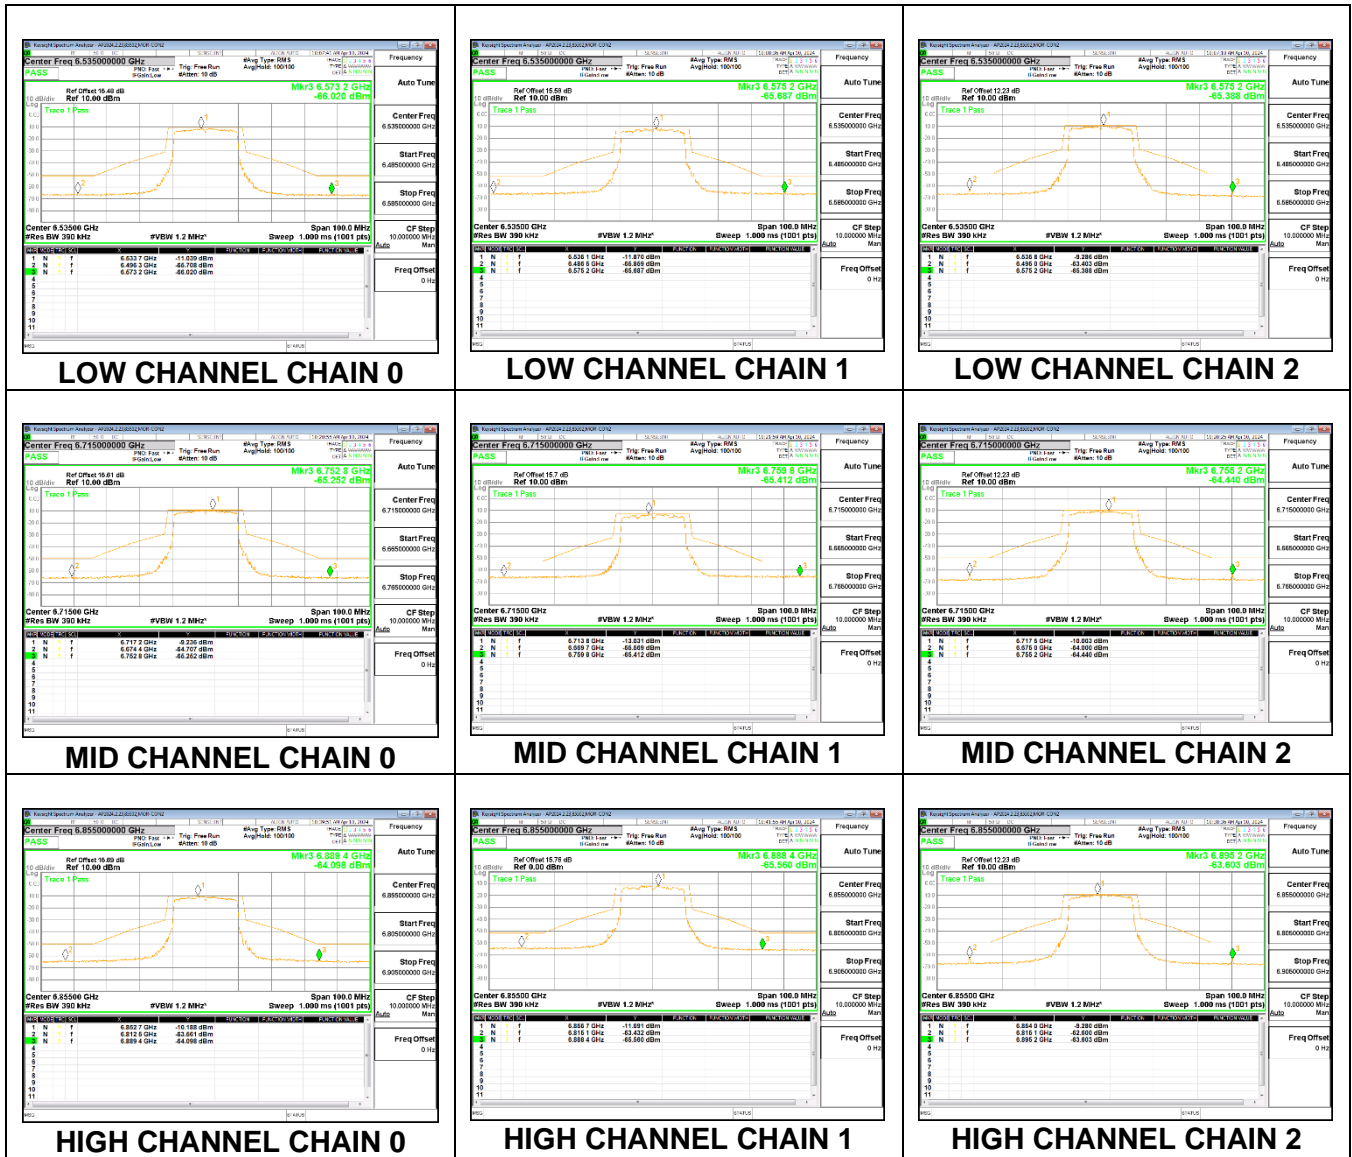

9.5.5. 802.11a MODE 3TX IN THE UNII-6 BAND
3TX CHAIN 0 + CHAIN 1 + CHAIN 2 CDD LOW POWER INDOOR

9.5.6. 802.11ax HE20 MODE 3TX IN THE UNII-6 BAND

3TX CHAIN 0 + CHAIN 1 + CHAIN 2 CDD OFDMA MODE: SU LOW POWER INDOOR

9.5.7. 802.11ax HE40 MODE 3TX IN THE UNII-6 BAND

3TX CHAIN 0 + CHAIN 1 + CHAIN 2 CDD OFDMA MODE: SU LOW POWER INDOOR

9.5.8. 802.11ax HE80 MODE 3TX IN THE UNII-6 BAND

3TX CHAIN 0 + CHAIN 1 + CHAIN 2 CDD OFDMA MODE: SU LOW POWER INDOOR

9.5.9. 802.11a MODE 3TX IN THE UNII-7 BAND
3TX CHAIN 0 + CHAIN 1 + CHAIN 2 CDD LOW POWER INDOOR

9.5.10. 802.11ax HE20 MODE 3TX IN THE UNII-7 BAND
3TX CHAIN 0 + CHAIN 1 + CHAIN 2 CDD OFDMA MODE: SU LOW POWER INDOOR