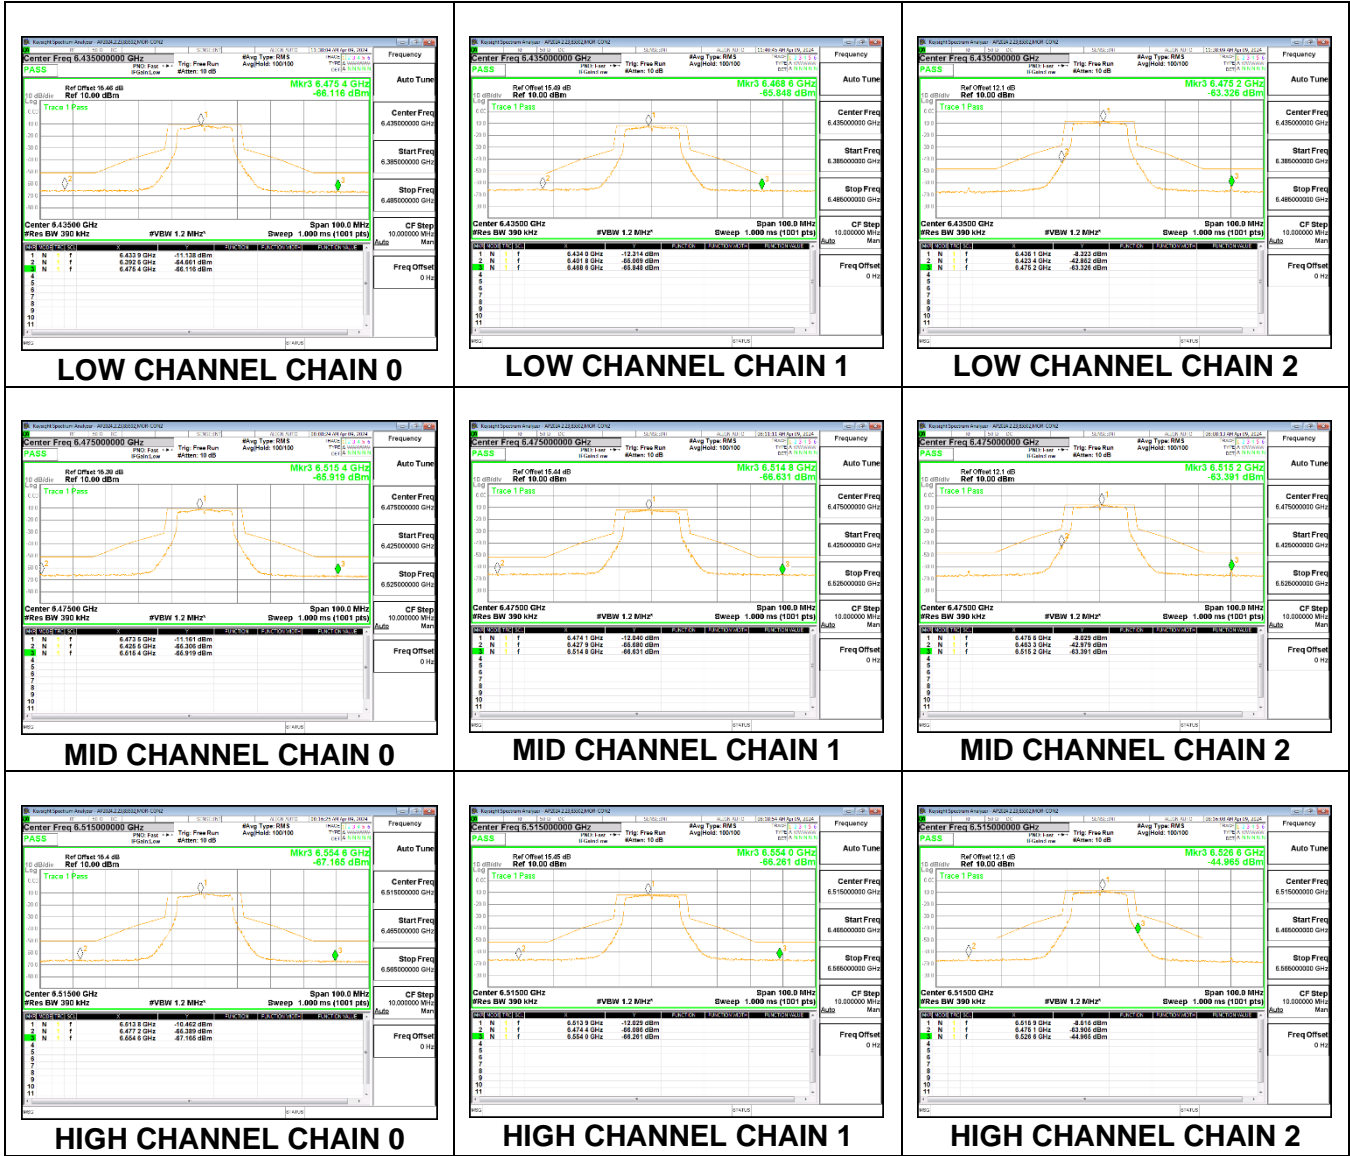

9.5.1. 802.11a MODE 3TX IN THE UNII-5 BAND
3TX CHAIN 0 + CHAIN 1 + CHAIN 2 CDD LOW POWER INDOOR

9.5.2. 802.11ax HE20 MODE 3TX IN THE UNII-5 BAND

3TX CHAIN 0 + CHAIN 1 + CHAIN 2 CDD OFDMA MODE: SU LOW POWER INDOOR

9.5.3. 802.11ax HE40 MODE 3TX IN THE UNII-5 BAND

3TX CHAIN 0 + CHAIN 1 + CHAIN 2 CDD OFDMA MODE: SU LOW POWER INDOOR

9.5.4. 802.11ax HE80 MODE 3TX IN THE UNII-5 BAND

3TX CHAIN 0 + CHAIN 1 + CHAIN 2 CDD OFDMA MODE: SU LOW POWER INDOOR

9.5.5. 802.11a MODE 3TX IN THE UNII-6 BAND
3TX CHAIN 0 + CHAIN 1 + CHAIN 2 CDD LOW POWER INDOOR

9.5.6. 802.11ax HE20 MODE 3TX IN THE UNII-6 BAND

3TX CHAIN 0 + CHAIN 1 + CHAIN 2 CDD OFDMA MODE: SU LOW POWER INDOOR