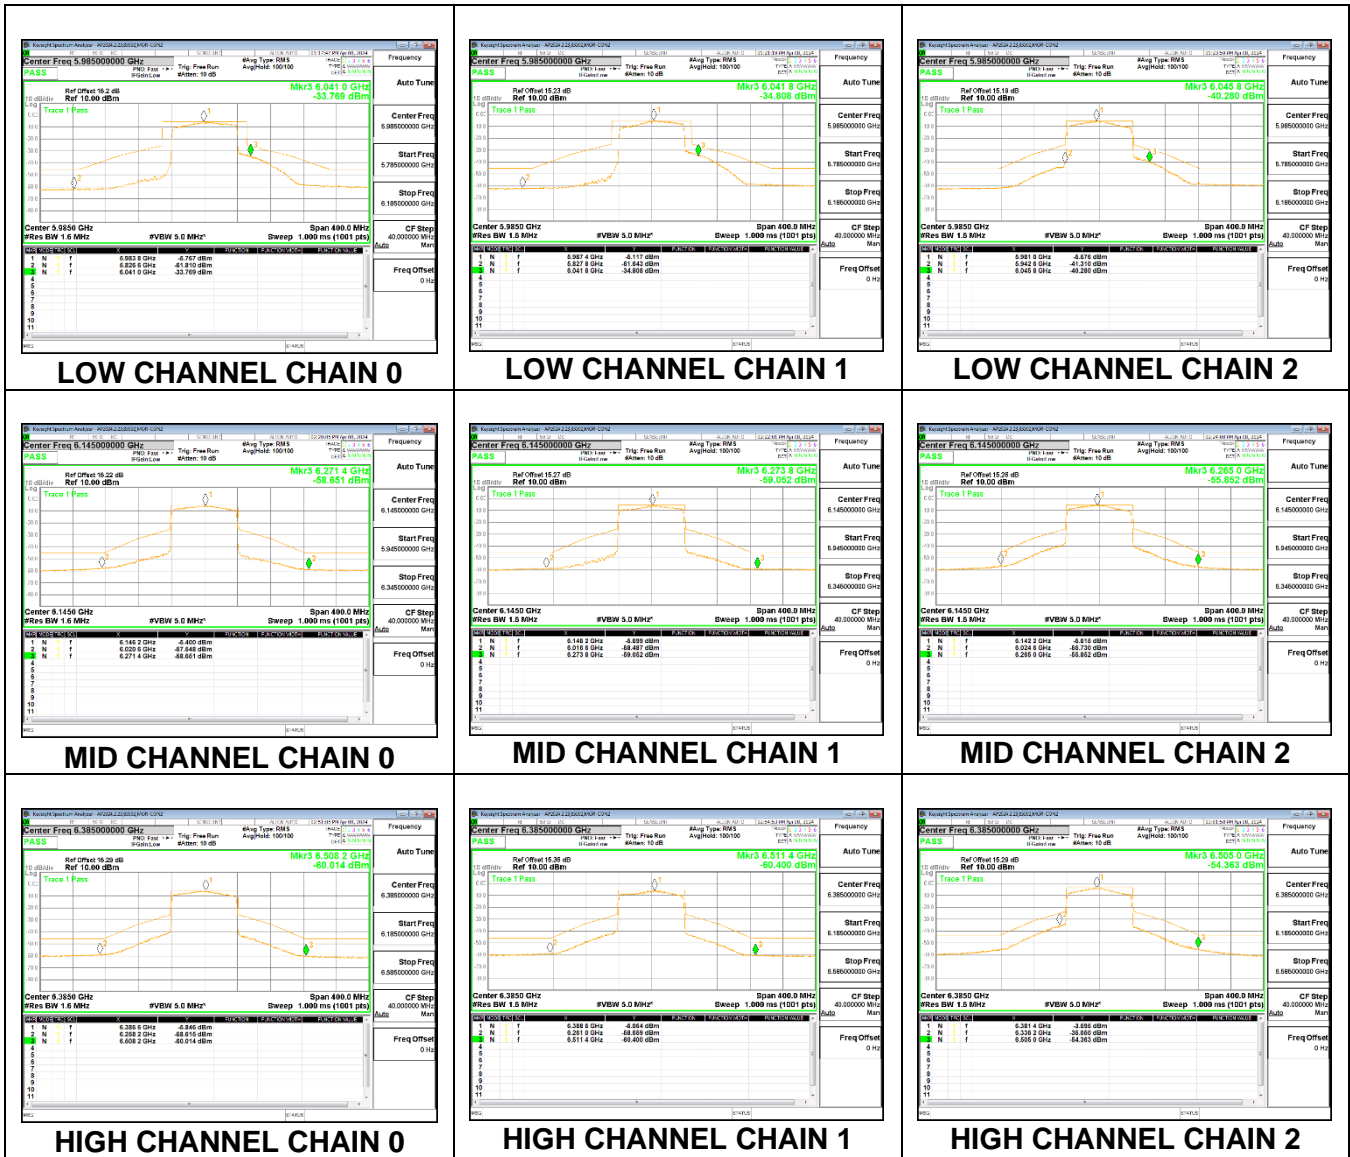

9.5.1. 802.11a MODE 3TX IN THE UNII-5 BAND
3TX CHAIN 0 + CHAIN 1 + CHAIN 2 CDD LOW POWER INDOOR

9.5.2. 802.11ax HE20 MODE 3TX IN THE UNII-5 BAND

3TX CHAIN 0 + CHAIN 1 + CHAIN 2 CDD OFDMA MODE: SU LOW POWER INDOOR

9.5.3. 802.11ax HE40 MODE 3TX IN THE UNII-5 BAND

3TX CHAIN 0 + CHAIN 1 + CHAIN 2 CDD OFDMA MODE: SU LOW POWER INDOOR

9.5.4. 802.11ax HE80 MODE 3TX IN THE UNII-5 BAND

3TX CHAIN 0 + CHAIN 1 + CHAIN 2 CDD OFDMA MODE: SU LOW POWER INDOOR

9.5.5. 802.11a MODE 3TX IN THE UNII-6 BAND
3TX CHAIN 0 + CHAIN 1 + CHAIN 2 CDD LOW POWER INDOOR

9.5.6. 802.11ax HE20 MODE 3TX IN THE UNII-6 BAND

3TX CHAIN 0 + CHAIN 1 + CHAIN 2 CDD OFDMA MODE: SU LOW POWER INDOOR