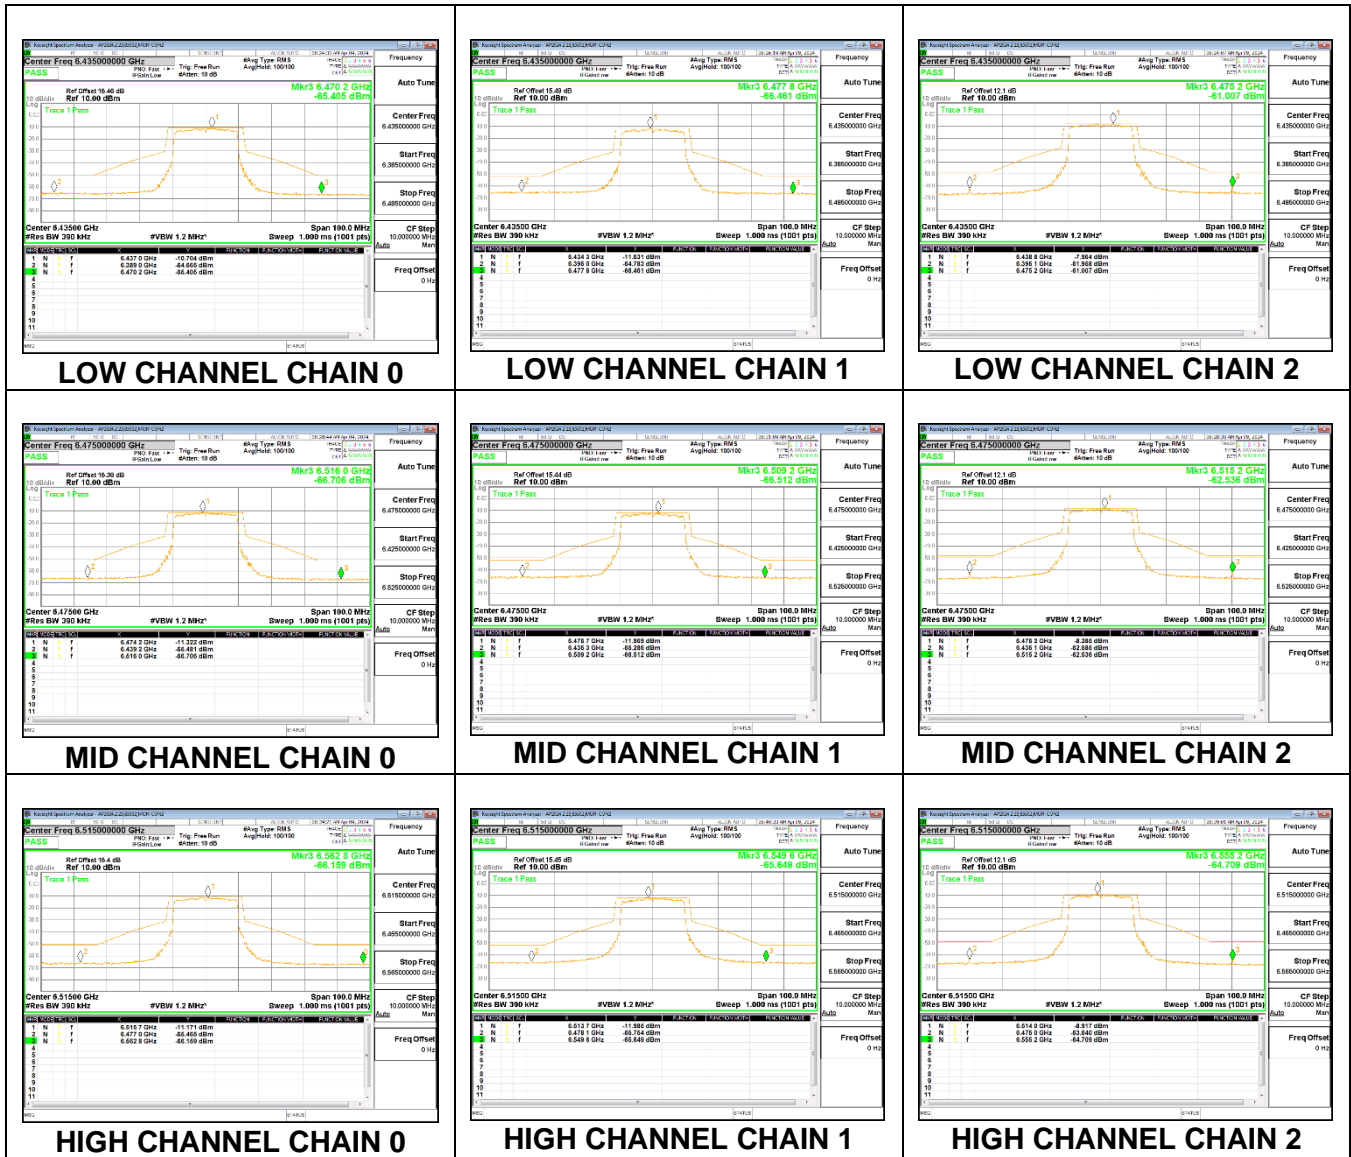

9.5.1. 802.11a MODE 3TX IN THE UNII-5 BAND
3TX CHAIN 0 + CHAIN 1 + CHAIN 2 CDD LOW POWER INDOOR

9.5.2. 802.11ax HE20 MODE 3TX IN THE UNII-5 BAND

3TX CHAIN 0 + CHAIN 1 + CHAIN 2 CDD OFDMA MODE: SU LOW POWER INDOOR

9.5.3. 802.11ax HE40 MODE 3TX IN THE UNII-5 BAND

3TX CHAIN 0 + CHAIN 1 + CHAIN 2 CDD OFDMA MODE: SU LOW POWER INDOOR

9.5.4. 802.11ax HE80 MODE 3TX IN THE UNII-5 BAND

3TX CHAIN 0 + CHAIN 1 + CHAIN 2 CDD OFDMA MODE: SU LOW POWER INDOOR

9.5.5. 802.11a MODE 3TX IN THE UNII-6 BAND
3TX CHAIN 0 + CHAIN 1 + CHAIN 2 CDD LOW POWER INDOOR

9.5.6. 802.11ax HE20 MODE 3TX IN THE UNII-6 BAND

3TX CHAIN 0 + CHAIN 1 + CHAIN 2 CDD OFDMA MODE: SU LOW POWER INDOOR