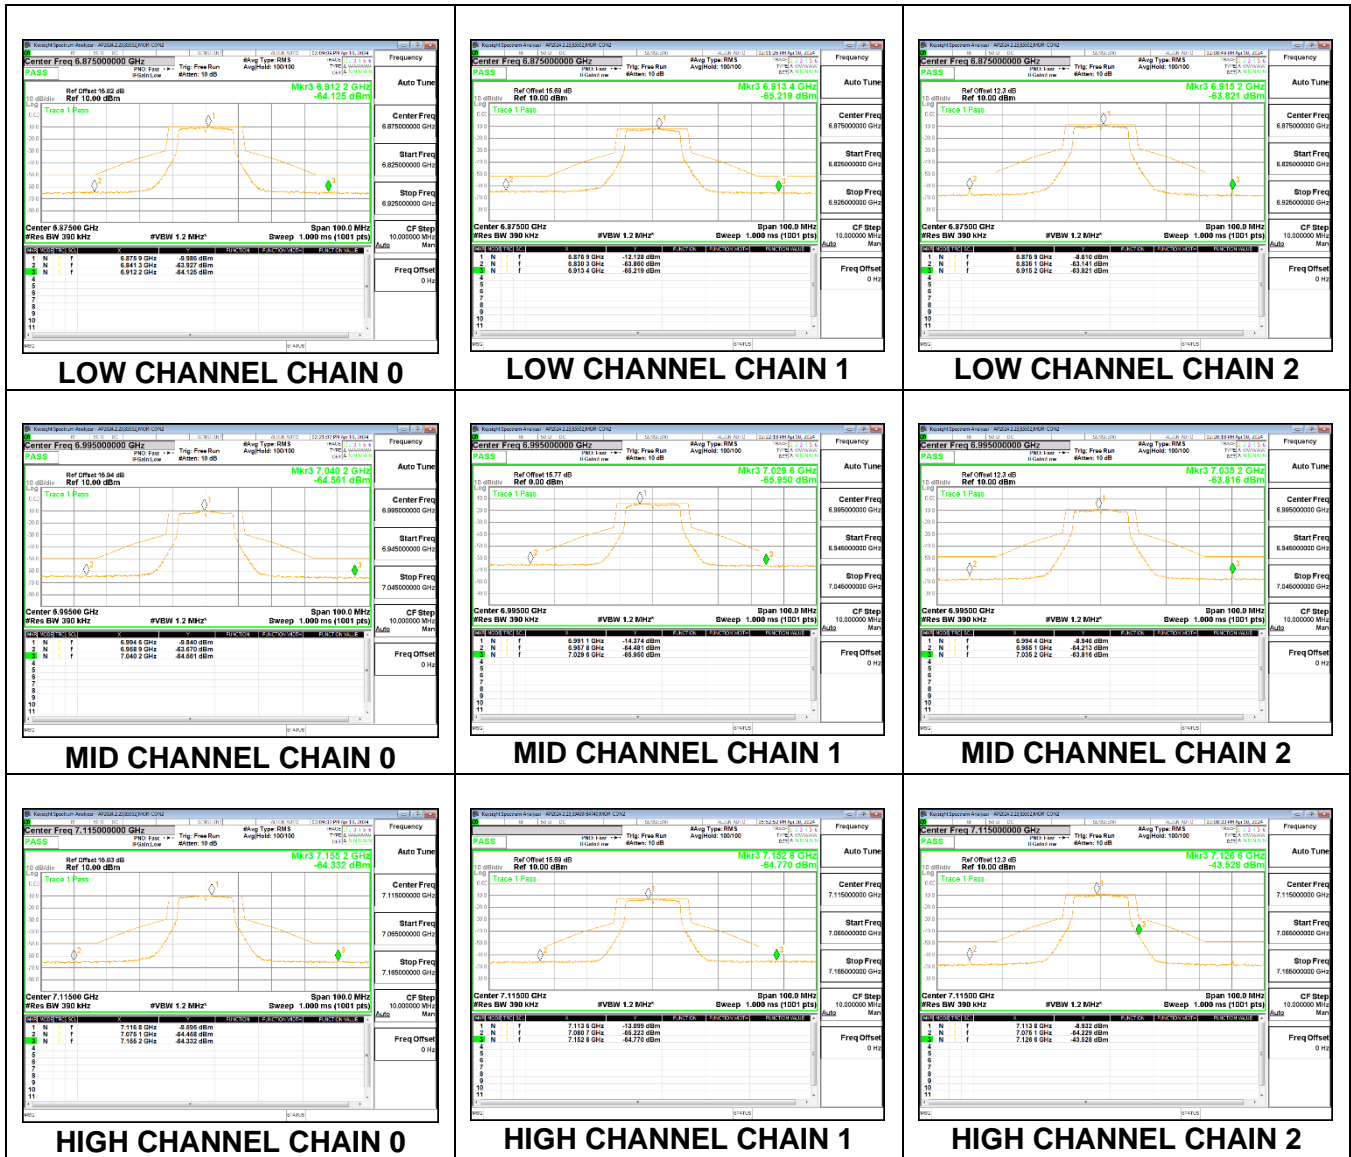

9.5.9. 802.11a MODE 3TX IN THE UNII-7 BAND
3TX CHAIN 0 + CHAIN 1 + CHAIN 2 CDD LOW POWER INDOOR

9.5.10. 802.11ax HE20 MODE 3TX IN THE UNII-7 BAND
3TX CHAIN 0 + CHAIN 1 + CHAIN 2 CDD OFDMA MODE: SU LOW POWER INDOOR

9.5.11. 802.11ax HE40 MODE 3TX IN THE UNII-7 BAND

3TX CHAIN 0 + CHAIN 1 + CHAIN 2 CDD OFDMA MODE: SU LOW POWER INDOOR

9.5.12. 802.11ax HE80 MODE 3TX IN THE UNII-7 BAND
3TX CHAIN 0 + CHAIN 1 + CHAIN 2 CDD OFDMA MODE: SU LOW POWER INDOOR

9.5.13. 802.11a MODE 3TX IN THE UNII-8 BAND

3TX CHAIN 0 + CHAIN 1 + CHAIN 2 CDD LOW POWER INDOOR

9.5.14. 802.11ax HE20 MODE 3TX IN THE UNII-8 BAND

3TX CHAIN 0 + CHAIN 1 + CHAIN 2 CDD OFDMA MODE: SU LOW POWER INDOOR