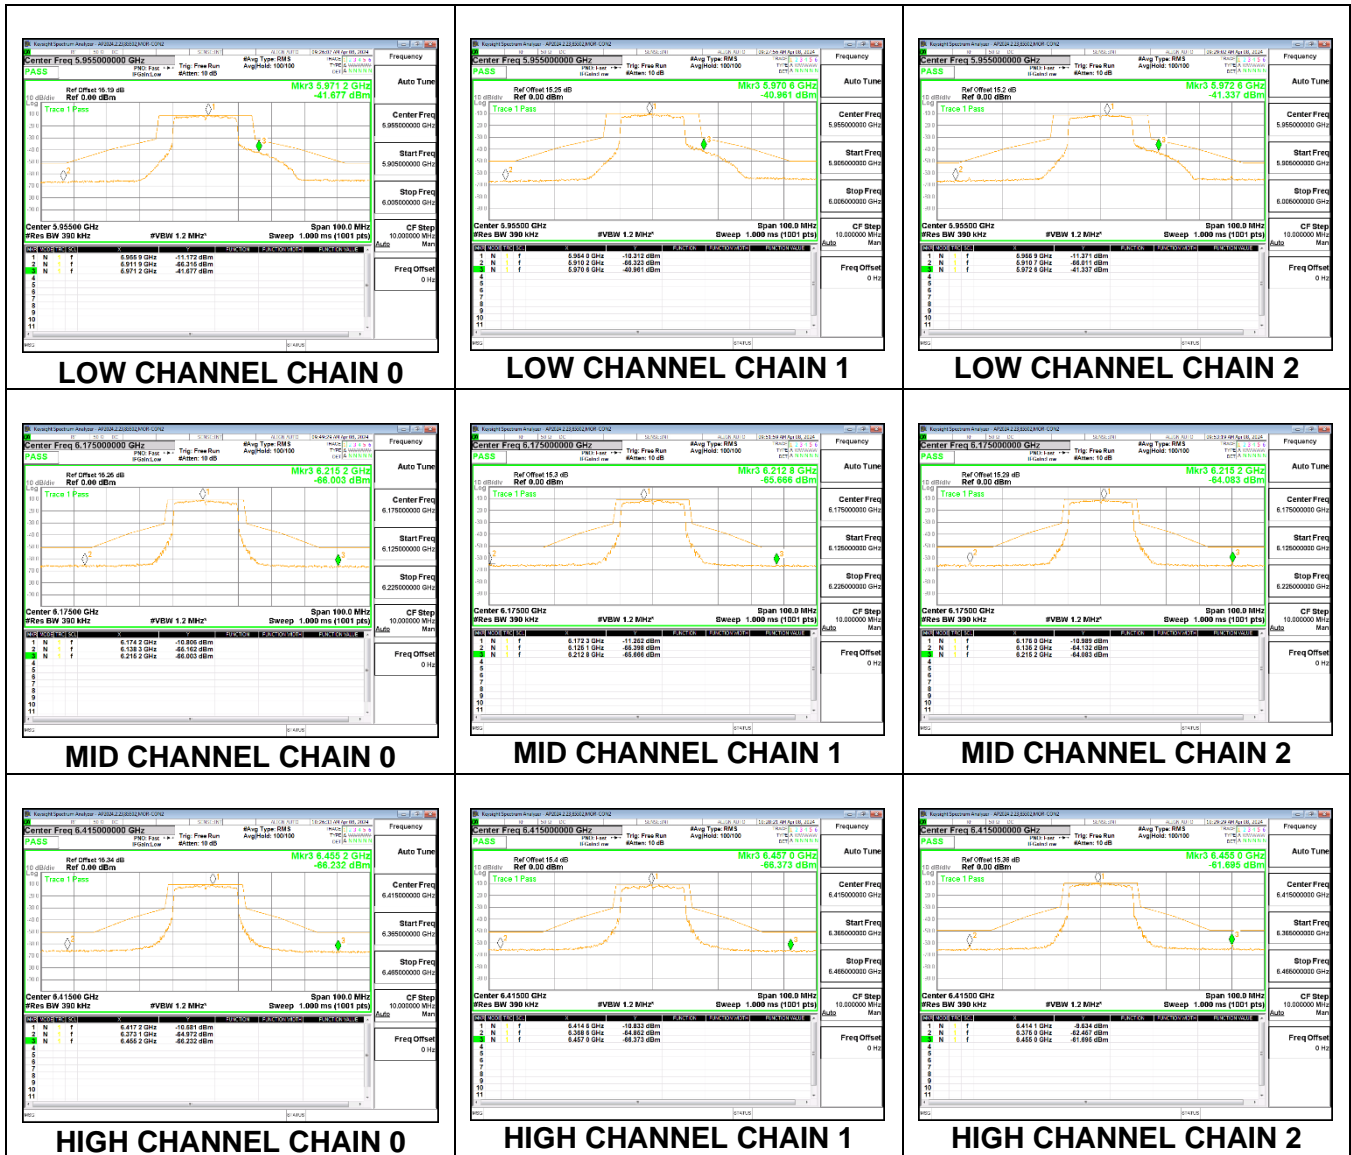

9.5.1. 802.11a MODE 3TX IN THE UNII-5 BAND
3TX CHAIN 0 + CHAIN 1 + CHAIN 2 CDD LOW POWER INDOOR

9.5.2. 802.11ax HE20 MODE 3TX IN THE UNII-5 BAND

3TX CHAIN 0 + CHAIN 1 + CHAIN 2 CDD OFDMA MODE: SU LOW POWER INDOOR

9.5.3. 802.11ax HE40 MODE 3TX IN THE UNII-5 BAND

3TX CHAIN 0 + CHAIN 1 + CHAIN 2 CDD OFDMA MODE: SU LOW POWER INDOOR

9.5.4. 802.11ax HE80 MODE 3TX IN THE UNII-5 BAND

3TX CHAIN 0 + CHAIN 1 + CHAIN 2 CDD OFDMA MODE: SU LOW POWER INDOOR

9.5.5. 802.11a MODE 3TX IN THE UNII-6 BAND
3TX CHAIN 0 + CHAIN 1 + CHAIN 2 CDD LOW POWER INDOOR

9.5.6. 802.11ax HE20 MODE 3TX IN THE UNII-6 BAND

3TX CHAIN 0 + CHAIN 1 + CHAIN 2 CDD OFDMA MODE: SU LOW POWER INDOOR