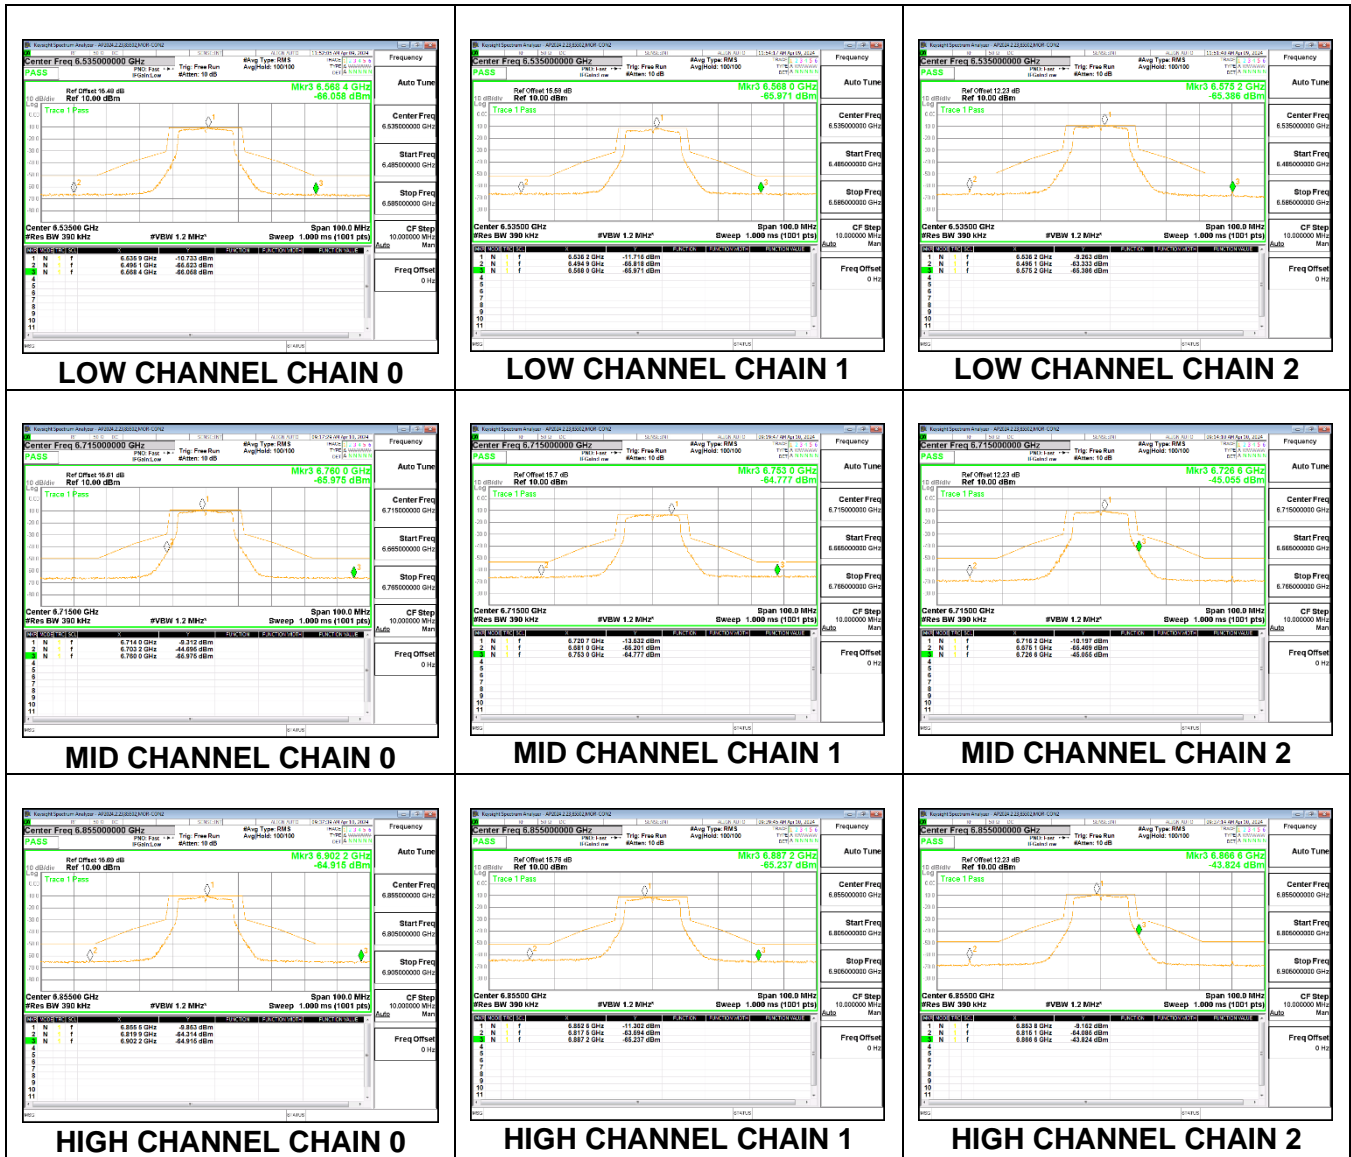

9.5.5. 802.11a MODE 3TX IN THE UNII-6 BAND
3TX CHAIN 0 + CHAIN 1 + CHAIN 2 CDD LOW POWER INDOOR

9.5.6. 802.11ax HE20 MODE 3TX IN THE UNII-6 BAND

3TX CHAIN 0 + CHAIN 1 + CHAIN 2 CDD OFDMA MODE: SU LOW POWER INDOOR

9.5.7. 802.11ax HE40 MODE 3TX IN THE UNII-6 BAND

3TX CHAIN 0 + CHAIN 1 + CHAIN 2 CDD OFDMA MODE: SU LOW POWER INDOOR

9.5.8. 802.11ax HE80 MODE 3TX IN THE UNII-6 BAND

3TX CHAIN 0 + CHAIN 1 + CHAIN 2 CDD OFDMA MODE: SU LOW POWER INDOOR

9.5.9. 802.11a MODE 3TX IN THE UNII-7 BAND
3TX CHAIN 0 + CHAIN 1 + CHAIN 2 CDD LOW POWER INDOOR

9.5.10. 802.11ax HE20 MODE 3TX IN THE UNII-7 BAND
3TX CHAIN 0 + CHAIN 1 + CHAIN 2 CDD OFDMA MODE: SU LOW POWER INDOOR