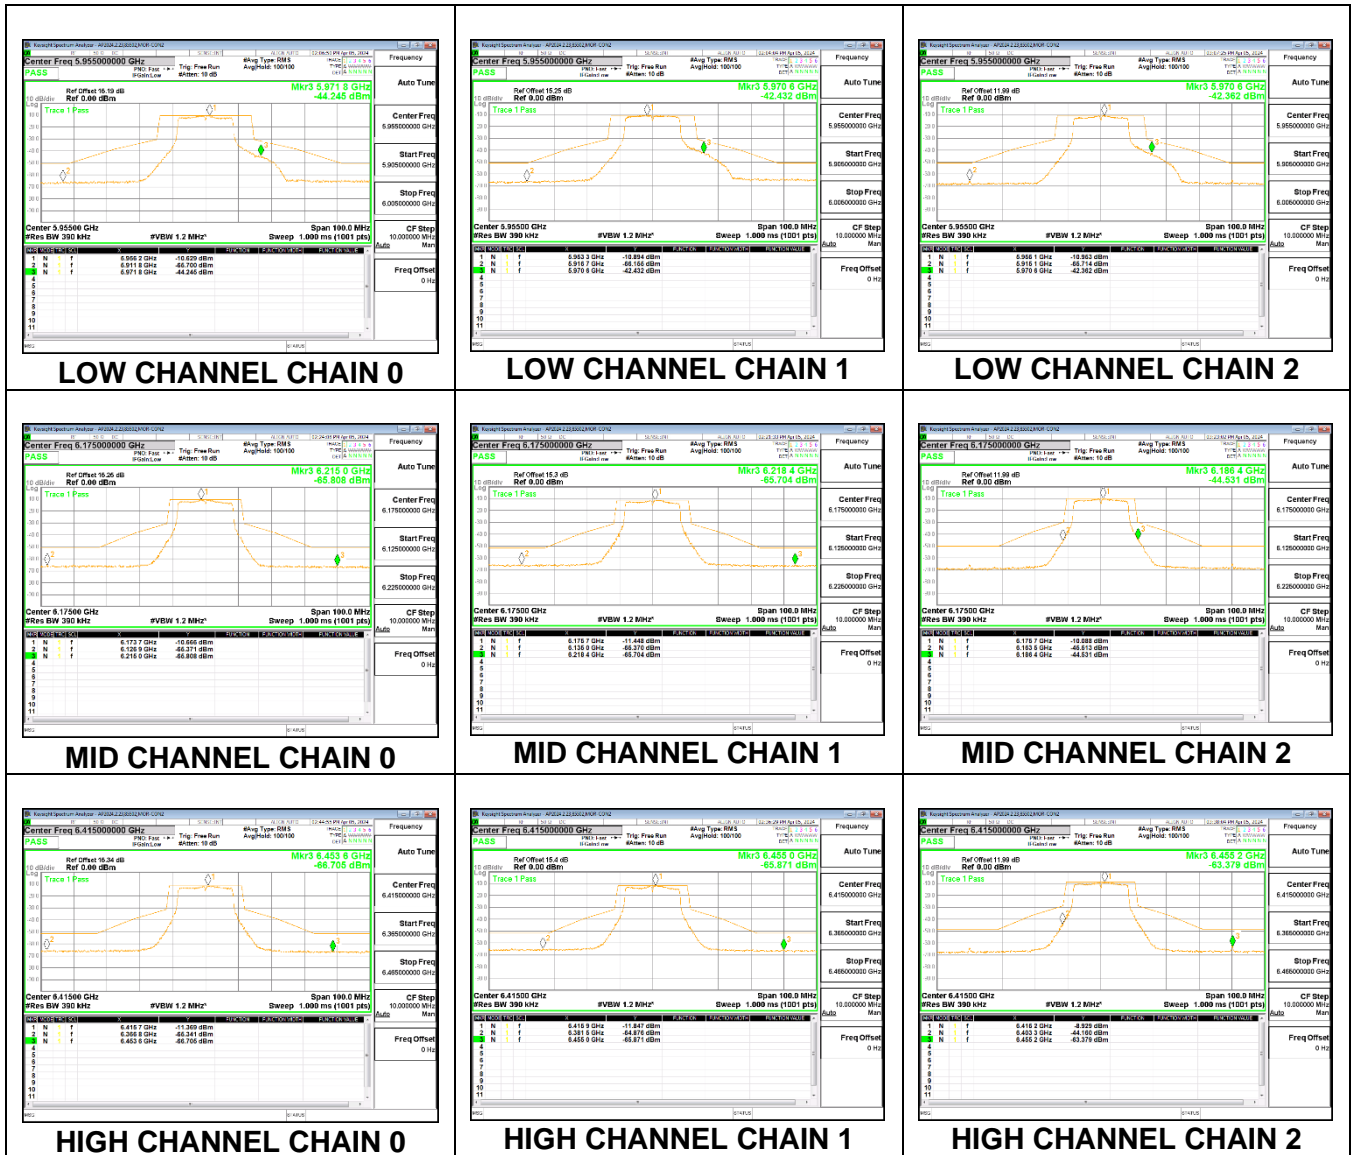

9.5.1. 802.11a MODE 3TX IN THE UNII-5 BAND
3TX CHAIN 0 + CHAIN 1 + CHAIN 2 CDD LOW POWER INDOOR

9.5.2. 802.11ax HE20 MODE 3TX IN THE UNII-5 BAND

3TX CHAIN 0 + CHAIN 1 + CHAIN 2 CDD OFDMA MODE: SU LOW POWER INDOOR

9.5.3. 802.11ax HE40 MODE 3TX IN THE UNII-5 BAND

3TX CHAIN 0 + CHAIN 1 + CHAIN 2 CDD OFDMA MODE: SU LOW POWER INDOOR

9.5.4. 802.11ax HE80 MODE 3TX IN THE UNII-5 BAND

3TX CHAIN 0 + CHAIN 1 + CHAIN 2 CDD OFDMA MODE: SU LOW POWER INDOOR

9.5.5. 802.11a MODE 3TX IN THE UNII-6 BAND
3TX CHAIN 0 + CHAIN 1 + CHAIN 2 CDD LOW POWER INDOOR

9.5.6. 802.11ax HE20 MODE 3TX IN THE UNII-6 BAND

3TX CHAIN 0 + CHAIN 1 + CHAIN 2 CDD OFDMA MODE: SU LOW POWER INDOOR