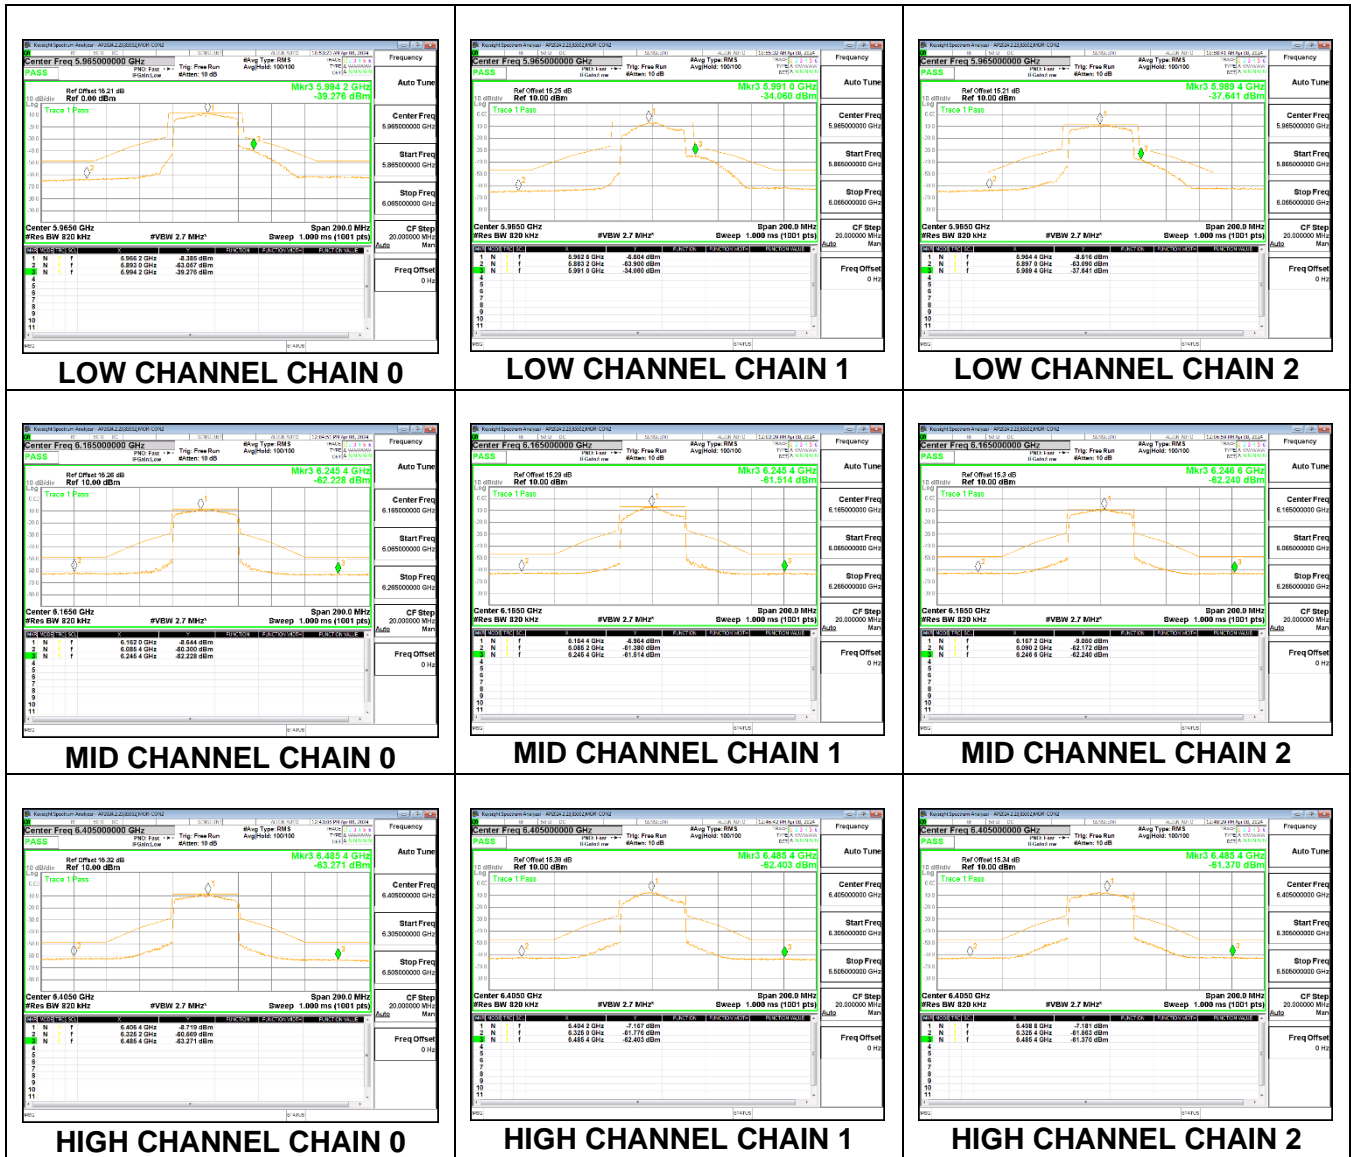

9.5.1. 802.11a MODE 3TX IN THE UNII-5 BAND
3TX CHAIN 0 + CHAIN 1 + CHAIN 2 CDD LOW POWER INDOOR

9.5.2. 802.11ax HE20 MODE 3TX IN THE UNII-5 BAND

3TX CHAIN 0 + CHAIN 1 + CHAIN 2 CDD OFDMA MODE: SU LOW POWER INDOOR

9.5.3. 802.11ax HE40 MODE 3TX IN THE UNII-5 BAND

3TX CHAIN 0 + CHAIN 1 + CHAIN 2 CDD OFDMA MODE: SU LOW POWER INDOOR

9.5.4. 802.11ax HE80 MODE 3TX IN THE UNII-5 BAND

3TX CHAIN 0 + CHAIN 1 + CHAIN 2 CDD OFDMA MODE: SU LOW POWER INDOOR

9.5.5. 802.11a MODE 3TX IN THE UNII-6 BAND
3TX CHAIN 0 + CHAIN 1 + CHAIN 2 CDD LOW POWER INDOOR

9.5.6. 802.11ax HE20 MODE 3TX IN THE UNII-6 BAND

3TX CHAIN 0 + CHAIN 1 + CHAIN 2 CDD OFDMA MODE: SU LOW POWER INDOOR