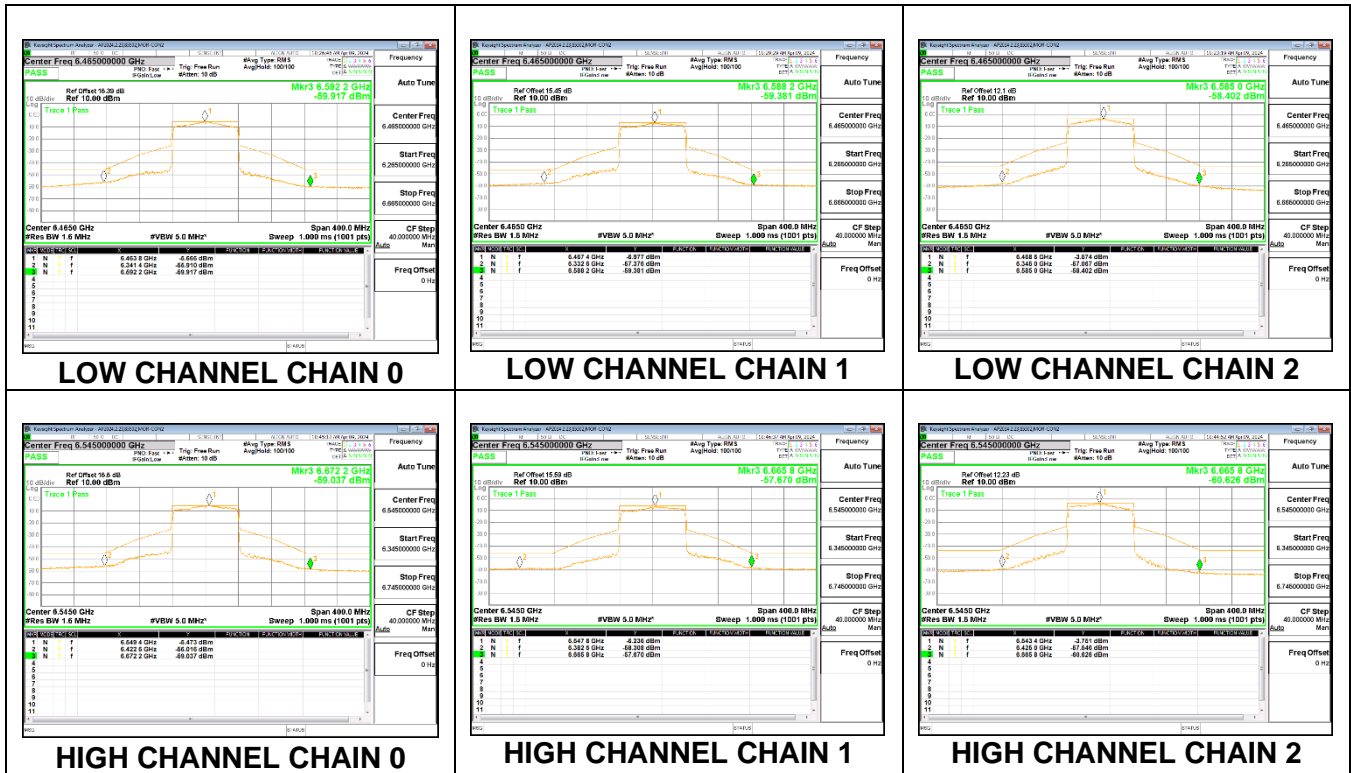

9.5.3. 802.11ax HE40 MODE 3TX IN THE UNII-5 BAND

3TX CHAIN 0 + CHAIN 1 + CHAIN 2 CDD OFDMA MODE: SU LOW POWER INDOOR

9.5.4. 802.11ax HE80 MODE 3TX IN THE UNII-5 BAND

3TX CHAIN 0 + CHAIN 1 + CHAIN 2 CDD OFDMA MODE: SU LOW POWER INDOOR

9.5.5. 802.11a MODE 3TX IN THE UNII-6 BAND
3TX CHAIN 0 + CHAIN 1 + CHAIN 2 CDD LOW POWER INDOOR

9.5.6. 802.11ax HE20 MODE 3TX IN THE UNII-6 BAND

3TX CHAIN 0 + CHAIN 1 + CHAIN 2 CDD OFDMA MODE: SU LOW POWER INDOOR

9.5.7. 802.11ax HE40 MODE 3TX IN THE UNII-6 BAND

3TX CHAIN 0 + CHAIN 1 + CHAIN 2 CDD OFDMA MODE: SU LOW POWER INDOOR

9.5.8. 802.11ax HE80 MODE 3TX IN THE UNII-6 BAND

3TX CHAIN 0 + CHAIN 1 + CHAIN 2 CDD OFDMA MODE: SU LOW POWER INDOOR