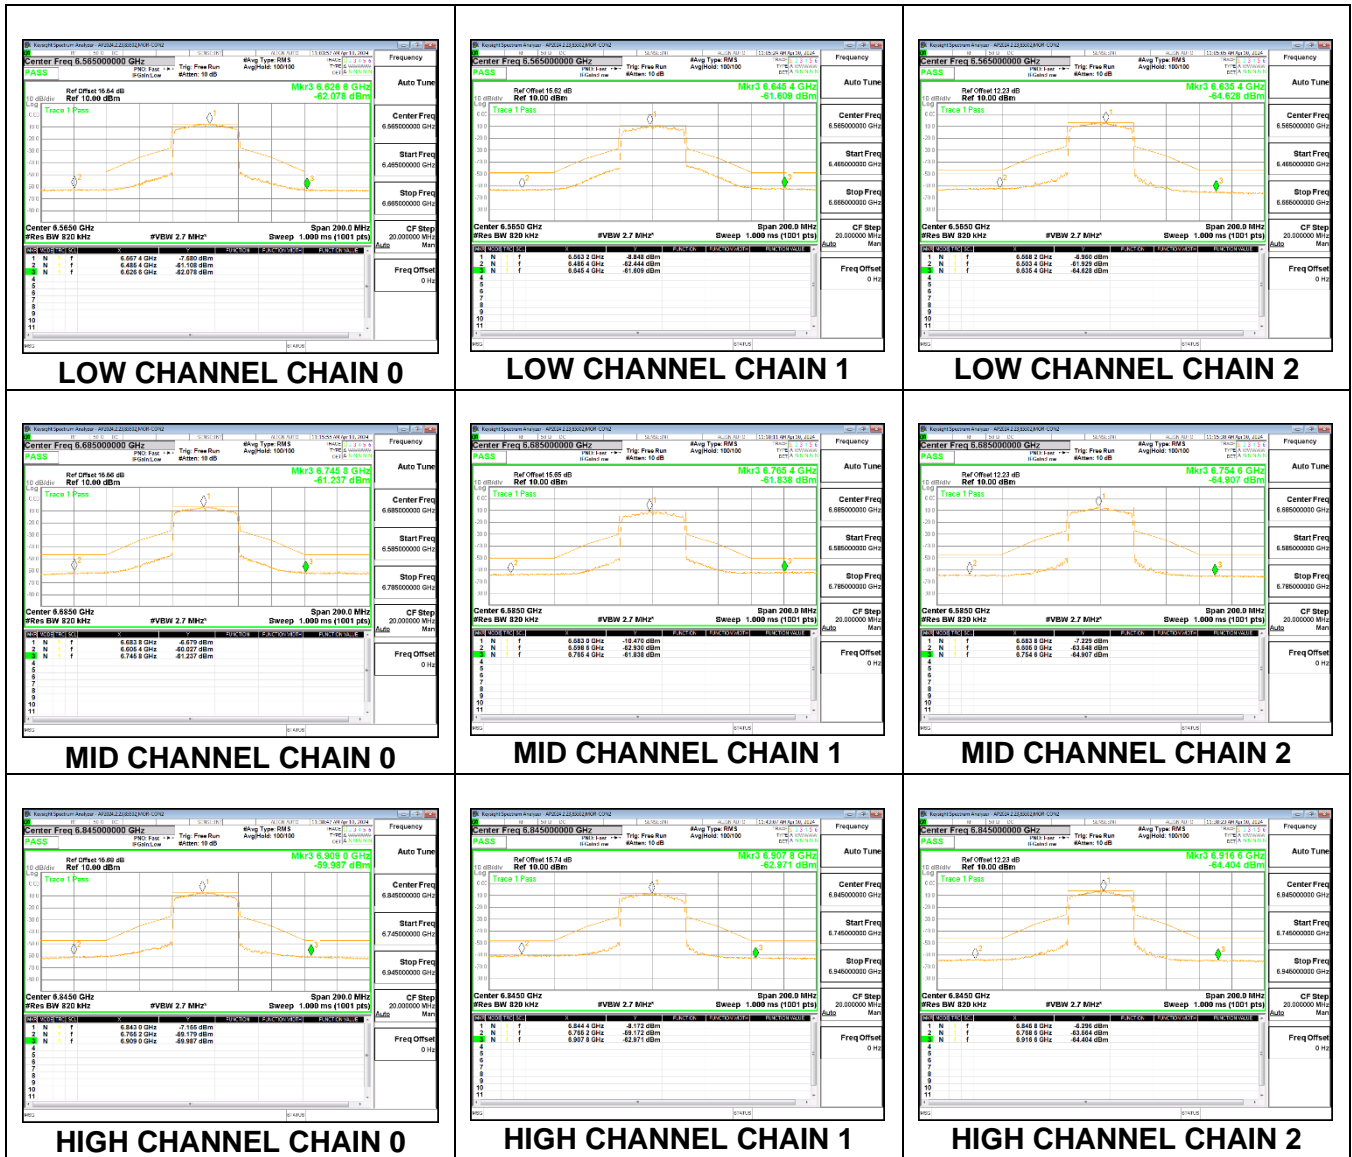

9.5.7. 802.11ax HE40 MODE 3TX IN THE UNII-6 BAND

3TX CHAIN 0 + CHAIN 1 + CHAIN 2 CDD OFDMA MODE: SU LOW POWER INDOOR

9.5.8. 802.11ax HE80 MODE 3TX IN THE UNII-6 BAND

3TX CHAIN 0 + CHAIN 1 + CHAIN 2 CDD OFDMA MODE: SU LOW POWER INDOOR

9.5.9. 802.11a MODE 3TX IN THE UNII-7 BAND
3TX CHAIN 0 + CHAIN 1 + CHAIN 2 CDD LOW POWER INDOOR

9.5.10. 802.11ax HE20 MODE 3TX IN THE UNII-7 BAND
3TX CHAIN 0 + CHAIN 1 + CHAIN 2 CDD OFDMA MODE: SU LOW POWER INDOOR

9.5.11. 802.11ax HE40 MODE 3TX IN THE UNII-7 BAND

3TX CHAIN 0 + CHAIN 1 + CHAIN 2 CDD OFDMA MODE: SU LOW POWER INDOOR

9.5.12. 802.11ax HE80 MODE 3TX IN THE UNII-7 BAND
3TX CHAIN 0 + CHAIN 1 + CHAIN 2 CDD OFDMA MODE: SU LOW POWER INDOOR