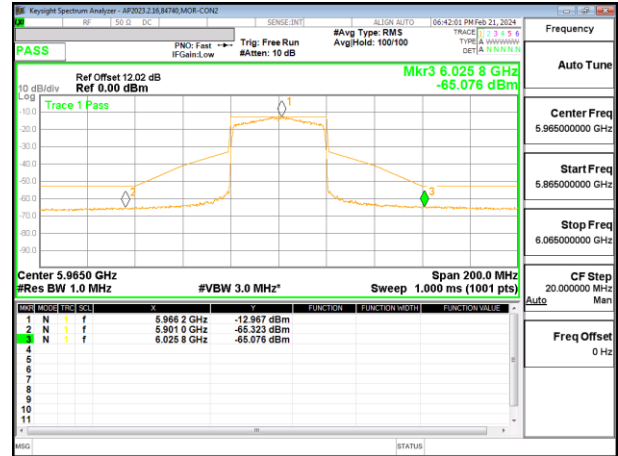

**2TX CHAIN 0 + CHAIN 1 CDD OFDMA MODE: SU LOW POWER INDOOR**

**LOW CHANNEL CHAIN 0**

**LOW CHANNEL CHAIN 1**

**MID CHANNEL CHAIN 0**

**MID CHANNEL CHAIN 1**

**HIGH CHANNEL CHAIN 0**

**HIGH CHANNEL CHAIN 1**

#### 2TX CHAIN 0 + CHAIN 1 CDD OFDMA MODE: 996T LOW POWER INDOOR

**2TX CHAIN 0 + CHAIN 1 CDD OFDMA MODE: SU LOW POWER INDOOR**

**LOW CHANNEL CHAIN 0**

**LOW CHANNEL CHAIN 1**

**MID CHANNEL CHAIN 0**

**MID CHANNEL CHAIN 1**