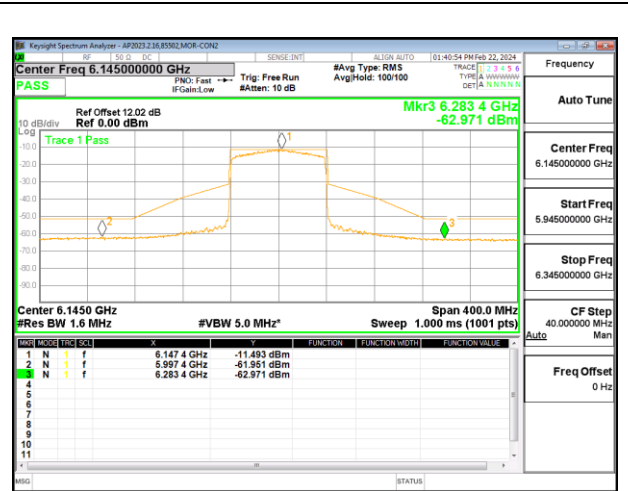

#### 2TX CHAIN 0 + CHAIN 1 CDD OFDMA MODE: 996T LOW POWER INDOOR

**2TX CHAIN 0 + CHAIN 1 CDD OFDMA MODE: SU LOW POWER INDOOR**

**LOW CHANNEL CHAIN 0**

**LOW CHANNEL CHAIN 1**

**MID CHANNEL CHAIN 0**

**MID CHANNEL CHAIN 1**