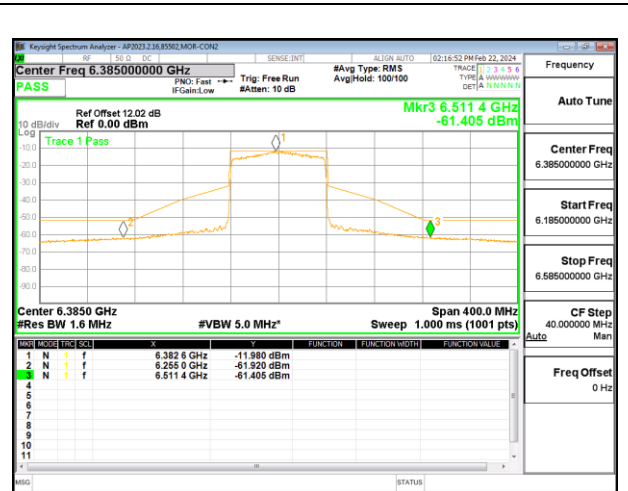

#### 2TX CHAIN 0 + CHAIN 1 CDD OFDMA MODE: 996T LOW POWER INDOOR

**2TX CHAIN 0 + CHAIN 1 CDD OFDMA MODE: SU LOW POWER INDOOR**

**LOW CHANNEL CHAIN 0**

**LOW CHANNEL CHAIN 1**

**MID CHANNEL CHAIN 0**

**MID CHANNEL CHAIN 1**

**HIGH CHANNEL CHAIN 0**

**HIGH CHANNEL CHAIN 1**