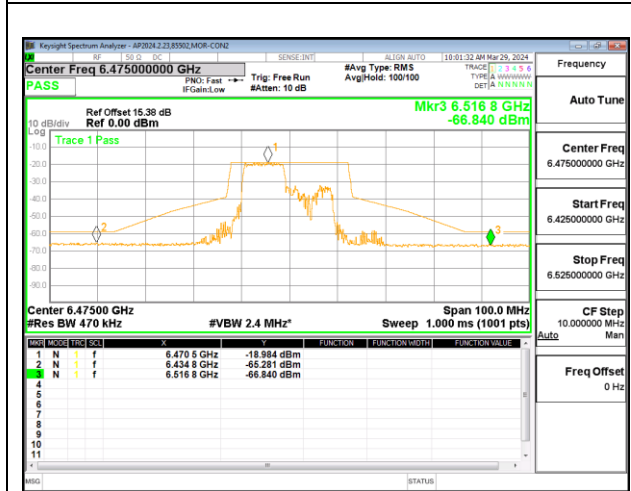

**HIGH CHANNEL CHAIN 0**

**HIGH CHANNEL CHAIN 1**

**2TX CHAIN 0 + CHAIN 1 CDD OFDMA MODE: 106T LOW POWER INDOOR**

**LOW CHANNEL CHAIN 0**

**LOW CHANNEL CHAIN 1**

**MID CHANNEL CHAIN 0**

**MID CHANNEL CHAIN 1**