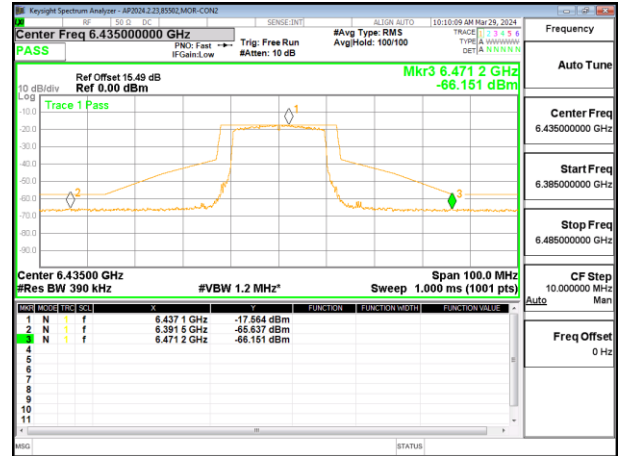

**HIGH CHANNEL CHAIN 0**

**HIGH CHANNEL CHAIN 1**

**2TX CHAIN 0 + CHAIN 1 CDD OFDMA MODE: SU LOW POWER INDOOR**

**LOW CHANNEL CHAIN 0**

**LOW CHANNEL CHAIN 1**

**MID CHANNEL CHAIN 0**

**MID CHANNEL CHAIN 1**

**HIGH CHANNEL CHAIN 0**

**HIGH CHANNEL CHAIN 1**