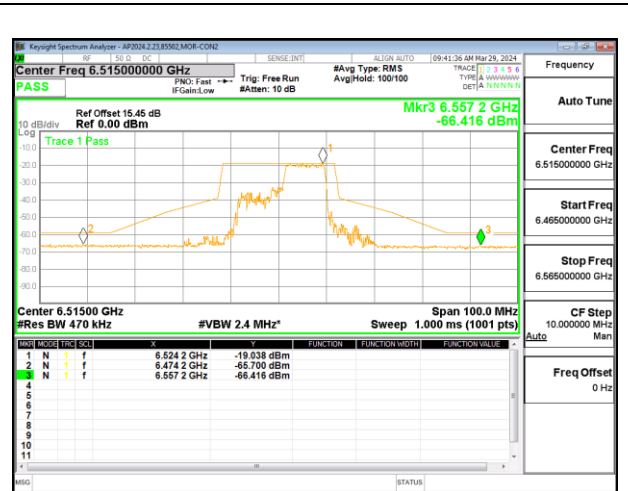

HIGH CHANNEL CHAIN 1