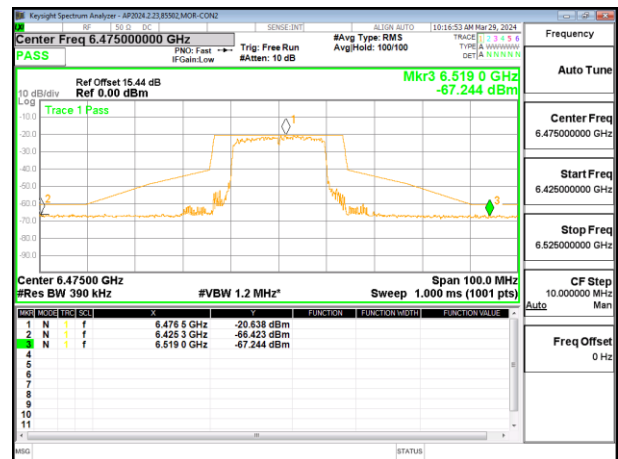

**HIGH CHANNEL CHAIN 0**

**HIGH CHANNEL CHAIN 1**

**2TX CHAIN 0 + CHAIN 1 CDD OFDMA MODE: 242T LOW POWER INDOOR**

**LOW CHANNEL CHAIN 0**

**LOW CHANNEL CHAIN 1**

**MID CHANNEL CHAIN 0**

**MID CHANNEL CHAIN 1**

**HIGH CHANNEL CHAIN 0**

**HIGH CHANNEL CHAIN 1**

**2TX CHAIN 0 + CHAIN 1 CDD OFDMA MODE: SU LOW POWER INDOOR**

**LOW CHANNEL CHAIN 0**

**LOW CHANNEL CHAIN 1**

**MID CHANNEL CHAIN 0**

**MID CHANNEL CHAIN 1**