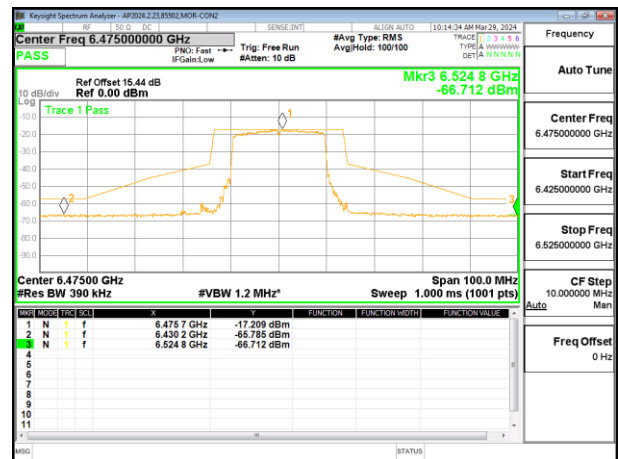

**HIGH CHANNEL CHAIN 0**

**HIGH CHANNEL CHAIN 1**

**2TX CHAIN 0 + CHAIN 1 CDD OFDMA MODE: SU LOW POWER INDOOR**

**LOW CHANNEL CHAIN 0**

**LOW CHANNEL CHAIN 1**

**MID CHANNEL CHAIN 0**

**MID CHANNEL CHAIN 1**

**HIGH CHANNEL CHAIN 0**

**HIGH CHANNEL CHAIN 1**