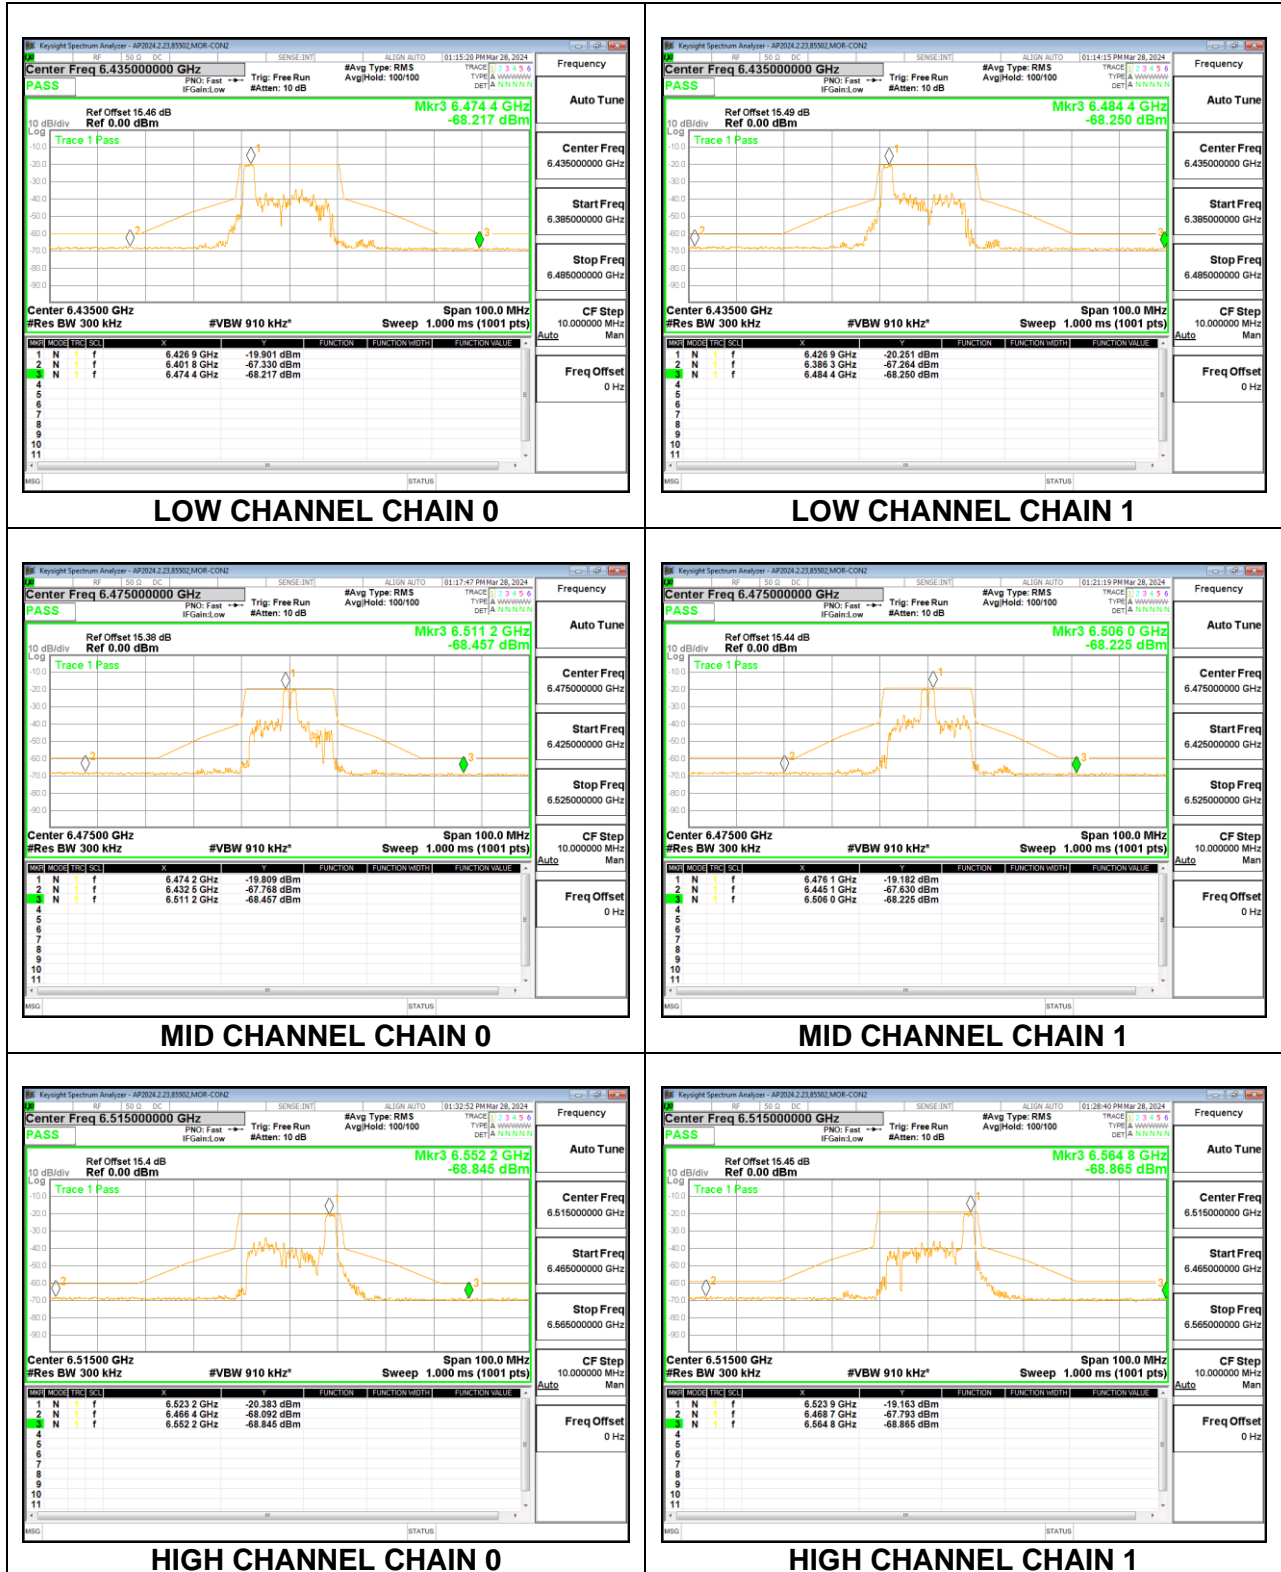

9.5.6. 802.11ax HE20 MODE 2TX IN THE UNII-6 BAND

2TX CHAIN 0 + CHAIN 1 CDD OFDMA MODE: 26T LOW POWER INDOOR