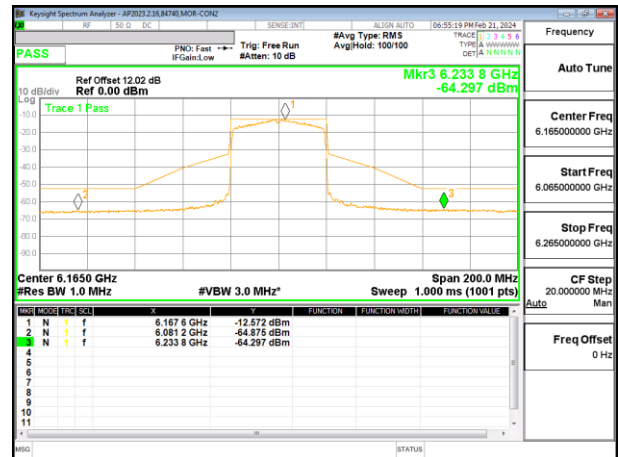

**2TX CHAIN 0 + CHAIN 1 CDD OFDMA MODE: SU LOW POWER INDOOR**

**LOW CHANNEL CHAIN 0**

**LOW CHANNEL CHAIN 1**

**MID CHANNEL CHAIN 0**

**MID CHANNEL CHAIN 1**

**HIGH CHANNEL CHAIN 0**

**HIGH CHANNEL CHAIN 1**

#### 2TX CHAIN 0 + CHAIN 1 CDD OFDMA MODE: 996T LOW POWER INDOOR

**2TX CHAIN 0 + CHAIN 1 CDD OFDMA MODE: SU LOW POWER INDOOR**

**LOW CHANNEL CHAIN 0**

**LOW CHANNEL CHAIN 1**

**MID CHANNEL CHAIN 0**

**MID CHANNEL CHAIN 1**