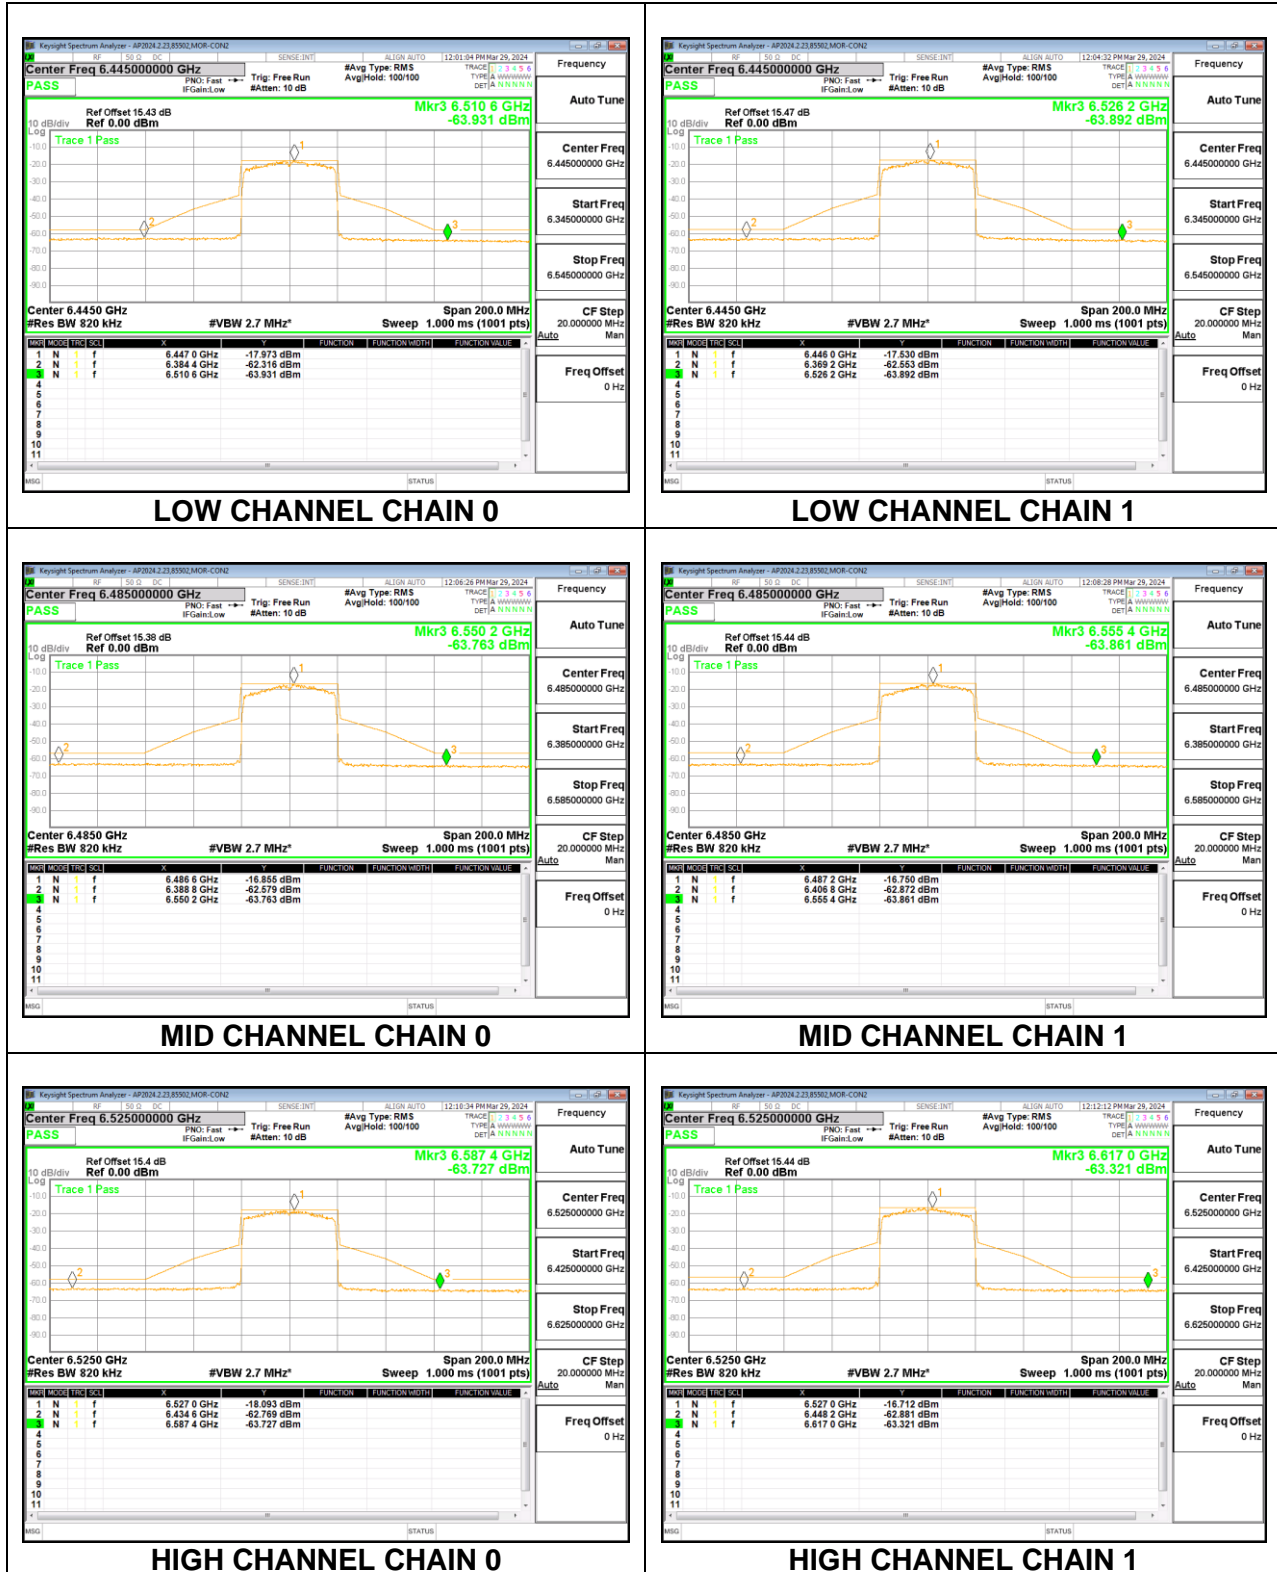

9.5.7. 802.11ax HE40 MODE 2TX IN THE UNII-6 BAND

2TX CHAIN 0 + CHAIN 1 CDD OFDMA MODE: 484T LOW POWER INDOOR