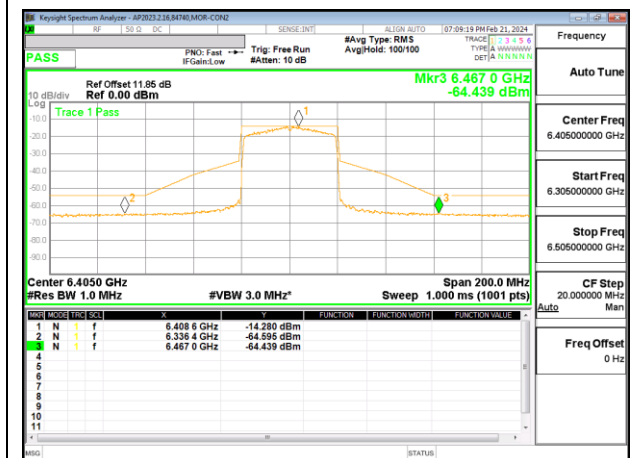

**2TX CHAIN 0 + CHAIN 1 CDD OFDMA MODE: SU LOW POWER INDOOR**

**LOW CHANNEL CHAIN 0**

**LOW CHANNEL CHAIN 1**

**MID CHANNEL CHAIN 0**

**MID CHANNEL CHAIN 1**

**HIGH CHANNEL CHAIN 0**

**HIGH CHANNEL CHAIN 1**

### 9.5.4. 802.11ax HE80 MODE 2TX IN THE UNII-5 BAND

#### 2TX CHAIN 0 + CHAIN 1 CDD OFDMA MODE: 996T LOW POWER INDOOR

**2TX CHAIN 0 + CHAIN 1 CDD OFDMA MODE: SU LOW POWER INDOOR**

**LOW CHANNEL CHAIN 0**

**LOW CHANNEL CHAIN 1**

**MID CHANNEL CHAIN 0**

**MID CHANNEL CHAIN 1**