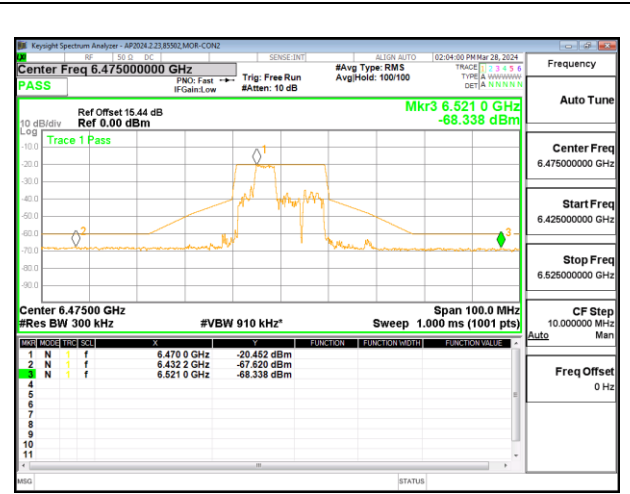

#### 2TX CHAIN 0 + CHAIN 1 CDD OFDMA MODE: 26T LOW POWER INDOOR

**2TX CHAIN 0 + CHAIN 1 CDD OFDMA MODE: 52T LOW POWER INDOOR**

**LOW CHANNEL CHAIN 0**

**LOW CHANNEL CHAIN 1**

**MID CHANNEL CHAIN 0**

**MID CHANNEL CHAIN 1**