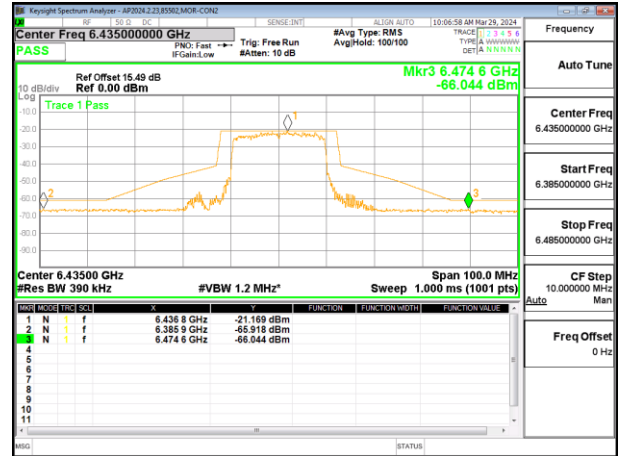

**HIGH CHANNEL CHAIN 0**

**HIGH CHANNEL CHAIN 1**

**2TX CHAIN 0 + CHAIN 1 CDD OFDMA MODE: 242T LOW POWER INDOOR**

**LOW CHANNEL CHAIN 0**

**LOW CHANNEL CHAIN 1**

**MID CHANNEL CHAIN 0**

**MID CHANNEL CHAIN 1**

**HIGH CHANNEL CHAIN 0**

**HIGH CHANNEL CHAIN 1**

**2TX CHAIN 0 + CHAIN 1 CDD OFDMA MODE: SU LOW POWER INDOOR**

**LOW CHANNEL CHAIN 0**

**LOW CHANNEL CHAIN 1**

**MID CHANNEL CHAIN 0**

**MID CHANNEL CHAIN 1**