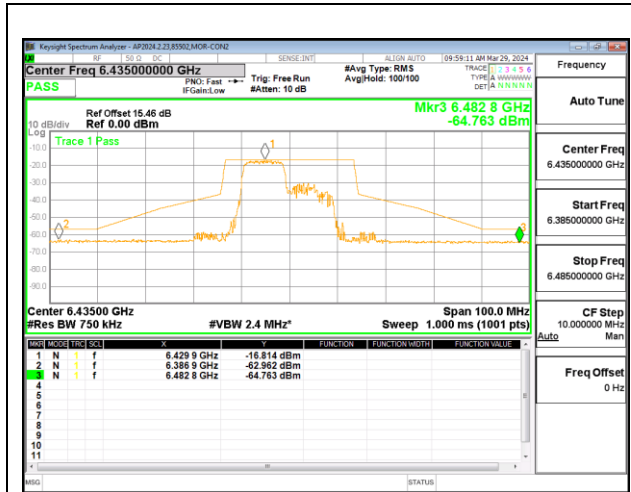

2TX CHAIN 0 + CHAIN 1 CDD OFDMA MODE: 106T LOW POWER INDOOR

LOW CHANNEL CHAIN 0