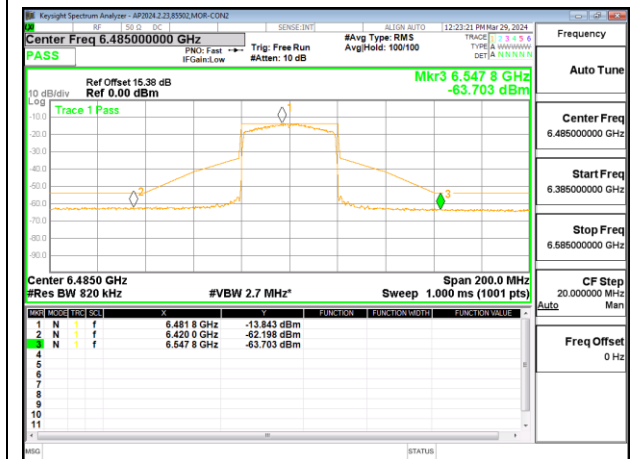

### 9.5.7. 802.11ax HE40 MODE 2TX IN THE UNII-6 BAND

#### 2TX CHAIN 0 + CHAIN 1 CDD OFDMA MODE: 484T LOW POWER INDOOR

**2TX CHAIN 0 + CHAIN 1 CDD OFDMA MODE: SU LOW POWER INDOOR**

**LOW CHANNEL CHAIN 0**

**LOW CHANNEL CHAIN 1**

**MID CHANNEL CHAIN 0**

**MID CHANNEL CHAIN 1**

**HIGH CHANNEL CHAIN 0**

**HIGH CHANNEL CHAIN 1**