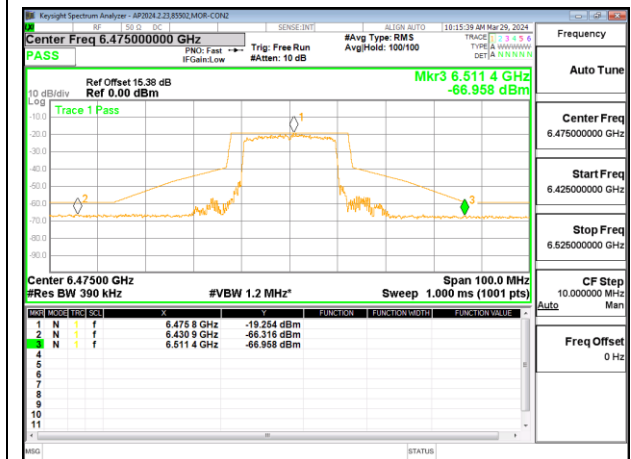

**HIGH CHANNEL CHAIN 0**

**HIGH CHANNEL CHAIN 1**

**2TX CHAIN 0 + CHAIN 1 CDD OFDMA MODE: 242T LOW POWER INDOOR**

**LOW CHANNEL CHAIN 0**

**LOW CHANNEL CHAIN 1**

**MID CHANNEL CHAIN 0**

**MID CHANNEL CHAIN 1**

**HIGH CHANNEL CHAIN 0**

**HIGH CHANNEL CHAIN 1**

**2TX CHAIN 0 + CHAIN 1 CDD OFDMA MODE: SU LOW POWER INDOOR**

**LOW CHANNEL CHAIN 0**

**LOW CHANNEL CHAIN 1**

**MID CHANNEL CHAIN 0**

**MID CHANNEL CHAIN 1**