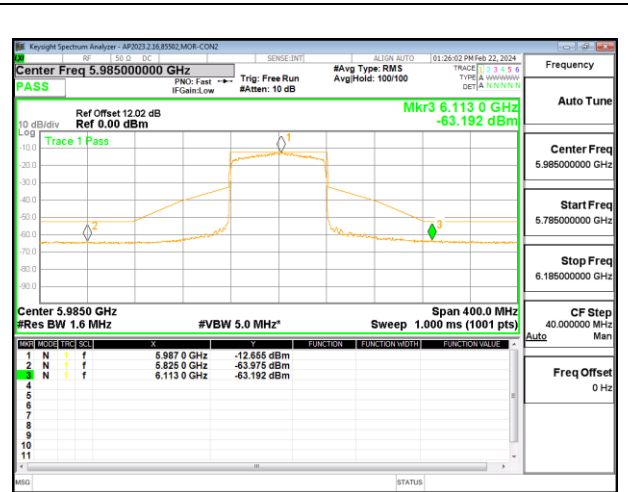

### 9.5.4. 802.11ax HE80 MODE 2TX IN THE UNII-5 BAND

#### 2TX CHAIN 0 + CHAIN 1 CDD OFDMA MODE: 996T LOW POWER INDOOR

**2TX CHAIN 0 + CHAIN 1 CDD OFDMA MODE: SU LOW POWER INDOOR**

**LOW CHANNEL CHAIN 0**

**LOW CHANNEL CHAIN 1**

**MID CHANNEL CHAIN 0**

**MID CHANNEL CHAIN 1**