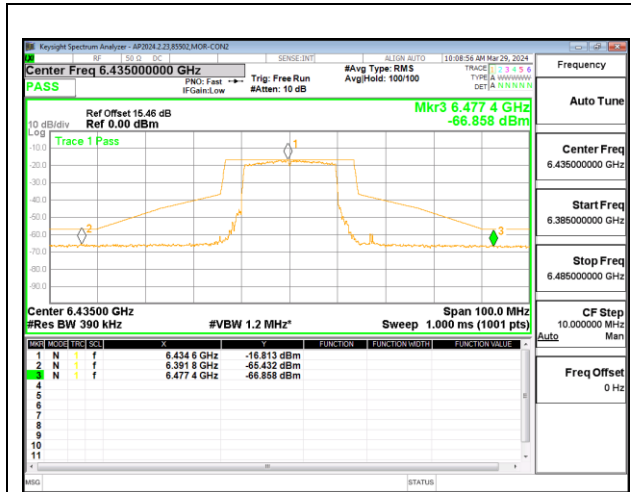

2TX CHAIN 0 + CHAIN 1 CDD OFDMA MODE: SU LOW POWER INDOOR

LOW CHANNEL CHAIN 0