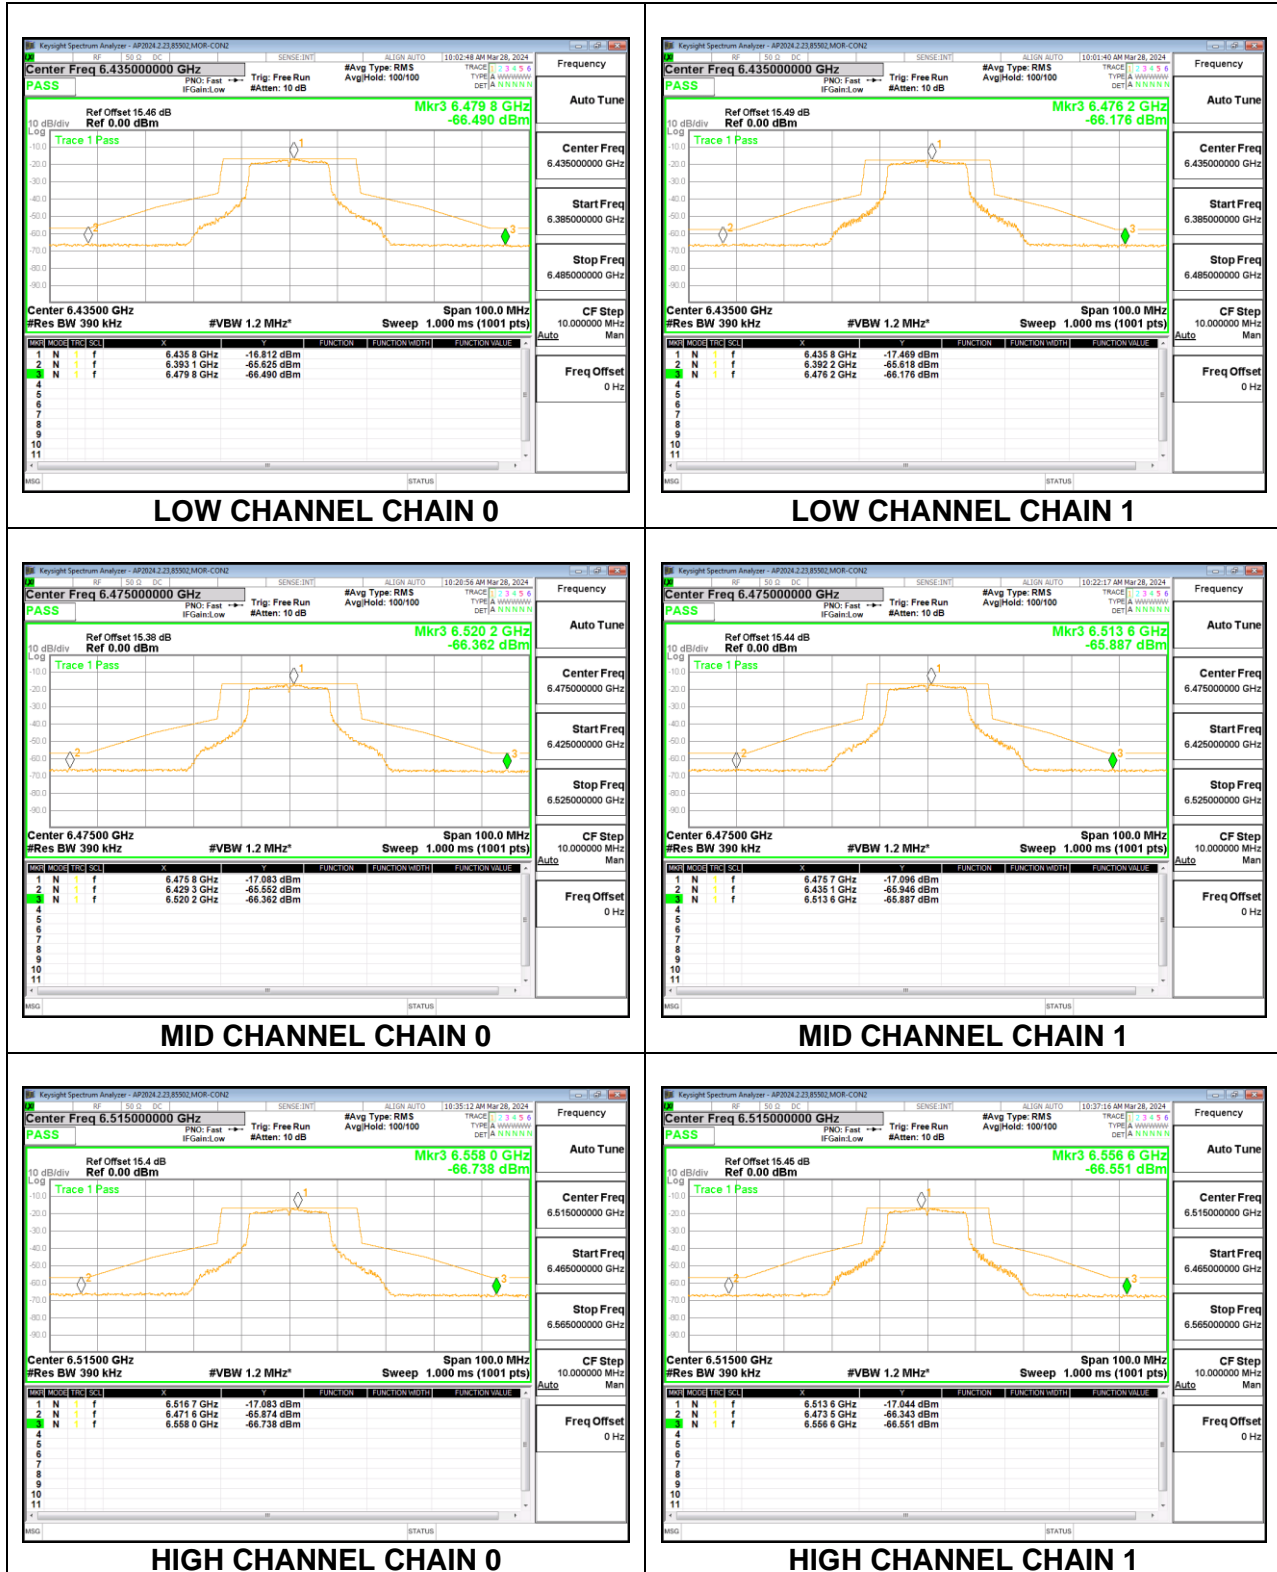

9.5.5. 802.11a MODE 2TX IN THE UNII-6 BAND

2TX CHAIN 0 + CHAIN 1 CDD LOW POWER INDOOR