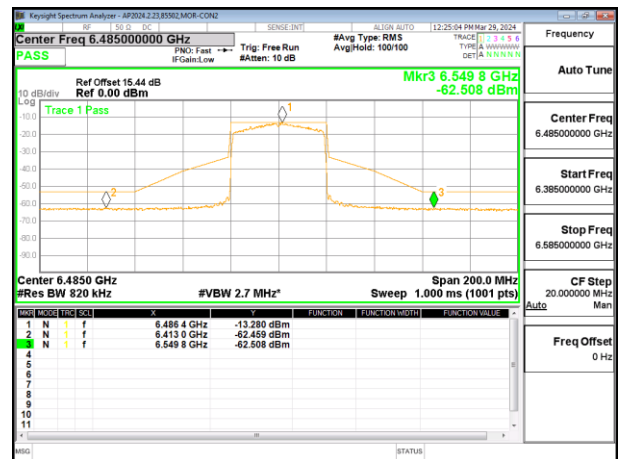

#### 2TX CHAIN 0 + CHAIN 1 CDD OFDMA MODE: 484T LOW POWER INDOOR

**2TX CHAIN 0 + CHAIN 1 CDD OFDMA MODE: SU LOW POWER INDOOR**

**LOW CHANNEL CHAIN 0**

**LOW CHANNEL CHAIN 1**

**MID CHANNEL CHAIN 0**

**MID CHANNEL CHAIN 1**

**HIGH CHANNEL CHAIN 0**

**HIGH CHANNEL CHAIN 1**