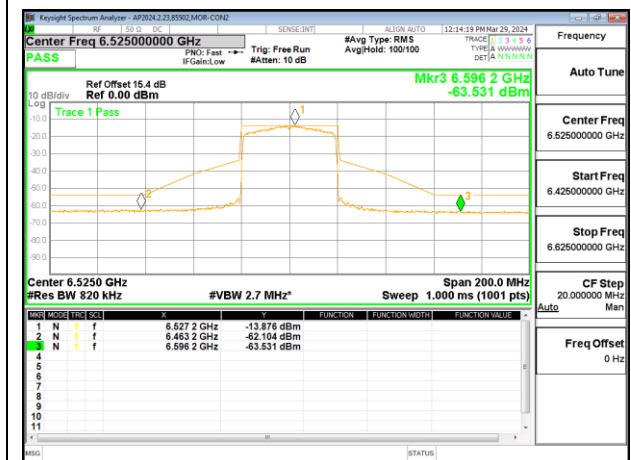

### 9.5.7. 802.11ax HE40 MODE 2TX IN THE UNII-6 BAND

#### 2TX CHAIN 0 + CHAIN 1 CDD OFDMA MODE: 484T LOW POWER INDOOR

**2TX CHAIN 0 + CHAIN 1 CDD OFDMA MODE: SU LOW POWER INDOOR**

**LOW CHANNEL CHAIN 0**

**LOW CHANNEL CHAIN 1**

**MID CHANNEL CHAIN 0**

**MID CHANNEL CHAIN 1**

**HIGH CHANNEL CHAIN 0**

**HIGH CHANNEL CHAIN 1**