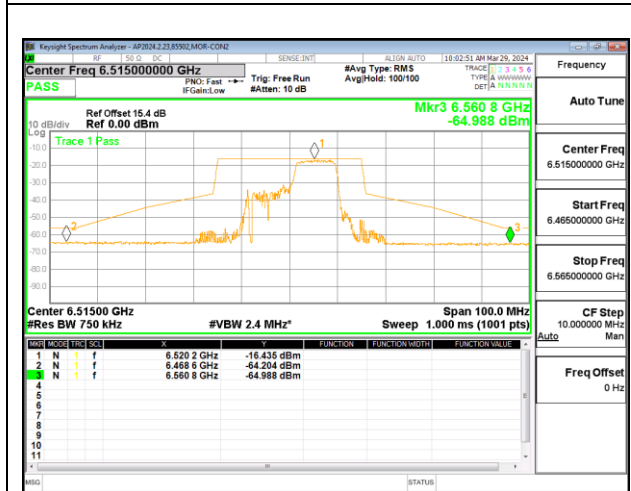

**HIGH CHANNEL CHAIN 0**

**HIGH CHANNEL CHAIN 1**

**2TX CHAIN 0 + CHAIN 1 CDD OFDMA MODE: 106T LOW POWER INDOOR**

**LOW CHANNEL CHAIN 0**

**LOW CHANNEL CHAIN 1**

**MID CHANNEL CHAIN 0**

**MID CHANNEL CHAIN 1**