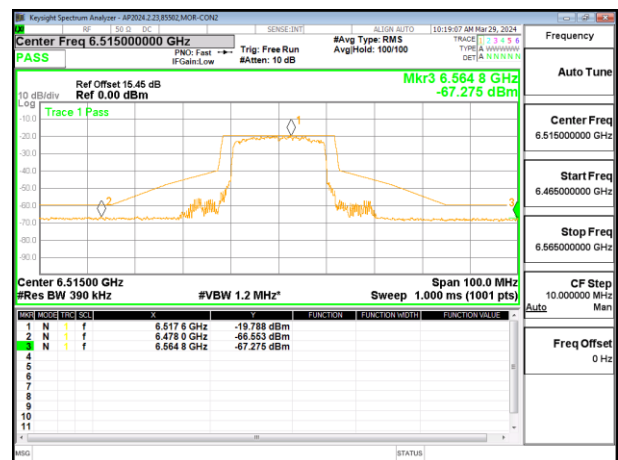

**HIGH CHANNEL CHAIN 0**

**HIGH CHANNEL CHAIN 1**

**2TX CHAIN 0 + CHAIN 1 CDD OFDMA MODE: 242T LOW POWER INDOOR**

**LOW CHANNEL CHAIN 0**

**LOW CHANNEL CHAIN 1**

**MID CHANNEL CHAIN 0**

**MID CHANNEL CHAIN 1**

**HIGH CHANNEL CHAIN 0**

**HIGH CHANNEL CHAIN 1**

**2TX CHAIN 0 + CHAIN 1 CDD OFDMA MODE: SU LOW POWER INDOOR**

**LOW CHANNEL CHAIN 0**

**LOW CHANNEL CHAIN 1**

**MID CHANNEL CHAIN 0**

**MID CHANNEL CHAIN 1**