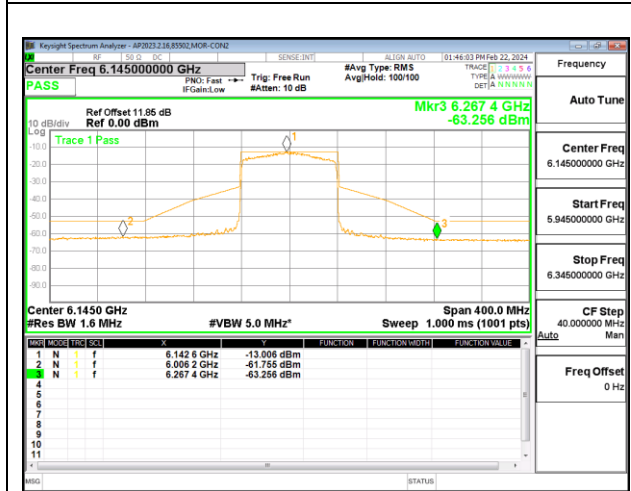

#### 2TX CHAIN 0 + CHAIN 1 CDD OFDMA MODE: 996T LOW POWER INDOOR

**2TX CHAIN 0 + CHAIN 1 CDD OFDMA MODE: SU LOW POWER INDOOR**

**LOW CHANNEL CHAIN 0**

**LOW CHANNEL CHAIN 1**

**MID CHANNEL CHAIN 0**

**MID CHANNEL CHAIN 1**

**HIGH CHANNEL CHAIN 0**

**HIGH CHANNEL CHAIN 1**