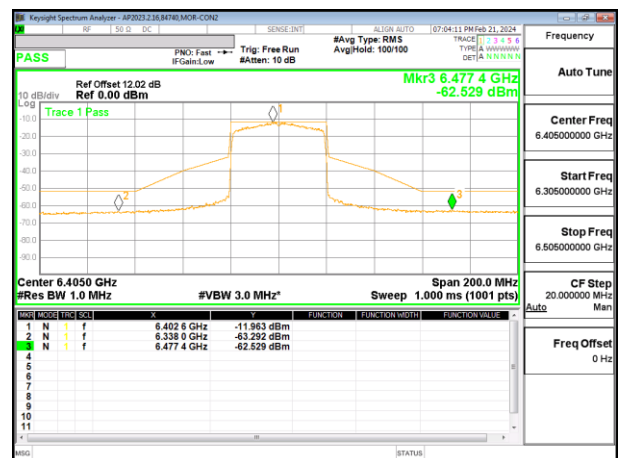

**2TX CHAIN 0 + CHAIN 1 CDD OFDMA MODE: SU LOW POWER INDOOR**

**LOW CHANNEL CHAIN 0**

**LOW CHANNEL CHAIN 1**

**MID CHANNEL CHAIN 0**

**MID CHANNEL CHAIN 1**

**HIGH CHANNEL CHAIN 0**

**HIGH CHANNEL CHAIN 1**

### 9.5.4. 802.11ax HE80 MODE 2TX IN THE UNII-5 BAND

#### 2TX CHAIN 0 + CHAIN 1 CDD OFDMA MODE: 996T LOW POWER INDOOR

**2TX CHAIN 0 + CHAIN 1 CDD OFDMA MODE: SU LOW POWER INDOOR**

**LOW CHANNEL CHAIN 0**

**LOW CHANNEL CHAIN 1**

**MID CHANNEL CHAIN 0**

**MID CHANNEL CHAIN 1**