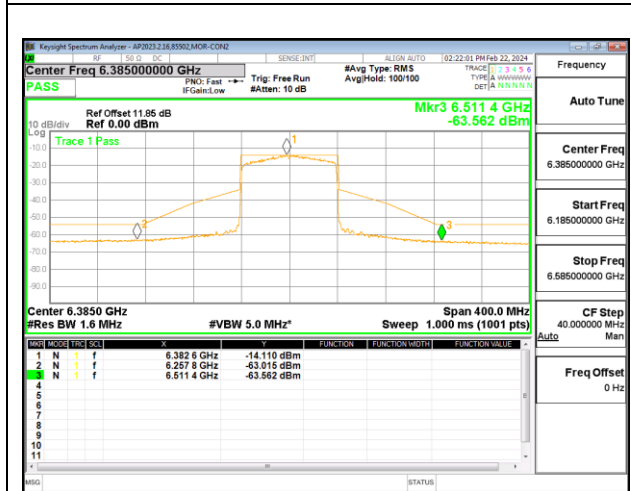

#### 2TX CHAIN 0 + CHAIN 1 CDD OFDMA MODE: 996T LOW POWER INDOOR

**2TX CHAIN 0 + CHAIN 1 CDD OFDMA MODE: SU LOW POWER INDOOR**

**LOW CHANNEL CHAIN 0**

**LOW CHANNEL CHAIN 1**

**MID CHANNEL CHAIN 0**

**MID CHANNEL CHAIN 1**

**HIGH CHANNEL CHAIN 0**

**HIGH CHANNEL CHAIN 1**