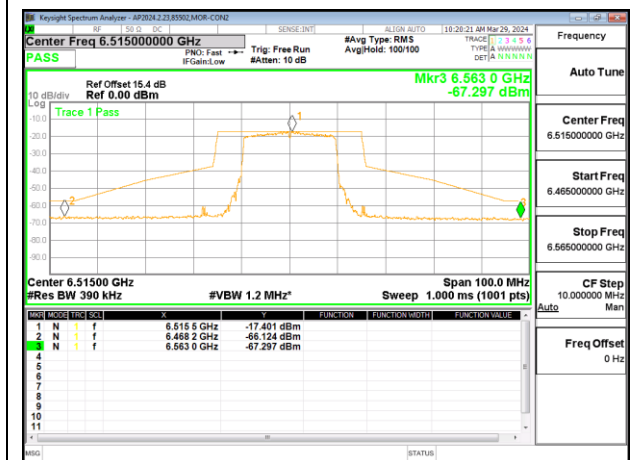

**HIGH CHANNEL CHAIN 0**

**HIGH CHANNEL CHAIN 1**

**2TX CHAIN 0 + CHAIN 1 CDD OFDMA MODE: SU LOW POWER INDOOR**

**LOW CHANNEL CHAIN 0**

**LOW CHANNEL CHAIN 1**

**MID CHANNEL CHAIN 0**

**MID CHANNEL CHAIN 1**

**HIGH CHANNEL CHAIN 0**

**HIGH CHANNEL CHAIN 1**