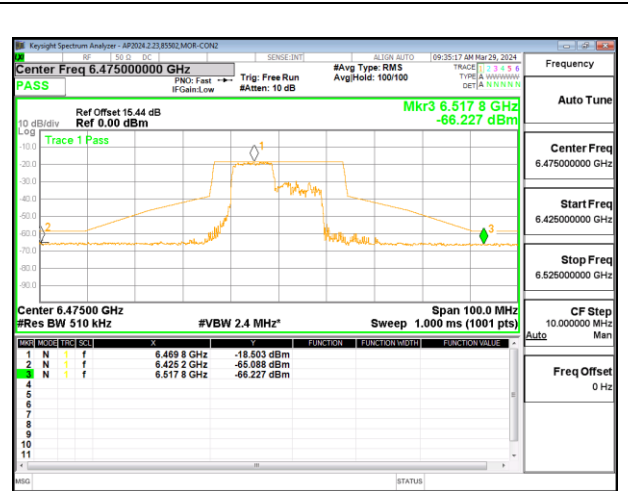

**HIGH CHANNEL CHAIN 0**

**HIGH CHANNEL CHAIN 1**

**2TX CHAIN 0 + CHAIN 1 CDD OFDMA MODE: 106T LOW POWER INDOOR**

**LOW CHANNEL CHAIN 0**

**LOW CHANNEL CHAIN 1**

**MID CHANNEL CHAIN 0**

**MID CHANNEL CHAIN 1**