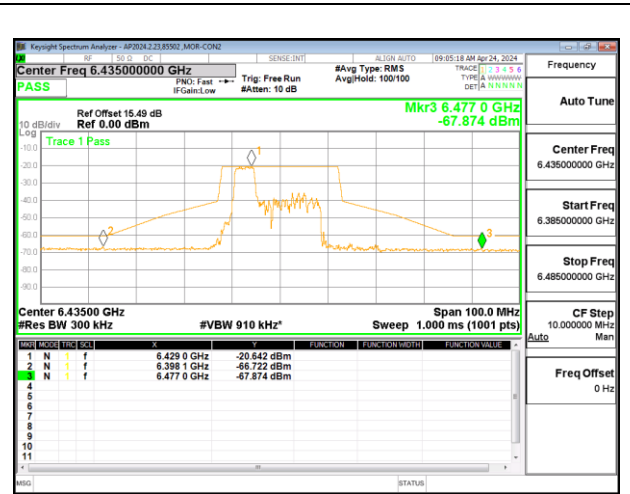

### 9.5.6. 802.11ax HE20 MODE 2TX IN THE UNII-6 BAND

#### 2TX CHAIN 0 + CHAIN 1 CDD OFDMA MODE: 26T LOW POWER INDOOR

**2TX CHAIN 0 + CHAIN 1 CDD OFDMA MODE: 52T LOW POWER INDOOR**

**LOW CHANNEL CHAIN 0**

**LOW CHANNEL CHAIN 1**

**MID CHANNEL CHAIN 0**

**MID CHANNEL CHAIN 1**