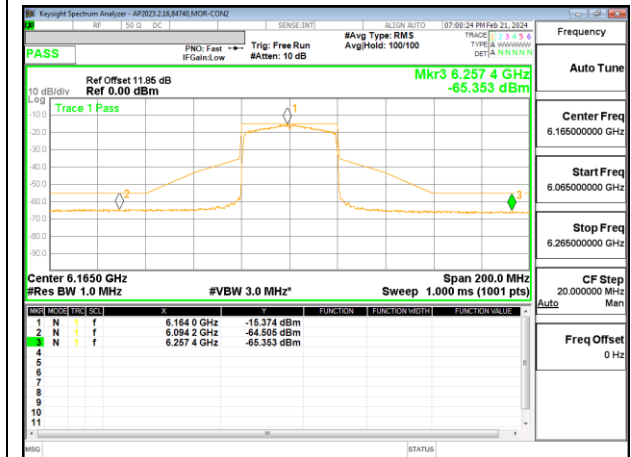

**2TX CHAIN 0 + CHAIN 1 CDD OFDMA MODE: SU LOW POWER INDOOR**

**LOW CHANNEL CHAIN 0**

**LOW CHANNEL CHAIN 1**

**MID CHANNEL CHAIN 0**

**MID CHANNEL CHAIN 1**

**HIGH CHANNEL CHAIN 0**

**HIGH CHANNEL CHAIN 1**

### 9.5.4. 802.11ax HE80 MODE 2TX IN THE UNII-5 BAND

#### 2TX CHAIN 0 + CHAIN 1 CDD OFDMA MODE: 996T LOW POWER INDOOR

**2TX CHAIN 0 + CHAIN 1 CDD OFDMA MODE: SU LOW POWER INDOOR**

**LOW CHANNEL CHAIN 0**

**LOW CHANNEL CHAIN 1**

**MID CHANNEL CHAIN 0**

**MID CHANNEL CHAIN 1**