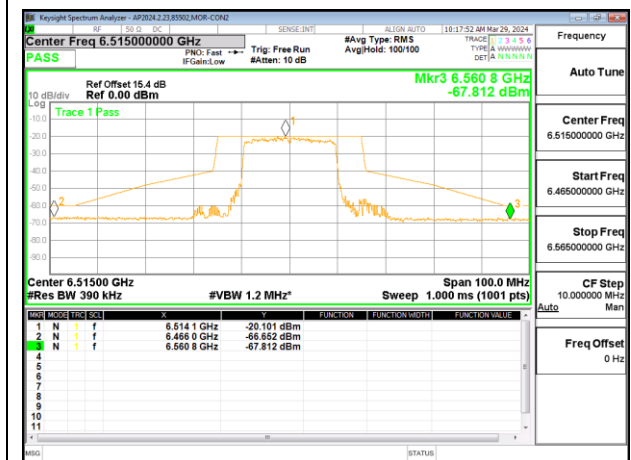

**HIGH CHANNEL CHAIN 0**

**HIGH CHANNEL CHAIN 1**

**2TX CHAIN 0 + CHAIN 1 CDD OFDMA MODE: 242T LOW POWER INDOOR**

**LOW CHANNEL CHAIN 0**

**LOW CHANNEL CHAIN 1**

**MID CHANNEL CHAIN 0**

**MID CHANNEL CHAIN 1**

**HIGH CHANNEL CHAIN 0**

**HIGH CHANNEL CHAIN 1**

**2TX CHAIN 0 + CHAIN 1 CDD OFDMA MODE: SU LOW POWER INDOOR**

**LOW CHANNEL CHAIN 0**

**LOW CHANNEL CHAIN 1**

**MID CHANNEL CHAIN 0**

**MID CHANNEL CHAIN 1**