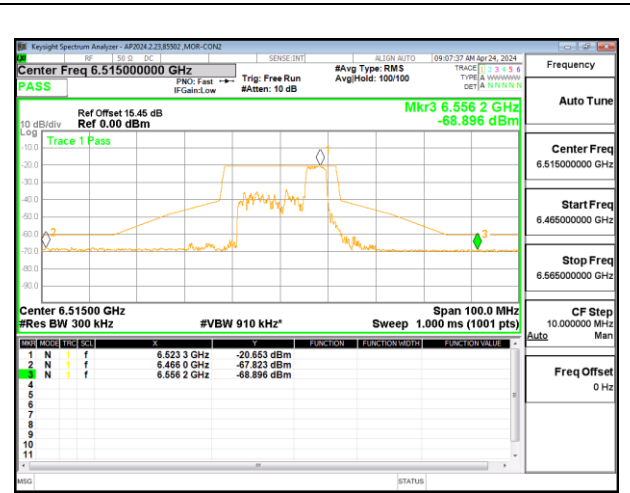

HIGH CHANNEL CHAIN 1