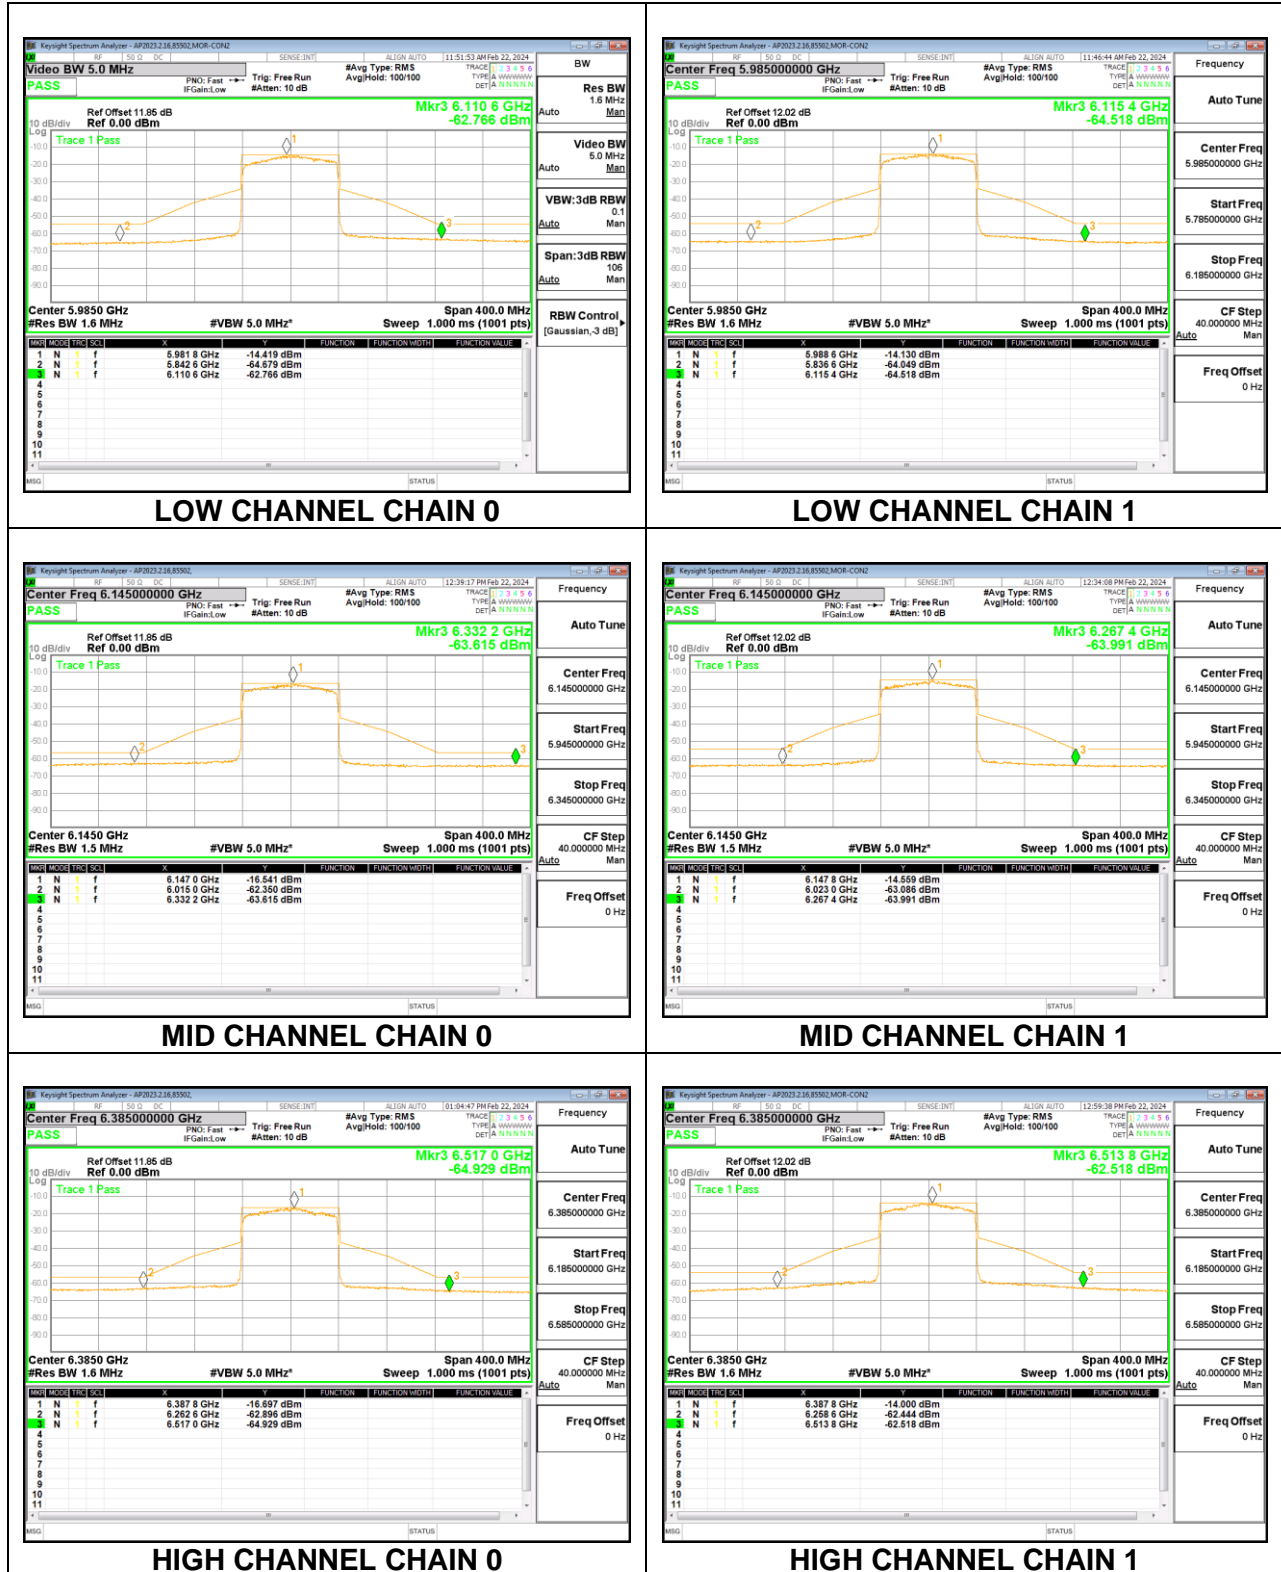

**2TX CHAIN 0 + CHAIN 1 CDD OFDMA MODE: SU LOW POWER INDOOR**

**LOW CHANNEL CHAIN 0**

**LOW CHANNEL CHAIN 1**

**MID CHANNEL CHAIN 0**

**MID CHANNEL CHAIN 1**

**HIGH CHANNEL CHAIN 0**

**HIGH CHANNEL CHAIN 1**

### 9.5.4. 802.11ax HE80 MODE 2TX IN THE UNII-5 BAND

#### 2TX CHAIN 0 + CHAIN 1 CDD OFDMA MODE: 996T LOW POWER INDOOR

**2TX CHAIN 0 + CHAIN 1 CDD OFDMA MODE: SU LOW POWER INDOOR**

**LOW CHANNEL CHAIN 0**

**LOW CHANNEL CHAIN 1**

**MID CHANNEL CHAIN 0**

**MID CHANNEL CHAIN 1**