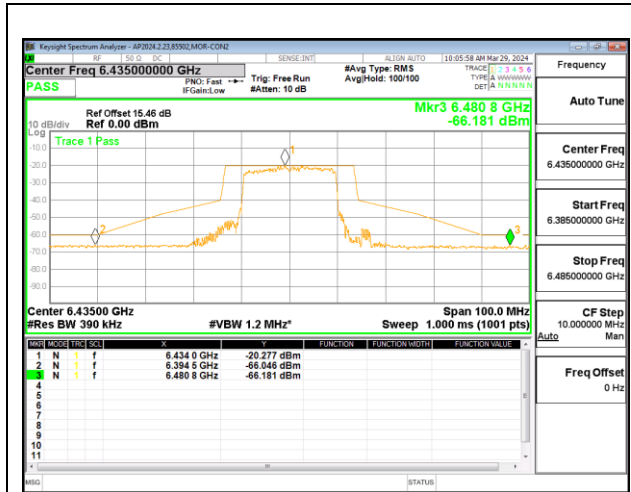

2TX CHAIN 0 + CHAIN 1 CDD OFDMA MODE: 242T LOW POWER INDOOR

LOW CHANNEL CHAIN 0