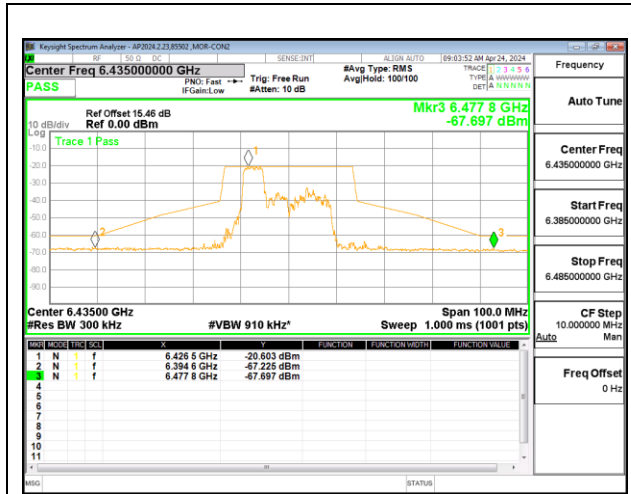

2TX CHAIN 0 + CHAIN 1 CDD OFDMA MODE: 52T LOW POWER INDOOR

LOW CHANNEL CHAIN 0