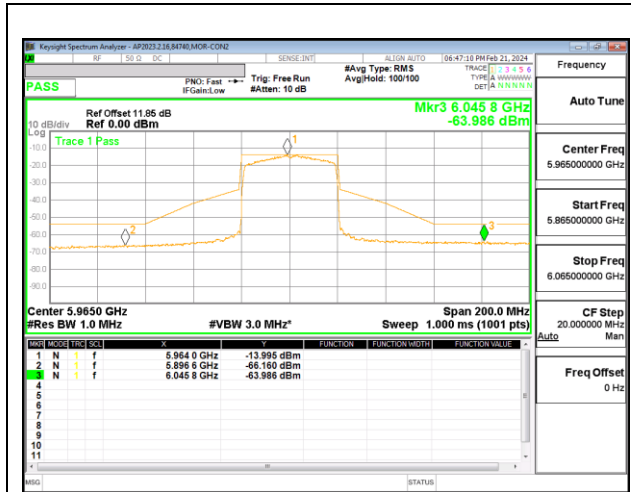

**2TX CHAIN 0 + CHAIN 1 CDD OFDMA MODE: SU LOW POWER INDOOR**

**LOW CHANNEL CHAIN 0**

**LOW CHANNEL CHAIN 1**

**MID CHANNEL CHAIN 0**

**MID CHANNEL CHAIN 1**

**HIGH CHANNEL CHAIN 0**

**HIGH CHANNEL CHAIN 1**

#### 2TX CHAIN 0 + CHAIN 1 CDD OFDMA MODE: 996T LOW POWER INDOOR

**2TX CHAIN 0 + CHAIN 1 CDD OFDMA MODE: SU LOW POWER INDOOR**

**LOW CHANNEL CHAIN 0**

**LOW CHANNEL CHAIN 1**

**MID CHANNEL CHAIN 0**

**MID CHANNEL CHAIN 1**