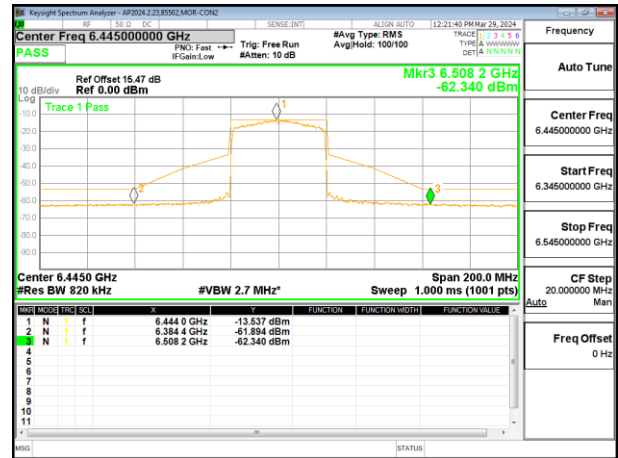

### 9.5.7. 802.11ax HE40 MODE 2TX IN THE UNII-6 BAND

#### 2TX CHAIN 0 + CHAIN 1 CDD OFDMA MODE: 484T LOW POWER INDOOR

**2TX CHAIN 0 + CHAIN 1 CDD OFDMA MODE: SU LOW POWER INDOOR**

**LOW CHANNEL CHAIN 0**

**LOW CHANNEL CHAIN 1**

**MID CHANNEL CHAIN 0**

**MID CHANNEL CHAIN 1**