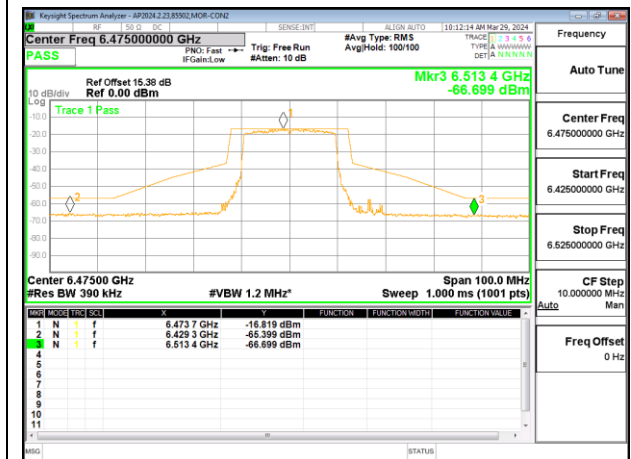

**HIGH CHANNEL CHAIN 0**

**HIGH CHANNEL CHAIN 1**

**2TX CHAIN 0 + CHAIN 1 CDD OFDMA MODE: SU LOW POWER INDOOR**

**LOW CHANNEL CHAIN 0**

**LOW CHANNEL CHAIN 1**

**MID CHANNEL CHAIN 0**

**MID CHANNEL CHAIN 1**

**HIGH CHANNEL CHAIN 0**

**HIGH CHANNEL CHAIN 1**