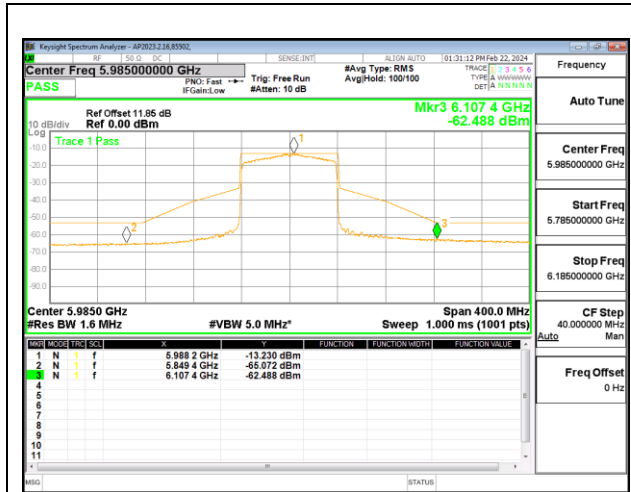

**2TX CHAIN 0 + CHAIN 1 CDD OFDMA MODE: SU LOW POWER INDOOR**

**LOW CHANNEL CHAIN 0**

**LOW CHANNEL CHAIN 1**

**MID CHANNEL CHAIN 0**

**MID CHANNEL CHAIN 1**

**HIGH CHANNEL CHAIN 0**

**HIGH CHANNEL CHAIN 1**

#### 2TX CHAIN 0 + CHAIN 1 CDD OFDMA MODE: 996T LOW POWER INDOOR

**2TX CHAIN 0 + CHAIN 1 CDD OFDMA MODE: SU LOW POWER INDOOR**

**LOW CHANNEL CHAIN 0**

**LOW CHANNEL CHAIN 1**

**MID CHANNEL CHAIN 0**

**MID CHANNEL CHAIN 1**