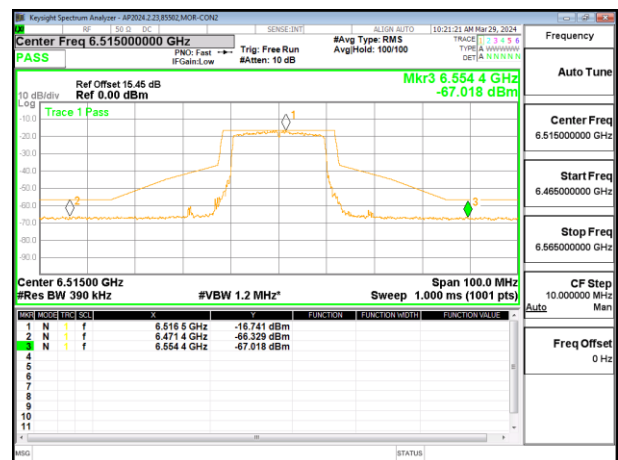

**HIGH CHANNEL CHAIN 0**

**HIGH CHANNEL CHAIN 1**

**2TX CHAIN 0 + CHAIN 1 CDD OFDMA MODE: SU LOW POWER INDOOR**

**LOW CHANNEL CHAIN 0**

**LOW CHANNEL CHAIN 1**

**MID CHANNEL CHAIN 0**

**MID CHANNEL CHAIN 1**

**HIGH CHANNEL CHAIN 0**

**HIGH CHANNEL CHAIN 1**