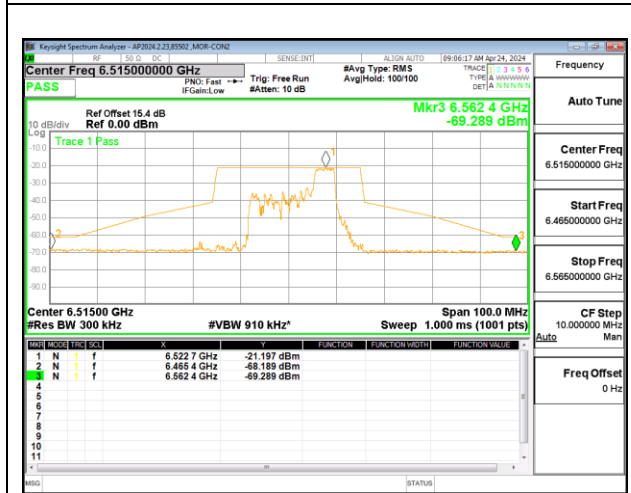

#### 2TX CHAIN 0 + CHAIN 1 CDD OFDMA MODE: 26T LOW POWER INDOOR

**2TX CHAIN 0 + CHAIN 1 CDD OFDMA MODE: 52T LOW POWER INDOOR**

**LOW CHANNEL CHAIN 0**

**LOW CHANNEL CHAIN 1**

**MID CHANNEL CHAIN 0**

**MID CHANNEL CHAIN 1**