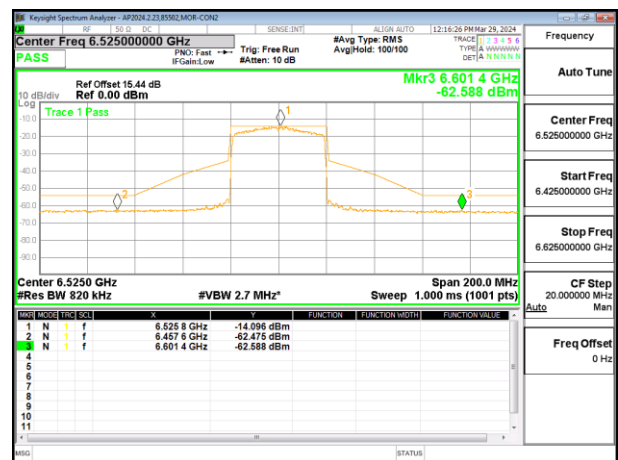

### 9.5.7. 802.11ax HE40 MODE 2TX IN THE UNII-6 BAND

#### 2TX CHAIN 0 + CHAIN 1 CDD OFDMA MODE: 484T LOW POWER INDOOR

**2TX CHAIN 0 + CHAIN 1 CDD OFDMA MODE: SU LOW POWER INDOOR**

**LOW CHANNEL CHAIN 0**

**LOW CHANNEL CHAIN 1**

**MID CHANNEL CHAIN 0**

**MID CHANNEL CHAIN 1**

**HIGH CHANNEL CHAIN 0**

**HIGH CHANNEL CHAIN 1**