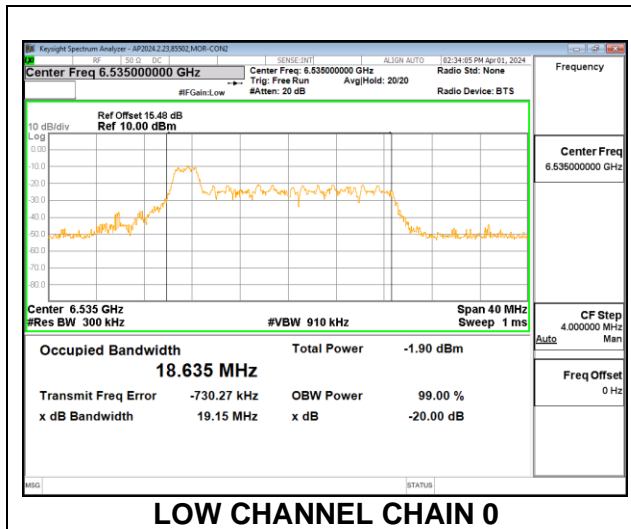

9.4.10. 802.11ax HE20 MODE 2TX IN THE UNII-7 BAND

2TX CHAIN 0 + CHAIN 1 CDD OFDMA MODE: 26T

Channel	Frequency (MHz)	99% Bandwidth Chain 0 (MHz)	99% Bandwidth Chain 1 (MHz)	Limit (MHz)	Worst-Case Margin (MHz)
Low	6535	18.64	18.62	320	-301.37
Mid	6715	17.04	17.21	320	-302.79
High	6855	18.55	18.61	320	-301.39