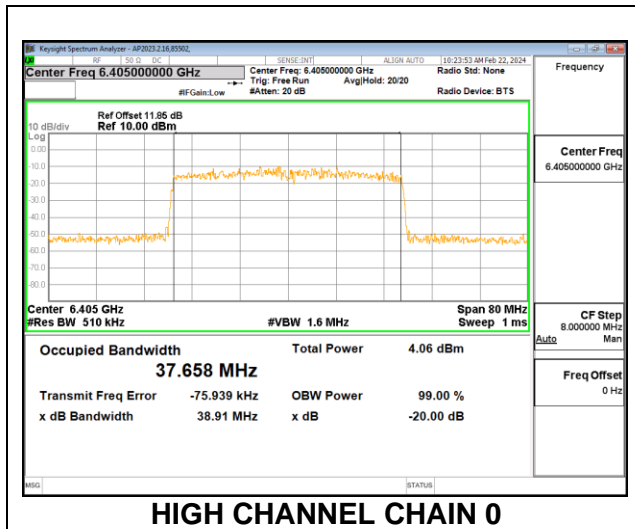

9.4.3. 802.11ax HE40 MODE 2TX IN THE UNII-5 BAND

2TX CHAIN 0 + CHAIN 1 CDD OFDMA MODE: 484T

Channel	Frequency (MHz)	99% Bandwidth Chain 0 (MHz)	99% Bandwidth Chain 1 (MHz)	Limit (MHz)	Worst-Case Margin (MHz)
Low	5965	37.49	37.10	320	-282.51
Mid	6165	37.30	37.42	320	-282.58
High	6405	37.66	37.43	320	-282.34