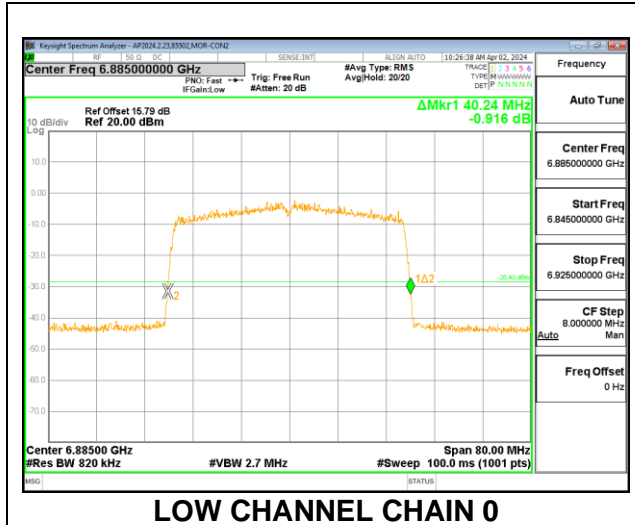

#### 2TX CHAIN 0 + CHAIN 1 CDD OFDMA MODE: 484T

Channel	Frequency (MHz)	26 dB Bandwidth Chain 0 (MHz)	26 dB Bandwidth Chain 1 (MHz)	Limit (MHz)	Worst-Case Margin (MHz)
Low	6885	40.08	40.00	320	-279.92
Mid	6965	40.08	40.00	320	-279.92
High	7085	40.16	40.08	320	-279.84

**2TX CHAIN 0 + CHAIN 1 CDD OFDMA MODE: SU**

Channel	Frequency (MHz)	26 dB Bandwidth Chain 0 (MHz)	26 dB Bandwidth Chain 1 (MHz)	Limit (MHz)	Worst-Case Margin (MHz)
Low	6885	40.24	40.16	320	-279.76
Mid	6965	40.24	40.24	320	-279.76
High	7085	40.24	40.16	320	-279.76