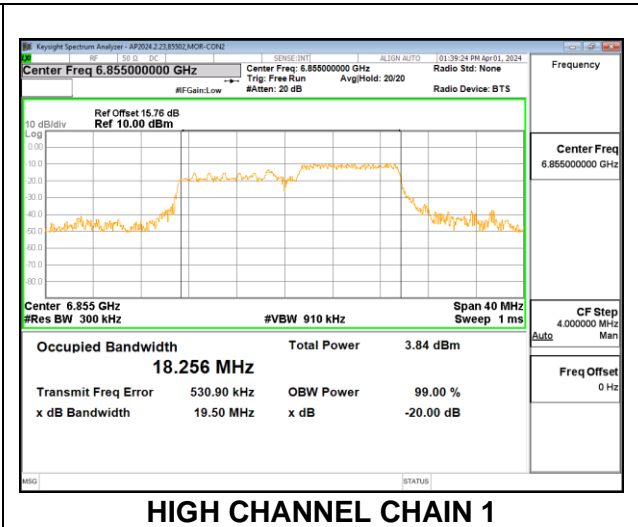

2TX CHAIN 0 + CHAIN 1 CDD OFDMA MODE: 106T

Channel	Frequency (MHz)	99% Bandwidth Chain 0 (MHz)	99% Bandwidth Chain 1 (MHz)	Limit (MHz)	Worst-Case Margin (MHz)
Low	6535	18.28	18.28	320	-301.72
Mid	6715	18.30	18.18	320	-301.70
High	6855	18.33	18.26	320	-301.67