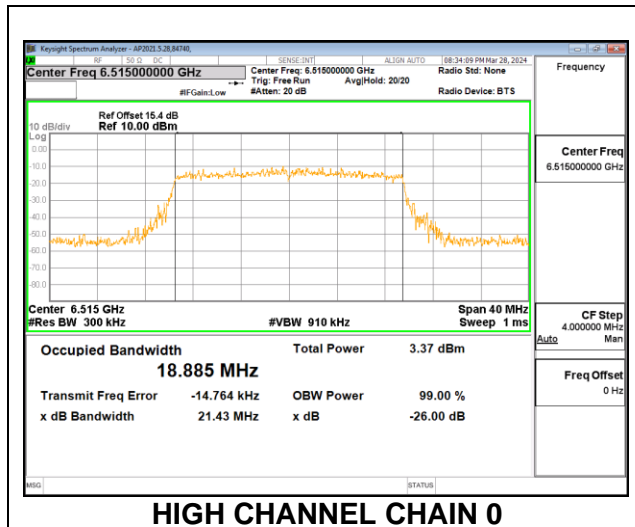

2TX CHAIN 0 + CHAIN 1 CDD OFDMA MODE: SU

Channel	Frequency (MHz)	99% Bandwidth Chain 0 (MHz)	99% Bandwidth Chain 1 (MHz)	Limit (MHz)	Worst-Case Margin (MHz)
Low	6435	18.93	18.92	320	-301.07
Mid	6475	18.95	18.96	320	-301.05
High	6515	18.89	18.97	320	-301.03