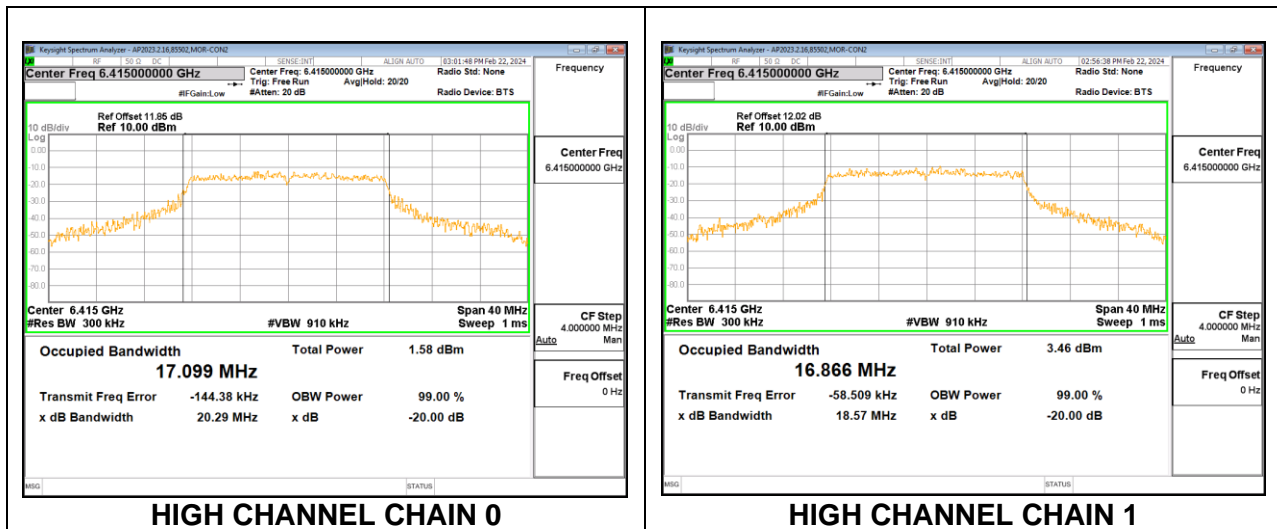

9.4. 99% BANDWIDTH LIMITS

RSS-248 4.4

4.4 The occupied bandwidth of an RLAN device shall not exceed 320 MHz

RESULTS

9.4.1. 802.11a MODE 2TX IN THE UNII-5 BAND

2TX CHAIN 0 + CHAIN 1 CDD OFDMA MODE

Channel	Frequency (MHz)	99% Bandwidth Chain 0 (MHz)	99% Bandwidth Chain 1 (MHz)	Limit (MHz)	Worst-Case Margin (MHz)
Low	5955	16.99	16.82	320	-303.01
Mid	6175	17.06	16.85	320	-302.95
High	6415	17.10	16.87	320	-302.90