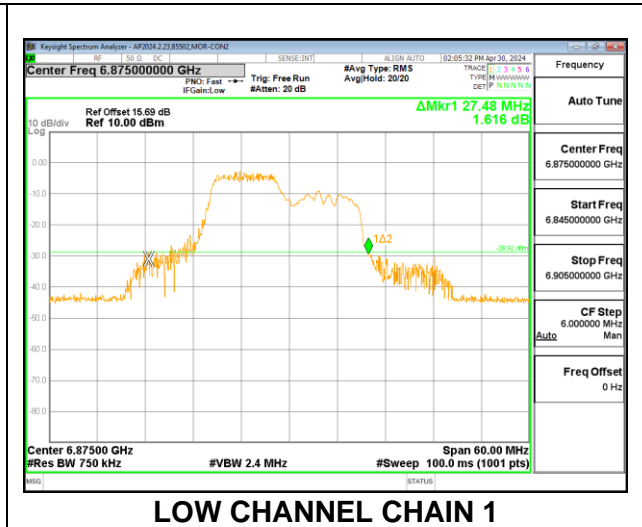

2TX CHAIN 0 + CHAIN 1 CDD OFDMA MODE: 106T

Channel	Frequency (MHz)	26 dB Bandwidth Chain 0 (MHz)	26 dB Bandwidth Chain 1 (MHz)	Limit (MHz)	Worst-Case Margin (MHz)
Low	6875	24.63	27.48	320	-292.52
Mid	6995	21.90	21.65	320	-298.10
High	7115	22.44	22.74	320	-297.26