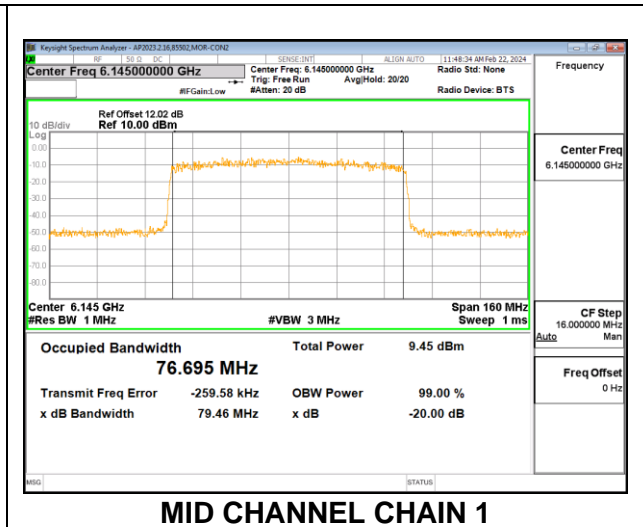

9.4.4. 802.11ax HE80 MODE 2TX IN THE UNII-5 BAND

2TX CHAIN 0 + CHAIN 1 CDD OFDMA MODE: 996T

Channel	Frequency (MHz)	99% Bandwidth Chain 0 (MHz)	99% Bandwidth Chain 1 (MHz)	Limit (MHz)	Worst-Case Margin (MHz)
Low	5985	76.80	76.96	320	-243.05
Mid	6145	76.93	76.70	320	-243.07
High	6385	76.59	76.54	320	-243.41