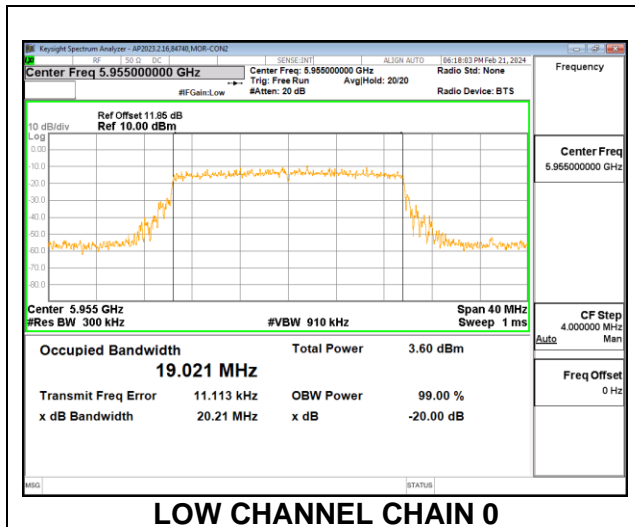

2TX CHAIN 0 + CHAIN 1 CDD OFDMA MODE: SU

Channel	Frequency (MHz)	99% Bandwidth Chain 0 (MHz)	99% Bandwidth Chain 1 (MHz)	Limit (MHz)	Worst-Case Margin (MHz)
Low	5955	19.02	18.95	320	-300.98
Mid	6175	18.88	18.97	320	-301.03
High	6415	18.97	18.95	320	-301.03