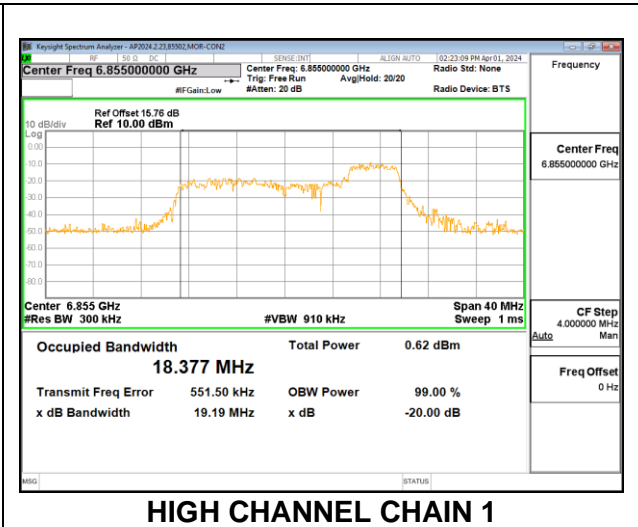

2TX CHAIN 0 + CHAIN 1 CDD OFDMA MODE: 52T

Channel	Frequency (MHz)	99% Bandwidth Chain 0 (MHz)	99% Bandwidth Chain 1 (MHz)	Limit (MHz)	Worst-Case Margin (MHz)
Low	6535	18.38	18.35	320	-301.62
Mid	6715	17.23	17.16	320	-302.77
High	6855	18.36	18.38	320	-301.62