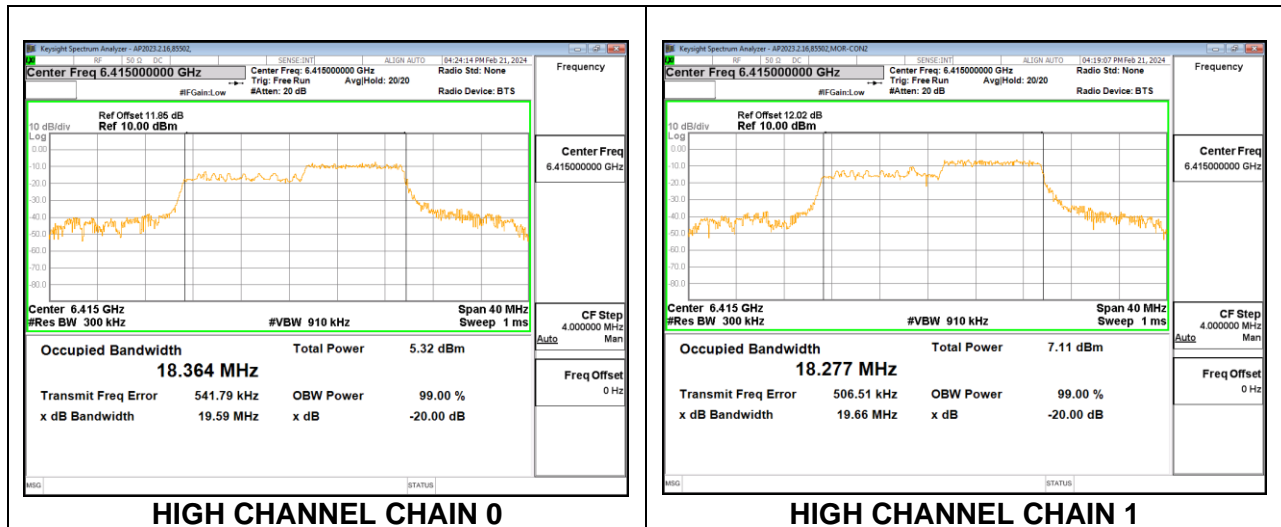

2TX CHAIN 0 + CHAIN 1 CDD OFDMA MODE: 106T

Channel	Frequency (MHz)	99% Bandwidth Chain 0 (MHz)	99% Bandwidth Chain 1 (MHz)	Limit (MHz)	Worst-Case Margin (MHz)
Low	5955	18.28	18.23	320	-301.72
Mid	6175	18.29	18.28	320	-301.71
High	6415	18.36	18.28	320	-301.64