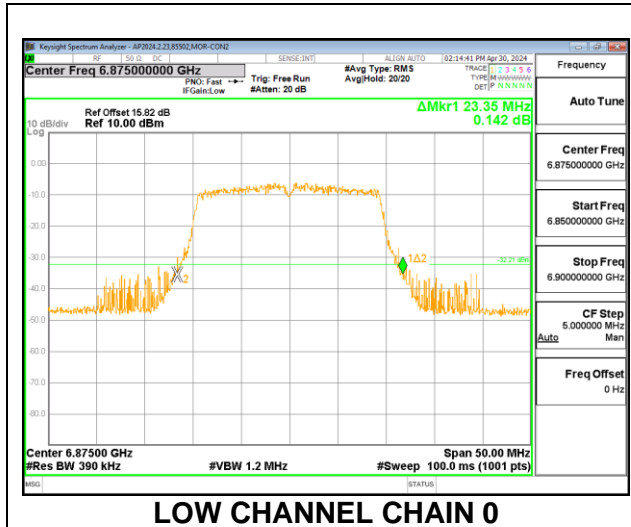

2TX CHAIN 0 + CHAIN 1 CDD OFDMA MODE: SU

Channel	Frequency (MHz)	26 dB Bandwidth Chain 0 (MHz)	26 dB Bandwidth Chain 1 (MHz)	Limit (MHz)	Worst-Case Margin (MHz)
Low	6875	23.35	23.95	320	-296.05
Mid	6995	22.80	22.14	320	-297.20
High	7115	22.62	22.32	320	-297.38