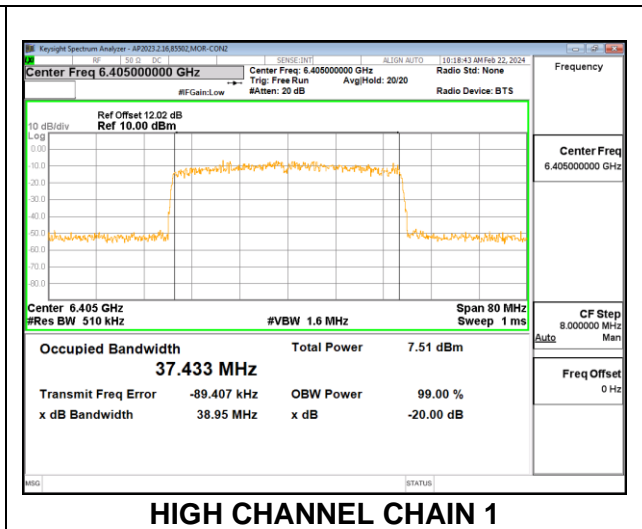

9.4.3. 802.11ax HE40 MODE 2TX IN THE UNII-5 BAND

2TX CHAIN 0 + CHAIN 1 CDD OFDMA MODE: 484T

Channel	Frequency (MHz)	99% Bandwidth Chain 0 (MHz)	99% Bandwidth Chain 1 (MHz)	Limit (MHz)	Worst-Case Margin (MHz)
Low	5965	37.49	37.10	320	-282.51
Mid	6165	37.30	37.42	320	-282.58
High	6405	37.66	37.43	320	-282.34