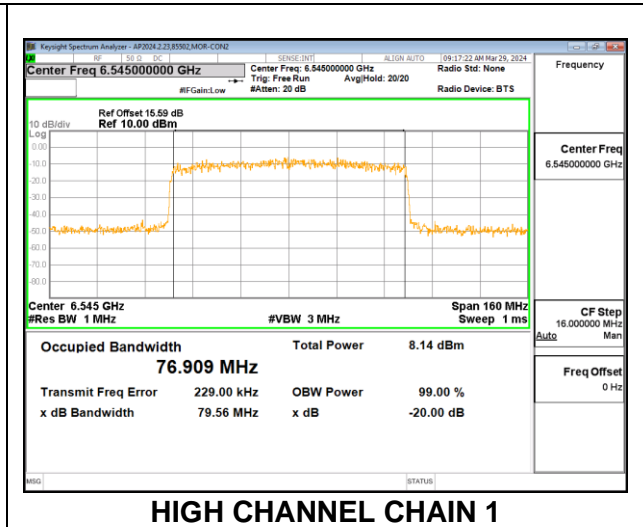

2TX CHAIN 0 + CHAIN 1 CDD OFDMA MODE: SU

Channel	Frequency (MHz)	99% Bandwidth Chain 0 (MHz)	99% Bandwidth Chain 1 (MHz)	Limit (MHz)	Worst-Case Margin (MHz)
Low	6465	76.81	76.79	320	-243.19
High	6545	76.56	76.91	320	-243.09