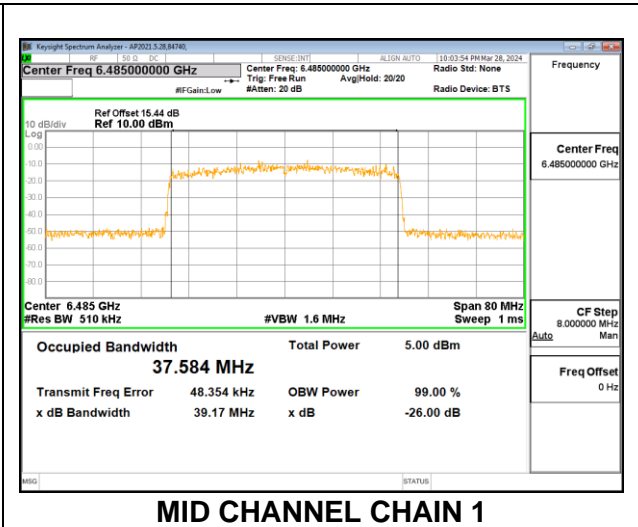

2TX CHAIN 0 + CHAIN 1 CDD OFDMA MODE: SU

Channel	Frequency (MHz)	99% Bandwidth Chain 0 (MHz)	99% Bandwidth Chain 1 (MHz)	Limit (MHz)	Worst-Case Margin (MHz)
Low	6445	37.49	37.58	320	-282.42
Mid	6485	37.56	37.58	320	-282.42
High	6525	37.56	37.56	320	-282.44