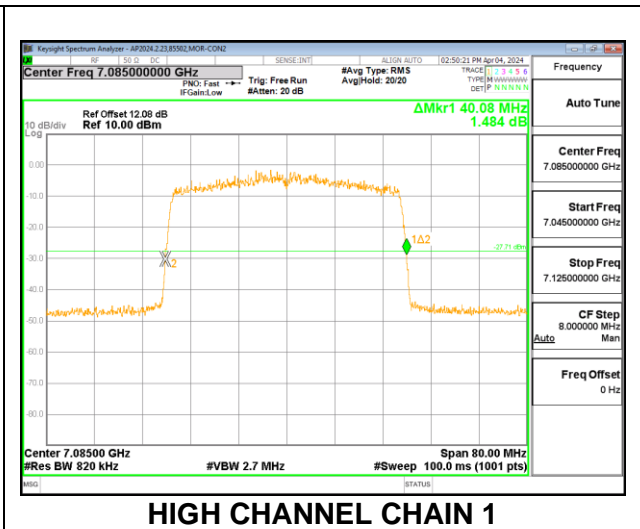

9.3.15. 802.11ax HE40 MODE 2TX IN THE UNII-8 BAND

2TX CHAIN 0 + CHAIN 1 CDD OFDMA MODE: 484T

Channel	Frequency (MHz)	26 dB Bandwidth Chain 0 (MHz)	26 dB Bandwidth Chain 1 (MHz)	Limit (MHz)	Worst-Case Margin (MHz)
Low	6885	40.08	40.00	320	-279.92
Mid	6965	40.08	40.00	320	-279.92
High	7085	40.16	40.08	320	-279.84