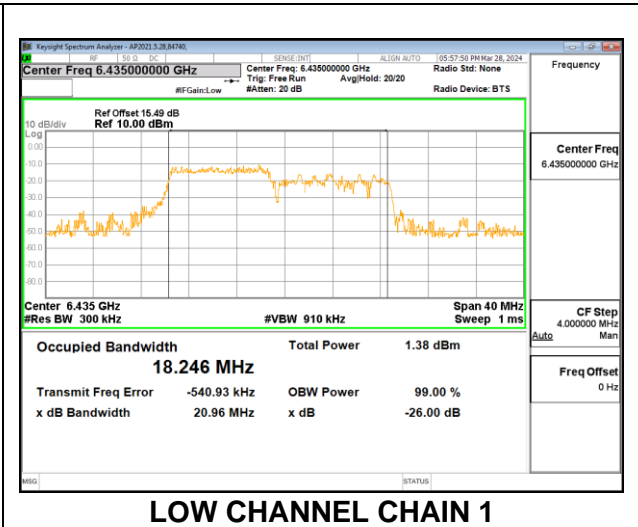

2TX CHAIN 0 + CHAIN 1 CDD OFDMA MODE: 106T

Channel	Frequency (MHz)	99% Bandwidth Chain 0 (MHz)	99% Bandwidth Chain 1 (MHz)	Limit (MHz)	Worst-Case Margin (MHz)
Low	6435	18.31	18.25	320	-301.69
Mid	6475	18.27	18.22	320	-301.73
High	6515	18.27	18.22	320	-301.73