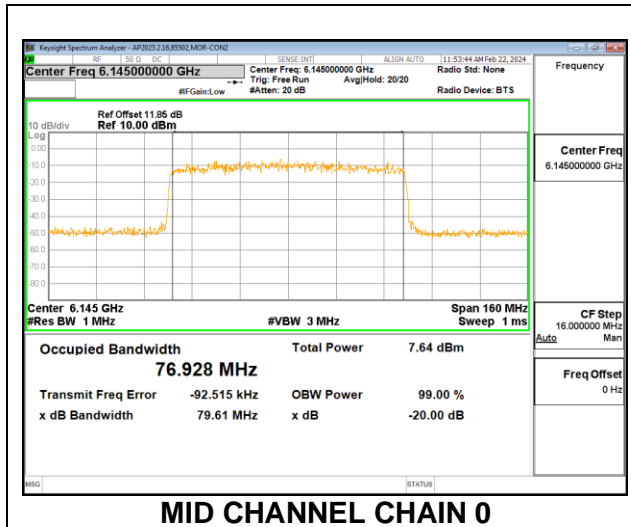

9.4.4. 802.11ax HE80 MODE 2TX IN THE UNII-5 BAND

2TX CHAIN 0 + CHAIN 1 CDD OFDMA MODE: 996T

Channel	Frequency (MHz)	99% Bandwidth Chain 0 (MHz)	99% Bandwidth Chain 1 (MHz)	Limit (MHz)	Worst-Case Margin (MHz)
Low	5985	76.80	76.96	320	-243.05
Mid	6145	76.93	76.70	320	-243.07
High	6385	76.59	76.54	320	-243.41