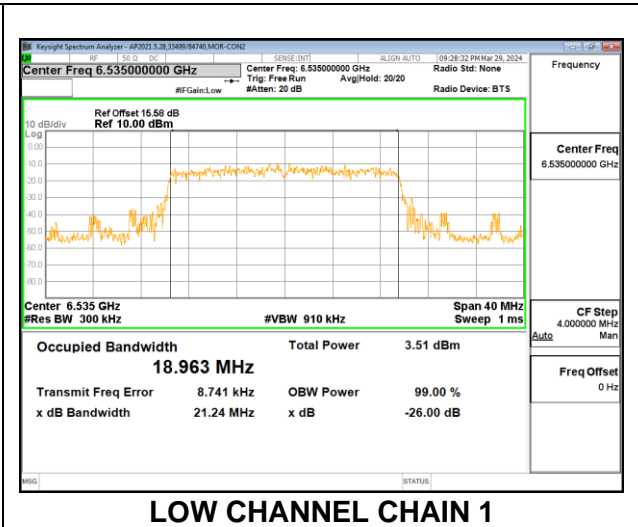

2TX CHAIN 0 + CHAIN 1 CDD OFDMA MODE: 242T

Channel	Frequency (MHz)	99% Bandwidth Chain 0 (MHz)	99% Bandwidth Chain 1 (MHz)	Limit (MHz)	Worst-Case Margin (MHz)
Low	6535	18.95	18.96	320	-301.04
Mid	6715	18.89	18.91	320	-301.09
High	6855	18.89	18.92	320	-301.08