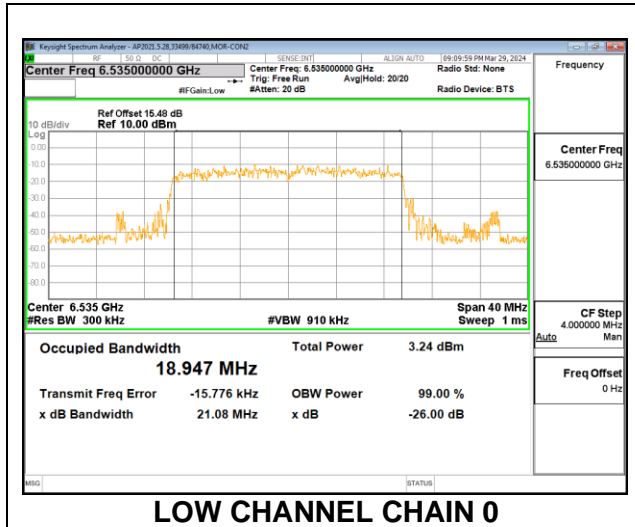

2TX CHAIN 0 + CHAIN 1 CDD OFDMA MODE: 242T

Channel	Frequency (MHz)	99% Bandwidth Chain 0 (MHz)	99% Bandwidth Chain 1 (MHz)	Limit (MHz)	Worst-Case Margin (MHz)
Low	6535	18.95	18.96	320	-301.04
Mid	6715	18.89	18.91	320	-301.09
High	6855	18.89	18.92	320	-301.08