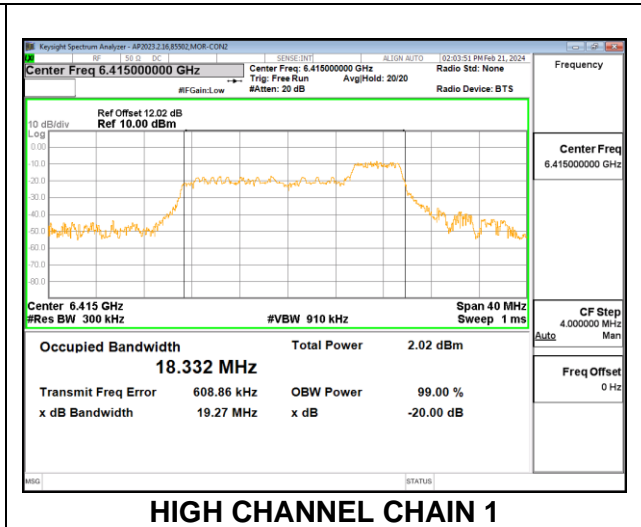

2TX CHAIN 0 + CHAIN 1 CDD OFDMA MODE: 52T

Channel	Frequency (MHz)	99% Bandwidth Chain 0 (MHz)	99% Bandwidth Chain 1 (MHz)	Limit (MHz)	Worst-Case Margin (MHz)
Low	5955	18.28	18.28	320	-301.73
Mid	6175	17.18	17.16	320	-302.82
High	6415	18.48	18.33	320	-301.53