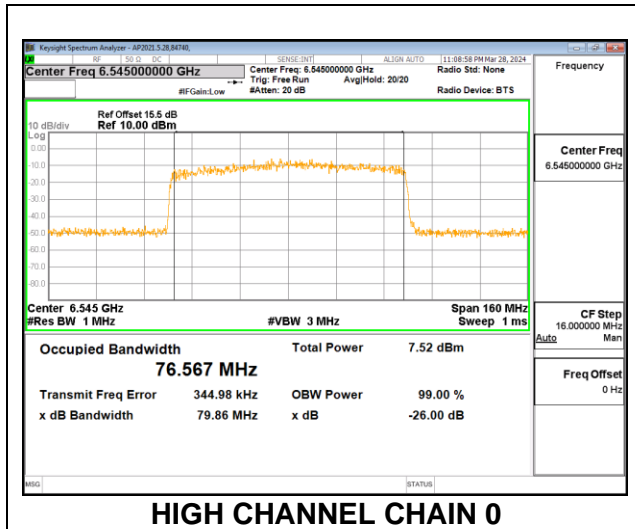

9.4.8. 802.11ax HE80 MODE 2TX IN THE UNII-6 BAND

2TX CHAIN 0 + CHAIN 1 CDD OFDMA MODE: 996T

Channel	Frequency (MHz)	99% Bandwidth Chain 0 (MHz)	99% Bandwidth Chain 1 (MHz)	Limit (MHz)	Worst-Case Margin (MHz)
Low	6465	76.45	76.66	320	-243.34
High	6545	76.57	76.77	320	-243.23