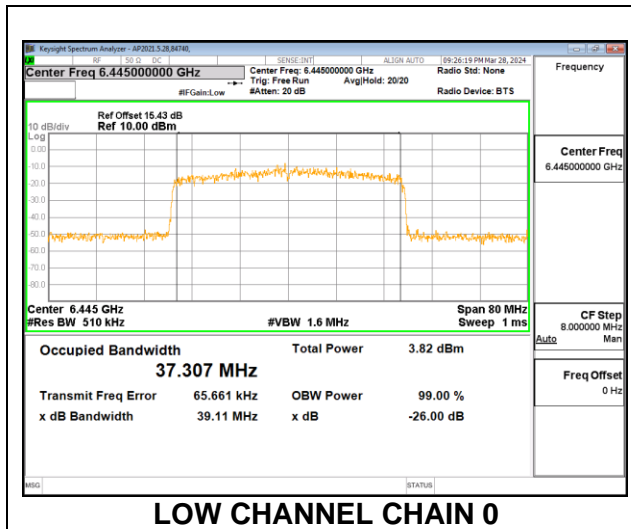

9.4.7. 802.11ax HE40 MODE 2TX IN THE UNII-6 BAND

2TX CHAIN 0 + CHAIN 1 CDD OFDMA MODE: 484T

Channel	Frequency (MHz)	99% Bandwidth Chain 0 (MHz)	99% Bandwidth Chain 1 (MHz)	Limit (MHz)	Worst-Case Margin (MHz)
Low	6445	37.31	37.52	320	-282.48
Mid	6485	37.26	37.51	320	-282.50
High	6525	37.36	37.40	320	-282.60