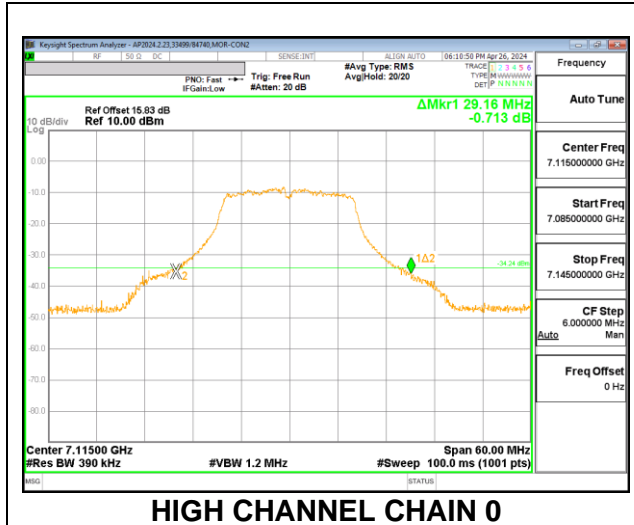

9.3.13. 802.11a MODE 2TX IN THE UNII-8 BAND

2TX CHAIN 0 + CHAIN 1 CDD OFDMA MODE

Channel	Frequency (MHz)	26 dB Bandwidth Chain 0 (MHz)	26 dB Bandwidth Chain 1 (MHz)	Limit (MHz)	Worst-Case Margin (MHz)
Low	6875	27.60	25.98	320	-292.40
Mid	6995	28.14	25.92	320	-291.86
High	7115	29.16	25.98	320	-290.84