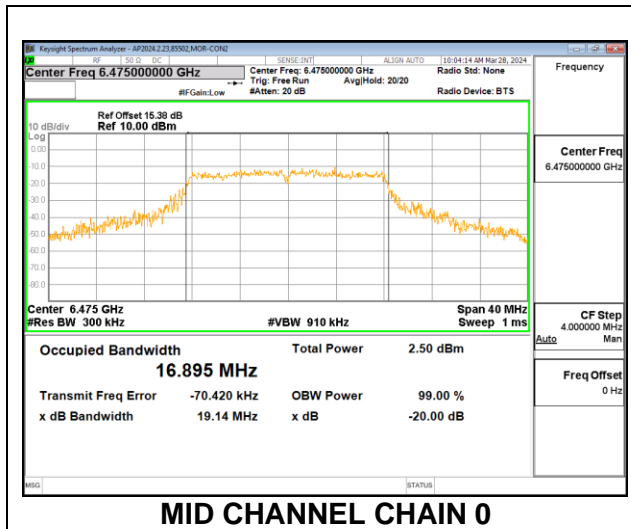

9.4.5. 802.11a MODE 2TX IN THE UNII-6 BAND

2TX CHAIN 0 + CHAIN 1 CDD OFDMA MODE

Channel	Frequency (MHz)	99% Bandwidth Chain 0 (MHz)	99% Bandwidth Chain 1 (MHz)	Limit (MHz)	Worst-Case Margin (MHz)
Low	6435	16.85	16.72	320	-303.16
Mid	6475	16.90	16.77	320	-303.11
High	6515	16.77	16.78	320	-303.22