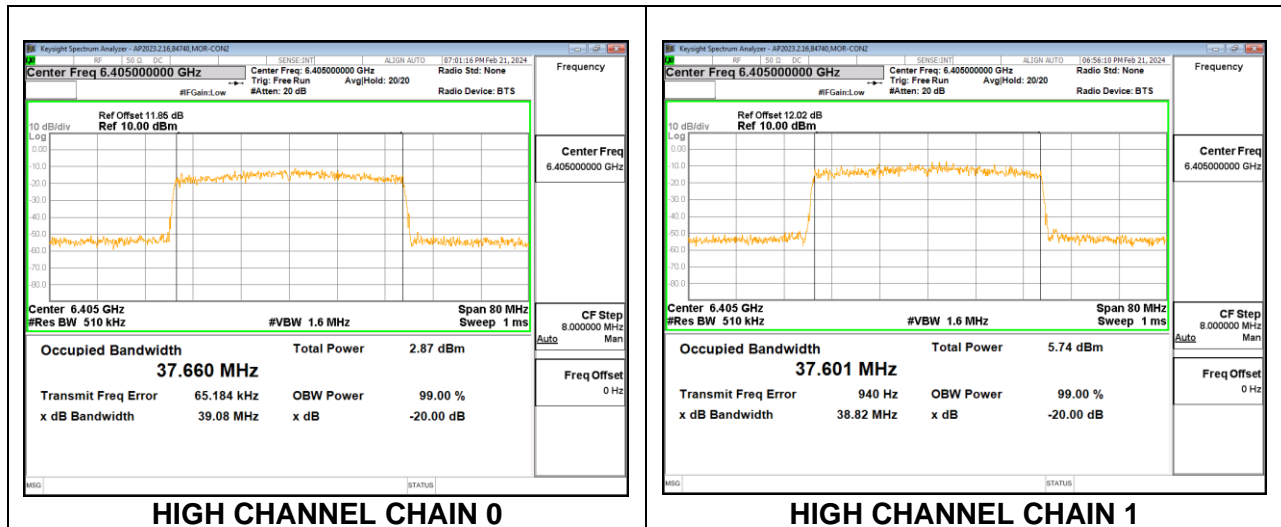

2TX CHAIN 0 + CHAIN 1 CDD OFDMA MODE: SU

Channel	Frequency (MHz)	99% Bandwidth Chain 0 (MHz)	99% Bandwidth Chain 1 (MHz)	Limit (MHz)	Worst-Case Margin (MHz)
Low	5965	37.40	37.51	320	-282.50
Mid	6165	37.54	37.48	320	-282.46
High	6405	37.66	37.60	320	-282.34