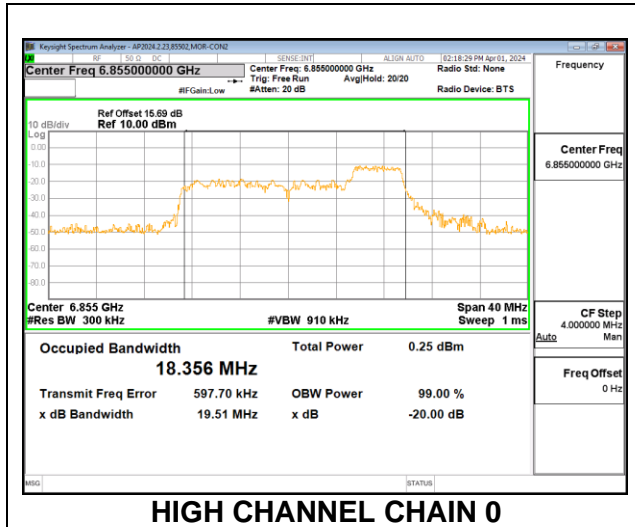

2TX CHAIN 0 + CHAIN 1 CDD OFDMA MODE: 52T

Channel	Frequency (MHz)	99% Bandwidth Chain 0 (MHz)	99% Bandwidth Chain 1 (MHz)	Limit (MHz)	Worst-Case Margin (MHz)
Low	6535	18.38	18.35	320	-301.62
Mid	6715	17.23	17.16	320	-302.77
High	6855	18.36	18.38	320	-301.62