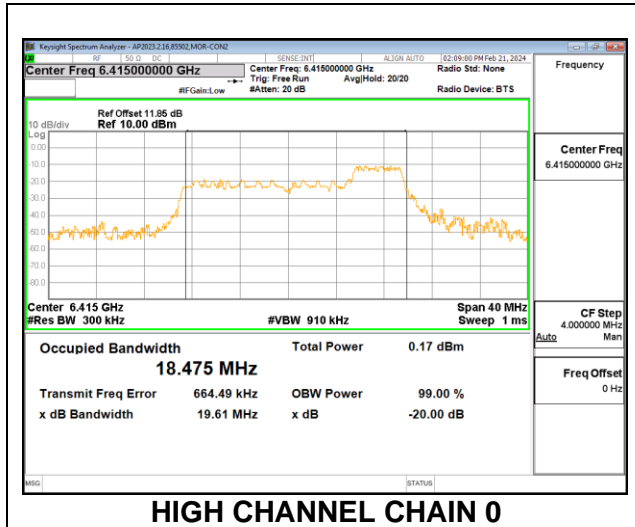

2TX CHAIN 0 + CHAIN 1 CDD OFDMA MODE: 52T

Channel	Frequency (MHz)	99% Bandwidth Chain 0 (MHz)	99% Bandwidth Chain 1 (MHz)	Limit (MHz)	Worst-Case Margin (MHz)
Low	5955	18.28	18.28	320	-301.73
Mid	6175	17.18	17.16	320	-302.82
High	6415	18.48	18.33	320	-301.53