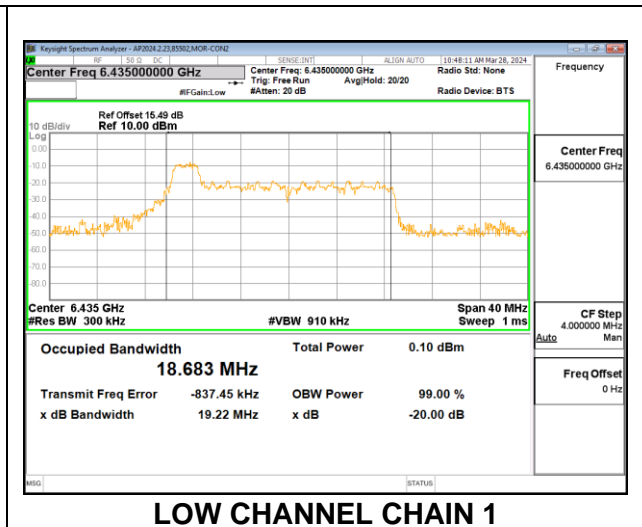

9.4.6. 802.11ax HE20 MODE 2TX IN THE UNII-6 BAND

2TX CHAIN 0 + CHAIN 1 CDD OFDMA MODE: 26T

Channel	Frequency (MHz)	99% Bandwidth Chain 0 (MHz)	99% Bandwidth Chain 1 (MHz)	Limit (MHz)	Worst-Case Margin (MHz)
Low	6435	18.57	18.68	320	-301.32
Mid	6475	17.11	17.11	320	-302.89
High	6515	18.60	18.57	320	-301.40