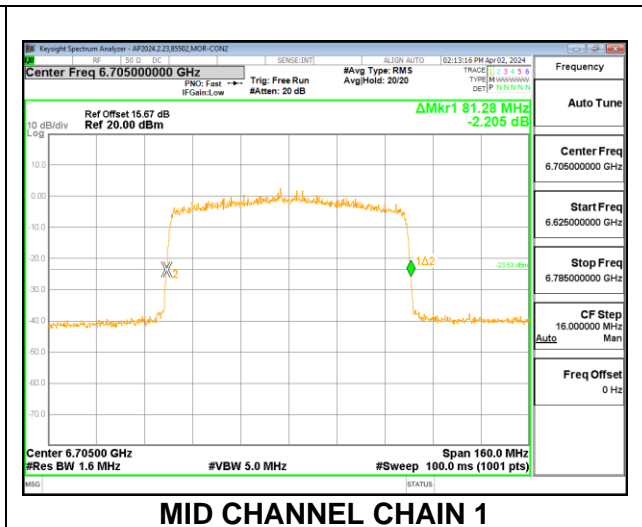

**2TX CHAIN 0 + CHAIN 1 CDD OFDMA MODE: SU**

Channel	Frequency (MHz)	26 dB Bandwidth Chain 0 (MHz)	26 dB Bandwidth Chain 1 (MHz)	Limit (MHz)	Worst-Case Margin (MHz)
Low	6625	81.44	81.60	320	-238.40
Mid	6705	81.76	81.28	320	-238.24
High	6785	81.44	81.44	320	-238.56