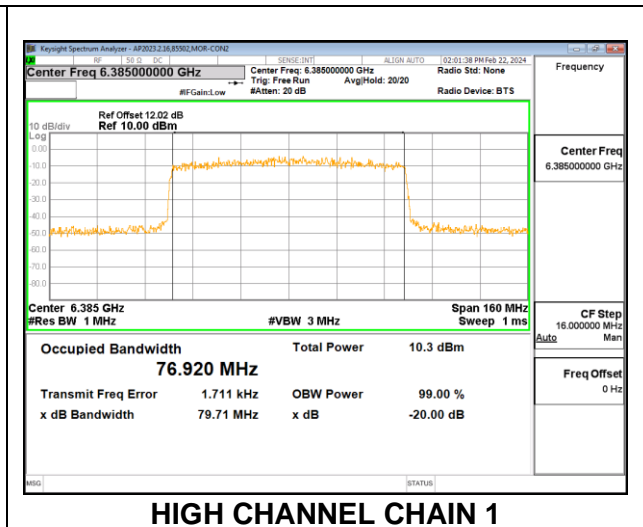

2TX CHAIN 0 + CHAIN 1 CDD OFDMA MODE: SU

Channel	Frequency (MHz)	99% Bandwidth Chain 0 (MHz)	99% Bandwidth Chain 1 (MHz)	Limit (MHz)	Worst-Case Margin (MHz)
Low	5985	76.65	76.68	320	-243.32
Mid	6145	76.66	76.48	320	-243.34
High	6385	76.64	76.92	320	-243.08