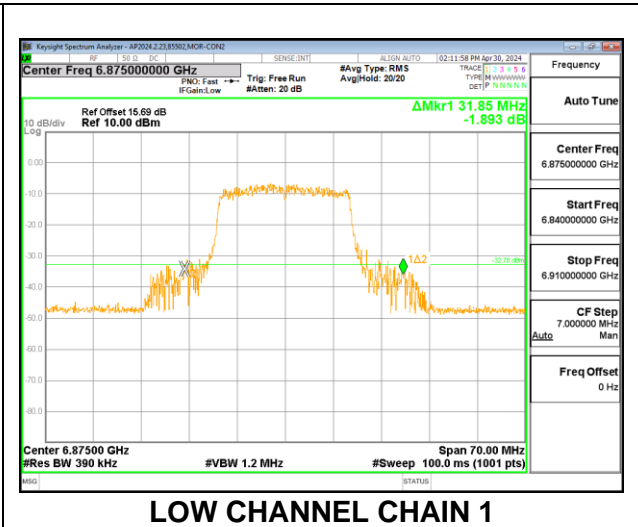

2TX CHAIN 0 + CHAIN 1 CDD OFDMA MODE: 242T

Channel	Frequency (MHz)	26 dB Bandwidth Chain 0 (MHz)	26 dB Bandwidth Chain 1 (MHz)	Limit (MHz)	Worst-Case Margin (MHz)
Low	6875	29.26	31.85	320	-288.15
Mid	6995	22.38	22.32	320	-297.62
High	7115	22.74	22.74	320	-297.26