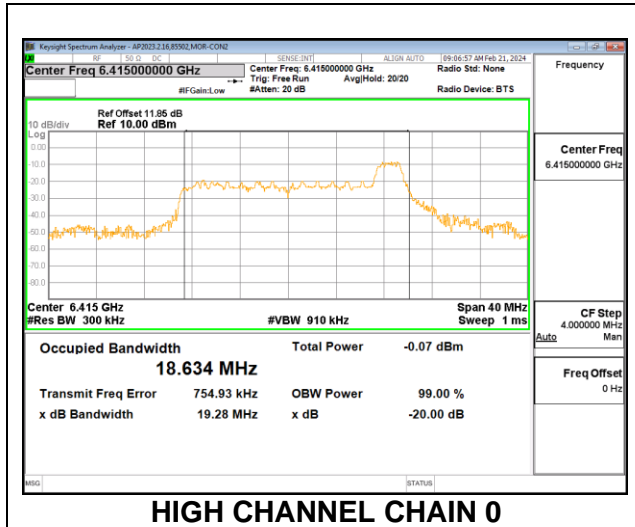

9.4.2. 802.11ax HE20 MODE 2TX IN THE UNII-5 BAND

2TX CHAIN 0 + CHAIN 1 CDD OFDMA MODE: 26T

Channel	Frequency (MHz)	99% Bandwidth Chain 0 (MHz)	99% Bandwidth Chain 1 (MHz)	Limit (MHz)	Worst-Case Margin (MHz)
Low	5955	18.67	18.40	320	-301.33
Mid	6175	17.10	17.06	320	-302.91
High	6415	18.63	18.74	320	-301.26