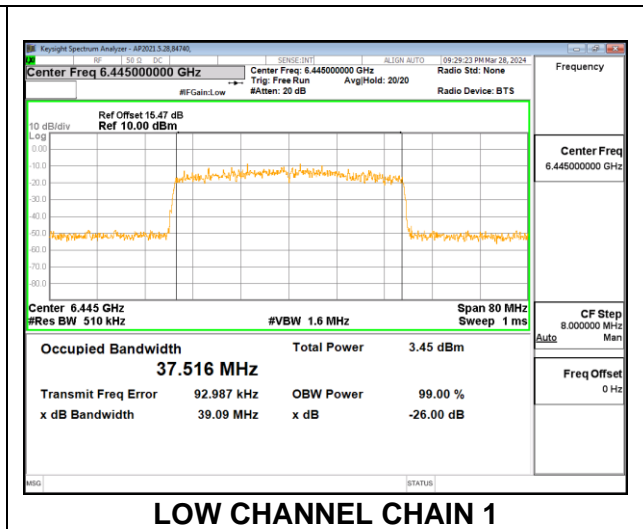

9.4.7. 802.11ax HE40 MODE 2TX IN THE UNII-6 BAND

2TX CHAIN 0 + CHAIN 1 CDD OFDMA MODE: 484T

Channel	Frequency (MHz)	99% Bandwidth Chain 0 (MHz)	99% Bandwidth Chain 1 (MHz)	Limit (MHz)	Worst-Case Margin (MHz)
Low	6445	37.31	37.52	320	-282.48
Mid	6485	37.26	37.51	320	-282.50
High	6525	37.36	37.40	320	-282.60