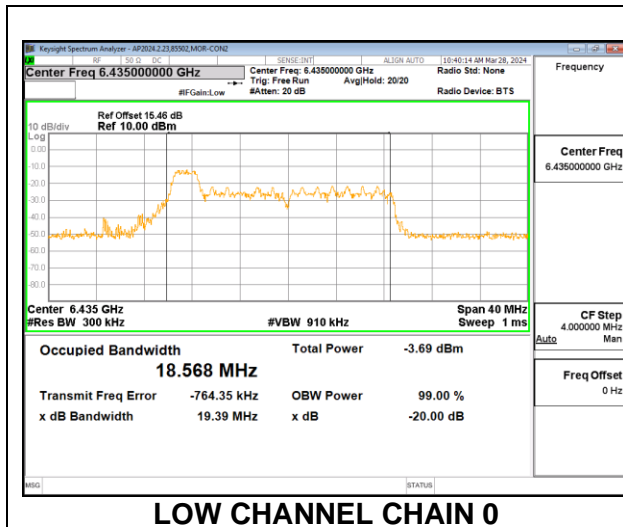

9.4.6. 802.11ax HE20 MODE 2TX IN THE UNII-6 BAND

2TX CHAIN 0 + CHAIN 1 CDD OFDMA MODE: 26T

Channel	Frequency (MHz)	99% Bandwidth Chain 0 (MHz)	99% Bandwidth Chain 1 (MHz)	Limit (MHz)	Worst-Case Margin (MHz)
Low	6435	18.57	18.68	320	-301.32
Mid	6475	17.11	17.11	320	-302.89
High	6515	18.60	18.57	320	-301.40