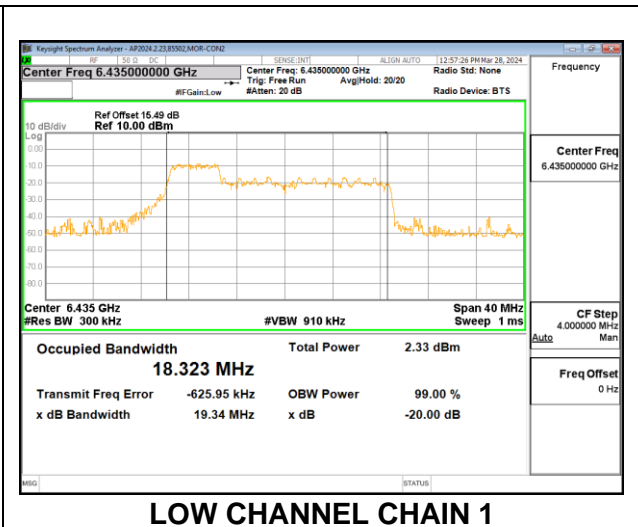

2TX CHAIN 0 + CHAIN 1 CDD OFDMA MODE: 52T

Channel	Frequency (MHz)	99% Bandwidth Chain 0 (MHz)	99% Bandwidth Chain 1 (MHz)	Limit (MHz)	Worst-Case Margin (MHz)
Low	6435	18.39	18.32	320	-301.61
Mid	6475	17.14	17.13	320	-302.86
High	6515	18.28	18.35	320	-301.65