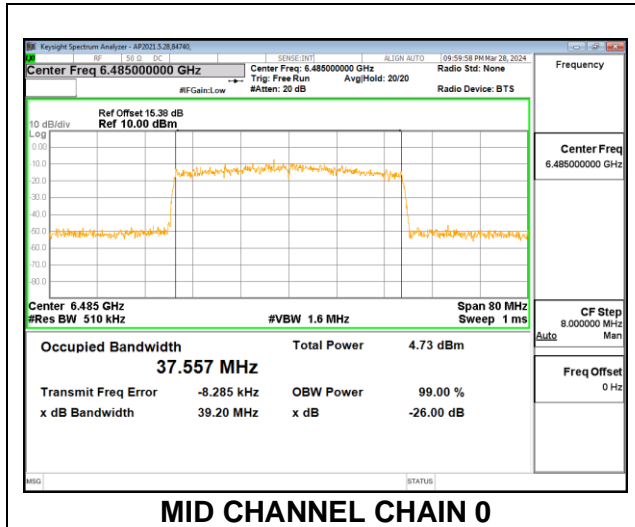

2TX CHAIN 0 + CHAIN 1 CDD OFDMA MODE: SU

Channel	Frequency (MHz)	99% Bandwidth Chain 0 (MHz)	99% Bandwidth Chain 1 (MHz)	Limit (MHz)	Worst-Case Margin (MHz)
Low	6445	37.49	37.58	320	-282.42
Mid	6485	37.56	37.58	320	-282.42
High	6525	37.56	37.56	320	-282.44