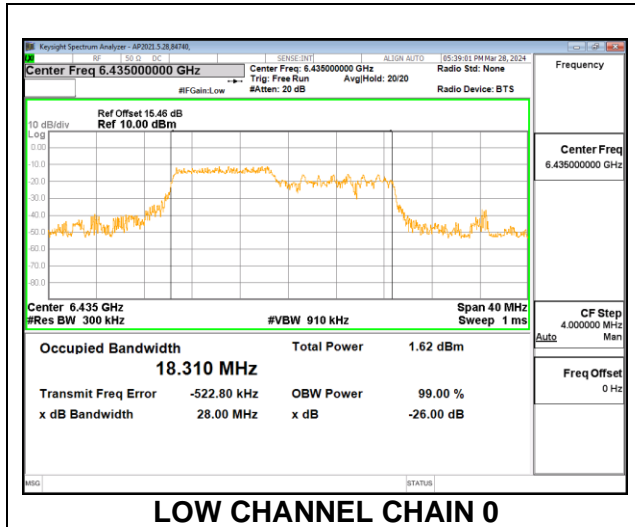

2TX CHAIN 0 + CHAIN 1 CDD OFDMA MODE: 106T

Channel	Frequency (MHz)	99% Bandwidth Chain 0 (MHz)	99% Bandwidth Chain 1 (MHz)	Limit (MHz)	Worst-Case Margin (MHz)
Low	6435	18.31	18.25	320	-301.69
Mid	6475	18.27	18.22	320	-301.73
High	6515	18.27	18.22	320	-301.73