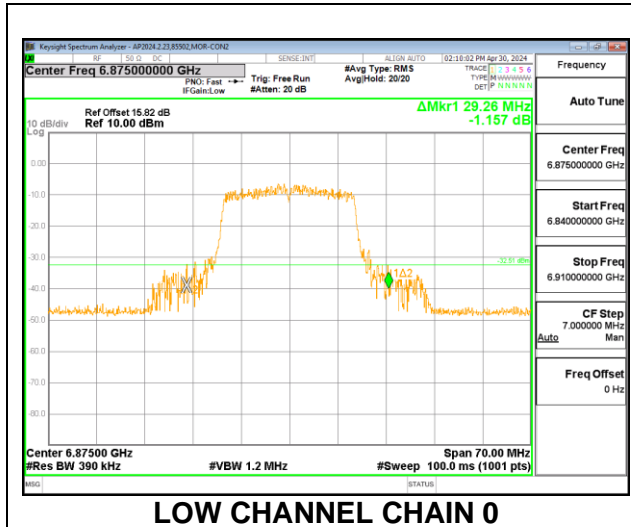

2TX CHAIN 0 + CHAIN 1 CDD OFDMA MODE: 242T

Channel	Frequency (MHz)	26 dB Bandwidth Chain 0 (MHz)	26 dB Bandwidth Chain 1 (MHz)	Limit (MHz)	Worst-Case Margin (MHz)
Low	6875	29.26	31.85	320	-288.15
Mid	6995	22.38	22.32	320	-297.62
High	7115	22.74	22.74	320	-297.26