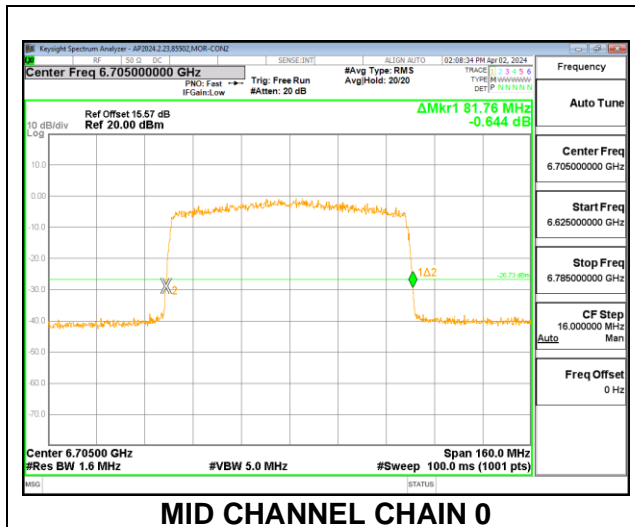

**2TX CHAIN 0 + CHAIN 1 CDD OFDMA MODE: SU**

Channel	Frequency (MHz)	26 dB Bandwidth Chain 0 (MHz)	26 dB Bandwidth Chain 1 (MHz)	Limit (MHz)	Worst-Case Margin (MHz)
Low	6625	81.44	81.60	320	-238.40
Mid	6705	81.76	81.28	320	-238.24
High	6785	81.44	81.44	320	-238.56