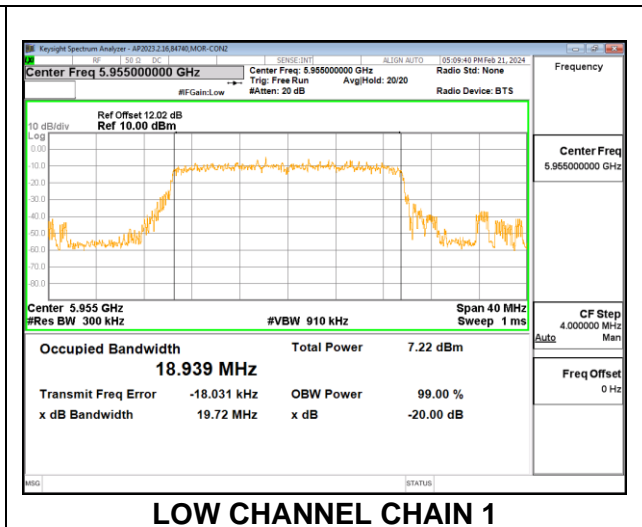

2TX CHAIN 0 + CHAIN 1 CDD OFDMA MODE: 242T

Channel	Frequency (MHz)	99% Bandwidth Chain 0 (MHz)	99% Bandwidth Chain 1 (MHz)	Limit (MHz)	Worst-Case Margin (MHz)
Low	5955	18.98	18.94	320	-301.02
Mid	6175	18.88	18.90	320	-301.10
High	6415	18.98	18.89	320	-301.02