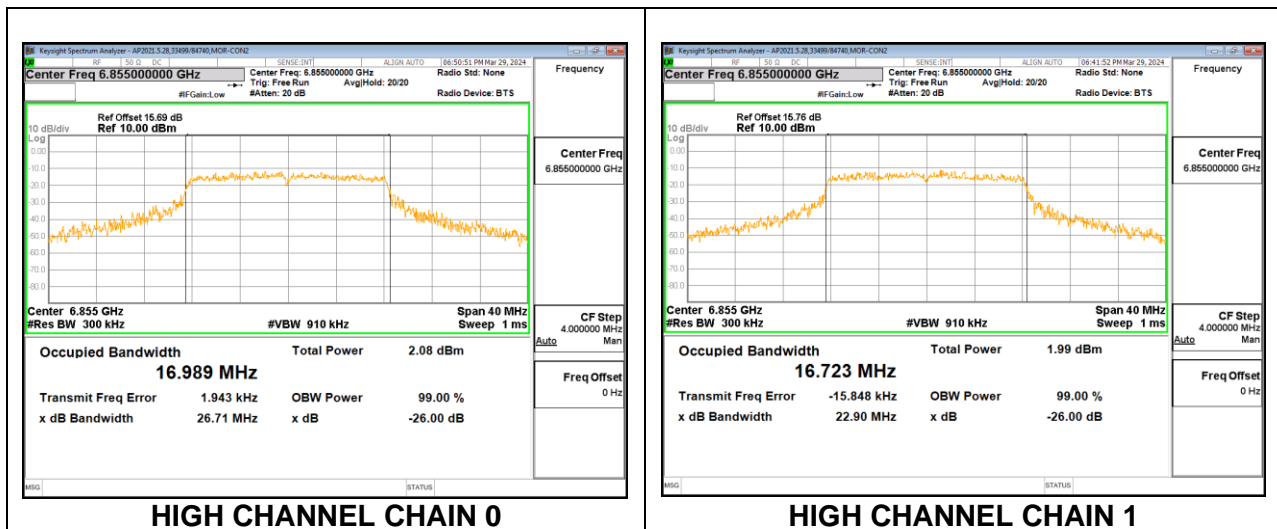

9.4.9. 802.11a MODE 2TX IN THE UNII-7 BAND

2TX CHAIN 0 + CHAIN 1 CDD OFDMA MODE

Channel	Frequency (MHz)	99% Bandwidth Chain 0 (MHz)	99% Bandwidth Chain 1 (MHz)	Limit (MHz)	Worst-Case Margin (MHz)
Low	6535	16.83	16.83	320	-303.17
Mid	6715	16.94	16.80	320	-303.06
High	6855	16.99	16.72	320	-303.01