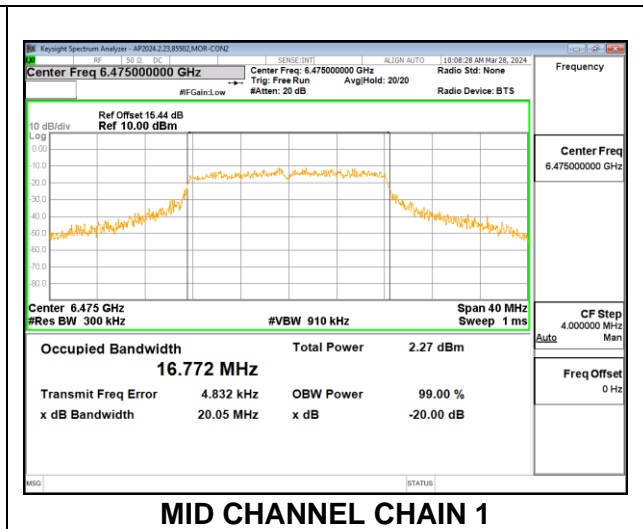

9.4.5. 802.11a MODE 2TX IN THE UNII-6 BAND

2TX CHAIN 0 + CHAIN 1 CDD OFDMA MODE

Channel	Frequency (MHz)	99% Bandwidth Chain 0 (MHz)	99% Bandwidth Chain 1 (MHz)	Limit (MHz)	Worst-Case Margin (MHz)
Low	6435	16.85	16.72	320	-303.16
Mid	6475	16.90	16.77	320	-303.11
High	6515	16.77	16.78	320	-303.22