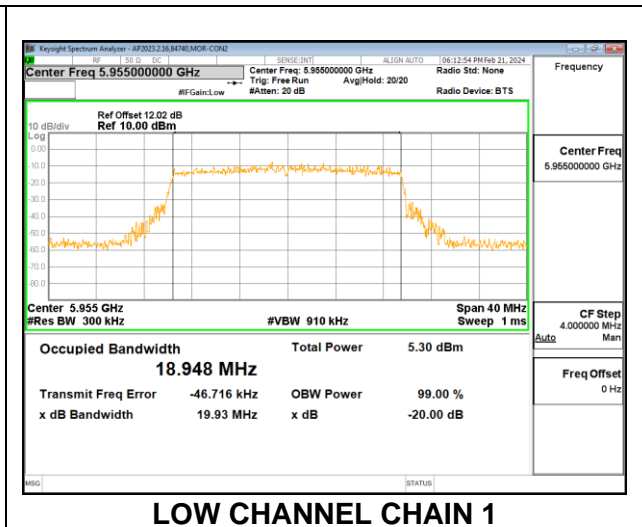

2TX CHAIN 0 + CHAIN 1 CDD OFDMA MODE: SU

Channel	Frequency (MHz)	99% Bandwidth Chain 0 (MHz)	99% Bandwidth Chain 1 (MHz)	Limit (MHz)	Worst-Case Margin (MHz)
Low	5955	19.02	18.95	320	-300.98
Mid	6175	18.88	18.97	320	-301.03
High	6415	18.97	18.95	320	-301.03