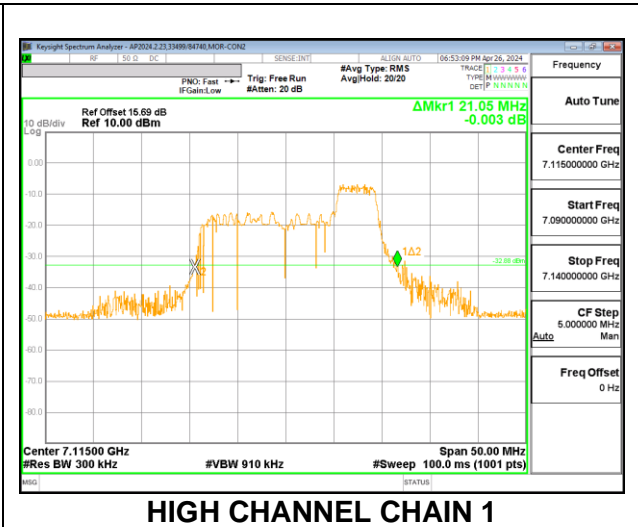

2TX CHAIN 0 + CHAIN 1 CDD OFDMA MODE: 52T

Channel	Frequency (MHz)	26 dB Bandwidth Chain 0 (MHz)	26 dB Bandwidth Chain 1 (MHz)	Limit (MHz)	Worst-Case Margin (MHz)
Low	6875	21.50	20.85	320	-298.50
Mid	6995	18.70	18.55	320	-301.30
High	7115	20.65	21.05	320	-298.95