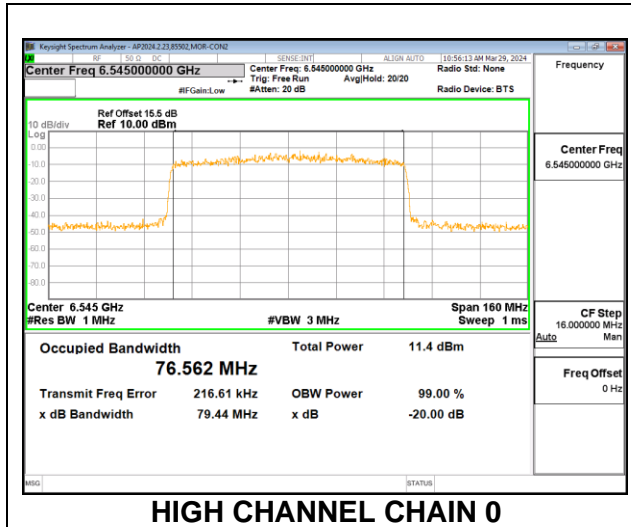

2TX CHAIN 0 + CHAIN 1 CDD OFDMA MODE: SU

Channel	Frequency (MHz)	99% Bandwidth Chain 0 (MHz)	99% Bandwidth Chain 1 (MHz)	Limit (MHz)	Worst-Case Margin (MHz)
Low	6465	76.81	76.79	320	-243.19
High	6545	76.56	76.91	320	-243.09