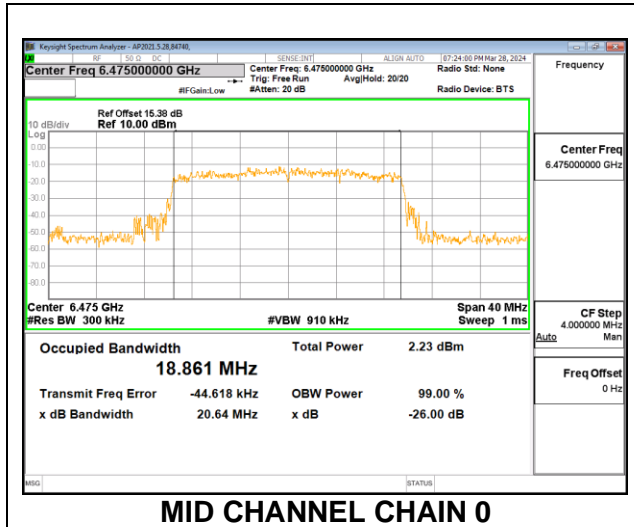

2TX CHAIN 0 + CHAIN 1 CDD OFDMA MODE: 242T

Channel	Frequency (MHz)	99% Bandwidth Chain 0 (MHz)	99% Bandwidth Chain 1 (MHz)	Limit (MHz)	Worst-Case Margin (MHz)
Low	6435	18.90	18.98	320	-301.02
Mid	6475	18.86	19.00	320	-301.00
High	6515	18.98	18.83	320	-301.02