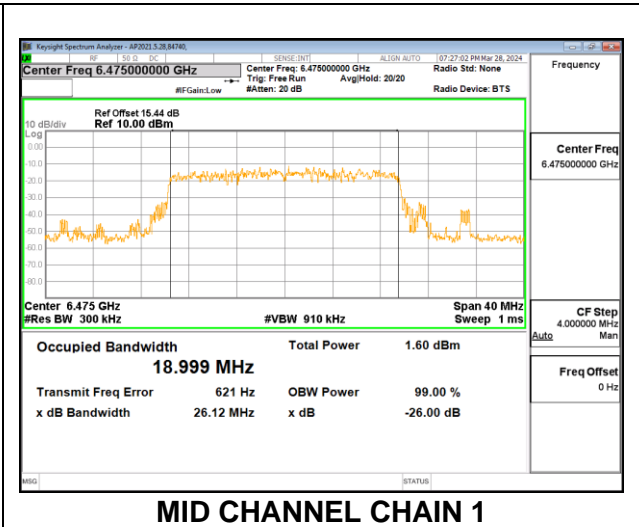

2TX CHAIN 0 + CHAIN 1 CDD OFDMA MODE: 242T

Channel	Frequency (MHz)	99% Bandwidth Chain 0 (MHz)	99% Bandwidth Chain 1 (MHz)	Limit (MHz)	Worst-Case Margin (MHz)
Low	6435	18.90	18.98	320	-301.02
Mid	6475	18.86	19.00	320	-301.00
High	6515	18.98	18.83	320	-301.02