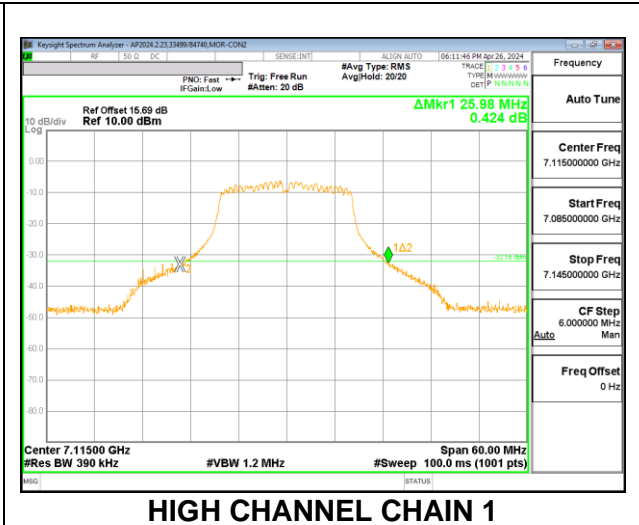

9.3.13. 802.11a MODE 2TX IN THE UNII-8 BAND

2TX CHAIN 0 + CHAIN 1 CDD OFDMA MODE

Channel	Frequency (MHz)	26 dB Bandwidth Chain 0 (MHz)	26 dB Bandwidth Chain 1 (MHz)	Limit (MHz)	Worst-Case Margin (MHz)
Low	6875	27.60	25.98	320	-292.40
Mid	6995	28.14	25.92	320	-291.86
High	7115	29.16	25.98	320	-290.84