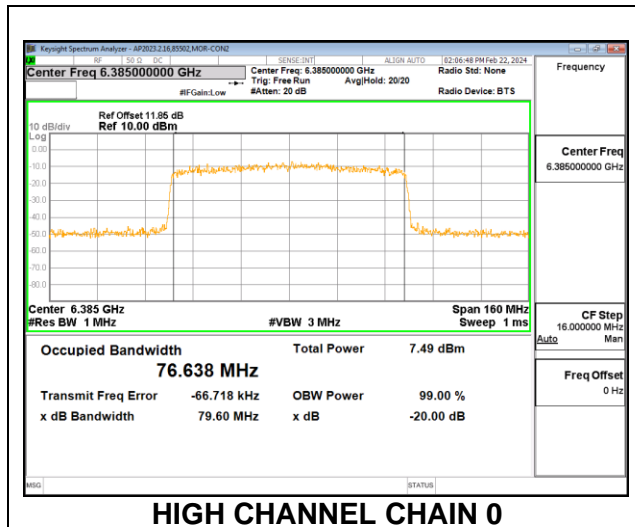

2TX CHAIN 0 + CHAIN 1 CDD OFDMA MODE: SU

Channel	Frequency (MHz)	99% Bandwidth Chain 0 (MHz)	99% Bandwidth Chain 1 (MHz)	Limit (MHz)	Worst-Case Margin (MHz)
Low	5985	76.65	76.68	320	-243.32
Mid	6145	76.66	76.48	320	-243.34
High	6385	76.64	76.92	320	-243.08