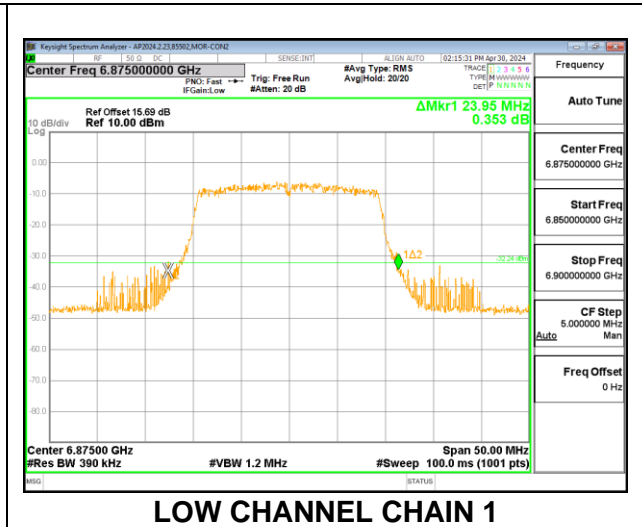

2TX CHAIN 0 + CHAIN 1 CDD OFDMA MODE: SU

Channel	Frequency (MHz)	26 dB Bandwidth Chain 0 (MHz)	26 dB Bandwidth Chain 1 (MHz)	Limit (MHz)	Worst-Case Margin (MHz)
Low	6875	23.35	23.95	320	-296.05
Mid	6995	22.80	22.14	320	-297.20
High	7115	22.62	22.32	320	-297.38