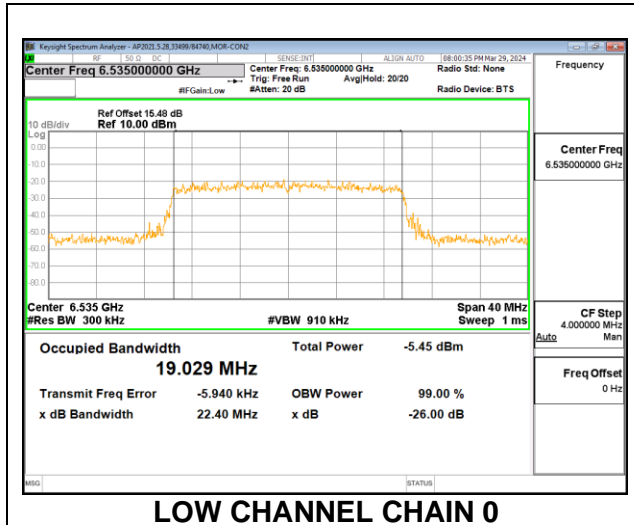

2TX CHAIN 0 + CHAIN 1 CDD OFDMA MODE: SU

Channel	Frequency (MHz)	99% Bandwidth Chain 0 (MHz)	99% Bandwidth Chain 1 (MHz)	Limit (MHz)	Worst-Case Margin (MHz)
Low	6535	19.03	18.96	320	-300.97
Mid	6715	18.95	18.91	320	-301.05
High	6855	18.99	18.92	320	-301.02