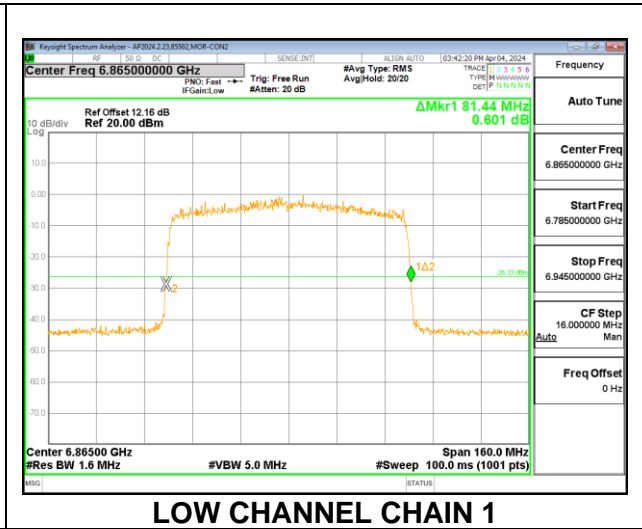

9.3.16. 802.11ax HE80 MODE 2TX IN THE UNII-8 BAND

2TX CHAIN 0 + CHAIN 1 CDD OFDMA MODE: 996T

Channel	Frequency (MHz)	26 dB Bandwidth Chain 0 (MHz)	26 dB Bandwidth Chain 1 (MHz)	Limit (MHz)	Worst-Case Margin (MHz)
Low	6865	81.60	81.44	320	-238.40
Mid	6945	81.44	81.44	320	-238.56
High	7025	81.60	81.44	320	-238.40