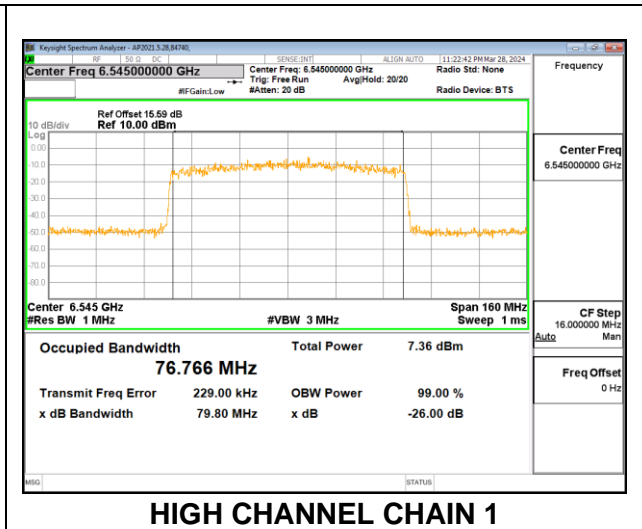

9.4.8. 802.11ax HE80 MODE 2TX IN THE UNII-6 BAND

2TX CHAIN 0 + CHAIN 1 CDD OFDMA MODE: 996T

Channel	Frequency (MHz)	99% Bandwidth Chain 0 (MHz)	99% Bandwidth Chain 1 (MHz)	Limit (MHz)	Worst-Case Margin (MHz)
Low	6465	76.45	76.66	320	-243.34
High	6545	76.57	76.77	320	-243.23