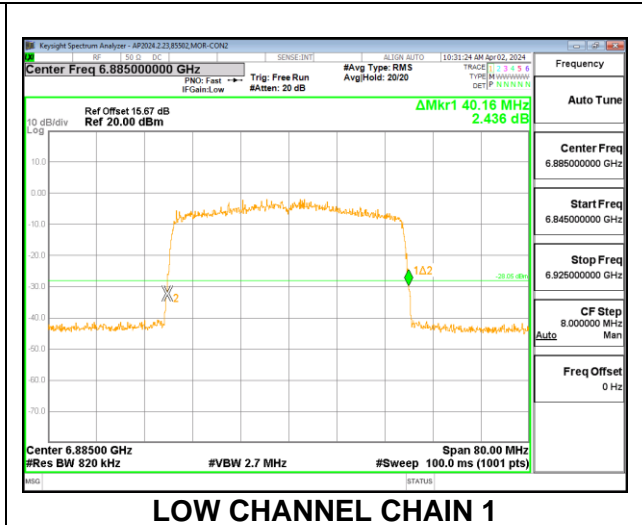

#### 2TX CHAIN 0 + CHAIN 1 CDD OFDMA MODE: 484T

Channel	Frequency (MHz)	26 dB Bandwidth Chain 0 (MHz)	26 dB Bandwidth Chain 1 (MHz)	Limit (MHz)	Worst-Case Margin (MHz)
Low	6885	40.08	40.00	320	-279.92
Mid	6965	40.08	40.00	320	-279.92
High	7085	40.16	40.08	320	-279.84

**2TX CHAIN 0 + CHAIN 1 CDD OFDMA MODE: SU**

Channel	Frequency (MHz)	26 dB Bandwidth Chain 0 (MHz)	26 dB Bandwidth Chain 1 (MHz)	Limit (MHz)	Worst-Case Margin (MHz)
Low	6885	40.24	40.16	320	-279.76
Mid	6965	40.24	40.24	320	-279.76
High	7085	40.24	40.16	320	-279.76