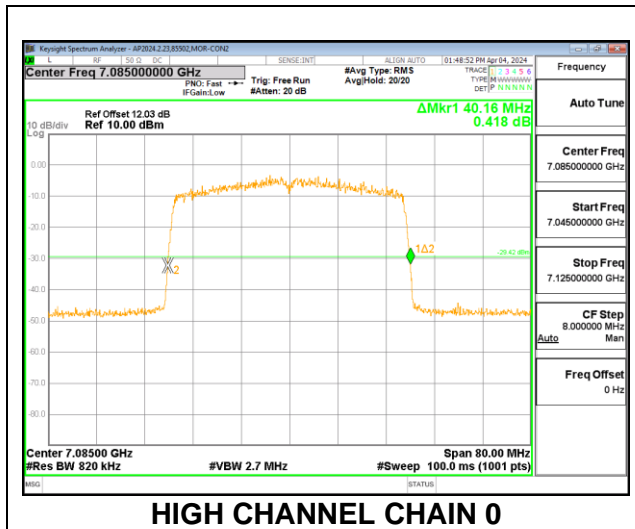

9.3.15. 802.11ax HE40 MODE 2TX IN THE UNII-8 BAND

2TX CHAIN 0 + CHAIN 1 CDD OFDMA MODE: 484T

Channel	Frequency (MHz)	26 dB Bandwidth Chain 0 (MHz)	26 dB Bandwidth Chain 1 (MHz)	Limit (MHz)	Worst-Case Margin (MHz)
Low	6885	40.08	40.00	320	-279.92
Mid	6965	40.08	40.00	320	-279.92
High	7085	40.16	40.08	320	-279.84