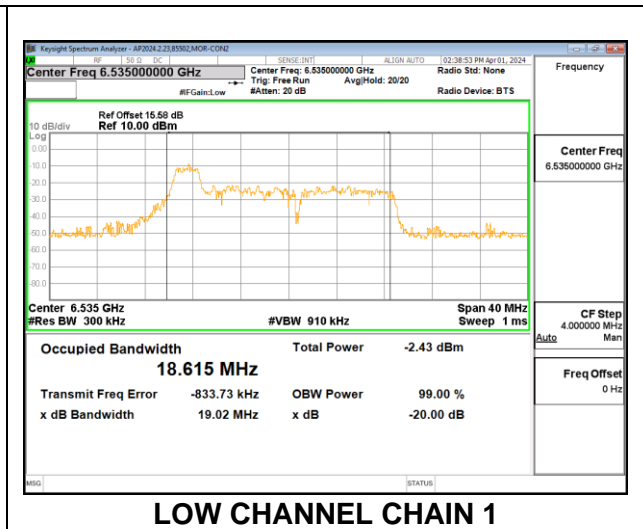

9.4.10. 802.11ax HE20 MODE 2TX IN THE UNII-7 BAND

2TX CHAIN 0 + CHAIN 1 CDD OFDMA MODE: 26T

Channel	Frequency (MHz)	99% Bandwidth Chain 0 (MHz)	99% Bandwidth Chain 1 (MHz)	Limit (MHz)	Worst-Case Margin (MHz)
Low	6535	18.64	18.62	320	-301.37
Mid	6715	17.04	17.21	320	-302.79
High	6855	18.55	18.61	320	-301.39