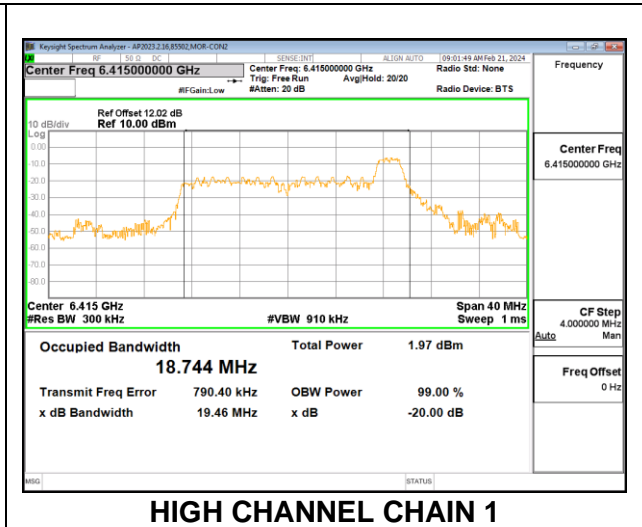

9.4.2. 802.11ax HE20 MODE 2TX IN THE UNII-5 BAND

2TX CHAIN 0 + CHAIN 1 CDD OFDMA MODE: 26T

Channel	Frequency (MHz)	99% Bandwidth Chain 0 (MHz)	99% Bandwidth Chain 1 (MHz)	Limit (MHz)	Worst-Case Margin (MHz)
Low	5955	18.67	18.40	320	-301.33
Mid	6175	17.10	17.06	320	-302.91
High	6415	18.63	18.74	320	-301.26