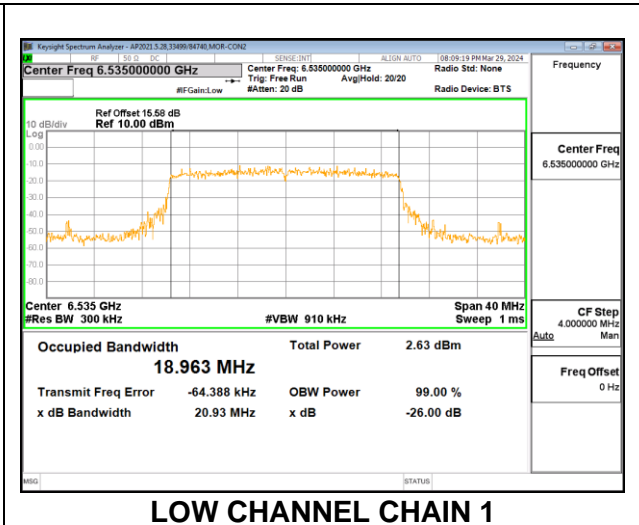

2TX CHAIN 0 + CHAIN 1 CDD OFDMA MODE: SU

Channel	Frequency (MHz)	99% Bandwidth Chain 0 (MHz)	99% Bandwidth Chain 1 (MHz)	Limit (MHz)	Worst-Case Margin (MHz)
Low	6535	19.03	18.96	320	-300.97
Mid	6715	18.95	18.91	320	-301.05
High	6855	18.99	18.92	320	-301.02