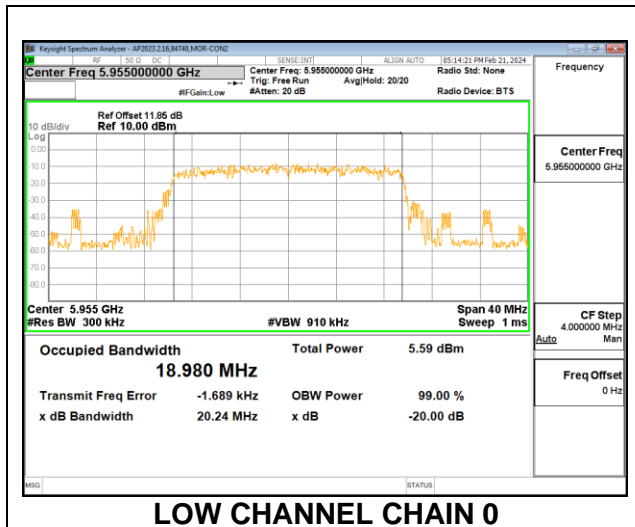

2TX CHAIN 0 + CHAIN 1 CDD OFDMA MODE: 242T

Channel	Frequency (MHz)	99% Bandwidth Chain 0 (MHz)	99% Bandwidth Chain 1 (MHz)	Limit (MHz)	Worst-Case Margin (MHz)
Low	5955	18.98	18.94	320	-301.02
Mid	6175	18.88	18.90	320	-301.10
High	6415	18.98	18.89	320	-301.02