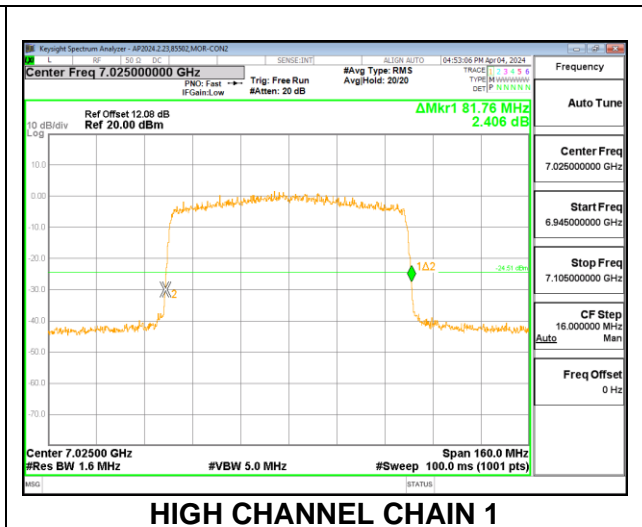

**9.3.16. 802.11ax HE80 MODE 2TX IN THE UNII-8 BAND**

**2TX CHAIN 0 + CHAIN 1 CDD OFDMA MODE: 996T**

Channel	Frequency (MHz)	26 dB Bandwidth Chain 0 (MHz)	26 dB Bandwidth Chain 1 (MHz)	Limit (MHz)	Worst-Case Margin (MHz)
Low	6865	81.60	81.44	320	-238.40
Mid	6945	81.44	81.44	320	-238.56
High	7025	81.60	81.44	320	-238.40

**2TX CHAIN 0 + CHAIN 1 CDD OFDMA MODE: SU**

Channel	Frequency (MHz)	26 dB Bandwidth Chain 0 (MHz)	26 dB Bandwidth Chain 1 (MHz)	Limit (MHz)	Worst-Case Margin (MHz)
Low	6865	81.60	81.60	320	-238.40
Mid	6945	81.60	81.44	320	-238.40
High	7025	81.76	81.76	320	-238.24