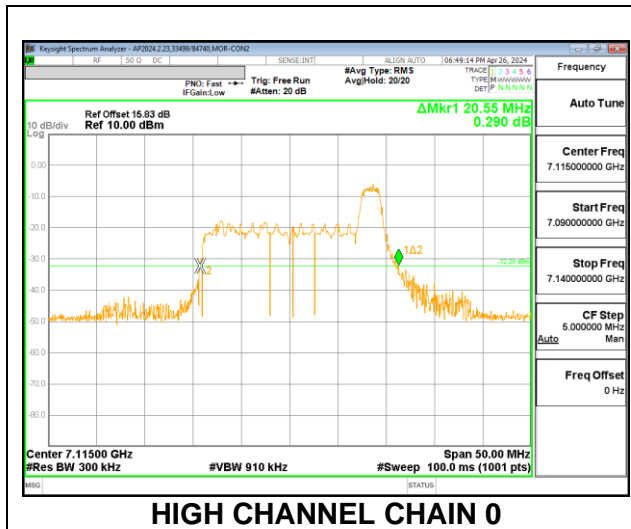

9.3.14. 802.11ax HE20 MODE 2TX IN THE UNII-8 BAND

2TX CHAIN 0 + CHAIN 1 CDD OFDMA MODE: 26T

Channel	Frequency (MHz)	26 dB Bandwidth Chain 0 (MHz)	26 dB Bandwidth Chain 1 (MHz)	Limit (MHz)	Worst-Case Margin (MHz)
Low	6875	20.45	20.55	320	-299.45
Mid	6995	18.30	18.20	320	-301.70
High	7115	20.55	20.65	320	-299.35