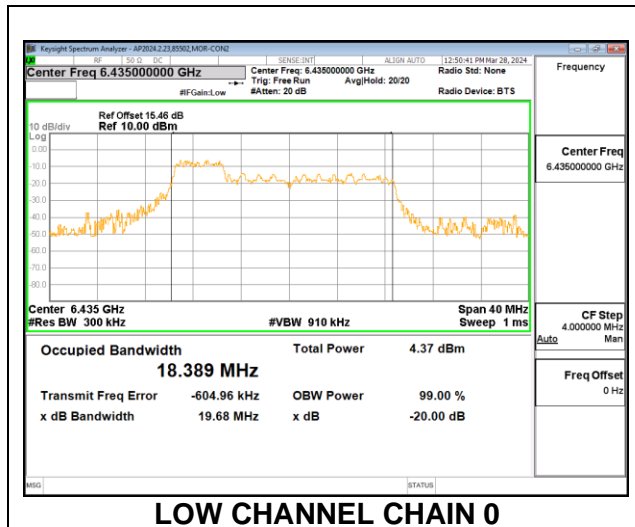

2TX CHAIN 0 + CHAIN 1 CDD OFDMA MODE: 52T

Channel	Frequency (MHz)	99% Bandwidth Chain 0 (MHz)	99% Bandwidth Chain 1 (MHz)	Limit (MHz)	Worst-Case Margin (MHz)
Low	6435	18.39	18.32	320	-301.61
Mid	6475	17.14	17.13	320	-302.86
High	6515	18.28	18.35	320	-301.65