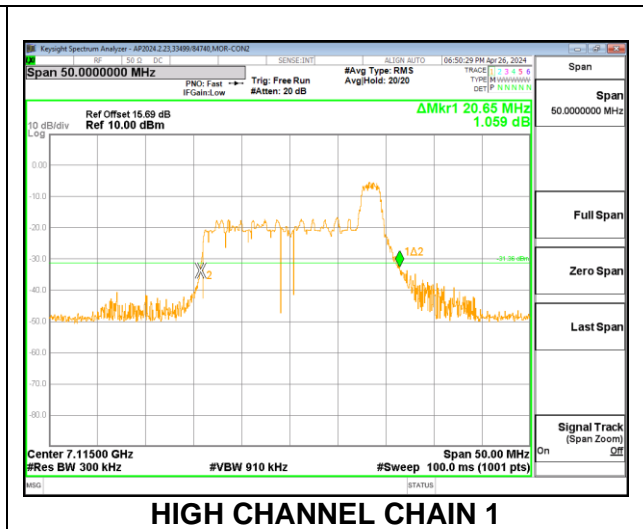

9.3.14. 802.11ax HE20 MODE 2TX IN THE UNII-8 BAND

2TX CHAIN 0 + CHAIN 1 CDD OFDMA MODE: 26T

Channel	Frequency (MHz)	26 dB Bandwidth Chain 0 (MHz)	26 dB Bandwidth Chain 1 (MHz)	Limit (MHz)	Worst-Case Margin (MHz)
Low	6875	20.45	20.55	320	-299.45
Mid	6995	18.30	18.20	320	-301.70
High	7115	20.55	20.65	320	-299.35