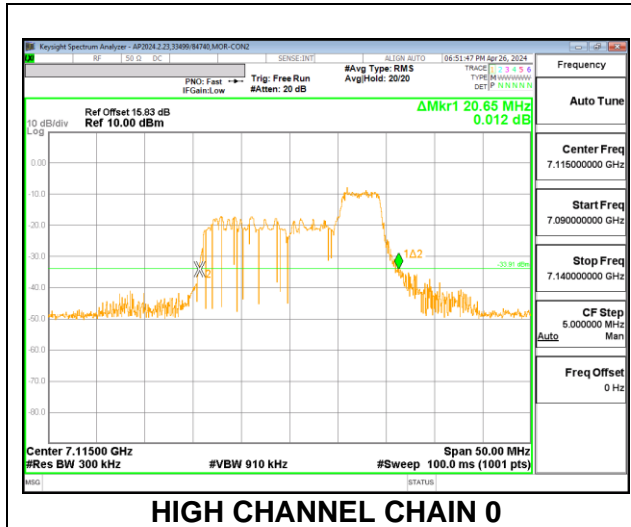

**9.3.14. 802.11ax HE20 MODE 2TX IN THE UNII-8 BAND**

**2TX CHAIN 0 + CHAIN 1 CDD OFDMA MODE: 26T**

Channel	Frequency (MHz)	26 dB Bandwidth Chain 0 (MHz)	26 dB Bandwidth Chain 1 (MHz)	Limit (MHz)	Worst-Case Margin (MHz)
Low	6875	20.45	20.55	320	-299.45
Mid	6995	18.30	18.20	320	-301.70
High	7115	20.55	20.65	320	-299.35

**2TX CHAIN 0 + CHAIN 1 CDD OFDMA MODE: 52T**

Channel	Frequency (MHz)	26 dB Bandwidth Chain 0 (MHz)	26 dB Bandwidth Chain 1 (MHz)	Limit (MHz)	Worst-Case Margin (MHz)
Low	6875	21.50	20.85	320	-298.50
Mid	6995	18.70	18.55	320	-301.30
High	7115	20.65	21.05	320	-298.95