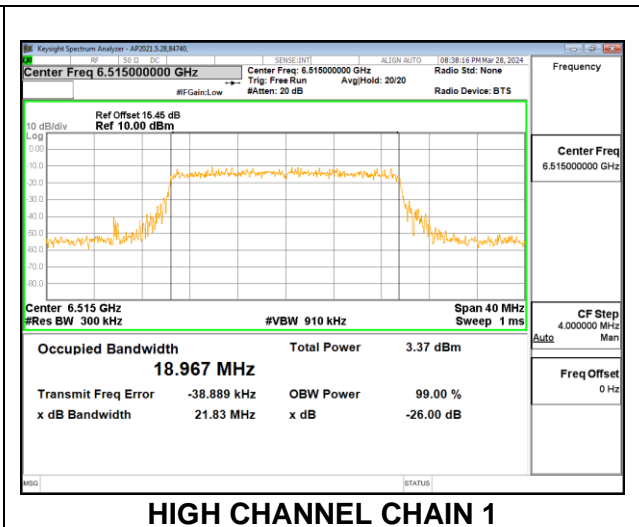

2TX CHAIN 0 + CHAIN 1 CDD OFDMA MODE: SU

Channel	Frequency (MHz)	99% Bandwidth Chain 0 (MHz)	99% Bandwidth Chain 1 (MHz)	Limit (MHz)	Worst-Case Margin (MHz)
Low	6435	18.93	18.92	320	-301.07
Mid	6475	18.95	18.96	320	-301.05
High	6515	18.89	18.97	320	-301.03