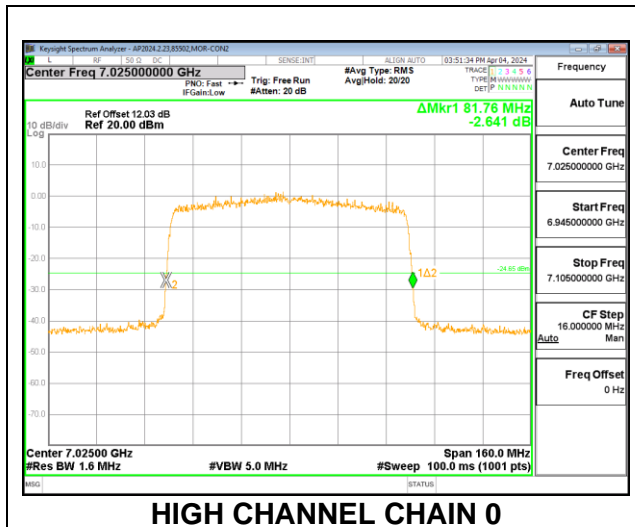

**9.3.16. 802.11ax HE80 MODE 2TX IN THE UNII-8 BAND**

**2TX CHAIN 0 + CHAIN 1 CDD OFDMA MODE: 996T**

Channel	Frequency (MHz)	26 dB Bandwidth Chain 0 (MHz)	26 dB Bandwidth Chain 1 (MHz)	Limit (MHz)	Worst-Case Margin (MHz)
Low	6865	81.60	81.44	320	-238.40
Mid	6945	81.44	81.44	320	-238.56
High	7025	81.60	81.44	320	-238.40

**2TX CHAIN 0 + CHAIN 1 CDD OFDMA MODE: SU**

Channel	Frequency (MHz)	26 dB Bandwidth Chain 0 (MHz)	26 dB Bandwidth Chain 1 (MHz)	Limit (MHz)	Worst-Case Margin (MHz)
Low	6865	81.60	81.60	320	-238.40
Mid	6945	81.60	81.44	320	-238.40
High	7025	81.76	81.76	320	-238.24