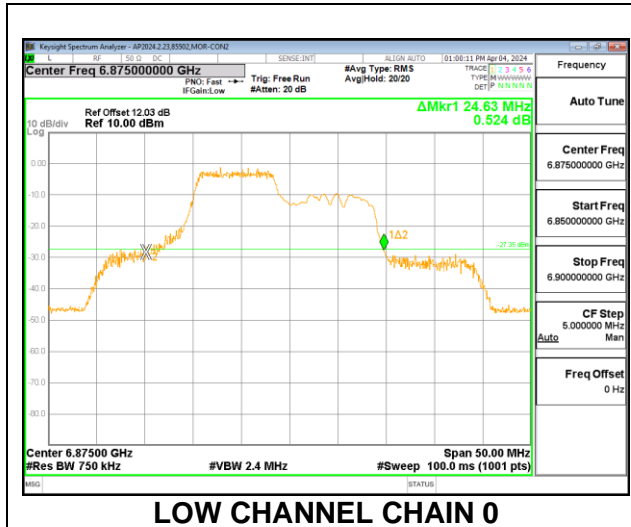

2TX CHAIN 0 + CHAIN 1 CDD OFDMA MODE: 106T

Channel	Frequency (MHz)	26 dB Bandwidth Chain 0 (MHz)	26 dB Bandwidth Chain 1 (MHz)	Limit (MHz)	Worst-Case Margin (MHz)
Low	6875	24.63	27.48	320	-292.52
Mid	6995	21.90	21.65	320	-298.10
High	7115	22.44	22.74	320	-297.26