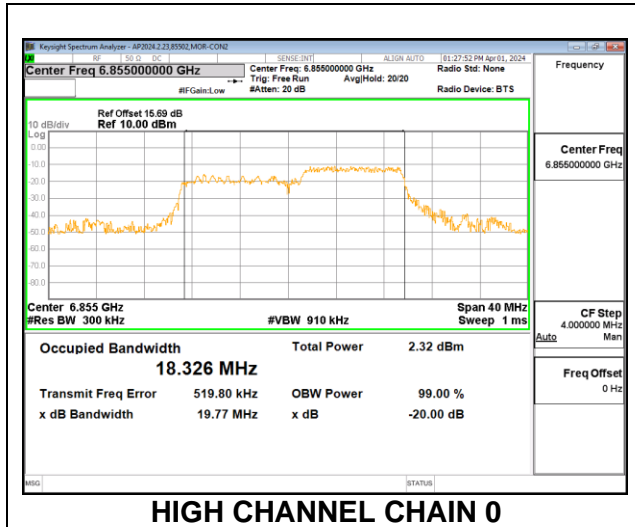

2TX CHAIN 0 + CHAIN 1 CDD OFDMA MODE: 106T

Channel	Frequency (MHz)	99% Bandwidth Chain 0 (MHz)	99% Bandwidth Chain 1 (MHz)	Limit (MHz)	Worst-Case Margin (MHz)
Low	6535	18.28	18.28	320	-301.72
Mid	6715	18.30	18.18	320	-301.70
High	6855	18.33	18.26	320	-301.67