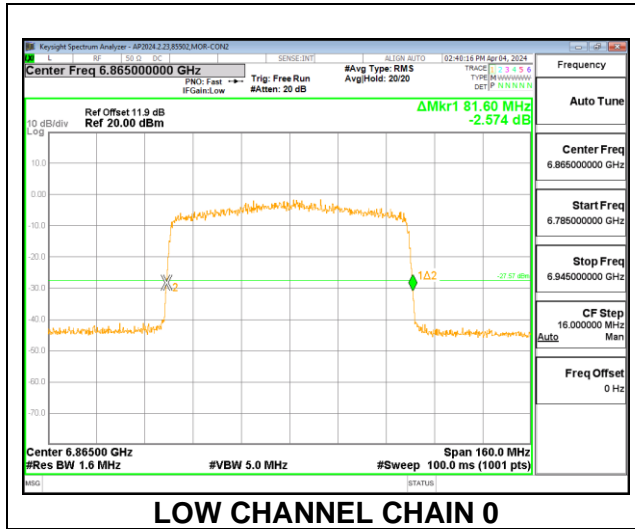

9.3.16. 802.11ax HE80 MODE 2TX IN THE UNII-8 BAND

2TX CHAIN 0 + CHAIN 1 CDD OFDMA MODE: 996T

Channel	Frequency (MHz)	26 dB Bandwidth Chain 0 (MHz)	26 dB Bandwidth Chain 1 (MHz)	Limit (MHz)	Worst-Case Margin (MHz)
Low	6865	81.60	81.44	320	-238.40
Mid	6945	81.44	81.44	320	-238.56
High	7025	81.60	81.44	320	-238.40