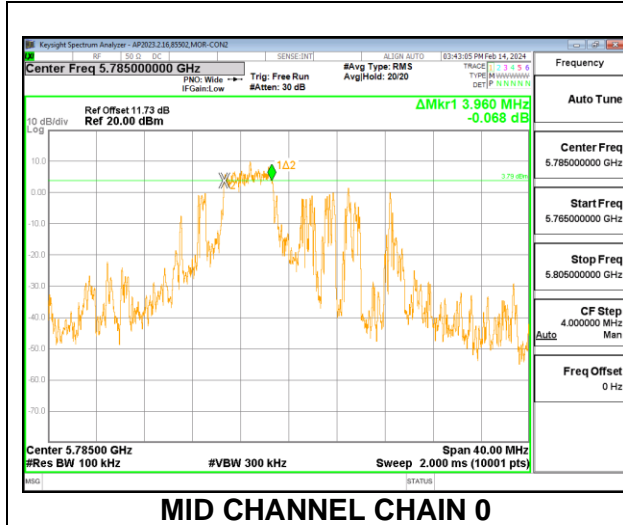

2TX CHAIN 0 + CHAIN 1 CDD MODE: 52T

Channel	Frequency (MHz)	6 dB BW CHAIN 0 (MHz)	6 dB BW CHAIN 1 (MHz)	Minimum Limit (MHz)
Low	5745	4.020	4.008	0.5
Mid	5785	3.960	4.092	0.5
High	5825	3.992	4.088	0.5