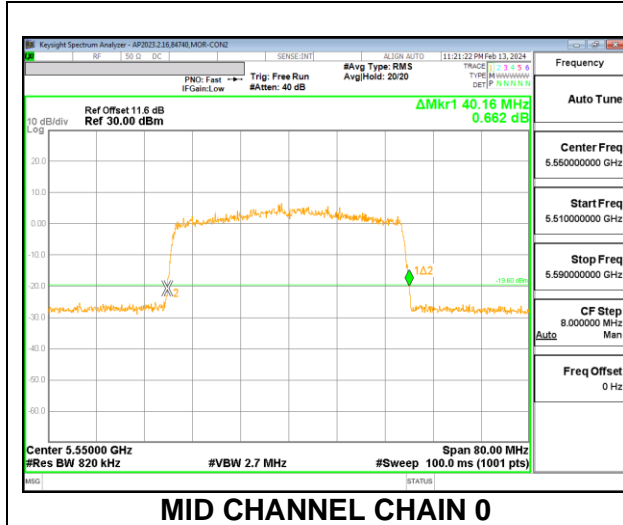

2TX CHAIN 0 + CHAIN 1 CDD MODE: SU

Channel	Frequency (MHz)	26 dB Bandwidth CHAIN 0 (MHz)	26 dB Bandwidth CHAIN 1 (MHz)
Low	5510	40.00	40.08
Mid	5550	40.16	40.16
High	5670	40.16	40.08