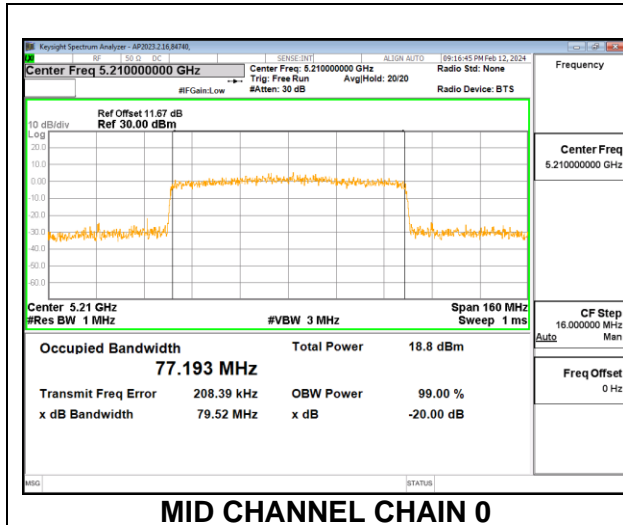

2TX CHAIN 0 + CHAIN 1 CDD MODE: SU

Channel	Frequency (MHz)	99% Bandwidth Chain 0 (MHz)	99% Bandwidth Chain 1 (MHz)
Mid	5210	77.193	76.755