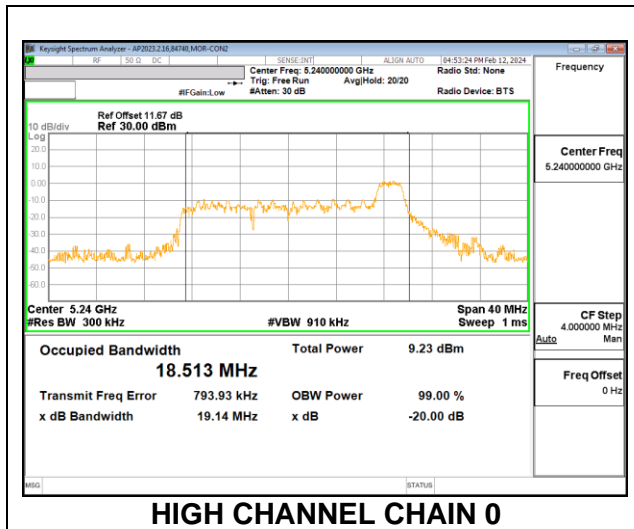

9.4.5. 802.11ax HE20 MODE IN THE 5.2 GHz BAND

2TX CHAIN 0 + CHAIN 1 CDD MODE: 26T

Channel	Frequency (MHz)	99% Bandwidth Chain 0 (MHz)	99% Bandwidth Chain 1 (MHz)
Low	5180	18.628	18.599
Mid	5200	17.049	17.067
High	5240	18.513	18.682