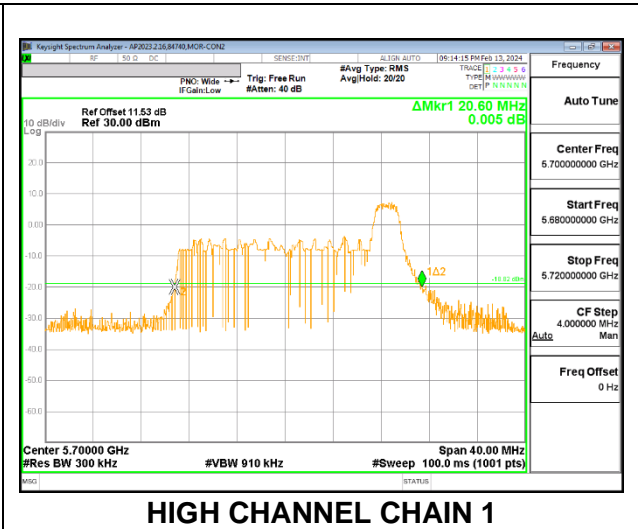

9.2.19. 802.11ax HE20 MODE IN THE 5.6 GHz BAND

2TX CHAIN 0 + CHAIN 1 CDD MODE: 26T

Channel	Frequency (MHz)	26 dB Bandwidth CHAIN 0 (MHz)	26 dB Bandwidth CHAIN 1 (MHz)
Low	5500	20.36	20.68
Mid	5580	18.32	18.16
High	5700	20.68	20.60

2TX CHAIN 0 + CHAIN 1 CDD MODE: 52T

Channel	Frequency (MHz)	26 dB Bandwidth CHAIN 0 (MHz)	26 dB Bandwidth CHAIN 1 (MHz)
Low	5500	21.44	20.36
Mid	5580	18.60	18.48
High	5700	21.08	21.16

2TX CHAIN 0 + CHAIN 1 CDD MODE: 106T