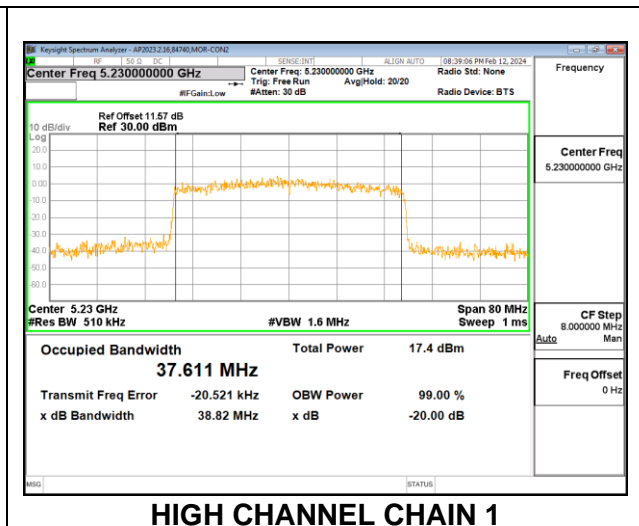

9.4.6. 802.11ax HE40 MODE IN THE 5.2 GHz BAND

2TX CHAIN 0 + CHAIN 1 CDD MODE: 484T

Channel	Frequency (MHz)	99% Bandwidth Chain 0 (MHz)	99% Bandwidth Chain 1 (MHz)
Low	5190	37.403	37.530
High	5230	37.300	37.611