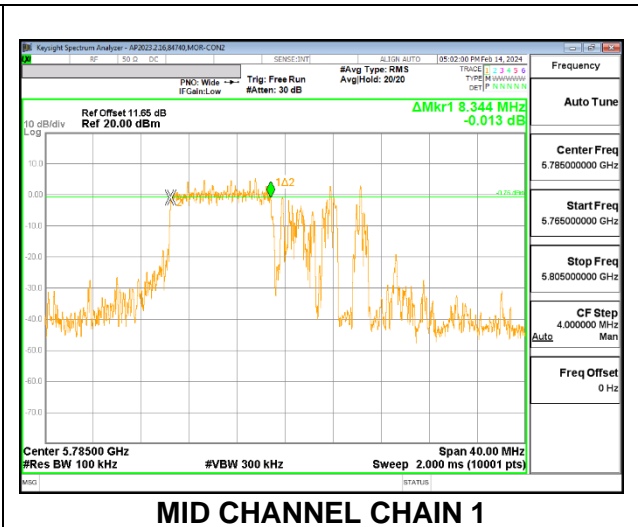

2TX CHAIN 0 + CHAIN 1 CDD MODE: 106T

Channel	Frequency (MHz)	6 dB BW CHAIN 0 (MHz)	6 dB BW CHAIN 1 (MHz)	Minimum Limit (MHz)
Low	5745	8.116	8.232	0.5
Mid	5785	8.588	8.344	0.5
High	5825	8.184	8.236	0.5