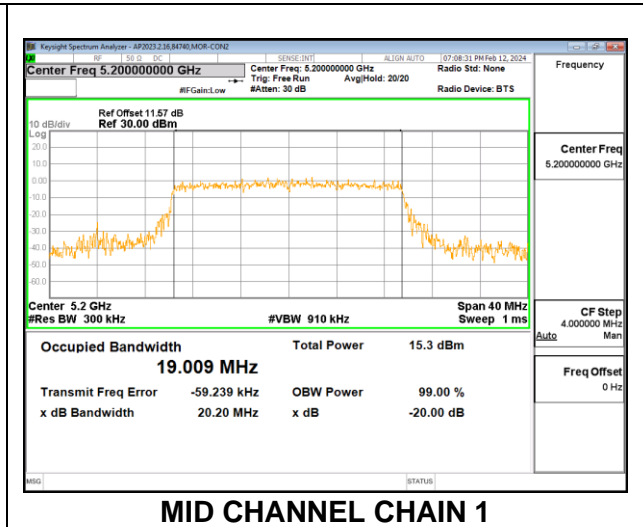

2TX CHAIN 0 + CHAIN 1 CDD MODE: SU

Channel	Frequency (MHz)	99% Bandwidth Chain 0 (MHz)	99% Bandwidth Chain 1 (MHz)
Low	5180	19.010	18.902
Mid	5200	18.906	19.009
High	5240	18.919	18.906