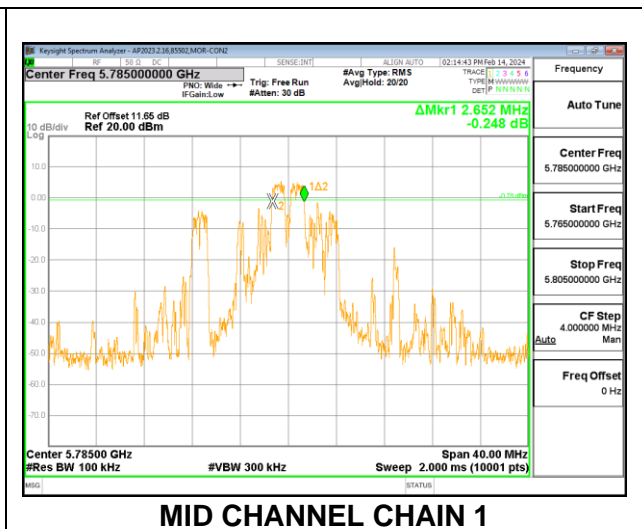

9.3.4. 802.11ac VHT80 MODE IN THE 5.8 GHz BAND

2TX CHAIN 0 + CHAIN 1 CDD MODE

Channel	Frequency (MHz)	6 dB BW CHAIN 0 (MHz)	6 dB BW CHAIN 1 (MHz)	Minimum Limit (MHz)
Mid	5775	72.672	72.640	0.5

9.3.5. 802.11ax HE20 MODE IN THE 5.8 GHz BAND

2TX CHAIN 0 + CHAIN 1 CDD MODE: 26T

Channel	Frequency (MHz)	6 dB BW CHAIN 0 (MHz)	6 dB BW CHAIN 1 (MHz)	Minimum Limit (MHz)
Low	5745	2.004	2.032	0.5
Mid	5785	2.576	2.652	0.5
High	5825	2.008	2.112	0.5

2TX CHAIN 0 + CHAIN 1 CDD MODE: 52T