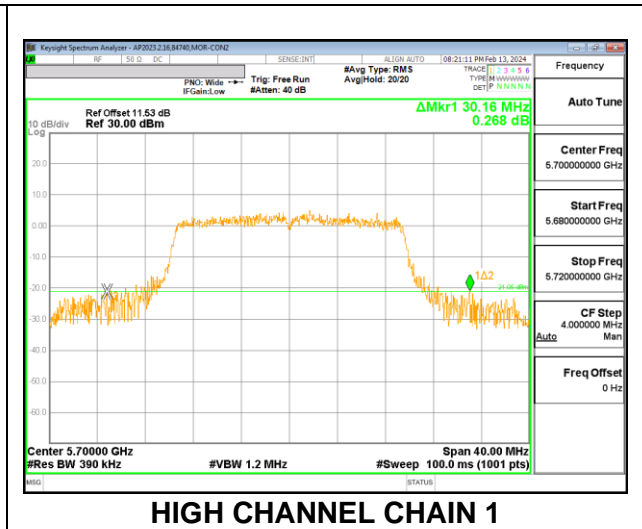

2TX CHAIN 0 + CHAIN 1 CDD MODE: 52T

Channel	Frequency (MHz)	26 dB Bandwidth CHAIN 0 (MHz)	26 dB Bandwidth CHAIN 1 (MHz)
Low	5500	21.44	20.36
Mid	5580	18.60	18.48
High	5700	21.08	21.16

2TX CHAIN 0 + CHAIN 1 CDD MODE: 106T

Channel	Frequency (MHz)	26 dB Bandwidth CHAIN 0 (MHz)	26 dB Bandwidth CHAIN 1 (MHz)
Low	5500	23.00	25.04
Mid	5580	22.24	23.96
High	5700	25.96	23.08

2TX CHAIN 0 + CHAIN 1 CDD MODE: 242T

Channel	Frequency (MHz)	26 dB Bandwidth CHAIN 0 (MHz)	26 dB Bandwidth CHAIN 1 (MHz)
Low	5500	31.20	26.72
Mid	5580	29.76	33.56
High	5700	32.48	30.16