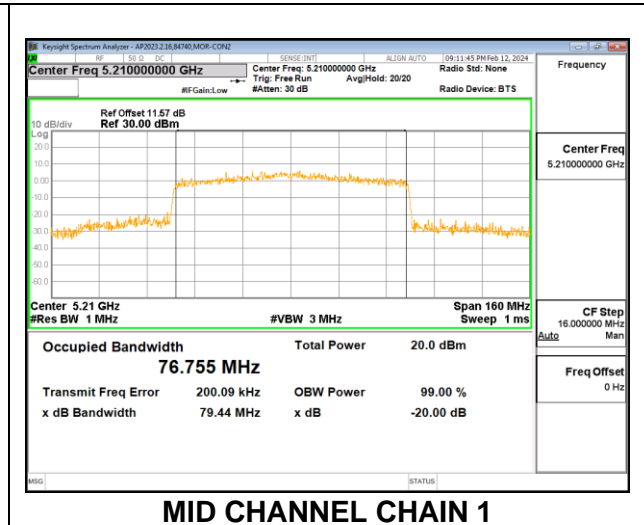

2TX CHAIN 0 + CHAIN 1 CDD MODE: SU

Channel	Frequency (MHz)	99% Bandwidth Chain 0 (MHz)	99% Bandwidth Chain 1 (MHz)
Mid	5210	77.193	76.755