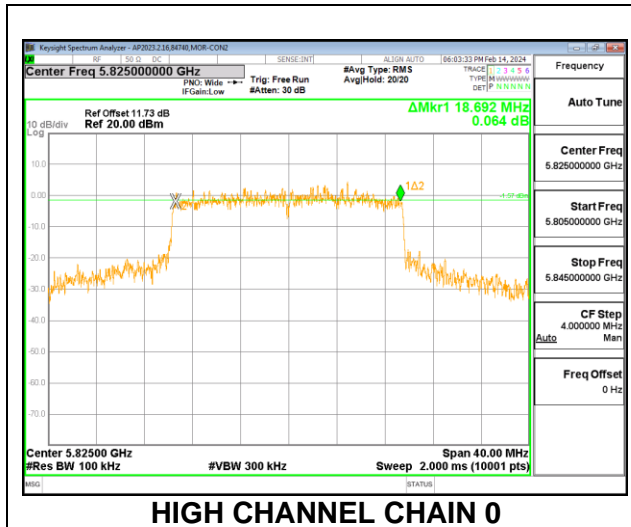

2TX CHAIN 0 + CHAIN 1 CDD MODE: SU

Channel	Frequency (MHz)	6 dB BW CHAIN 0 (MHz)	6 dB BW CHAIN 1 (MHz)	Minimum Limit (MHz)
Low	5745	18.840	18.908	0.5
Mid	5785	19.036	18.956	0.5
High	5825	18.692	19.080	0.5