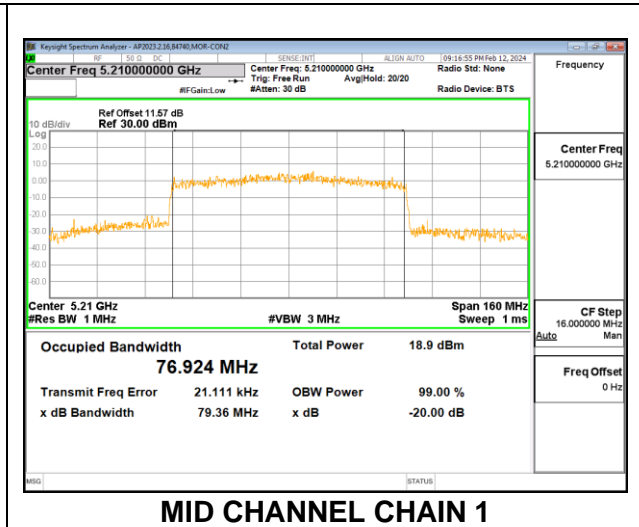

9.4.7. 802.11ax HE80 MODE IN THE 5.2 GHz BAND

2TX CHAIN 0 + CHAIN 1 CDD MODE: 996T

Channel	Frequency (MHz)	99% Bandwidth Chain 0 (MHz)	99% Bandwidth Chain 1 (MHz)
Mid	5210	76.272	76.924