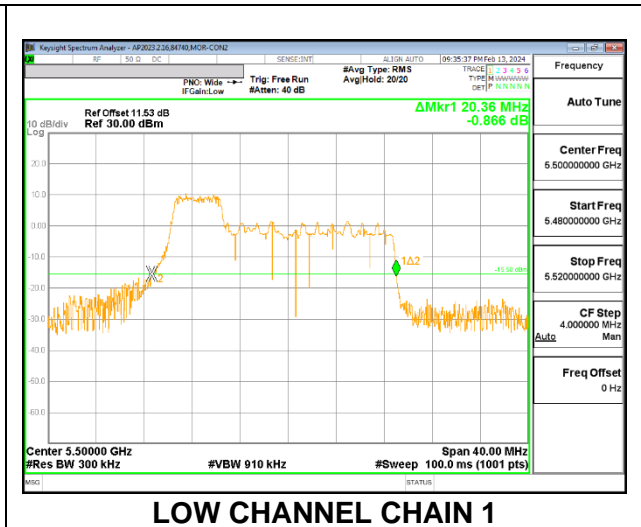

9.2.19. 802.11ax HE20 MODE IN THE 5.6 GHz BAND

2TX CHAIN 0 + CHAIN 1 CDD MODE: 26T

Channel	Frequency (MHz)	26 dB Bandwidth CHAIN 0 (MHz)	26 dB Bandwidth CHAIN 1 (MHz)
Low	5500	20.36	20.68
Mid	5580	18.32	18.16
High	5700	20.68	20.60

2TX CHAIN 0 + CHAIN 1 CDD MODE: 52T

Channel	Frequency (MHz)	26 dB Bandwidth CHAIN 0 (MHz)	26 dB Bandwidth CHAIN 1 (MHz)
Low	5500	21.44	20.36
Mid	5580	18.60	18.48
High	5700	21.08	21.16

2TX CHAIN 0 + CHAIN 1 CDD MODE: 106T