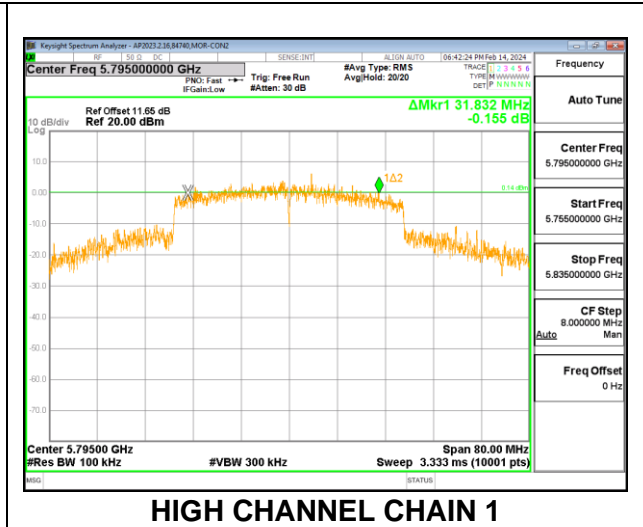

9.3.6. 802.11ax HE40 MODE IN THE 5.8 GHz BAND

2TX CHAIN 0 + CHAIN 1 CDD MODE: 484T

Channel	Frequency (MHz)	6 dB BW CHAIN 0 (MHz)	6 dB BW CHAIN 1 (MHz)	Minimum Limit (MHz)
Low	5755	32.560	32.872	0.5
High	5795	33.376	36.240	0.5

2TX CHAIN 0 + CHAIN 1 CDD MODE: SU

Channel	Frequency (MHz)	6 dB BW CHAIN 0 (MHz)	6 dB BW CHAIN 1 (MHz)	Minimum Limit (MHz)
Low	5755	33.616	36.536	0.5
High	5795	37.456	31.832	0.5

9.3.7. 802.11ax HE80 MODE IN THE 5.8 GHz BAND