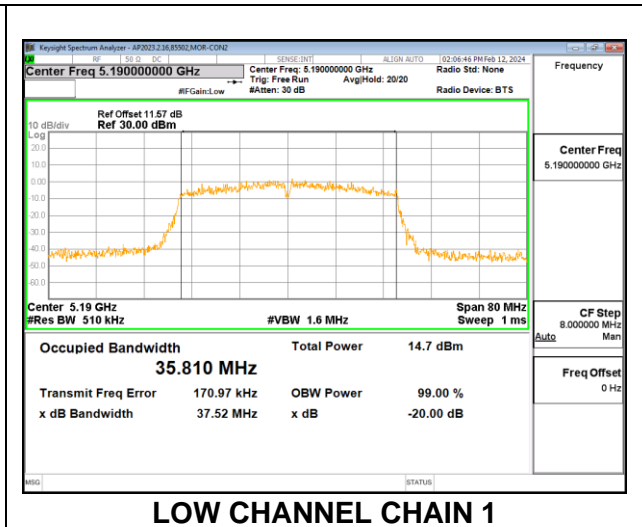

9.4.3. 802.11n HT40 MODE IN THE 5.2 GHz BAND

2TX CHAIN 0 + CHAIN 1 CDD MODE

Channel	Frequency (MHz)	99% Bandwidth Chain 0 (MHz)	99% Bandwidth Chain 1 (MHz)
Low	5190	35.857	35.810
High	5230	35.816	35.737