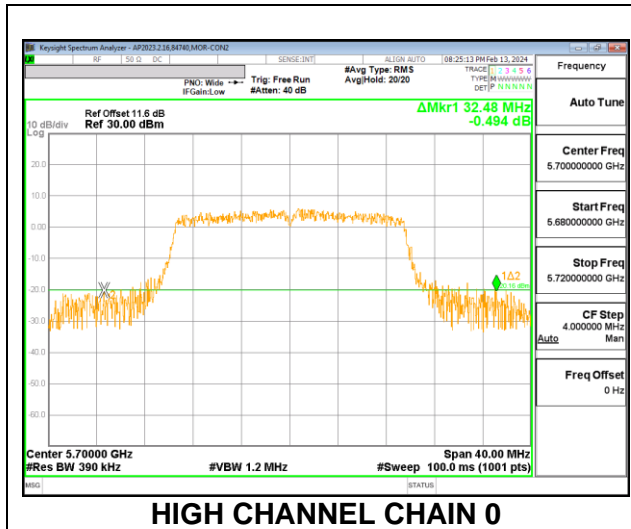

2TX CHAIN 0 + CHAIN 1 CDD MODE: 52T

Channel	Frequency (MHz)	26 dB Bandwidth CHAIN 0 (MHz)	26 dB Bandwidth CHAIN 1 (MHz)
Low	5500	21.44	20.36
Mid	5580	18.60	18.48
High	5700	21.08	21.16

2TX CHAIN 0 + CHAIN 1 CDD MODE: 106T

Channel	Frequency (MHz)	26 dB Bandwidth CHAIN 0 (MHz)	26 dB Bandwidth CHAIN 1 (MHz)
Low	5500	23.00	25.04
Mid	5580	22.24	23.96
High	5700	25.96	23.08

2TX CHAIN 0 + CHAIN 1 CDD MODE: 242T

Channel	Frequency (MHz)	26 dB Bandwidth CHAIN 0 (MHz)	26 dB Bandwidth CHAIN 1 (MHz)
Low	5500	31.20	26.72
Mid	5580	29.76	33.56
High	5700	32.48	30.16