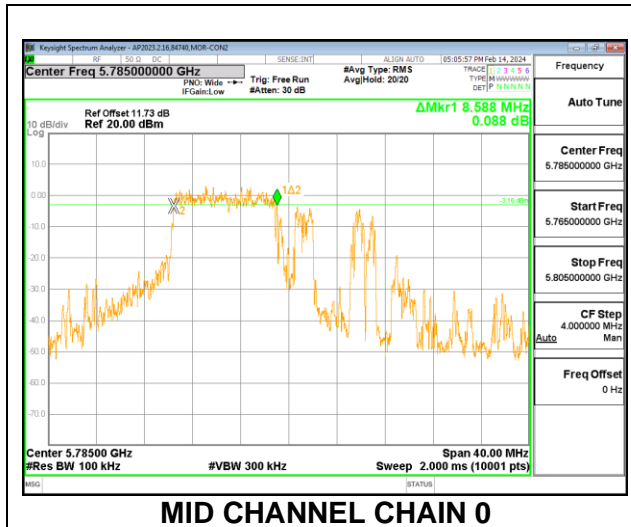

9.3.4. 802.11ac VHT80 MODE IN THE 5.8 GHz BAND

2TX CHAIN 0 + CHAIN 1 CDD MODE

Channel	Frequency (MHz)	6 dB BW CHAIN 0 (MHz)	6 dB BW CHAIN 1 (MHz)	Minimum Limit (MHz)
Mid	5775	72.672	72.640	0.5

9.3.5. 802.11ax HE20 MODE IN THE 5.8 GHz BAND

2TX CHAIN 0 + CHAIN 1 CDD MODE: 26T

Channel	Frequency (MHz)	6 dB BW CHAIN 0 (MHz)	6 dB BW CHAIN 1 (MHz)	Minimum Limit (MHz)
Low	5745	2.004	2.032	0.5
Mid	5785	2.576	2.652	0.5
High	5825	2.008	2.112	0.5

2TX CHAIN 0 + CHAIN 1 CDD MODE: 52T

Channel	Frequency (MHz)	6 dB BW CHAIN 0 (MHz)	6 dB BW CHAIN 1 (MHz)	Minimum Limit (MHz)
Low	5745	4.020	4.008	0.5
Mid	5785	3.960	4.092	0.5
High	5825	3.992	4.088	0.5

2TX CHAIN 0 + CHAIN 1 CDD MODE: 106T

Channel	Frequency (MHz)	6 dB BW CHAIN 0 (MHz)	6 dB BW CHAIN 1 (MHz)	Minimum Limit (MHz)
Low	5745	8.116	8.232	0.5
Mid	5785	8.588	8.344	0.5
High	5825	8.184	8.236	0.5