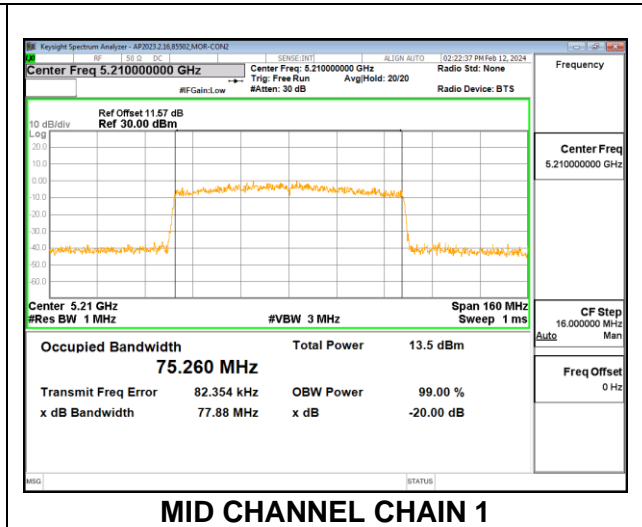

9.4.4. 802.11ac VHT80 MODE IN THE 5.2 GHz BAND

2TX CHAIN 0 + CHAIN 1 CDD MODE

Channel	Frequency (MHz)	99% Bandwidth Chain 0 (MHz)	99% Bandwidth Chain 1 (MHz)
Mid	5210	75.540	75.260