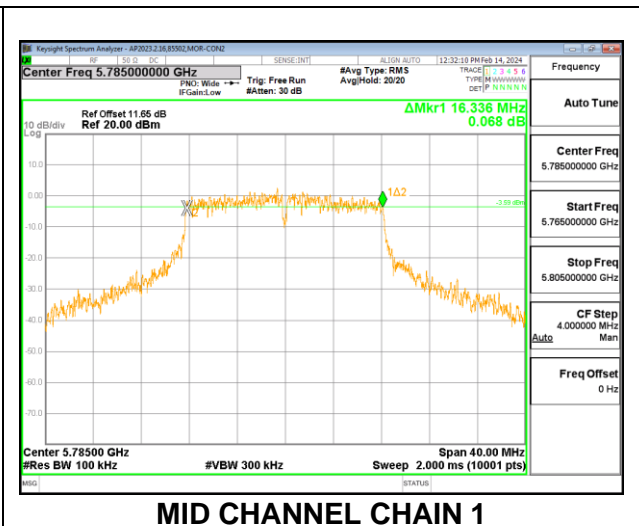

Channel	Frequency (MHz)	26 dB Bandwidth CHAIN 0 (MHz)	26 dB Bandwidth CHAIN 1 (MHz)
Low	5530	81.28	81.28
High	5610	81.28	81.28

2TX CHAIN 0 + CHAIN 1 CDD MODE: SU

Channel	Frequency (MHz)	26 dB Bandwidth CHAIN 0 (MHz)	26 dB Bandwidth CHAIN 1 (MHz)
Low	5530	81.44	81.44
High	5610	81.76	81.44

9.3. 6 dB BANDWIDTH

LIMITS

FCC §15.407 (e)
 The minimum 6 dB bandwidth shall be at least 500 kHz.

RESULTS

9.3.1. 802.11a MODE IN THE 5.8 GHz BAND

2TX CHAIN 0 + CHAIN 1 CDD MODE

Channel	Frequency (MHz)	6 dB BW CHAIN 0 (MHz)	6 dB BW CHAIN 1 (MHz)	Minimum Limit (MHz)
Low	5745	16.388	16.384	0.5
Mid	5785	16.472	16.336	0.5
High	5825	16.388	16.384	0.5

9.3.2. 802.11n HT20 MODE IN THE 5.8 GHz BAND

2TX CHAIN 0 + CHAIN 1 CDD MODE

Channel	Frequency (MHz)	6 dB BW CHAIN 0 (MHz)	6 dB BW CHAIN 1 (MHz)	Minimum Limit (MHz)
Low	5745	17.692	17.688	0.5
Mid	5785	17.612	17.616	0.5
High	5825	17.624	17.612	0.5