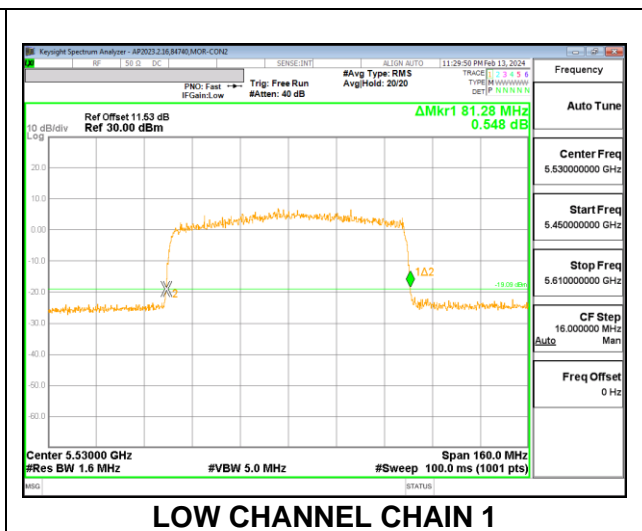

9.2.21. 802.11ax HE80 MODE IN THE 5.6 GHz BAND

2TX CHAIN 0 + CHAIN 1 CDD MODE: 996T

Channel	Frequency (MHz)	26 dB Bandwidth CHAIN 0 (MHz)	26 dB Bandwidth CHAIN 1 (MHz)
Low	5530	81.28	81.28
High	5610	81.28	81.28