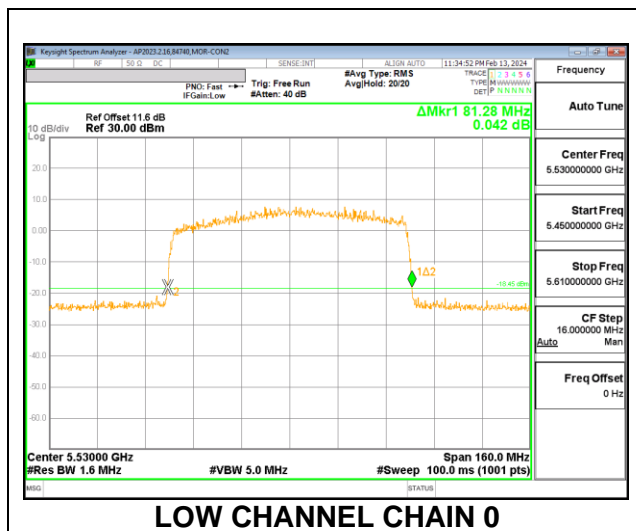

9.2.21. 802.11ax HE80 MODE IN THE 5.6 GHz BAND

2TX CHAIN 0 + CHAIN 1 CDD MODE: 996T

Channel	Frequency (MHz)	26 dB Bandwidth CHAIN 0 (MHz)	26 dB Bandwidth CHAIN 1 (MHz)
Low	5530	81.28	81.28
High	5610	81.28	81.28