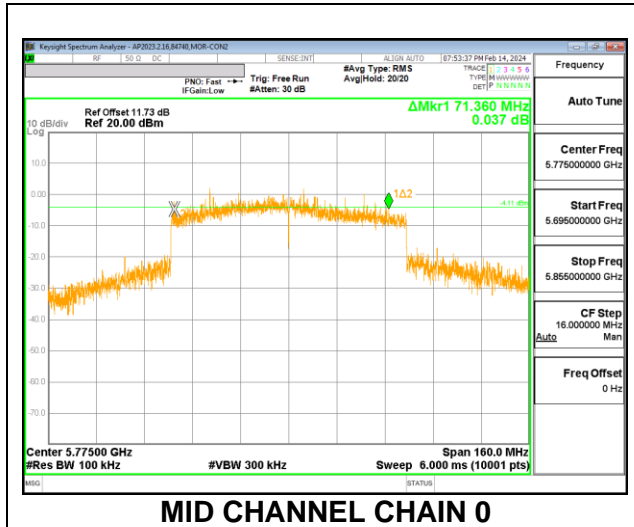

2TX CHAIN 0 + CHAIN 1 CDD MODE: SU

Channel	Frequency (MHz)	6 dB BW CHAIN 0 (MHz)	6 dB BW CHAIN 1 (MHz)	Minimum Limit (MHz)
Mid	5775	71.360	68.240	0.5