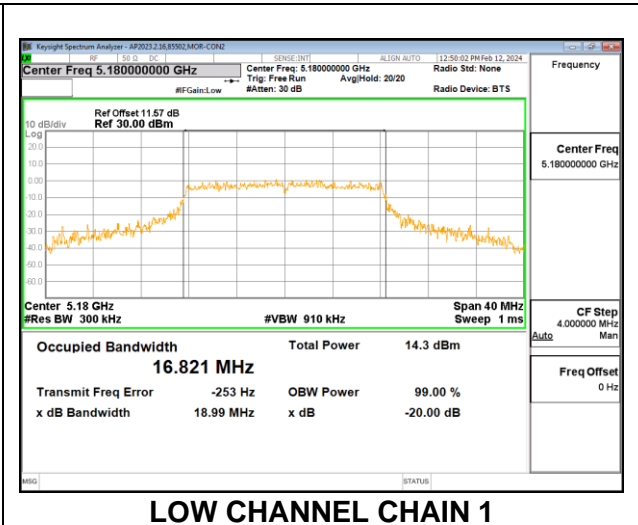

9.4. 99% BANDWIDTH

LIMITS

None; for reporting purposes only.

RESULTS

9.4.1. 802.11a MODE IN THE 5.2 GHz BAND

2TX CHAIN 0 + CHAIN 1 CDD MODE

Channel	Frequency (MHz)	99% Bandwidth Chain 0 (MHz)	99% Bandwidth Chain 1 (MHz)
Low	5180	17.015	16.821
Mid	5200	16.911	16.809
High	5240	16.828	16.810