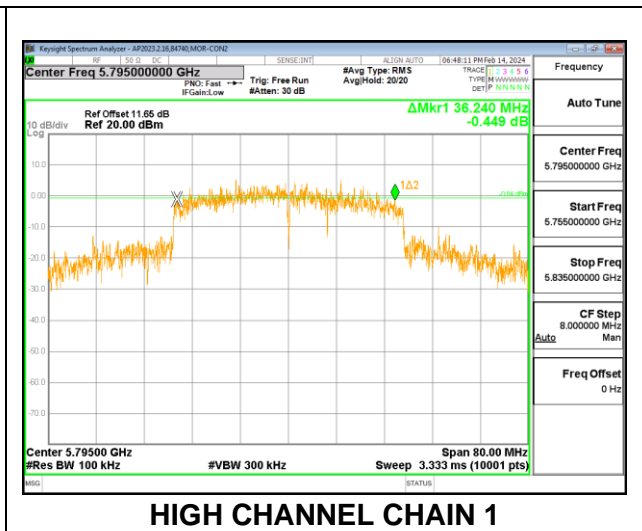

2TX CHAIN 0 + CHAIN 1 CDD MODE: SU

Channel	Frequency (MHz)	6 dB BW CHAIN 0 (MHz)	6 dB BW CHAIN 1 (MHz)	Minimum Limit (MHz)
Low	5745	18.840	18.908	0.5
Mid	5785	19.036	18.956	0.5
High	5825	18.692	19.080	0.5

9.3.6. 802.11ax HE40 MODE IN THE 5.8 GHz BAND

2TX CHAIN 0 + CHAIN 1 CDD MODE: 484T

Channel	Frequency (MHz)	6 dB BW CHAIN 0 (MHz)	6 dB BW CHAIN 1 (MHz)	Minimum Limit (MHz)
Low	5755	32.560	32.872	0.5
High	5795	33.376	36.240	0.5

2TX CHAIN 0 + CHAIN 1 CDD MODE: SU

Channel	Frequency (MHz)	6 dB BW CHAIN 0 (MHz)	6 dB BW CHAIN 1 (MHz)	Minimum Limit (MHz)
Low	5755	33.616	36.536	0.5
High	5795	37.456	31.832	0.5

9.3.7. 802.11ax HE80 MODE IN THE 5.8 GHz BAND