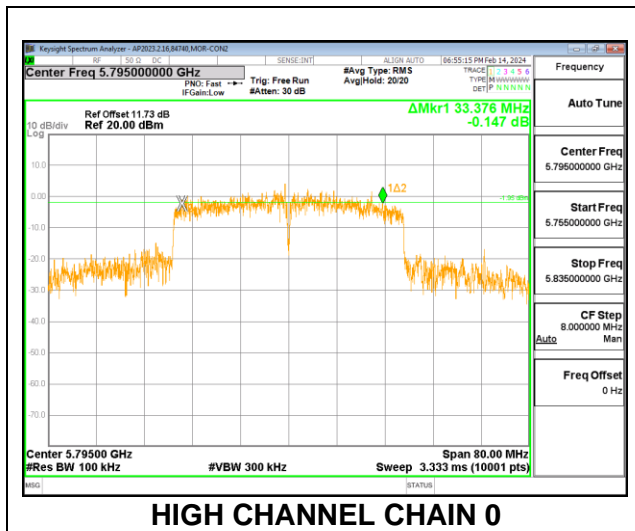

2TX CHAIN 0 + CHAIN 1 CDD MODE: SU

Channel	Frequency (MHz)	6 dB BW CHAIN 0 (MHz)	6 dB BW CHAIN 1 (MHz)	Minimum Limit (MHz)
Low	5745	18.840	18.908	0.5
Mid	5785	19.036	18.956	0.5
High	5825	18.692	19.080	0.5

9.3.6. 802.11ax HE40 MODE IN THE 5.8 GHz BAND

2TX CHAIN 0 + CHAIN 1 CDD MODE: 484T

Channel	Frequency (MHz)	6 dB BW CHAIN 0 (MHz)	6 dB BW CHAIN 1 (MHz)	Minimum Limit (MHz)
Low	5755	32.560	32.872	0.5
High	5795	33.376	36.240	0.5

2TX CHAIN 0 + CHAIN 1 CDD MODE: SU

Channel	Frequency (MHz)	6 dB BW CHAIN 0 (MHz)	6 dB BW CHAIN 1 (MHz)	Minimum Limit (MHz)
Low	5755	33.616	36.536	0.5
High	5795	37.456	31.832	0.5

9.3.7. 802.11ax HE80 MODE IN THE 5.8 GHz BAND