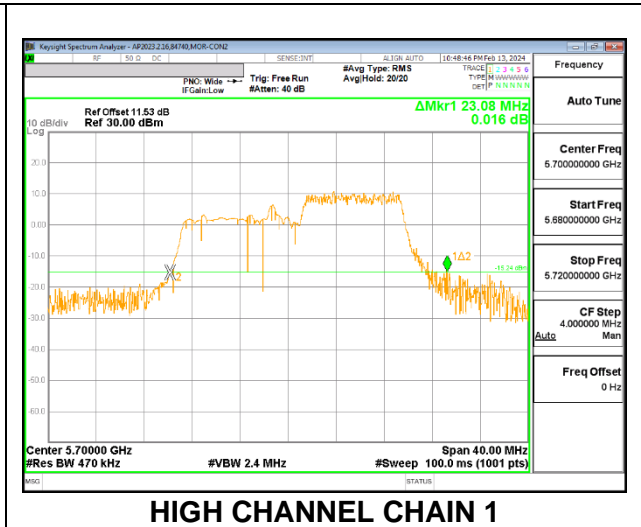

2TX CHAIN 0 + CHAIN 1 CDD MODE: 106T

Channel	Frequency (MHz)	26 dB Bandwidth CHAIN 0 (MHz)	26 dB Bandwidth CHAIN 1 (MHz)
Low	5500	23.00	25.04
Mid	5580	22.24	23.96
High	5700	25.96	23.08