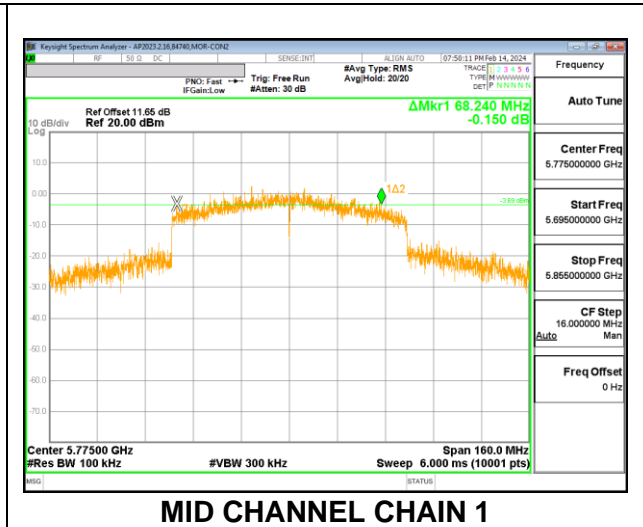

2TX CHAIN 0 + CHAIN 1 CDD MODE: SU

Channel	Frequency (MHz)	6 dB BW CHAIN 0 (MHz)	6 dB BW CHAIN 1 (MHz)	Minimum Limit (MHz)
Mid	5775	71.360	68.240	0.5