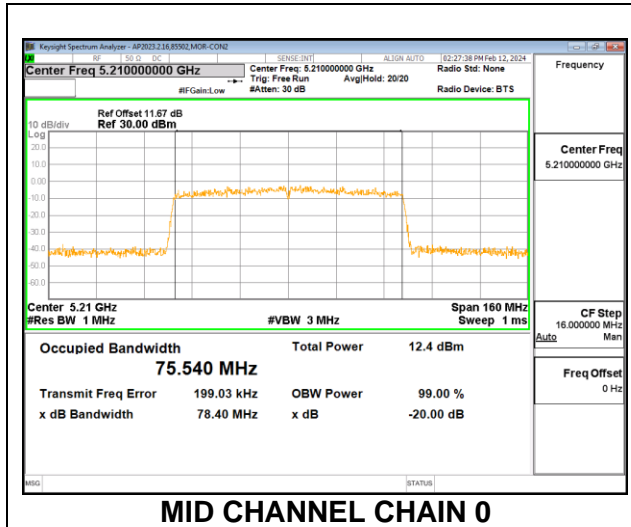

9.4.4. 802.11ac VHT80 MODE IN THE 5.2 GHz BAND

2TX CHAIN 0 + CHAIN 1 CDD MODE

Channel	Frequency (MHz)	99% Bandwidth Chain 0 (MHz)	99% Bandwidth Chain 1 (MHz)
Mid	5210	75.540	75.260