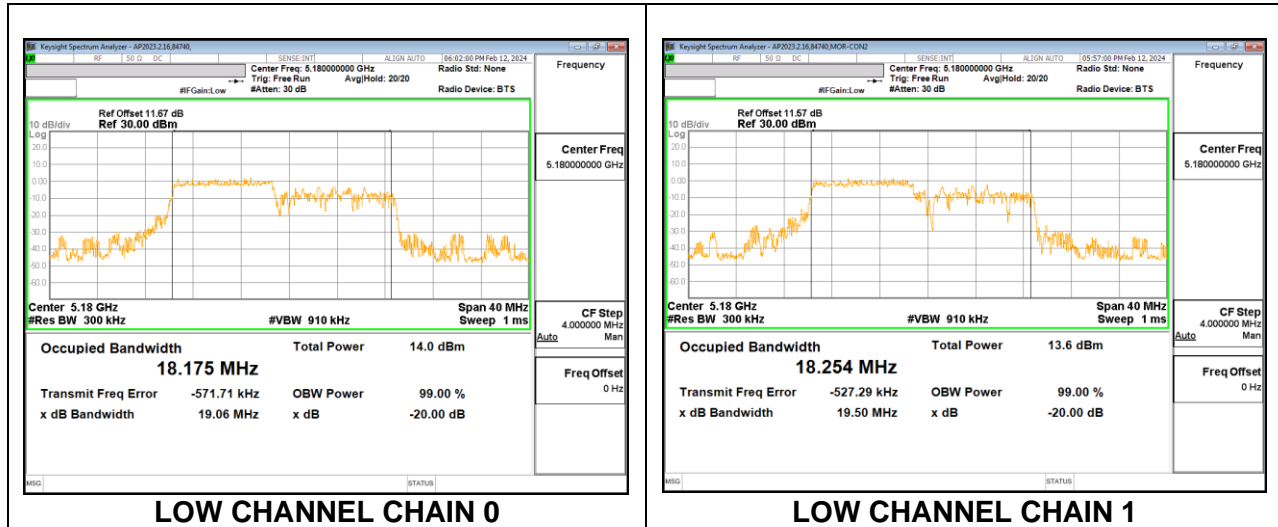

2TX CHAIN 0 + CHAIN 1 CDD MODE: 106T

Channel	Frequency (MHz)	99% Bandwidth Chain 0 (MHz)	99% Bandwidth Chain 1 (MHz)
Low	5180	18.175	18.254
Mid	5200	17.696	18.122
High	5240	18.033	18.220