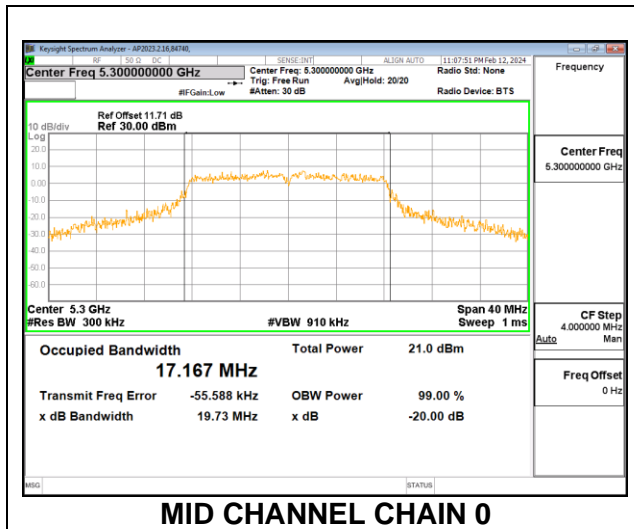

9.4.8. 802.11a MODE IN THE 5.3 GHz BAND

2TX CHAIN 0 + CHAIN 1 CDD MODE

Channel	Frequency (MHz)	99% Bandwidth CHAIN 0 (MHz)	99% Bandwidth CHAIN 1 (MHz)
Low	5260	16.995	16.858
Mid	5300	17.167	16.893
High	5320	17.021	16.867