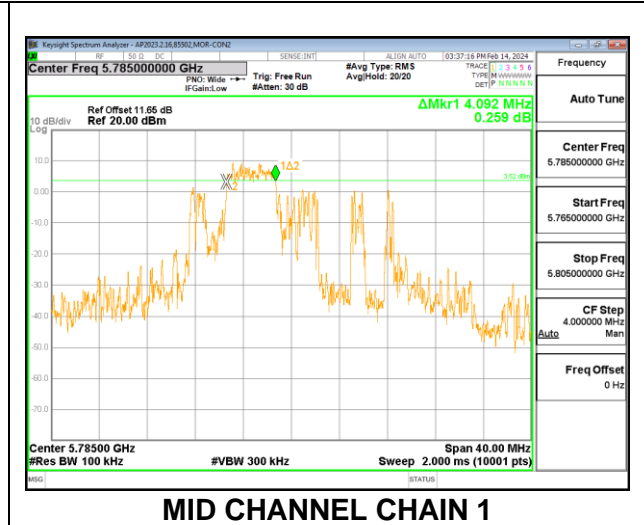

2TX CHAIN 0 + CHAIN 1 CDD MODE: 52T

Channel	Frequency (MHz)	6 dB BW CHAIN 0 (MHz)	6 dB BW CHAIN 1 (MHz)	Minimum Limit (MHz)
Low	5745	4.020	4.008	0.5
Mid	5785	3.960	4.092	0.5
High	5825	3.992	4.088	0.5