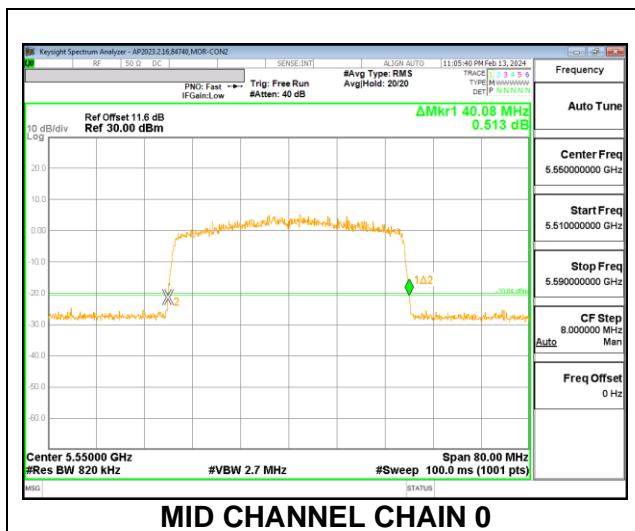

2TX CHAIN 0 + CHAIN 1 CDD MODE: SU

Channel	Frequency (MHz)	26 dB Bandwidth CHAIN 0 (MHz)	26 dB Bandwidth CHAIN 1 (MHz)
Low	5500	28.24	25.72
Mid	5580	28.20	26.16
High	5700	30.16	27.40

9.2.20. 802.11ax HE40 MODE IN THE 5.6 GHz BAND

2TX CHAIN 0 + CHAIN 1 CDD MODE: 484T

Channel	Frequency (MHz)	26 dB Bandwidth CHAIN 0 (MHz)	26 dB Bandwidth CHAIN 1 (MHz)
Low	5510	39.84	40.08
Mid	5550	40.08	40.08
High	5670	40.00	40.00

2TX CHAIN 0 + CHAIN 1 CDD MODE: SU