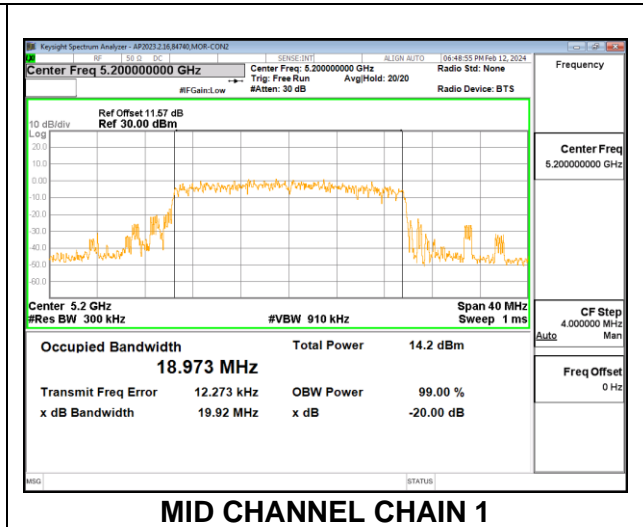

2TX CHAIN 0 + CHAIN 1 CDD MODE: 242T

Channel	Frequency (MHz)	99% Bandwidth Chain 0 (MHz)	99% Bandwidth Chain 1 (MHz)
Low	5180	18.881	18.910
Mid	5200	18.936	18.973
High	5240	18.883	18.890