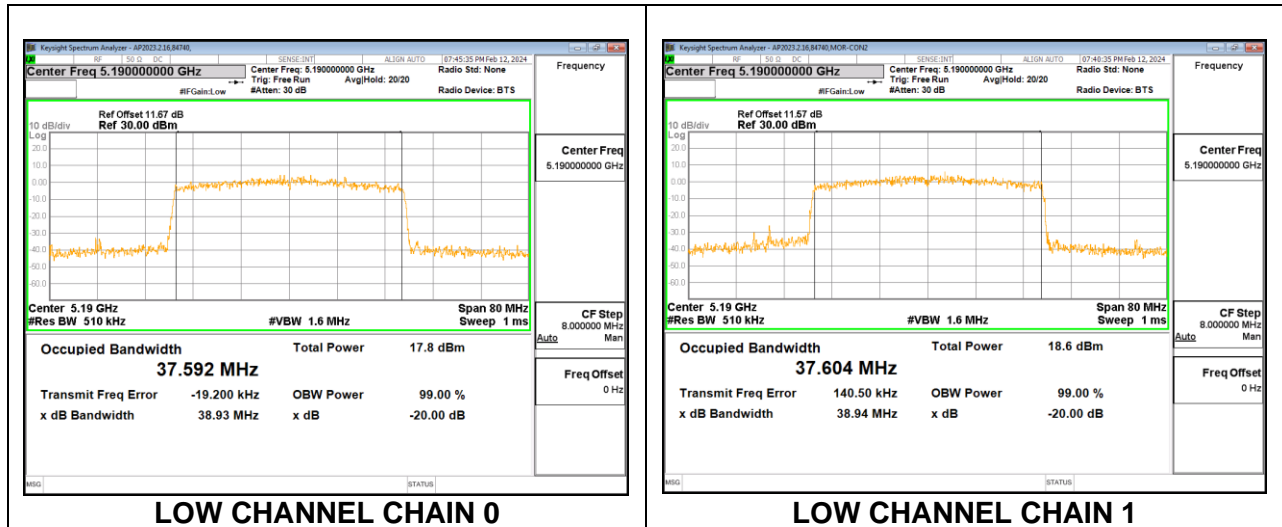

2TX CHAIN 0 + CHAIN 1 CDD MODE: SU

Channel	Frequency (MHz)	99% Bandwidth Chain 0 (MHz)	99% Bandwidth Chain 1 (MHz)
Low	5190	37.592	37.604
High	5230	37.530	37.534