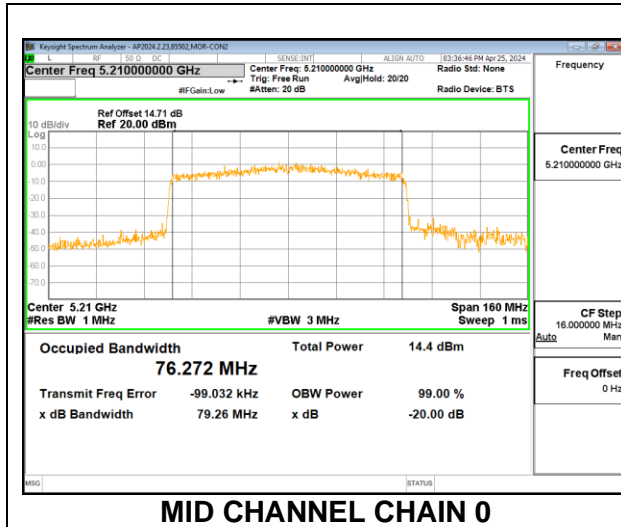

Channel	Frequency (MHz)	99% Bandwidth Chain 0 (MHz)	99% Bandwidth Chain 1 (MHz)
Low	5190	37.403	37.530
High	5230	37.300	37.611

2TX CHAIN 0 + CHAIN 1 CDD MODE: SU

Channel	Frequency (MHz)	99% Bandwidth Chain 0 (MHz)	99% Bandwidth Chain 1 (MHz)
Low	5190	37.592	37.604
High	5230	37.530	37.534

9.4.7. 802.11ax HE80 MODE IN THE 5.2 GHz BAND

2TX CHAIN 0 + CHAIN 1 CDD MODE: 996T

Channel	Frequency (MHz)	99% Bandwidth Chain 0 (MHz)	99% Bandwidth Chain 1 (MHz)
Mid	5210	76.272	76.924

2TX CHAIN 0 + CHAIN 1 CDD MODE: SU