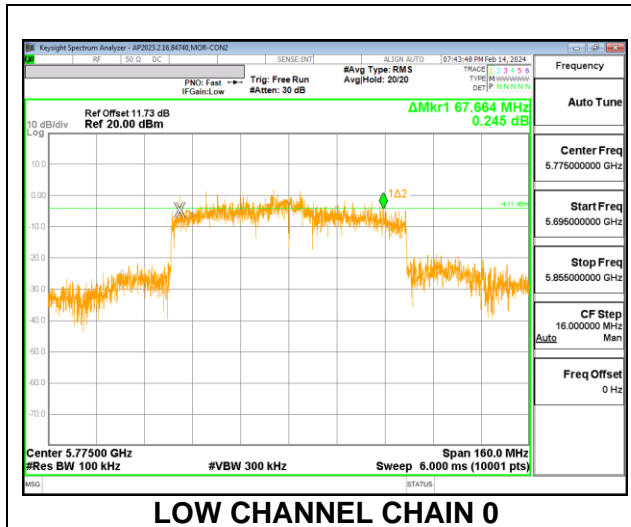

9.3.7. 802.11ax HE80 MODE IN THE 5.8 GHz BAND

2TX CHAIN 0 + CHAIN 1 CDD MODE: 996T

Channel	Frequency (MHz)	6 dB BW CHAIN 0 (MHz)	6 dB BW CHAIN 1 (MHz)	Minimum Limit (MHz)
Mid	5775	67.664	59.360	0.5