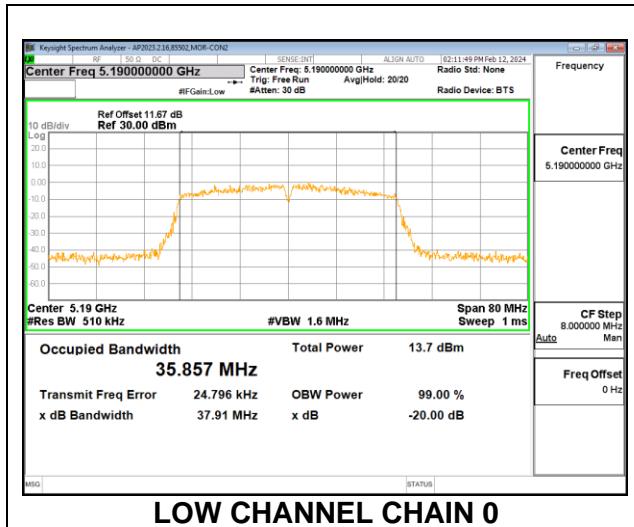

9.4.3. 802.11n HT40 MODE IN THE 5.2 GHz BAND

2TX CHAIN 0 + CHAIN 1 CDD MODE

Channel	Frequency (MHz)	99% Bandwidth Chain 0 (MHz)	99% Bandwidth Chain 1 (MHz)
Low	5190	35.857	35.810
High	5230	35.816	35.737