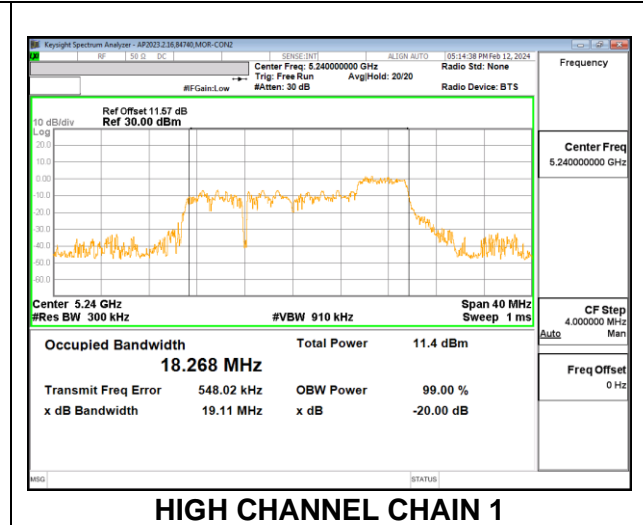

2TX CHAIN 0 + CHAIN 1 CDD MODE: 52T

Channel	Frequency (MHz)	99% Bandwidth Chain 0 (MHz)	99% Bandwidth Chain 1 (MHz)
Low	5180	18.239	18.265
Mid	5200	17.017	16.927
High	5240	17.897	18.268