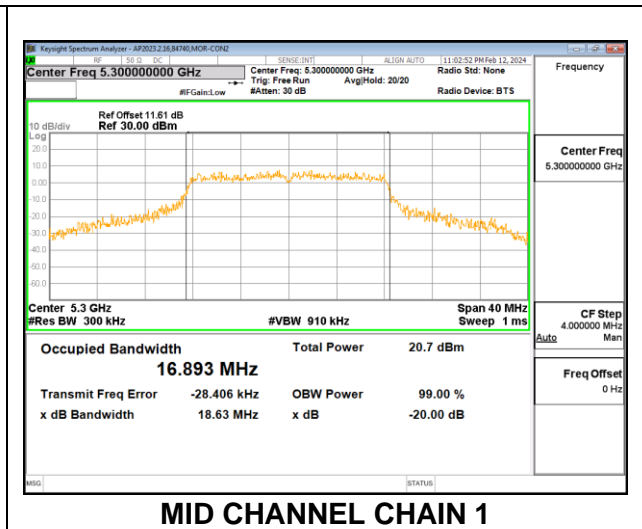

9.4.8. 802.11a MODE IN THE 5.3 GHz BAND

2TX CHAIN 0 + CHAIN 1 CDD MODE

Channel	Frequency (MHz)	99% Bandwidth CHAIN 0 (MHz)	99% Bandwidth CHAIN 1 (MHz)
Low	5260	16.995	16.858
Mid	5300	17.167	16.893
High	5320	17.021	16.867