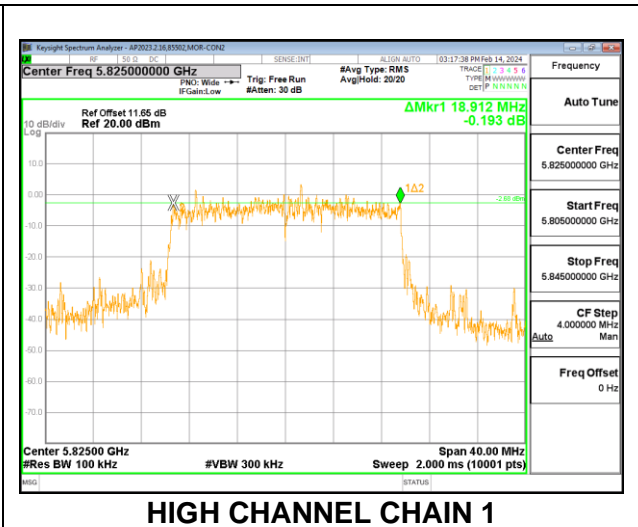

Channel	Frequency (MHz)	6 dB BW CHAIN 0 (MHz)	6 dB BW CHAIN 1 (MHz)	Minimum Limit (MHz)
Low	5745	4.020	4.008	0.5
Mid	5785	3.960	4.092	0.5
High	5825	3.992	4.088	0.5

2TX CHAIN 0 + CHAIN 1 CDD MODE: 106T

Channel	Frequency (MHz)	6 dB BW CHAIN 0 (MHz)	6 dB BW CHAIN 1 (MHz)	Minimum Limit (MHz)
Low	5745	8.116	8.232	0.5
Mid	5785	8.588	8.344	0.5
High	5825	8.184	8.236	0.5

2TX CHAIN 0 + CHAIN 1 CDD MODE: 242T

Channel	Frequency (MHz)	6 dB BW CHAIN 0 (MHz)	6 dB BW CHAIN 1 (MHz)	Minimum Limit (MHz)
Low	5745	18.660	18.540	0.5
Mid	5785	18.608	18.704	0.5
High	5825	18.108	18.912	0.5