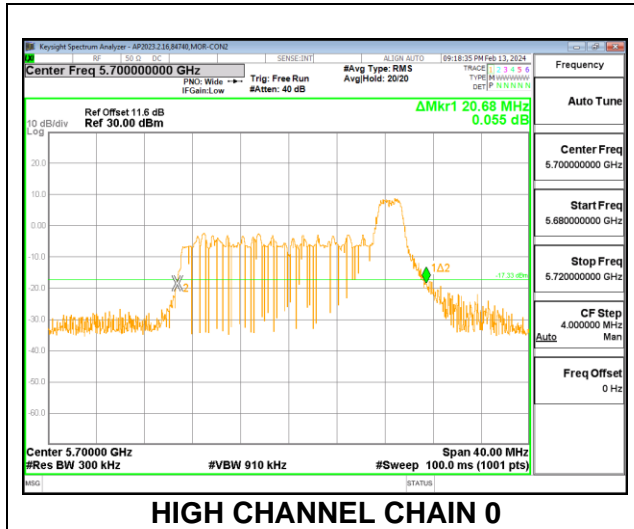

9.2.19. 802.11ax HE20 MODE IN THE 5.6 GHz BAND

2TX CHAIN 0 + CHAIN 1 CDD MODE: 26T

Channel	Frequency (MHz)	26 dB Bandwidth CHAIN 0 (MHz)	26 dB Bandwidth CHAIN 1 (MHz)
Low	5500	20.36	20.68
Mid	5580	18.32	18.16
High	5700	20.68	20.60

2TX CHAIN 0 + CHAIN 1 CDD MODE: 52T

Channel	Frequency (MHz)	26 dB Bandwidth CHAIN 0 (MHz)	26 dB Bandwidth CHAIN 1 (MHz)
Low	5500	21.44	20.36
Mid	5580	18.60	18.48
High	5700	21.08	21.16

2TX CHAIN 0 + CHAIN 1 CDD MODE: 106T