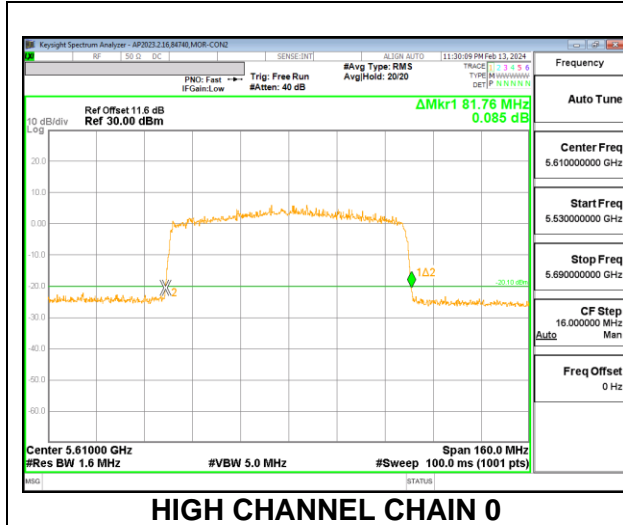

2TX CHAIN 0 + CHAIN 1 CDD MODE: 484T

Channel	Frequency (MHz)	26 dB Bandwidth CHAIN 0 (MHz)	26 dB Bandwidth CHAIN 1 (MHz)
Low	5510	39.84	40.08
Mid	5550	40.08	40.08
High	5670	40.00	40.00

2TX CHAIN 0 + CHAIN 1 CDD MODE: SU

Channel	Frequency (MHz)	26 dB Bandwidth CHAIN 0 (MHz)	26 dB Bandwidth CHAIN 1 (MHz)
Low	5510	40.00	40.08
Mid	5550	40.16	40.16
High	5670	40.16	40.08

9.2.21. 802.11ax HE80 MODE IN THE 5.6 GHz BAND

2TX CHAIN 0 + CHAIN 1 CDD MODE: 996T

Channel	Frequency (MHz)	26 dB Bandwidth CHAIN 0 (MHz)	26 dB Bandwidth CHAIN 1 (MHz)
Low	5530	81.28	81.28
High	5610	81.28	81.28

2TX CHAIN 0 + CHAIN 1 CDD MODE: SU

Channel	Frequency (MHz)	26 dB Bandwidth CHAIN 0 (MHz)	26 dB Bandwidth CHAIN 1 (MHz)
Low	5530	81.44	81.44
High	5610	81.76	81.44