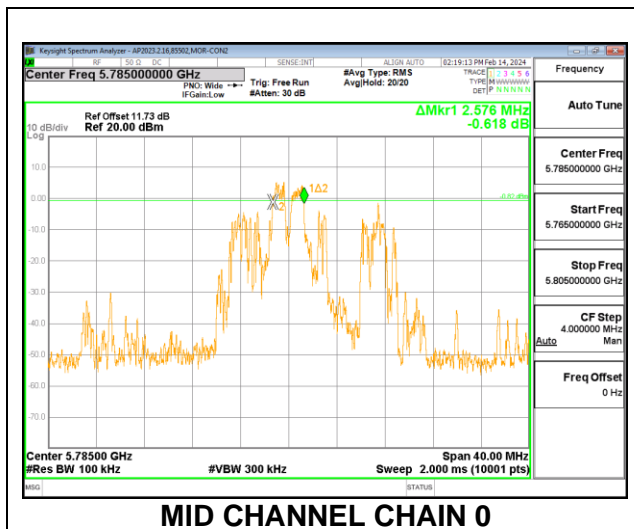

9.3.4. 802.11ac VHT80 MODE IN THE 5.8 GHz BAND

2TX CHAIN 0 + CHAIN 1 CDD MODE

Channel	Frequency (MHz)	6 dB BW CHAIN 0 (MHz)	6 dB BW CHAIN 1 (MHz)	Minimum Limit (MHz)
Mid	5775	72.672	72.640	0.5

9.3.5. 802.11ax HE20 MODE IN THE 5.8 GHz BAND

2TX CHAIN 0 + CHAIN 1 CDD MODE: 26T

Channel	Frequency (MHz)	6 dB BW CHAIN 0 (MHz)	6 dB BW CHAIN 1 (MHz)	Minimum Limit (MHz)
Low	5745	2.004	2.032	0.5
Mid	5785	2.576	2.652	0.5
High	5825	2.008	2.112	0.5

2TX CHAIN 0 + CHAIN 1 CDD MODE: 52T