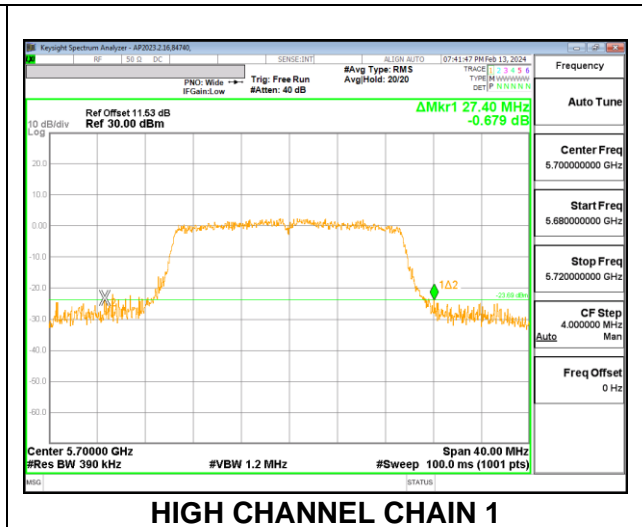

2TX CHAIN 0 + CHAIN 1 CDD MODE: 52T

Channel	Frequency (MHz)	26 dB Bandwidth CHAIN 0 (MHz)	26 dB Bandwidth CHAIN 1 (MHz)
Low	5500	21.44	20.36
Mid	5580	18.60	18.48
High	5700	21.08	21.16

2TX CHAIN 0 + CHAIN 1 CDD MODE: 106T

Channel	Frequency (MHz)	26 dB Bandwidth CHAIN 0 (MHz)	26 dB Bandwidth CHAIN 1 (MHz)
Low	5500	23.00	25.04
Mid	5580	22.24	23.96
High	5700	25.96	23.08

2TX CHAIN 0 + CHAIN 1 CDD MODE: 242T

Channel	Frequency (MHz)	26 dB Bandwidth CHAIN 0 (MHz)	26 dB Bandwidth CHAIN 1 (MHz)
Low	5500	31.20	26.72
Mid	5580	29.76	33.56
High	5700	32.48	30.16

2TX CHAIN 0 + CHAIN 1 CDD MODE: SU

Channel	Frequency (MHz)	26 dB Bandwidth CHAIN 0 (MHz)	26 dB Bandwidth CHAIN 1 (MHz)
Low	5500	28.24	25.72
Mid	5580	28.20	26.16
High	5700	30.16	27.40

9.2.20. 802.11ax HE40 MODE IN THE 5.6 GHz BAND