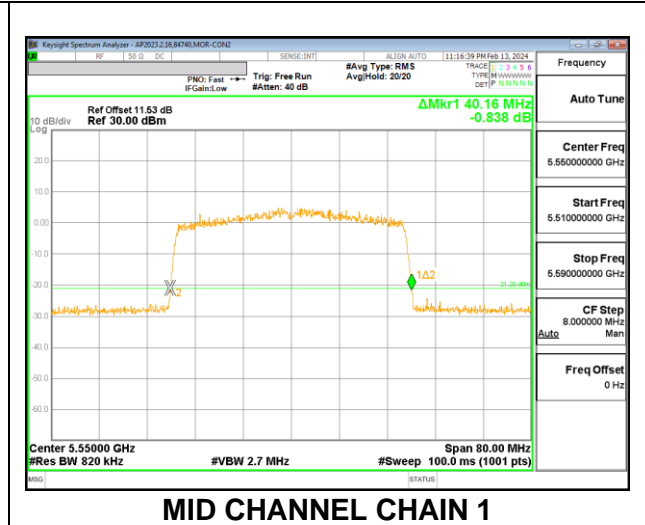

2TX CHAIN 0 + CHAIN 1 CDD MODE: SU

Channel	Frequency (MHz)	26 dB Bandwidth CHAIN 0 (MHz)	26 dB Bandwidth CHAIN 1 (MHz)
Low	5510	40.00	40.08
Mid	5550	40.16	40.16
High	5670	40.16	40.08