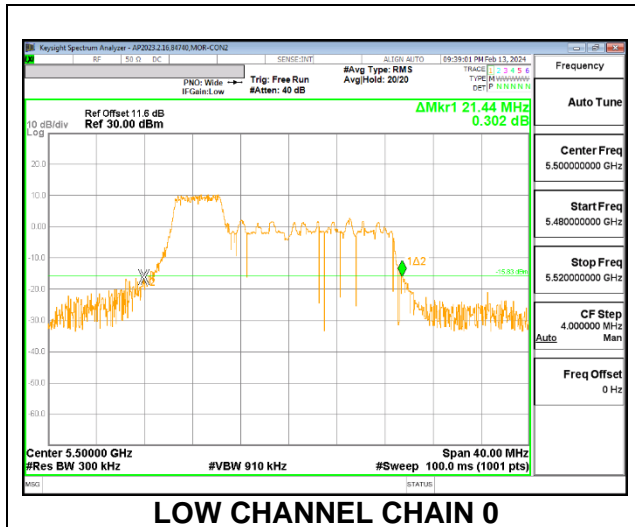

9.2.19. 802.11ax HE20 MODE IN THE 5.6 GHz BAND

2TX CHAIN 0 + CHAIN 1 CDD MODE: 26T

Channel	Frequency (MHz)	26 dB Bandwidth CHAIN 0 (MHz)	26 dB Bandwidth CHAIN 1 (MHz)
Low	5500	20.36	20.68
Mid	5580	18.32	18.16
High	5700	20.68	20.60

2TX CHAIN 0 + CHAIN 1 CDD MODE: 52T

Channel	Frequency (MHz)	26 dB Bandwidth CHAIN 0 (MHz)	26 dB Bandwidth CHAIN 1 (MHz)
Low	5500	21.44	20.36
Mid	5580	18.60	18.48
High	5700	21.08	21.16

2TX CHAIN 0 + CHAIN 1 CDD MODE: 106T