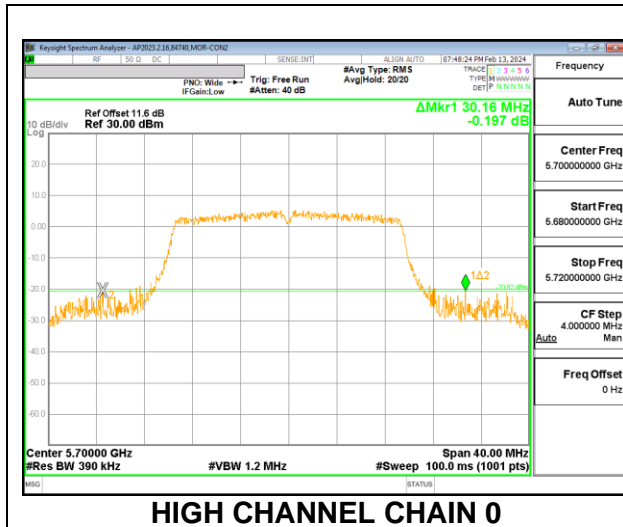

Channel	Frequency (MHz)	26 dB Bandwidth CHAIN 0 (MHz)	26 dB Bandwidth CHAIN 1 (MHz)
Low	5500	23.00	25.04
Mid	5580	22.24	23.96
High	5700	25.96	23.08

2TX CHAIN 0 + CHAIN 1 CDD MODE: 242T

Channel	Frequency (MHz)	26 dB Bandwidth CHAIN 0 (MHz)	26 dB Bandwidth CHAIN 1 (MHz)
Low	5500	31.20	26.72
Mid	5580	29.76	33.56
High	5700	32.48	30.16

2TX CHAIN 0 + CHAIN 1 CDD MODE: SU

Channel	Frequency (MHz)	26 dB Bandwidth CHAIN 0 (MHz)	26 dB Bandwidth CHAIN 1 (MHz)
Low	5500	28.24	25.72
Mid	5580	28.20	26.16
High	5700	30.16	27.40

9.2.20. 802.11ax HE40 MODE IN THE 5.6 GHz BAND