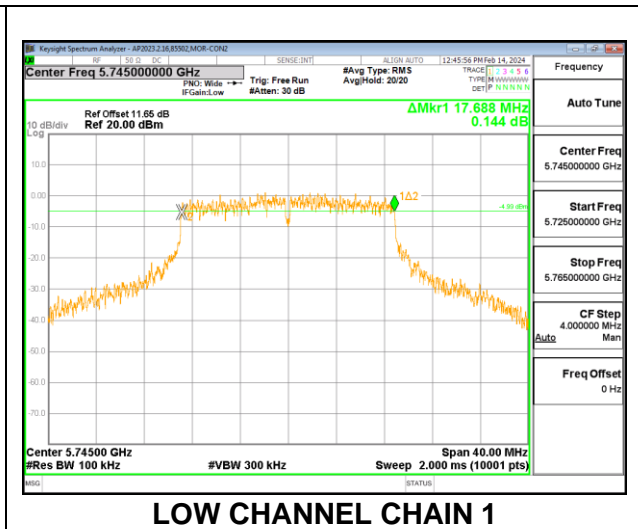

Channel	Frequency (MHz)	26 dB Bandwidth CHAIN 0 (MHz)	26 dB Bandwidth CHAIN 1 (MHz)
Low	5530	81.28	81.28
High	5610	81.28	81.28

2TX CHAIN 0 + CHAIN 1 CDD MODE: SU

Channel	Frequency (MHz)	26 dB Bandwidth CHAIN 0 (MHz)	26 dB Bandwidth CHAIN 1 (MHz)
Low	5530	81.44	81.44
High	5610	81.76	81.44

9.3. 6 dB BANDWIDTH

LIMITS

FCC §15.407 (e)
 The minimum 6 dB bandwidth shall be at least 500 kHz.

RESULTS

9.3.1. 802.11a MODE IN THE 5.8 GHz BAND

2TX CHAIN 0 + CHAIN 1 CDD MODE

Channel	Frequency (MHz)	6 dB BW CHAIN 0 (MHz)	6 dB BW CHAIN 1 (MHz)	Minimum Limit (MHz)
Low	5745	16.388	16.384	0.5
Mid	5785	16.472	16.336	0.5
High	5825	16.388	16.384	0.5

9.3.2. 802.11n HT20 MODE IN THE 5.8 GHz BAND

2TX CHAIN 0 + CHAIN 1 CDD MODE

Channel	Frequency (MHz)	6 dB BW CHAIN 0 (MHz)	6 dB BW CHAIN 1 (MHz)	Minimum Limit (MHz)
Low	5745	17.692	17.688	0.5
Mid	5785	17.612	17.616	0.5
High	5825	17.624	17.612	0.5