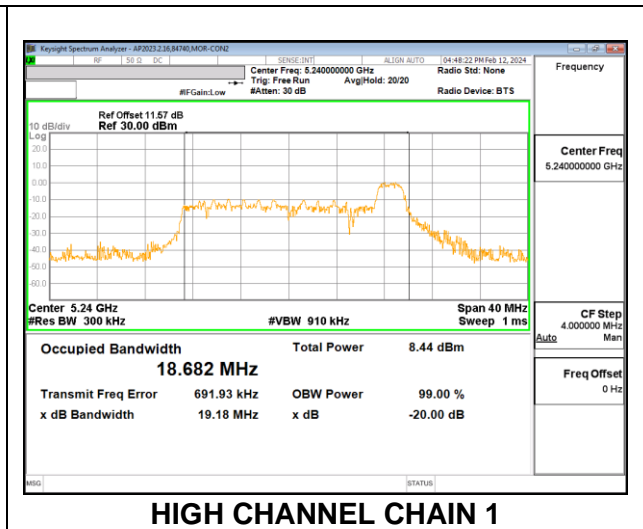

9.4.5. 802.11ax HE20 MODE IN THE 5.2 GHz BAND

2TX CHAIN 0 + CHAIN 1 CDD MODE: 26T

Channel	Frequency (MHz)	99% Bandwidth Chain 0 (MHz)	99% Bandwidth Chain 1 (MHz)
Low	5180	18.628	18.599
Mid	5200	17.049	17.067
High	5240	18.513	18.682