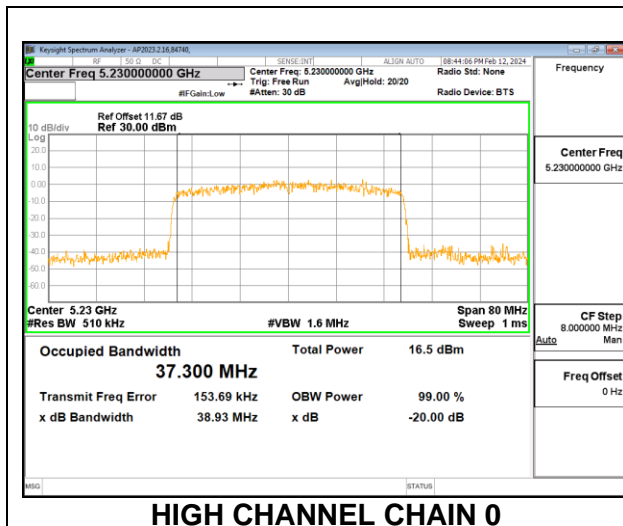

9.4.6. 802.11ax HE40 MODE IN THE 5.2 GHz BAND

2TX CHAIN 0 + CHAIN 1 CDD MODE: 484T

Channel	Frequency (MHz)	99% Bandwidth Chain 0 (MHz)	99% Bandwidth Chain 1 (MHz)
Low	5190	37.403	37.530
High	5230	37.300	37.611