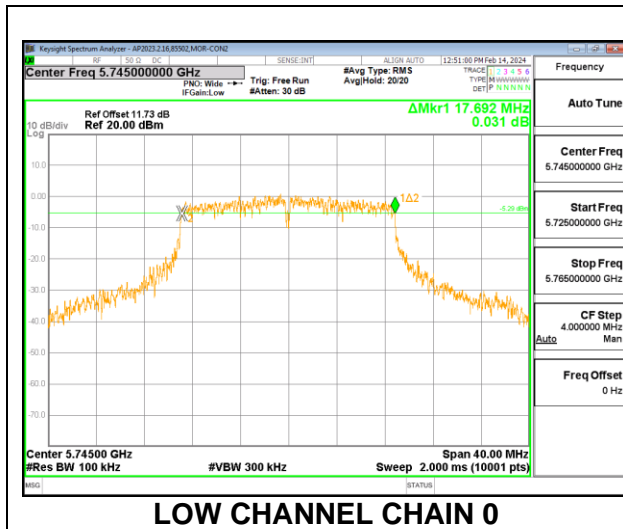

Channel	Frequency (MHz)	26 dB Bandwidth CHAIN 0 (MHz)	26 dB Bandwidth CHAIN 1 (MHz)
Low	5530	81.28	81.28
High	5610	81.28	81.28

2TX CHAIN 0 + CHAIN 1 CDD MODE: SU

Channel	Frequency (MHz)	26 dB Bandwidth CHAIN 0 (MHz)	26 dB Bandwidth CHAIN 1 (MHz)
Low	5530	81.44	81.44
High	5610	81.76	81.44

9.3. 6 dB BANDWIDTH

LIMITS

FCC §15.407 (e)
 The minimum 6 dB bandwidth shall be at least 500 kHz.

RESULTS

9.3.1. 802.11a MODE IN THE 5.8 GHz BAND

2TX CHAIN 0 + CHAIN 1 CDD MODE

Channel	Frequency (MHz)	6 dB BW CHAIN 0 (MHz)	6 dB BW CHAIN 1 (MHz)	Minimum Limit (MHz)
Low	5745	16.388	16.384	0.5
Mid	5785	16.472	16.336	0.5
High	5825	16.388	16.384	0.5

9.3.2. 802.11n HT20 MODE IN THE 5.8 GHz BAND

2TX CHAIN 0 + CHAIN 1 CDD MODE

Channel	Frequency (MHz)	6 dB BW CHAIN 0 (MHz)	6 dB BW CHAIN 1 (MHz)	Minimum Limit (MHz)
Low	5745	17.692	17.688	0.5
Mid	5785	17.612	17.616	0.5
High	5825	17.624	17.612	0.5