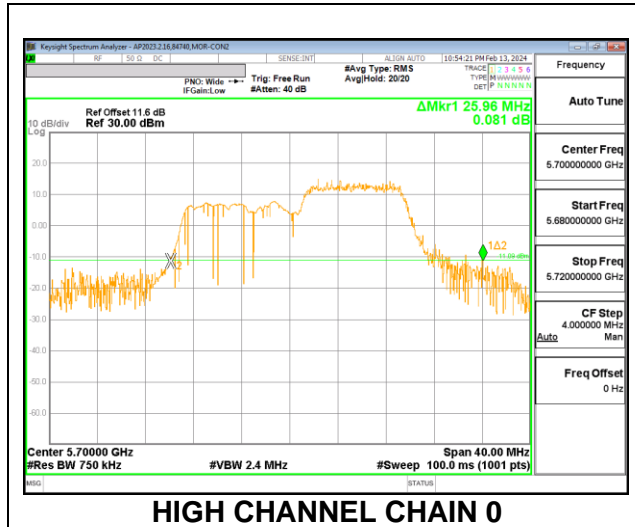

2TX CHAIN 0 + CHAIN 1 CDD MODE: 106T

Channel	Frequency (MHz)	26 dB Bandwidth CHAIN 0 (MHz)	26 dB Bandwidth CHAIN 1 (MHz)
Low	5500	23.00	25.04
Mid	5580	22.24	23.96
High	5700	25.96	23.08