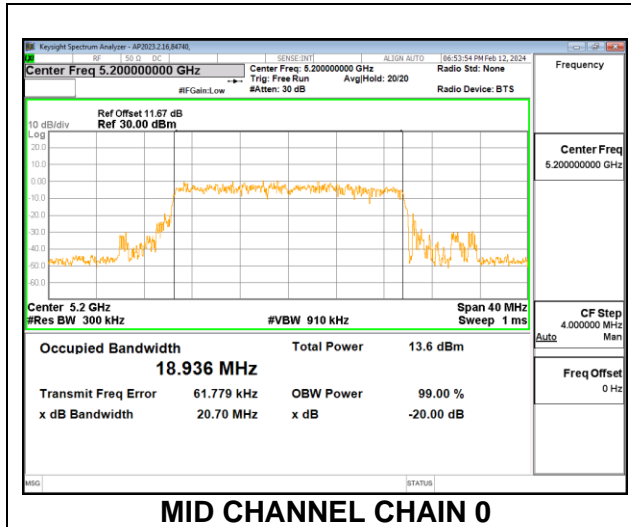

2TX CHAIN 0 + CHAIN 1 CDD MODE: 242T

Channel	Frequency (MHz)	99% Bandwidth Chain 0 (MHz)	99% Bandwidth Chain 1 (MHz)
Low	5180	18.881	18.910
Mid	5200	18.936	18.973
High	5240	18.883	18.890