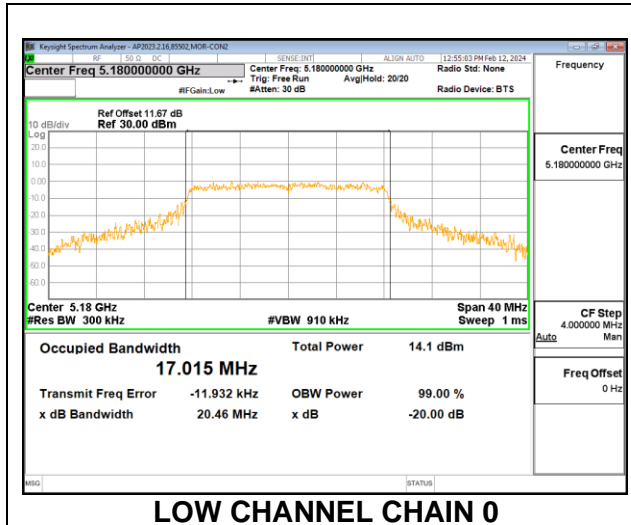

9.4. 99% BANDWIDTH

LIMITS

None; for reporting purposes only.

RESULTS

9.4.1. 802.11a MODE IN THE 5.2 GHz BAND

2TX CHAIN 0 + CHAIN 1 CDD MODE

Channel	Frequency (MHz)	99% Bandwidth Chain 0 (MHz)	99% Bandwidth Chain 1 (MHz)
Low	5180	17.015	16.821
Mid	5200	16.911	16.809
High	5240	16.828	16.810