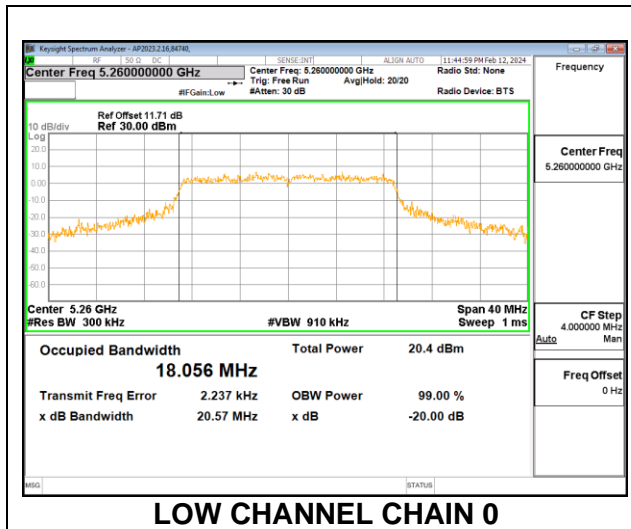

9.4.9. 802.11n HT20 MODE IN THE 5.3 GHz BAND

2TX CHAIN 0 + CHAIN 1 CDD MODE

Channel	Frequency (MHz)	99% Bandwidth CHAIN 0 (MHz)	99% Bandwidth CHAIN 1 (MHz)
Low	5260	18.056	17.967
Mid	5300	18.047	18.017
High	5320	17.976	17.970