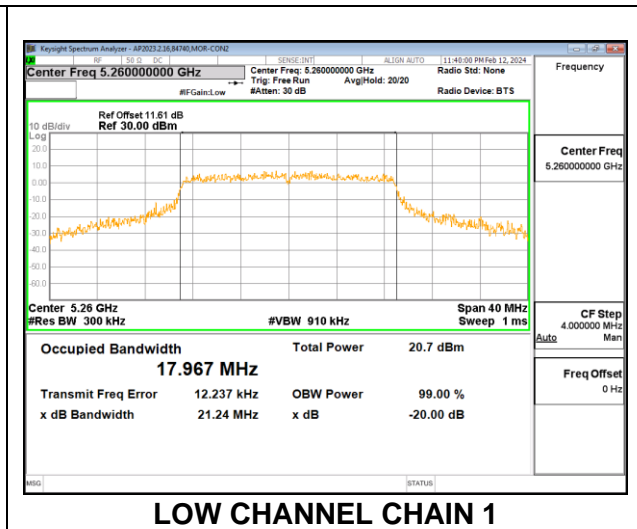

9.4.9. 802.11n HT20 MODE IN THE 5.3 GHz BAND

2TX CHAIN 0 + CHAIN 1 CDD MODE

Channel	Frequency (MHz)	99% Bandwidth CHAIN 0 (MHz)	99% Bandwidth CHAIN 1 (MHz)
Low	5260	18.056	17.967
Mid	5300	18.047	18.017
High	5320	17.976	17.970