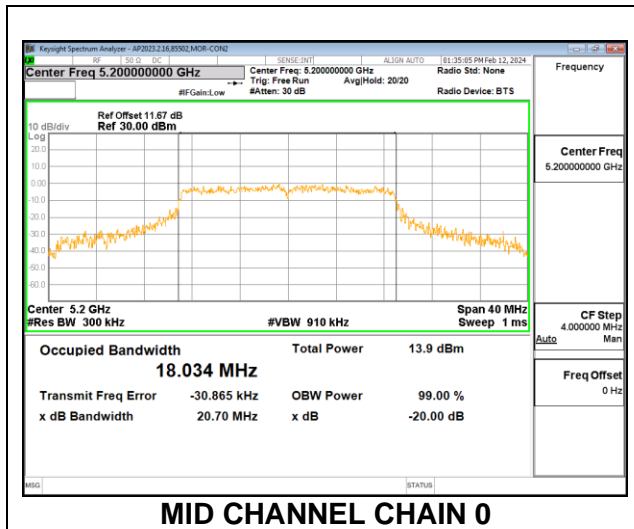

9.4.2. 802.11n HT20 MODE IN THE 5.2 GHz BAND

2TX CHAIN 0 + CHAIN 1 CDD MODE

Channel	Frequency (MHz)	99% Bandwidth Chain 0 (MHz)	99% Bandwidth Chain 1 (MHz)
Low	5180	17.968	17.809
Mid	5200	18.034	17.850
High	5240	17.987	17.821