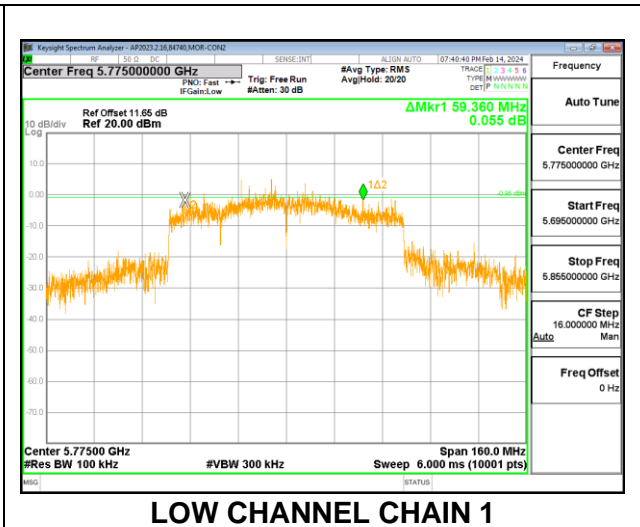

9.3.7. 802.11ax HE80 MODE IN THE 5.8 GHz BAND

2TX CHAIN 0 + CHAIN 1 CDD MODE: 996T

Channel	Frequency (MHz)	6 dB BW CHAIN 0 (MHz)	6 dB BW CHAIN 1 (MHz)	Minimum Limit (MHz)
Mid	5775	67.664	59.360	0.5