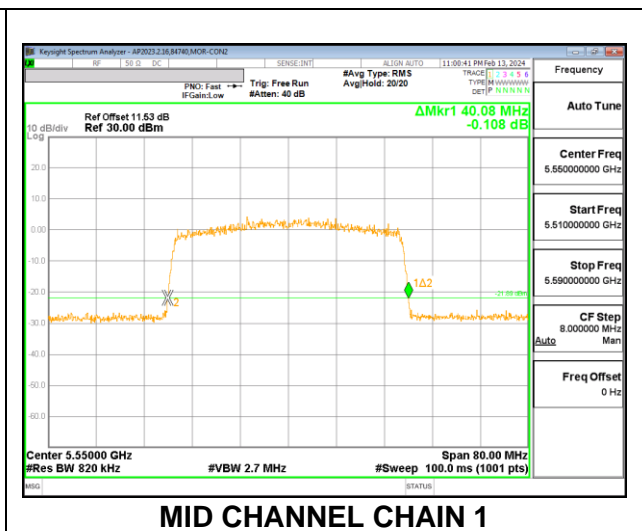

2TX CHAIN 0 + CHAIN 1 CDD MODE: SU

Channel	Frequency (MHz)	26 dB Bandwidth CHAIN 0 (MHz)	26 dB Bandwidth CHAIN 1 (MHz)
Low	5500	28.24	25.72
Mid	5580	28.20	26.16
High	5700	30.16	27.40

9.2.20. 802.11ax HE40 MODE IN THE 5.6 GHz BAND

2TX CHAIN 0 + CHAIN 1 CDD MODE: 484T

Channel	Frequency (MHz)	26 dB Bandwidth CHAIN 0 (MHz)	26 dB Bandwidth CHAIN 1 (MHz)
Low	5510	39.84	40.08
Mid	5550	40.08	40.08
High	5670	40.00	40.00

2TX CHAIN 0 + CHAIN 1 CDD MODE: SU