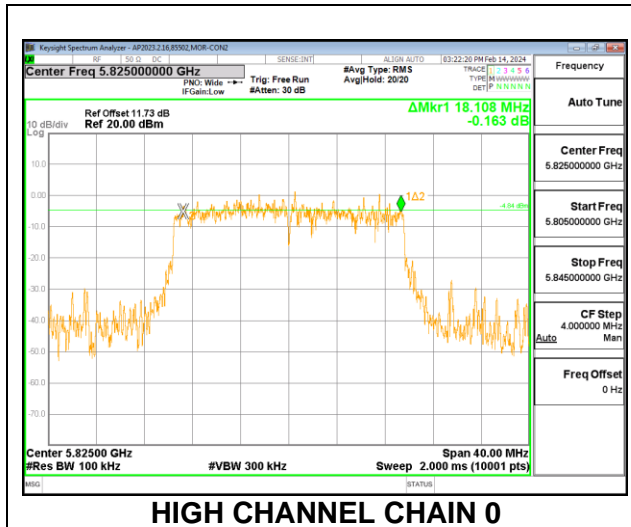

Channel	Frequency (MHz)	6 dB BW CHAIN 0 (MHz)	6 dB BW CHAIN 1 (MHz)	Minimum Limit (MHz)
Low	5745	4.020	4.008	0.5
Mid	5785	3.960	4.092	0.5
High	5825	3.992	4.088	0.5

2TX CHAIN 0 + CHAIN 1 CDD MODE: 106T

Channel	Frequency (MHz)	6 dB BW CHAIN 0 (MHz)	6 dB BW CHAIN 1 (MHz)	Minimum Limit (MHz)
Low	5745	8.116	8.232	0.5
Mid	5785	8.588	8.344	0.5
High	5825	8.184	8.236	0.5

2TX CHAIN 0 + CHAIN 1 CDD MODE: 242T

Channel	Frequency (MHz)	6 dB BW CHAIN 0 (MHz)	6 dB BW CHAIN 1 (MHz)	Minimum Limit (MHz)
Low	5745	18.660	18.540	0.5
Mid	5785	18.608	18.704	0.5
High	5825	18.108	18.912	0.5