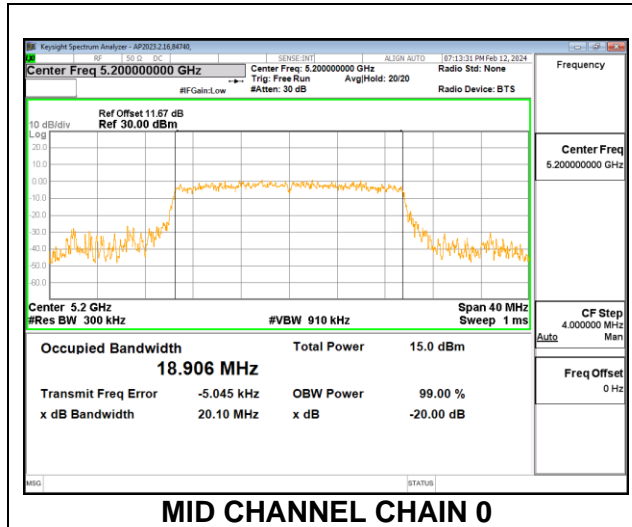

2TX CHAIN 0 + CHAIN 1 CDD MODE: SU

Channel	Frequency (MHz)	99% Bandwidth Chain 0 (MHz)	99% Bandwidth Chain 1 (MHz)
Low	5180	19.010	18.902
Mid	5200	18.906	19.009
High	5240	18.919	18.906