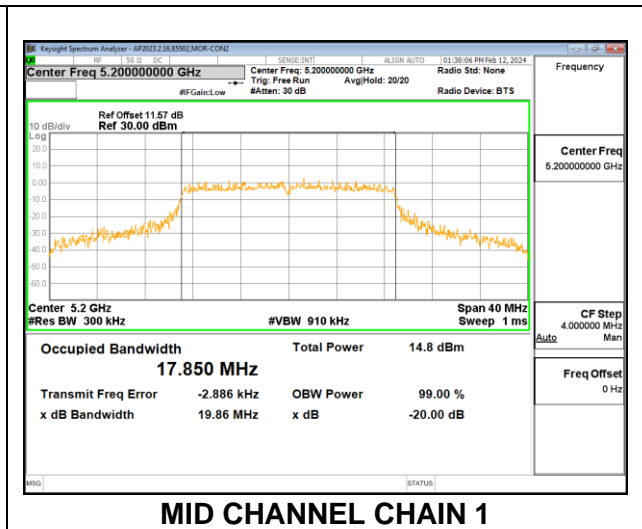

9.4.2. 802.11n HT20 MODE IN THE 5.2 GHz BAND

2TX CHAIN 0 + CHAIN 1 CDD MODE

Channel	Frequency (MHz)	99% Bandwidth Chain 0 (MHz)	99% Bandwidth Chain 1 (MHz)
Low	5180	17.968	17.809
Mid	5200	18.034	17.850
High	5240	17.987	17.821