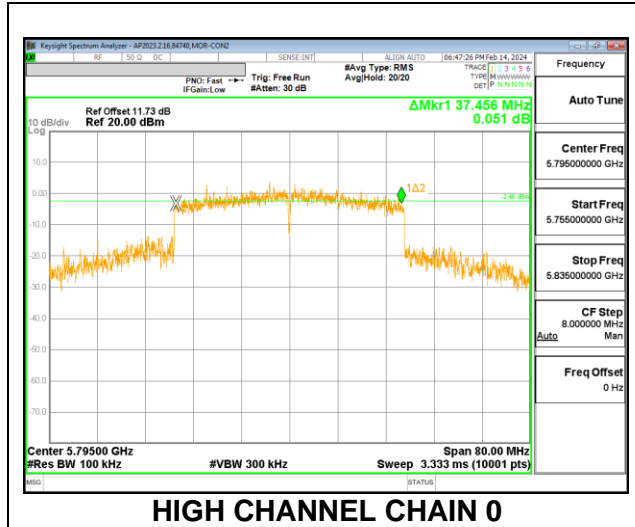

9.3.6. 802.11ax HE40 MODE IN THE 5.8 GHz BAND

2TX CHAIN 0 + CHAIN 1 CDD MODE: 484T

Channel	Frequency (MHz)	6 dB BW CHAIN 0 (MHz)	6 dB BW CHAIN 1 (MHz)	Minimum Limit (MHz)
Low	5755	32.560	32.872	0.5
High	5795	33.376	36.240	0.5

2TX CHAIN 0 + CHAIN 1 CDD MODE: SU

Channel	Frequency (MHz)	6 dB BW CHAIN 0 (MHz)	6 dB BW CHAIN 1 (MHz)	Minimum Limit (MHz)
Low	5755	33.616	36.536	0.5
High	5795	37.456	31.832	0.5

9.3.7. 802.11ax HE80 MODE IN THE 5.8 GHz BAND