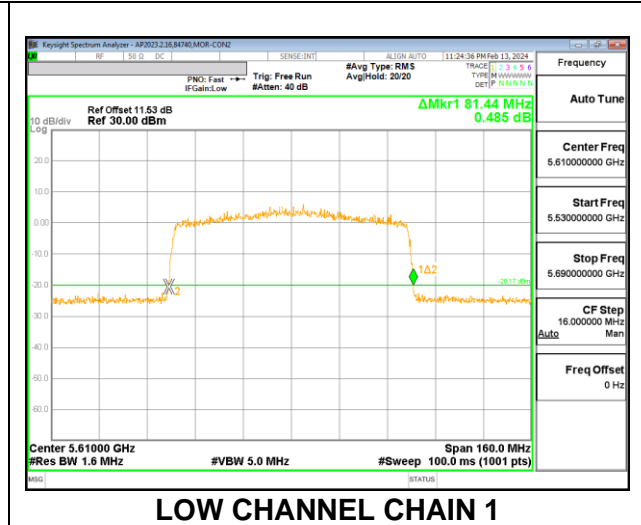

Channel	Frequency (MHz)	26 dB Bandwidth CHAIN 0 (MHz)	26 dB Bandwidth CHAIN 1 (MHz)
Low	5510	40.00	40.08
Mid	5550	40.16	40.16
High	5670	40.16	40.08

9.2.21. 802.11ax HE80 MODE IN THE 5.6 GHz BAND

2TX CHAIN 0 + CHAIN 1 CDD MODE: 996T

Channel	Frequency (MHz)	26 dB Bandwidth CHAIN 0 (MHz)	26 dB Bandwidth CHAIN 1 (MHz)
Low	5530	81.28	81.28
High	5610	81.28	81.28

2TX CHAIN 0 + CHAIN 1 CDD MODE: SU

Channel	Frequency (MHz)	26 dB Bandwidth CHAIN 0 (MHz)	26 dB Bandwidth CHAIN 1 (MHz)
Low	5530	81.44	81.44
High	5610	81.76	81.44