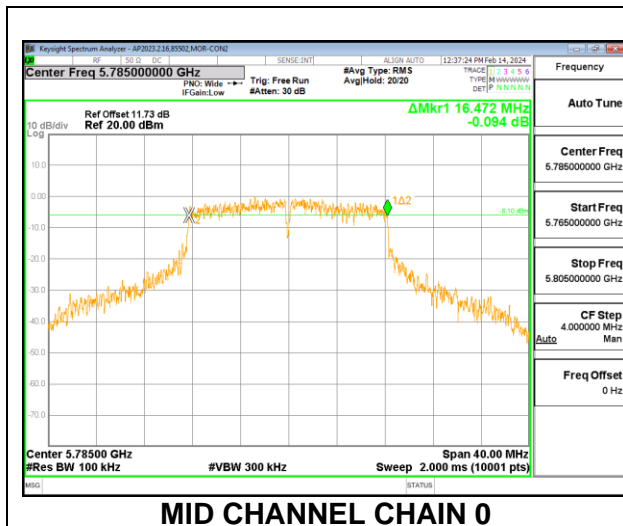

Channel	Frequency (MHz)	26 dB Bandwidth CHAIN 0 (MHz)	26 dB Bandwidth CHAIN 1 (MHz)
Low	5530	81.28	81.28
High	5610	81.28	81.28

2TX CHAIN 0 + CHAIN 1 CDD MODE: SU

Channel	Frequency (MHz)	26 dB Bandwidth CHAIN 0 (MHz)	26 dB Bandwidth CHAIN 1 (MHz)
Low	5530	81.44	81.44
High	5610	81.76	81.44

9.3. 6 dB BANDWIDTH

LIMITS

FCC §15.407 (e)
 The minimum 6 dB bandwidth shall be at least 500 kHz.

RESULTS

9.3.1. 802.11a MODE IN THE 5.8 GHz BAND

2TX CHAIN 0 + CHAIN 1 CDD MODE

Channel	Frequency (MHz)	6 dB BW CHAIN 0 (MHz)	6 dB BW CHAIN 1 (MHz)	Minimum Limit (MHz)
Low	5745	16.388	16.384	0.5
Mid	5785	16.472	16.336	0.5
High	5825	16.388	16.384	0.5

9.3.2. 802.11n HT20 MODE IN THE 5.8 GHz BAND

2TX CHAIN 0 + CHAIN 1 CDD MODE

Channel	Frequency (MHz)	6 dB BW CHAIN 0 (MHz)	6 dB BW CHAIN 1 (MHz)	Minimum Limit (MHz)
Low	5745	17.692	17.688	0.5
Mid	5785	17.612	17.616	0.5
High	5825	17.624	17.612	0.5