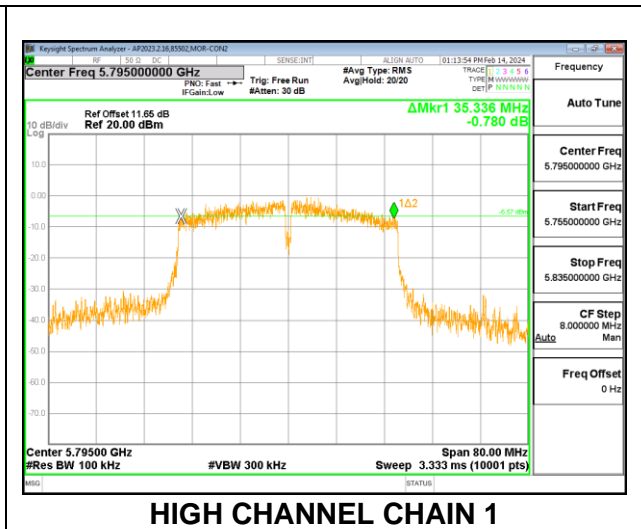

9.3.3. 802.11n HT40 MODE IN THE 5.8 GHz BAND

2TX CHAIN 0 + CHAIN 1 CDD MODE

Channel	Frequency (MHz)	6 dB BW CHAIN 0 (MHz)	6 dB BW CHAIN 1 (MHz)	Minimum Limit (MHz)
Low	5755	34.440	34.432	0.5
High	5795	35.944	35.336	0.5