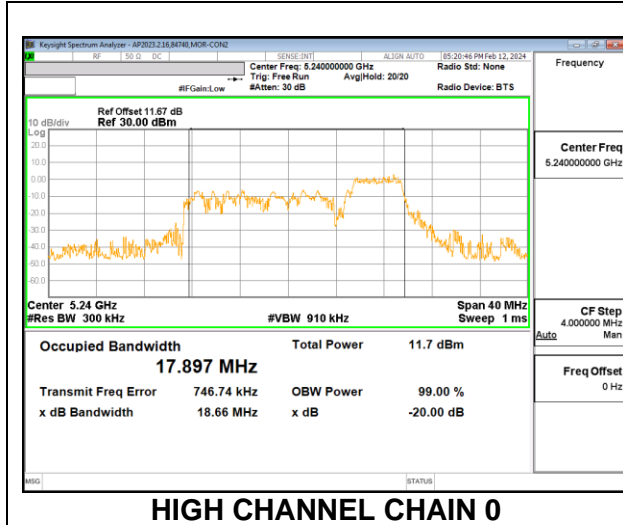

2TX CHAIN 0 + CHAIN 1 CDD MODE: 52T

Channel	Frequency (MHz)	99% Bandwidth Chain 0 (MHz)	99% Bandwidth Chain 1 (MHz)
Low	5180	18.239	18.265
Mid	5200	17.017	16.927
High	5240	17.897	18.268