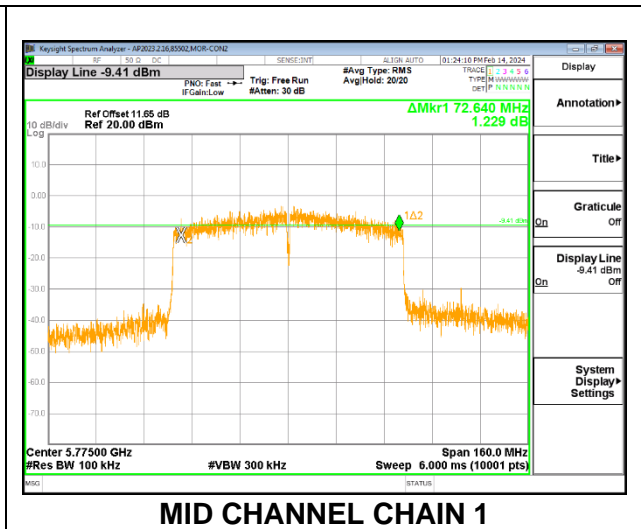

9.3.3. 802.11n HT40 MODE IN THE 5.8 GHz BAND

2TX CHAIN 0 + CHAIN 1 CDD MODE

Channel	Frequency (MHz)	6 dB BW CHAIN 0 (MHz)	6 dB BW CHAIN 1 (MHz)	Minimum Limit (MHz)
Low	5755	34.440	34.432	0.5
High	5795	35.944	35.336	0.5

9.3.4. 802.11ac VHT80 MODE IN THE 5.8 GHz BAND

2TX CHAIN 0 + CHAIN 1 CDD MODE

Channel	Frequency (MHz)	6 dB BW CHAIN 0 (MHz)	6 dB BW CHAIN 1 (MHz)	Minimum Limit (MHz)
Mid	5775	72.672	72.640	0.5

9.3.5. 802.11ax HE20 MODE IN THE 5.8 GHz BAND