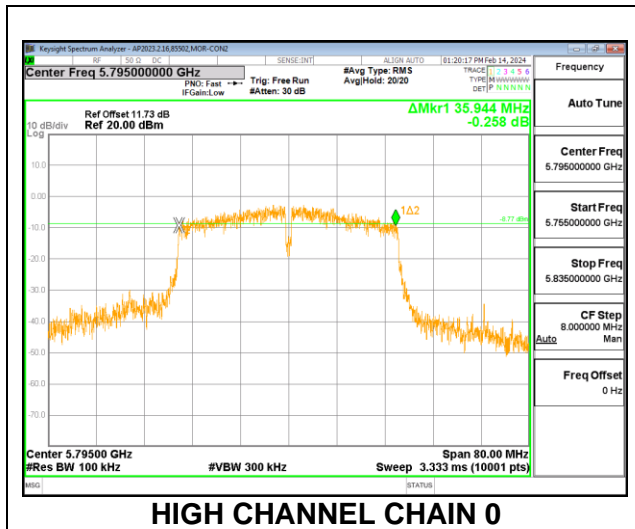

9.3.3. 802.11n HT40 MODE IN THE 5.8 GHz BAND

2TX CHAIN 0 + CHAIN 1 CDD MODE

Channel	Frequency (MHz)	6 dB BW CHAIN 0 (MHz)	6 dB BW CHAIN 1 (MHz)	Minimum Limit (MHz)
Low	5755	34.440	34.432	0.5
High	5795	35.944	35.336	0.5