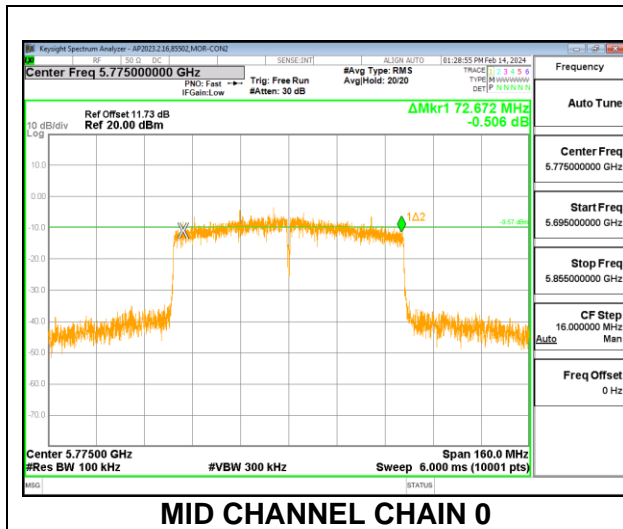

9.3.3. 802.11n HT40 MODE IN THE 5.8 GHz BAND

2TX CHAIN 0 + CHAIN 1 CDD MODE

Channel	Frequency (MHz)	6 dB BW CHAIN 0 (MHz)	6 dB BW CHAIN 1 (MHz)	Minimum Limit (MHz)
Low	5755	34.440	34.432	0.5
High	5795	35.944	35.336	0.5

9.3.4. 802.11ac VHT80 MODE IN THE 5.8 GHz BAND

2TX CHAIN 0 + CHAIN 1 CDD MODE

Channel	Frequency (MHz)	6 dB BW CHAIN 0 (MHz)	6 dB BW CHAIN 1 (MHz)	Minimum Limit (MHz)
Mid	5775	72.672	72.640	0.5

9.3.5. 802.11ax HE20 MODE IN THE 5.8 GHz BAND