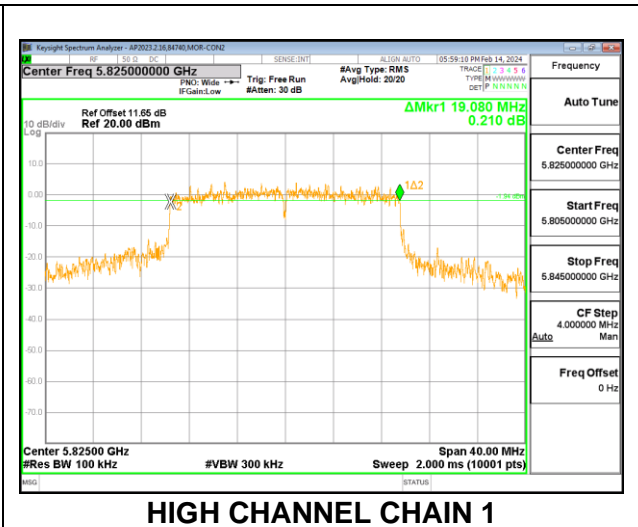

2TX CHAIN 0 + CHAIN 1 CDD MODE: SU

Channel	Frequency (MHz)	6 dB BW CHAIN 0 (MHz)	6 dB BW CHAIN 1 (MHz)	Minimum Limit (MHz)
Low	5745	18.840	18.908	0.5
Mid	5785	19.036	18.956	0.5
High	5825	18.692	19.080	0.5