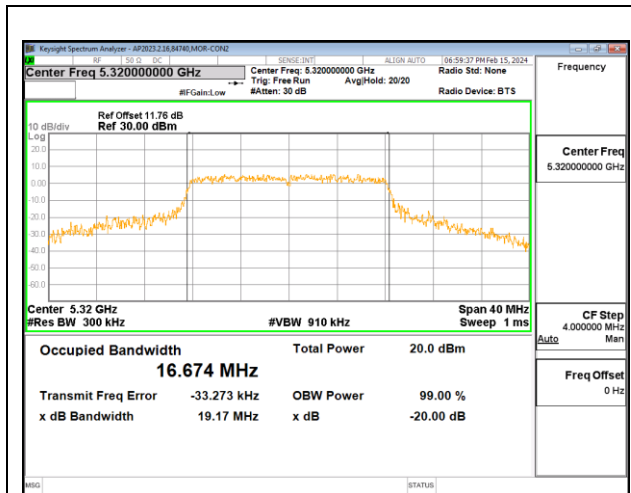

9.4.8. 802.11a MODE IN THE 5.3 GHz BAND

3TX CHAIN 0 + CHAIN 1 + CHAIN 2 CDD MODE

Channel	Frequency (MHz)	99% Bandwidth Chain 0 (MHz)	99% Bandwidth Chain 1 (MHz)	99% Bandwidth Chain 2 (MHz)
Low	5260	16.55	16.58	16.54
Mid	5300	16.74	16.72	16.72
High	5320	16.67	16.72	16.76

CHAIN 0