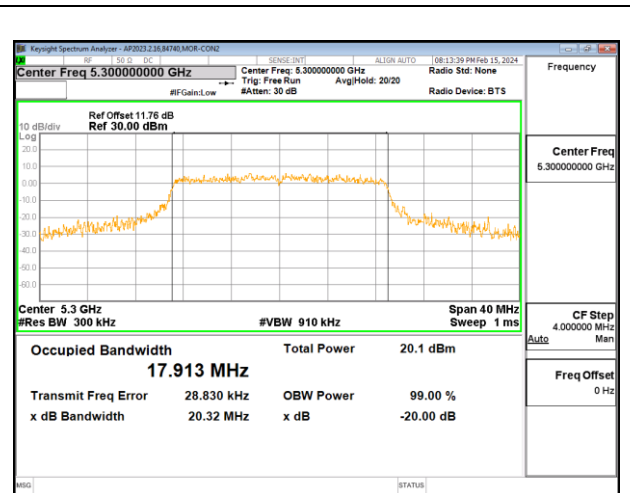

9.4.9. 802.11n HT20 MODE IN THE 5.3 GHz BAND

3TX CHAIN 0 + CHAIN 1 + CHAIN 2 CDD MODE

Channel	Frequency (MHz)	99% Bandwidth Chain 0 (MHz)	99% Bandwidth Chain 1 (MHz)	99% Bandwidth Chain 2 (MHz)
Low	5260	17.76	17.78	17.71
Mid	5300	17.96	17.91	17.99
High	5320	17.88	17.83	17.94

CHAIN 1

INTENTIONALLY LEFT BLANK