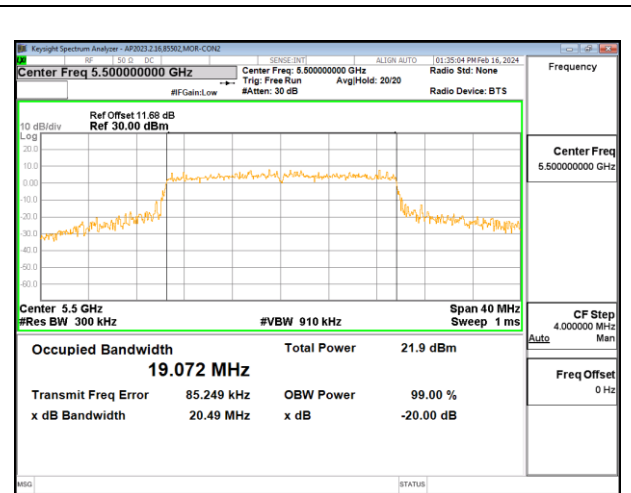

9.4.19. 802.11ax HE20 MODE IN THE 5.6 GHz BAND

3TX CHAIN 0 + CHAIN 1 + CHAIN 2 CDD MODE: SU

Channel	Frequency (MHz)	99% Bandwidth Chain 0 (MHz)	99% Bandwidth Chain 1 (MHz)	99% Bandwidth Chain 2 (MHz)
Low	5500	19.09	19.07	19.10
Mid	5580	18.98	19.01	18.97
High	5700	19.01	19.05	19.02

CHAIN 1

INTENTIONALLY LEFT BLANK