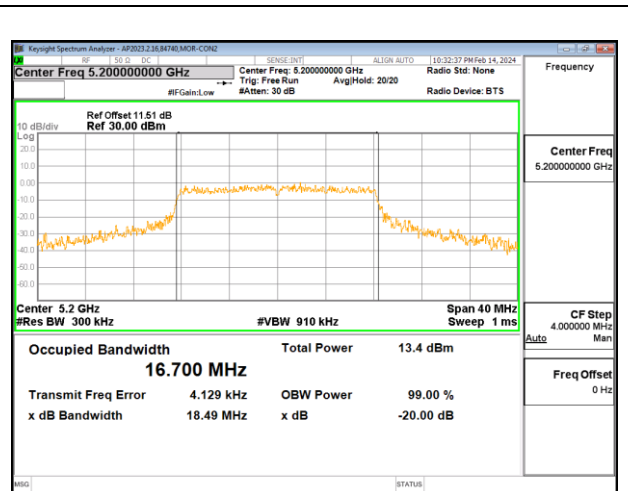

9.4. 99% BANDWIDTH

LIMITS

None; for reporting purposes only.

9.4.1. 802.11a MODE IN THE 5.2 GHz BAND

3TX CHAIN 0 + CHAIN 1 + CHAIN 2 CDD MODE

Channel	Frequency (MHz)	99% Bandwidth Chain 0 (MHz)	99% Bandwidth Chain 1 (MHz)	99% Bandwidth Chain 2 (MHz)
Low	5180	16.70	16.66	16.65
Mid	5200	16.67	16.70	16.75
High	5240	16.66	16.65	16.58

CHAIN 1

INTENTIONALLY LEFT BLANK