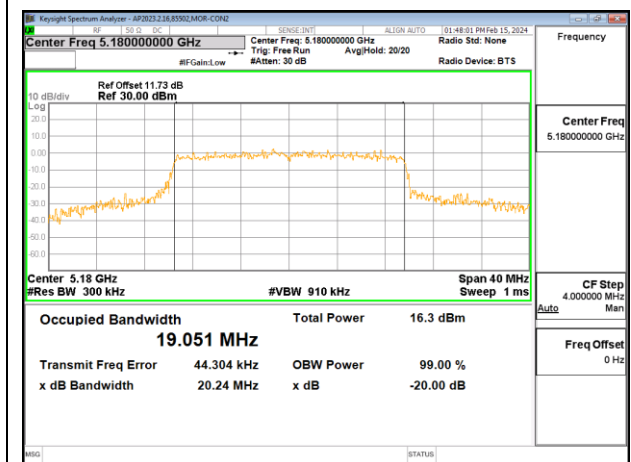

CHAIN 2

INTENTIONALLY LEFT BLANK