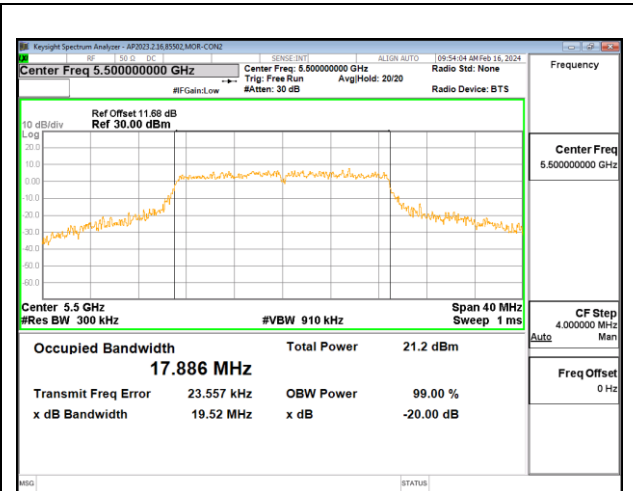

9.4.16. 802.11n HT20 MODE IN THE 5.6 GHz BAND

3TX CHAIN 0 + CHAIN 1 + CHAIN 2 CDD MODE

Channel	Frequency (MHz)	99% Bandwidth Chain 0 (MHz)	99% Bandwidth Chain 1 (MHz)	99% Bandwidth Chain 2 (MHz)
Low	5500	18.01	17.89	18.01
Mid	5580	17.87	17.84	17.80
High	5700	18.01	17.91	17.96

CHAIN 1

INTENTIONALLY LEFT BLANK