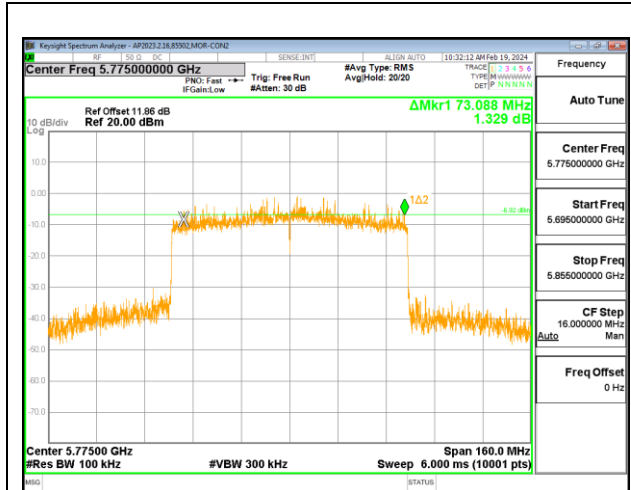

9.3.7. 802.11ax HE80 MODE IN THE 5.8 GHz BAND

3TX CHAIN 0 + CHAIN 1 + CHAIN 2 CDD MODE: SU

Channel	Frequency (MHz)	6 dB BW CHAIN 0 (MHz)	6 dB BW CHAIN 1 (MHz)	6 dB BW CHAIN 2 (MHz)	Minimum Limit (MHz)
Mid	5775	73.088	73.888	75.856	0.5

CHAIN 0