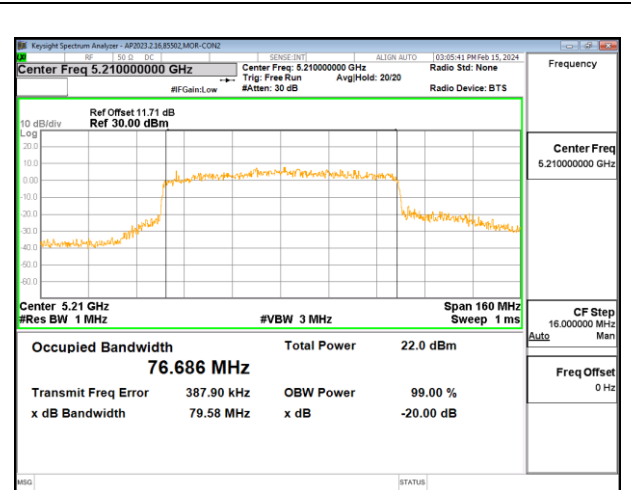

9.4.7. 802.11ax HE80 MODE IN THE 5.2 GHz BAND

3TX CHAIN 0 + CHAIN 1 + CHAIN 2 CDD MODE: SU

Channel	Frequency (MHz)	99% Bandwidth Chain 0 (MHz)	99% Bandwidth Chain 1 (MHz)	99% Bandwidth Chain 2 (MHz)
Mid	5210	77.09	76.69	77.30

CHAIN 1

INTENTIONALLY LEFT BLANK