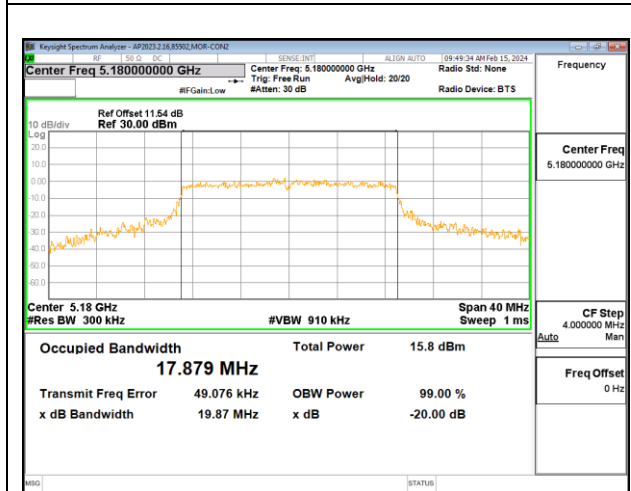

CHAIN 2

INTENTIONALLY LEFT BLANK