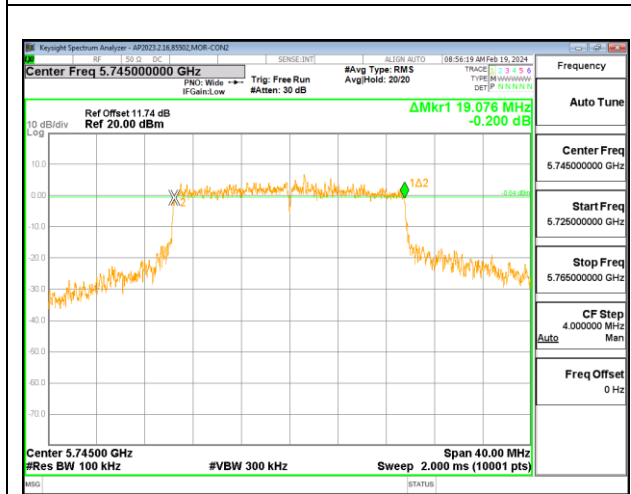

#### 3TX CHAIN 0 + CHAIN 1 + CHAIN 2 CDD MODE: SU

Channel	Frequency (MHz)	6 dB BW CHAIN 0 (MHz)	6 dB BW CHAIN 1 (MHz)	6 dB BW CHAIN 2 (MHz)	Minimum Limit (MHz)
Low	5745	18.984	18.848	19.076	0.5
Mid	5785	18.768	18.568	18.564	0.5
High	5825	18.668	18.240	18.648	0.5

**CHAIN 0**

**CHAIN 1**

**CHAIN 2**

**INTENTIONALLY LEFT BLANK**