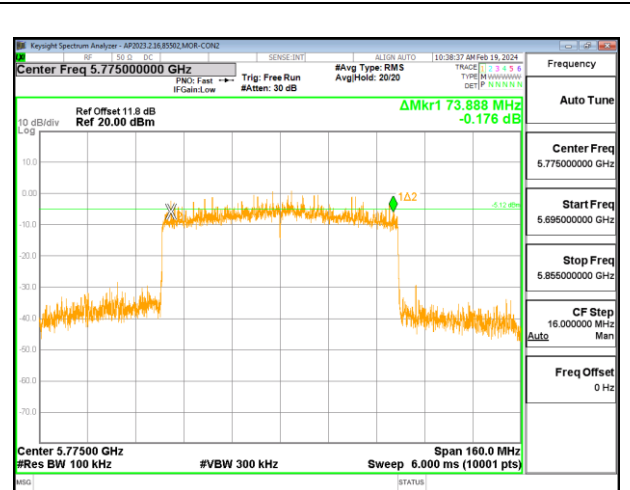

9.3.7. 802.11ax HE80 MODE IN THE 5.8 GHz BAND

3TX CHAIN 0 + CHAIN 1 + CHAIN 2 CDD MODE: SU

Channel	Frequency (MHz)	6 dB BW CHAIN 0 (MHz)	6 dB BW CHAIN 1 (MHz)	6 dB BW CHAIN 2 (MHz)	Minimum Limit (MHz)
Mid	5775	73.088	73.888	75.856	0.5

CHAIN 1

INTENTIONALLY LEFT BLANK