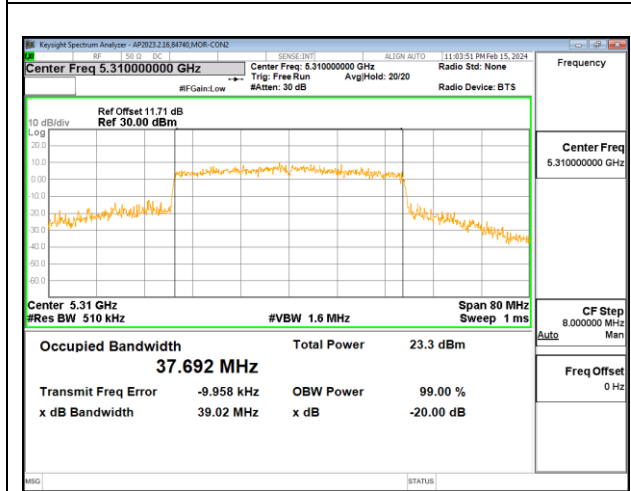

CHAIN 2

INTENTIONALLY LEFT BLANK