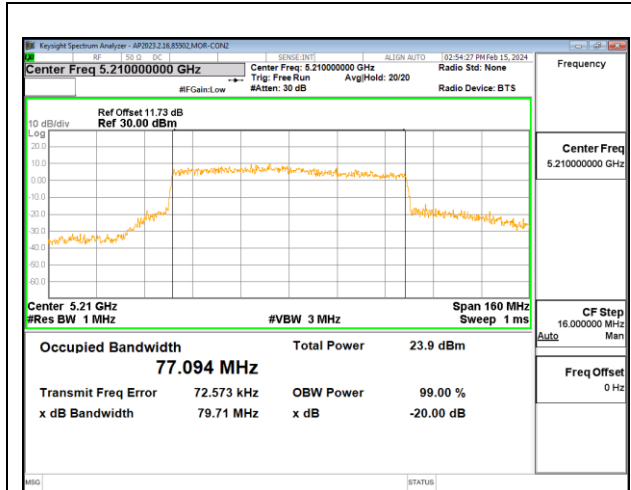

9.4.7. 802.11ax HE80 MODE IN THE 5.2 GHz BAND

3TX CHAIN 0 + CHAIN 1 + CHAIN 2 CDD MODE: SU

Channel	Frequency (MHz)	99% Bandwidth Chain 0 (MHz)	99% Bandwidth Chain 1 (MHz)	99% Bandwidth Chain 2 (MHz)
Mid	5210	77.09	76.69	77.30

CHAIN 0