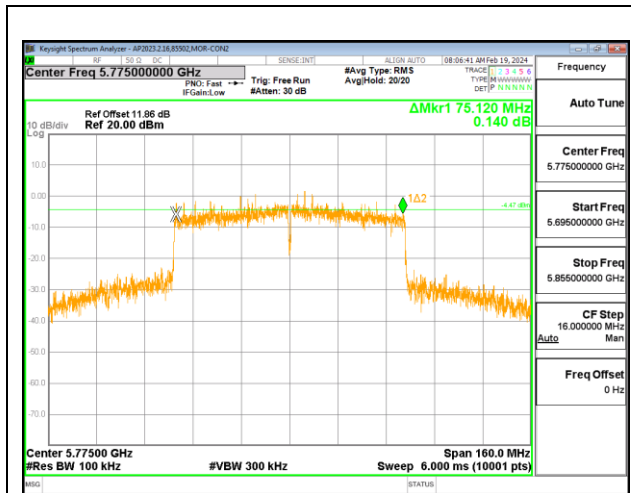

9.3.4. 802.11ac VHT80 MODE IN THE 5.8 GHz BAND

3TX CHAIN 0 + CHAIN 1 + CHAIN 2 CDD MODE

Channel	Frequency (MHz)	6 dB BW CHAIN 0 (MHz)	6 dB BW CHAIN 1 (MHz)	6 dB BW CHAIN 2 (MHz)	Minimum Limit (MHz)
Mid	5775	75.120	72.576	75.056	0.5

CHAIN 0