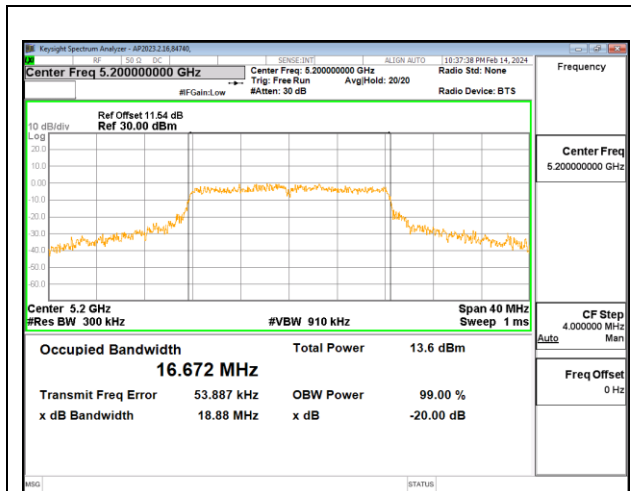

9.4. 99% BANDWIDTH

LIMITS

None; for reporting purposes only.

9.4.1. 802.11a MODE IN THE 5.2 GHz BAND

3TX CHAIN 0 + CHAIN 1 + CHAIN 2 CDD MODE

Channel	Frequency (MHz)	99% Bandwidth Chain 0 (MHz)	99% Bandwidth Chain 1 (MHz)	99% Bandwidth Chain 2 (MHz)
Low	5180	16.70	16.66	16.65
Mid	5200	16.67	16.70	16.75
High	5240	16.66	16.65	16.58

CHAIN 0