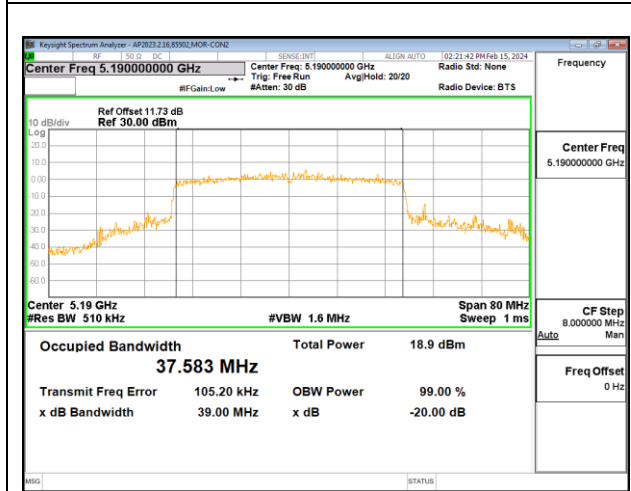

CHAIN 2

INTENTIONALLY LEFT BLANK