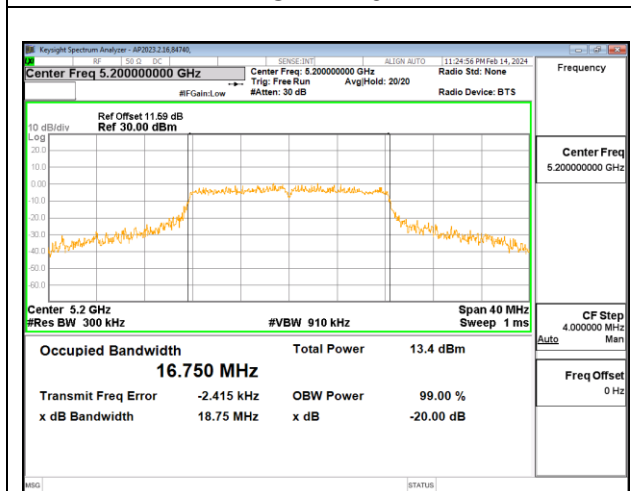

CHAIN 2

INTENTIONALLY LEFT BLANK