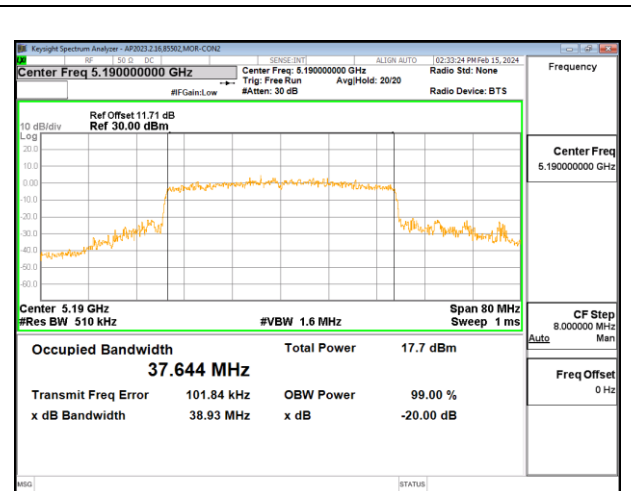

9.4.6. 802.11ax HE40 MODE IN THE 5.2 GHz BAND

3TX CHAIN 0 + CHAIN 1 + CHAIN 2 CDD MODE: SU

Channel	Frequency (MHz)	99% Bandwidth Chain 0 (MHz)	99% Bandwidth Chain 1 (MHz)	99% Bandwidth Chain 2 (MHz)
Low	5190	37.49	37.64	37.58
High	5230	37.47	37.61	37.36

CHAIN 1

INTENTIONALLY LEFT BLANK