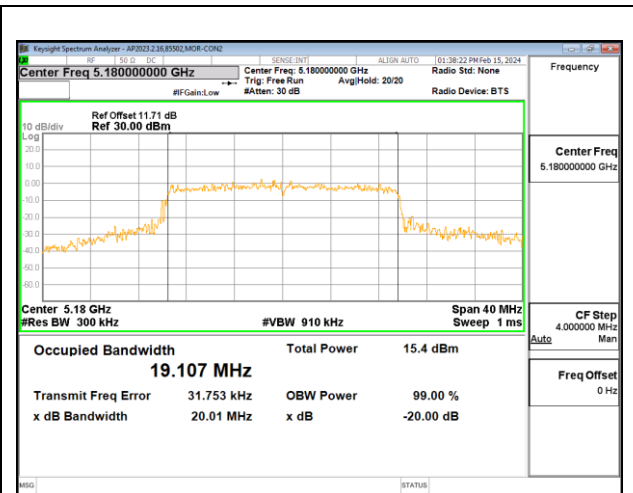

9.4.5. 802.11ax HE20 MODE IN THE 5.2 GHz BAND

3TX CHAIN 0 + CHAIN 1 + CHAIN 2 CDD MODE: SU

Channel	Frequency (MHz)	99% Bandwidth Chain 0 (MHz)	99% Bandwidth Chain 1 (MHz)	99% Bandwidth Chain 2 (MHz)
Low	5180	19.04	19.11	19.05
Mid	5200	19.04	19.05	18.98
High	5240	18.94	18.92	18.91

CHAIN 1

INTENTIONALLY LEFT BLANK