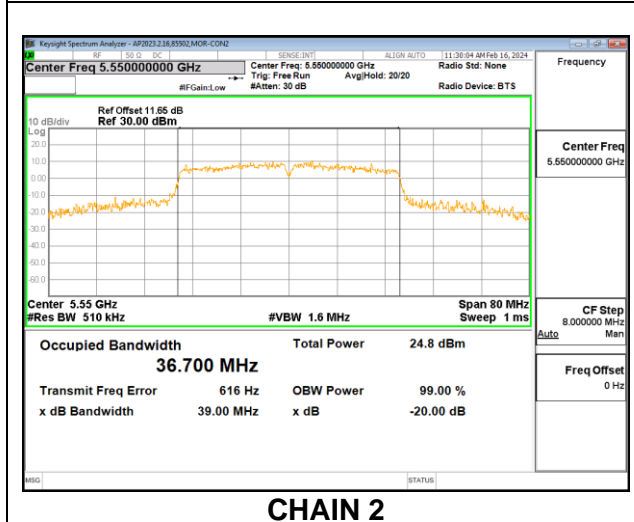

CHAIN 2

INTENTIONALLY LEFT BLANK