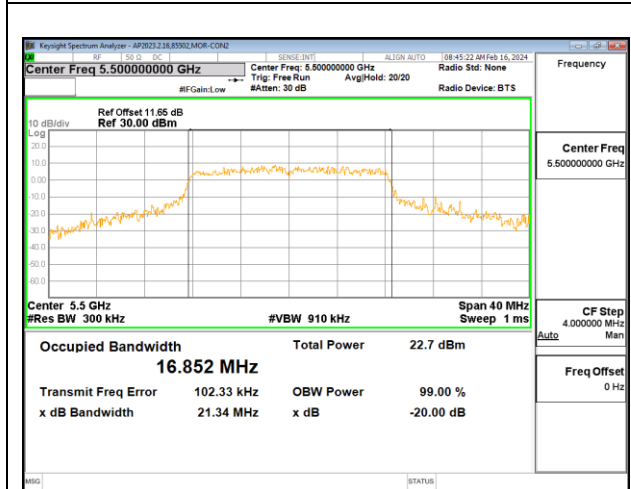

CHAIN 2

INTENTIONALLY LEFT BLANK