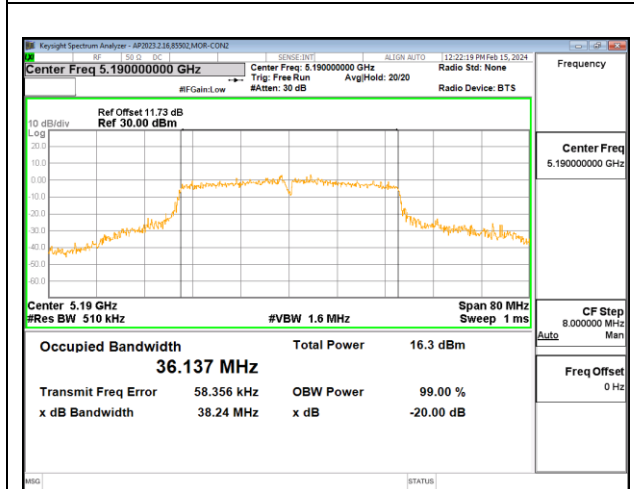

CHAIN 2

INTENTIONALLY LEFT BLANK