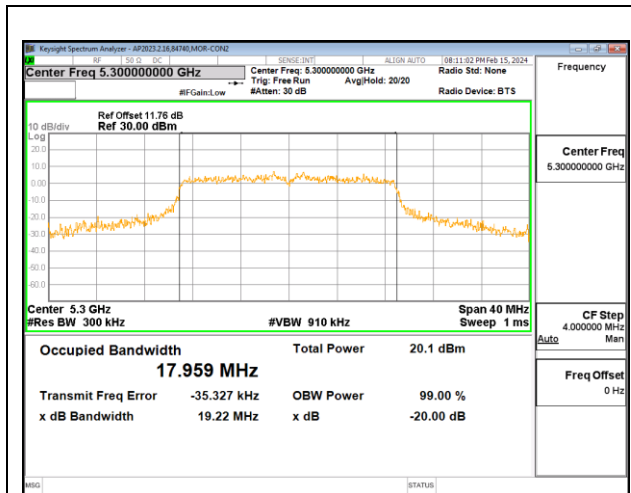

9.4.9. 802.11n HT20 MODE IN THE 5.3 GHz BAND

3TX CHAIN 0 + CHAIN 1 + CHAIN 2 CDD MODE

Channel	Frequency (MHz)	99% Bandwidth Chain 0 (MHz)	99% Bandwidth Chain 1 (MHz)	99% Bandwidth Chain 2 (MHz)
Low	5260	17.76	17.78	17.71
Mid	5300	17.96	17.91	17.99
High	5320	17.88	17.83	17.94

CHAIN 0