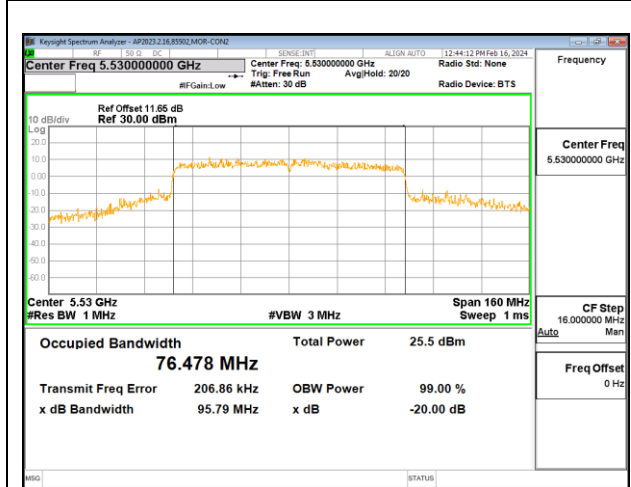

CHAIN 2

INTENTIONALLY LEFT BLANK