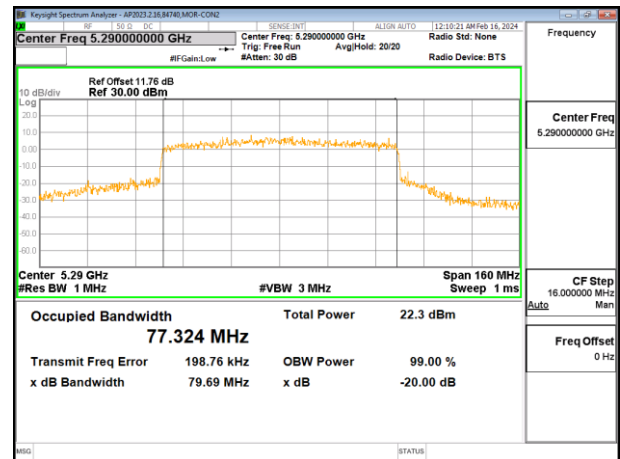

9.4.14. 802.11ax HE80 MODE IN THE 5.3GHZ BAND

3TX CHAIN 0 + CHAIN 1 + CHAIN 2 CDD OFDMA MODE: SU

Channel	Frequency (MHz)	99% Bandwidth Chain 0 (MHz)	99% Bandwidth Chain 1 (MHz)	99% Bandwidth Chain 2 (MHz)
Mid	5290	77.46	77.32	77.46

CHAIN 1

INTENTIONALLY LEFT BLANK