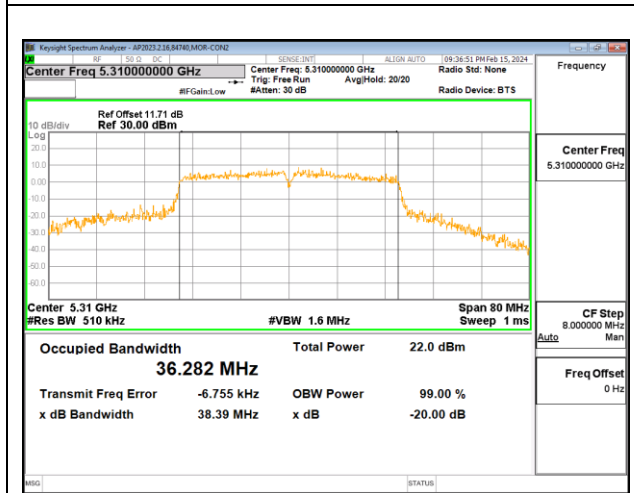

CHAIN 2

INTENTIONALLY LEFT BLANK