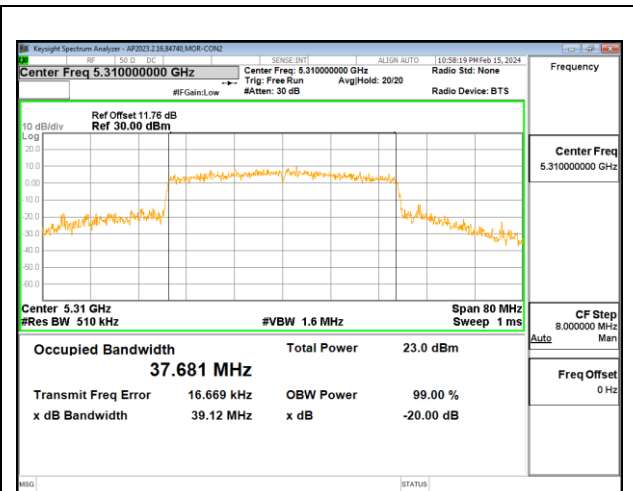

9.4.13. 802.11ax HE40 MODE IN THE 5.3GHZ BAND

3TX CHAIN 1 + CHAIN 2 CDD OFDMA MODE: SU

Channel	Frequency (MHz)	99% Bandwidth Chain 0 (MHz)	99% Bandwidth Chain 1 (MHz)	99% Bandwidth Chain 2 (MHz)
Low	5270	37.67	37.55	37.63
High	5310	37.72	37.68	37.69

CHAIN 1

INTENTIONALLY LEFT BLANK