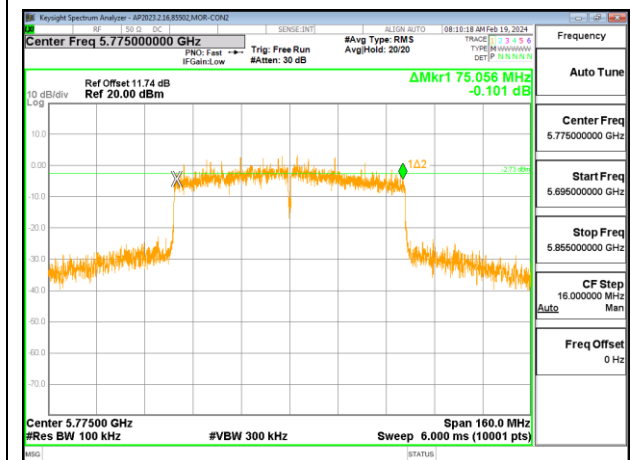

### 9.3.4. 802.11ac VHT80 MODE IN THE 5.8 GHz BAND

#### 3TX CHAIN 0 + CHAIN 1 + CHAIN 2 CDD MODE

Channel	Frequency (MHz)	6 dB BW CHAIN 0 (MHz)	6 dB BW CHAIN 1 (MHz)	6 dB BW CHAIN 2 (MHz)	Minimum Limit (MHz)
Mid	5775	75.120	72.576	75.056	0.5

**CHAIN 0**

**CHAIN 1**

**CHAIN 2**

**INTENTIONALLY LEFT BLANK**