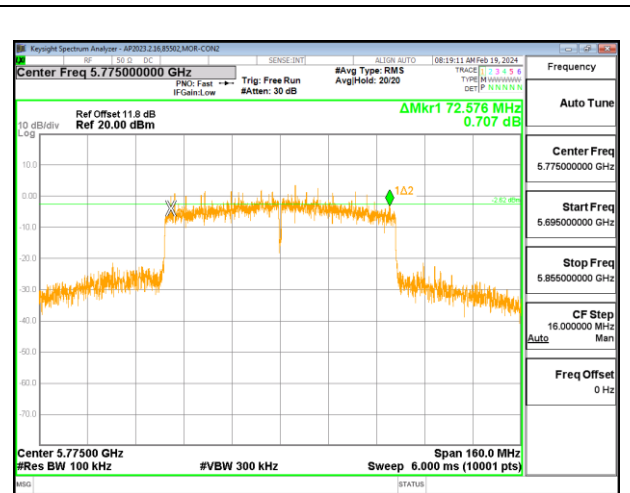

9.3.4. 802.11ac VHT80 MODE IN THE 5.8 GHz BAND

3TX CHAIN 0 + CHAIN 1 + CHAIN 2 CDD MODE

Channel	Frequency (MHz)	6 dB BW CHAIN 0 (MHz)	6 dB BW CHAIN 1 (MHz)	6 dB BW CHAIN 2 (MHz)	Minimum Limit (MHz)
Mid	5775	75.120	72.576	75.056	0.5

CHAIN 1

INTENTIONALLY LEFT BLANK