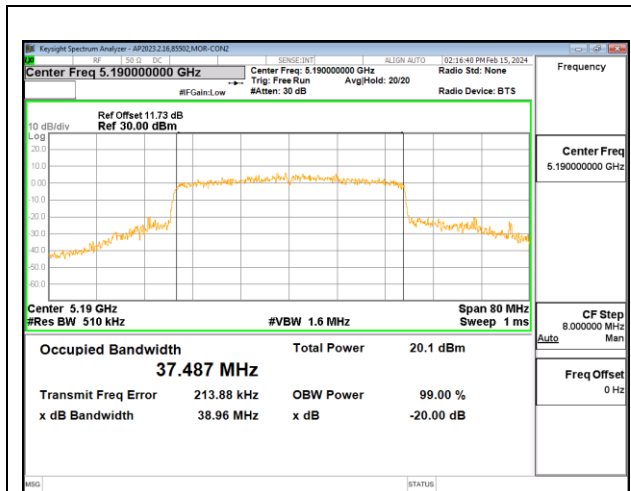

9.4.6. 802.11ax HE40 MODE IN THE 5.2 GHz BAND

3TX CHAIN 0 + CHAIN 1 + CHAIN 2 CDD MODE: SU

Channel	Frequency (MHz)	99% Bandwidth Chain 0 (MHz)	99% Bandwidth Chain 1 (MHz)	99% Bandwidth Chain 2 (MHz)
Low	5190	37.49	37.64	37.58
High	5230	37.47	37.61	37.36

CHAIN 0