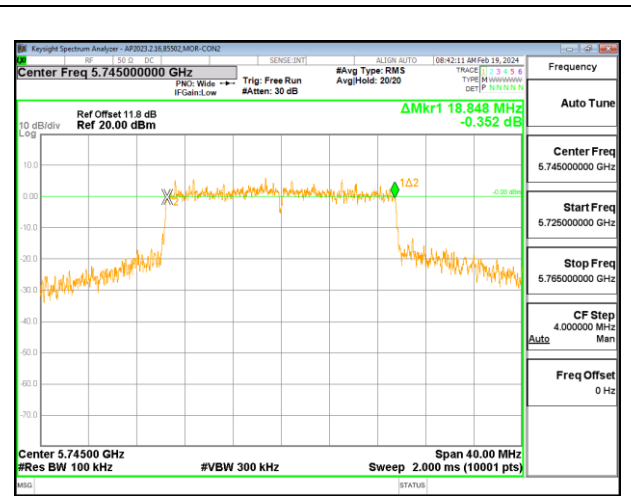

9.3.5. 802.11ax HE20 MODE IN THE 5.8 GHz BAND

3TX CHAIN 0 + CHAIN 1 + CHAIN 2 CDD MODE: SU

Channel	Frequency (MHz)	6 dB BW CHAIN 0 (MHz)	6 dB BW CHAIN 1 (MHz)	6 dB BW CHAIN 2 (MHz)	Minimum Limit (MHz)
Low	5745	18.984	18.848	19.076	0.5
Mid	5785	18.768	18.568	18.564	0.5
High	5825	18.668	18.240	18.648	0.5

CHAIN 1

INTENTIONALLY LEFT BLANK