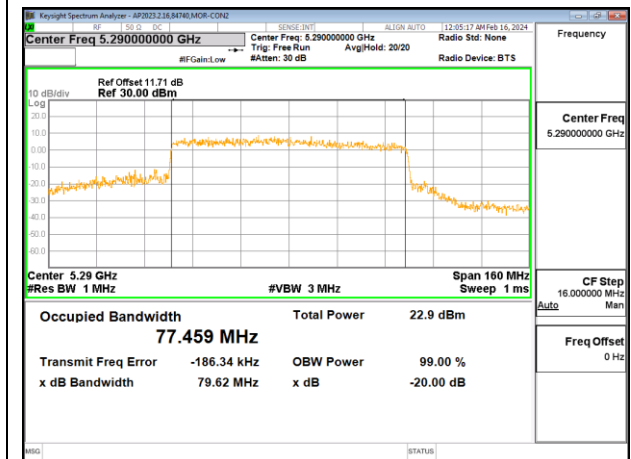

CHAIN 2

INTENTIONALLY LEFT BLANK