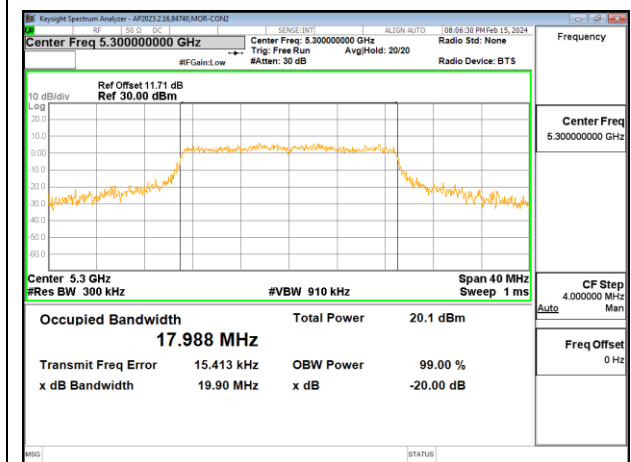

CHAIN 2

INTENTIONALLY LEFT BLANK