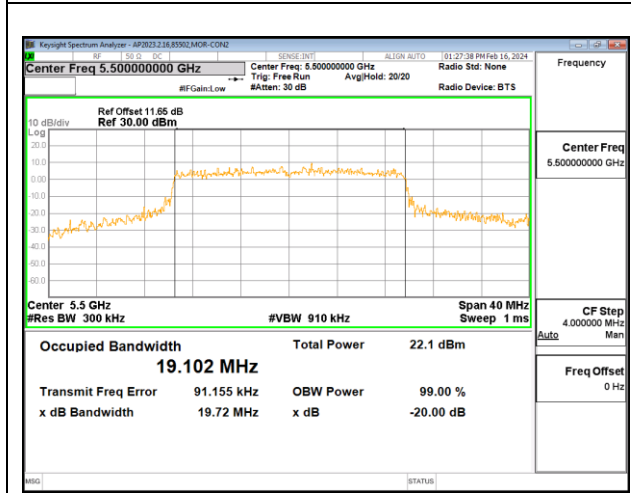

CHAIN 2

INTENTIONALLY LEFT BLANK