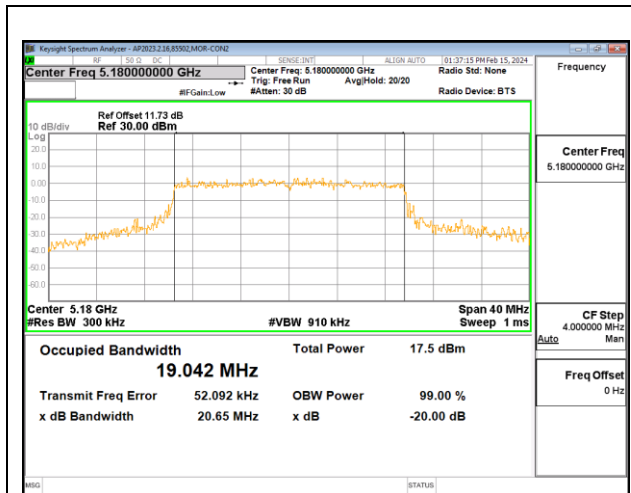

9.4.5. 802.11ax HE20 MODE IN THE 5.2 GHz BAND

3TX CHAIN 0 + CHAIN 1 + CHAIN 2 CDD MODE: SU

Channel	Frequency (MHz)	99% Bandwidth Chain 0 (MHz)	99% Bandwidth Chain 1 (MHz)	99% Bandwidth Chain 2 (MHz)
Low	5180	19.04	19.11	19.05
Mid	5200	19.04	19.05	18.98
High	5240	18.94	18.92	18.91

CHAIN 0