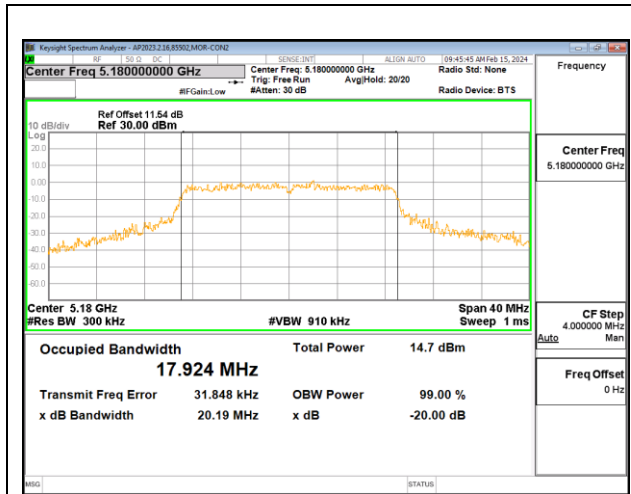

9.4.2. 802.11n HT20 MODE IN THE 5.2 GHz BAND

3TX CHAIN 0 + CHAIN 1 + CHAIN 2 CDD MODE

Channel	Frequency (MHz)	99% Bandwidth Chain 0 (MHz)	99% Bandwidth Chain 1 (MHz)	99% Bandwidth Chain 2 (MHz)
Low	5180	17.92	18.02	17.88
Mid	5200	17.95	17.97	18.00
High	5240	17.83	17.82	17.80

CHAIN 0