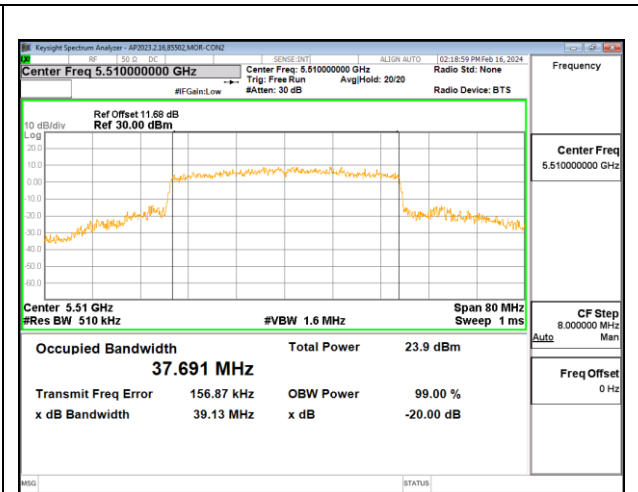

9.4.20. 802.11ax HE40 MODE IN THE 5.6 GHz BAND

3TX CHAIN 0 + CHAIN 1 + CHAIN 2 CDD MODE: SU

Channel	Frequency (MHz)	99% Bandwidth Chain 0 (MHz)	99% Bandwidth Chain 1 (MHz)	99% Bandwidth Chain 2 (MHz)
Low	5510	37.82	37.69	37.74
Mid	5550	37.63	37.73	37.80
High	5670	37.78	37.64	37.72

CHAIN 1

INTENTIONALLY LEFT BLANK