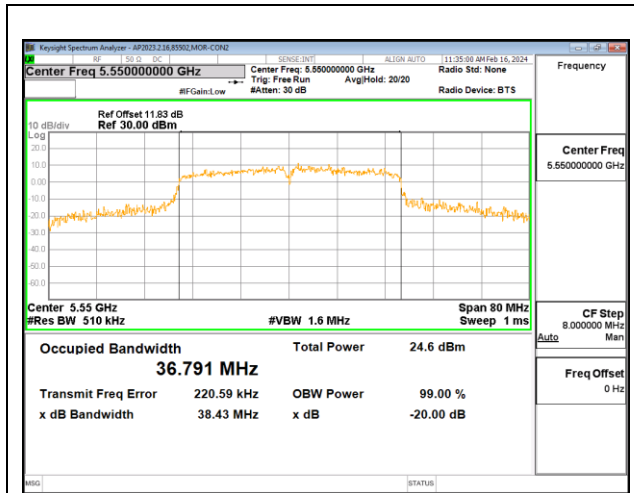

9.4.17. 802.11n HT40 MODE IN THE 5.6 GHz BAND

3TX CHAIN 0 + CHAIN 1 + CHAIN 2 CDD MODE

Channel	Frequency (MHz)	99% Bandwidth Chain 0 (MHz)	99% Bandwidth Chain 1 (MHz)	99% Bandwidth Chain 2 (MHz)
Low	5510	36.26	36.37	36.43
Mid	5550	36.79	37.22	36.70
High	5670	36.75	36.52	36.36

CHAIN 0