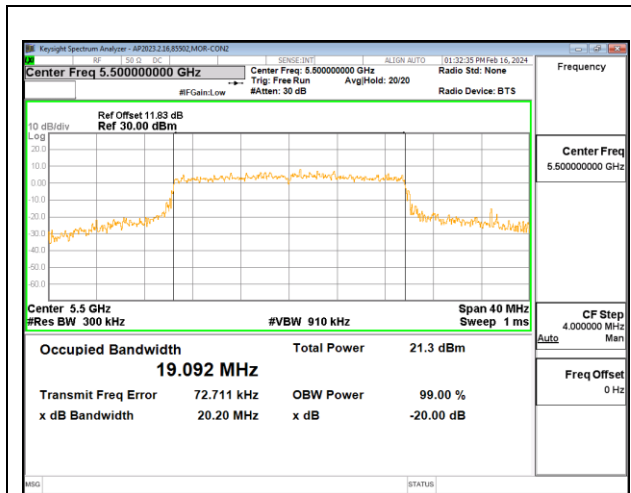

9.4.19. 802.11ax HE20 MODE IN THE 5.6 GHz BAND

3TX CHAIN 0 + CHAIN 1 + CHAIN 2 CDD MODE: SU

Channel	Frequency (MHz)	99% Bandwidth Chain 0 (MHz)	99% Bandwidth Chain 1 (MHz)	99% Bandwidth Chain 2 (MHz)
Low	5500	19.09	19.07	19.10
Mid	5580	18.98	19.01	18.97
High	5700	19.01	19.05	19.02

CHAIN 0