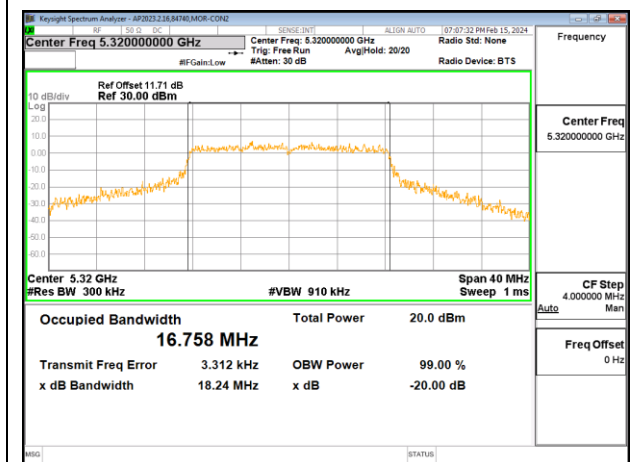

CHAIN 2

INTENTIONALLY LEFT BLANK