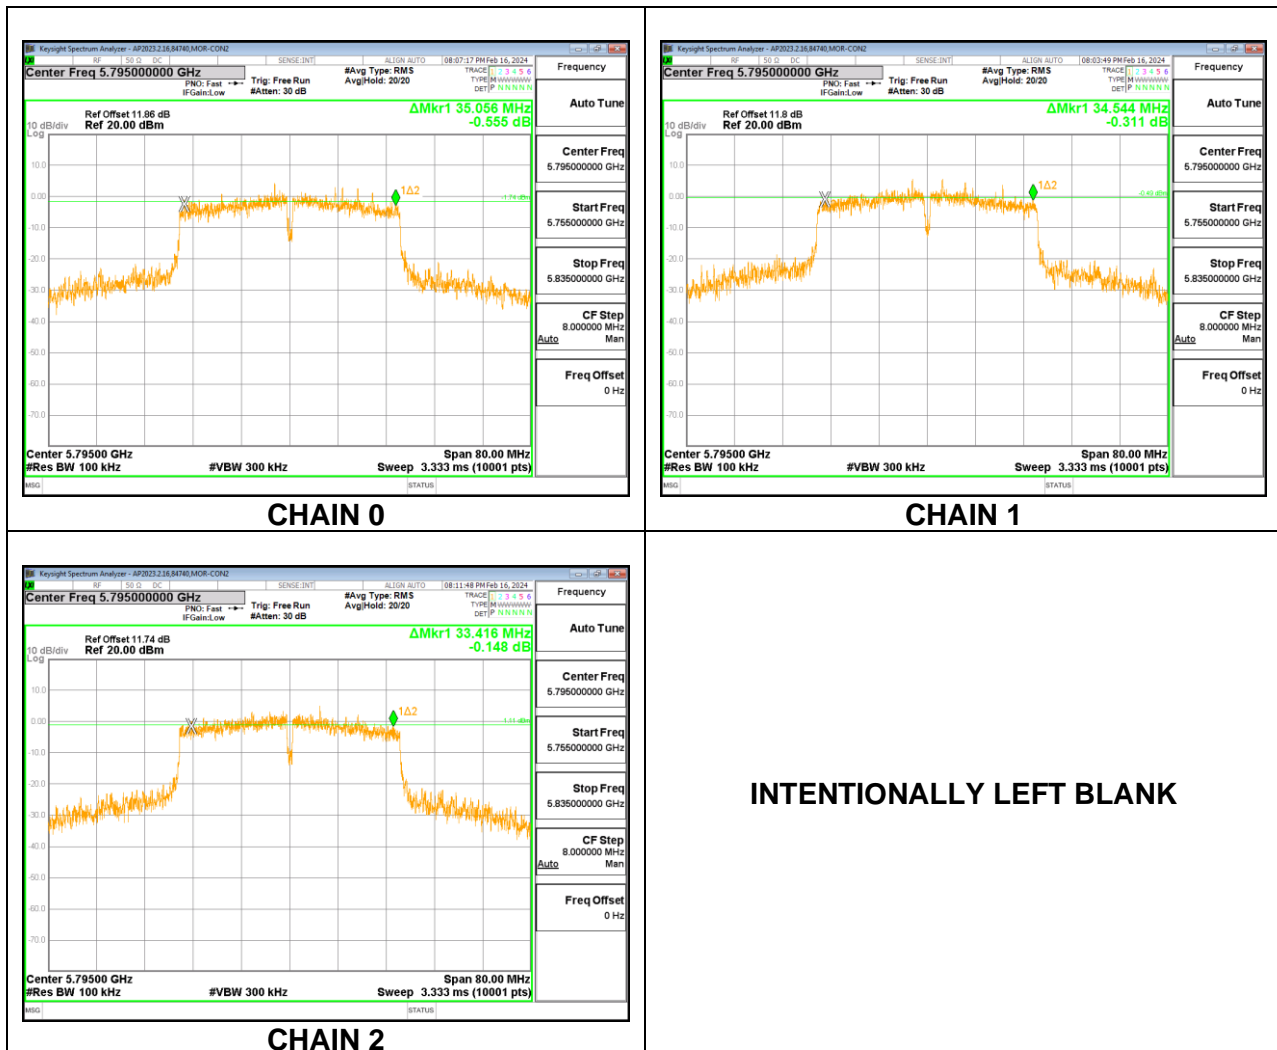

### 9.3.3. 802.11n HT40 MODE IN THE 5.8 GHz BAND

#### 3TX CHAIN 0 + CHAIN 1 + CHAIN 2 CDD MODE

Channel	Frequency (MHz)	6 dB BW CHAIN 0 (MHz)	6 dB BW CHAIN 1 (MHz)	6 dB BW CHAIN 2 (MHz)	Minimum Limit (MHz)
Low	5755	34.232	32.584	31.888	0.5
High	5795	35.056	34.544	33.416	0.5