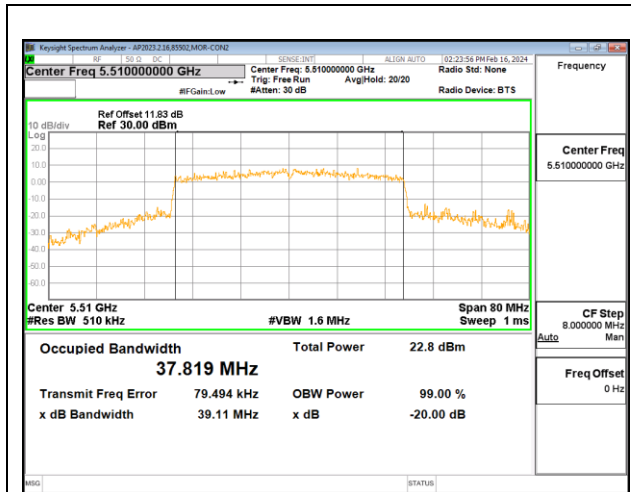

**CHAIN 0**

**CHAIN 1**

**CHAIN 2**

**INTENTIONALLY LEFT BLANK**

**9.4.20. 802.11ax HE40 MODE IN THE 5.6 GHz BAND**

**3TX CHAIN 0 + CHAIN 1 + CHAIN 2 CDD MODE: SU**

Channel	Frequency (MHz)	99% Bandwidth Chain 0 (MHz)	99% Bandwidth Chain 1 (MHz)	99% Bandwidth Chain 2 (MHz)
Low	5510	37.82	37.69	37.74
Mid	5550	37.63	37.73	37.80
High	5670	37.78	37.64	37.72