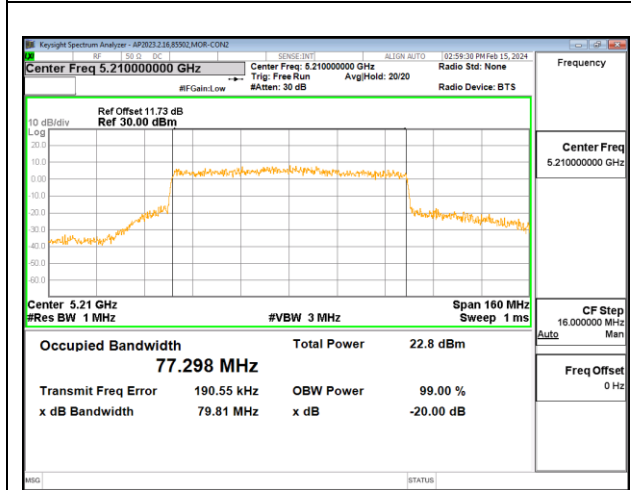

### 9.4.7. 802.11ax HE80 MODE IN THE 5.2 GHz BAND

#### 3TX CHAIN 0 + CHAIN 1 + CHAIN 2 CDD MODE: SU

Channel	Frequency (MHz)	99% Bandwidth Chain 0 (MHz)	99% Bandwidth Chain 1 (MHz)	99% Bandwidth Chain 2 (MHz)
Mid	5210	77.09	76.69	77.30

**CHAIN 0**

**CHAIN 1**