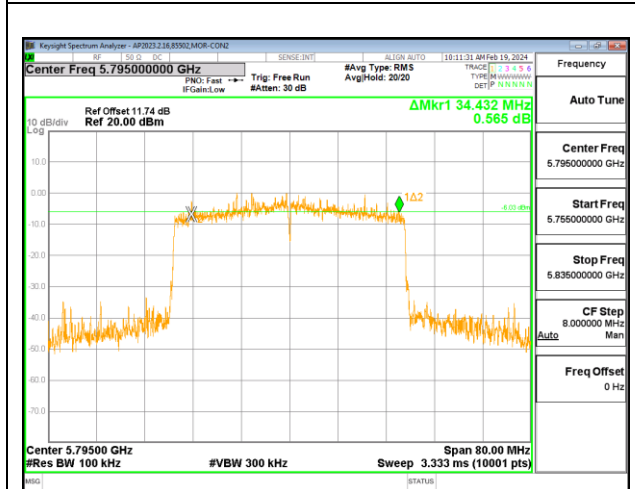

#### 3TX CHAIN 0 + CHAIN 1 + CHAIN 2 CDD MODE: SU

Channel	Frequency (MHz)	6 dB BW CHAIN 0 (MHz)	6 dB BW CHAIN 1 (MHz)	6 dB BW CHAIN 2 (MHz)	Minimum Limit (MHz)
Low	5755	35.280	35.104	35.064	0.5
High	5795	36.352	36.384	34.432	0.5

**CHAIN 0**

**CHAIN 1**

**CHAIN 2**

**INTENTIONALLY LEFT BLANK**