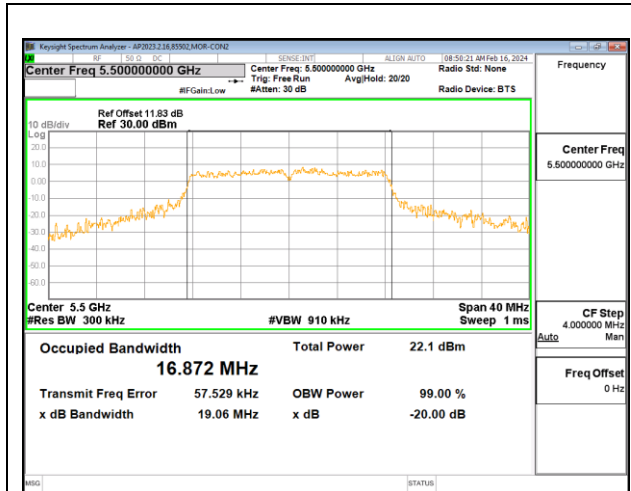

**CHAIN 0**

**CHAIN 1**

**CHAIN 2**

**INTENTIONALLY LEFT BLANK**

**9.4.15. 802.11a MODE IN THE 5.6 GHz BAND**

**3TX CHAIN 0 + CHAIN 1 + CHAIN 2 CDD MODE**

Channel	Frequency (MHz)	99% Bandwidth Chain 0 (MHz)	99% Bandwidth Chain 1 (MHz)	99% Bandwidth Chain 2 (MHz)
Low	5500	16.87	16.89	16.85
Mid	5580	16.65	16.66	16.59
High	5700	16.81	16.71	16.76