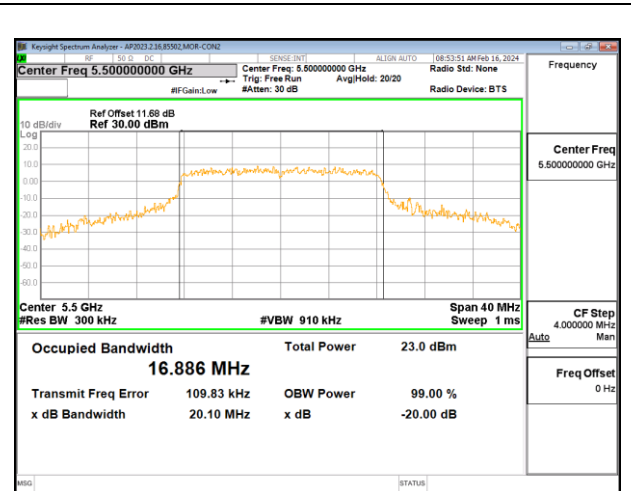

9.4.15. 802.11a MODE IN THE 5.6 GHz BAND

3TX CHAIN 0 + CHAIN 1 + CHAIN 2 CDD MODE

Channel	Frequency (MHz)	99% Bandwidth Chain 0 (MHz)	99% Bandwidth Chain 1 (MHz)	99% Bandwidth Chain 2 (MHz)
Low	5500	16.87	16.89	16.85
Mid	5580	16.65	16.66	16.59
High	5700	16.81	16.71	16.76

CHAIN 1

INTENTIONALLY LEFT BLANK