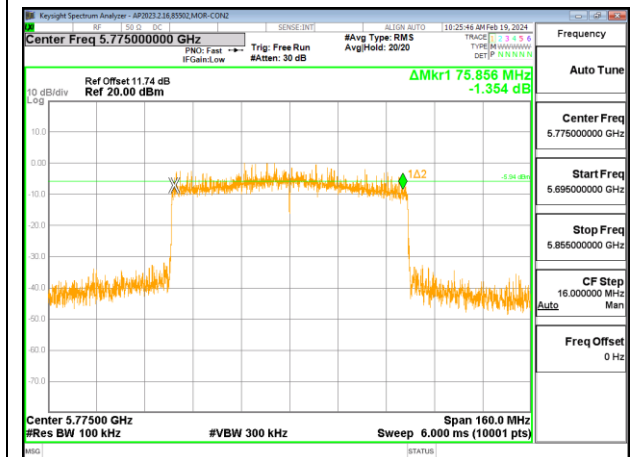

### 9.3.7. 802.11ax HE80 MODE IN THE 5.8 GHz BAND

#### 3TX CHAIN 0 + CHAIN 1 + CHAIN 2 CDD MODE: SU

Channel	Frequency (MHz)	6 dB BW CHAIN 0 (MHz)	6 dB BW CHAIN 1 (MHz)	6 dB BW CHAIN 2 (MHz)	Minimum Limit (MHz)
Mid	5775	73.088	73.888	75.856	0.5

**CHAIN 0**

**CHAIN 1**

**CHAIN 2**

**INTENTIONALLY LEFT BLANK**

### 9.4. 99% BANDWIDTH