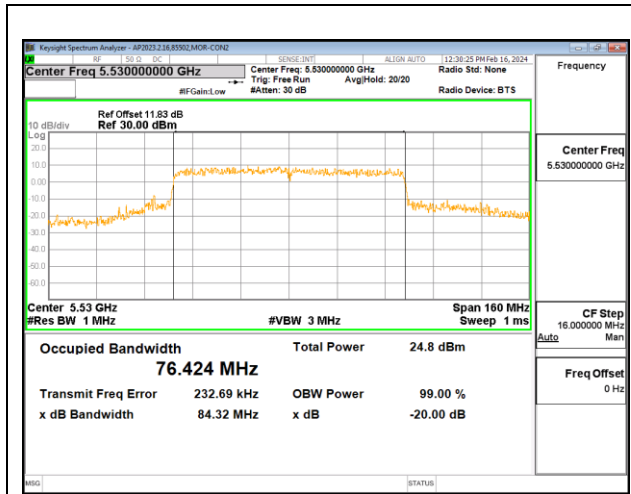

9.4.18. 802.11ac VHT80 MODE IN THE 5.6 GHz BAND

3TX CHAIN 0 + CHAIN 1 + CHAIN 2 CDD MODE

Channel	Frequency (MHz)	99% Bandwidth Chain 0 (MHz)	99% Bandwidth Chain 1 (MHz)	99% Bandwidth Chain 2 (MHz)
Low	5530	76.42	76.58	76.48

CHAIN 0