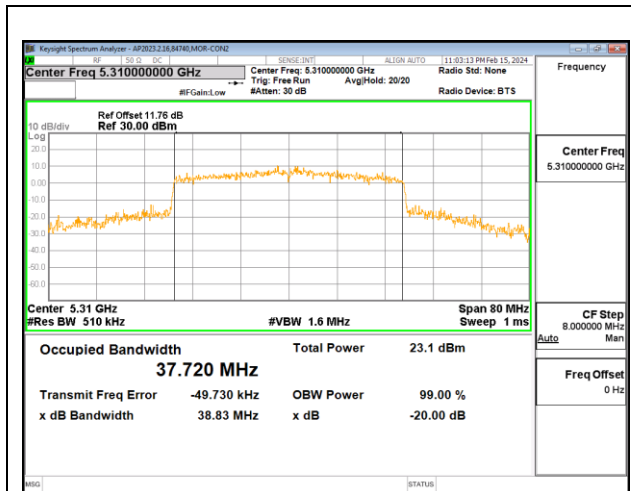

9.4.13. 802.11ax HE40 MODE IN THE 5.3GHZ BAND

3TX CHAIN 1 + CHAIN 2 CDD OFDMA MODE: SU

Channel	Frequency (MHz)	99% Bandwidth Chain 0 (MHz)	99% Bandwidth Chain 1 (MHz)	99% Bandwidth Chain 2 (MHz)
Low	5270	37.67	37.55	37.63
High	5310	37.72	37.68	37.69

CHAIN 0