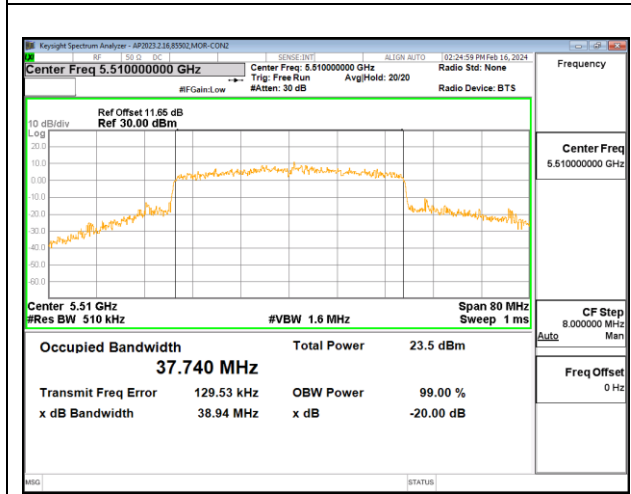

CHAIN 2

INTENTIONALLY LEFT BLANK