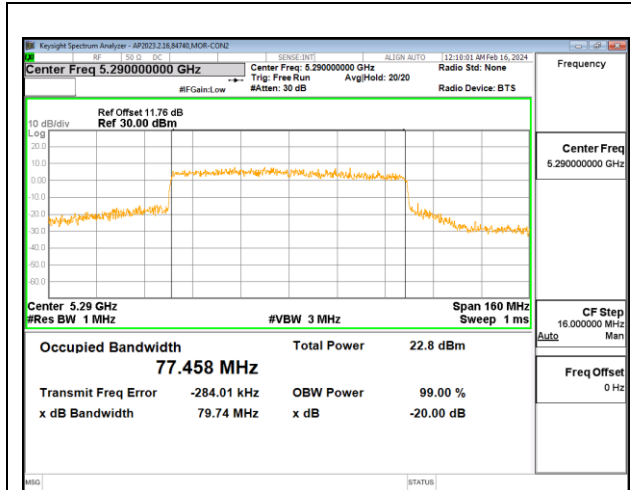

**CHAIN 0**

**CHAIN 1**

**CHAIN 2**

**INTENTIONALLY LEFT BLANK**

**9.4.14. 802.11ax HE80 MODE IN THE 5.3GHZ BAND**

**3TX CHAIN 0 + CHAIN 1 + CHAIN 2 CDD OFDMA MODE: SU**

Channel	Frequency (MHz)	99% Bandwidth Chain 0 (MHz)	99% Bandwidth Chain 1 (MHz)	99% Bandwidth Chain 2 (MHz)
Mid	5290	77.46	77.32	77.46