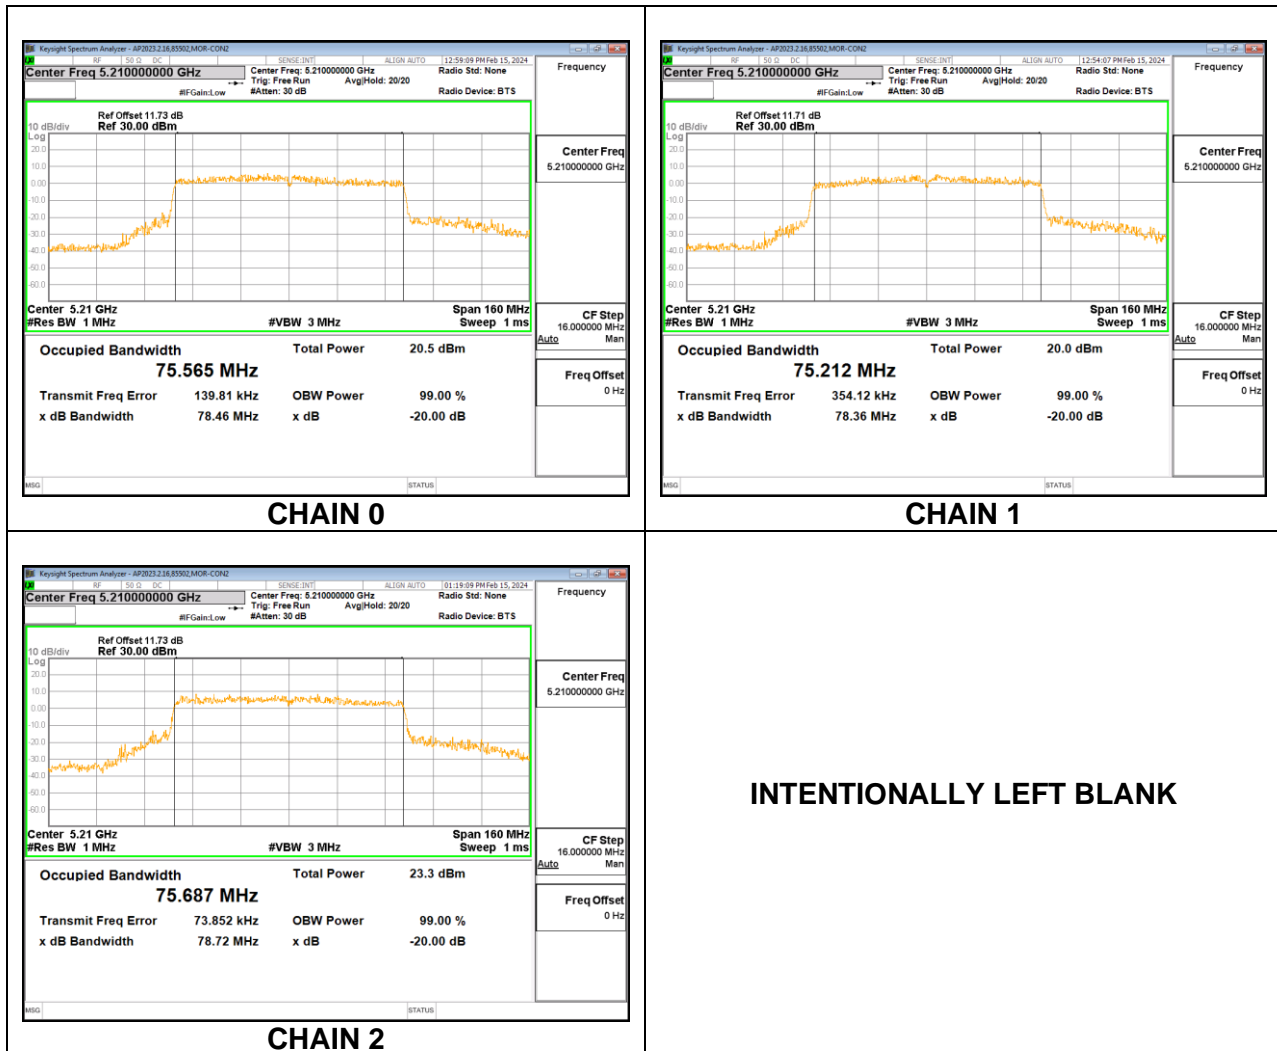

9.4.4. 802.11ac VHT80 MODE IN THE 5.2 GHz BAND

3TX CHAIN 0 + CHAIN 1 + CHAIN 2 CDD MODE

Channel	Frequency (MHz)	99% Bandwidth Chain 0 (MHz)	99% Bandwidth Chain 1 (MHz)	99% Bandwidth Chain 2 (MHz)
Mid	5210	75.57	75.21	75.69