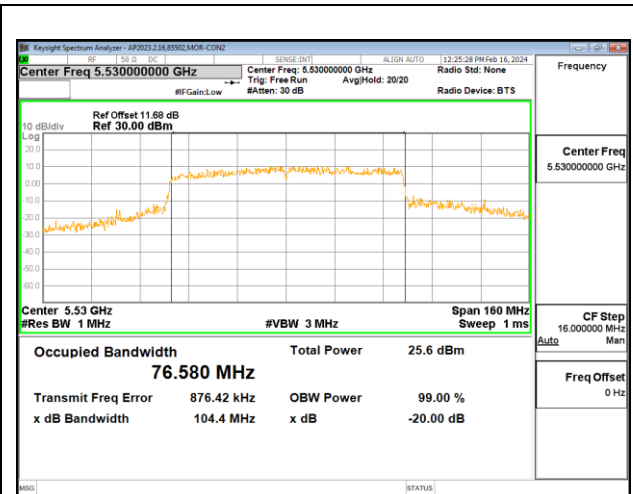

9.4.18. 802.11ac VHT80 MODE IN THE 5.6 GHz BAND

3TX CHAIN 0 + CHAIN 1 + CHAIN 2 CDD MODE

Channel	Frequency (MHz)	99% Bandwidth Chain 0 (MHz)	99% Bandwidth Chain 1 (MHz)	99% Bandwidth Chain 2 (MHz)
Low	5530	76.42	76.58	76.48

CHAIN 1

INTENTIONALLY LEFT BLANK