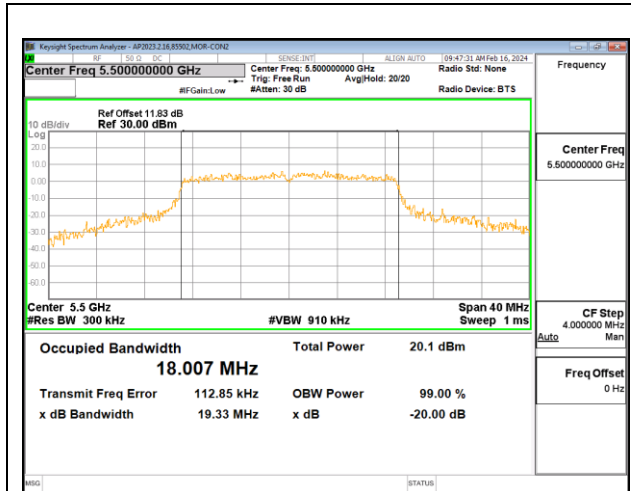

9.4.16. 802.11n HT20 MODE IN THE 5.6 GHz BAND

3TX CHAIN 0 + CHAIN 1 + CHAIN 2 CDD MODE

Channel	Frequency (MHz)	99% Bandwidth Chain 0 (MHz)	99% Bandwidth Chain 1 (MHz)	99% Bandwidth Chain 2 (MHz)
Low	5500	18.01	17.89	18.01
Mid	5580	17.87	17.84	17.80
High	5700	18.01	17.91	17.96

CHAIN 0