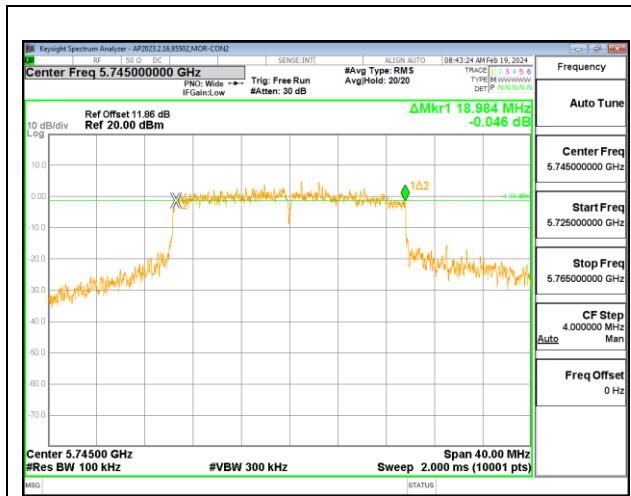

9.3.5. 802.11ax HE20 MODE IN THE 5.8 GHz BAND

3TX CHAIN 0 + CHAIN 1 + CHAIN 2 CDD MODE: SU

Channel	Frequency (MHz)	6 dB BW CHAIN 0 (MHz)	6 dB BW CHAIN 1 (MHz)	6 dB BW CHAIN 2 (MHz)	Minimum Limit (MHz)
Low	5745	18.984	18.848	19.076	0.5
Mid	5785	18.768	18.568	18.564	0.5
High	5825	18.668	18.240	18.648	0.5

CHAIN 0