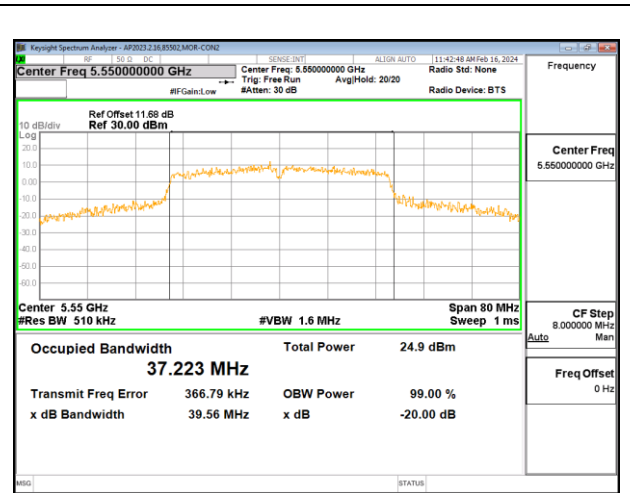

9.4.17. 802.11n HT40 MODE IN THE 5.6 GHz BAND

3TX CHAIN 0 + CHAIN 1 + CHAIN 2 CDD MODE

Channel	Frequency (MHz)	99% Bandwidth Chain 0 (MHz)	99% Bandwidth Chain 1 (MHz)	99% Bandwidth Chain 2 (MHz)
Low	5510	36.26	36.37	36.43
Mid	5550	36.79	37.22	36.70
High	5670	36.75	36.52	36.36

CHAIN 1

INTENTIONALLY LEFT BLANK