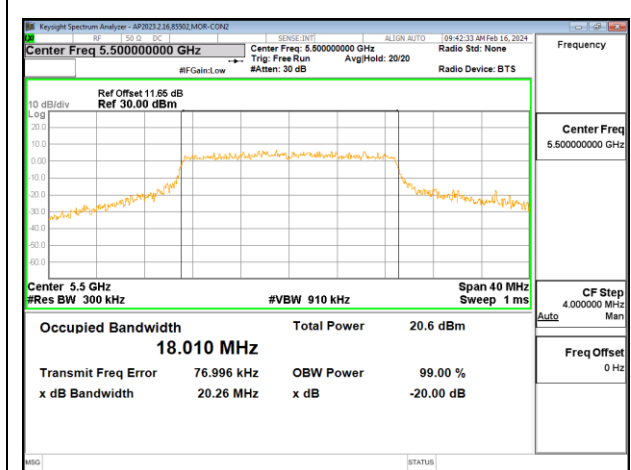

CHAIN 2

INTENTIONALLY LEFT BLANK