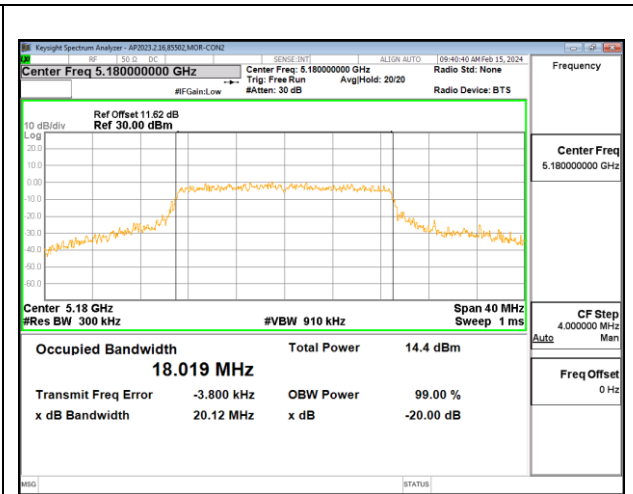

9.4.2. 802.11n HT20 MODE IN THE 5.2 GHz BAND

3TX CHAIN 0 + CHAIN 1 + CHAIN 2 CDD MODE

Channel	Frequency (MHz)	99% Bandwidth Chain 0 (MHz)	99% Bandwidth Chain 1 (MHz)	99% Bandwidth Chain 2 (MHz)
Low	5180	17.92	18.02	17.88
Mid	5200	17.95	17.97	18.00
High	5240	17.83	17.82	17.80

CHAIN 1

INTENTIONALLY LEFT BLANK