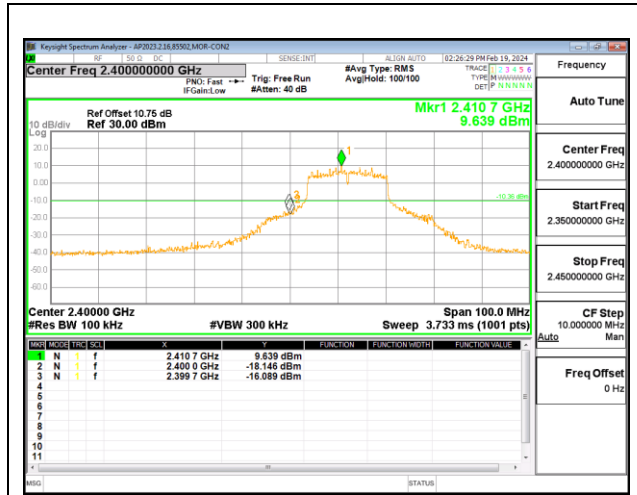

LOW CHANNEL 1 ANTENNA 3

LOW CHANNEL 1 ANTENNA 3

MID CHANNEL 6 ANTENNA 3

MID CHANNEL 6 ANTENNA 3

HIGH CHANNEL 11 ANTENNA 3

HIGH CHANNEL 11 ANTENNA 3

9.7.2. 802.11g MODE

2TX ANTENNA 2 + ANTENNA 3 CDD MODE

LOW CHANNEL 1 ANTENNA 3

LOW CHANNEL 1 ANTENNA 3

MID CHANNEL 6 ANTENNA 3

MID CHANNEL 6 ANTENNA 3

HIGH CHANNEL 11 ANTENNA 3

HIGH CHANNEL 11 ANTENNA 3

9.7.3. 802.11n HT20 MODE

2TX ANTENNA 2 + ANTENNA 3 CDD MODE