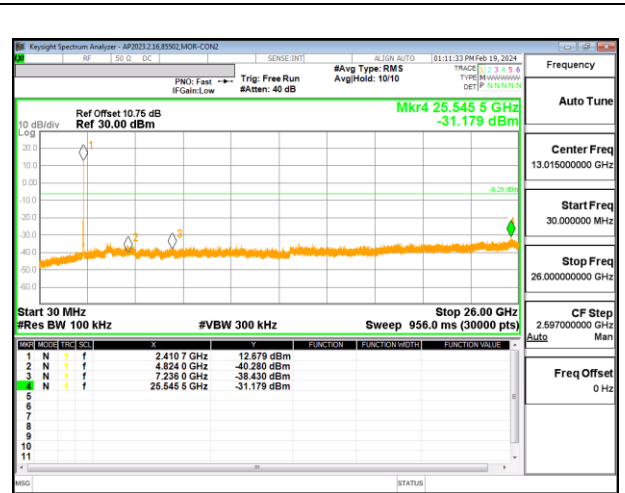

LOW CHANNEL 1 ANTENNA 3

LOW CHANNEL 1 ANTENNA 3

MID CHANNEL 6 ANTENNA 3

MID CHANNEL 6 ANTENNA 3

HIGH CHANNEL 11 ANTENNA 3

HIGH CHANNEL 11 ANTENNA 3

9.7.2. 802.11g MODE

2TX ANTENNA 2 + ANTENNA 3 CDD MODE

LOW CHANNEL 1 ANTENNA 3

LOW CHANNEL 1 ANTENNA 3

MID CHANNEL 6 ANTENNA 3

MID CHANNEL 6 ANTENNA 3

HIGH CHANNEL 11 ANTENNA 3

HIGH CHANNEL 11 ANTENNA 3

9.7.3. 802.11n HT20 MODE

2TX ANTENNA 2 + ANTENNA 3 CDD MODE

LOW CHANNEL 1 ANTENNA 3

LOW CHANNEL 1 ANTENNA 3

MID CHANNEL 6 ANTENNA 3

MID CHANNEL 6 ANTENNA 3

HIGH CHANNEL 11 ANTENNA 3

HIGH CHANNEL 11 ANTENNA 3

9.7.4. 802.11ax HE20 MODE 2TX

2TX ANTENNA 2 + ANTENNA 3 CDD OFDMA MODE: 26T