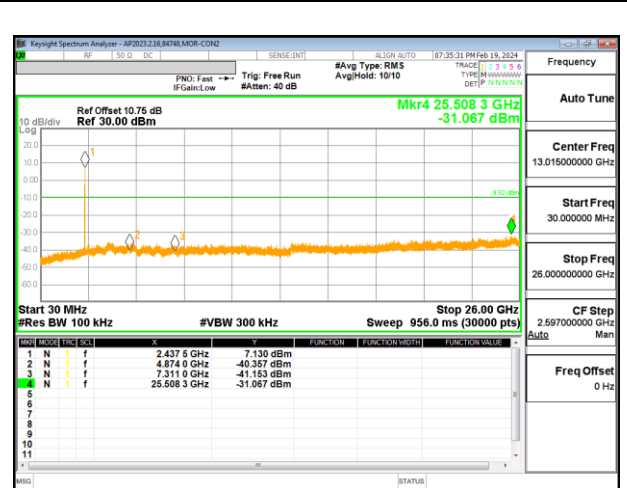

LOW CHANNEL 1 ANTENNA 3

LOW CHANNEL 1 ANTENNA 3

MID CHANNEL 6 ANTENNA 3

MID CHANNEL 6 ANTENNA 3

HIGH CHANNEL 11 ANTENNA 3

HIGH CHANNEL 11 ANTENNA 3

9.7.4. 802.11ax HE20 MODE 2TX

2TX ANTENNA 2 + ANTENNA 3 CDD OFDMA MODE: 26T

LOW CHANNEL 1 ANTENNA 3

LOW CHANNEL 1 ANTENNA 3

MID CHANNEL 6 ANTENNA 3

MID CHANNEL 6 ANTENNA 3

HIGH CHANNEL 11 ANTENNA 3

HIGH CHANNEL 11 ANTENNA 3

2TX ANTENNA 2 + ANTENNA 3 CDD OFDMA MODE: 52T

LOW CHANNEL 1 ANTENNA 3