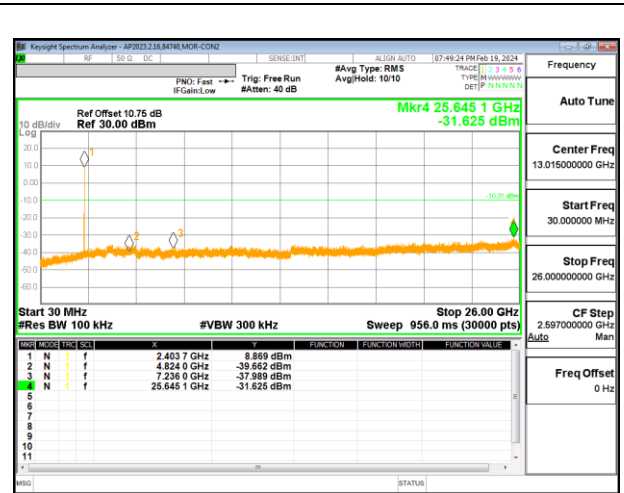

LOW CHANNEL 1 ANTENNA 3

LOW CHANNEL 1 ANTENNA 3

MID CHANNEL 6 ANTENNA 3

MID CHANNEL 6 ANTENNA 3

HIGH CHANNEL 11 ANTENNA 3

HIGH CHANNEL 11 ANTENNA 3

2TX ANTENNA 2 + ANTENNA 3 CDD OFDMA MODE: 52T

LOW CHANNEL 1 ANTENNA 3

LOW CHANNEL 1 ANTENNA 3

MID CHANNEL 6 ANTENNA 3

MID CHANNEL 6 ANTENNA 3

HIGH CHANNEL 11 ANTENNA 3

HIGH CHANNEL 11 ANTENNA 3

2TX ANTENNA 2 + ANTENNA 3 CDD OFDMA MODE: 106T