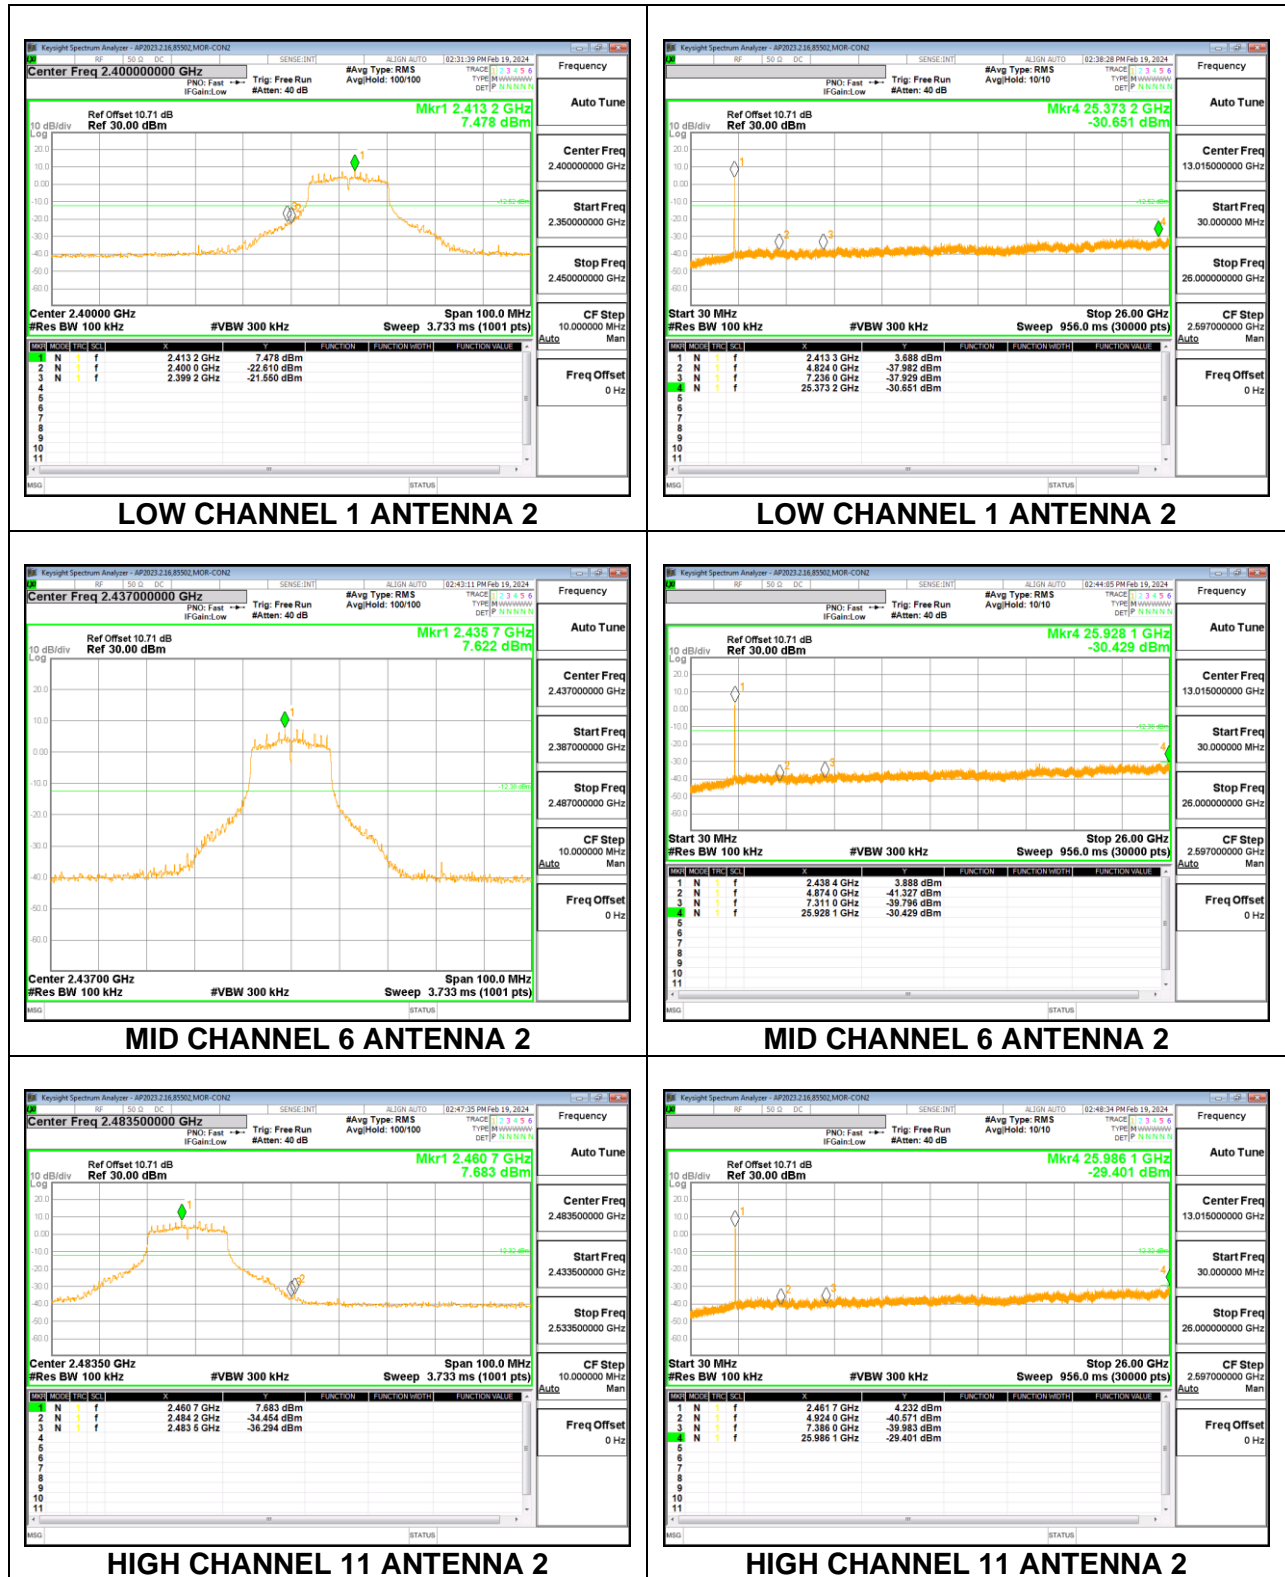

LOW CHANNEL 1 ANTENNA 3

LOW CHANNEL 1 ANTENNA 3

MID CHANNEL 6 ANTENNA 3

MID CHANNEL 6 ANTENNA 3

HIGH CHANNEL 11 ANTENNA 3

HIGH CHANNEL 11 ANTENNA 3

9.7.2. 802.11g MODE

2TX ANTENNA 2 + ANTENNA 3 CDD MODE

LOW CHANNEL 1 ANTENNA 3

LOW CHANNEL 1 ANTENNA 3

MID CHANNEL 6 ANTENNA 3

MID CHANNEL 6 ANTENNA 3

HIGH CHANNEL 11 ANTENNA 3

HIGH CHANNEL 11 ANTENNA 3

9.7.3. 802.11n HT20 MODE

2TX ANTENNA 2 + ANTENNA 3 CDD MODE

LOW CHANNEL 1 ANTENNA 3

LOW CHANNEL 1 ANTENNA 3

MID CHANNEL 6 ANTENNA 3

MID CHANNEL 6 ANTENNA 3

HIGH CHANNEL 11 ANTENNA 3

HIGH CHANNEL 11 ANTENNA 3

9.7.4. 802.11ax HE20 MODE 2TX

2TX ANTENNA 2 + ANTENNA 3 CDD OFDMA MODE: 26T

LOW CHANNEL 1 ANTENNA 3

LOW CHANNEL 1 ANTENNA 3

MID CHANNEL 6 ANTENNA 3

MID CHANNEL 6 ANTENNA 3

HIGH CHANNEL 11 ANTENNA 3

HIGH CHANNEL 11 ANTENNA 3

2TX ANTENNA 2 + ANTENNA 3 CDD OFDMA MODE: 52T

LOW CHANNEL 1 ANTENNA 3