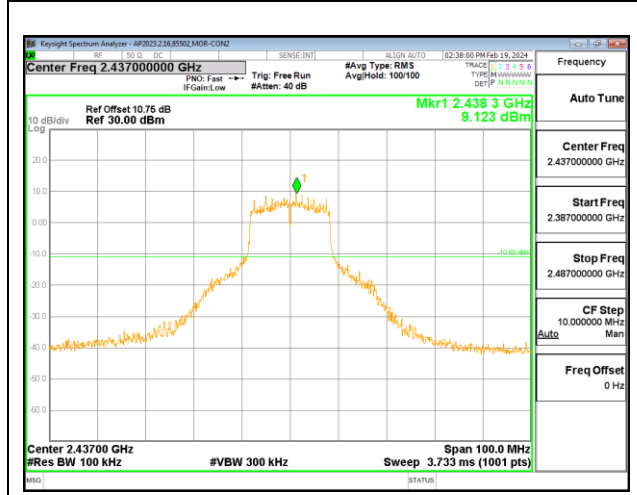

LOW CHANNEL 1 ANTENNA 3

LOW CHANNEL 1 ANTENNA 3

MID CHANNEL 6 ANTENNA 3

MID CHANNEL 6 ANTENNA 3

HIGH CHANNEL 11 ANTENNA 3

HIGH CHANNEL 11 ANTENNA 3

9.7.2. 802.11g MODE

2TX ANTENNA 2 + ANTENNA 3 CDD MODE

LOW CHANNEL 1 ANTENNA 3

LOW CHANNEL 1 ANTENNA 3

MID CHANNEL 6 ANTENNA 3

MID CHANNEL 6 ANTENNA 3

HIGH CHANNEL 11 ANTENNA 3

HIGH CHANNEL 11 ANTENNA 3

9.7.3. 802.11n HT20 MODE

2TX ANTENNA 2 + ANTENNA 3 CDD MODE