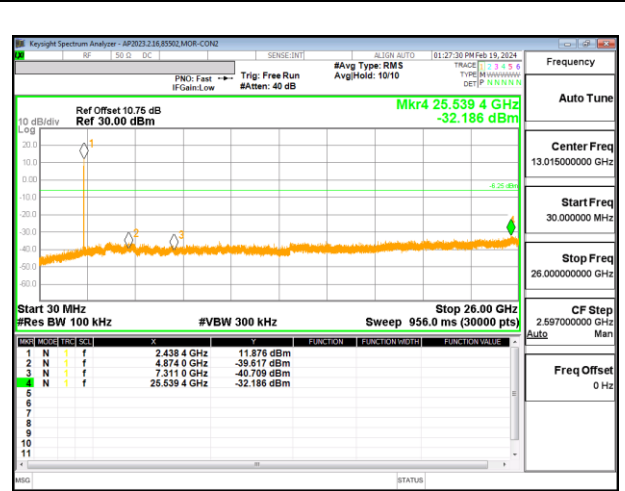

LOW CHANNEL 1 ANTENNA 3

LOW CHANNEL 1 ANTENNA 3

MID CHANNEL 6 ANTENNA 3

MID CHANNEL 6 ANTENNA 3

HIGH CHANNEL 11 ANTENNA 3

HIGH CHANNEL 11 ANTENNA 3

9.7.2. 802.11g MODE

2TX ANTENNA 2 + ANTENNA 3 CDD MODE

LOW CHANNEL 1 ANTENNA 3

LOW CHANNEL 1 ANTENNA 3

MID CHANNEL 6 ANTENNA 3

MID CHANNEL 6 ANTENNA 3

HIGH CHANNEL 11 ANTENNA 3

HIGH CHANNEL 11 ANTENNA 3

9.7.3. 802.11n HT20 MODE

2TX ANTENNA 2 + ANTENNA 3 CDD MODE