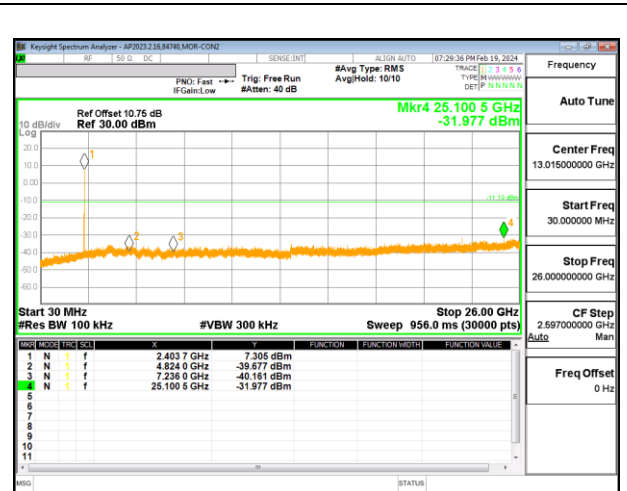

LOW CHANNEL 1 ANTENNA 3

LOW CHANNEL 1 ANTENNA 3

MID CHANNEL 6 ANTENNA 3

MID CHANNEL 6 ANTENNA 3

HIGH CHANNEL 11 ANTENNA 3

HIGH CHANNEL 11 ANTENNA 3

9.7.4. 802.11ax HE20 MODE 2TX

2TX ANTENNA 2 + ANTENNA 3 CDD OFDMA MODE: 26T

LOW CHANNEL 1 ANTENNA 3

LOW CHANNEL 1 ANTENNA 3

MID CHANNEL 6 ANTENNA 3

MID CHANNEL 6 ANTENNA 3

HIGH CHANNEL 11 ANTENNA 3

HIGH CHANNEL 11 ANTENNA 3

2TX ANTENNA 2 + ANTENNA 3 CDD OFDMA MODE: 52T

LOW CHANNEL 1 ANTENNA 3