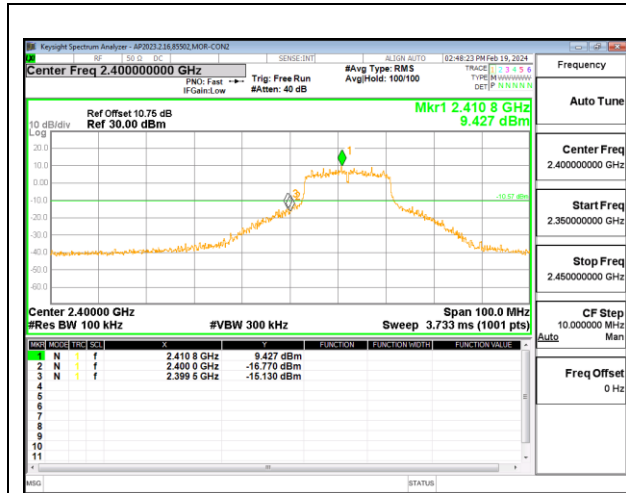

LOW CHANNEL 1 ANTENNA 3

LOW CHANNEL 1 ANTENNA 3

MID CHANNEL 6 ANTENNA 3

MID CHANNEL 6 ANTENNA 3

HIGH CHANNEL 11 ANTENNA 3

HIGH CHANNEL 11 ANTENNA 3

9.7.3. 802.11n HT20 MODE

2TX ANTENNA 2 + ANTENNA 3 CDD MODE

LOW CHANNEL 1 ANTENNA 3

LOW CHANNEL 1 ANTENNA 3

MID CHANNEL 6 ANTENNA 3

MID CHANNEL 6 ANTENNA 3

HIGH CHANNEL 11 ANTENNA 3

HIGH CHANNEL 11 ANTENNA 3

9.7.4. 802.11ax HE20 MODE 2TX

2TX ANTENNA 2 + ANTENNA 3 CDD OFDMA MODE: 26T