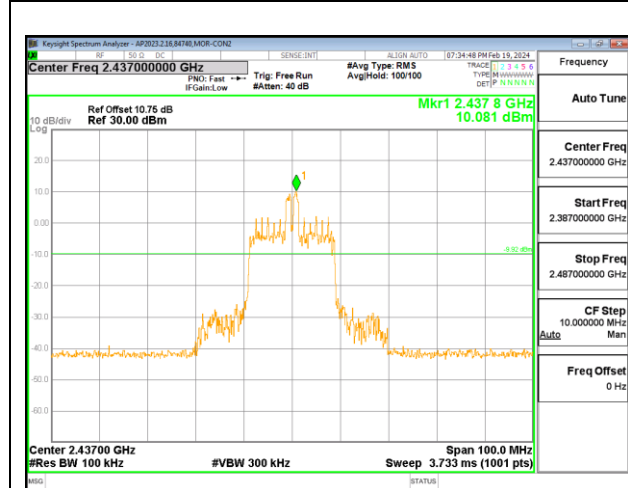

LOW CHANNEL 1 ANTENNA 3

LOW CHANNEL 1 ANTENNA 3

MID CHANNEL 6 ANTENNA 3

MID CHANNEL 6 ANTENNA 3

HIGH CHANNEL 11 ANTENNA 3

HIGH CHANNEL 11 ANTENNA 3

9.7.4. 802.11ax HE20 MODE 2TX

2TX ANTENNA 2 + ANTENNA 3 CDD OFDMA MODE: 26T

LOW CHANNEL 1 ANTENNA 3

LOW CHANNEL 1 ANTENNA 3

MID CHANNEL 6 ANTENNA 3

MID CHANNEL 6 ANTENNA 3

HIGH CHANNEL 11 ANTENNA 3

HIGH CHANNEL 11 ANTENNA 3

2TX ANTENNA 2 + ANTENNA 3 CDD OFDMA MODE: 52T

LOW CHANNEL 1 ANTENNA 3