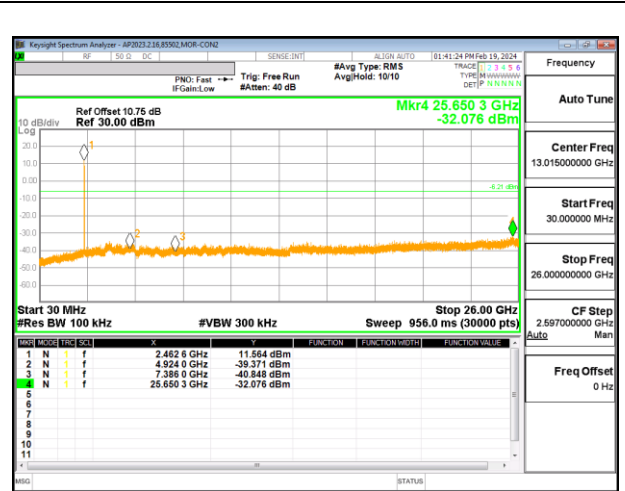

LOW CHANNEL 1 ANTENNA 3

LOW CHANNEL 1 ANTENNA 3

MID CHANNEL 6 ANTENNA 3

MID CHANNEL 6 ANTENNA 3

HIGH CHANNEL 11 ANTENNA 3

HIGH CHANNEL 11 ANTENNA 3

9.7.2. 802.11g MODE

2TX ANTENNA 2 + ANTENNA 3 CDD MODE

LOW CHANNEL 1 ANTENNA 3

LOW CHANNEL 1 ANTENNA 3

MID CHANNEL 6 ANTENNA 3

MID CHANNEL 6 ANTENNA 3

HIGH CHANNEL 11 ANTENNA 3

HIGH CHANNEL 11 ANTENNA 3

9.7.3. 802.11n HT20 MODE

2TX ANTENNA 2 + ANTENNA 3 CDD MODE

LOW CHANNEL 1 ANTENNA 3

LOW CHANNEL 1 ANTENNA 3

MID CHANNEL 6 ANTENNA 3

MID CHANNEL 6 ANTENNA 3

HIGH CHANNEL 11 ANTENNA 3

HIGH CHANNEL 11 ANTENNA 3

9.7.4. 802.11ax HE20 MODE 2TX

2TX ANTENNA 2 + ANTENNA 3 CDD OFDMA MODE: 26T