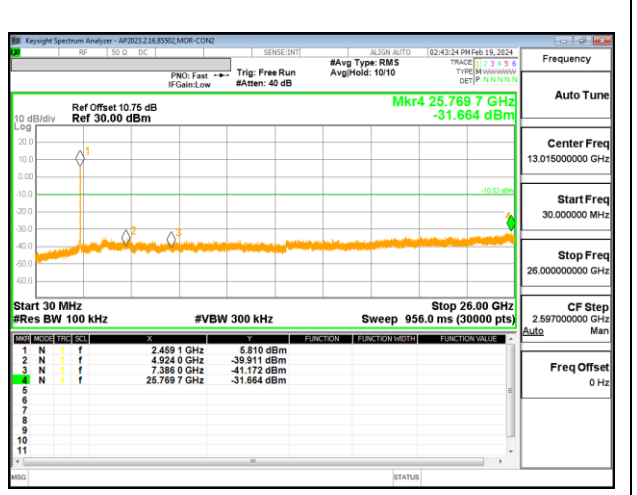

LOW CHANNEL 1 ANTENNA 3

LOW CHANNEL 1 ANTENNA 3

MID CHANNEL 6 ANTENNA 3

MID CHANNEL 6 ANTENNA 3

HIGH CHANNEL 11 ANTENNA 3

HIGH CHANNEL 11 ANTENNA 3

9.7.3. 802.11n HT20 MODE

2TX ANTENNA 2 + ANTENNA 3 CDD MODE

LOW CHANNEL 1 ANTENNA 3

LOW CHANNEL 1 ANTENNA 3

MID CHANNEL 6 ANTENNA 3

MID CHANNEL 6 ANTENNA 3

HIGH CHANNEL 11 ANTENNA 3

HIGH CHANNEL 11 ANTENNA 3

9.7.4. 802.11ax HE20 MODE 2TX

2TX ANTENNA 2 + ANTENNA 3 CDD OFDMA MODE: 26T