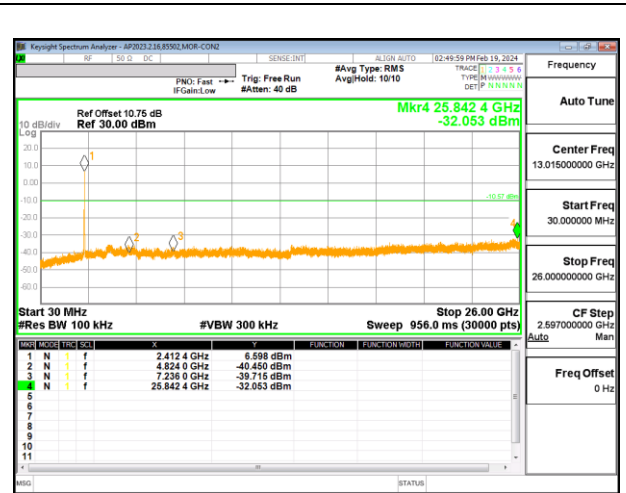

LOW CHANNEL 1 ANTENNA 3

LOW CHANNEL 1 ANTENNA 3

MID CHANNEL 6 ANTENNA 3

MID CHANNEL 6 ANTENNA 3

HIGH CHANNEL 11 ANTENNA 3

HIGH CHANNEL 11 ANTENNA 3

9.7.3. 802.11n HT20 MODE

2TX ANTENNA 2 + ANTENNA 3 CDD MODE

LOW CHANNEL 1 ANTENNA 3

LOW CHANNEL 1 ANTENNA 3

MID CHANNEL 6 ANTENNA 3

MID CHANNEL 6 ANTENNA 3

HIGH CHANNEL 11 ANTENNA 3

HIGH CHANNEL 11 ANTENNA 3

9.7.4. 802.11ax HE20 MODE 2TX

2TX ANTENNA 2 + ANTENNA 3 CDD OFDMA MODE: 26T