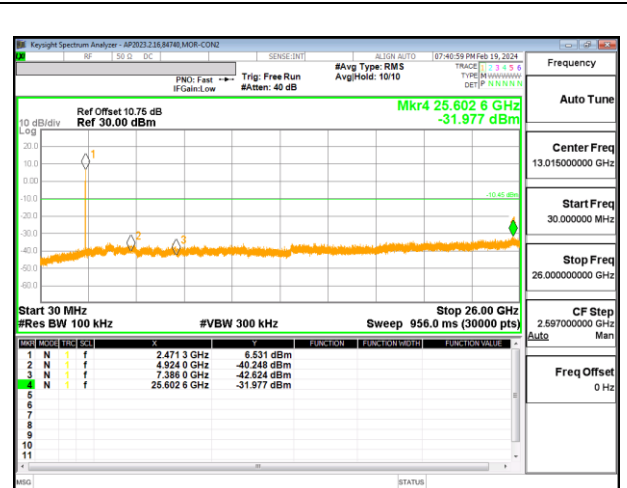

LOW CHANNEL 1 ANTENNA 3

LOW CHANNEL 1 ANTENNA 3

MID CHANNEL 6 ANTENNA 3

MID CHANNEL 6 ANTENNA 3

HIGH CHANNEL 11 ANTENNA 3

HIGH CHANNEL 11 ANTENNA 3

2TX ANTENNA 2 + ANTENNA 3 CDD OFDMA MODE: 52T

LOW CHANNEL 1 ANTENNA 3

LOW CHANNEL 1 ANTENNA 3

MID CHANNEL 6 ANTENNA 3

MID CHANNEL 6 ANTENNA 3

HIGH CHANNEL 11 ANTENNA 3

HIGH CHANNEL 11 ANTENNA 3

2TX ANTENNA 2 + ANTENNA 3 CDD OFDMA MODE: 106T