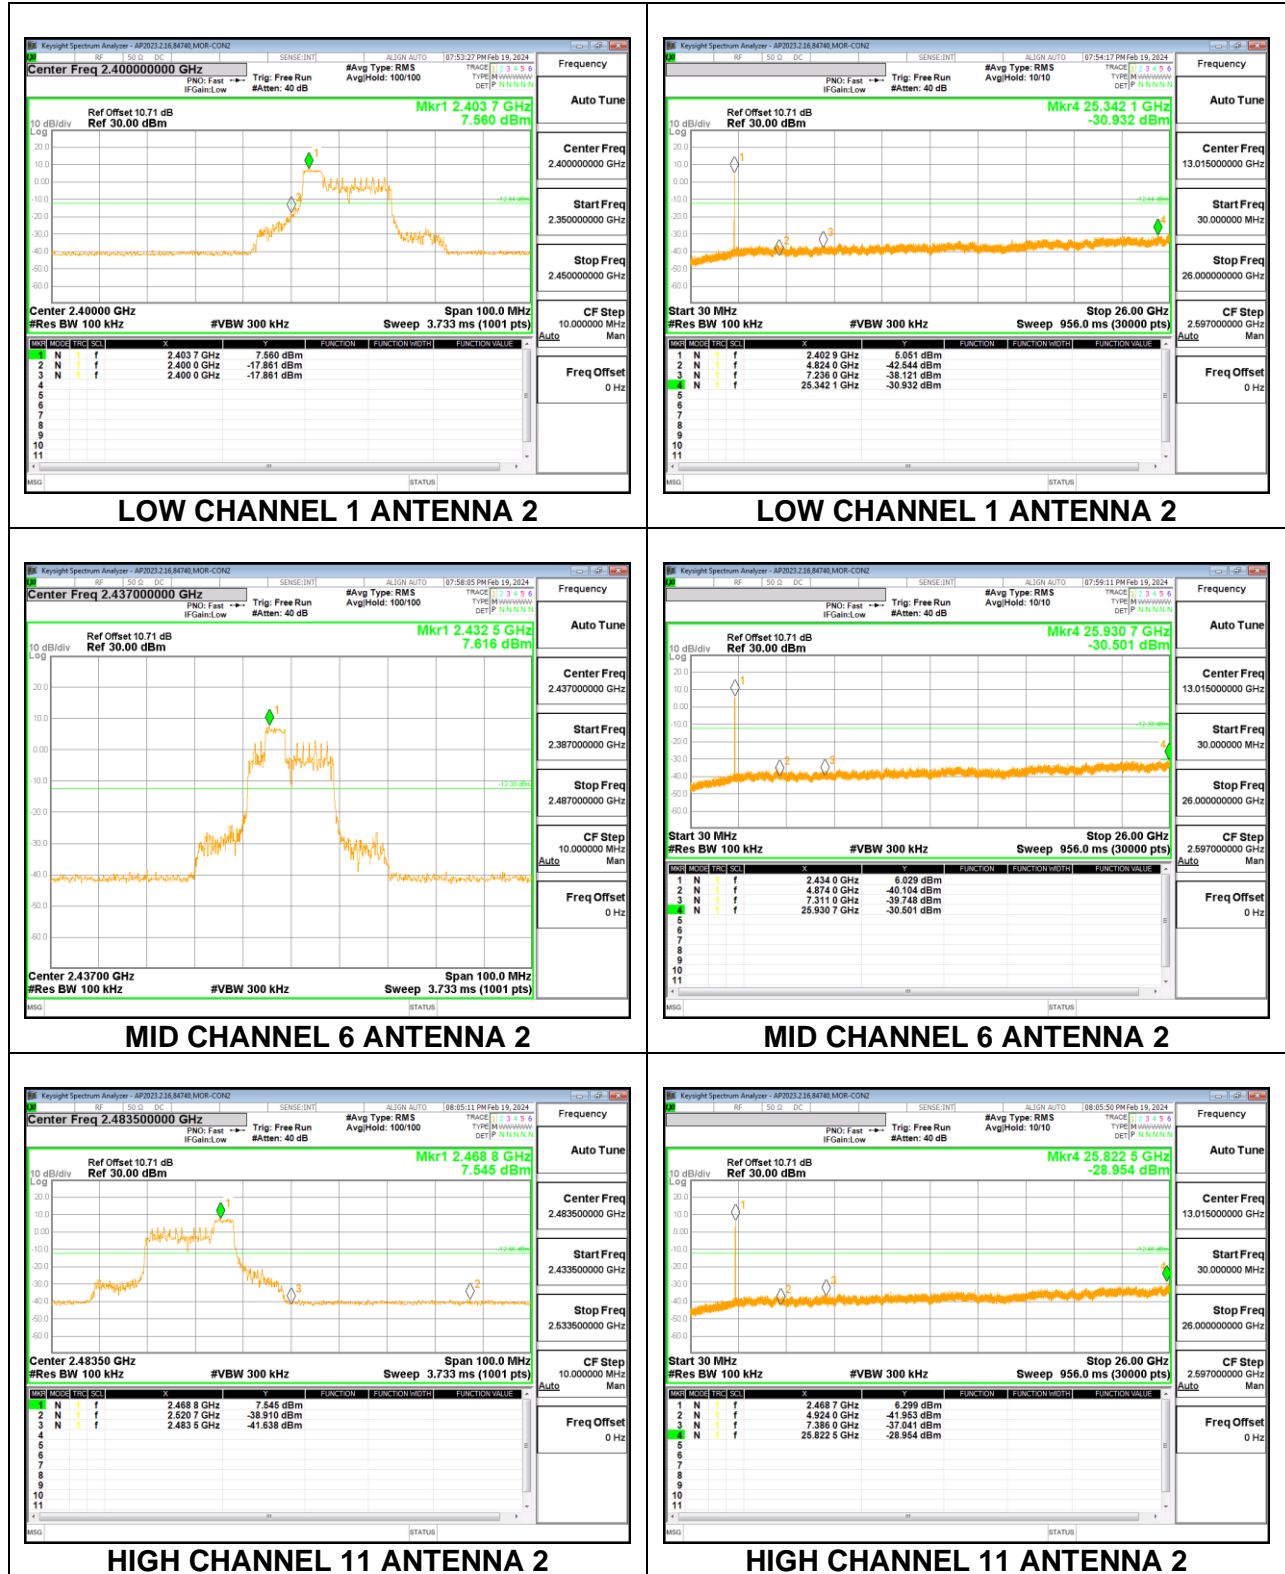

LOW CHANNEL 1 ANTENNA 3

LOW CHANNEL 1 ANTENNA 3

MID CHANNEL 6 ANTENNA 3

MID CHANNEL 6 ANTENNA 3

HIGH CHANNEL 11 ANTENNA 3

HIGH CHANNEL 11 ANTENNA 3

9.7.4. 802.11ax HE20 MODE 2TX

2TX ANTENNA 2 + ANTENNA 3 CDD OFDMA MODE: 26T

LOW CHANNEL 1 ANTENNA 3

LOW CHANNEL 1 ANTENNA 3

MID CHANNEL 6 ANTENNA 3

MID CHANNEL 6 ANTENNA 3

HIGH CHANNEL 11 ANTENNA 3

HIGH CHANNEL 11 ANTENNA 3

2TX ANTENNA 2 + ANTENNA 3 CDD OFDMA MODE: 52T

LOW CHANNEL 1 ANTENNA 3

LOW CHANNEL 1 ANTENNA 3

MID CHANNEL 6 ANTENNA 3

MID CHANNEL 6 ANTENNA 3

HIGH CHANNEL 11 ANTENNA 3

HIGH CHANNEL 11 ANTENNA 3

2TX ANTENNA 2 + ANTENNA 3 CDD OFDMA MODE: 106T