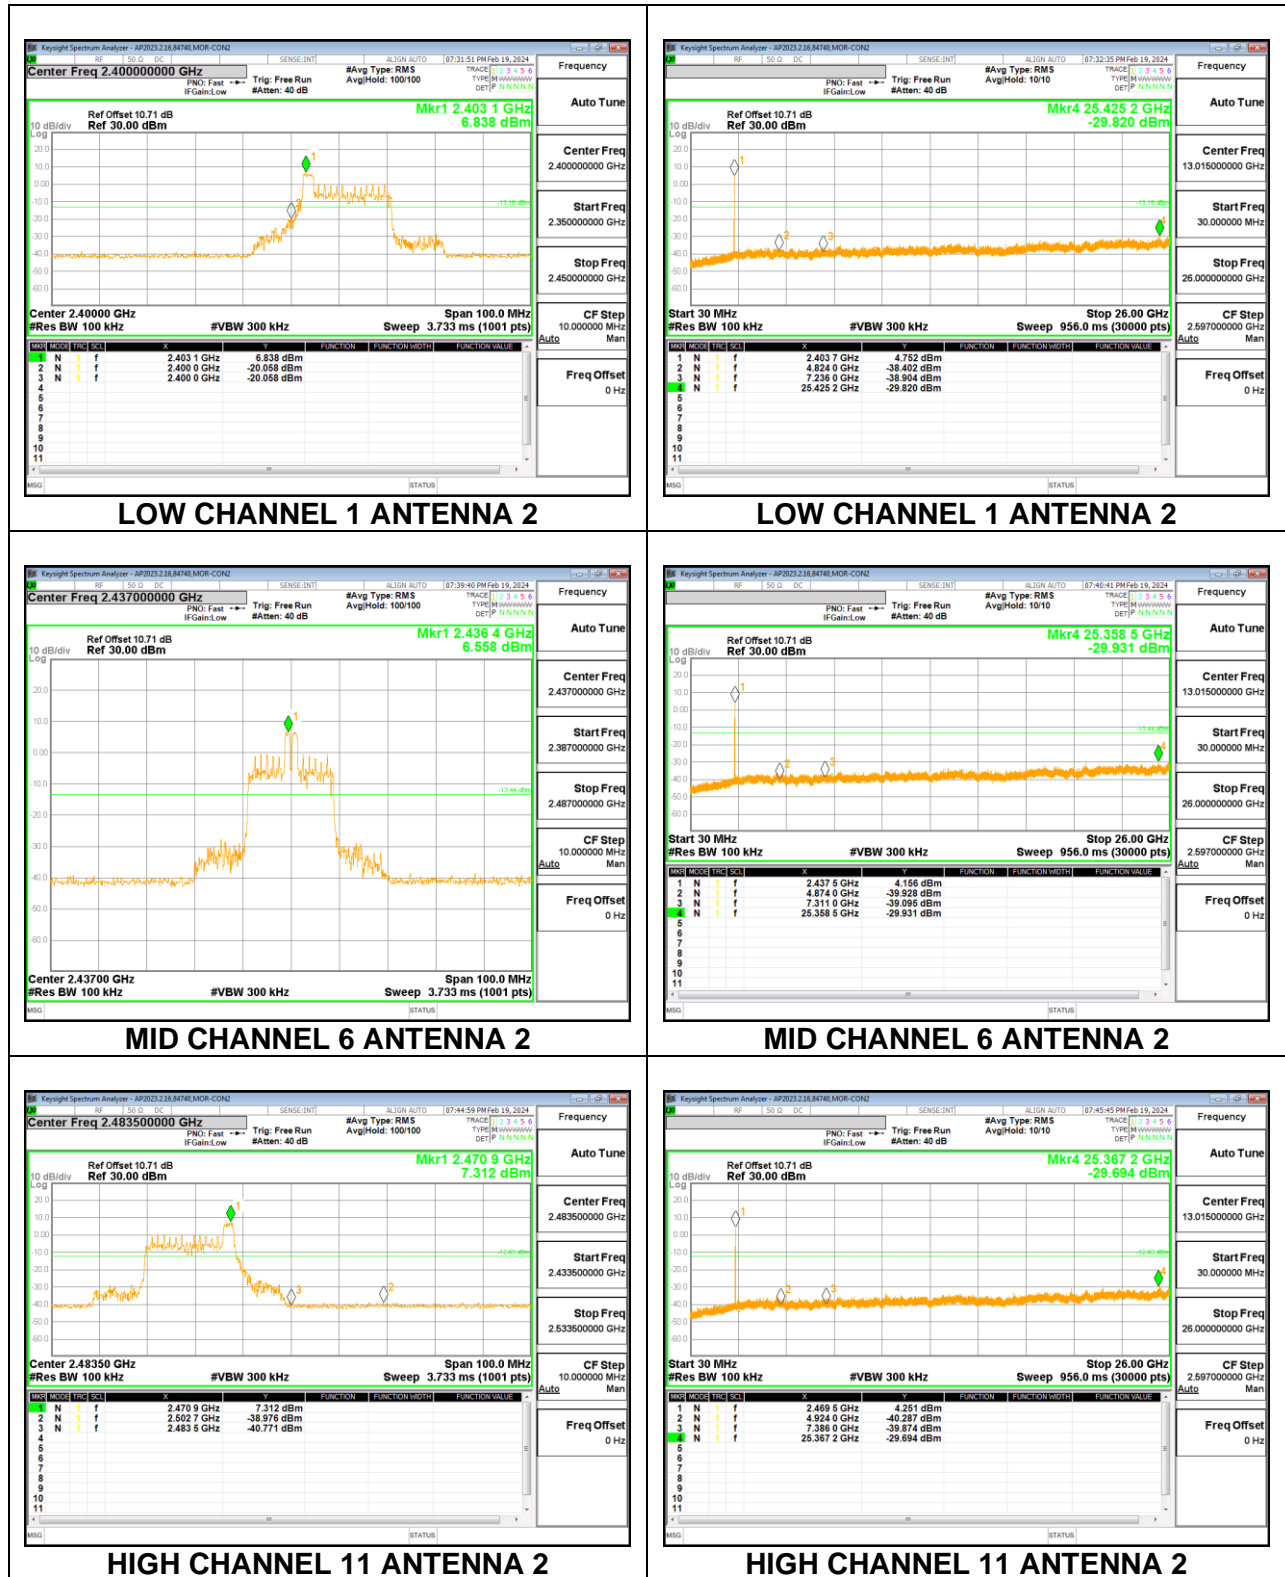

LOW CHANNEL 1 ANTENNA 3

LOW CHANNEL 1 ANTENNA 3

MID CHANNEL 6 ANTENNA 3

MID CHANNEL 6 ANTENNA 3

HIGH CHANNEL 11 ANTENNA 3

HIGH CHANNEL 11 ANTENNA 3

9.7.3. 802.11n HT20 MODE

2TX ANTENNA 2 + ANTENNA 3 CDD MODE

LOW CHANNEL 1 ANTENNA 3

LOW CHANNEL 1 ANTENNA 3

MID CHANNEL 6 ANTENNA 3

MID CHANNEL 6 ANTENNA 3

HIGH CHANNEL 11 ANTENNA 3

HIGH CHANNEL 11 ANTENNA 3

9.7.4. 802.11ax HE20 MODE 2TX

2TX ANTENNA 2 + ANTENNA 3 CDD OFDMA MODE: 26T

LOW CHANNEL 1 ANTENNA 3

LOW CHANNEL 1 ANTENNA 3

MID CHANNEL 6 ANTENNA 3

MID CHANNEL 6 ANTENNA 3

HIGH CHANNEL 11 ANTENNA 3

HIGH CHANNEL 11 ANTENNA 3

2TX ANTENNA 2 + ANTENNA 3 CDD OFDMA MODE: 52T

LOW CHANNEL 1 ANTENNA 3

LOW CHANNEL 1 ANTENNA 3

MID CHANNEL 6 ANTENNA 3

MID CHANNEL 6 ANTENNA 3

HIGH CHANNEL 11 ANTENNA 3

HIGH CHANNEL 11 ANTENNA 3

2TX ANTENNA 2 + ANTENNA 3 CDD OFDMA MODE: 106T