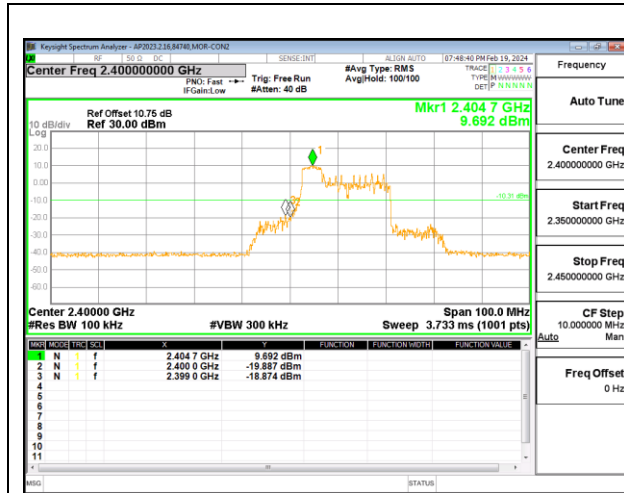

LOW CHANNEL 1 ANTENNA 3

LOW CHANNEL 1 ANTENNA 3

MID CHANNEL 6 ANTENNA 3

MID CHANNEL 6 ANTENNA 3

HIGH CHANNEL 11 ANTENNA 3

HIGH CHANNEL 11 ANTENNA 3

2TX ANTENNA 2 + ANTENNA 3 CDD OFDMA MODE: 52T

LOW CHANNEL 1 ANTENNA 3

LOW CHANNEL 1 ANTENNA 3

MID CHANNEL 6 ANTENNA 3

MID CHANNEL 6 ANTENNA 3

HIGH CHANNEL 11 ANTENNA 3

HIGH CHANNEL 11 ANTENNA 3

2TX ANTENNA 2 + ANTENNA 3 CDD OFDMA MODE: 106T