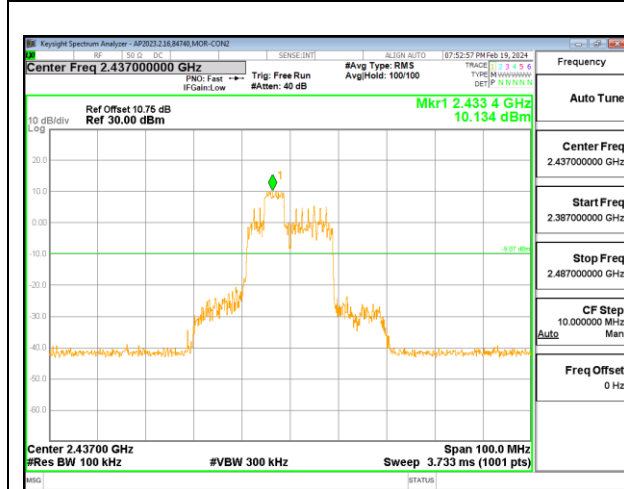

LOW CHANNEL 1 ANTENNA 3

LOW CHANNEL 1 ANTENNA 3

MID CHANNEL 6 ANTENNA 3

MID CHANNEL 6 ANTENNA 3

HIGH CHANNEL 11 ANTENNA 3

HIGH CHANNEL 11 ANTENNA 3

2TX ANTENNA 2 + ANTENNA 3 CDD OFDMA MODE: 52T

LOW CHANNEL 1 ANTENNA 3

LOW CHANNEL 1 ANTENNA 3

MID CHANNEL 6 ANTENNA 3

MID CHANNEL 6 ANTENNA 3

HIGH CHANNEL 11 ANTENNA 3

HIGH CHANNEL 11 ANTENNA 3

2TX ANTENNA 2 + ANTENNA 3 CDD OFDMA MODE: 106T