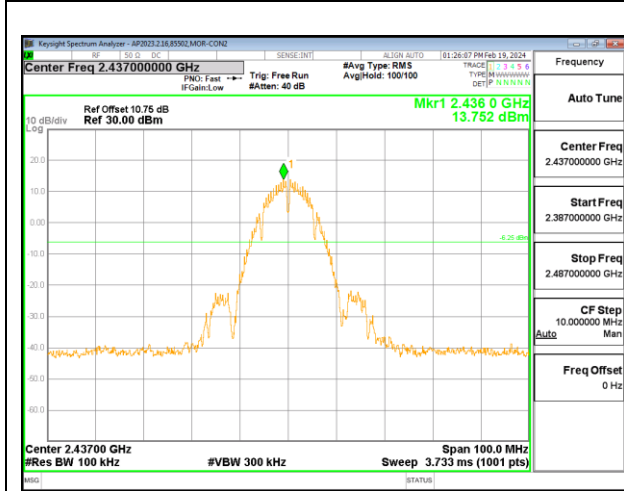

LOW CHANNEL 1 ANTENNA 3

LOW CHANNEL 1 ANTENNA 3

MID CHANNEL 6 ANTENNA 3

MID CHANNEL 6 ANTENNA 3

HIGH CHANNEL 11 ANTENNA 3

HIGH CHANNEL 11 ANTENNA 3

9.7.2. 802.11g MODE

2TX ANTENNA 2 + ANTENNA 3 CDD MODE

LOW CHANNEL 1 ANTENNA 3

LOW CHANNEL 1 ANTENNA 3

MID CHANNEL 6 ANTENNA 3

MID CHANNEL 6 ANTENNA 3

HIGH CHANNEL 11 ANTENNA 3

HIGH CHANNEL 11 ANTENNA 3

9.7.3. 802.11n HT20 MODE

2TX ANTENNA 2 + ANTENNA 3 CDD MODE