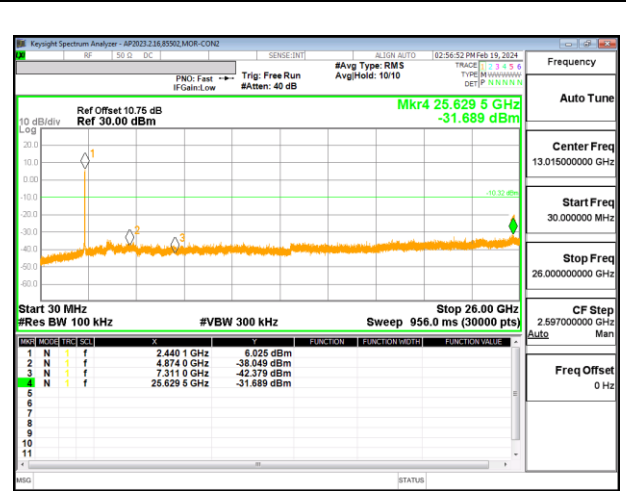

LOW CHANNEL 1 ANTENNA 3

LOW CHANNEL 1 ANTENNA 3

MID CHANNEL 6 ANTENNA 3

MID CHANNEL 6 ANTENNA 3

HIGH CHANNEL 11 ANTENNA 3

HIGH CHANNEL 11 ANTENNA 3

9.7.3. 802.11n HT20 MODE

2TX ANTENNA 2 + ANTENNA 3 CDD MODE

LOW CHANNEL 1 ANTENNA 3

LOW CHANNEL 1 ANTENNA 3

MID CHANNEL 6 ANTENNA 3

MID CHANNEL 6 ANTENNA 3

HIGH CHANNEL 11 ANTENNA 3

HIGH CHANNEL 11 ANTENNA 3

9.7.4. 802.11ax HE20 MODE 2TX

2TX ANTENNA 2 + ANTENNA 3 CDD OFDMA MODE: 26T