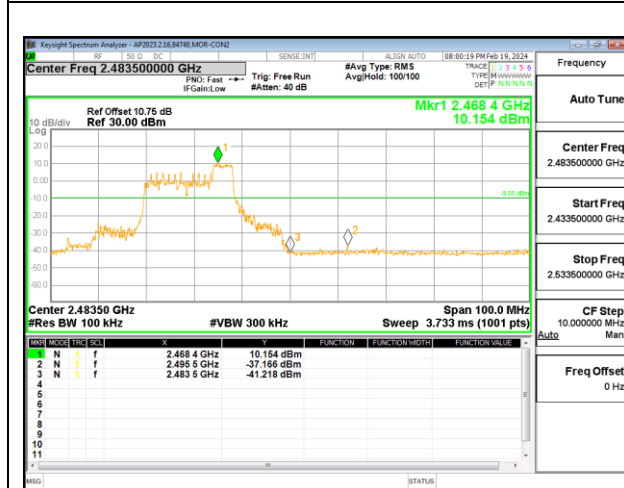

LOW CHANNEL 1 ANTENNA 3

LOW CHANNEL 1 ANTENNA 3

MID CHANNEL 6 ANTENNA 3

MID CHANNEL 6 ANTENNA 3

HIGH CHANNEL 11 ANTENNA 3

HIGH CHANNEL 11 ANTENNA 3

2TX ANTENNA 2 + ANTENNA 3 CDD OFDMA MODE: 52T

LOW CHANNEL 1 ANTENNA 3

LOW CHANNEL 1 ANTENNA 3

MID CHANNEL 6 ANTENNA 3

MID CHANNEL 6 ANTENNA 3

HIGH CHANNEL 11 ANTENNA 3

HIGH CHANNEL 11 ANTENNA 3

2TX ANTENNA 2 + ANTENNA 3 CDD OFDMA MODE: 106T