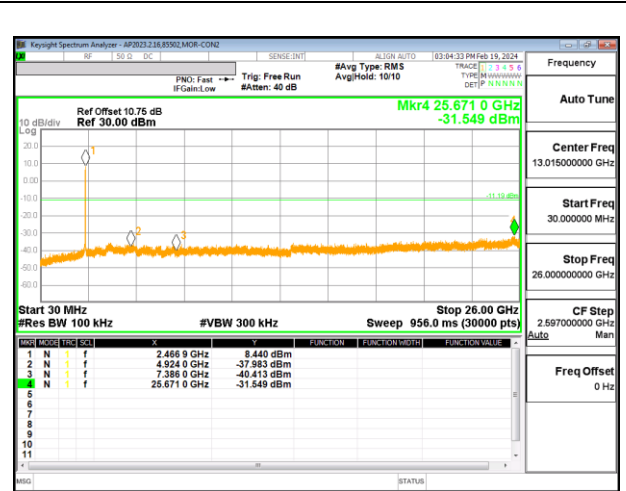

LOW CHANNEL 1 ANTENNA 3

LOW CHANNEL 1 ANTENNA 3

MID CHANNEL 6 ANTENNA 3

MID CHANNEL 6 ANTENNA 3

HIGH CHANNEL 11 ANTENNA 3

HIGH CHANNEL 11 ANTENNA 3

9.7.4. 802.11ax HE20 MODE 2TX

2TX ANTENNA 2 + ANTENNA 3 CDD OFDMA MODE: 26T

LOW CHANNEL 1 ANTENNA 3

LOW CHANNEL 1 ANTENNA 3

MID CHANNEL 6 ANTENNA 3

MID CHANNEL 6 ANTENNA 3

HIGH CHANNEL 11 ANTENNA 3

HIGH CHANNEL 11 ANTENNA 3

2TX ANTENNA 2 + ANTENNA 3 CDD OFDMA MODE: 52T

LOW CHANNEL 1 ANTENNA 3