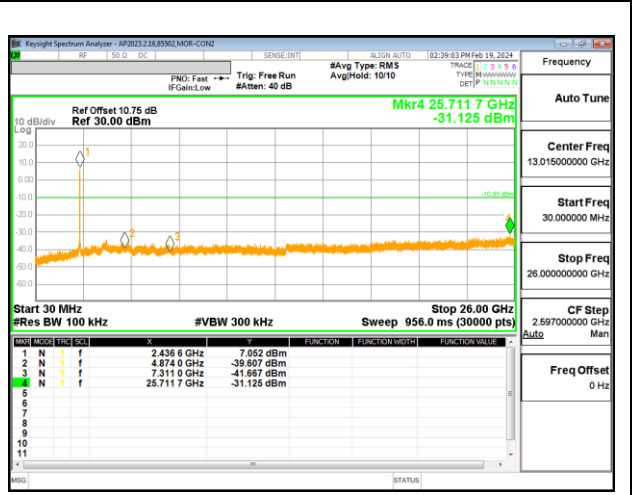

LOW CHANNEL 1 ANTENNA 3

LOW CHANNEL 1 ANTENNA 3

MID CHANNEL 6 ANTENNA 3

MID CHANNEL 6 ANTENNA 3

HIGH CHANNEL 11 ANTENNA 3

HIGH CHANNEL 11 ANTENNA 3

9.7.2. 802.11g MODE

2TX ANTENNA 2 + ANTENNA 3 CDD MODE

LOW CHANNEL 1 ANTENNA 3

LOW CHANNEL 1 ANTENNA 3

MID CHANNEL 6 ANTENNA 3

MID CHANNEL 6 ANTENNA 3

HIGH CHANNEL 11 ANTENNA 3

HIGH CHANNEL 11 ANTENNA 3

9.7.3. 802.11n HT20 MODE

2TX ANTENNA 2 + ANTENNA 3 CDD MODE