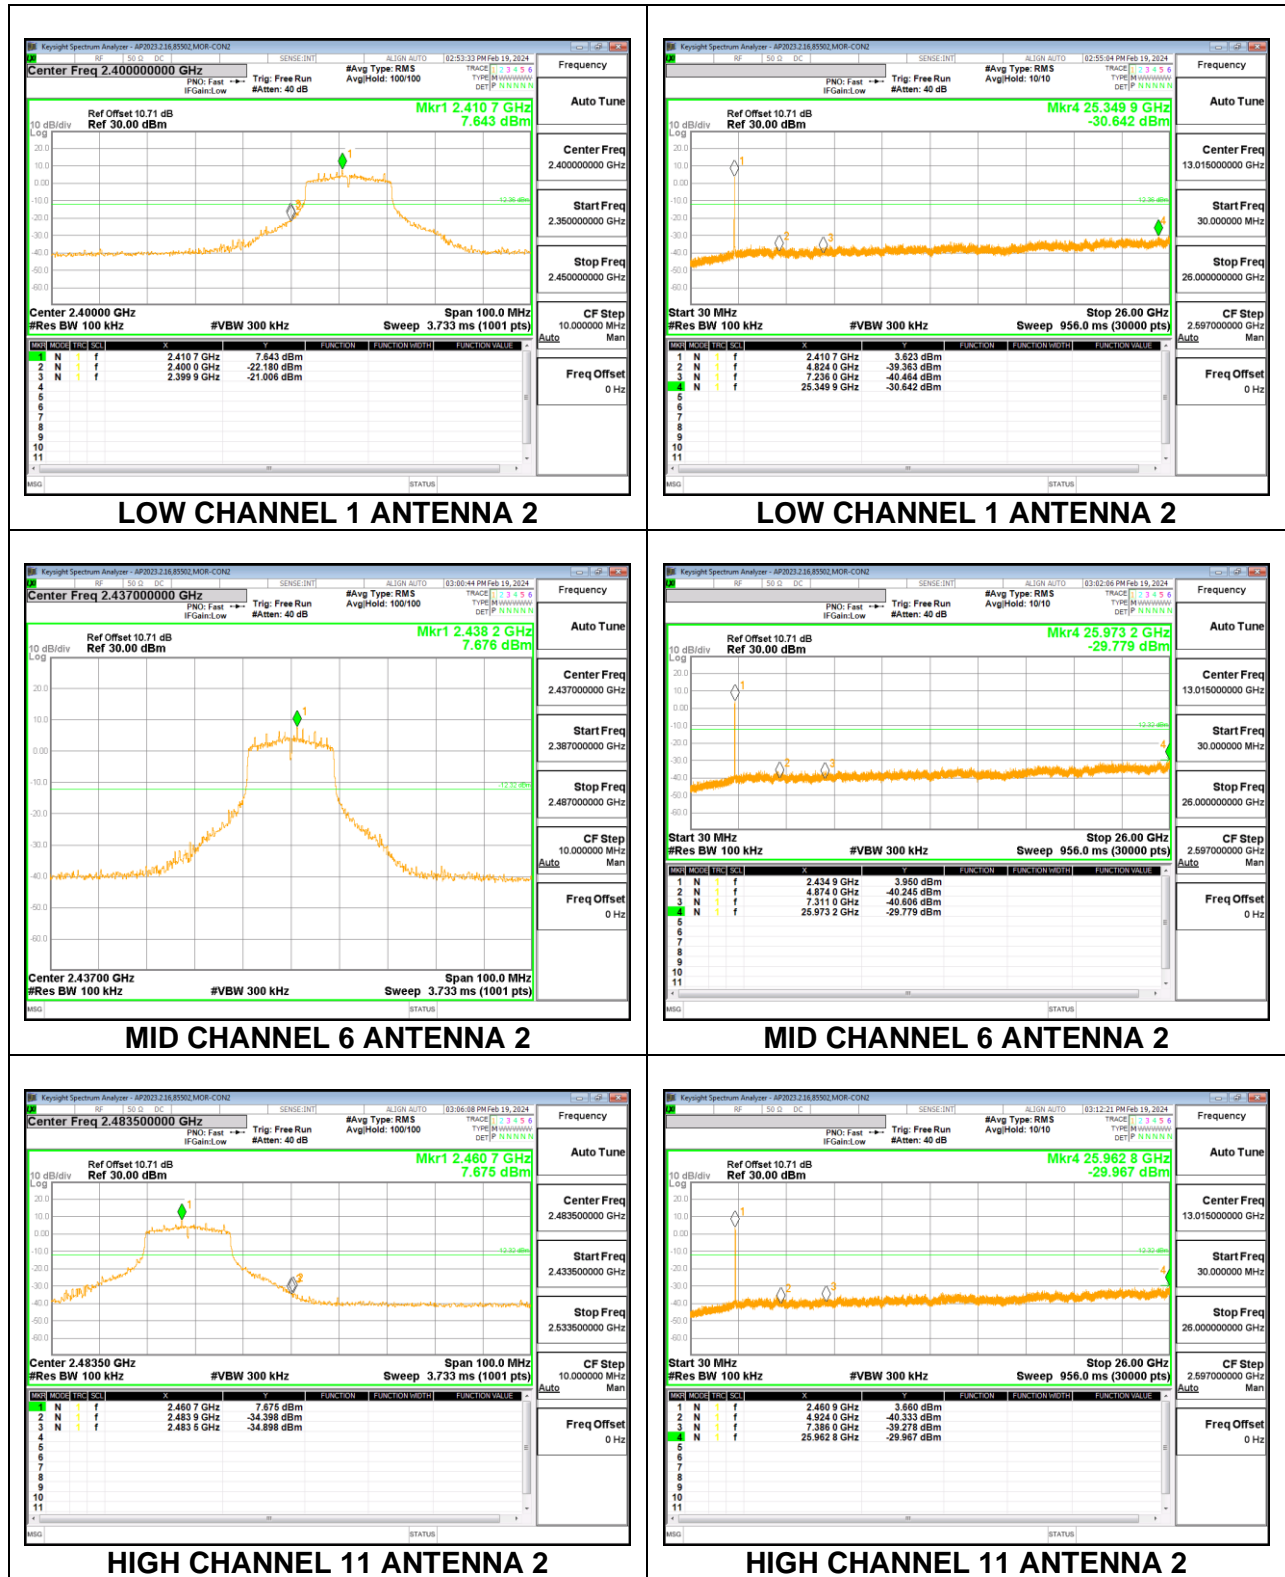

LOW CHANNEL 1 ANTENNA 3

LOW CHANNEL 1 ANTENNA 3

MID CHANNEL 6 ANTENNA 3

MID CHANNEL 6 ANTENNA 3

HIGH CHANNEL 11 ANTENNA 3

HIGH CHANNEL 11 ANTENNA 3

9.7.2. 802.11g MODE

2TX ANTENNA 2 + ANTENNA 3 CDD MODE

LOW CHANNEL 1 ANTENNA 3

LOW CHANNEL 1 ANTENNA 3

MID CHANNEL 6 ANTENNA 3

MID CHANNEL 6 ANTENNA 3

HIGH CHANNEL 11 ANTENNA 3

HIGH CHANNEL 11 ANTENNA 3

9.7.3. 802.11n HT20 MODE

2TX ANTENNA 2 + ANTENNA 3 CDD MODE

LOW CHANNEL 1 ANTENNA 3

LOW CHANNEL 1 ANTENNA 3

MID CHANNEL 6 ANTENNA 3

MID CHANNEL 6 ANTENNA 3

HIGH CHANNEL 11 ANTENNA 3

HIGH CHANNEL 11 ANTENNA 3

9.7.4. 802.11ax HE20 MODE 2TX

2TX ANTENNA 2 + ANTENNA 3 CDD OFDMA MODE: 26T

LOW CHANNEL 1 ANTENNA 3

LOW CHANNEL 1 ANTENNA 3

MID CHANNEL 6 ANTENNA 3

MID CHANNEL 6 ANTENNA 3

HIGH CHANNEL 11 ANTENNA 3

HIGH CHANNEL 11 ANTENNA 3

2TX ANTENNA 2 + ANTENNA 3 CDD OFDMA MODE: 52T

LOW CHANNEL 1 ANTENNA 3