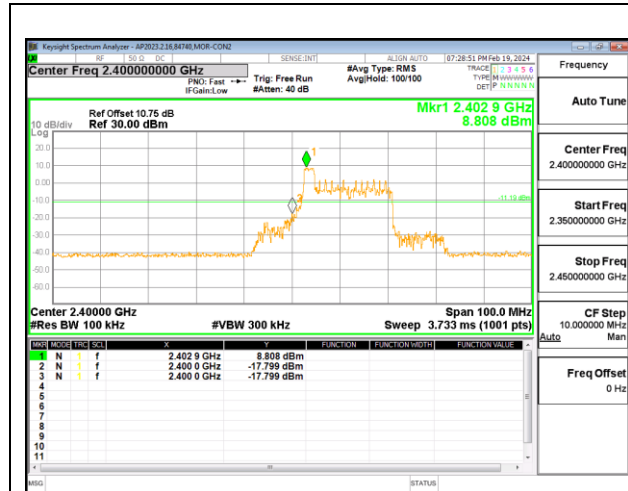

LOW CHANNEL 1 ANTENNA 3

LOW CHANNEL 1 ANTENNA 3

MID CHANNEL 6 ANTENNA 3

MID CHANNEL 6 ANTENNA 3

HIGH CHANNEL 11 ANTENNA 3

HIGH CHANNEL 11 ANTENNA 3

9.7.4. 802.11ax HE20 MODE 2TX

2TX ANTENNA 2 + ANTENNA 3 CDD OFDMA MODE: 26T

LOW CHANNEL 1 ANTENNA 3

LOW CHANNEL 1 ANTENNA 3

MID CHANNEL 6 ANTENNA 3

MID CHANNEL 6 ANTENNA 3

HIGH CHANNEL 11 ANTENNA 3

HIGH CHANNEL 11 ANTENNA 3

2TX ANTENNA 2 + ANTENNA 3 CDD OFDMA MODE: 52T

LOW CHANNEL 1 ANTENNA 3