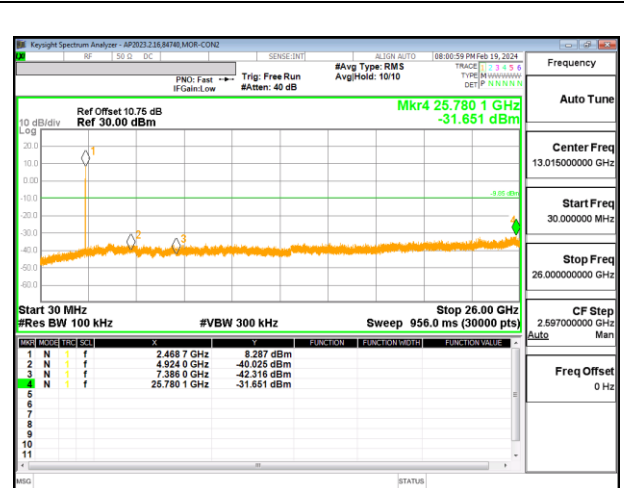

LOW CHANNEL 1 ANTENNA 3

LOW CHANNEL 1 ANTENNA 3

MID CHANNEL 6 ANTENNA 3

MID CHANNEL 6 ANTENNA 3

HIGH CHANNEL 11 ANTENNA 3

HIGH CHANNEL 11 ANTENNA 3

2TX ANTENNA 2 + ANTENNA 3 CDD OFDMA MODE: 52T

LOW CHANNEL 1 ANTENNA 3

LOW CHANNEL 1 ANTENNA 3

MID CHANNEL 6 ANTENNA 3

MID CHANNEL 6 ANTENNA 3

HIGH CHANNEL 11 ANTENNA 3

HIGH CHANNEL 11 ANTENNA 3

2TX ANTENNA 2 + ANTENNA 3 CDD OFDMA MODE: 106T