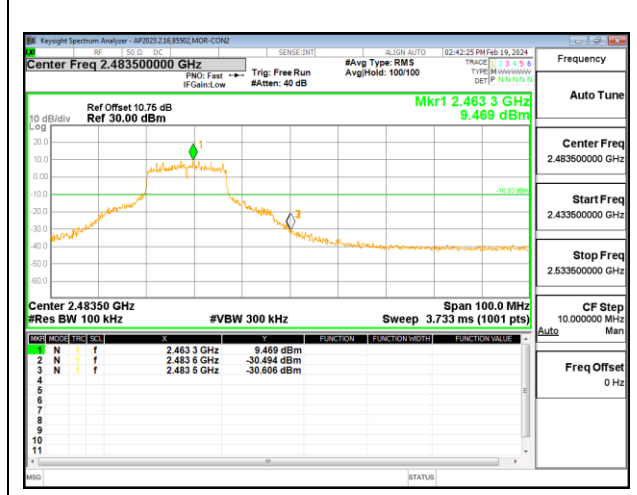

LOW CHANNEL 1 ANTENNA 3

LOW CHANNEL 1 ANTENNA 3

MID CHANNEL 6 ANTENNA 3

MID CHANNEL 6 ANTENNA 3

HIGH CHANNEL 11 ANTENNA 3

HIGH CHANNEL 11 ANTENNA 3

9.7.3. 802.11n HT20 MODE

2TX ANTENNA 2 + ANTENNA 3 CDD MODE

LOW CHANNEL 1 ANTENNA 3

LOW CHANNEL 1 ANTENNA 3

MID CHANNEL 6 ANTENNA 3

MID CHANNEL 6 ANTENNA 3

HIGH CHANNEL 11 ANTENNA 3

HIGH CHANNEL 11 ANTENNA 3

9.7.4. 802.11ax HE20 MODE 2TX

2TX ANTENNA 2 + ANTENNA 3 CDD OFDMA MODE: 26T