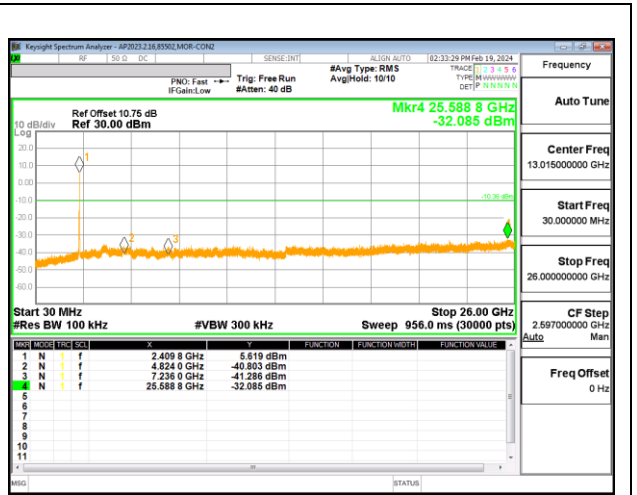

LOW CHANNEL 1 ANTENNA 3

LOW CHANNEL 1 ANTENNA 3

MID CHANNEL 6 ANTENNA 3

MID CHANNEL 6 ANTENNA 3

HIGH CHANNEL 11 ANTENNA 3

HIGH CHANNEL 11 ANTENNA 3

9.7.2. 802.11g MODE

2TX ANTENNA 2 + ANTENNA 3 CDD MODE

LOW CHANNEL 1 ANTENNA 3

LOW CHANNEL 1 ANTENNA 3

MID CHANNEL 6 ANTENNA 3

MID CHANNEL 6 ANTENNA 3

HIGH CHANNEL 11 ANTENNA 3

HIGH CHANNEL 11 ANTENNA 3

9.7.3. 802.11n HT20 MODE

2TX ANTENNA 2 + ANTENNA 3 CDD MODE