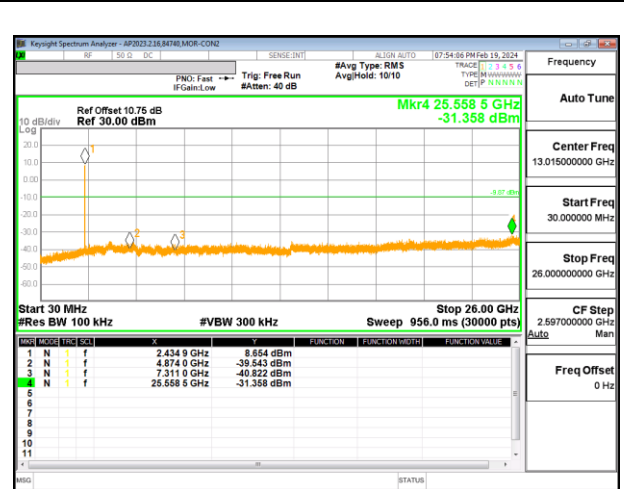

LOW CHANNEL 1 ANTENNA 3

LOW CHANNEL 1 ANTENNA 3

MID CHANNEL 6 ANTENNA 3

MID CHANNEL 6 ANTENNA 3

HIGH CHANNEL 11 ANTENNA 3

HIGH CHANNEL 11 ANTENNA 3

2TX ANTENNA 2 + ANTENNA 3 CDD OFDMA MODE: 52T

LOW CHANNEL 1 ANTENNA 3

LOW CHANNEL 1 ANTENNA 3

MID CHANNEL 6 ANTENNA 3

MID CHANNEL 6 ANTENNA 3

HIGH CHANNEL 11 ANTENNA 3

HIGH CHANNEL 11 ANTENNA 3

2TX ANTENNA 2 + ANTENNA 3 CDD OFDMA MODE: 106T