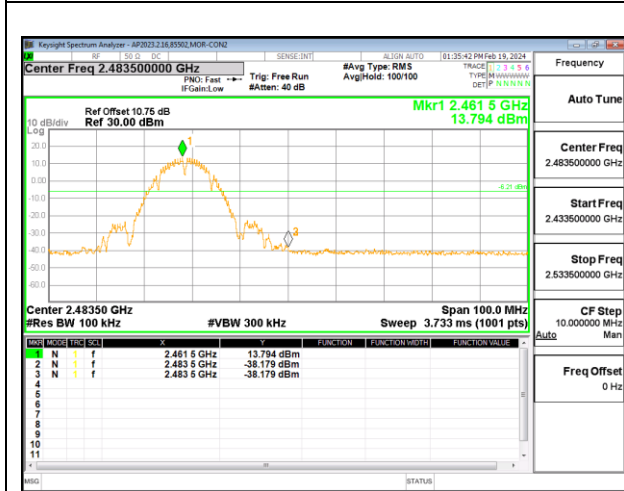

LOW CHANNEL 1 ANTENNA 3

LOW CHANNEL 1 ANTENNA 3

MID CHANNEL 6 ANTENNA 3

MID CHANNEL 6 ANTENNA 3

HIGH CHANNEL 11 ANTENNA 3

HIGH CHANNEL 11 ANTENNA 3

9.7.2. 802.11g MODE

2TX ANTENNA 2 + ANTENNA 3 CDD MODE

LOW CHANNEL 1 ANTENNA 3

LOW CHANNEL 1 ANTENNA 3

MID CHANNEL 6 ANTENNA 3

MID CHANNEL 6 ANTENNA 3

HIGH CHANNEL 11 ANTENNA 3

HIGH CHANNEL 11 ANTENNA 3

9.7.3. 802.11n HT20 MODE

2TX ANTENNA 2 + ANTENNA 3 CDD MODE

LOW CHANNEL 1 ANTENNA 3

LOW CHANNEL 1 ANTENNA 3

MID CHANNEL 6 ANTENNA 3

MID CHANNEL 6 ANTENNA 3

HIGH CHANNEL 11 ANTENNA 3

HIGH CHANNEL 11 ANTENNA 3

9.7.4. 802.11ax HE20 MODE 2TX

2TX ANTENNA 2 + ANTENNA 3 CDD OFDMA MODE: 26T