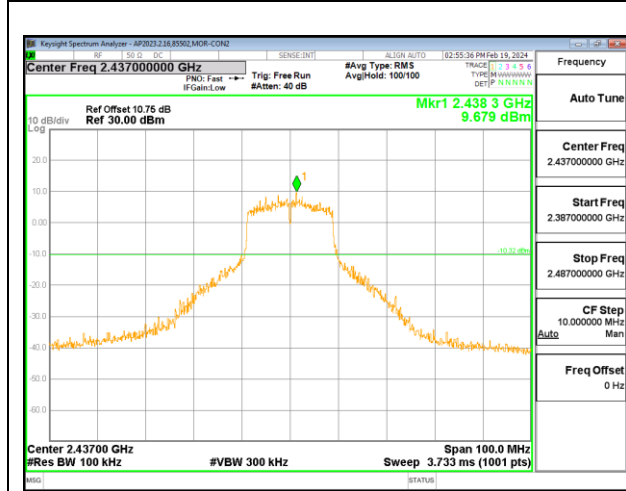

LOW CHANNEL 1 ANTENNA 3

LOW CHANNEL 1 ANTENNA 3

MID CHANNEL 6 ANTENNA 3

MID CHANNEL 6 ANTENNA 3

HIGH CHANNEL 11 ANTENNA 3

HIGH CHANNEL 11 ANTENNA 3

9.7.3. 802.11n HT20 MODE

2TX ANTENNA 2 + ANTENNA 3 CDD MODE

LOW CHANNEL 1 ANTENNA 3

LOW CHANNEL 1 ANTENNA 3

MID CHANNEL 6 ANTENNA 3

MID CHANNEL 6 ANTENNA 3

HIGH CHANNEL 11 ANTENNA 3

HIGH CHANNEL 11 ANTENNA 3

9.7.4. 802.11ax HE20 MODE 2TX

2TX ANTENNA 2 + ANTENNA 3 CDD OFDMA MODE: 26T