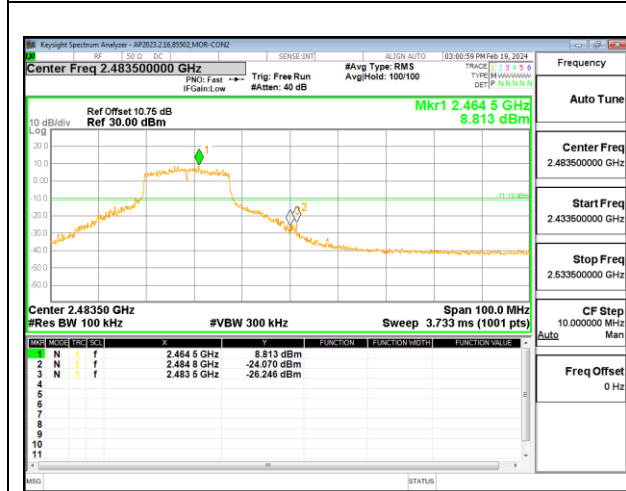

LOW CHANNEL 1 ANTENNA 3

LOW CHANNEL 1 ANTENNA 3

MID CHANNEL 6 ANTENNA 3

MID CHANNEL 6 ANTENNA 3

HIGH CHANNEL 11 ANTENNA 3

HIGH CHANNEL 11 ANTENNA 3

9.7.4. 802.11ax HE20 MODE 2TX

2TX ANTENNA 2 + ANTENNA 3 CDD OFDMA MODE: 26T

LOW CHANNEL 1 ANTENNA 3

LOW CHANNEL 1 ANTENNA 3

MID CHANNEL 6 ANTENNA 3

MID CHANNEL 6 ANTENNA 3

HIGH CHANNEL 11 ANTENNA 3

HIGH CHANNEL 11 ANTENNA 3

2TX ANTENNA 2 + ANTENNA 3 CDD OFDMA MODE: 52T

LOW CHANNEL 1 ANTENNA 3