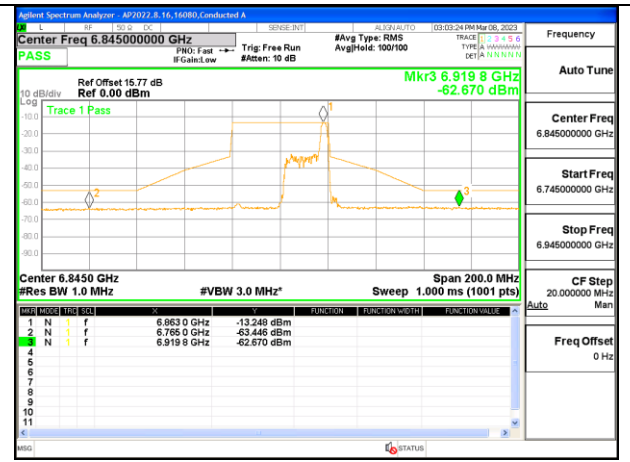

#### MID CHANNEL

**2TX Antenna 3 + Antenna 4 CDD OFDMA MODE: 26-Tones, RU Index 17**

**HIGH CHANNEL**

**HIGH CHANNEL Antenna 3**

**HIGH CHANNEL Antenna 4**

**STRADDLE CHANNEL**

**STRADDLE CHANNEL Antenna 3**