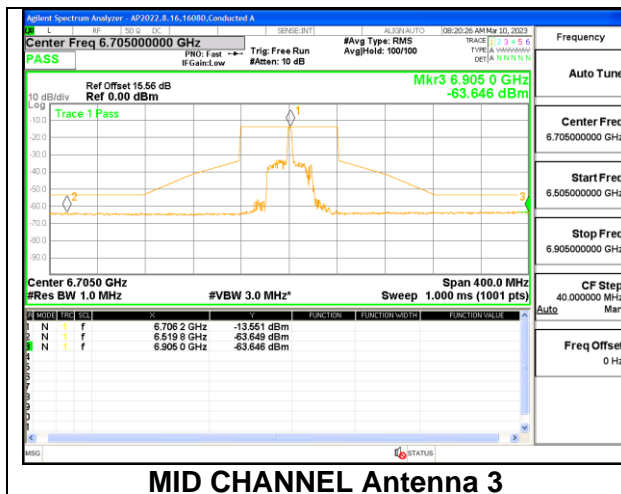

2TX Antenna 3 + Antenna 4 CDD OFDMA MODE: 26-Tones, RU Index 18

MID CHANNEL