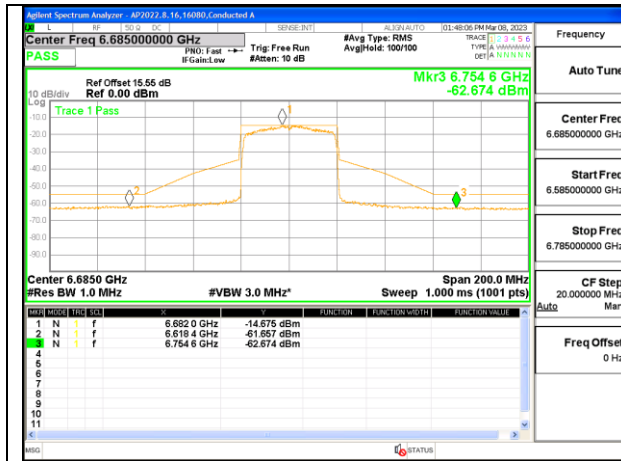

**STRADDLE CHANNEL Antenna 4**

**2TX Antenna 3 + Antenna 4 CDD OFDMA MODE: 484-Tones, RU Index 65**

**LOW CHANNEL**

**LOW CHANNEL Antenna 3**

**LOW CHANNEL Antenna 4**

**MID CHANNEL**

**MID CHANNEL Antenna 3**