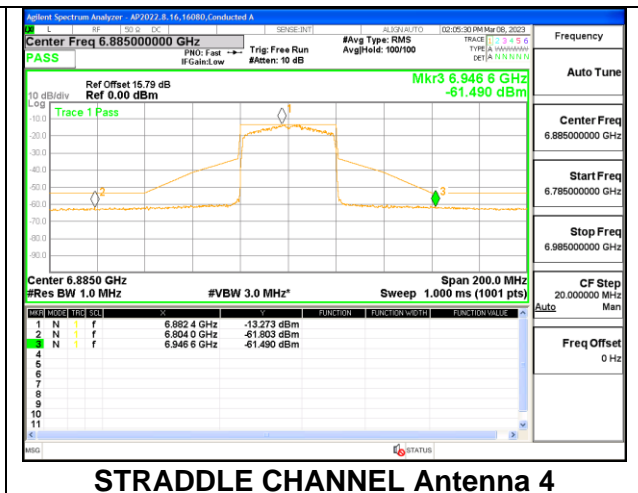

STRADDLE CHANNEL