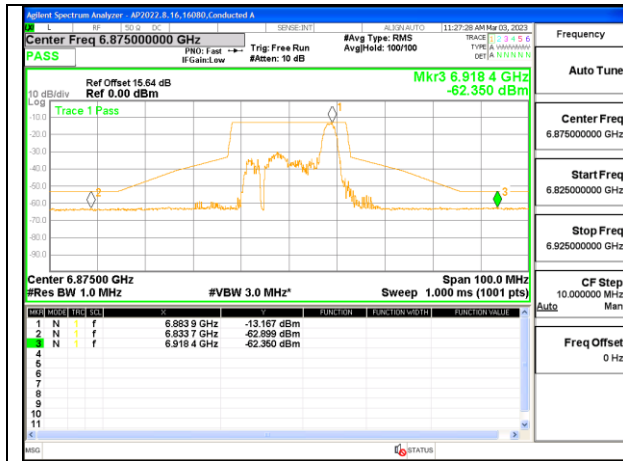

#### MID CHANNEL

**2TX Antenna 3 + Antenna 4 CDD OFDMA MODE: 26-Tones, RU Index 8**

**HIGH CHANNEL**

**HIGH CHANNEL Antenna 3**

**HIGH CHANNEL Antenna 4**

**STRADDLE CHANNEL**

**STRADDLE CHANNEL Antenna 3**