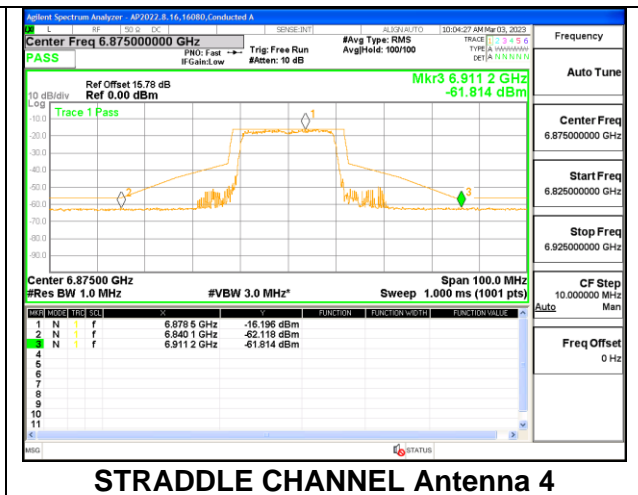

STRADDLE CHANNEL