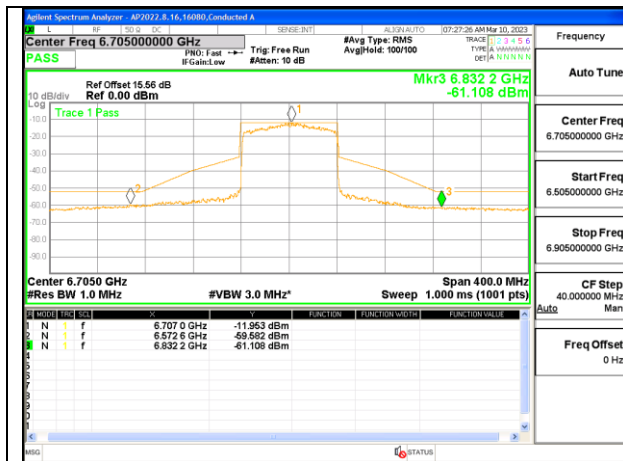

**STRADDLE CHANNEL Antenna 4**

**2TX Antenna 3 + Antenna 4 CDD OFDMA MODE: 996-Tones, RU Index 67**

**LOW CHANNEL**

**LOW CHANNEL Antenna 3**

**LOW CHANNEL Antenna 4**

**MID CHANNEL**

**MID CHANNEL Antenna 3**