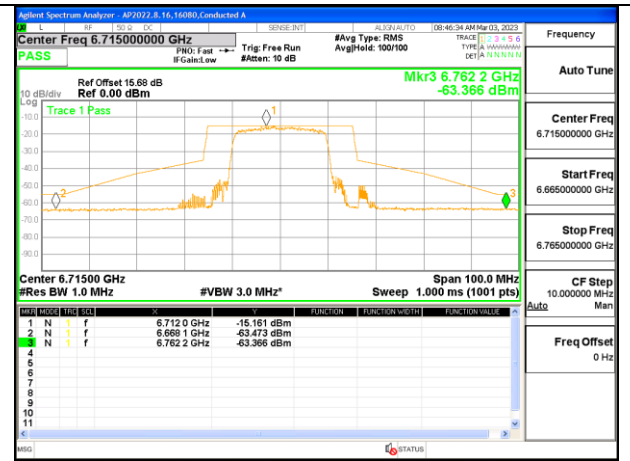

**STRADDLE CHANNEL Antenna 4**

**2TX Antenna 3 + Antenna 4 CDD OFDMA MODE: 242-Tones, RU Index 61**

**LOW CHANNEL**

**LOW CHANNEL Antenna 3**

**LOW CHANNEL Antenna 4**

**MID CHANNEL**

**MID CHANNEL Antenna 3**