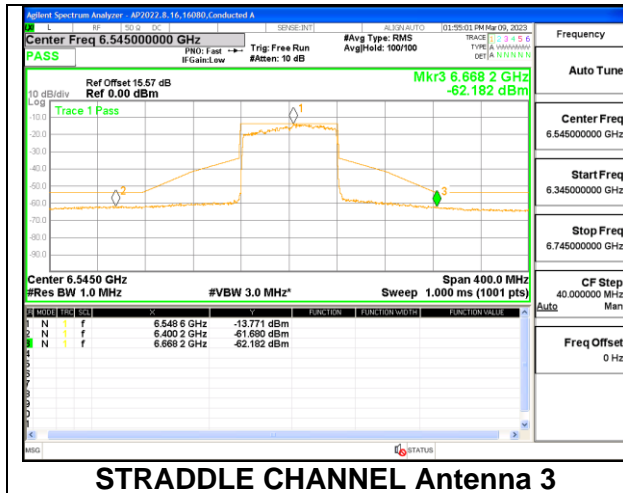

STRADDLE CHANNEL Antenna 3