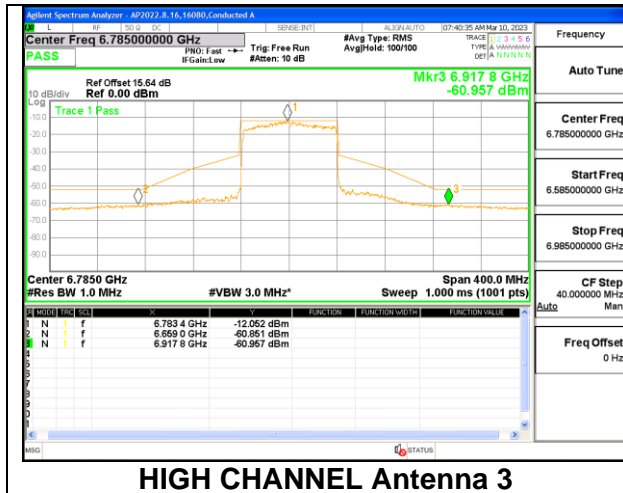

HIGH CHANNEL