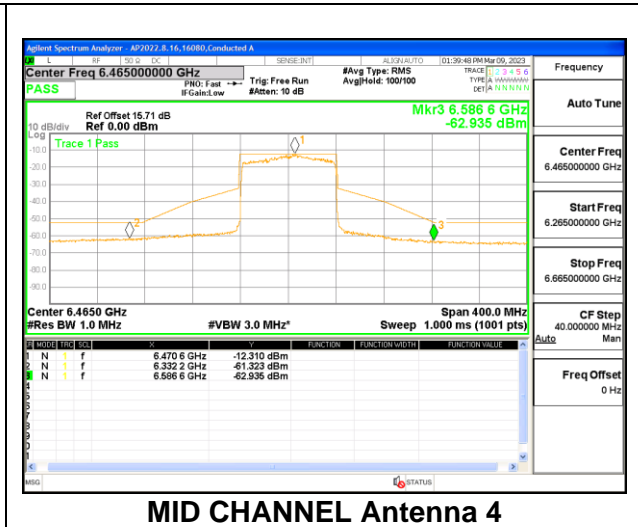

#### MID CHANNEL

**2TX Antenna 3 + Antenna 4 CDD OFDMA MODE: 26-Tones, RU Index 36**

**STRADDLE CHANNEL**

**2TX Antenna 3 + Antenna 4 CDD OFDMA MODE: 996-Tones, RU Index 67**

**MID CHANNEL**

**MID CHANNEL Antenna 3**