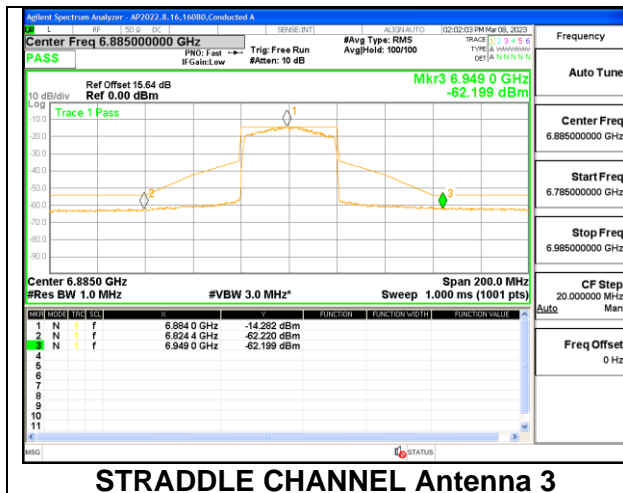

STRADDLE CHANNEL