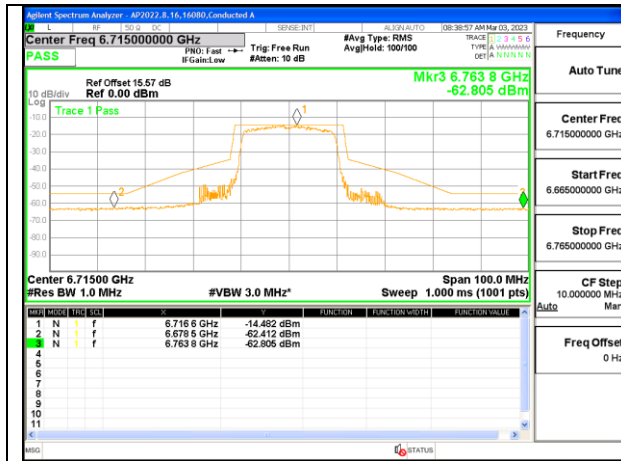

**STRADDLE CHANNEL Antenna 4**

**2TX Antenna 3 + Antenna 4 CDD OFDMA MODE: 242-Tones, RU Index 61**

**LOW CHANNEL**

**LOW CHANNEL Antenna 3**

**LOW CHANNEL Antenna 4**

**MID CHANNEL**

**MID CHANNEL Antenna 3**