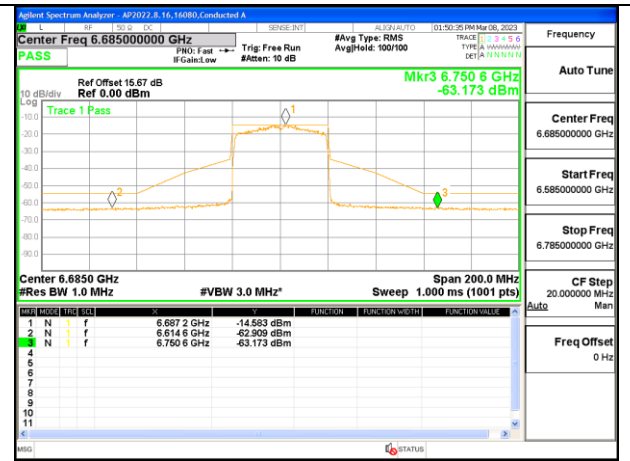

**STRADDLE CHANNEL Antenna 4**

**2TX Antenna 3 + Antenna 4 CDD OFDMA MODE: 484-Tones, RU Index 65**

**LOW CHANNEL**

**LOW CHANNEL Antenna 3**

**LOW CHANNEL Antenna 4**

**MID CHANNEL**

**MID CHANNEL Antenna 3**