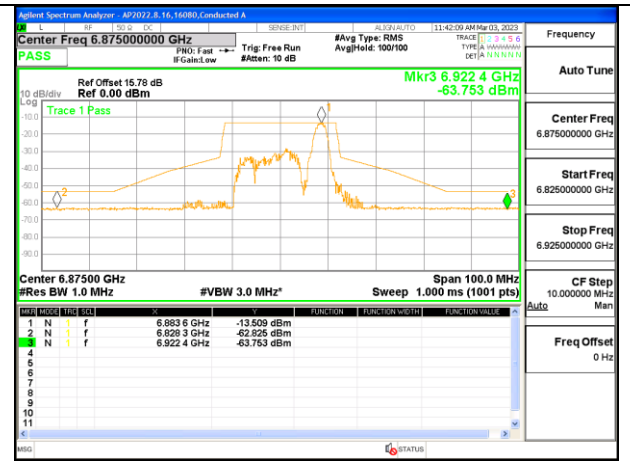

#### MID CHANNEL

**2TX Antenna 3 + Antenna 4 CDD OFDMA MODE: 26-Tones, RU Index 8**

**HIGH CHANNEL**

**HIGH CHANNEL Antenna 3**

**HIGH CHANNEL Antenna 4**

**STRADDLE CHANNEL**

**STRADDLE CHANNEL Antenna 3**