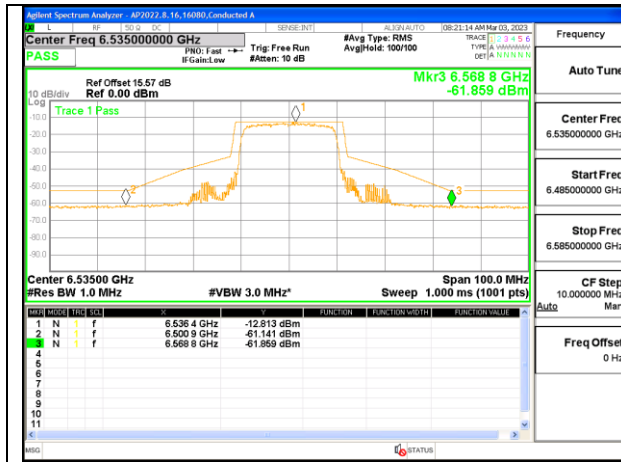

2TX Antenna 3 + Antenna 4 CDD OFDMA MODE: 242-Tones, RU Index 61

LOW CHANNEL

LOW CHANNEL Antenna 3