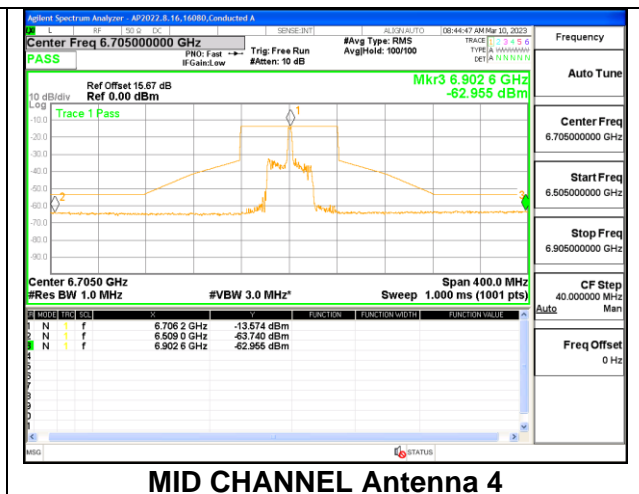

2TX Antenna 3 + Antenna 4 CDD OFDMA MODE: 26-Tones, RU Index 18

MID CHANNEL