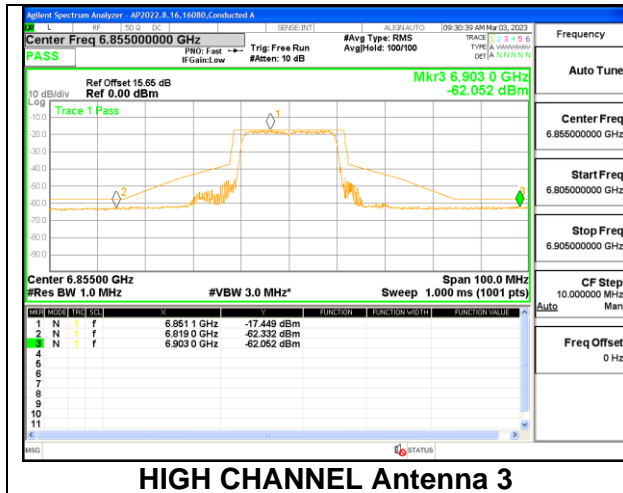

HIGH CHANNEL