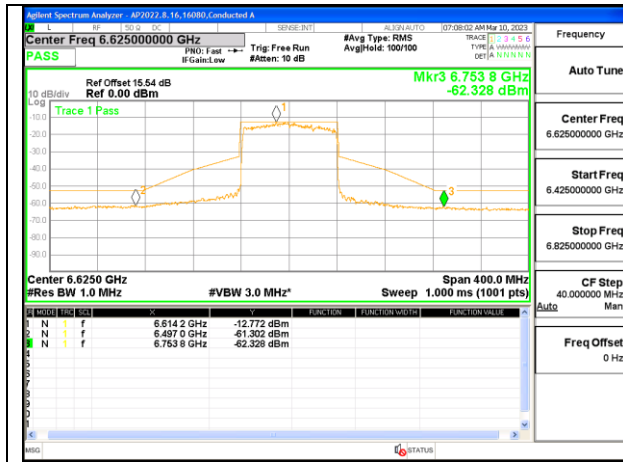

2TX Antenna 3 + Antenna 4 CDD OFDMA MODE: 996-Tones, RU Index 67

LOW CHANNEL

LOW CHANNEL Antenna 3