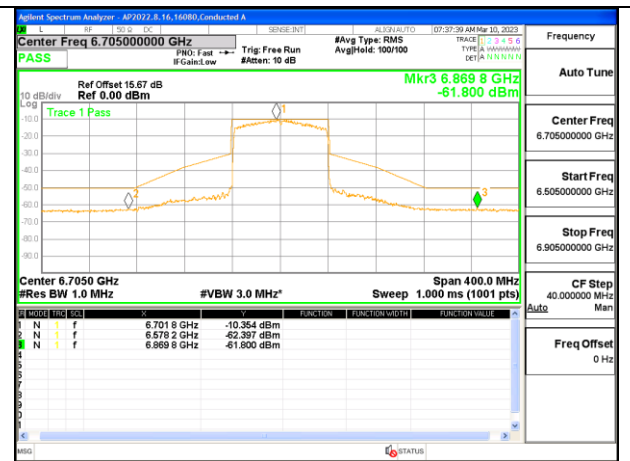

**STRADDLE CHANNEL Antenna 4**

**2TX Antenna 3 + Antenna 4 CDD OFDMA MODE: 996-Tones, RU Index 67**

**LOW CHANNEL**

**LOW CHANNEL Antenna 3**

**LOW CHANNEL Antenna 4**

**MID CHANNEL**

**MID CHANNEL Antenna 3**