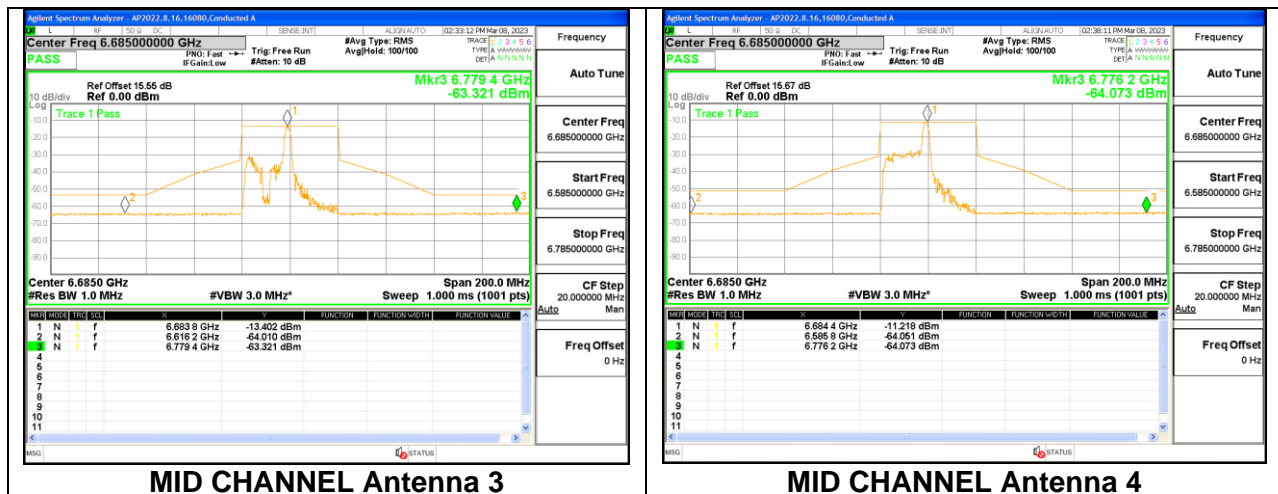

2TX Antenna 3 + Antenna 4 CDD OFDMA MODE: 26-Tones, RU Index 8

MID CHANNEL