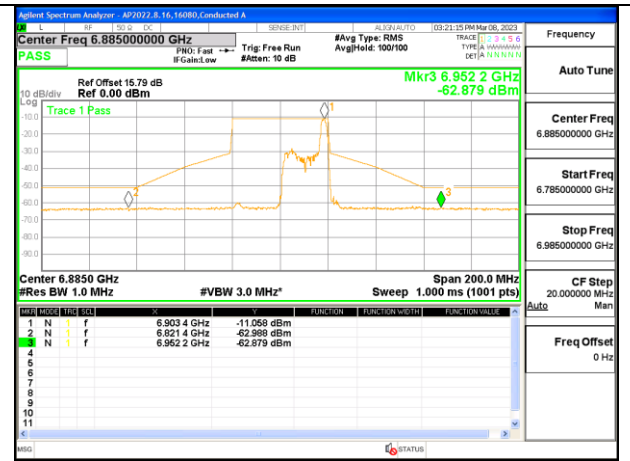

#### MID CHANNEL

**2TX Antenna 3 + Antenna 4 CDD OFDMA MODE: 26-Tones, RU Index 17**

**HIGH CHANNEL**

**HIGH CHANNEL Antenna 3**

**HIGH CHANNEL Antenna 4**

**STRADDLE CHANNEL**

**STRADDLE CHANNEL Antenna 3**