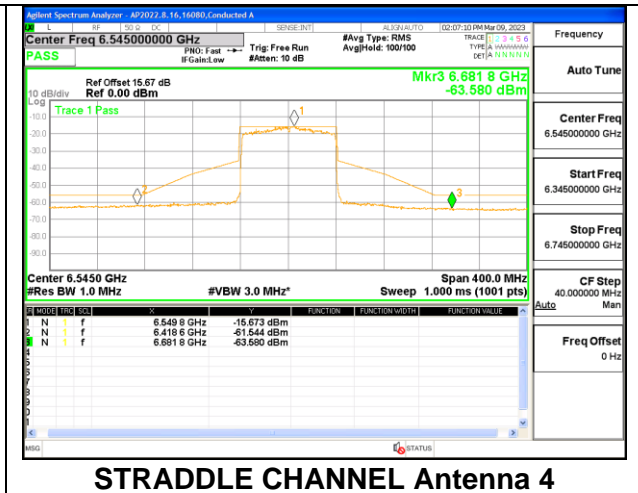

STRADDLE CHANNEL Antenna 4