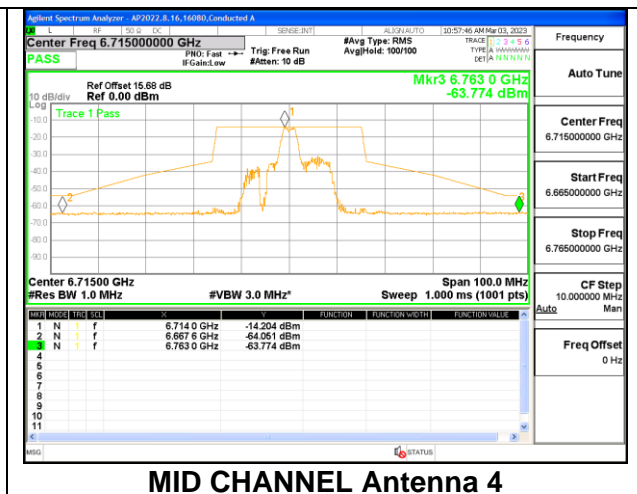

2TX Antenna 3 + Antenna 4 CDD OFDMA MODE: 26-Tones, RU Index 4

MID CHANNEL