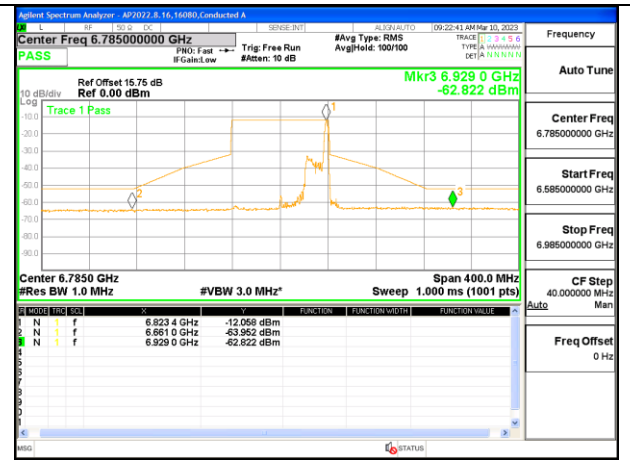

#### MID CHANNEL

**2TX Antenna 3 + Antenna 4 CDD OFDMA MODE: 26-Tones, RU Index 36**

**HIGH CHANNEL**

**HIGH CHANNEL Antenna 3**

**HIGH CHANNEL Antenna 4**

**STRADDLE CHANNEL**

**STRADDLE CHANNEL Antenna 3**