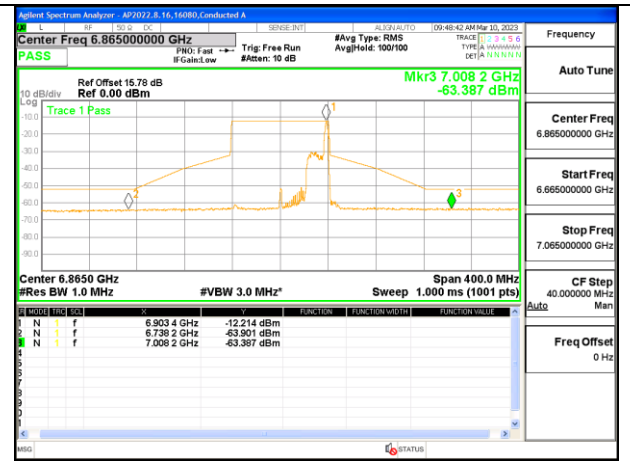

#### MID CHANNEL

**2TX Antenna 3 + Antenna 4 CDD OFDMA MODE: 26-Tones, RU Index 36**

**HIGH CHANNEL**

**HIGH CHANNEL Antenna 3**

**HIGH CHANNEL Antenna 4**

**STRADDLE CHANNEL**

**STRADDLE CHANNEL Antenna 3**