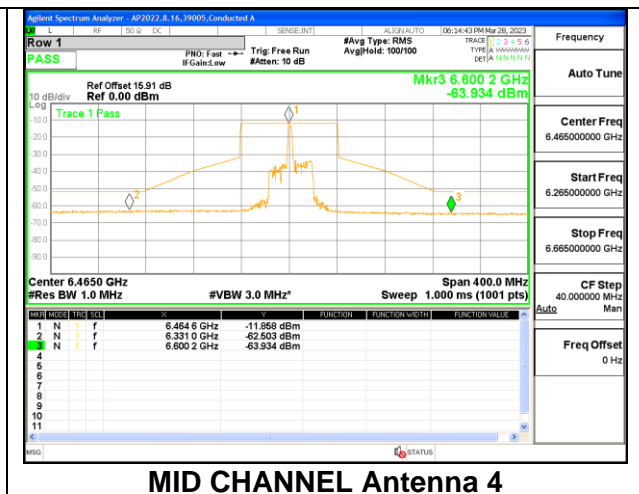

2TX Antenna 3 + Antenna 4 CDD OFDMA MODE: 26-Tones, RU Index 18

MID CHANNEL