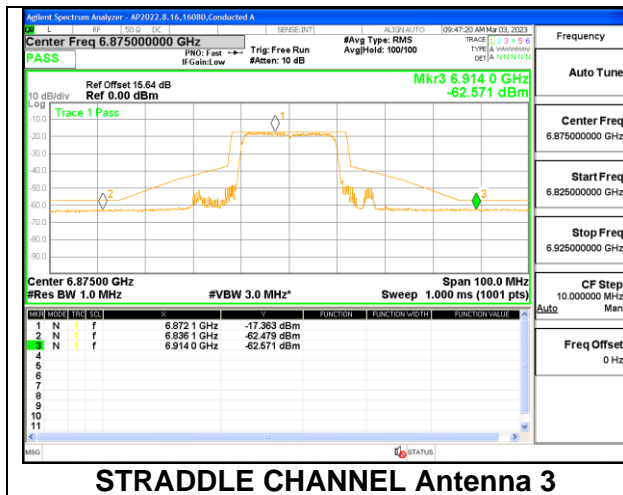

STRADDLE CHANNEL