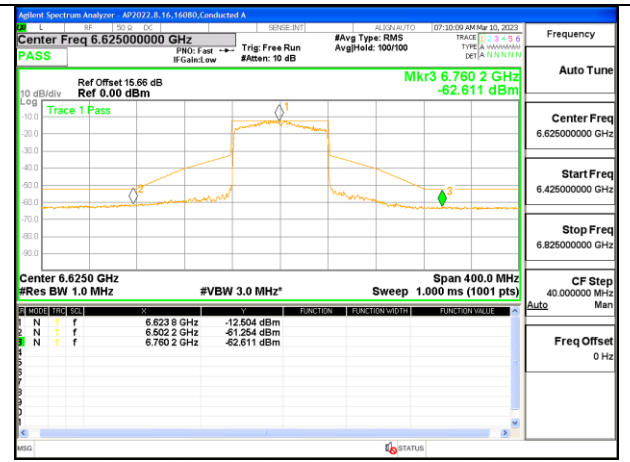

LOW CHANNEL Antenna 4