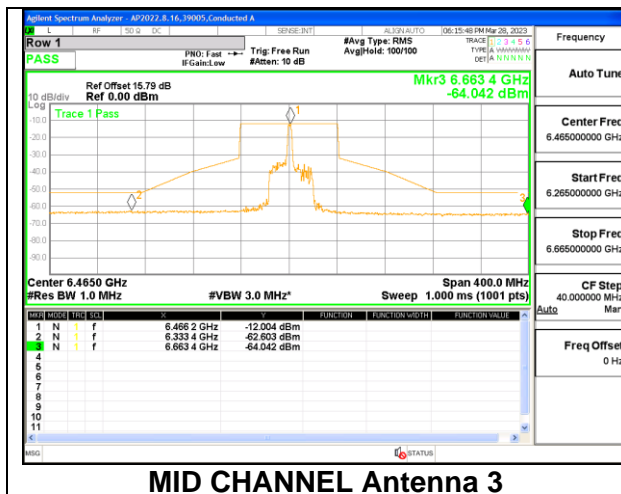

2TX Antenna 3 + Antenna 4 CDD OFDMA MODE: 26-Tones, RU Index 18

MID CHANNEL