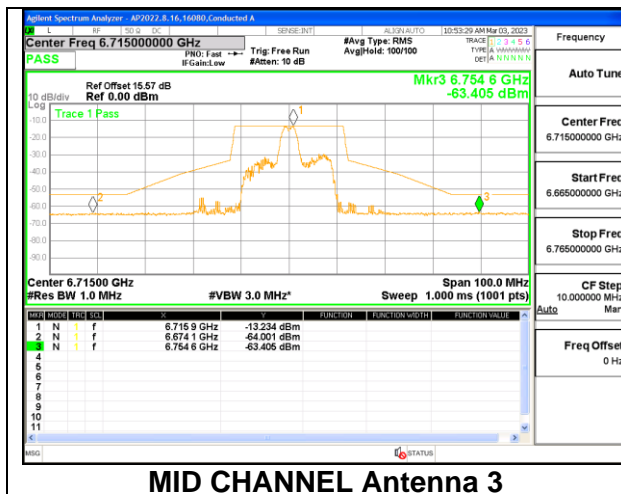

2TX Antenna 3 + Antenna 4 CDD OFDMA MODE: 26-Tones, RU Index 4

MID CHANNEL