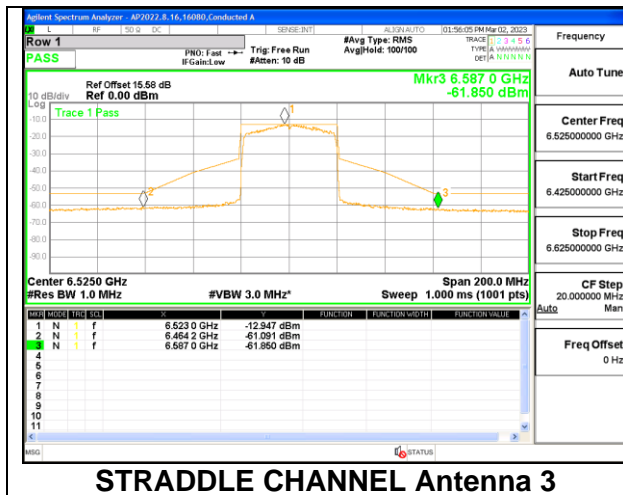

STRADDLE CHANNEL