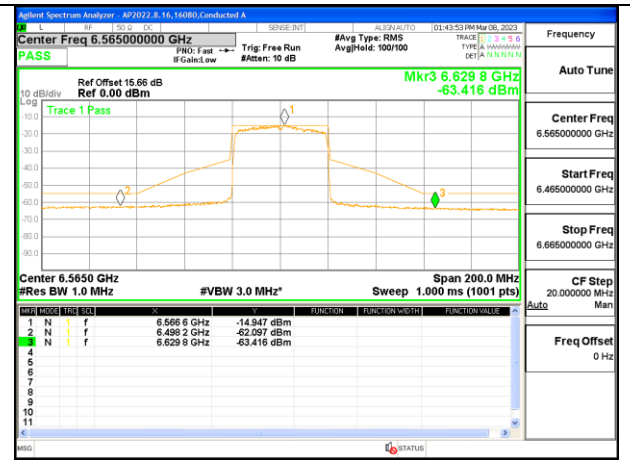

LOW CHANNEL Antenna 4