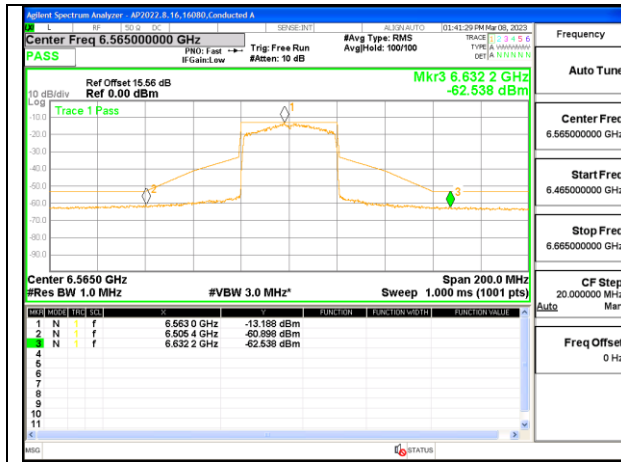

2TX Antenna 3 + Antenna 4 CDD OFDMA MODE: 484-Tones, RU Index 65

LOW CHANNEL

LOW CHANNEL Antenna 3