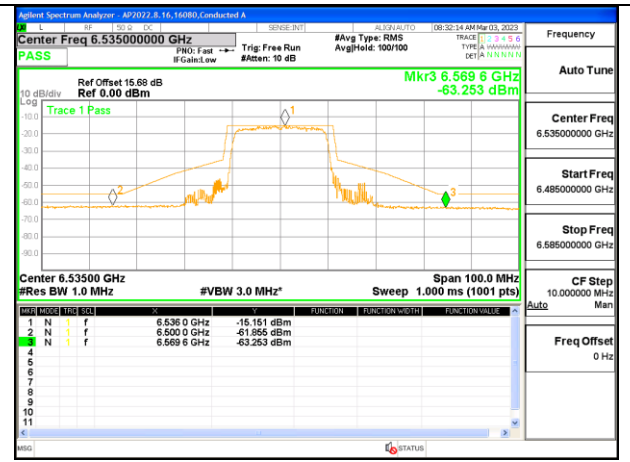

LOW CHANNEL Antenna 4