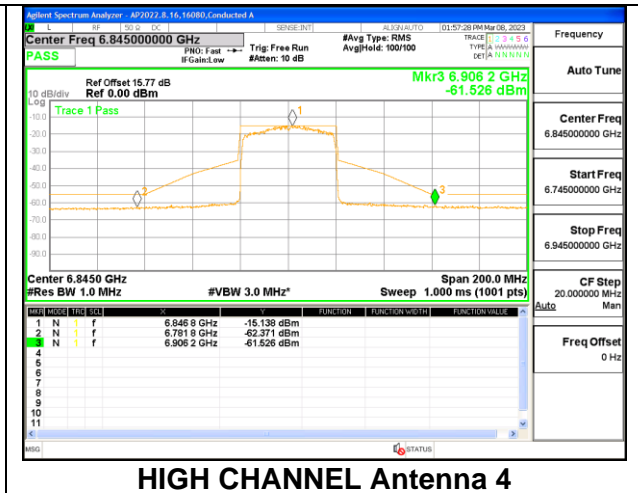

HIGH CHANNEL