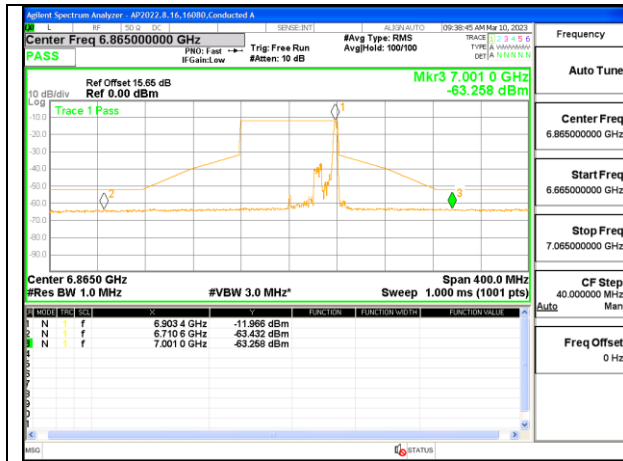

#### MID CHANNEL

**2TX Antenna 3 + Antenna 4 CDD OFDMA MODE: 26-Tones, RU Index 36**

**HIGH CHANNEL**

**HIGH CHANNEL Antenna 3**

**HIGH CHANNEL Antenna 4**

**STRADDLE CHANNEL**

**STRADDLE CHANNEL Antenna 3**