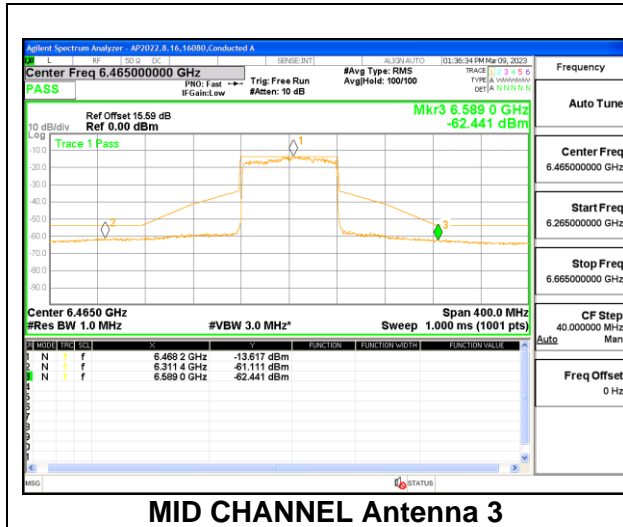

#### MID CHANNEL

**2TX Antenna 3 + Antenna 4 CDD OFDMA MODE: 26-Tones, RU Index 36**

**STRADDLE CHANNEL**

**2TX Antenna 3 + Antenna 4 CDD OFDMA MODE: 996-Tones, RU Index 67**

**MID CHANNEL**

**MID CHANNEL Antenna 3**