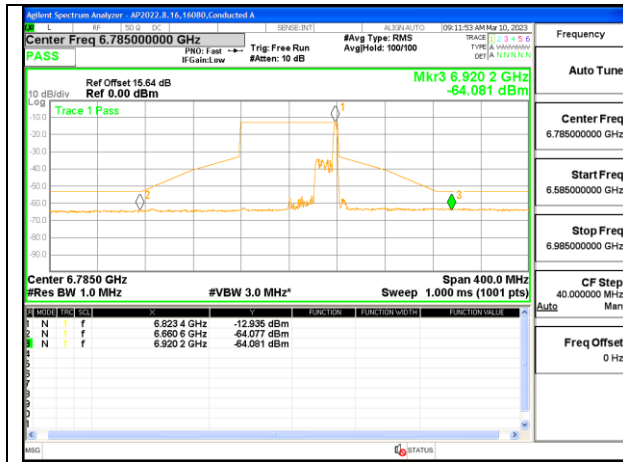

2TX Antenna 3 + Antenna 4 CDD OFDMA MODE: 26-Tones, RU Index 36

HIGH CHANNEL

HIGH CHANNEL Antenna 3