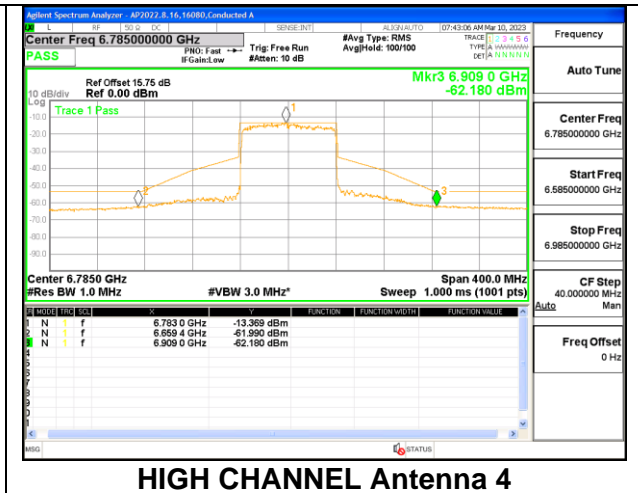

HIGH CHANNEL