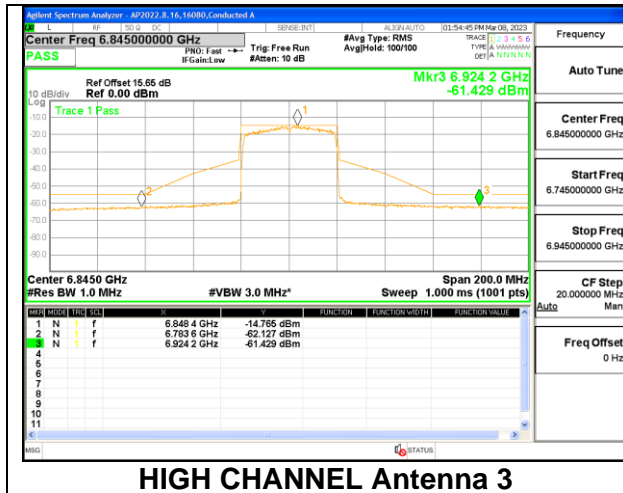

HIGH CHANNEL