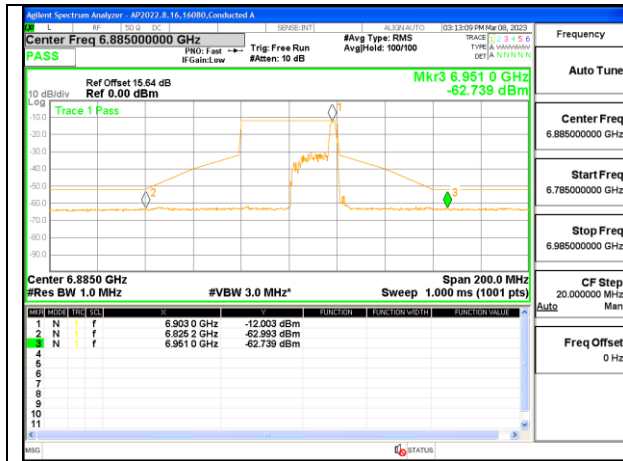

#### MID CHANNEL

**2TX Antenna 3 + Antenna 4 CDD OFDMA MODE: 26-Tones, RU Index 17**

**HIGH CHANNEL**

**HIGH CHANNEL Antenna 3**

**HIGH CHANNEL Antenna 4**

**STRADDLE CHANNEL**

**STRADDLE CHANNEL Antenna 3**