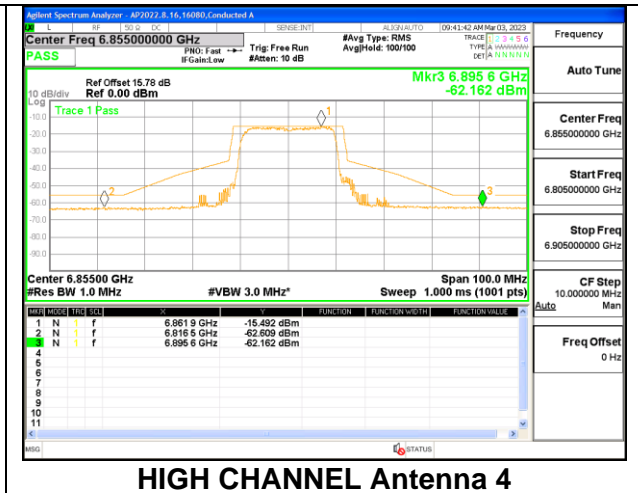

HIGH CHANNEL