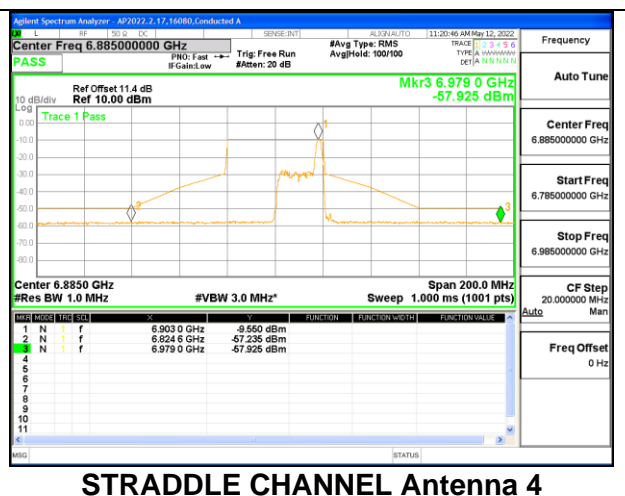

STRADDLE CHANNEL

STRADDLE CHANNEL Antenna 1

STRADDLE CHANNEL Antenna 4

9.5.8. 802.11ax HE40 MODE 2TX IN THE UNII-7 BAND

2TX Antenna 1 + Antenna 4 CDD OFDMA MODE: 26-Tones, RU Index 0

LOW CHANNEL

2TX Antenna 1 + Antenna 4 CDD OFDMA MODE: 26-Tones, RU Index 8

MID CHANNEL

2TX Antenna 1 + Antenna 4 CDD OFDMA MODE: 26-Tones, RU Index 17

HIGH CHANNEL

HIGH CHANNEL Antenna 1

HIGH CHANNEL Antenna 4

STRADDLE CHANNEL

STRADDLE CHANNEL Antenna 1

STRADDLE CHANNEL Antenna 4