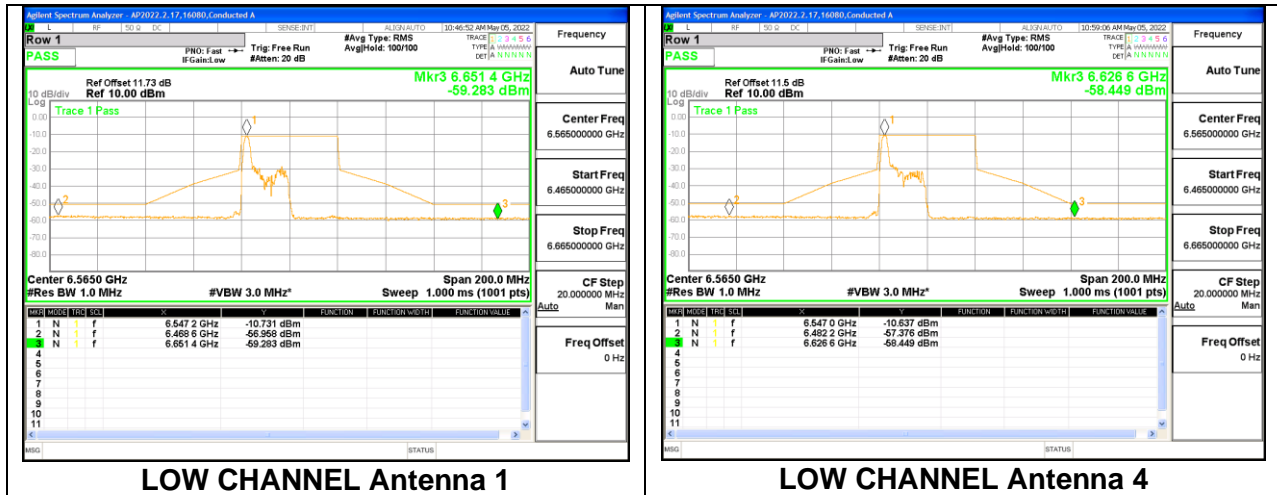

LOW CHANNEL Antenna 1

LOW CHANNEL Antenna 4

MID CHANNEL

MID CHANNEL Antenna 1

MID CHANNEL Antenna 4

HIGH CHANNEL

HIGH CHANNEL Antenna 1

HIGH CHANNEL Antenna 4

STRADDLE CHANNEL

STRADDLE CHANNEL Antenna 1

STRADDLE CHANNEL Antenna 4

9.5.8. 802.11ax HE40 MODE 2TX IN THE UNII-7 BAND

2TX Antenna 1 + Antenna 4 CDD OFDMA MODE: 26-Tones, RU Index 0

LOW CHANNEL

2TX Antenna 1 + Antenna 4 CDD OFDMA MODE: 26-Tones, RU Index 8