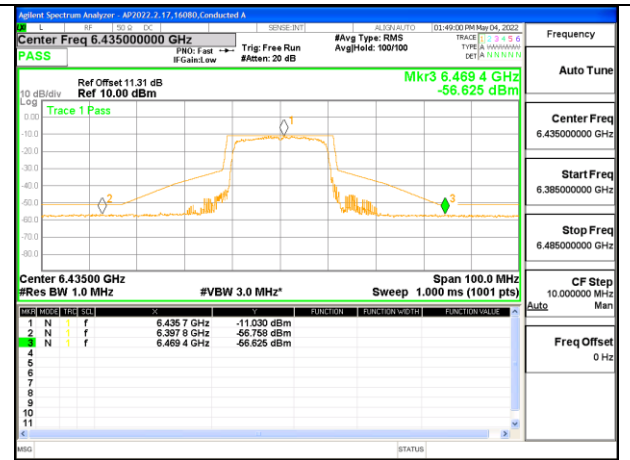

LOW CHANNEL Antenna 4