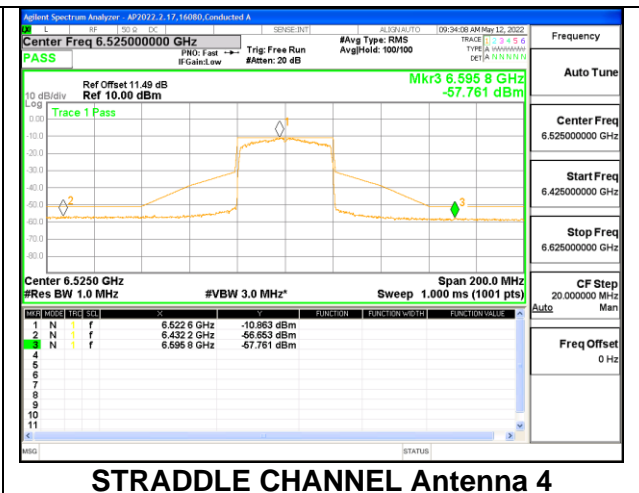

HIGH CHANNEL

STRADDLE CHANNEL

2TX Antenna 1 + Antenna 4 CDD OFDMA MODE: 484-Tones, RU Index 65

LOW CHANNEL

HIGH CHANNEL

HIGH CHANNEL Antenna 1

HIGH CHANNEL Antenna 4

STRADDLE CHANNEL

STRADDLE CHANNEL Antenna 1

STRADDLE CHANNEL Antenna 4

9.5.6. 802.11ax HE80 MODE 2TX IN THE UNII-6 BAND

2TX Antenna 1 + Antenna 4 CDD OFDMA MODE: 26-Tones, RU Index 0

MID CHANNEL

MID CHANNEL Antenna 1

MID CHANNEL Antenna 4