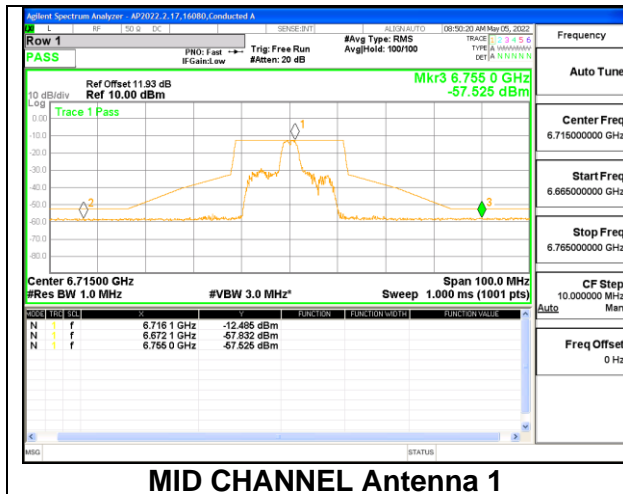

9.5.7. 802.11ax HE20 MODE 2TX IN THE UNII-7 BAND

2TX Antenna 1 + Antenna 4 CDD OFDMA MODE: 26-Tones, RU Index 0

LOW CHANNEL

2TX Antenna 1 + Antenna 4 CDD OFDMA MODE: 26-Tones, RU Index 4

MID CHANNEL

2TX Antenna 1 + Antenna 4 CDD OFDMA MODE: 26-Tones, RU Index 8

HIGH CHANNEL

HIGH CHANNEL Antenna 1

HIGH CHANNEL Antenna 4

STRADDLE CHANNEL

STRADDLE CHANNEL Antenna 1

STRADDLE CHANNEL Antenna 4

2TX Antenna 1 + Antenna 4 CDD OFDMA MODE: 242-Tones, RU Index 61

LOW CHANNEL