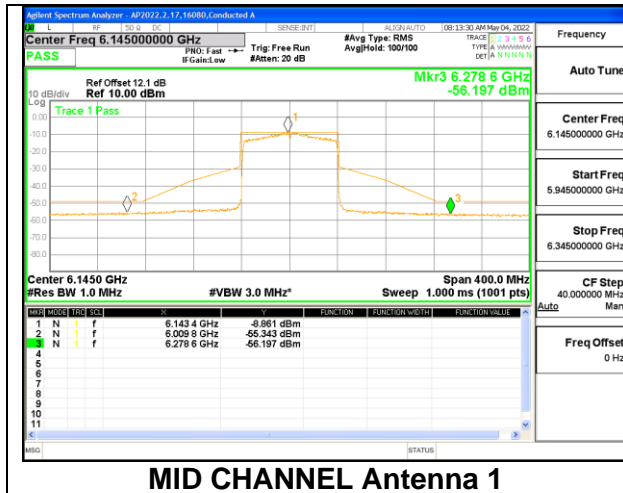

MID CHANNEL

HIGH CHANNEL

9.5.4. 802.11ax HE20 MODE 2TX IN THE UNII-6 BAND

2TX Antenna 1 + Antenna 4 CDD OFDMA MODE: 26-Tones, RU Index 0

LOW CHANNEL

2TX Antenna 1 + Antenna 4 CDD OFDMA MODE: 26-Tones, RU Index 4

MID CHANNEL

2TX Antenna 1 + Antenna 4 CDD OFDMA MODE: 26-Tones, RU Index 8

HIGH CHANNEL

HIGH CHANNEL Antenna 1

HIGH CHANNEL Antenna 4

2TX Antenna 1 + Antenna 4 CDD OFDMA MODE: 242-Tones, RU Index 61

LOW CHANNEL