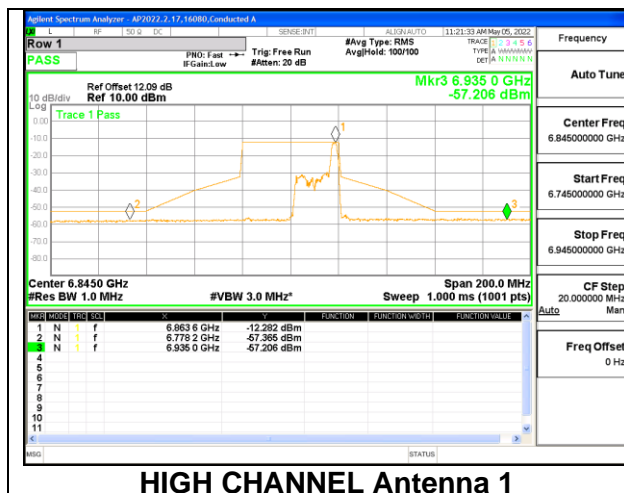

2TX Antenna 1 + Antenna 4 CDD OFDMA MODE: 26-Tones, RU Index 17

HIGH CHANNEL

HIGH CHANNEL Antenna 1