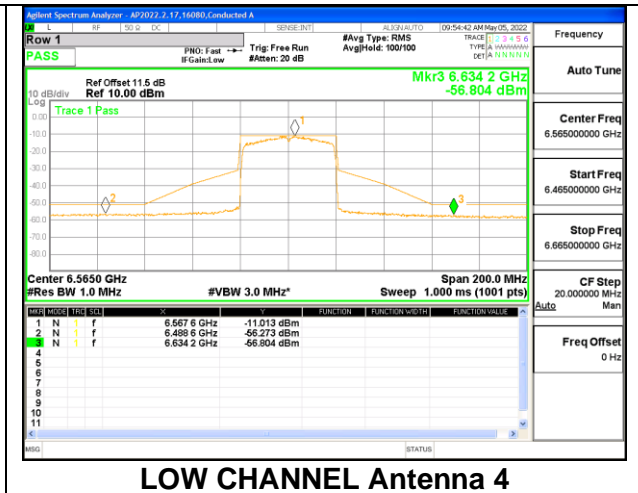

MID CHANNEL

2TX Antenna 1 + Antenna 4 CDD OFDMA MODE: 26-Tones, RU Index 17

HIGH CHANNEL

HIGH CHANNEL Antenna 1

HIGH CHANNEL Antenna 4

STRADDLE CHANNEL

STRADDLE CHANNEL Antenna 1

STRADDLE CHANNEL Antenna 4

2TX Antenna 1 + Antenna 4 CDD OFDMA MODE: 484-Tones, RU Index 65

LOW CHANNEL

MID CHANNEL

HIGH CHANNEL

HIGH CHANNEL Antenna 1

HIGH CHANNEL Antenna 4

STRADDLE CHANNEL

STRADDLE CHANNEL Antenna 1