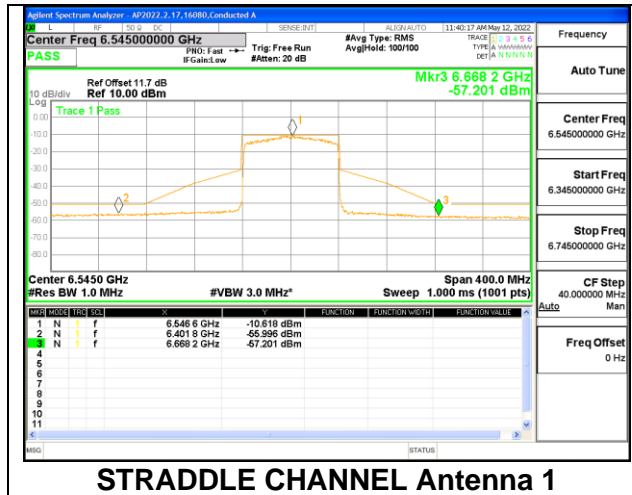

STRADDLE CHANNEL Antenna 4

2TX Antenna 1 + Antenna 4 CDD OFDMA MODE: 996-Tones, RU Index 67

MID CHANNEL

MID CHANNEL Antenna 1

MID CHANNEL Antenna 4

STRADDLE CHANNEL

STRADDLE CHANNEL Antenna 1

STRADDLE CHANNEL Antenna 4