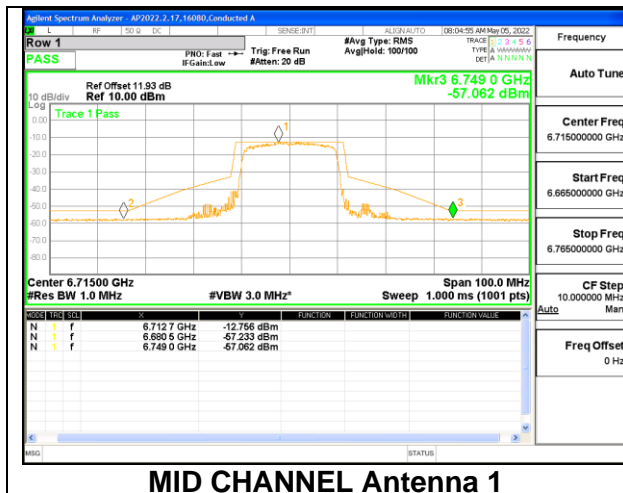

HIGH CHANNEL

HIGH CHANNEL Antenna 1

HIGH CHANNEL Antenna 4

STRADDLE CHANNEL

STRADDLE CHANNEL Antenna 1

STRADDLE CHANNEL Antenna 4

2TX Antenna 1 + Antenna 4 CDD OFDMA MODE: 242-Tones, RU Index 61

LOW CHANNEL

LOW CHANNEL Antenna 1

LOW CHANNEL Antenna 4

MID CHANNEL

MID CHANNEL Antenna 1

MID CHANNEL Antenna 4

HIGH CHANNEL

HIGH CHANNEL Antenna 1

HIGH CHANNEL Antenna 4