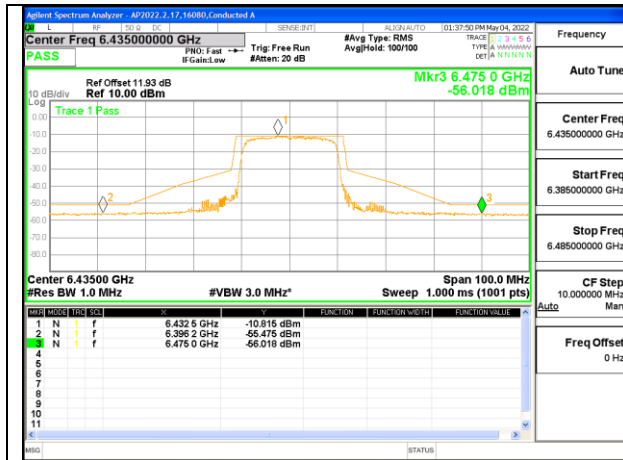

MID CHANNEL

2TX Antenna 1 + Antenna 4 CDD OFDMA MODE: 26-Tones, RU Index 8

HIGH CHANNEL

HIGH CHANNEL Antenna 1

HIGH CHANNEL Antenna 4

2TX Antenna 1 + Antenna 4 CDD OFDMA MODE: 242-Tones, RU Index 61

LOW CHANNEL

HIGH CHANNEL

STRADDLE CHANNEL

2TX Antenna 1 + Antenna 4 CDD OFDMA MODE: 484-Tones, RU Index 65

LOW CHANNEL

HIGH CHANNEL

HIGH CHANNEL Antenna 1

HIGH CHANNEL Antenna 4

STRADDLE CHANNEL