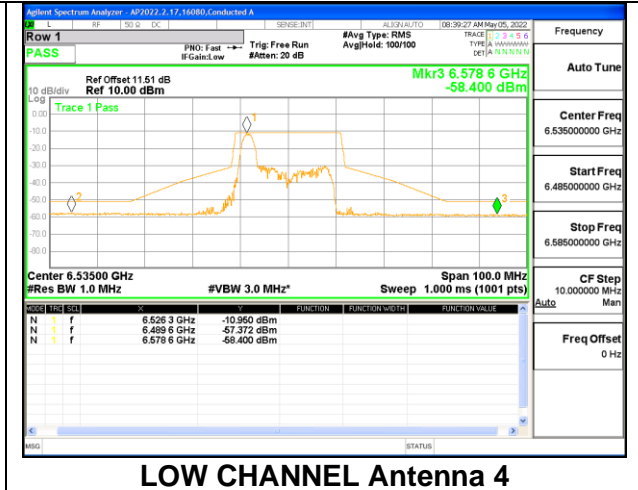

9.5.7. 802.11ax HE20 MODE 2TX IN THE UNII-7 BAND

2TX Antenna 1 + Antenna 4 CDD OFDMA MODE: 26-Tones, RU Index 0

LOW CHANNEL