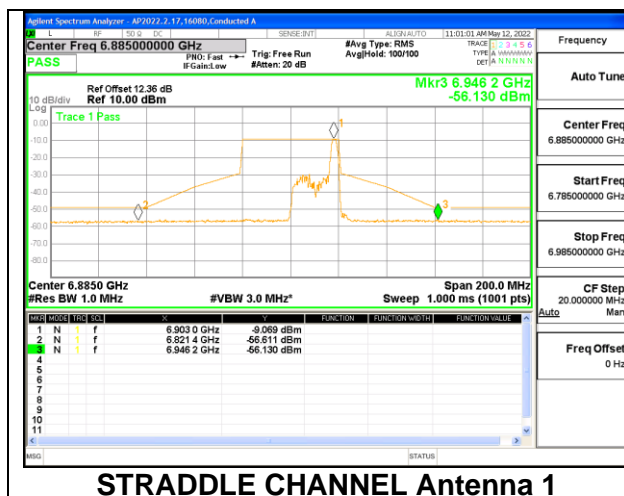

STRADDLE CHANNEL

STRADDLE CHANNEL Antenna 1

STRADDLE CHANNEL Antenna 4

9.5.8. 802.11ax HE40 MODE 2TX IN THE UNII-7 BAND

2TX Antenna 1 + Antenna 4 CDD OFDMA MODE: 26-Tones, RU Index 0

LOW CHANNEL

2TX Antenna 1 + Antenna 4 CDD OFDMA MODE: 26-Tones, RU Index 8

MID CHANNEL

2TX Antenna 1 + Antenna 4 CDD OFDMA MODE: 26-Tones, RU Index 17

HIGH CHANNEL

HIGH CHANNEL Antenna 1

HIGH CHANNEL Antenna 4

STRADDLE CHANNEL

STRADDLE CHANNEL Antenna 1

STRADDLE CHANNEL Antenna 4

2TX Antenna 1 + Antenna 4 CDD OFDMA MODE: 484-Tones, RU Index 65

LOW CHANNEL

MID CHANNEL

HIGH CHANNEL

HIGH CHANNEL Antenna 1

HIGH CHANNEL Antenna 4

STRADDLE CHANNEL

STRADDLE CHANNEL Antenna 1