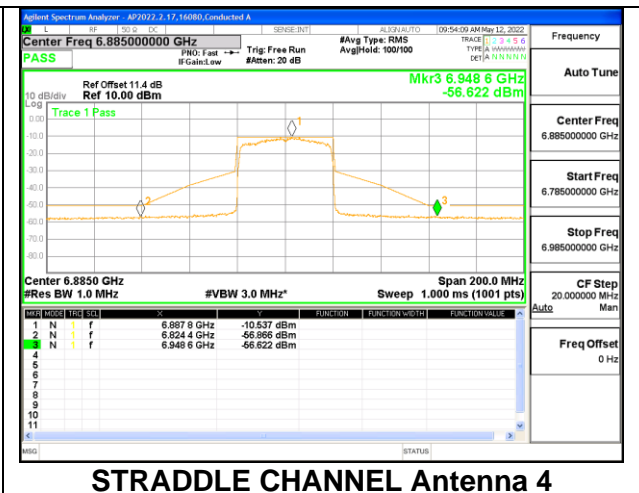

2TX Antenna 1 + Antenna 4 CDD OFDMA MODE: 484-Tones, RU Index 65

LOW CHANNEL

MID CHANNEL

HIGH CHANNEL

HIGH CHANNEL Antenna 1

HIGH CHANNEL Antenna 4

STRADDLE CHANNEL

STRADDLE CHANNEL Antenna 1

STRADDLE CHANNEL Antenna 4