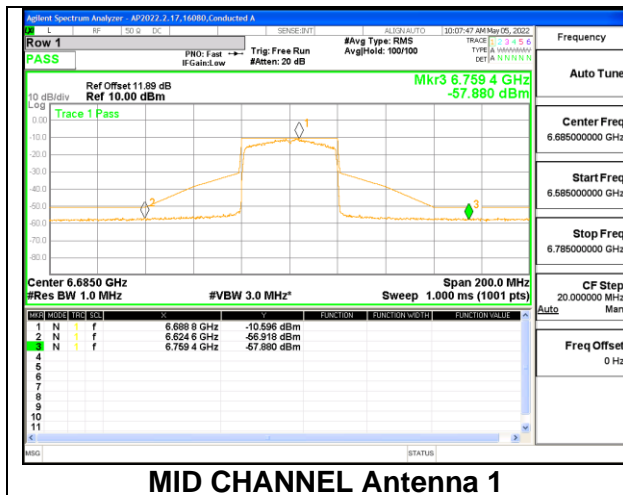

STRADDLE CHANNEL

STRADDLE CHANNEL Antenna 1

STRADDLE CHANNEL Antenna 4

9.5.8. 802.11ax HE40 MODE 2TX IN THE UNII-7 BAND

2TX Antenna 1 + Antenna 4 CDD OFDMA MODE: 26-Tones, RU Index 0

LOW CHANNEL

2TX Antenna 1 + Antenna 4 CDD OFDMA MODE: 26-Tones, RU Index 8

MID CHANNEL

2TX Antenna 1 + Antenna 4 CDD OFDMA MODE: 26-Tones, RU Index 17

HIGH CHANNEL

HIGH CHANNEL Antenna 1

HIGH CHANNEL Antenna 4

STRADDLE CHANNEL

STRADDLE CHANNEL Antenna 1

STRADDLE CHANNEL Antenna 4

2TX Antenna 1 + Antenna 4 CDD OFDMA MODE: 484-Tones, RU Index 65

LOW CHANNEL

MID CHANNEL

HIGH CHANNEL

HIGH CHANNEL Antenna 1

HIGH CHANNEL Antenna 4

STRADDLE CHANNEL

STRADDLE CHANNEL Antenna 1