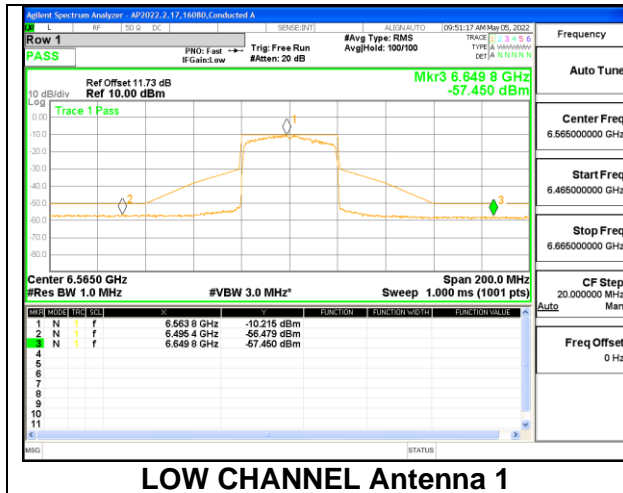

MID CHANNEL

2TX Antenna 1 + Antenna 4 CDD OFDMA MODE: 26-Tones, RU Index 17

HIGH CHANNEL

HIGH CHANNEL Antenna 1

HIGH CHANNEL Antenna 4

STRADDLE CHANNEL

STRADDLE CHANNEL Antenna 1

STRADDLE CHANNEL Antenna 4

2TX Antenna 1 + Antenna 4 CDD OFDMA MODE: 484-Tones, RU Index 65

LOW CHANNEL

MID CHANNEL

HIGH CHANNEL

HIGH CHANNEL Antenna 1

HIGH CHANNEL Antenna 4

STRADDLE CHANNEL

STRADDLE CHANNEL Antenna 1