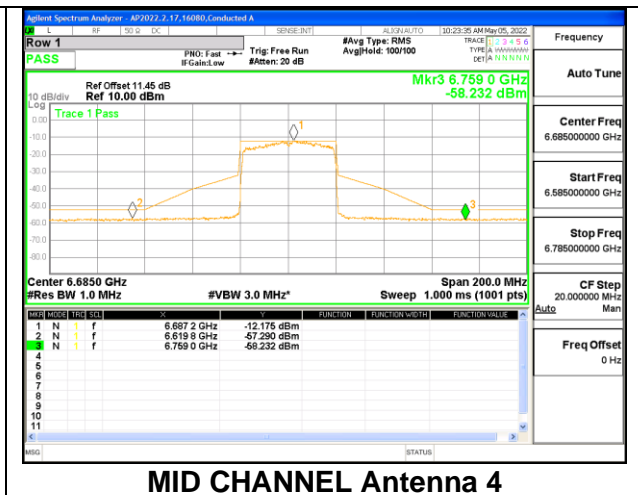

MID CHANNEL

2TX Antenna 1 + Antenna 4 CDD OFDMA MODE: 26-Tones, RU Index 17

HIGH CHANNEL

HIGH CHANNEL Antenna 1

HIGH CHANNEL Antenna 4

STRADDLE CHANNEL

STRADDLE CHANNEL Antenna 1

STRADDLE CHANNEL Antenna 4

2TX Antenna 1 + Antenna 4 CDD OFDMA MODE: 484-Tones, RU Index 65

LOW CHANNEL

MID CHANNEL

HIGH CHANNEL

HIGH CHANNEL Antenna 1

HIGH CHANNEL Antenna 4

STRADDLE CHANNEL

STRADDLE CHANNEL Antenna 1