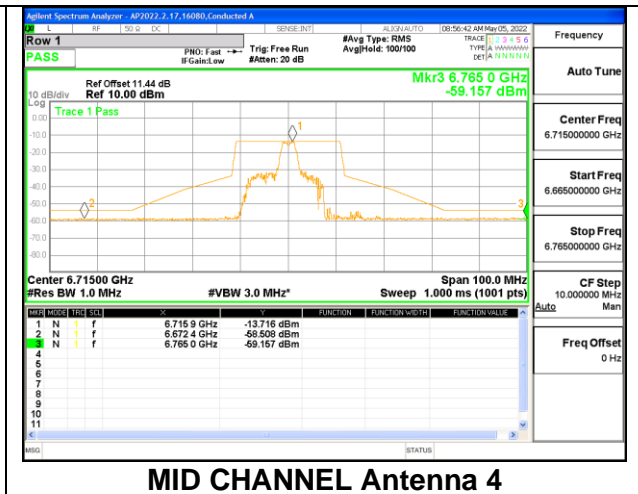

9.5.7. 802.11ax HE20 MODE 2TX IN THE UNII-7 BAND

2TX Antenna 1 + Antenna 4 CDD OFDMA MODE: 26-Tones, RU Index 0

LOW CHANNEL

2TX Antenna 1 + Antenna 4 CDD OFDMA MODE: 26-Tones, RU Index 4

MID CHANNEL

2TX Antenna 1 + Antenna 4 CDD OFDMA MODE: 26-Tones, RU Index 8

HIGH CHANNEL

HIGH CHANNEL Antenna 1

HIGH CHANNEL Antenna 4

STRADDLE CHANNEL

STRADDLE CHANNEL Antenna 1

STRADDLE CHANNEL Antenna 4

2TX Antenna 1 + Antenna 4 CDD OFDMA MODE: 242-Tones, RU Index 61

LOW CHANNEL