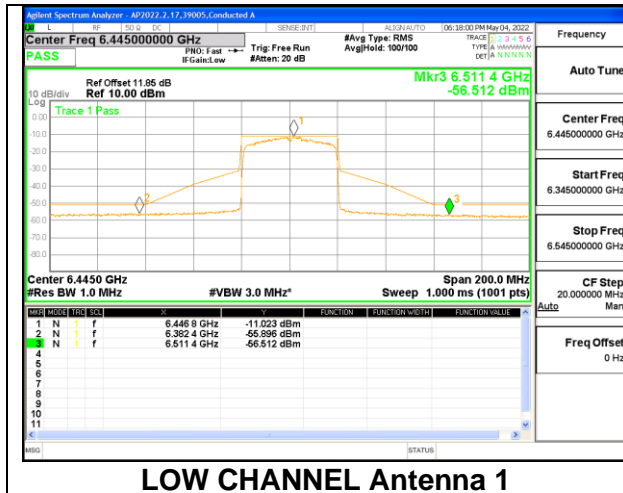

HIGH CHANNEL

STRADDLE CHANNEL

2TX Antenna 1 + Antenna 4 CDD OFDMA MODE: 484-Tones, RU Index 65

LOW CHANNEL

HIGH CHANNEL

HIGH CHANNEL Antenna 1

HIGH CHANNEL Antenna 4

STRADDLE CHANNEL

STRADDLE CHANNEL Antenna 1

STRADDLE CHANNEL Antenna 4

9.5.6. 802.11ax HE80 MODE 2TX IN THE UNII-6 BAND

2TX Antenna 1 + Antenna 4 CDD OFDMA MODE: 26-Tones, RU Index 0

MID CHANNEL

MID CHANNEL Antenna 1

MID CHANNEL Antenna 4