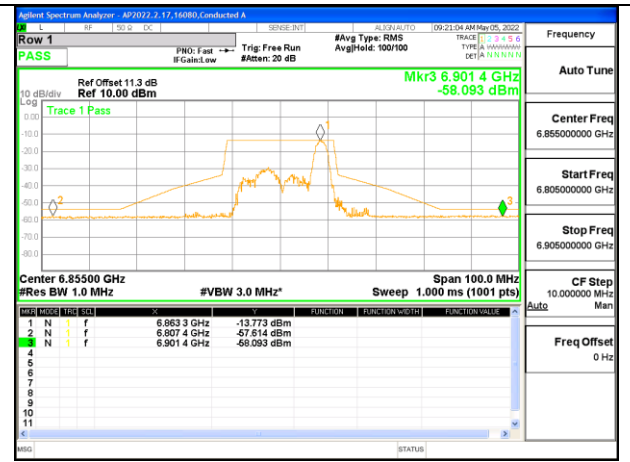

HIGH CHANNEL Antenna 4