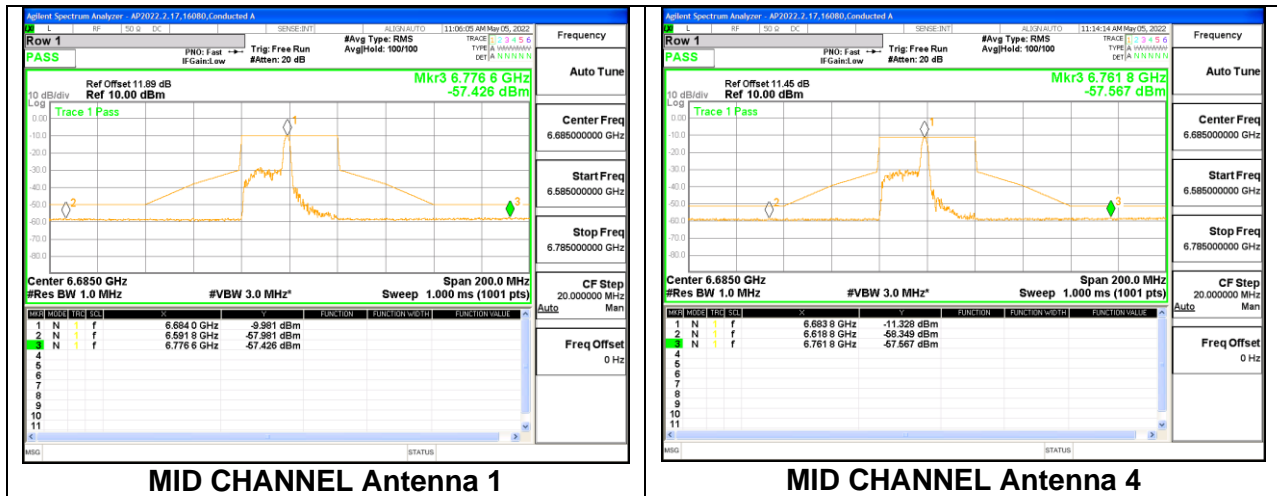

2TX Antenna 1 + Antenna 4 CDD OFDMA MODE: 26-Tones, RU Index 8

MID CHANNEL