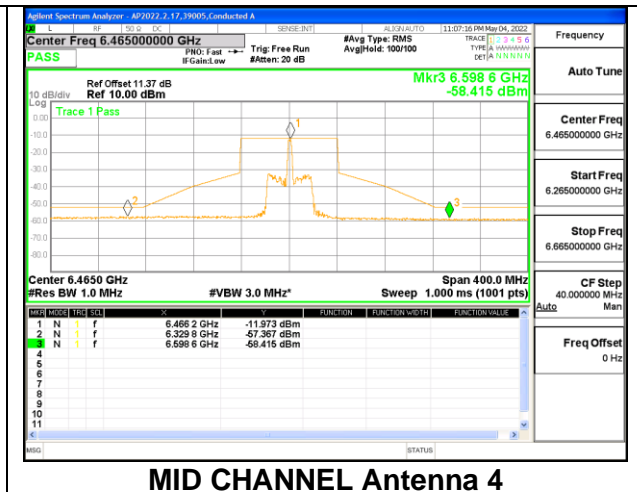

MID CHANNEL Antenna 4