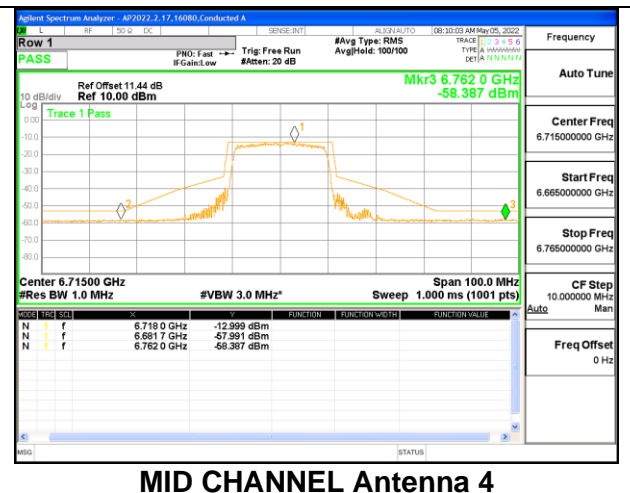

LOW CHANNEL Antenna 1

LOW CHANNEL Antenna 4

MID CHANNEL

MID CHANNEL Antenna 1

MID CHANNEL Antenna 4

HIGH CHANNEL

HIGH CHANNEL Antenna 1

HIGH CHANNEL Antenna 4

STRADDLE CHANNEL

STRADDLE CHANNEL Antenna 1

STRADDLE CHANNEL Antenna 4

9.5.8. 802.11ax HE40 MODE 2TX IN THE UNII-7 BAND

2TX Antenna 1 + Antenna 4 CDD OFDMA MODE: 26-Tones, RU Index 0

LOW CHANNEL

2TX Antenna 1 + Antenna 4 CDD OFDMA MODE: 26-Tones, RU Index 8