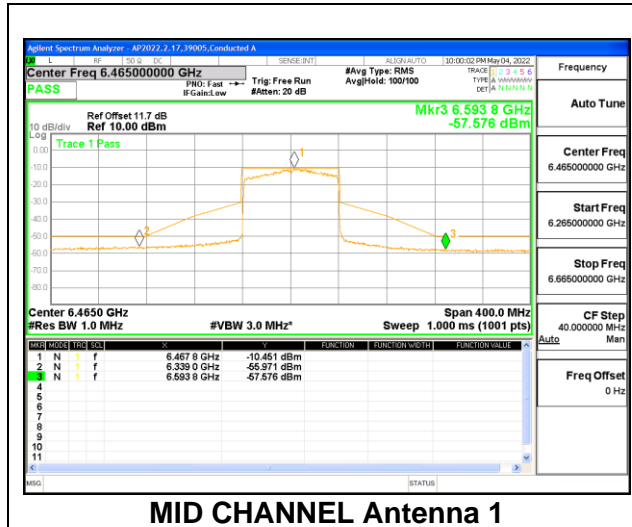

2TX Antenna 1 + Antenna 4 CDD OFDMA MODE: 996-Tones, RU Index 67

MID CHANNEL

MID CHANNEL Antenna 1