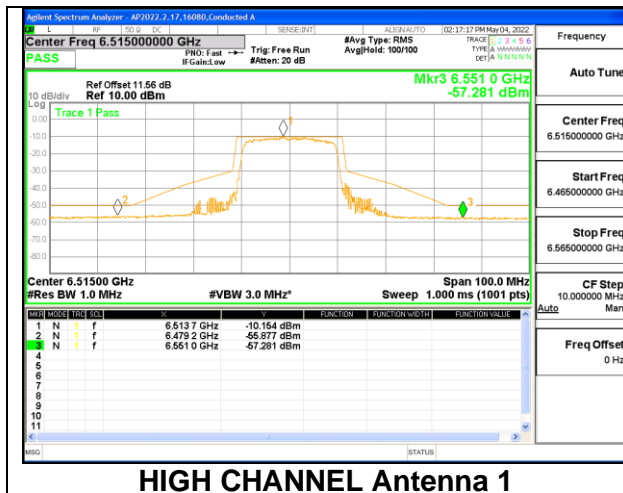

LOW CHANNEL Antenna 1

LOW CHANNEL Antenna 4

MID CHANNEL

HIGH CHANNEL

9.5.5. 802.11ax HE40 MODE 2TX IN THE UNII-6 BAND

2TX Antenna 1 + Antenna 4 CDD OFDMA MODE: 26-Tones, RU Index 0

LOW CHANNEL

2TX Antenna 1 + Antenna 4 CDD OFDMA MODE: 26-Tones, RU Index 17

HIGH CHANNEL

STRADDLE CHANNEL

2TX Antenna 1 + Antenna 4 CDD OFDMA MODE: 484-Tones, RU Index 65

LOW CHANNEL

HIGH CHANNEL

HIGH CHANNEL Antenna 1

HIGH CHANNEL Antenna 4

STRADDLE CHANNEL