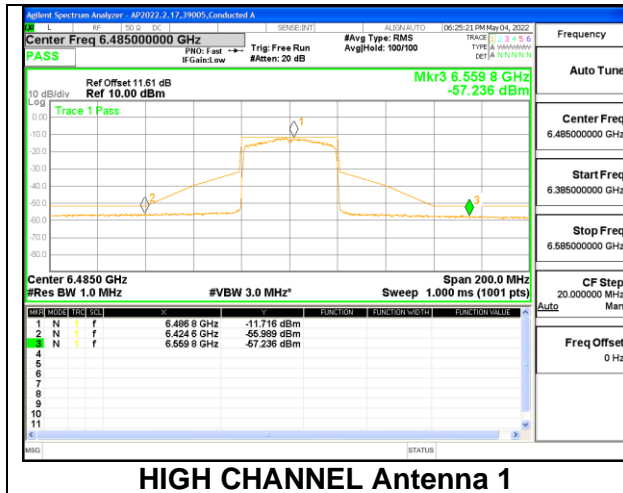

HIGH CHANNEL

STRADDLE CHANNEL

2TX Antenna 1 + Antenna 4 CDD OFDMA MODE: 484-Tones, RU Index 65

LOW CHANNEL

HIGH CHANNEL

HIGH CHANNEL Antenna 1

HIGH CHANNEL Antenna 4

STRADDLE CHANNEL

STRADDLE CHANNEL Antenna 1

STRADDLE CHANNEL Antenna 4

9.5.6. 802.11ax HE80 MODE 2TX IN THE UNII-6 BAND

2TX Antenna 1 + Antenna 4 CDD OFDMA MODE: 26-Tones, RU Index 0

MID CHANNEL

MID CHANNEL Antenna 1

MID CHANNEL Antenna 4