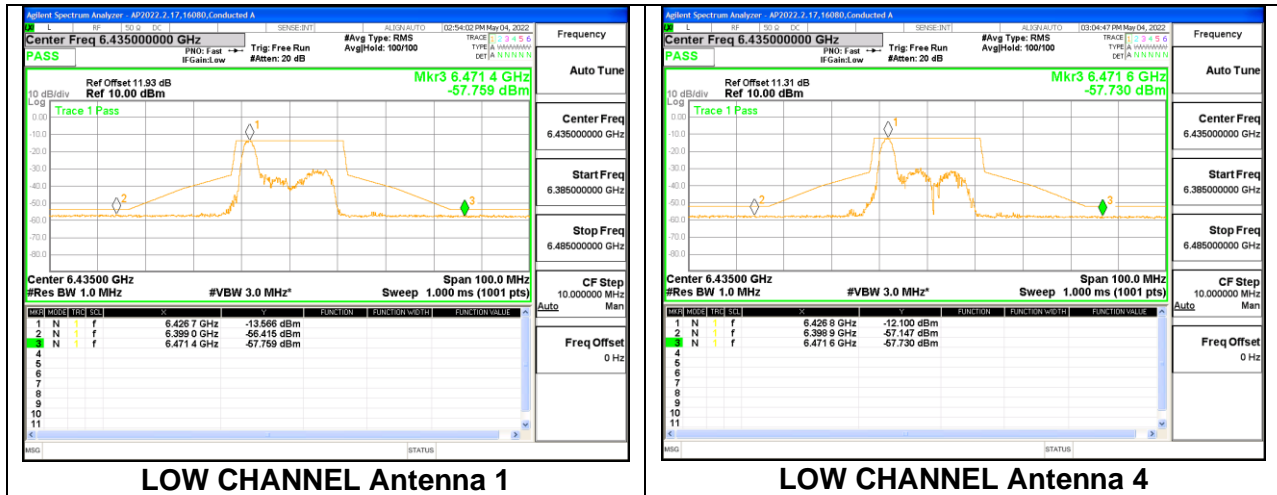

MID CHANNEL

HIGH CHANNEL

9.5.4. 802.11ax HE20 MODE 2TX IN THE UNII-6 BAND

2TX Antenna 1 + Antenna 4 CDD OFDMA MODE: 26-Tones, RU Index 0

LOW CHANNEL

2TX Antenna 1 + Antenna 4 CDD OFDMA MODE: 26-Tones, RU Index 4

MID CHANNEL

2TX Antenna 1 + Antenna 4 CDD OFDMA MODE: 26-Tones, RU Index 8

HIGH CHANNEL

HIGH CHANNEL Antenna 1

HIGH CHANNEL Antenna 4

2TX Antenna 1 + Antenna 4 CDD OFDMA MODE: 242-Tones, RU Index 61

LOW CHANNEL