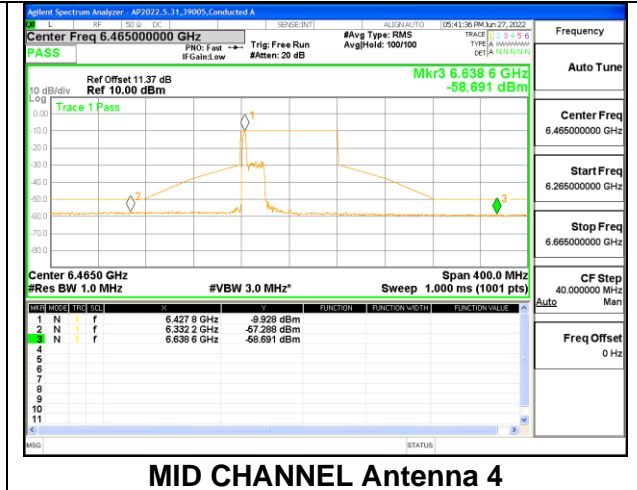

STRADDLE CHANNEL Antenna 1

STRADDLE CHANNEL Antenna 4

9.5.6. 802.11ax HE80 MODE 2TX IN THE UNII-6 BAND

2TX Antenna 1 + Antenna 4 CDD OFDMA MODE: 26-Tones, RU Index 0

MID CHANNEL

MID CHANNEL Antenna 1

MID CHANNEL Antenna 4

2TX Antenna 1 + Antenna 4 CDD OFDMA MODE: 26-Tones, RU Index 18

MID CHANNEL

MID CHANNEL Antenna 1

MID CHANNEL Antenna 4

2TX Antenna 1 + Antenna 4 CDD OFDMA MODE: 26-Tones, RU Index 36

STRADDLE CHANNEL

STRADDLE CHANNEL Antenna 1