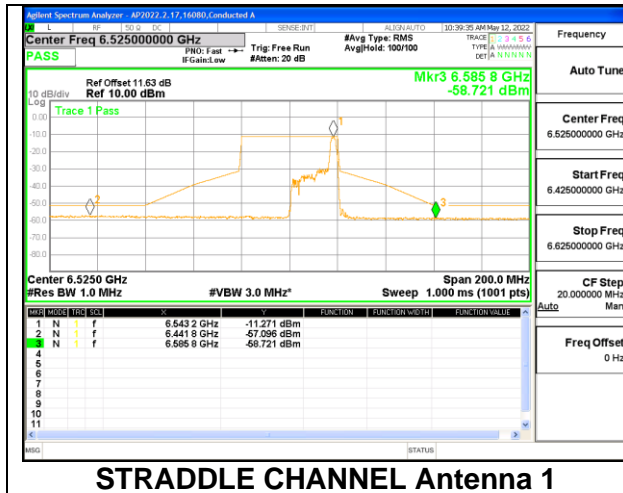

LOW CHANNEL Antenna 1

LOW CHANNEL Antenna 4

MID CHANNEL

HIGH CHANNEL

9.5.5. 802.11ax HE40 MODE 2TX IN THE UNII-6 BAND

2TX Antenna 1 + Antenna 4 CDD OFDMA MODE: 26-Tones, RU Index 0

LOW CHANNEL

2TX Antenna 1 + Antenna 4 CDD OFDMA MODE: 26-Tones, RU Index 17

HIGH CHANNEL

STRADDLE CHANNEL

2TX Antenna 1 + Antenna 4 CDD OFDMA MODE: 484-Tones, RU Index 65

LOW CHANNEL

HIGH CHANNEL

HIGH CHANNEL Antenna 1

HIGH CHANNEL Antenna 4

STRADDLE CHANNEL