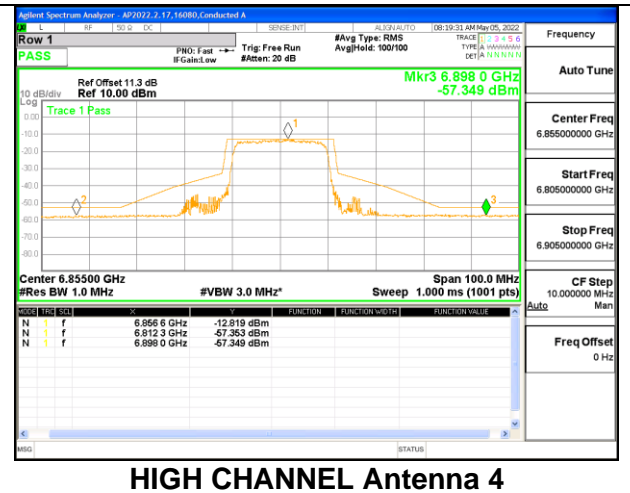

LOW CHANNEL Antenna 1

LOW CHANNEL Antenna 4

MID CHANNEL

MID CHANNEL Antenna 1

MID CHANNEL Antenna 4

HIGH CHANNEL

HIGH CHANNEL Antenna 1

HIGH CHANNEL Antenna 4

STRADDLE CHANNEL

STRADDLE CHANNEL Antenna 1

STRADDLE CHANNEL Antenna 4

9.5.8. 802.11ax HE40 MODE 2TX IN THE UNII-7 BAND

2TX Antenna 1 + Antenna 4 CDD OFDMA MODE: 26-Tones, RU Index 0

LOW CHANNEL

2TX Antenna 1 + Antenna 4 CDD OFDMA MODE: 26-Tones, RU Index 8