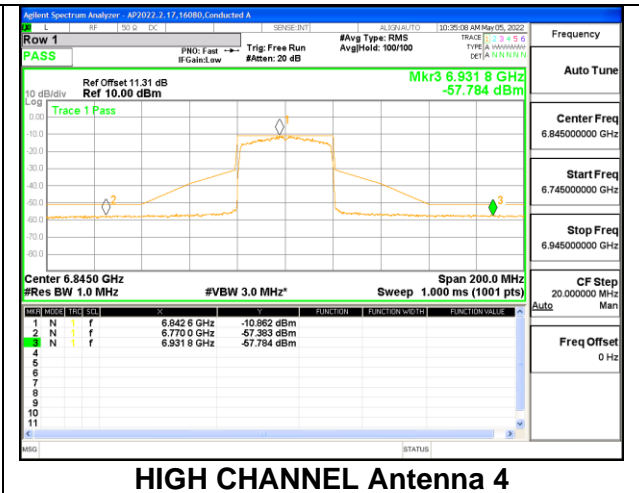

2TX Antenna 1 + Antenna 4 CDD OFDMA MODE: 484-Tones, RU Index 65

LOW CHANNEL

MID CHANNEL

HIGH CHANNEL

HIGH CHANNEL Antenna 1

HIGH CHANNEL Antenna 4

STRADDLE CHANNEL

STRADDLE CHANNEL Antenna 1

STRADDLE CHANNEL Antenna 4