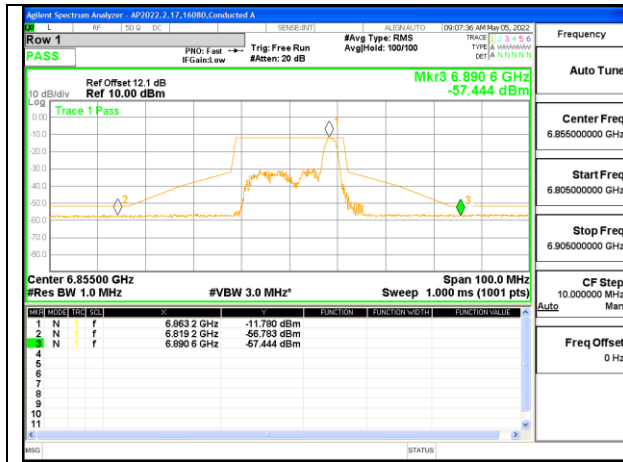

2TX Antenna 1 + Antenna 4 CDD OFDMA MODE: 26-Tones, RU Index 8

HIGH CHANNEL

HIGH CHANNEL Antenna 1