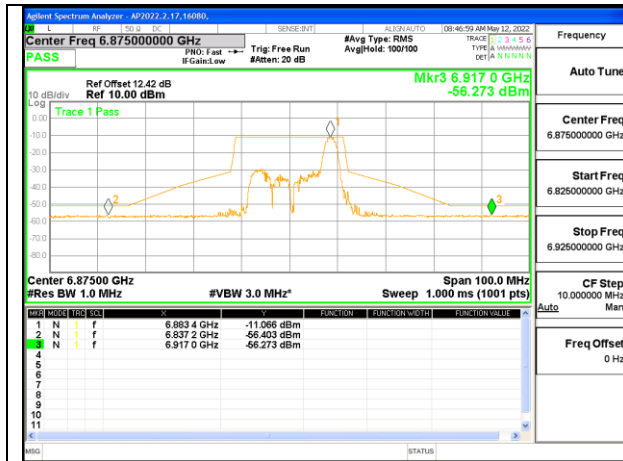

HIGH CHANNEL

HIGH CHANNEL Antenna 1

HIGH CHANNEL Antenna 4

STRADDLE CHANNEL

STRADDLE CHANNEL Antenna 1

STRADDLE CHANNEL Antenna 4

2TX Antenna 1 + Antenna 4 CDD OFDMA MODE: 242-Tones, RU Index 61

LOW CHANNEL