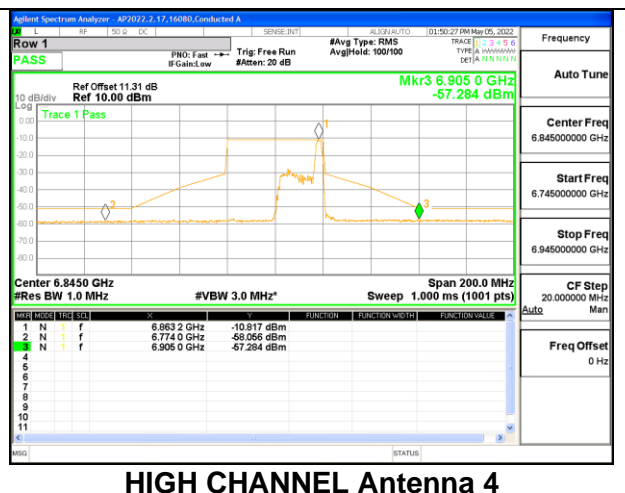

STRADDLE CHANNEL

STRADDLE CHANNEL Antenna 1

STRADDLE CHANNEL Antenna 4

9.5.8. 802.11ax HE40 MODE 2TX IN THE UNII-7 BAND

2TX Antenna 1 + Antenna 4 CDD OFDMA MODE: 26-Tones, RU Index 0

LOW CHANNEL

2TX Antenna 1 + Antenna 4 CDD OFDMA MODE: 26-Tones, RU Index 8

MID CHANNEL

2TX Antenna 1 + Antenna 4 CDD OFDMA MODE: 26-Tones, RU Index 17

HIGH CHANNEL

HIGH CHANNEL Antenna 1

HIGH CHANNEL Antenna 4

STRADDLE CHANNEL

STRADDLE CHANNEL Antenna 1

STRADDLE CHANNEL Antenna 4

2TX Antenna 1 + Antenna 4 CDD OFDMA MODE: 484-Tones, RU Index 65

LOW CHANNEL

MID CHANNEL

HIGH CHANNEL

HIGH CHANNEL Antenna 1

HIGH CHANNEL Antenna 4

STRADDLE CHANNEL

STRADDLE CHANNEL Antenna 1