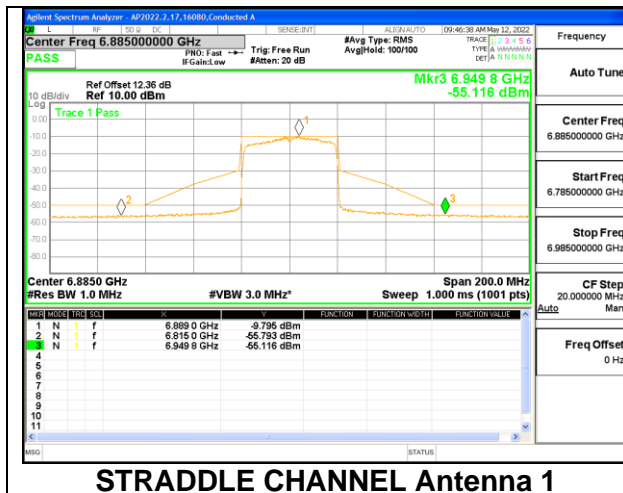

2TX Antenna 1 + Antenna 4 CDD OFDMA MODE: 484-Tones, RU Index 65

LOW CHANNEL

MID CHANNEL

HIGH CHANNEL

HIGH CHANNEL Antenna 1

HIGH CHANNEL Antenna 4

STRADDLE CHANNEL

STRADDLE CHANNEL Antenna 1

STRADDLE CHANNEL Antenna 4