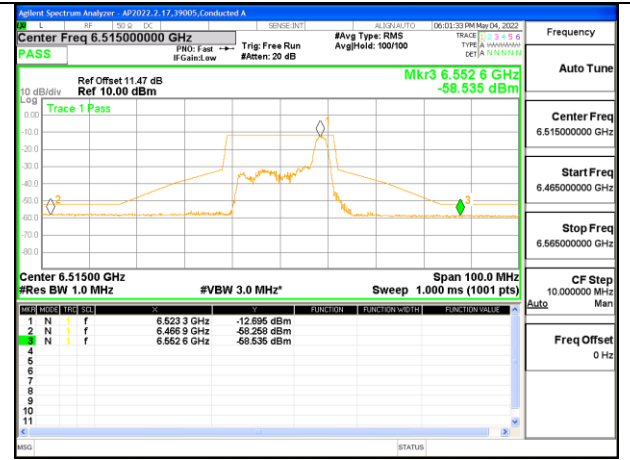

MID CHANNEL

2TX Antenna 1 + Antenna 4 CDD OFDMA MODE: 26-Tones, RU Index 8

HIGH CHANNEL

HIGH CHANNEL Antenna 1

HIGH CHANNEL Antenna 4

2TX Antenna 1 + Antenna 4 CDD OFDMA MODE: 242-Tones, RU Index 61

LOW CHANNEL