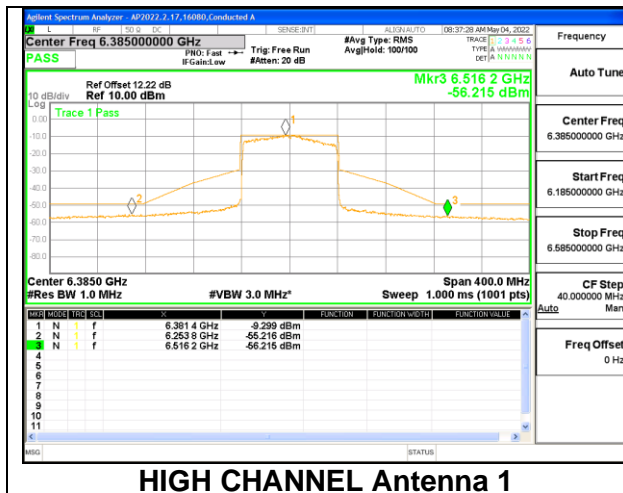

MID CHANNEL

HIGH CHANNEL

9.5.4. 802.11ax HE20 MODE 2TX IN THE UNII-6 BAND

2TX Antenna 1 + Antenna 4 CDD OFDMA MODE: 26-Tones, RU Index 0

LOW CHANNEL

2TX Antenna 1 + Antenna 4 CDD OFDMA MODE: 26-Tones, RU Index 4

MID CHANNEL

2TX Antenna 1 + Antenna 4 CDD OFDMA MODE: 26-Tones, RU Index 8

HIGH CHANNEL

HIGH CHANNEL Antenna 1

HIGH CHANNEL Antenna 4

2TX Antenna 1 + Antenna 4 CDD OFDMA MODE: 242-Tones, RU Index 61

LOW CHANNEL