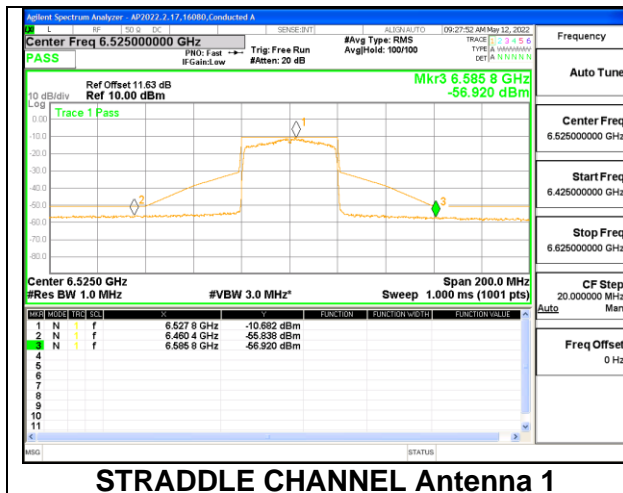

HIGH CHANNEL

STRADDLE CHANNEL

2TX Antenna 1 + Antenna 4 CDD OFDMA MODE: 484-Tones, RU Index 65

LOW CHANNEL

HIGH CHANNEL

HIGH CHANNEL Antenna 1

HIGH CHANNEL Antenna 4

STRADDLE CHANNEL

STRADDLE CHANNEL Antenna 1

STRADDLE CHANNEL Antenna 4

9.5.6. 802.11ax HE80 MODE 2TX IN THE UNII-6 BAND

2TX Antenna 1 + Antenna 4 CDD OFDMA MODE: 26-Tones, RU Index 0

MID CHANNEL

MID CHANNEL Antenna 1

MID CHANNEL Antenna 4