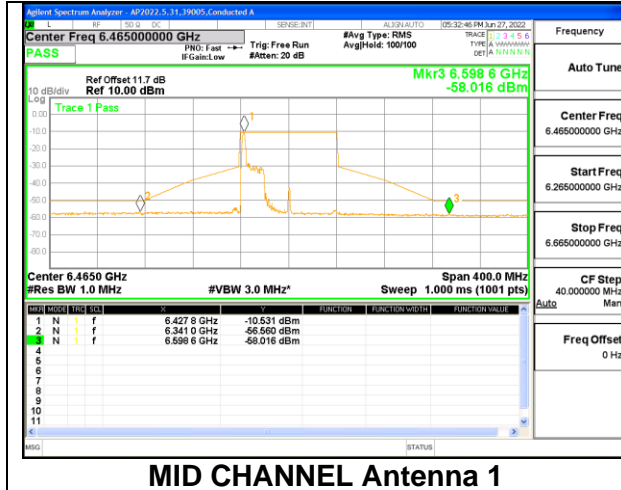

HIGH CHANNEL

STRADDLE CHANNEL

2TX Antenna 1 + Antenna 4 CDD OFDMA MODE: 484-Tones, RU Index 65

LOW CHANNEL

HIGH CHANNEL

HIGH CHANNEL Antenna 1

HIGH CHANNEL Antenna 4

STRADDLE CHANNEL

STRADDLE CHANNEL Antenna 1

STRADDLE CHANNEL Antenna 4

9.5.6. 802.11ax HE80 MODE 2TX IN THE UNII-6 BAND

2TX Antenna 1 + Antenna 4 CDD OFDMA MODE: 26-Tones, RU Index 0

MID CHANNEL

MID CHANNEL Antenna 1

MID CHANNEL Antenna 4

2TX Antenna 1 + Antenna 4 CDD OFDMA MODE: 26-Tones, RU Index 18

MID CHANNEL

MID CHANNEL Antenna 1

MID CHANNEL Antenna 4

2TX Antenna 1 + Antenna 4 CDD OFDMA MODE: 26-Tones, RU Index 36

STRADDLE CHANNEL

STRADDLE CHANNEL Antenna 1