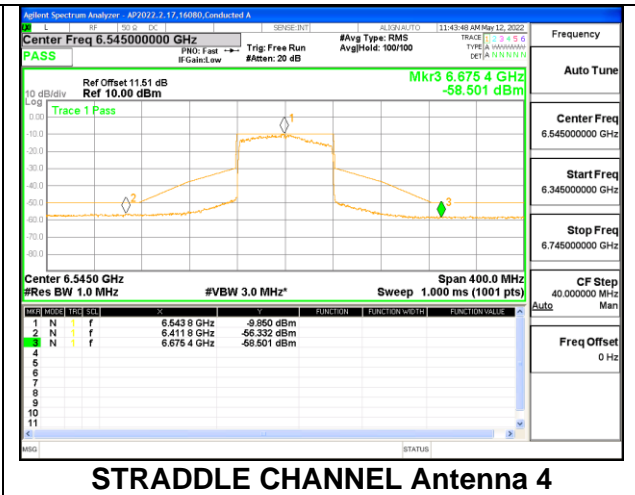

STRADDLE CHANNEL Antenna 4

2TX Antenna 1 + Antenna 4 CDD OFDMA MODE: 996-Tones, RU Index 67

MID CHANNEL

MID CHANNEL Antenna 1

MID CHANNEL Antenna 4

STRADDLE CHANNEL

STRADDLE CHANNEL Antenna 1

STRADDLE CHANNEL Antenna 4

9.5.7. 802.11ax HE20 MODE 2TX IN THE UNII-7 BAND

2TX Antenna 1 + Antenna 4 CDD OFDMA MODE: 26-Tones, RU Index 0

LOW CHANNEL

2TX Antenna 1 + Antenna 4 CDD OFDMA MODE: 26-Tones, RU Index 4

MID CHANNEL

2TX Antenna 1 + Antenna 4 CDD OFDMA MODE: 26-Tones, RU Index 8