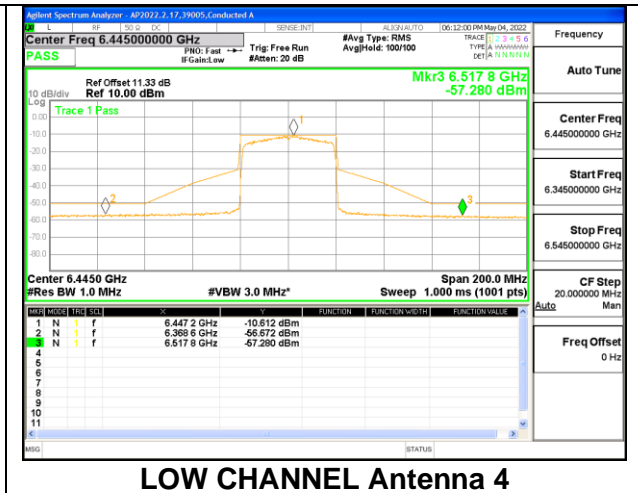

HIGH CHANNEL

STRADDLE CHANNEL

2TX Antenna 1 + Antenna 4 CDD OFDMA MODE: 484-Tones, RU Index 65

LOW CHANNEL

HIGH CHANNEL

HIGH CHANNEL Antenna 1

HIGH CHANNEL Antenna 4

STRADDLE CHANNEL

STRADDLE CHANNEL Antenna 1

STRADDLE CHANNEL Antenna 4

9.5.6. 802.11ax HE80 MODE 2TX IN THE UNII-6 BAND

2TX Antenna 1 + Antenna 4 CDD OFDMA MODE: 26-Tones, RU Index 0

MID CHANNEL

MID CHANNEL Antenna 1

MID CHANNEL Antenna 4