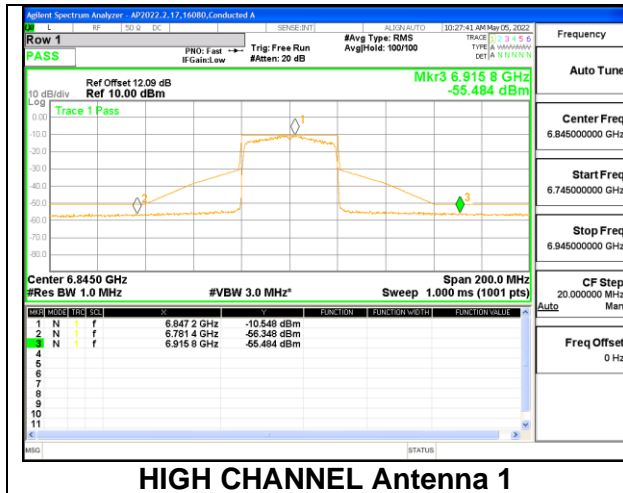

2TX Antenna 1 + Antenna 4 CDD OFDMA MODE: 484-Tones, RU Index 65

LOW CHANNEL

MID CHANNEL

HIGH CHANNEL

HIGH CHANNEL Antenna 1

HIGH CHANNEL Antenna 4

STRADDLE CHANNEL

STRADDLE CHANNEL Antenna 1