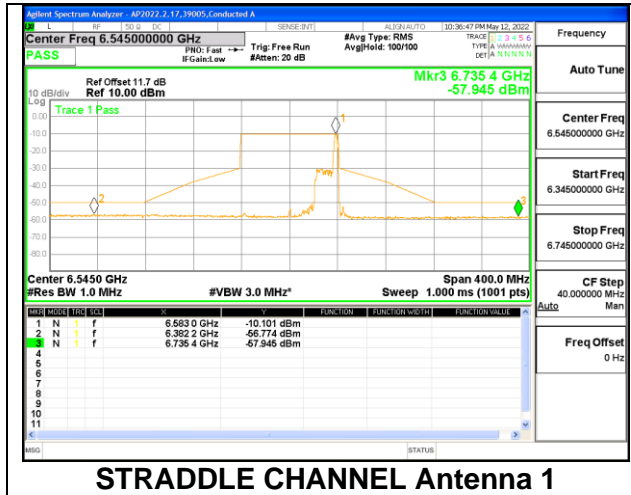

2TX Antenna 1 + Antenna 4 CDD OFDMA MODE: 26-Tones, RU Index 18

MID CHANNEL

MID CHANNEL Antenna 1

MID CHANNEL Antenna 4

2TX Antenna 1 + Antenna 4 CDD OFDMA MODE: 26-Tones, RU Index 36

STRADDLE CHANNEL

STRADDLE CHANNEL Antenna 1