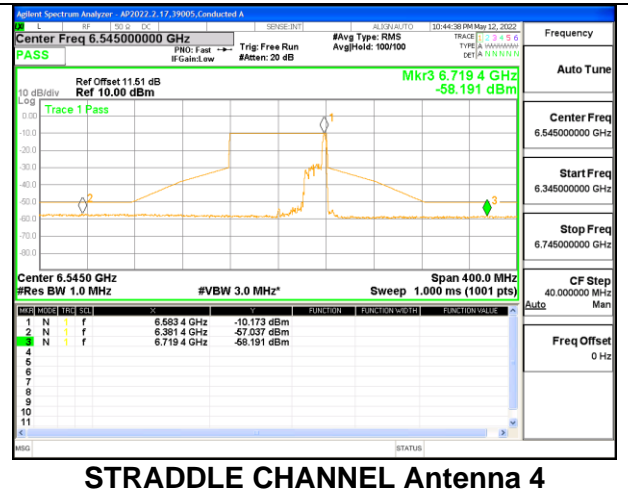

2TX Antenna 1 + Antenna 4 CDD OFDMA MODE: 26-Tones, RU Index 18

MID CHANNEL

MID CHANNEL Antenna 1

MID CHANNEL Antenna 4

2TX Antenna 1 + Antenna 4 CDD OFDMA MODE: 26-Tones, RU Index 36

STRADDLE CHANNEL

STRADDLE CHANNEL Antenna 1

STRADDLE CHANNEL Antenna 4

2TX Antenna 1 + Antenna 4 CDD OFDMA MODE: 996-Tones, RU Index 67

MID CHANNEL

MID CHANNEL Antenna 1

MID CHANNEL Antenna 4

STRADDLE CHANNEL

STRADDLE CHANNEL Antenna 1

STRADDLE CHANNEL Antenna 4