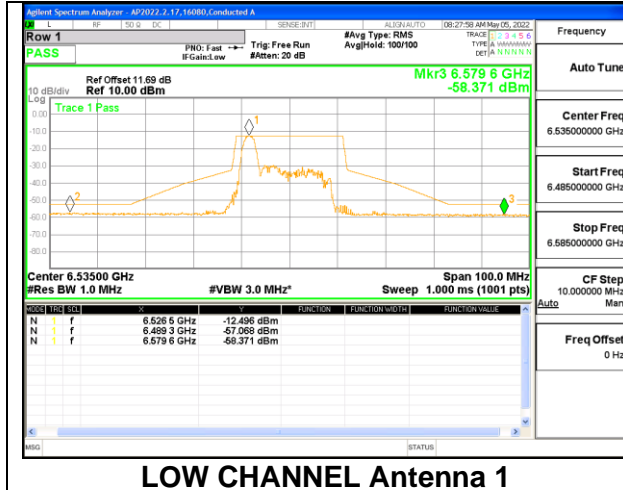

9.5.7. 802.11ax HE20 MODE 2TX IN THE UNII-7 BAND

2TX Antenna 1 + Antenna 4 CDD OFDMA MODE: 26-Tones, RU Index 0

LOW CHANNEL