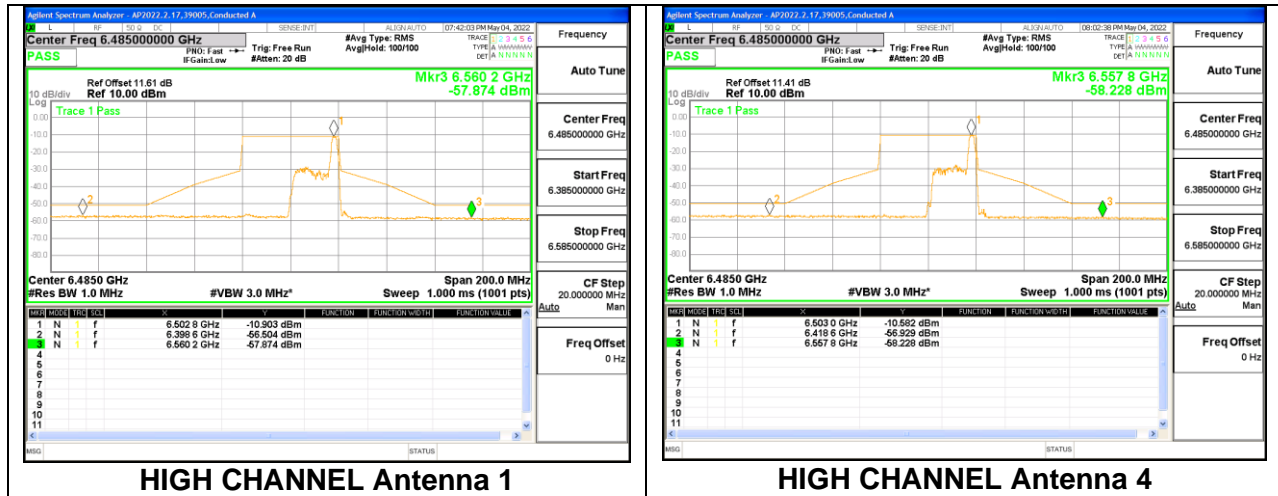

LOW CHANNEL Antenna 1

LOW CHANNEL Antenna 4

MID CHANNEL

HIGH CHANNEL

9.5.5. 802.11ax HE40 MODE 2TX IN THE UNII-6 BAND

2TX Antenna 1 + Antenna 4 CDD OFDMA MODE: 26-Tones, RU Index 0

LOW CHANNEL

2TX Antenna 1 + Antenna 4 CDD OFDMA MODE: 26-Tones, RU Index 17

HIGH CHANNEL

STRADDLE CHANNEL

2TX Antenna 1 + Antenna 4 CDD OFDMA MODE: 484-Tones, RU Index 65

LOW CHANNEL

HIGH CHANNEL

HIGH CHANNEL Antenna 1

HIGH CHANNEL Antenna 4

STRADDLE CHANNEL