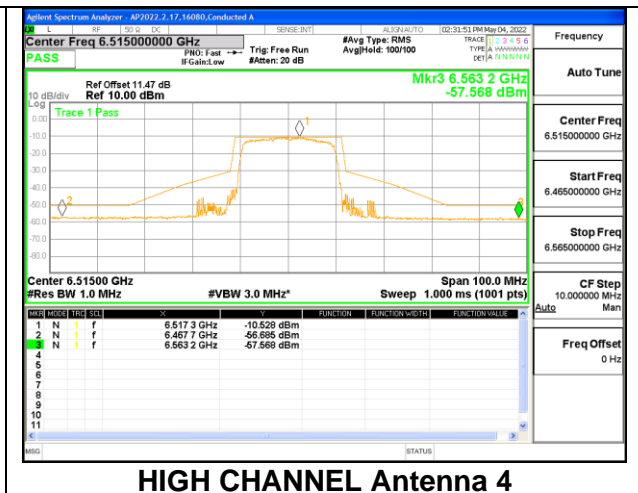

LOW CHANNEL Antenna 1

LOW CHANNEL Antenna 4

MID CHANNEL

HIGH CHANNEL

9.5.5. 802.11ax HE40 MODE 2TX IN THE UNII-6 BAND

2TX Antenna 1 + Antenna 4 CDD OFDMA MODE: 26-Tones, RU Index 0

LOW CHANNEL

2TX Antenna 1 + Antenna 4 CDD OFDMA MODE: 26-Tones, RU Index 17

HIGH CHANNEL

STRADDLE CHANNEL

2TX Antenna 1 + Antenna 4 CDD OFDMA MODE: 484-Tones, RU Index 65

LOW CHANNEL

HIGH CHANNEL

HIGH CHANNEL Antenna 1

HIGH CHANNEL Antenna 4

STRADDLE CHANNEL