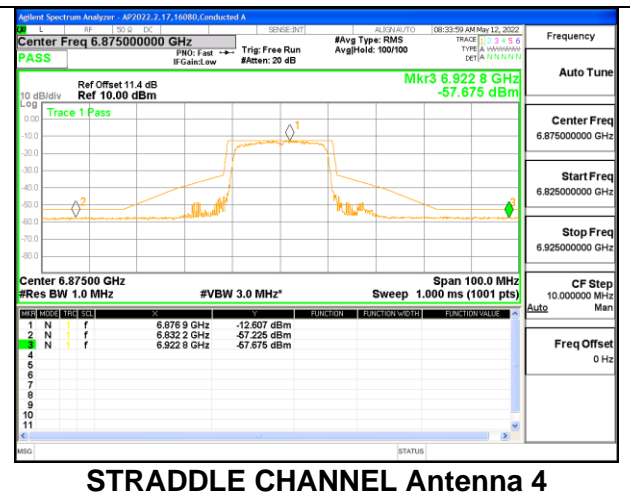

LOW CHANNEL Antenna 1

LOW CHANNEL Antenna 4

MID CHANNEL

MID CHANNEL Antenna 1

MID CHANNEL Antenna 4

HIGH CHANNEL

HIGH CHANNEL Antenna 1

HIGH CHANNEL Antenna 4

STRADDLE CHANNEL

STRADDLE CHANNEL Antenna 1

STRADDLE CHANNEL Antenna 4

9.5.8. 802.11ax HE40 MODE 2TX IN THE UNII-7 BAND

2TX Antenna 1 + Antenna 4 CDD OFDMA MODE: 26-Tones, RU Index 0

LOW CHANNEL

2TX Antenna 1 + Antenna 4 CDD OFDMA MODE: 26-Tones, RU Index 8