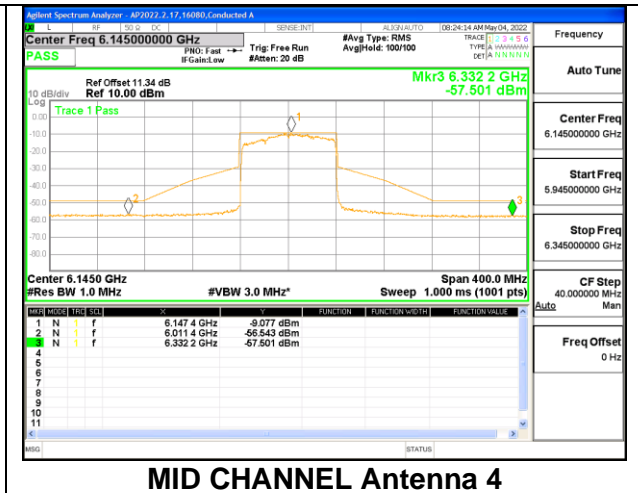

MID CHANNEL

HIGH CHANNEL

9.5.4. 802.11ax HE20 MODE 2TX IN THE UNII-6 BAND

2TX Antenna 1 + Antenna 4 CDD OFDMA MODE: 26-Tones, RU Index 0

LOW CHANNEL

2TX Antenna 1 + Antenna 4 CDD OFDMA MODE: 26-Tones, RU Index 4

MID CHANNEL

2TX Antenna 1 + Antenna 4 CDD OFDMA MODE: 26-Tones, RU Index 8

HIGH CHANNEL

HIGH CHANNEL Antenna 1

HIGH CHANNEL Antenna 4

2TX Antenna 1 + Antenna 4 CDD OFDMA MODE: 242-Tones, RU Index 61

LOW CHANNEL