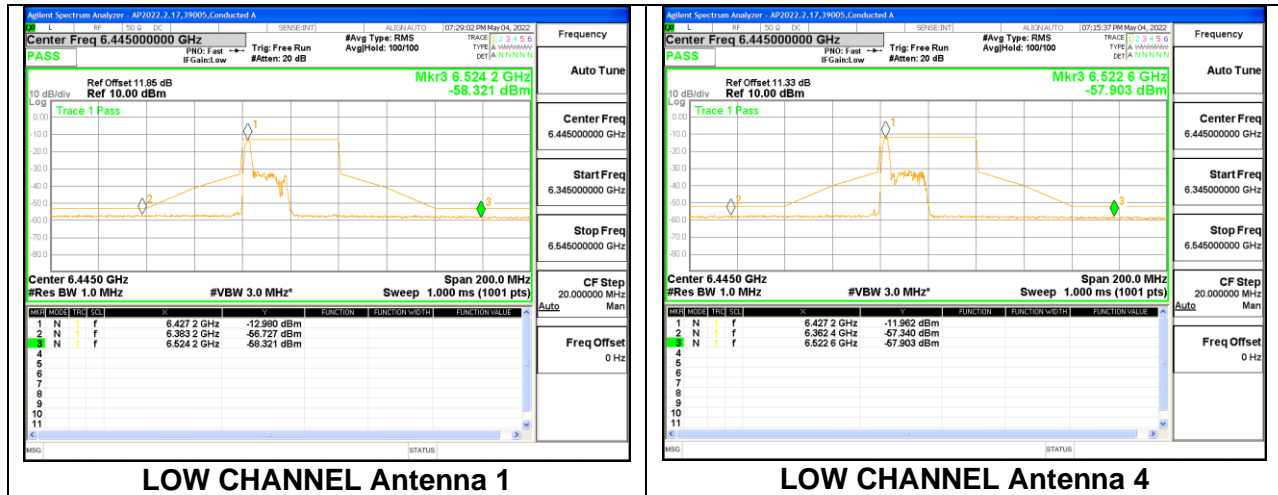

LOW CHANNEL Antenna 1

LOW CHANNEL Antenna 4

MID CHANNEL

HIGH CHANNEL

9.5.5. 802.11ax HE40 MODE 2TX IN THE UNII-6 BAND

2TX Antenna 1 + Antenna 4 CDD OFDMA MODE: 26-Tones, RU Index 0

LOW CHANNEL

2TX Antenna 1 + Antenna 4 CDD OFDMA MODE: 26-Tones, RU Index 17

HIGH CHANNEL

STRADDLE CHANNEL

2TX Antenna 1 + Antenna 4 CDD OFDMA MODE: 484-Tones, RU Index 65

LOW CHANNEL

HIGH CHANNEL

HIGH CHANNEL Antenna 1

HIGH CHANNEL Antenna 4

STRADDLE CHANNEL