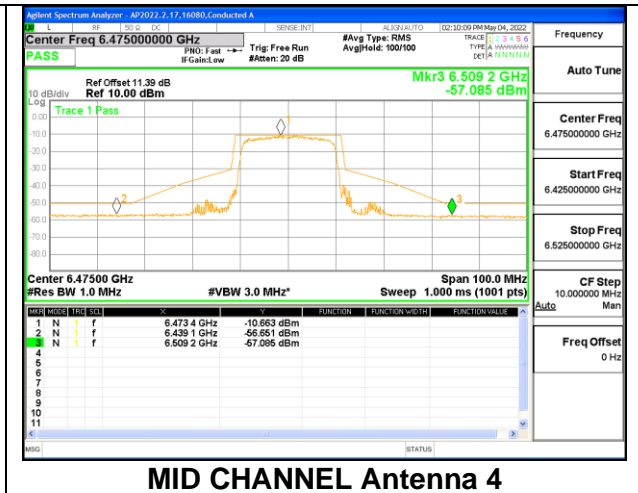

MID CHANNEL