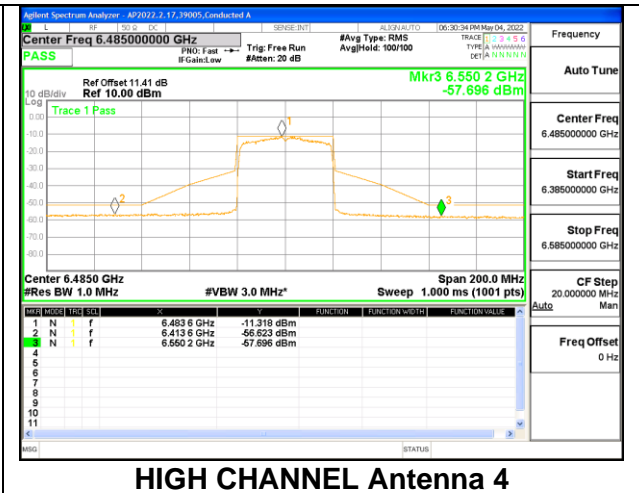

HIGH CHANNEL

STRADDLE CHANNEL

2TX Antenna 1 + Antenna 4 CDD OFDMA MODE: 484-Tones, RU Index 65

LOW CHANNEL

HIGH CHANNEL

HIGH CHANNEL Antenna 1

HIGH CHANNEL Antenna 4

STRADDLE CHANNEL

STRADDLE CHANNEL Antenna 1

STRADDLE CHANNEL Antenna 4

9.5.6. 802.11ax HE80 MODE 2TX IN THE UNII-6 BAND

2TX Antenna 1 + Antenna 4 CDD OFDMA MODE: 26-Tones, RU Index 0

MID CHANNEL

MID CHANNEL Antenna 1

MID CHANNEL Antenna 4