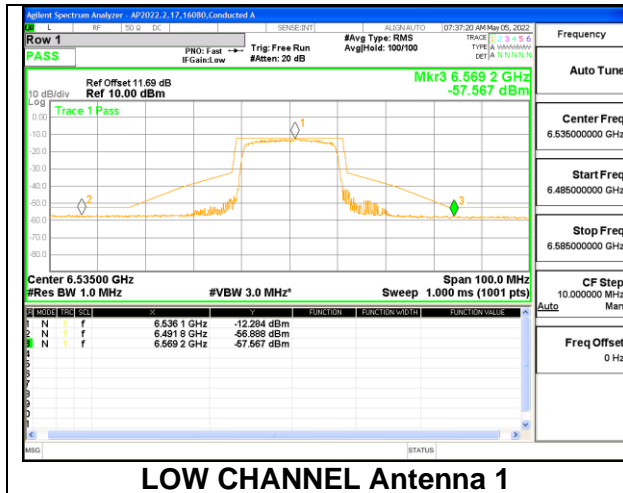

HIGH CHANNEL

HIGH CHANNEL Antenna 1

HIGH CHANNEL Antenna 4

STRADDLE CHANNEL

STRADDLE CHANNEL Antenna 1

STRADDLE CHANNEL Antenna 4

2TX Antenna 1 + Antenna 4 CDD OFDMA MODE: 242-Tones, RU Index 61

LOW CHANNEL