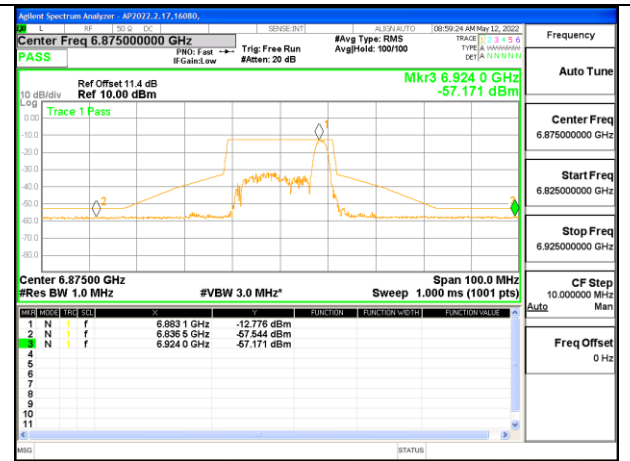

HIGH CHANNEL

HIGH CHANNEL Antenna 1

HIGH CHANNEL Antenna 4

STRADDLE CHANNEL

STRADDLE CHANNEL Antenna 1

STRADDLE CHANNEL Antenna 4

2TX Antenna 1 + Antenna 4 CDD OFDMA MODE: 242-Tones, RU Index 61

LOW CHANNEL