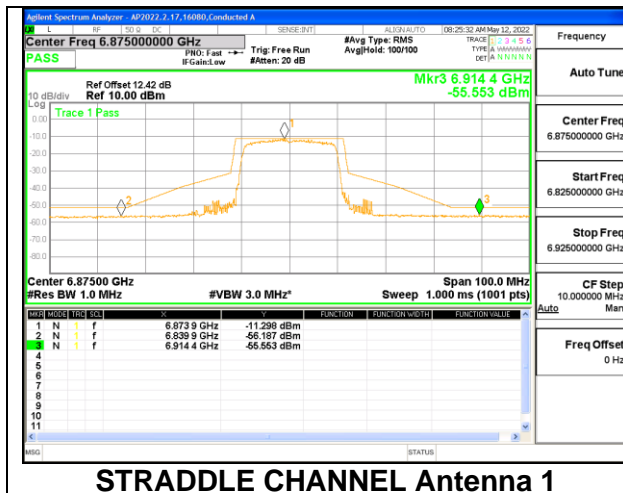

LOW CHANNEL Antenna 1

LOW CHANNEL Antenna 4

MID CHANNEL

MID CHANNEL Antenna 1

MID CHANNEL Antenna 4

HIGH CHANNEL

HIGH CHANNEL Antenna 1

HIGH CHANNEL Antenna 4

STRADDLE CHANNEL

STRADDLE CHANNEL Antenna 1

STRADDLE CHANNEL Antenna 4

9.5.8. 802.11ax HE40 MODE 2TX IN THE UNII-7 BAND

2TX Antenna 1 + Antenna 4 CDD OFDMA MODE: 26-Tones, RU Index 0

LOW CHANNEL

2TX Antenna 1 + Antenna 4 CDD OFDMA MODE: 26-Tones, RU Index 8