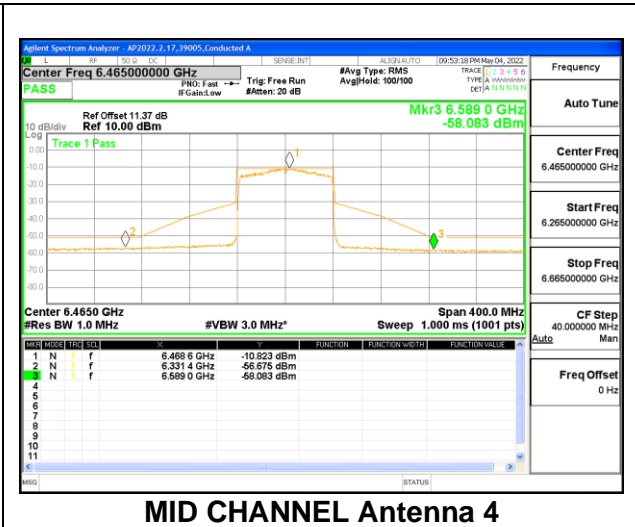

MID CHANNEL Antenna 4