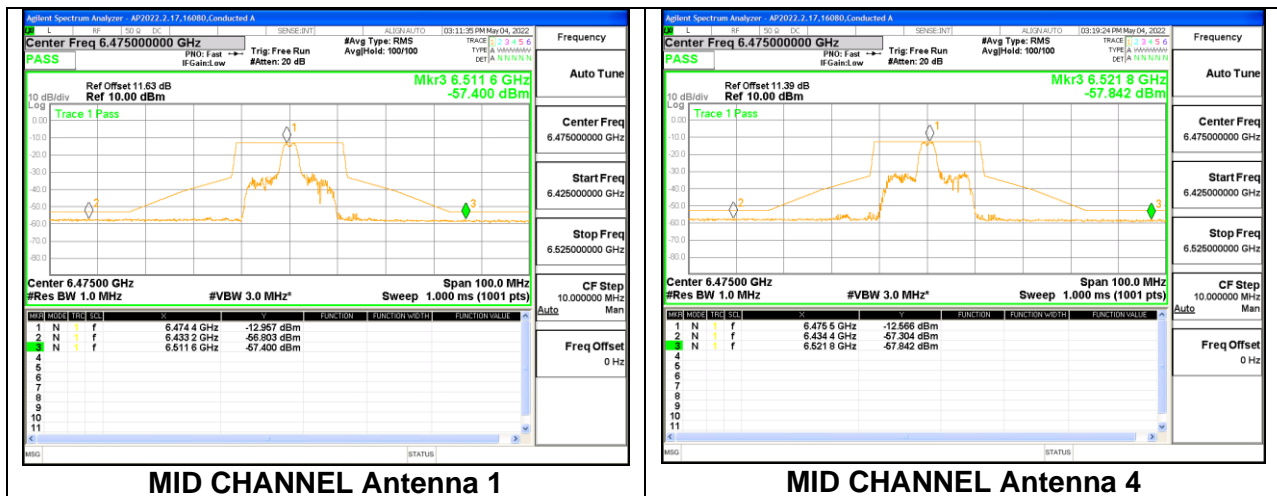

MID CHANNEL

HIGH CHANNEL

9.5.4. 802.11ax HE20 MODE 2TX IN THE UNII-6 BAND

2TX Antenna 1 + Antenna 4 CDD OFDMA MODE: 26-Tones, RU Index 0

LOW CHANNEL

2TX Antenna 1 + Antenna 4 CDD OFDMA MODE: 26-Tones, RU Index 4

MID CHANNEL

2TX Antenna 1 + Antenna 4 CDD OFDMA MODE: 26-Tones, RU Index 8

HIGH CHANNEL

HIGH CHANNEL Antenna 1

HIGH CHANNEL Antenna 4

2TX Antenna 1 + Antenna 4 CDD OFDMA MODE: 242-Tones, RU Index 61

LOW CHANNEL