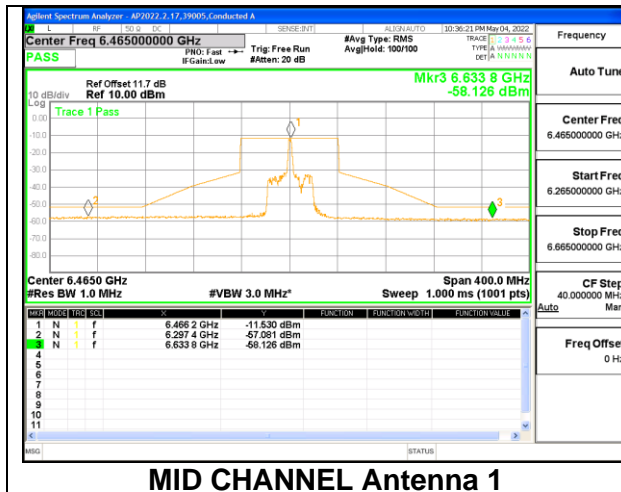

MID CHANNEL Antenna 1