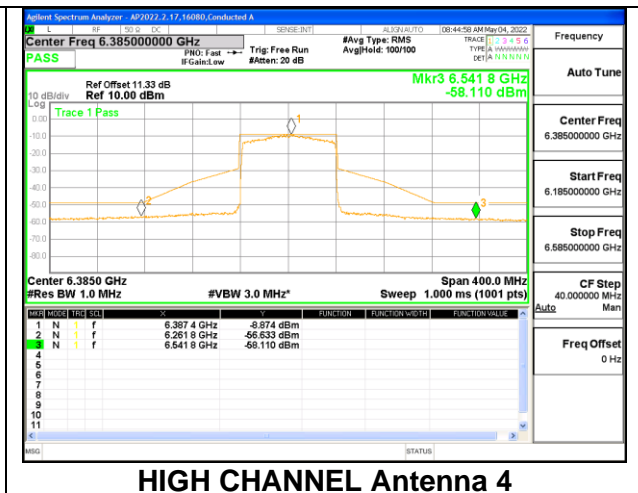

MID CHANNEL

HIGH CHANNEL

9.5.4. 802.11ax HE20 MODE 2TX IN THE UNII-6 BAND

2TX Antenna 1 + Antenna 4 CDD OFDMA MODE: 26-Tones, RU Index 0

LOW CHANNEL

2TX Antenna 1 + Antenna 4 CDD OFDMA MODE: 26-Tones, RU Index 4