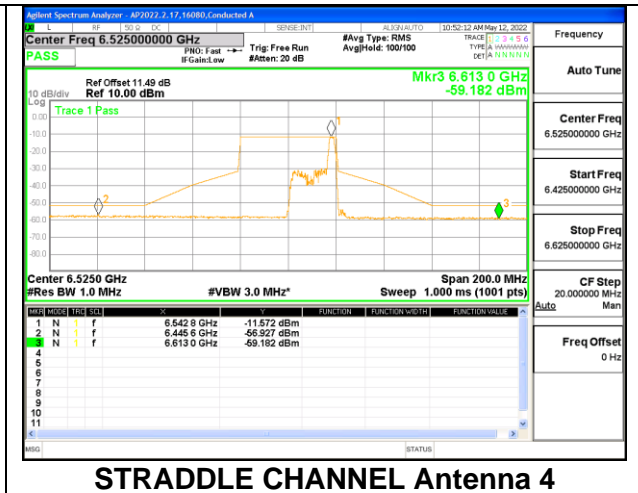

LOW CHANNEL Antenna 1

LOW CHANNEL Antenna 4

MID CHANNEL

HIGH CHANNEL

9.5.5. 802.11ax HE40 MODE 2TX IN THE UNII-6 BAND

2TX Antenna 1 + Antenna 4 CDD OFDMA MODE: 26-Tones, RU Index 0

LOW CHANNEL

2TX Antenna 1 + Antenna 4 CDD OFDMA MODE: 26-Tones, RU Index 17

HIGH CHANNEL

STRADDLE CHANNEL

2TX Antenna 1 + Antenna 4 CDD OFDMA MODE: 484-Tones, RU Index 65

LOW CHANNEL

HIGH CHANNEL

HIGH CHANNEL Antenna 1

HIGH CHANNEL Antenna 4

STRADDLE CHANNEL