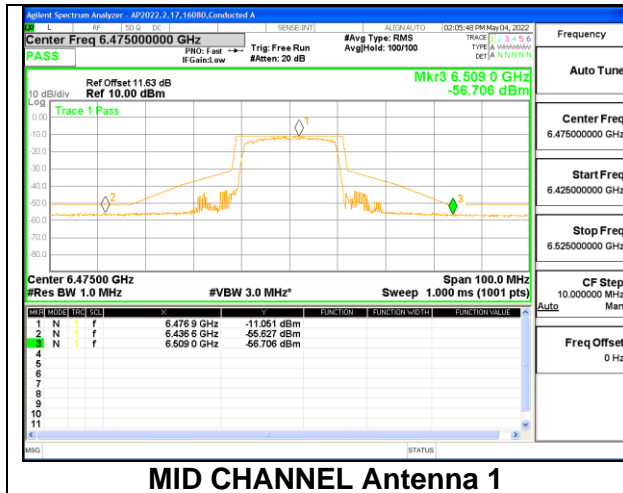

MID CHANNEL