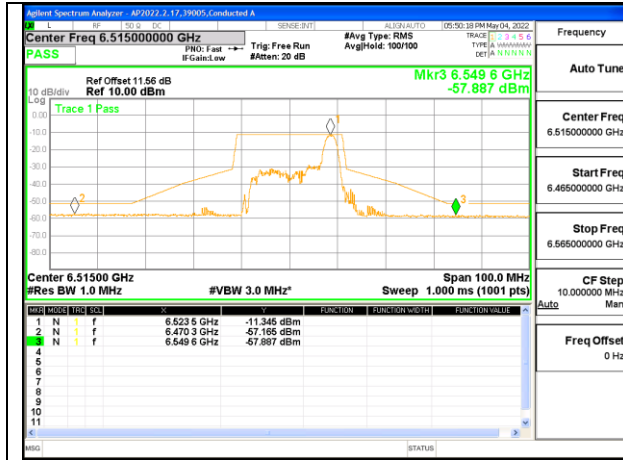

MID CHANNEL

HIGH CHANNEL

9.5.4. 802.11ax HE20 MODE 2TX IN THE UNII-6 BAND

2TX Antenna 1 + Antenna 4 CDD OFDMA MODE: 26-Tones, RU Index 0

LOW CHANNEL

2TX Antenna 1 + Antenna 4 CDD OFDMA MODE: 26-Tones, RU Index 4

MID CHANNEL

2TX Antenna 1 + Antenna 4 CDD OFDMA MODE: 26-Tones, RU Index 8

HIGH CHANNEL

HIGH CHANNEL Antenna 1

HIGH CHANNEL Antenna 4

2TX Antenna 1 + Antenna 4 CDD OFDMA MODE: 242-Tones, RU Index 61

LOW CHANNEL