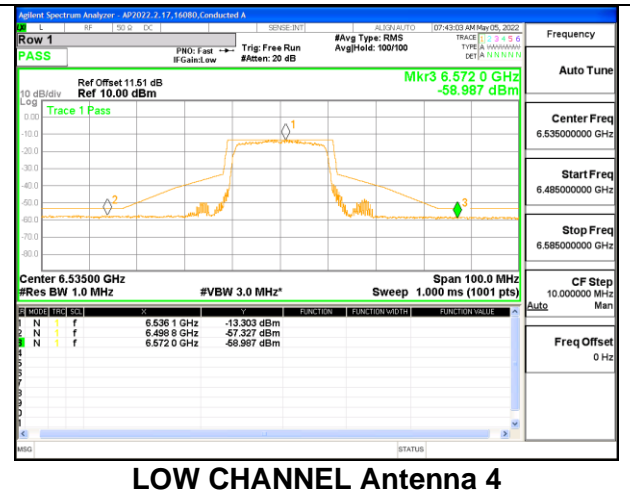

LOW CHANNEL Antenna 4