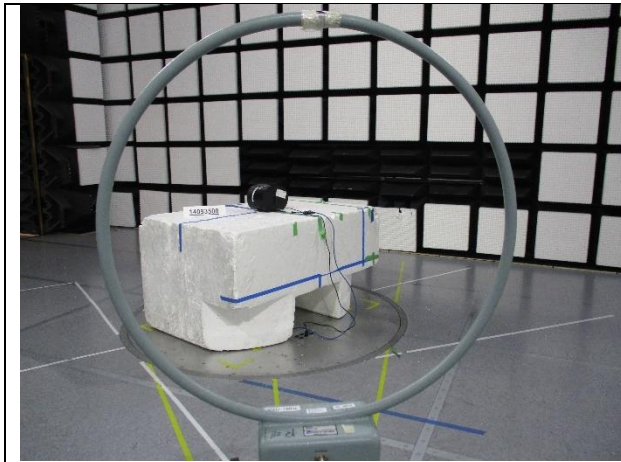

12. SETUP PHOTOS:

ANTENNA PORT CONDUCTED SETUP

RF ANTENNA PORT CONDUCTED

AC LINE CONDUCTED (FRONT)

AC LINE CONDUCTED (BACK)

RADIATED RF MEASUREMENT SETUP

BELOW CHANNEL 30MHz (FRONT)

BELOW CHANNEL 30MHz (BACK)

BELOW CHANNEL 1GHz (FRONT)

BELOW CHANNEL 1GHz (BACK)

ABOVE 1GHz (FRONT)

ABOVE 1GHz (BACK)

END OF TEST REPORT