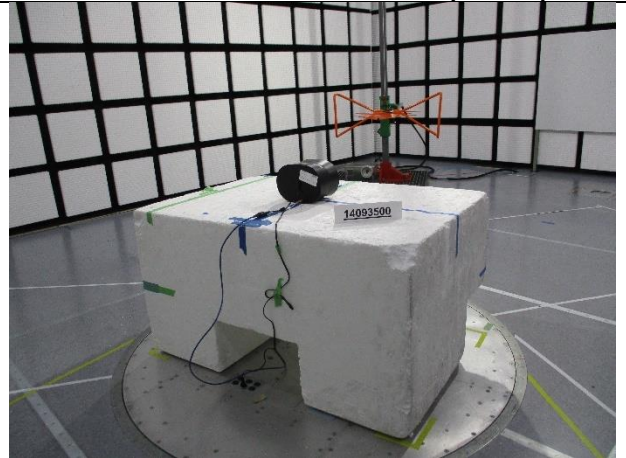

12. SETUP PHOTOS:

ANTENNA PORT CONDUCTED SETUP

RF ANTENNA PORT CONDUCTED

AC LINE CONDUCTED (FRONT)

AC LINE CONDUCTED (BACK)

RADIATED RF MEASUREMENT SETUP

BELOW CHANNEL 30MHz (FRONT)

BELOW CHANNEL 30MHz (BACK)

BELOW CHANNEL 1GHz (FRONT)

BELOW CHANNEL 1GHz (BACK)

ABOVE 1GHz (FRONT)

ABOVE 1GHz (BACK)

END OF TEST REPORT