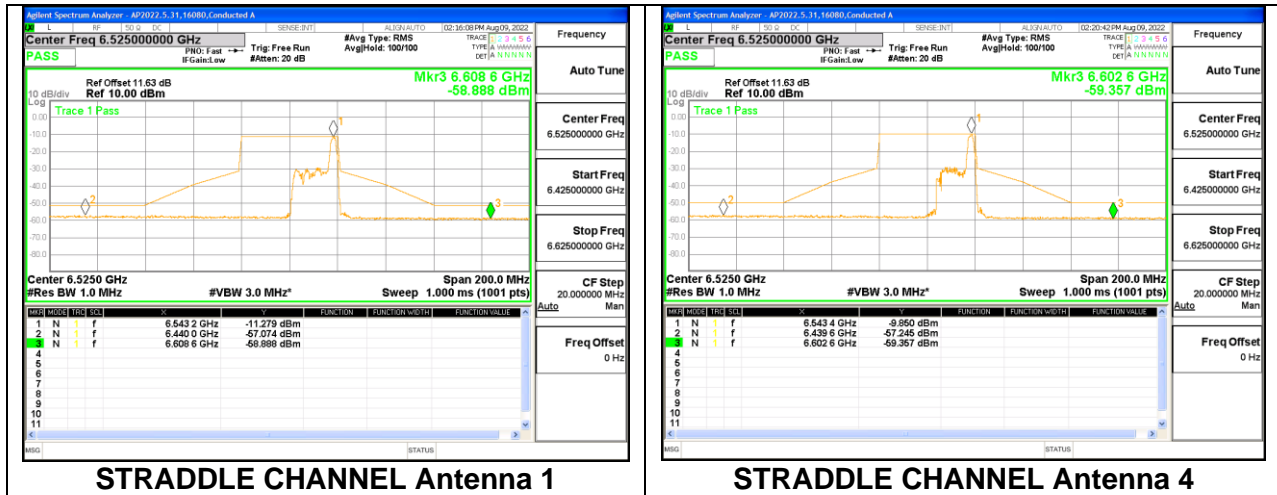

HIGH CHANNEL

9.5.5. 802.11ax HE40 MODE 2TX IN THE UNII-6 BAND

2TX Antenna 1 + Antenna 4 CDD OFDMA MODE: 26-Tones, RU Index 0

LOW CHANNEL

2TX Antenna 1 + Antenna 4 CDD OFDMA MODE: 26-Tones, RU Index 17

HIGH CHANNEL

STRADDLE CHANNEL

2TX Antenna 1 + Antenna 4 CDD OFDMA MODE: 484-Tones, RU Index 65

LOW CHANNEL

HIGH CHANNEL

STRADDLE CHANNEL

9.5.6. 802.11ax HE80 MODE 2TX IN THE UNII-6 BAND

2TX Antenna 1 + Antenna 4 CDD OFDMA MODE: 26-Tones, RU Index 0