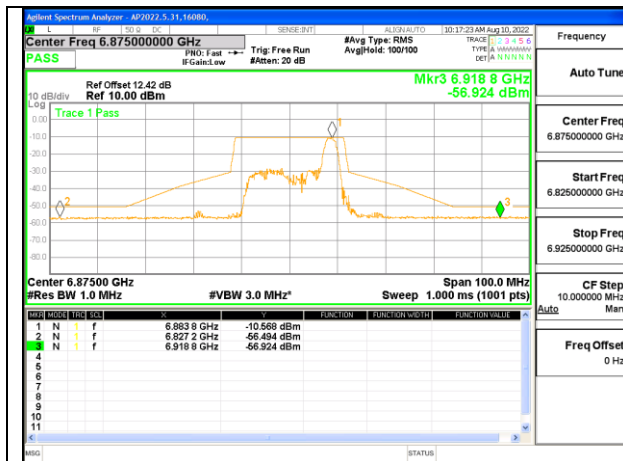

HIGH CHANNEL

HIGH CHANNEL Antenna 1

HIGH CHANNEL Antenna 4

STRADDLE CHANNEL

STRADDLE CHANNEL Antenna 1

STRADDLE CHANNEL Antenna 4

2TX Antenna 1 + Antenna 4 CDD OFDMA MODE: 242-Tones, RU Index 61

LOW CHANNEL