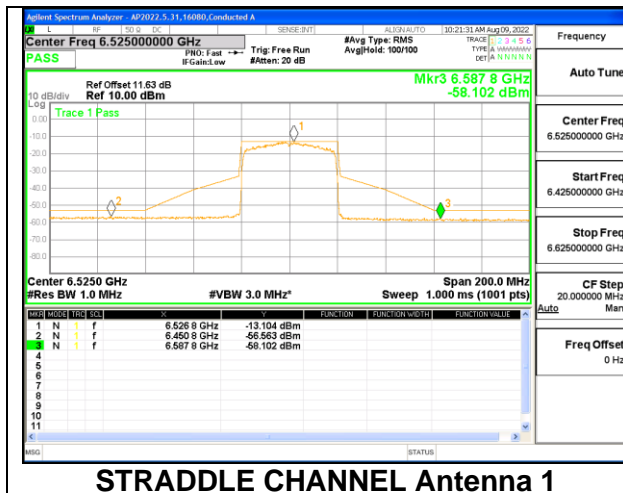

STRADDLE CHANNEL

2TX Antenna 1 + Antenna 4 CDD OFDMA MODE: 484-Tones, RU Index 65

LOW CHANNEL

HIGH CHANNEL

STRADDLE CHANNEL

9.5.6. 802.11ax HE80 MODE 2TX IN THE UNII-6 BAND

2TX Antenna 1 + Antenna 4 CDD OFDMA MODE: 26-Tones, RU Index 0

MID CHANNEL

2TX Antenna 1 + Antenna 4 CDD OFDMA MODE: 26-Tones, RU Index 18

MID CHANNEL

2TX Antenna 1 + Antenna 4 CDD OFDMA MODE: 26-Tones, RU Index 36

STRADDLE CHANNEL

2TX Antenna 1 + Antenna 4 CDD OFDMA MODE: 996-Tones, RU Index 67