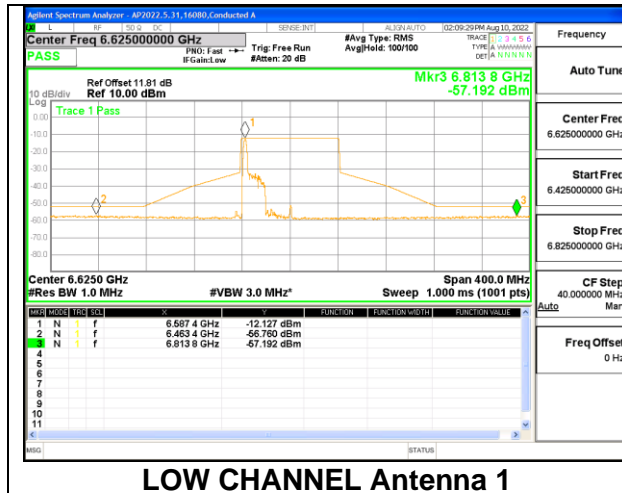

HIGH CHANNEL

HIGH CHANNEL Antenna 1

HIGH CHANNEL Antenna 4

STRADDLE CHANNEL

STRADDLE CHANNEL Antenna 1

STRADDLE CHANNEL Antenna 4

2TX Antenna 1 + Antenna 4 CDD OFDMA MODE: 484-Tones, RU Index 65

LOW CHANNEL

LOW CHANNEL Antenna 1

LOW CHANNEL Antenna 4

MID CHANNEL

MID CHANNEL Antenna 1

MID CHANNEL Antenna 4

HIGH CHANNEL

STRADDLE CHANNEL

9.5.9. 802.11ax HE80 MODE 2TX IN THE UNII-7 BAND

2TX Antenna 1 + Antenna 4 CDD OFDMA MODE: 26-Tones, RU Index 0

LOW CHANNEL

2TX Antenna 1 + Antenna 4 CDD OFDMA MODE: 26-Tones, RU Index 18

MID CHANNEL