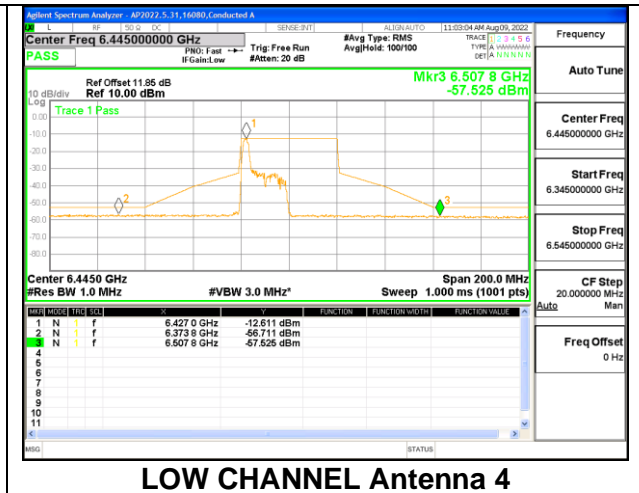

9.5.5. 802.11ax HE40 MODE 2TX IN THE UNII-6 BAND

2TX Antenna 1 + Antenna 4 CDD OFDMA MODE: 26-Tones, RU Index 0

LOW CHANNEL