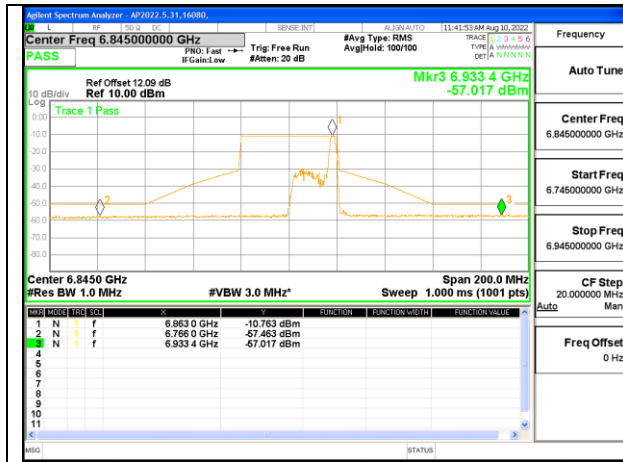

2TX Antenna 1 + Antenna 4 CDD OFDMA MODE: 26-Tones, RU Index 0

LOW CHANNEL

2TX Antenna 1 + Antenna 4 CDD OFDMA MODE: 26-Tones, RU Index 8

MID CHANNEL

2TX Antenna 1 + Antenna 4 CDD OFDMA MODE: 26-Tones, RU Index 17

HIGH CHANNEL

HIGH CHANNEL Antenna 1

HIGH CHANNEL Antenna 4

STRADDLE CHANNEL

STRADDLE CHANNEL Antenna 1

STRADDLE CHANNEL Antenna 4

2TX Antenna 1 + Antenna 4 CDD OFDMA MODE: 484-Tones, RU Index 65

LOW CHANNEL