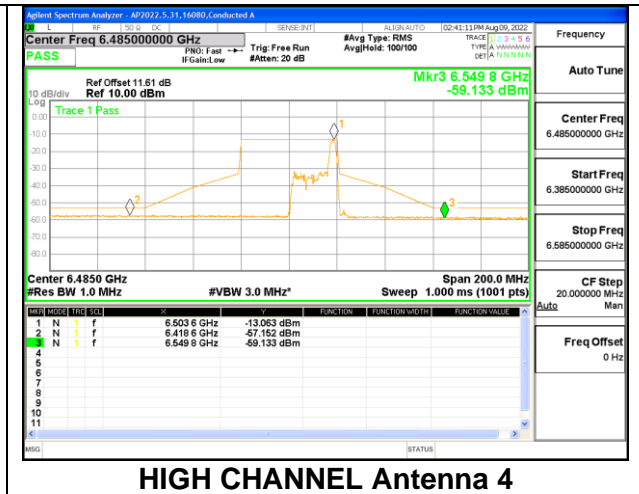

HIGH CHANNEL

9.5.5. 802.11ax HE40 MODE 2TX IN THE UNII-6 BAND

2TX Antenna 1 + Antenna 4 CDD OFDMA MODE: 26-Tones, RU Index 0

LOW CHANNEL

2TX Antenna 1 + Antenna 4 CDD OFDMA MODE: 26-Tones, RU Index 17

HIGH CHANNEL

STRADDLE CHANNEL

2TX Antenna 1 + Antenna 4 CDD OFDMA MODE: 484-Tones, RU Index 65

LOW CHANNEL

HIGH CHANNEL

STRADDLE CHANNEL

9.5.6. 802.11ax HE80 MODE 2TX IN THE UNII-6 BAND

2TX Antenna 1 + Antenna 4 CDD OFDMA MODE: 26-Tones, RU Index 0