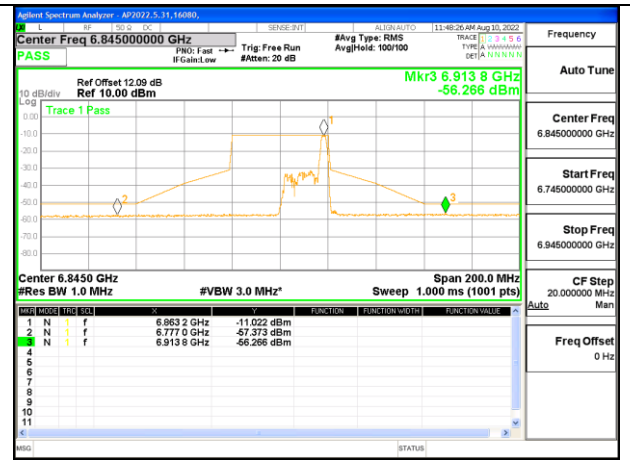

2TX Antenna 1 + Antenna 4 CDD OFDMA MODE: 26-Tones, RU Index 0

LOW CHANNEL

2TX Antenna 1 + Antenna 4 CDD OFDMA MODE: 26-Tones, RU Index 8

MID CHANNEL

2TX Antenna 1 + Antenna 4 CDD OFDMA MODE: 26-Tones, RU Index 17

HIGH CHANNEL

HIGH CHANNEL Antenna 1

HIGH CHANNEL Antenna 4

STRADDLE CHANNEL

STRADDLE CHANNEL Antenna 1

STRADDLE CHANNEL Antenna 4

2TX Antenna 1 + Antenna 4 CDD OFDMA MODE: 484-Tones, RU Index 65

LOW CHANNEL