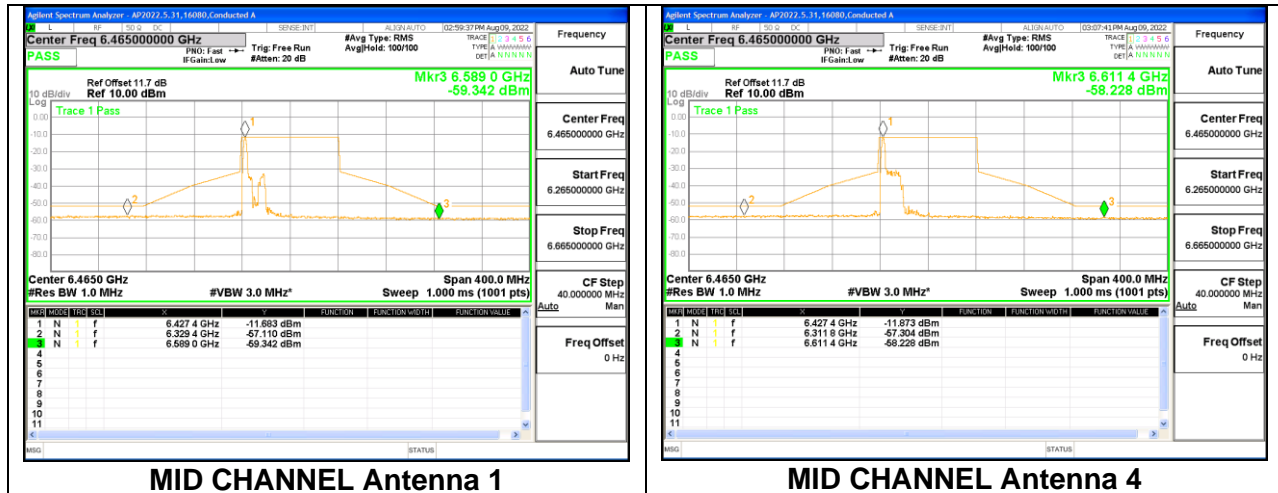

STRADDLE CHANNEL

2TX Antenna 1 + Antenna 4 CDD OFDMA MODE: 484-Tones, RU Index 65

LOW CHANNEL

HIGH CHANNEL

STRADDLE CHANNEL

9.5.6. 802.11ax HE80 MODE 2TX IN THE UNII-6 BAND

2TX Antenna 1 + Antenna 4 CDD OFDMA MODE: 26-Tones, RU Index 0

MID CHANNEL

2TX Antenna 1 + Antenna 4 CDD OFDMA MODE: 26-Tones, RU Index 18

MID CHANNEL

2TX Antenna 1 + Antenna 4 CDD OFDMA MODE: 26-Tones, RU Index 36

STRADDLE CHANNEL

2TX Antenna 1 + Antenna 4 CDD OFDMA MODE: 996-Tones, RU Index 67