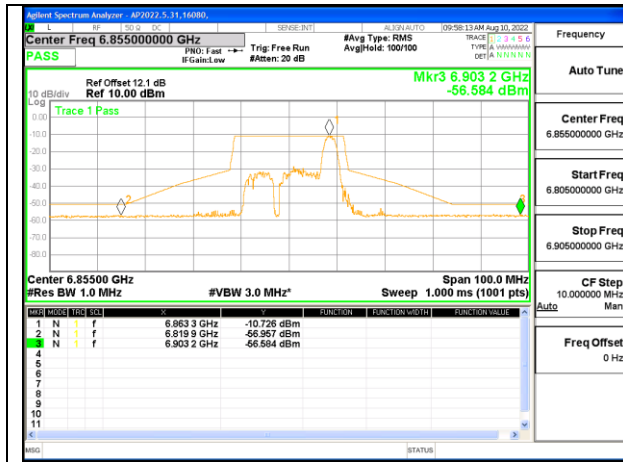

2TX Antenna 1 + Antenna 4 CDD OFDMA MODE: 26-Tones, RU Index 8

HIGH CHANNEL

HIGH CHANNEL Antenna 1