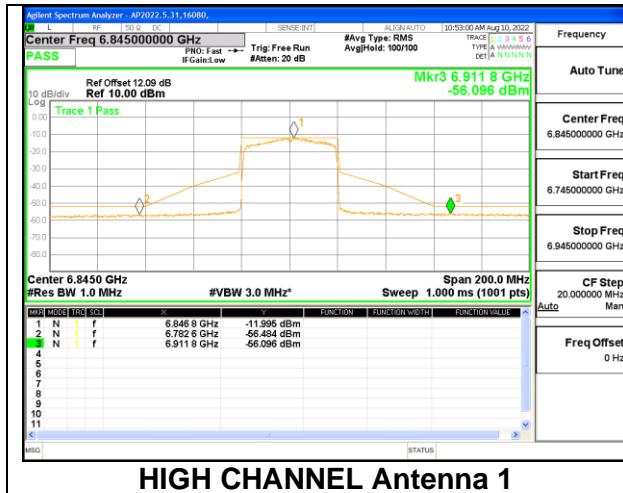

HIGH CHANNEL

HIGH CHANNEL Antenna 1

HIGH CHANNEL Antenna 4

STRADDLE CHANNEL

STRADDLE CHANNEL Antenna 1

STRADDLE CHANNEL Antenna 4

2TX Antenna 1 + Antenna 4 CDD OFDMA MODE: 484-Tones, RU Index 65

LOW CHANNEL

LOW CHANNEL Antenna 1

LOW CHANNEL Antenna 4

MID CHANNEL

MID CHANNEL Antenna 1

MID CHANNEL Antenna 4

HIGH CHANNEL

STRADDLE CHANNEL

9.5.9. 802.11ax HE80 MODE 2TX IN THE UNII-7 BAND

2TX Antenna 1 + Antenna 4 CDD OFDMA MODE: 26-Tones, RU Index 0

LOW CHANNEL

2TX Antenna 1 + Antenna 4 CDD OFDMA MODE: 26-Tones, RU Index 18

MID CHANNEL