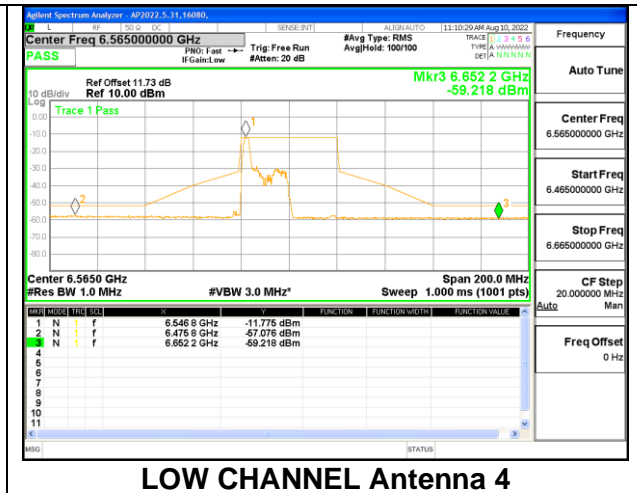

9.5.8. 802.11ax HE40 MODE 2TX IN THE UNII-7 BAND

2TX Antenna 1 + Antenna 4 CDD OFDMA MODE: 26-Tones, RU Index 0

LOW CHANNEL