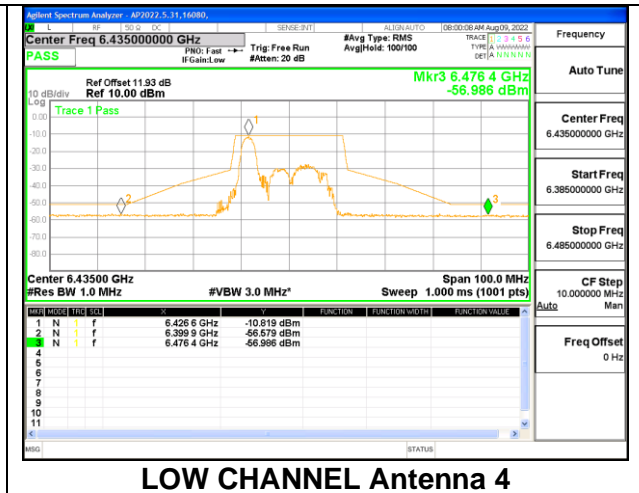

9.5.4. 802.11ax HE20 MODE 2TX IN THE UNII-6 BAND

2TX Antenna 1 + Antenna 4 CDD OFDMA MODE: 26-Tones, RU Index 0

LOW CHANNEL

2TX Antenna 1 + Antenna 4 CDD OFDMA MODE: 26-Tones, RU Index 4

MID CHANNEL

2TX Antenna 1 + Antenna 4 CDD OFDMA MODE: 26-Tones, RU Index 8

HIGH CHANNEL

HIGH CHANNEL Antenna 1

HIGH CHANNEL Antenna 4

2TX Antenna 1 + Antenna 4 CDD OFDMA MODE: 242-Tones, RU Index 61

LOW CHANNEL

LOW CHANNEL Antenna 1

LOW CHANNEL Antenna 4

MID CHANNEL