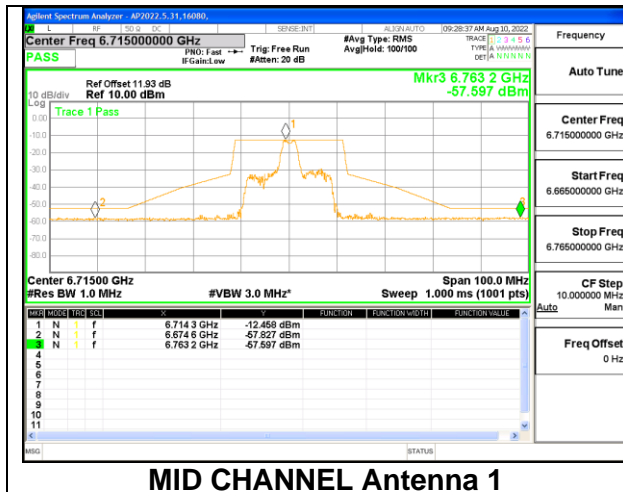

LOW CHANNEL

LOW CHANNEL Antenna 1

LOW CHANNEL Antenna 4

2TX Antenna 1 + Antenna 4 CDD OFDMA MODE: 26-Tones, RU Index 4

MID CHANNEL

MID CHANNEL Antenna 1

MID CHANNEL Antenna 4

2TX Antenna 1 + Antenna 4 CDD OFDMA MODE: 26-Tones, RU Index 8

HIGH CHANNEL

HIGH CHANNEL Antenna 1

HIGH CHANNEL Antenna 4

STRADDLE CHANNEL

STRADDLE CHANNEL Antenna 1

STRADDLE CHANNEL Antenna 4

2TX Antenna 1 + Antenna 4 CDD OFDMA MODE: 242-Tones, RU Index 61

LOW CHANNEL