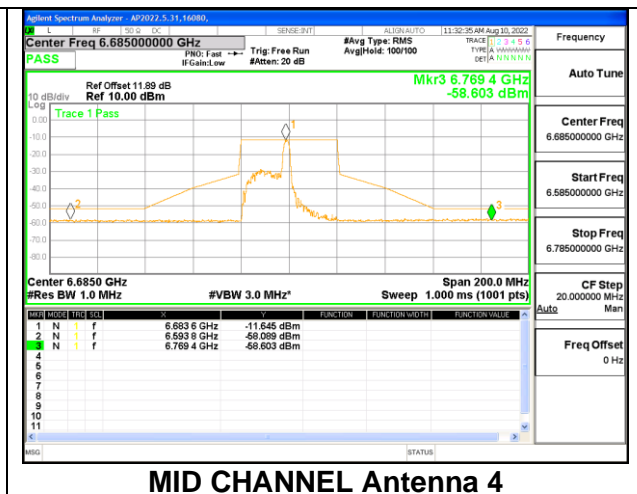

MID CHANNEL

HIGH CHANNEL

HIGH CHANNEL Antenna 1

HIGH CHANNEL Antenna 4

STRADDLE CHANNEL

STRADDLE CHANNEL Antenna 1

STRADDLE CHANNEL Antenna 4

9.5.8. 802.11ax HE40 MODE 2TX IN THE UNII-7 BAND

2TX Antenna 1 + Antenna 4 CDD OFDMA MODE: 26-Tones, RU Index 0

LOW CHANNEL

2TX Antenna 1 + Antenna 4 CDD OFDMA MODE: 26-Tones, RU Index 8

MID CHANNEL

2TX Antenna 1 + Antenna 4 CDD OFDMA MODE: 26-Tones, RU Index 17