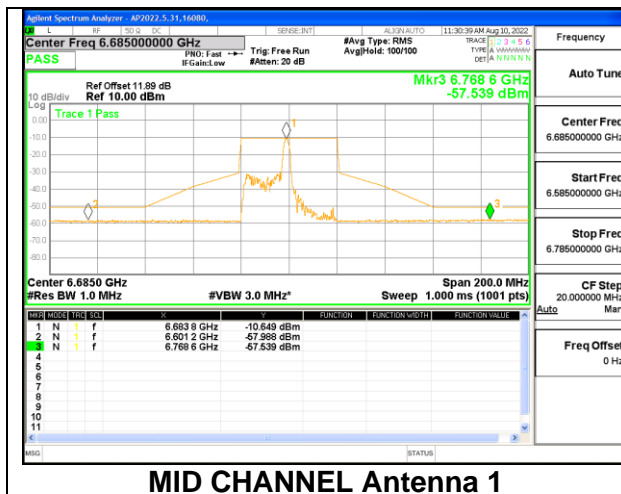

MID CHANNEL

HIGH CHANNEL

HIGH CHANNEL Antenna 1

HIGH CHANNEL Antenna 4

STRADDLE CHANNEL

STRADDLE CHANNEL Antenna 1

STRADDLE CHANNEL Antenna 4

9.5.8. 802.11ax HE40 MODE 2TX IN THE UNII-7 BAND

2TX Antenna 1 + Antenna 4 CDD OFDMA MODE: 26-Tones, RU Index 0

LOW CHANNEL

2TX Antenna 1 + Antenna 4 CDD OFDMA MODE: 26-Tones, RU Index 8

MID CHANNEL

2TX Antenna 1 + Antenna 4 CDD OFDMA MODE: 26-Tones, RU Index 17