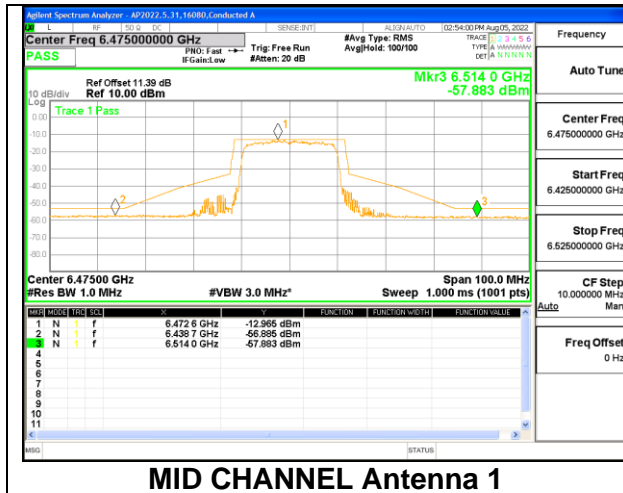

HIGH CHANNEL

HIGH CHANNEL Antenna 1

HIGH CHANNEL Antenna 4

2TX Antenna 1 + Antenna 4 CDD OFDMA MODE: 242-Tones, RU Index 61

LOW CHANNEL

LOW CHANNEL Antenna 1

LOW CHANNEL Antenna 4

MID CHANNEL

STRADDLE CHANNEL

2TX Antenna 1 + Antenna 4 CDD OFDMA MODE: 484-Tones, RU Index 65

LOW CHANNEL

HIGH CHANNEL

STRADDLE CHANNEL

9.5.6. 802.11ax HE80 MODE 2TX IN THE UNII-6 BAND

2TX Antenna 1 + Antenna 4 CDD OFDMA MODE: 26-Tones, RU Index 0