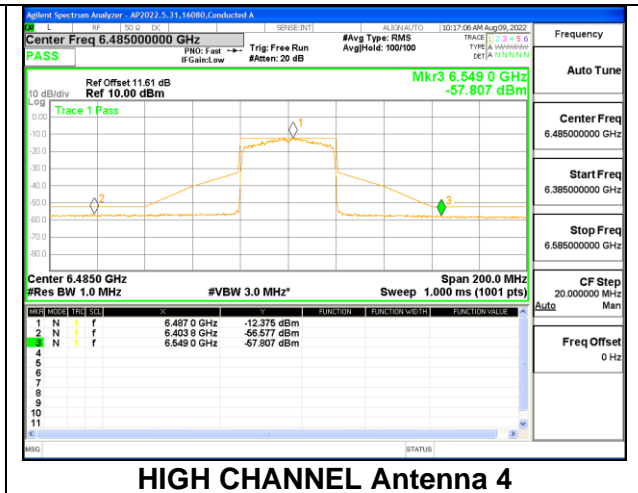

STRADDLE CHANNEL

2TX Antenna 1 + Antenna 4 CDD OFDMA MODE: 484-Tones, RU Index 65

LOW CHANNEL

HIGH CHANNEL

STRADDLE CHANNEL

9.5.6. 802.11ax HE80 MODE 2TX IN THE UNII-6 BAND

2TX Antenna 1 + Antenna 4 CDD OFDMA MODE: 26-Tones, RU Index 0