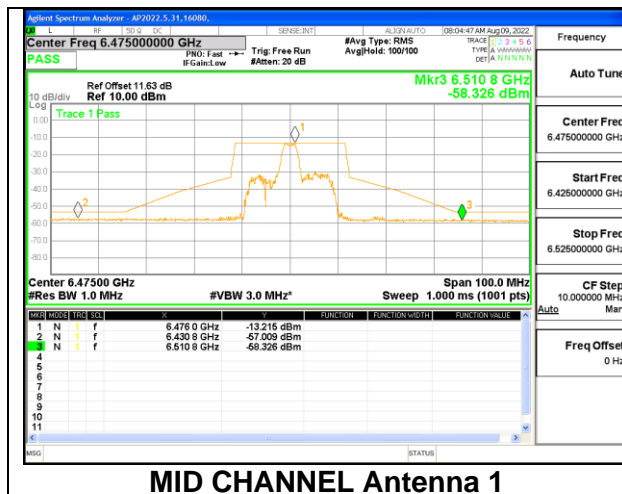

9.5.4. 802.11ax HE20 MODE 2TX IN THE UNII-6 BAND

2TX Antenna 1 + Antenna 4 CDD OFDMA MODE: 26-Tones, RU Index 0

LOW CHANNEL

2TX Antenna 1 + Antenna 4 CDD OFDMA MODE: 26-Tones, RU Index 4

MID CHANNEL

2TX Antenna 1 + Antenna 4 CDD OFDMA MODE: 26-Tones, RU Index 8

HIGH CHANNEL

HIGH CHANNEL Antenna 1

HIGH CHANNEL Antenna 4

2TX Antenna 1 + Antenna 4 CDD OFDMA MODE: 242-Tones, RU Index 61

LOW CHANNEL

LOW CHANNEL Antenna 1

LOW CHANNEL Antenna 4

MID CHANNEL