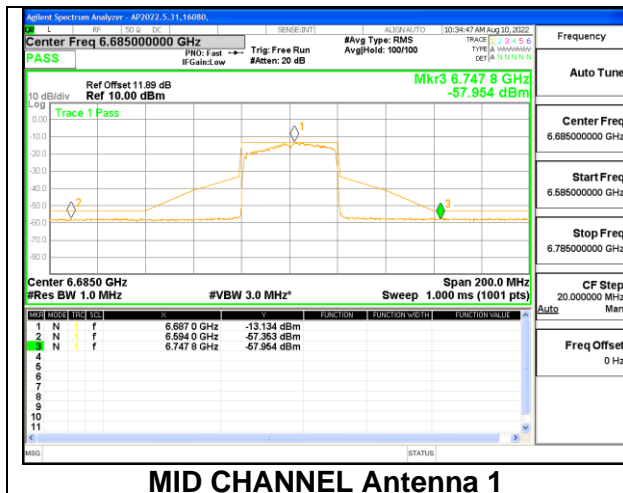

2TX Antenna 1 + Antenna 4 CDD OFDMA MODE: 26-Tones, RU Index 0

LOW CHANNEL

2TX Antenna 1 + Antenna 4 CDD OFDMA MODE: 26-Tones, RU Index 8

MID CHANNEL

2TX Antenna 1 + Antenna 4 CDD OFDMA MODE: 26-Tones, RU Index 17

HIGH CHANNEL

HIGH CHANNEL Antenna 1

HIGH CHANNEL Antenna 4

STRADDLE CHANNEL

STRADDLE CHANNEL Antenna 1

STRADDLE CHANNEL Antenna 4

2TX Antenna 1 + Antenna 4 CDD OFDMA MODE: 484-Tones, RU Index 65

LOW CHANNEL

LOW CHANNEL Antenna 1

LOW CHANNEL Antenna 4

MID CHANNEL

MID CHANNEL Antenna 1

MID CHANNEL Antenna 4

HIGH CHANNEL

STRADDLE CHANNEL

9.5.9. 802.11ax HE80 MODE 2TX IN THE UNII-7 BAND