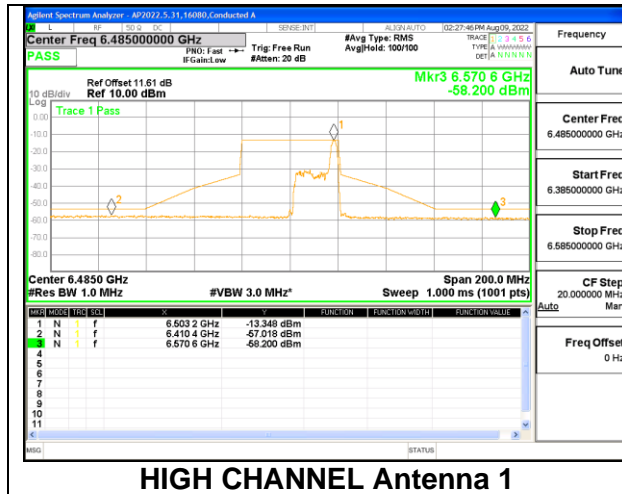

HIGH CHANNEL

9.5.5. 802.11ax HE40 MODE 2TX IN THE UNII-6 BAND

2TX Antenna 1 + Antenna 4 CDD OFDMA MODE: 26-Tones, RU Index 0

LOW CHANNEL

2TX Antenna 1 + Antenna 4 CDD OFDMA MODE: 26-Tones, RU Index 17

HIGH CHANNEL

STRADDLE CHANNEL

2TX Antenna 1 + Antenna 4 CDD OFDMA MODE: 484-Tones, RU Index 65

LOW CHANNEL

HIGH CHANNEL

STRADDLE CHANNEL

9.5.6. 802.11ax HE80 MODE 2TX IN THE UNII-6 BAND

2TX Antenna 1 + Antenna 4 CDD OFDMA MODE: 26-Tones, RU Index 0