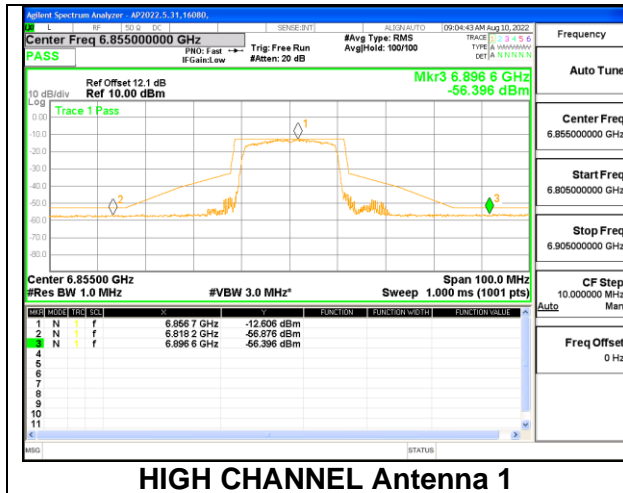

HIGH CHANNEL

HIGH CHANNEL Antenna 1