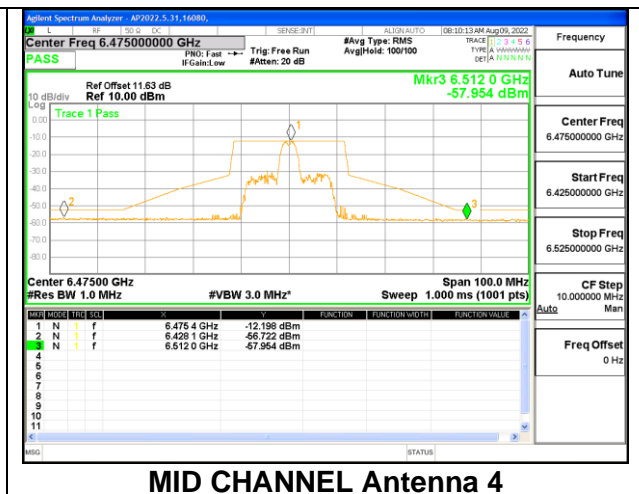

9.5.4. 802.11ax HE20 MODE 2TX IN THE UNII-6 BAND

2TX Antenna 1 + Antenna 4 CDD OFDMA MODE: 26-Tones, RU Index 0

LOW CHANNEL

2TX Antenna 1 + Antenna 4 CDD OFDMA MODE: 26-Tones, RU Index 4

MID CHANNEL

2TX Antenna 1 + Antenna 4 CDD OFDMA MODE: 26-Tones, RU Index 8

HIGH CHANNEL

HIGH CHANNEL Antenna 1

HIGH CHANNEL Antenna 4

2TX Antenna 1 + Antenna 4 CDD OFDMA MODE: 242-Tones, RU Index 61

LOW CHANNEL

LOW CHANNEL Antenna 1

LOW CHANNEL Antenna 4

MID CHANNEL