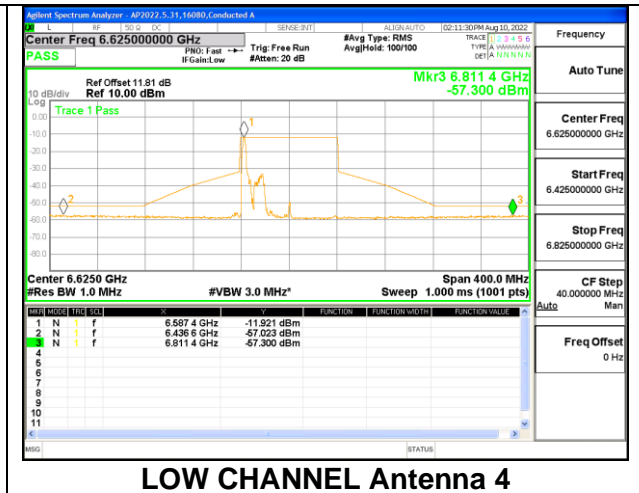

HIGH CHANNEL

HIGH CHANNEL Antenna 1

HIGH CHANNEL Antenna 4

STRADDLE CHANNEL

STRADDLE CHANNEL Antenna 1

STRADDLE CHANNEL Antenna 4

2TX Antenna 1 + Antenna 4 CDD OFDMA MODE: 484-Tones, RU Index 65

LOW CHANNEL

LOW CHANNEL Antenna 1

LOW CHANNEL Antenna 4

MID CHANNEL

MID CHANNEL Antenna 1

MID CHANNEL Antenna 4

HIGH CHANNEL

STRADDLE CHANNEL

9.5.9. 802.11ax HE80 MODE 2TX IN THE UNII-7 BAND

2TX Antenna 1 + Antenna 4 CDD OFDMA MODE: 26-Tones, RU Index 0

LOW CHANNEL

2TX Antenna 1 + Antenna 4 CDD OFDMA MODE: 26-Tones, RU Index 18

MID CHANNEL