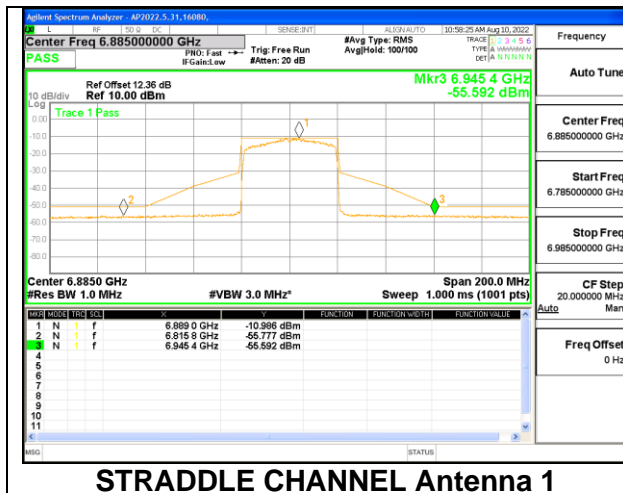

HIGH CHANNEL

HIGH CHANNEL Antenna 1

HIGH CHANNEL Antenna 4

STRADDLE CHANNEL

STRADDLE CHANNEL Antenna 1

STRADDLE CHANNEL Antenna 4

2TX Antenna 1 + Antenna 4 CDD OFDMA MODE: 484-Tones, RU Index 65

LOW CHANNEL

LOW CHANNEL Antenna 1

LOW CHANNEL Antenna 4

MID CHANNEL

MID CHANNEL Antenna 1

MID CHANNEL Antenna 4

HIGH CHANNEL

STRADDLE CHANNEL

9.5.9. 802.11ax HE80 MODE 2TX IN THE UNII-7 BAND

2TX Antenna 1 + Antenna 4 CDD OFDMA MODE: 26-Tones, RU Index 0

LOW CHANNEL

2TX Antenna 1 + Antenna 4 CDD OFDMA MODE: 26-Tones, RU Index 18

MID CHANNEL