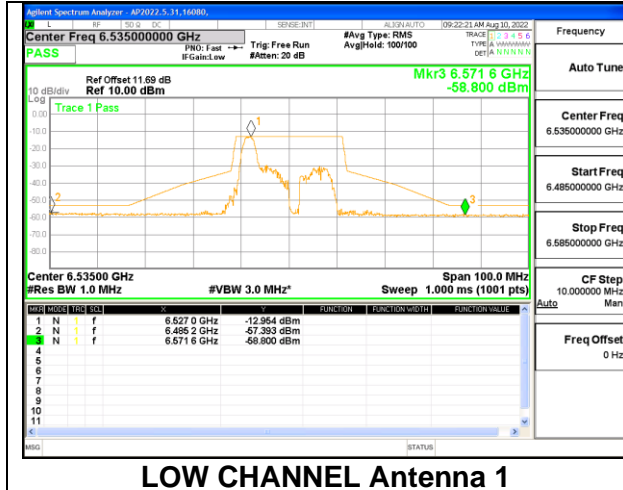

9.5.7. 802.11ax HE20 MODE 2TX IN THE UNII-7 BAND

2TX Antenna 1 + Antenna 4 CDD OFDMA MODE: 26-Tones, RU Index 0

LOW CHANNEL

LOW CHANNEL Antenna 1