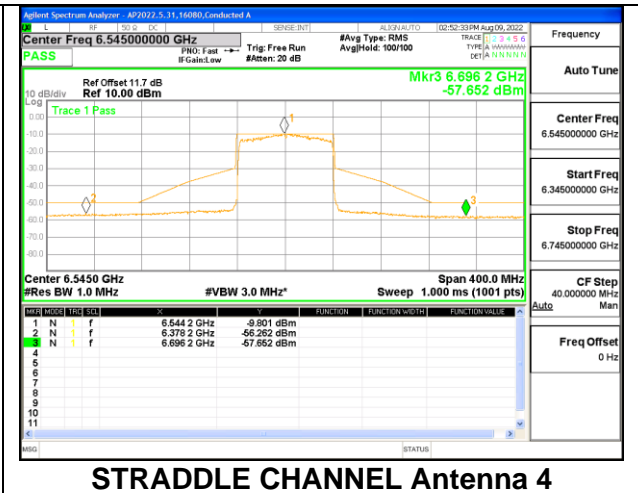

MID CHANNEL

MID CHANNEL Antenna 1

MID CHANNEL Antenna 4

STRADDLE CHANNEL

STRADDLE CHANNEL Antenna 1

STRADDLE CHANNEL Antenna 4

9.5.7. 802.11ax HE20 MODE 2TX IN THE UNII-7 BAND

2TX Antenna 1 + Antenna 4 CDD OFDMA MODE: 26-Tones, RU Index 0