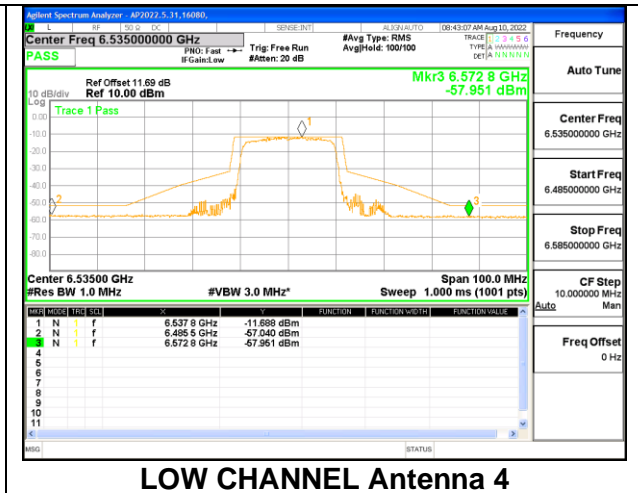

HIGH CHANNEL

HIGH CHANNEL Antenna 1

HIGH CHANNEL Antenna 4

STRADDLE CHANNEL

STRADDLE CHANNEL Antenna 1

STRADDLE CHANNEL Antenna 4

2TX Antenna 1 + Antenna 4 CDD OFDMA MODE: 242-Tones, RU Index 61

LOW CHANNEL