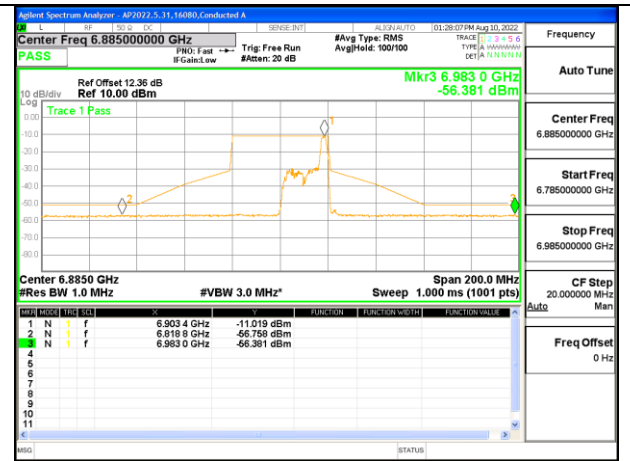

HIGH CHANNEL

HIGH CHANNEL Antenna 1

HIGH CHANNEL Antenna 4

STRADDLE CHANNEL

STRADDLE CHANNEL Antenna 1

STRADDLE CHANNEL Antenna 4

2TX Antenna 1 + Antenna 4 CDD OFDMA MODE: 484-Tones, RU Index 65

LOW CHANNEL

LOW CHANNEL Antenna 1

LOW CHANNEL Antenna 4

MID CHANNEL

MID CHANNEL Antenna 1

MID CHANNEL Antenna 4

HIGH CHANNEL

STRADDLE CHANNEL

9.5.9. 802.11ax HE80 MODE 2TX IN THE UNII-7 BAND