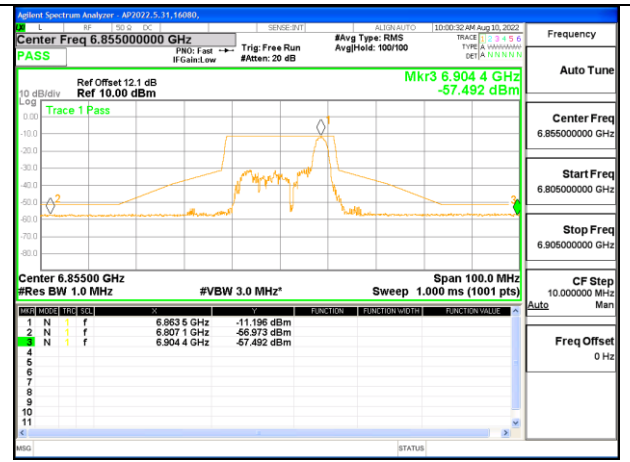

HIGH CHANNEL Antenna 4