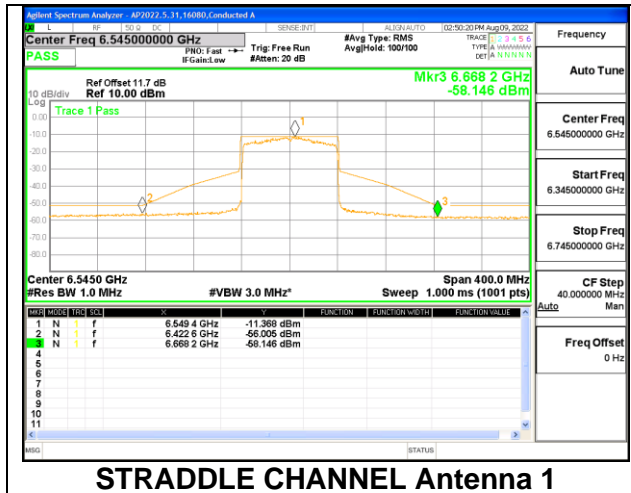

MID CHANNEL

MID CHANNEL Antenna 1

MID CHANNEL Antenna 4

STRADDLE CHANNEL

STRADDLE CHANNEL Antenna 1

STRADDLE CHANNEL Antenna 4

9.5.7. 802.11ax HE20 MODE 2TX IN THE UNII-7 BAND

2TX Antenna 1 + Antenna 4 CDD OFDMA MODE: 26-Tones, RU Index 0

LOW CHANNEL

LOW CHANNEL Antenna 1

LOW CHANNEL Antenna 4

2TX Antenna 1 + Antenna 4 CDD OFDMA MODE: 26-Tones, RU Index 4

MID CHANNEL

MID CHANNEL Antenna 1

MID CHANNEL Antenna 4

2TX Antenna 1 + Antenna 4 CDD OFDMA MODE: 26-Tones, RU Index 8