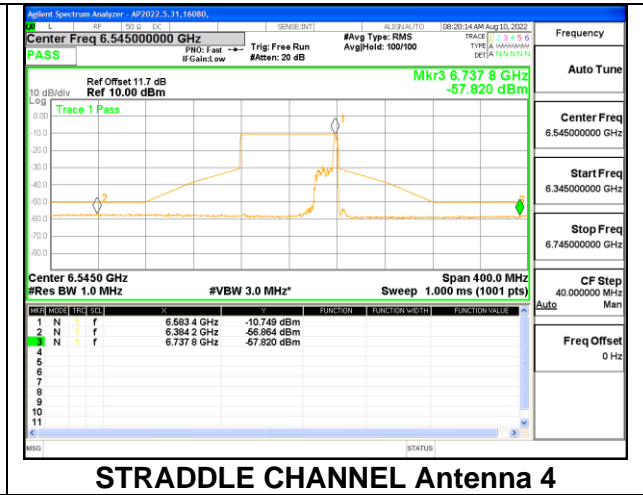

MID CHANNEL

2TX Antenna 1 + Antenna 4 CDD OFDMA MODE: 26-Tones, RU Index 18

MID CHANNEL

2TX Antenna 1 + Antenna 4 CDD OFDMA MODE: 26-Tones, RU Index 36

STRADDLE CHANNEL

2TX Antenna 1 + Antenna 4 CDD OFDMA MODE: 996-Tones, RU Index 67