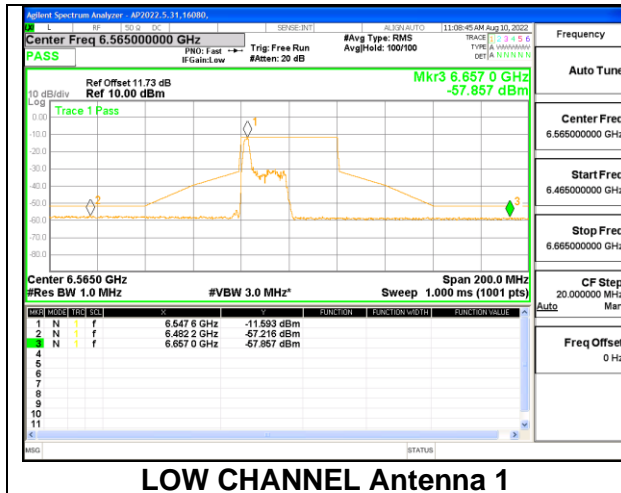

MID CHANNEL

HIGH CHANNEL

HIGH CHANNEL Antenna 1

HIGH CHANNEL Antenna 4

STRADDLE CHANNEL

STRADDLE CHANNEL Antenna 1

STRADDLE CHANNEL Antenna 4

9.5.8. 802.11ax HE40 MODE 2TX IN THE UNII-7 BAND

2TX Antenna 1 + Antenna 4 CDD OFDMA MODE: 26-Tones, RU Index 0

LOW CHANNEL

2TX Antenna 1 + Antenna 4 CDD OFDMA MODE: 26-Tones, RU Index 8

MID CHANNEL

2TX Antenna 1 + Antenna 4 CDD OFDMA MODE: 26-Tones, RU Index 17