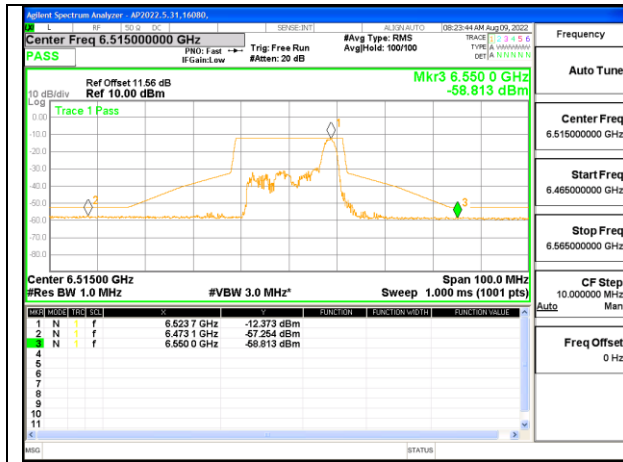

9.5.4. 802.11ax HE20 MODE 2TX IN THE UNII-6 BAND

2TX Antenna 1 + Antenna 4 CDD OFDMA MODE: 26-Tones, RU Index 0

LOW CHANNEL

2TX Antenna 1 + Antenna 4 CDD OFDMA MODE: 26-Tones, RU Index 4

MID CHANNEL

2TX Antenna 1 + Antenna 4 CDD OFDMA MODE: 26-Tones, RU Index 8

HIGH CHANNEL

HIGH CHANNEL Antenna 1

HIGH CHANNEL Antenna 4

2TX Antenna 1 + Antenna 4 CDD OFDMA MODE: 242-Tones, RU Index 61

LOW CHANNEL

LOW CHANNEL Antenna 1

LOW CHANNEL Antenna 4

MID CHANNEL