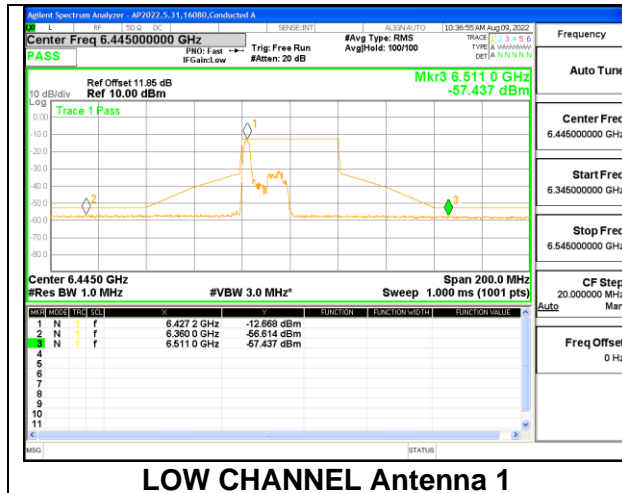

9.5.5. 802.11ax HE40 MODE 2TX IN THE UNII-6 BAND

2TX Antenna 1 + Antenna 4 CDD OFDMA MODE: 26-Tones, RU Index 0

LOW CHANNEL