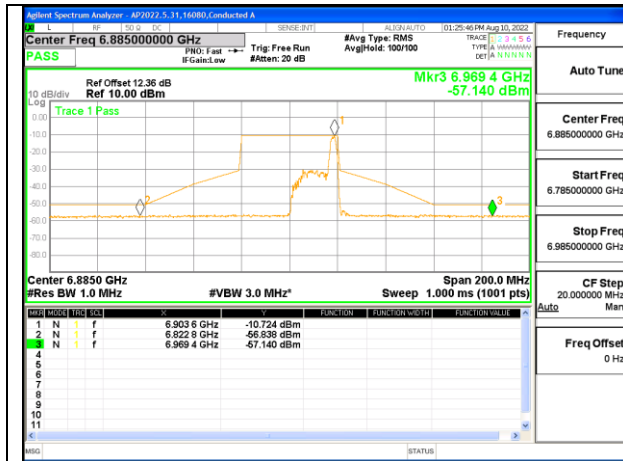

HIGH CHANNEL

HIGH CHANNEL Antenna 1

HIGH CHANNEL Antenna 4

STRADDLE CHANNEL

STRADDLE CHANNEL Antenna 1

STRADDLE CHANNEL Antenna 4

2TX Antenna 1 + Antenna 4 CDD OFDMA MODE: 484-Tones, RU Index 65

LOW CHANNEL