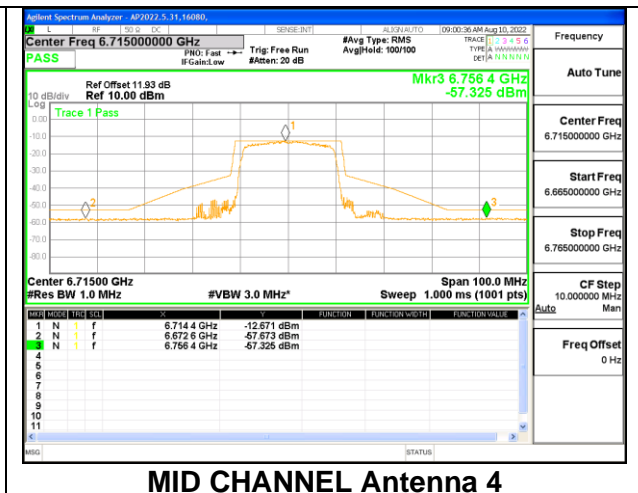

MID CHANNEL