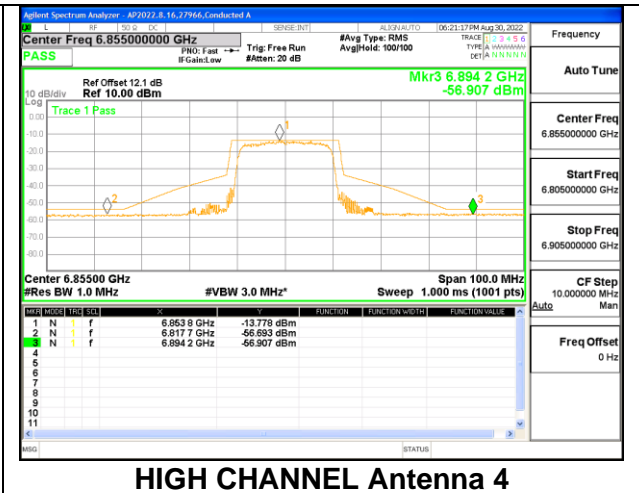

HIGH CHANNEL Antenna 4