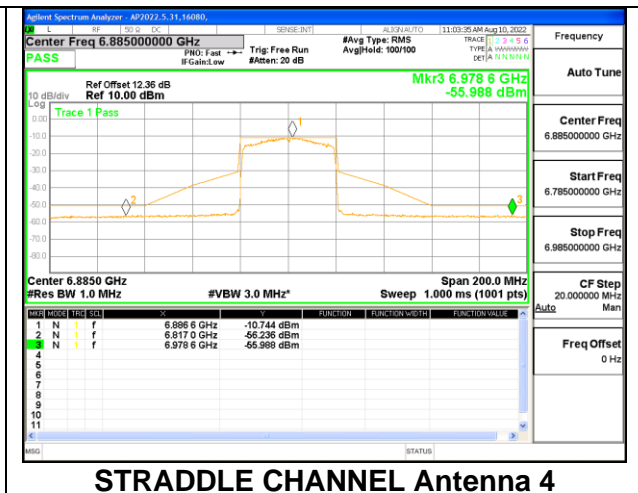

HIGH CHANNEL

HIGH CHANNEL Antenna 1

HIGH CHANNEL Antenna 4

STRADDLE CHANNEL

STRADDLE CHANNEL Antenna 1

STRADDLE CHANNEL Antenna 4

2TX Antenna 1 + Antenna 4 CDD OFDMA MODE: 484-Tones, RU Index 65

LOW CHANNEL

LOW CHANNEL Antenna 1

LOW CHANNEL Antenna 4

MID CHANNEL

MID CHANNEL Antenna 1

MID CHANNEL Antenna 4

HIGH CHANNEL

STRADDLE CHANNEL

9.5.9. 802.11ax HE80 MODE 2TX IN THE UNII-7 BAND

2TX Antenna 1 + Antenna 4 CDD OFDMA MODE: 26-Tones, RU Index 0

LOW CHANNEL

2TX Antenna 1 + Antenna 4 CDD OFDMA MODE: 26-Tones, RU Index 18

MID CHANNEL