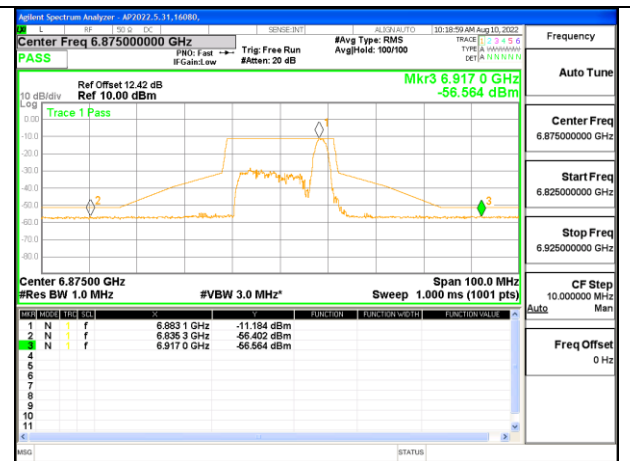

HIGH CHANNEL

HIGH CHANNEL Antenna 1

HIGH CHANNEL Antenna 4

STRADDLE CHANNEL

STRADDLE CHANNEL Antenna 1

STRADDLE CHANNEL Antenna 4

2TX Antenna 1 + Antenna 4 CDD OFDMA MODE: 242-Tones, RU Index 61

LOW CHANNEL