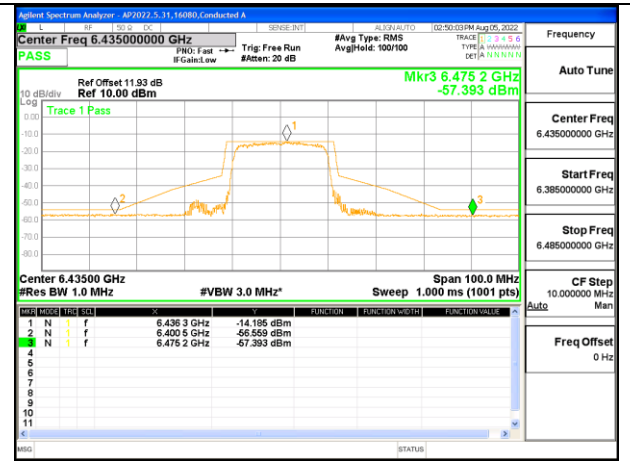

HIGH CHANNEL

HIGH CHANNEL Antenna 1

HIGH CHANNEL Antenna 4

2TX Antenna 1 + Antenna 4 CDD OFDMA MODE: 242-Tones, RU Index 61

LOW CHANNEL

LOW CHANNEL Antenna 1

LOW CHANNEL Antenna 4

MID CHANNEL