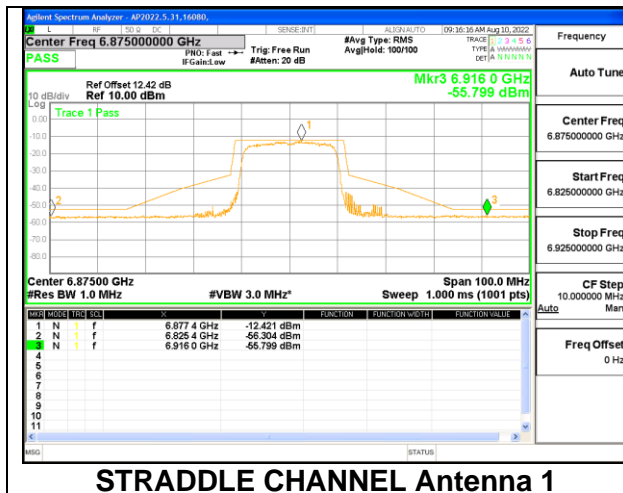

MID CHANNEL

HIGH CHANNEL

HIGH CHANNEL Antenna 1

HIGH CHANNEL Antenna 4

STRADDLE CHANNEL

STRADDLE CHANNEL Antenna 1

STRADDLE CHANNEL Antenna 4

9.5.8. 802.11ax HE40 MODE 2TX IN THE UNII-7 BAND

2TX Antenna 1 + Antenna 4 CDD OFDMA MODE: 26-Tones, RU Index 0

LOW CHANNEL

2TX Antenna 1 + Antenna 4 CDD OFDMA MODE: 26-Tones, RU Index 8

MID CHANNEL

2TX Antenna 1 + Antenna 4 CDD OFDMA MODE: 26-Tones, RU Index 17