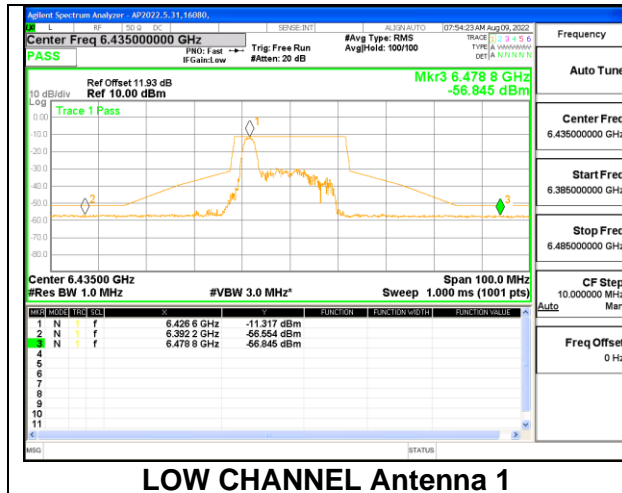

9.5.4. 802.11ax HE20 MODE 2TX IN THE UNII-6 BAND

2TX Antenna 1 + Antenna 4 CDD OFDMA MODE: 26-Tones, RU Index 0

LOW CHANNEL

2TX Antenna 1 + Antenna 4 CDD OFDMA MODE: 26-Tones, RU Index 4

MID CHANNEL

2TX Antenna 1 + Antenna 4 CDD OFDMA MODE: 26-Tones, RU Index 8

HIGH CHANNEL

HIGH CHANNEL Antenna 1

HIGH CHANNEL Antenna 4

2TX Antenna 1 + Antenna 4 CDD OFDMA MODE: 242-Tones, RU Index 61

LOW CHANNEL

LOW CHANNEL Antenna 1

LOW CHANNEL Antenna 4

MID CHANNEL