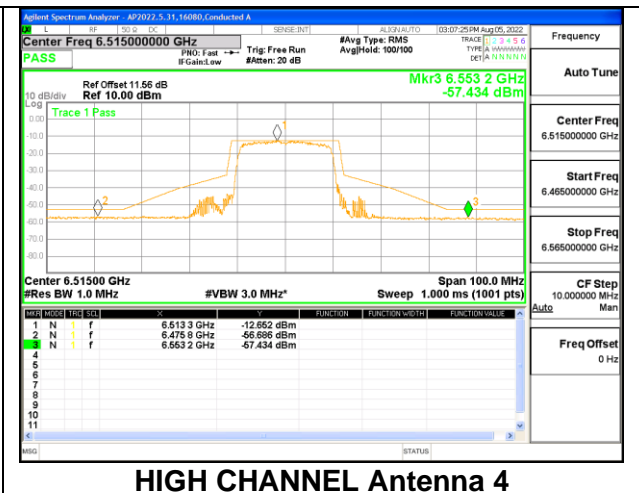

HIGH CHANNEL