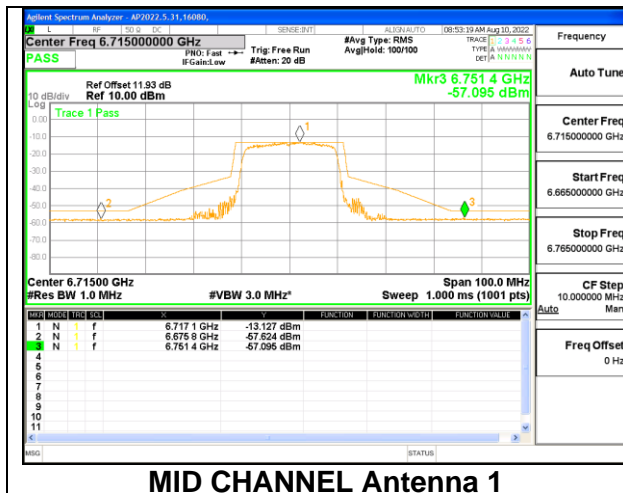

MID CHANNEL