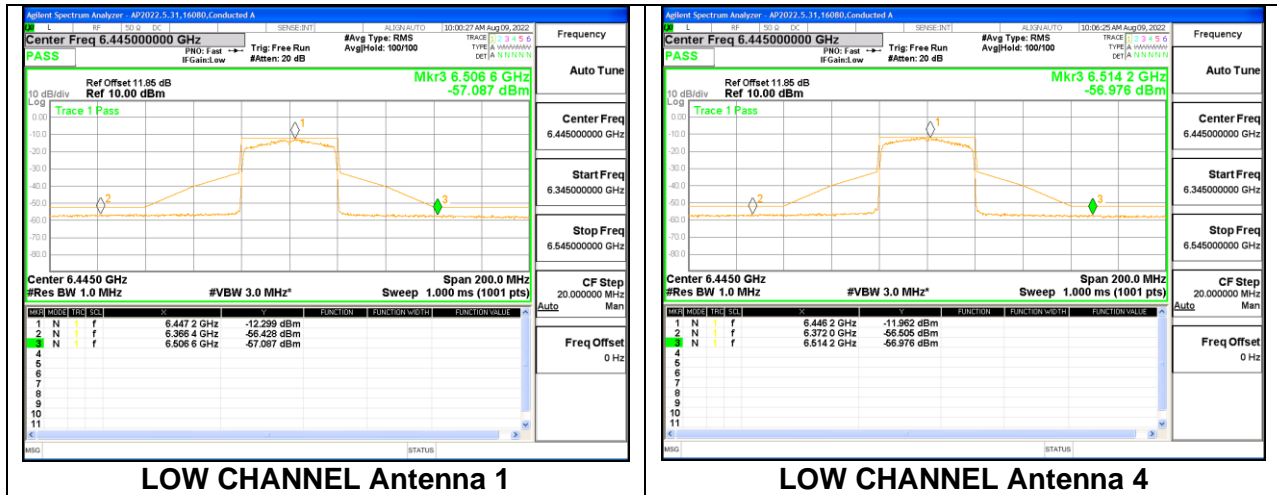

HIGH CHANNEL

9.5.5. 802.11ax HE40 MODE 2TX IN THE UNII-6 BAND

2TX Antenna 1 + Antenna 4 CDD OFDMA MODE: 26-Tones, RU Index 0

LOW CHANNEL

2TX Antenna 1 + Antenna 4 CDD OFDMA MODE: 26-Tones, RU Index 17

HIGH CHANNEL

STRADDLE CHANNEL

2TX Antenna 1 + Antenna 4 CDD OFDMA MODE: 484-Tones, RU Index 65

LOW CHANNEL

HIGH CHANNEL

STRADDLE CHANNEL

9.5.6. 802.11ax HE80 MODE 2TX IN THE UNII-6 BAND

2TX Antenna 1 + Antenna 4 CDD OFDMA MODE: 26-Tones, RU Index 0