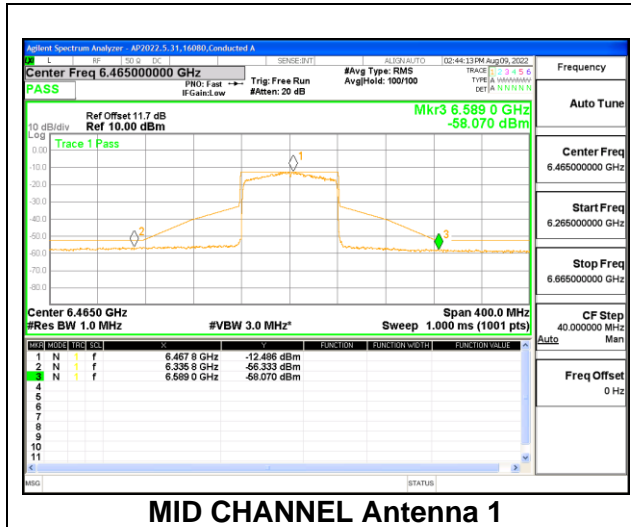

2TX Antenna 1 + Antenna 4 CDD OFDMA MODE: 996-Tones, RU Index 67

MID CHANNEL

MID CHANNEL Antenna 1