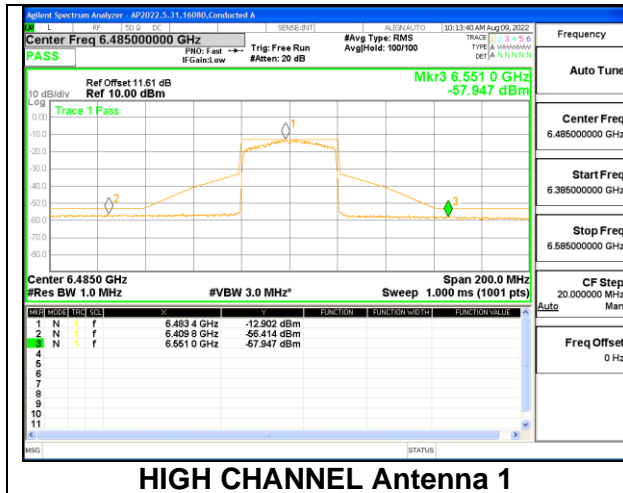

STRADDLE CHANNEL

2TX Antenna 1 + Antenna 4 CDD OFDMA MODE: 484-Tones, RU Index 65

LOW CHANNEL

HIGH CHANNEL

STRADDLE CHANNEL

9.5.6. 802.11ax HE80 MODE 2TX IN THE UNII-6 BAND

2TX Antenna 1 + Antenna 4 CDD OFDMA MODE: 26-Tones, RU Index 0

MID CHANNEL

2TX Antenna 1 + Antenna 4 CDD OFDMA MODE: 26-Tones, RU Index 18

MID CHANNEL

2TX Antenna 1 + Antenna 4 CDD OFDMA MODE: 26-Tones, RU Index 36

STRADDLE CHANNEL

2TX Antenna 1 + Antenna 4 CDD OFDMA MODE: 996-Tones, RU Index 67