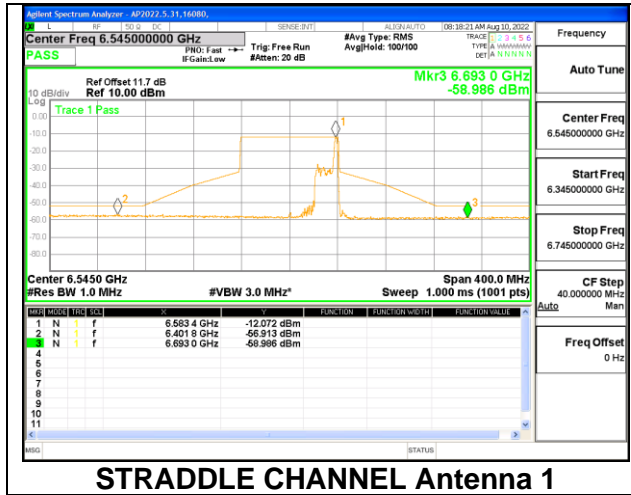

STRADDLE CHANNEL

2TX Antenna 1 + Antenna 4 CDD OFDMA MODE: 484-Tones, RU Index 65

LOW CHANNEL

HIGH CHANNEL

STRADDLE CHANNEL

9.5.6. 802.11ax HE80 MODE 2TX IN THE UNII-6 BAND

2TX Antenna 1 + Antenna 4 CDD OFDMA MODE: 26-Tones, RU Index 0

MID CHANNEL

2TX Antenna 1 + Antenna 4 CDD OFDMA MODE: 26-Tones, RU Index 18

MID CHANNEL

2TX Antenna 1 + Antenna 4 CDD OFDMA MODE: 26-Tones, RU Index 36

STRADDLE CHANNEL

2TX Antenna 1 + Antenna 4 CDD OFDMA MODE: 996-Tones, RU Index 67