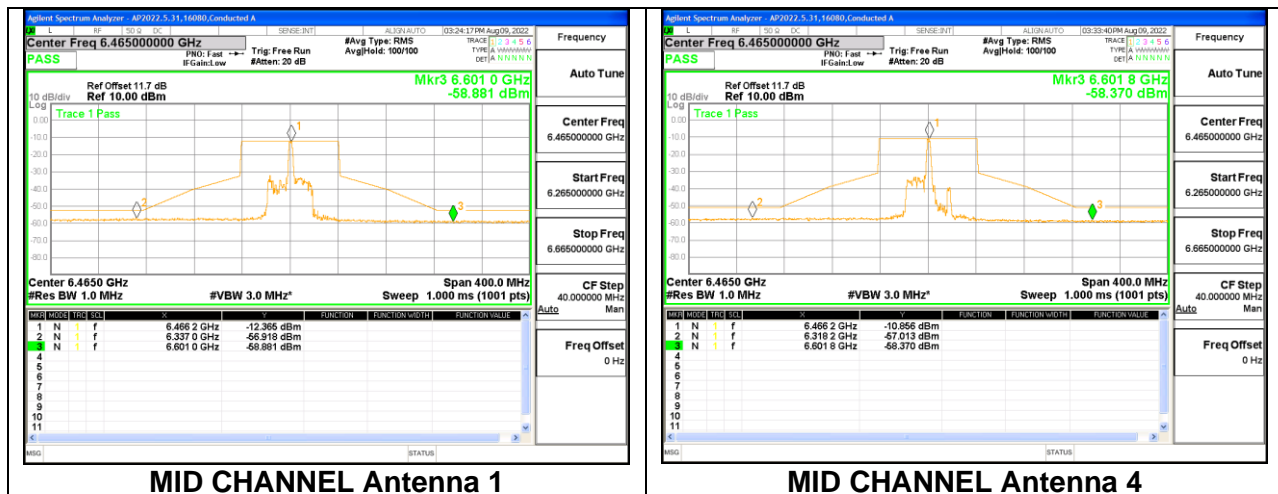

STRADDLE CHANNEL

2TX Antenna 1 + Antenna 4 CDD OFDMA MODE: 484-Tones, RU Index 65

LOW CHANNEL

HIGH CHANNEL

STRADDLE CHANNEL

9.5.6. 802.11ax HE80 MODE 2TX IN THE UNII-6 BAND

2TX Antenna 1 + Antenna 4 CDD OFDMA MODE: 26-Tones, RU Index 0

MID CHANNEL

2TX Antenna 1 + Antenna 4 CDD OFDMA MODE: 26-Tones, RU Index 18

MID CHANNEL

2TX Antenna 1 + Antenna 4 CDD OFDMA MODE: 26-Tones, RU Index 36

STRADDLE CHANNEL

2TX Antenna 1 + Antenna 4 CDD OFDMA MODE: 996-Tones, RU Index 67