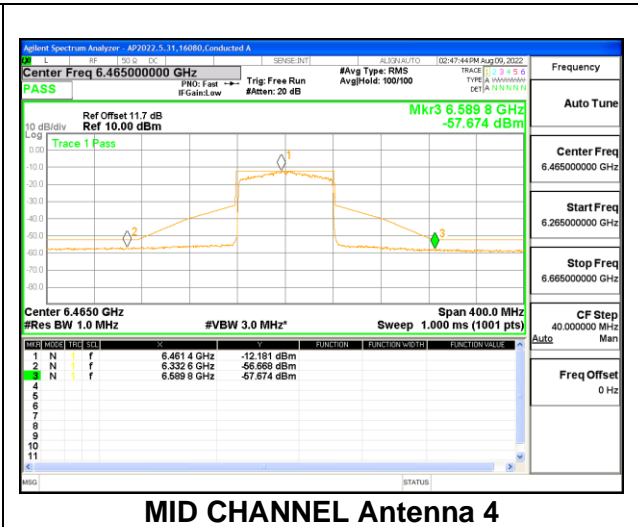

MID CHANNEL Antenna 4