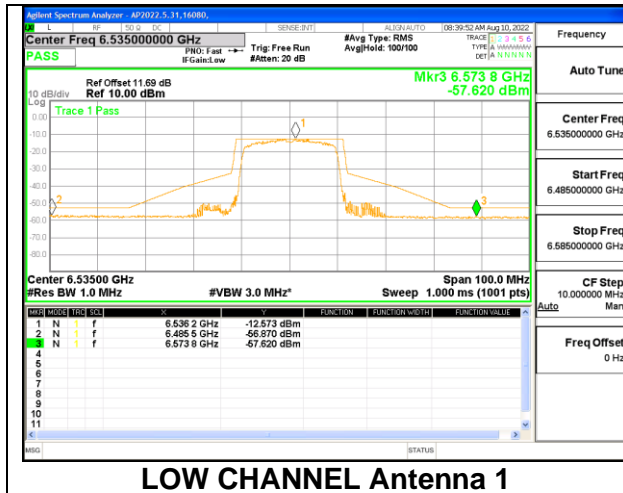

HIGH CHANNEL

HIGH CHANNEL Antenna 1

HIGH CHANNEL Antenna 4

STRADDLE CHANNEL

STRADDLE CHANNEL Antenna 1

STRADDLE CHANNEL Antenna 4

2TX Antenna 1 + Antenna 4 CDD OFDMA MODE: 242-Tones, RU Index 61

LOW CHANNEL