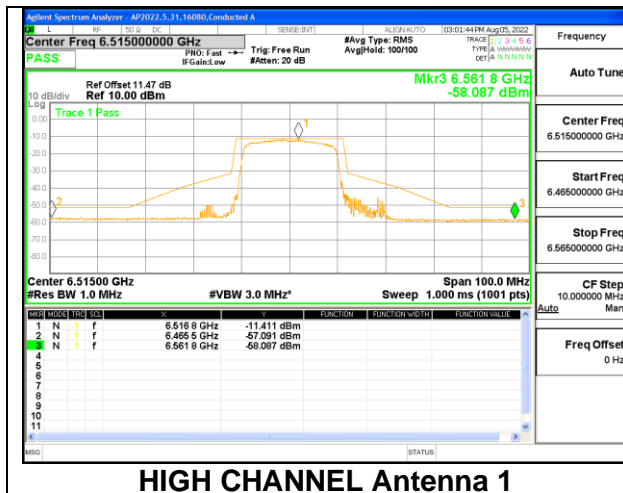

HIGH CHANNEL