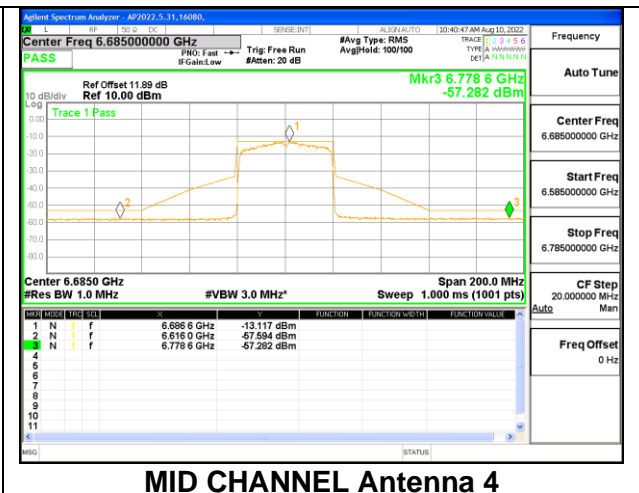

HIGH CHANNEL

HIGH CHANNEL Antenna 1

HIGH CHANNEL Antenna 4

STRADDLE CHANNEL

STRADDLE CHANNEL Antenna 1

STRADDLE CHANNEL Antenna 4

2TX Antenna 1 + Antenna 4 CDD OFDMA MODE: 484-Tones, RU Index 65

LOW CHANNEL

LOW CHANNEL Antenna 1

LOW CHANNEL Antenna 4

MID CHANNEL

MID CHANNEL Antenna 1

MID CHANNEL Antenna 4

HIGH CHANNEL

STRADDLE CHANNEL

9.5.9. 802.11ax HE80 MODE 2TX IN THE UNII-7 BAND

2TX Antenna 1 + Antenna 4 CDD OFDMA MODE: 26-Tones, RU Index 0

LOW CHANNEL

2TX Antenna 1 + Antenna 4 CDD OFDMA MODE: 26-Tones, RU Index 18

MID CHANNEL