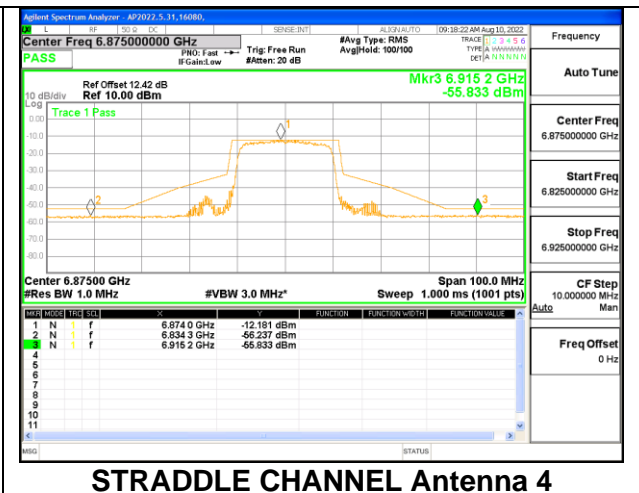

MID CHANNEL

HIGH CHANNEL

HIGH CHANNEL Antenna 1

HIGH CHANNEL Antenna 4

STRADDLE CHANNEL

STRADDLE CHANNEL Antenna 1

STRADDLE CHANNEL Antenna 4

9.5.8. 802.11ax HE40 MODE 2TX IN THE UNII-7 BAND

2TX Antenna 1 + Antenna 4 CDD OFDMA MODE: 26-Tones, RU Index 0

LOW CHANNEL

2TX Antenna 1 + Antenna 4 CDD OFDMA MODE: 26-Tones, RU Index 8

MID CHANNEL

2TX Antenna 1 + Antenna 4 CDD OFDMA MODE: 26-Tones, RU Index 17