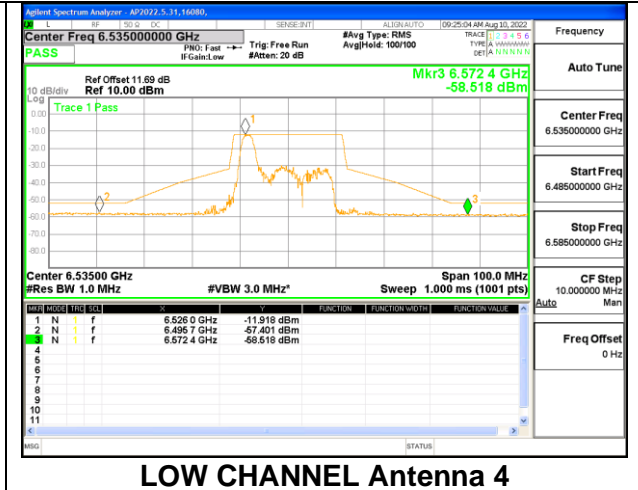

LOW CHANNEL Antenna 4

2TX Antenna 1 + Antenna 4 CDD OFDMA MODE: 26-Tones, RU Index 4

MID CHANNEL