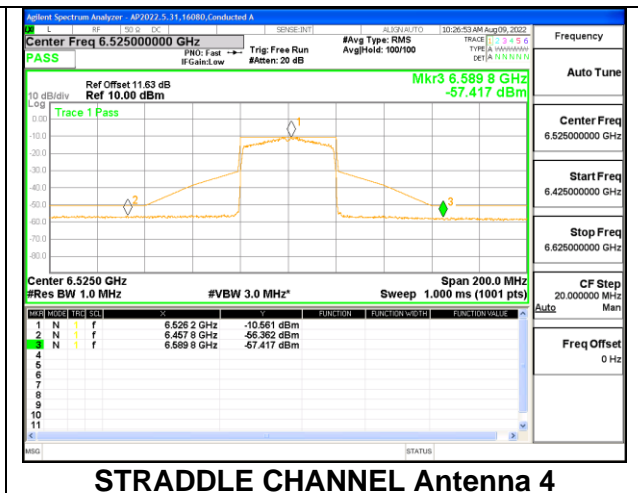

STRADDLE CHANNEL

2TX Antenna 1 + Antenna 4 CDD OFDMA MODE: 484-Tones, RU Index 65

LOW CHANNEL

HIGH CHANNEL

STRADDLE CHANNEL

9.5.6. 802.11ax HE80 MODE 2TX IN THE UNII-6 BAND

2TX Antenna 1 + Antenna 4 CDD OFDMA MODE: 26-Tones, RU Index 0

MID CHANNEL

2TX Antenna 1 + Antenna 4 CDD OFDMA MODE: 26-Tones, RU Index 18

MID CHANNEL

2TX Antenna 1 + Antenna 4 CDD OFDMA MODE: 26-Tones, RU Index 36

STRADDLE CHANNEL

2TX Antenna 1 + Antenna 4 CDD OFDMA MODE: 996-Tones, RU Index 67