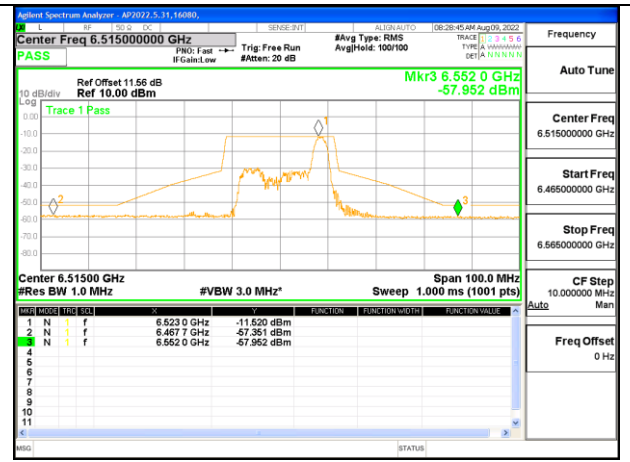

9.5.4. 802.11ax HE20 MODE 2TX IN THE UNII-6 BAND

2TX Antenna 1 + Antenna 4 CDD OFDMA MODE: 26-Tones, RU Index 0

LOW CHANNEL

2TX Antenna 1 + Antenna 4 CDD OFDMA MODE: 26-Tones, RU Index 4

MID CHANNEL

2TX Antenna 1 + Antenna 4 CDD OFDMA MODE: 26-Tones, RU Index 8

HIGH CHANNEL

HIGH CHANNEL Antenna 1

HIGH CHANNEL Antenna 4

2TX Antenna 1 + Antenna 4 CDD OFDMA MODE: 242-Tones, RU Index 61

LOW CHANNEL

LOW CHANNEL Antenna 1

LOW CHANNEL Antenna 4

MID CHANNEL