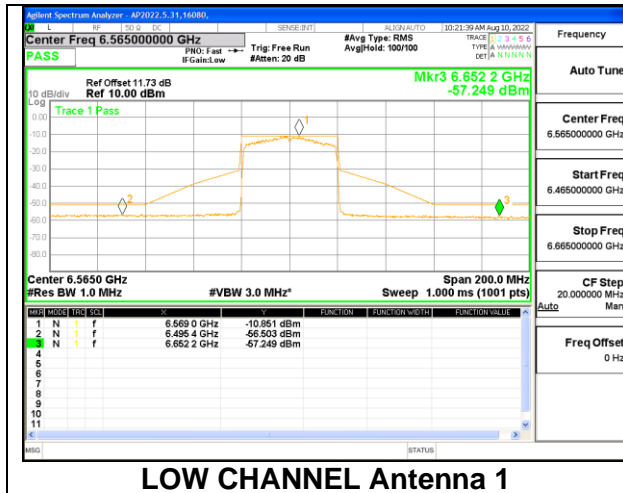

HIGH CHANNEL

HIGH CHANNEL Antenna 1

HIGH CHANNEL Antenna 4

STRADDLE CHANNEL

STRADDLE CHANNEL Antenna 1

STRADDLE CHANNEL Antenna 4

2TX Antenna 1 + Antenna 4 CDD OFDMA MODE: 484-Tones, RU Index 65

LOW CHANNEL