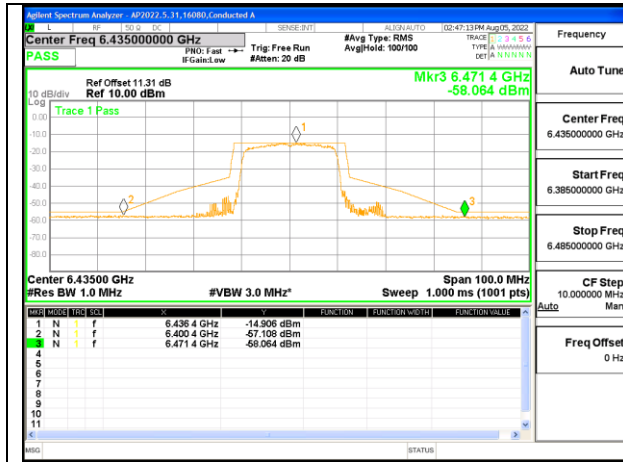

HIGH CHANNEL

HIGH CHANNEL Antenna 1

HIGH CHANNEL Antenna 4

2TX Antenna 1 + Antenna 4 CDD OFDMA MODE: 242-Tones, RU Index 61

LOW CHANNEL

LOW CHANNEL Antenna 1

LOW CHANNEL Antenna 4

MID CHANNEL

STRADDLE CHANNEL

2TX Antenna 1 + Antenna 4 CDD OFDMA MODE: 484-Tones, RU Index 65

LOW CHANNEL

HIGH CHANNEL

STRADDLE CHANNEL

9.5.6. 802.11ax HE80 MODE 2TX IN THE UNII-6 BAND

2TX Antenna 1 + Antenna 4 CDD OFDMA MODE: 26-Tones, RU Index 0