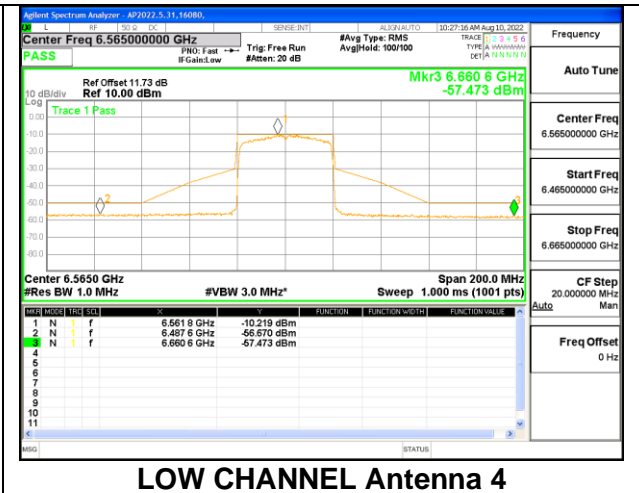

HIGH CHANNEL

HIGH CHANNEL Antenna 1

HIGH CHANNEL Antenna 4

STRADDLE CHANNEL

STRADDLE CHANNEL Antenna 1

STRADDLE CHANNEL Antenna 4

2TX Antenna 1 + Antenna 4 CDD OFDMA MODE: 484-Tones, RU Index 65

LOW CHANNEL

LOW CHANNEL Antenna 1

LOW CHANNEL Antenna 4

MID CHANNEL

MID CHANNEL Antenna 1

MID CHANNEL Antenna 4

HIGH CHANNEL

STRADDLE CHANNEL

9.5.9. 802.11ax HE80 MODE 2TX IN THE UNII-7 BAND