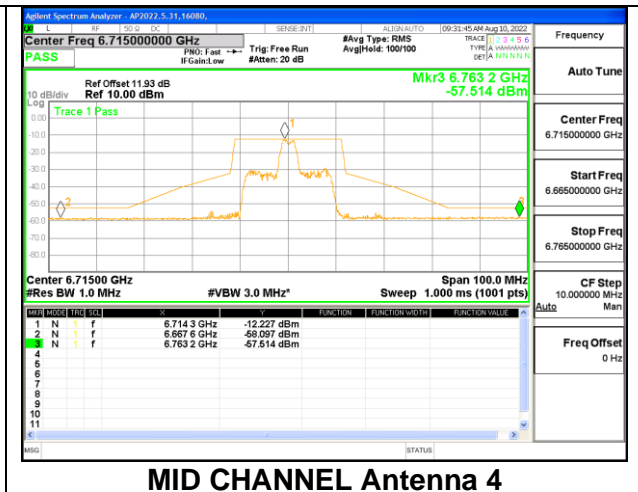

LOW CHANNEL

LOW CHANNEL Antenna 1

LOW CHANNEL Antenna 4

2TX Antenna 1 + Antenna 4 CDD OFDMA MODE: 26-Tones, RU Index 4

MID CHANNEL

MID CHANNEL Antenna 1

MID CHANNEL Antenna 4

2TX Antenna 1 + Antenna 4 CDD OFDMA MODE: 26-Tones, RU Index 8

HIGH CHANNEL

HIGH CHANNEL Antenna 1

HIGH CHANNEL Antenna 4

STRADDLE CHANNEL

STRADDLE CHANNEL Antenna 1

STRADDLE CHANNEL Antenna 4

2TX Antenna 1 + Antenna 4 CDD OFDMA MODE: 242-Tones, RU Index 61

LOW CHANNEL