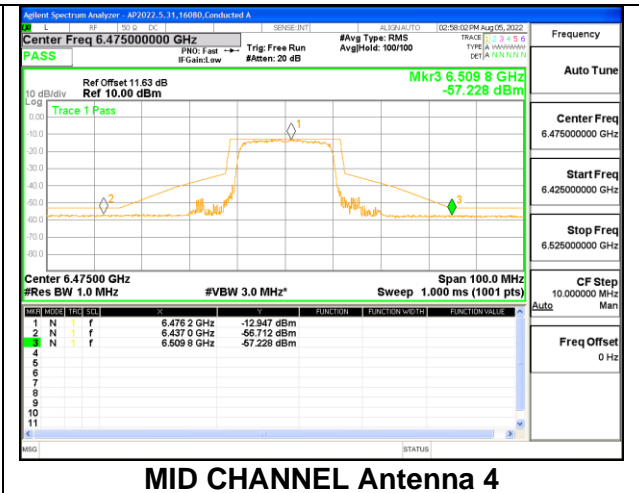

HIGH CHANNEL

HIGH CHANNEL Antenna 1

HIGH CHANNEL Antenna 4

2TX Antenna 1 + Antenna 4 CDD OFDMA MODE: 242-Tones, RU Index 61

LOW CHANNEL

LOW CHANNEL Antenna 1

LOW CHANNEL Antenna 4

MID CHANNEL

STRADDLE CHANNEL

2TX Antenna 1 + Antenna 4 CDD OFDMA MODE: 484-Tones, RU Index 65

LOW CHANNEL

HIGH CHANNEL

STRADDLE CHANNEL

9.5.6. 802.11ax HE80 MODE 2TX IN THE UNII-6 BAND

2TX Antenna 1 + Antenna 4 CDD OFDMA MODE: 26-Tones, RU Index 0