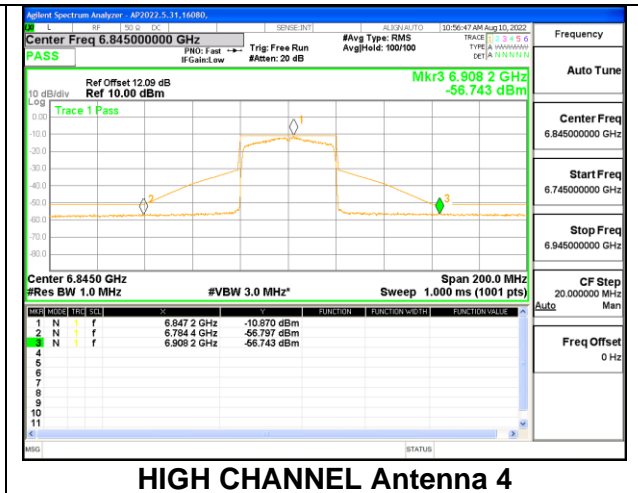

LOW CHANNEL Antenna 1

LOW CHANNEL Antenna 4

MID CHANNEL

MID CHANNEL Antenna 1

MID CHANNEL Antenna 4

HIGH CHANNEL

STRADDLE CHANNEL

9.5.9. 802.11ax HE80 MODE 2TX IN THE UNII-7 BAND

2TX Antenna 1 + Antenna 4 CDD OFDMA MODE: 26-Tones, RU Index 0

LOW CHANNEL

2TX Antenna 1 + Antenna 4 CDD OFDMA MODE: 26-Tones, RU Index 18

MID CHANNEL