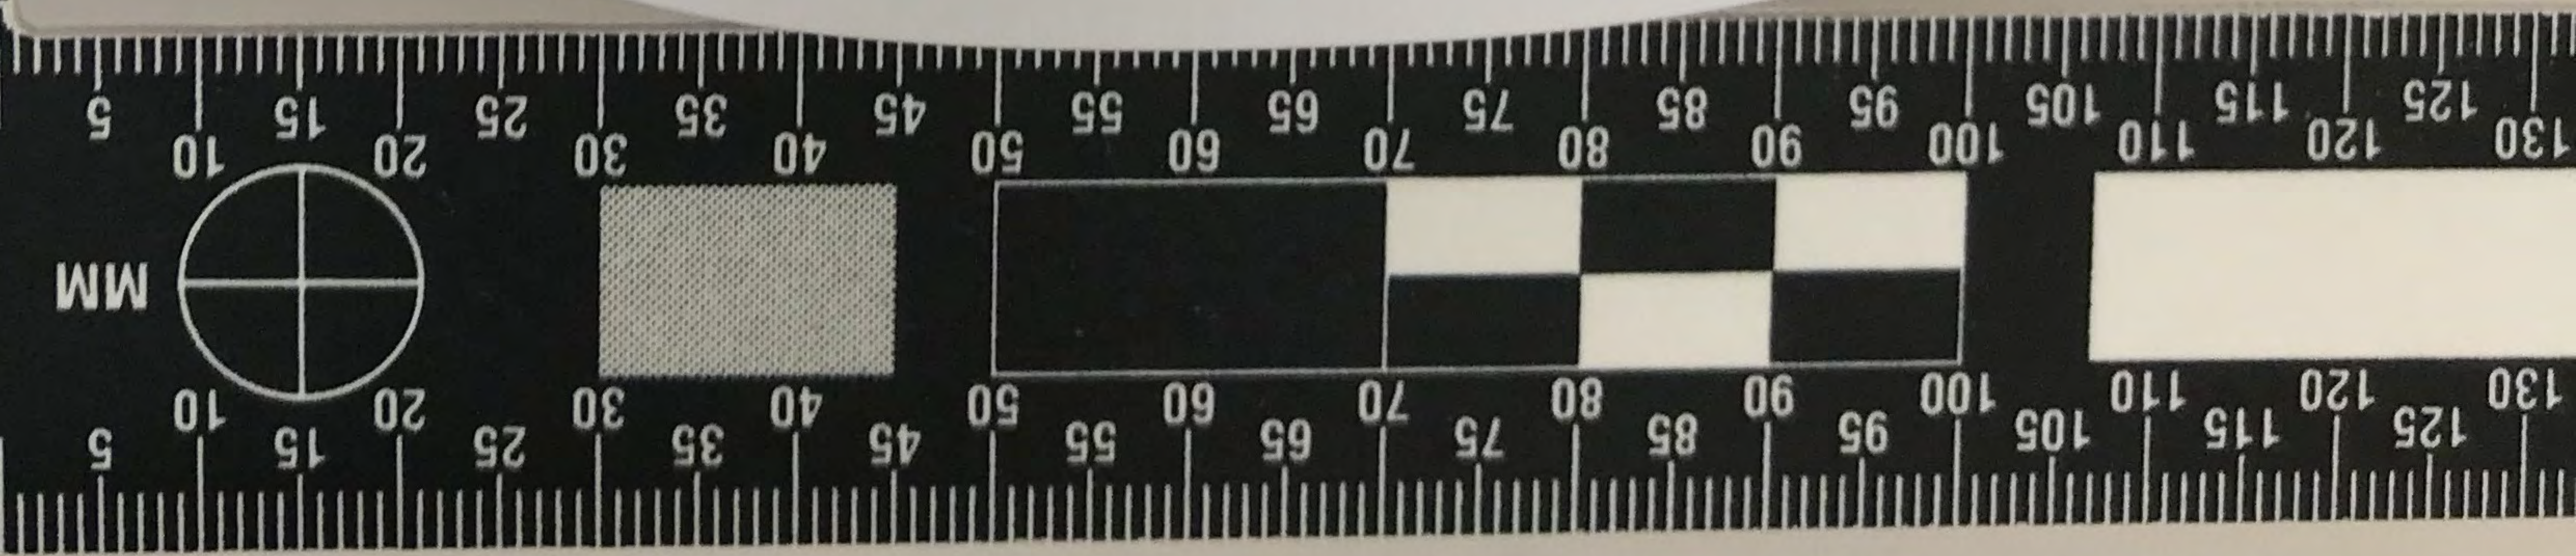

5

SONOS

ARROWHEAD FORENSICS  
(800)953-3274

MM

MM

ARROWHEAD FORENSICS  
(800)953-3274

MM

MM