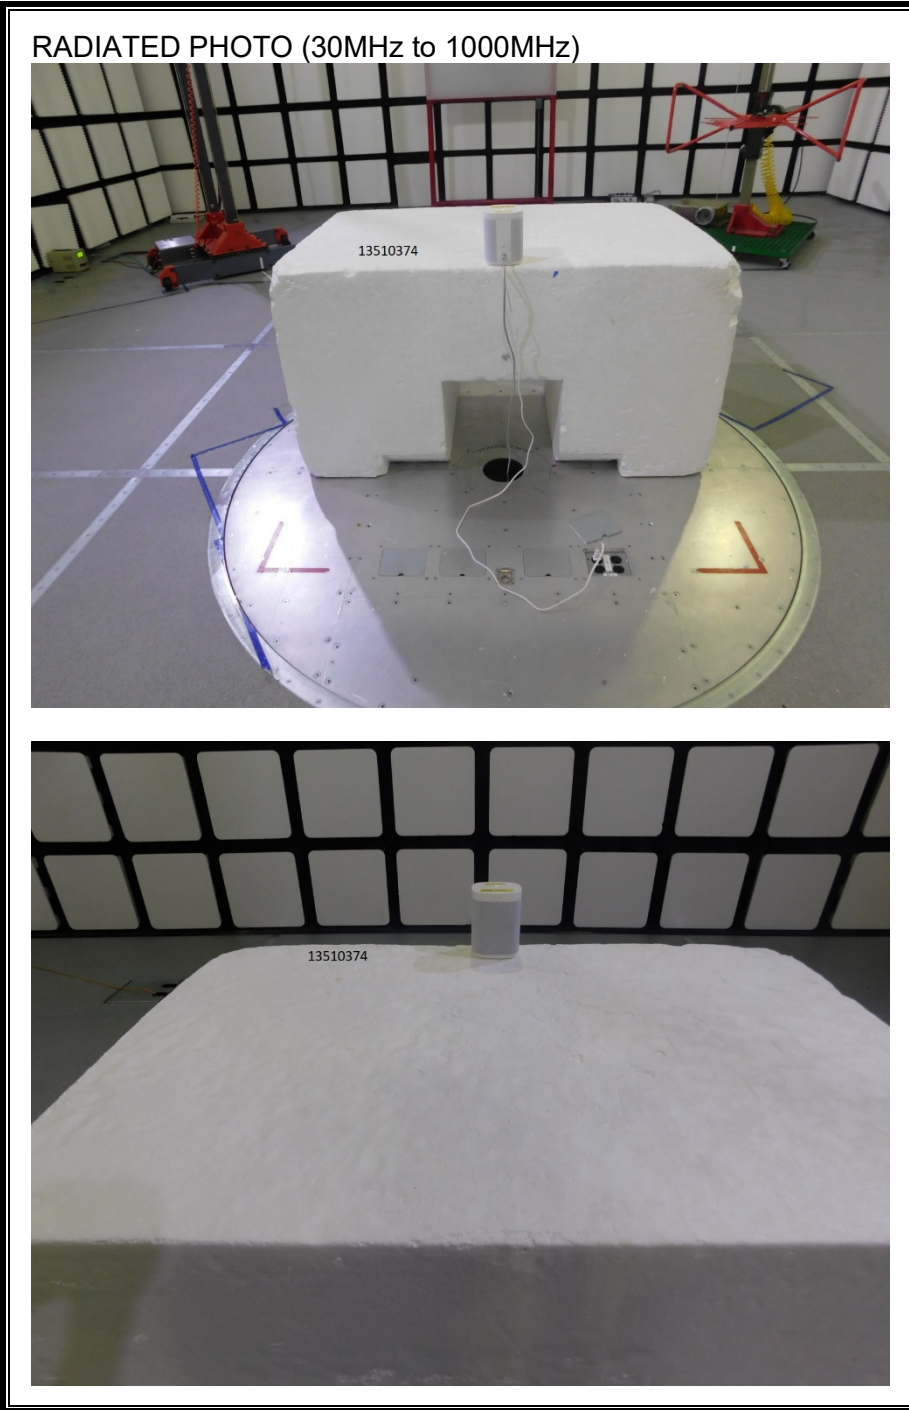

PHOTOS EXHIBIT

Report Number. : R13510374-EP1

Applicant : Sonos
614 Chapala Street
Santa Barbara, CA 93101
USA

Model : S38

FCC ID : SBVRM038

IC : 5373A-RM038

EUT Description : Wireless Smart Speaker

Test Standard(s) : FCC 47 CFR PART 15 SUBPART C: 2021
ISED RSS-247 ISSUE 2: 2017
ISED RSS-GEN ISSUE 5 + A1: 2019

TABLE OF CONTENTS

REPORT REVISION HISTORY	2
TABLE OF CONTENTS	3
1. SETUP DIAGRAM	4
2. SETUP PHOTOS.....	6

1. SETUP DIAGRAM

RF SETUP

DFS RADIATED METHOD EUT TEST SETUP

2. SETUP PHOTOS

RADIATED MEASUREMENT SETUP

AC MAINS SETUP

DYNAMIC FREQUENCY SELECTION MEASUREMENT SETUP

END OF TEST REPORT