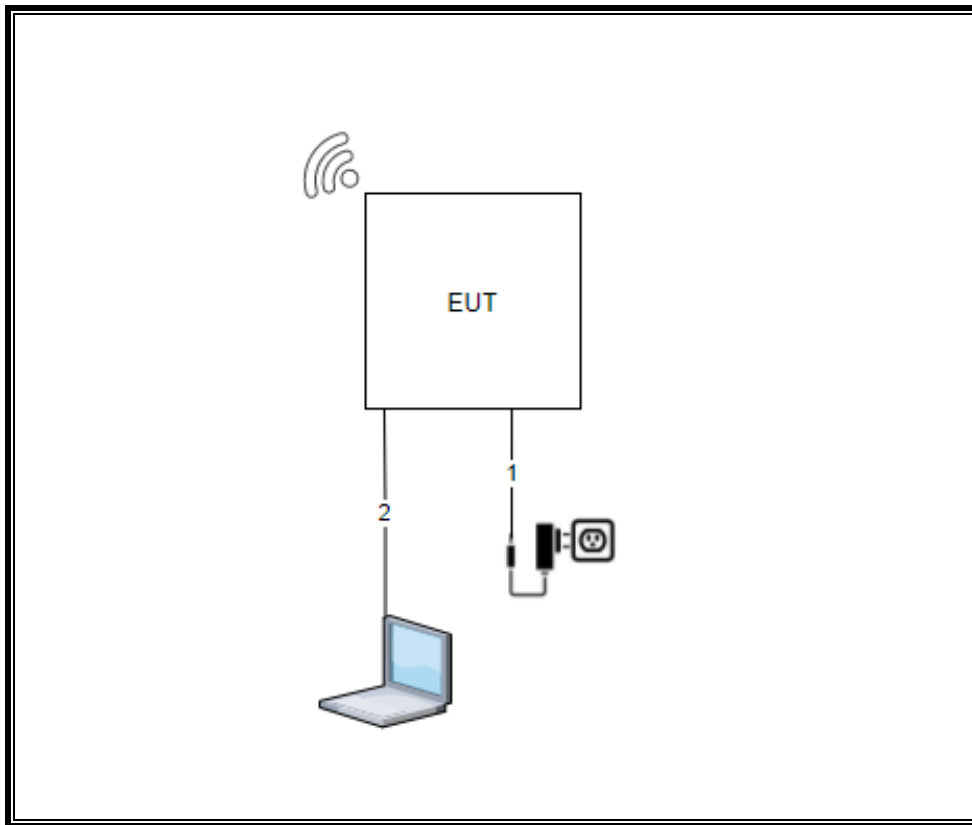

TABLE OF CONTENTS

REPORT REVISION HISTORY	2
TABLE OF CONTENTS	3
1. SETUP DIAGRAM	4
2. SETUP PHOTOS.....	6

1. SETUP DIAGRAM

RF SETUP