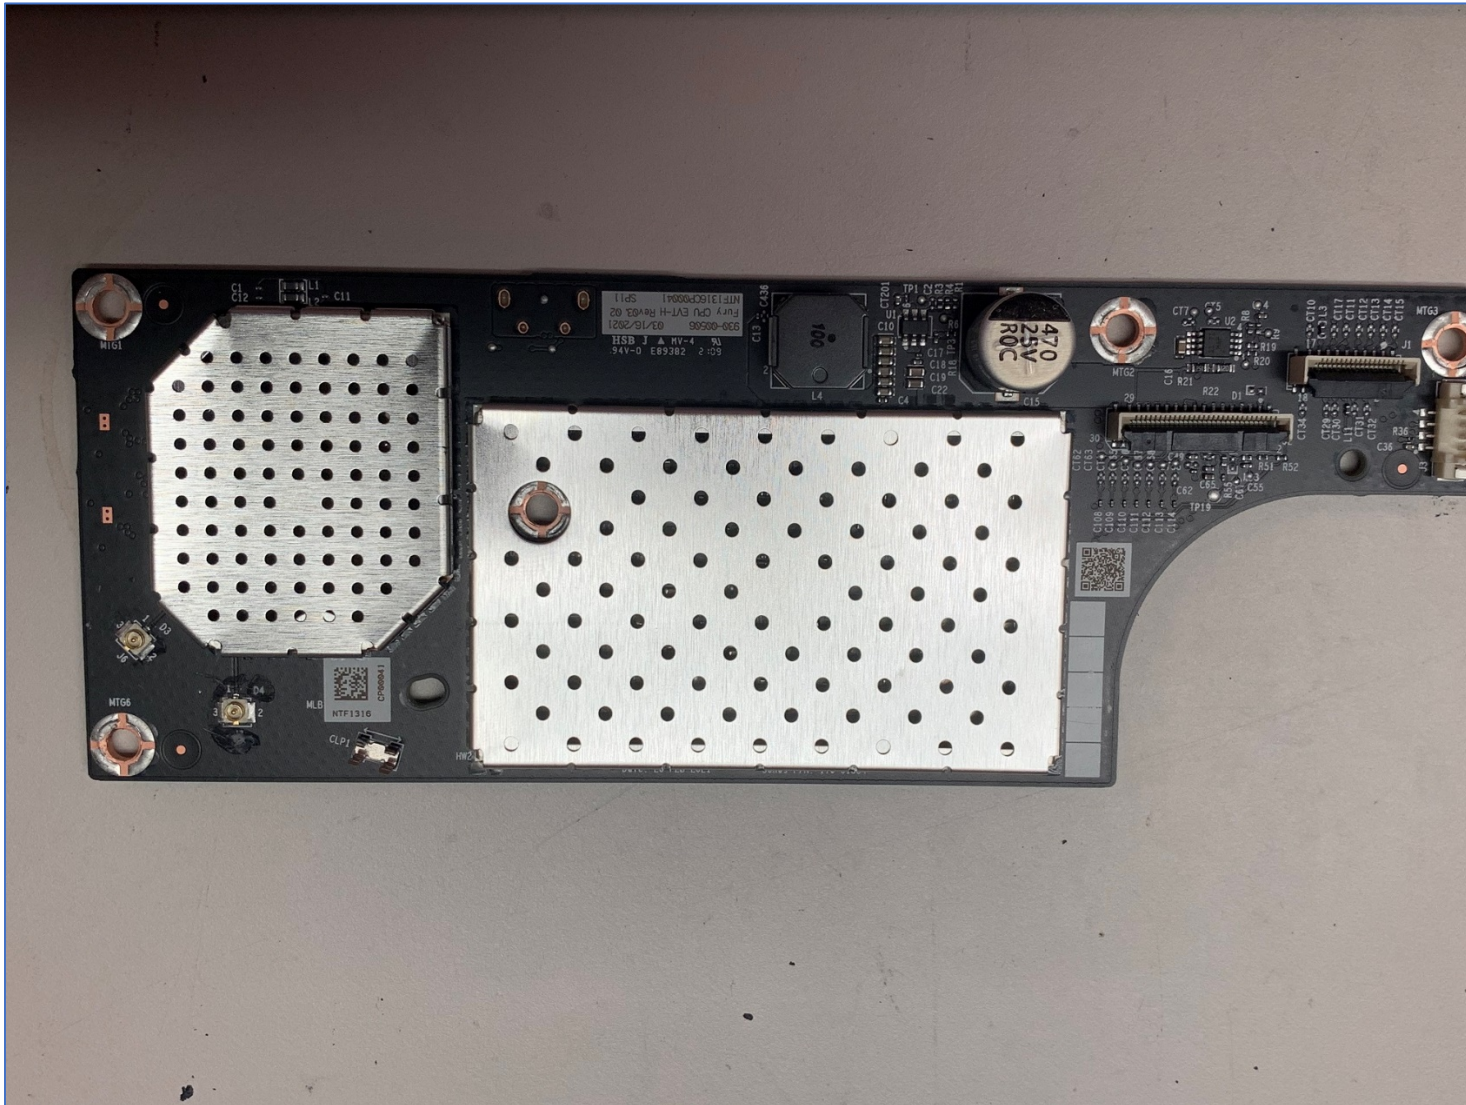

S36 Internal Photos

S36 Speaker set removed

S36 Internal Photos (Cont.)

S36 Radio CPU PCB Top with EMI covers

S36 Internal Photos (Cont.)

S36 Radio section
-END-