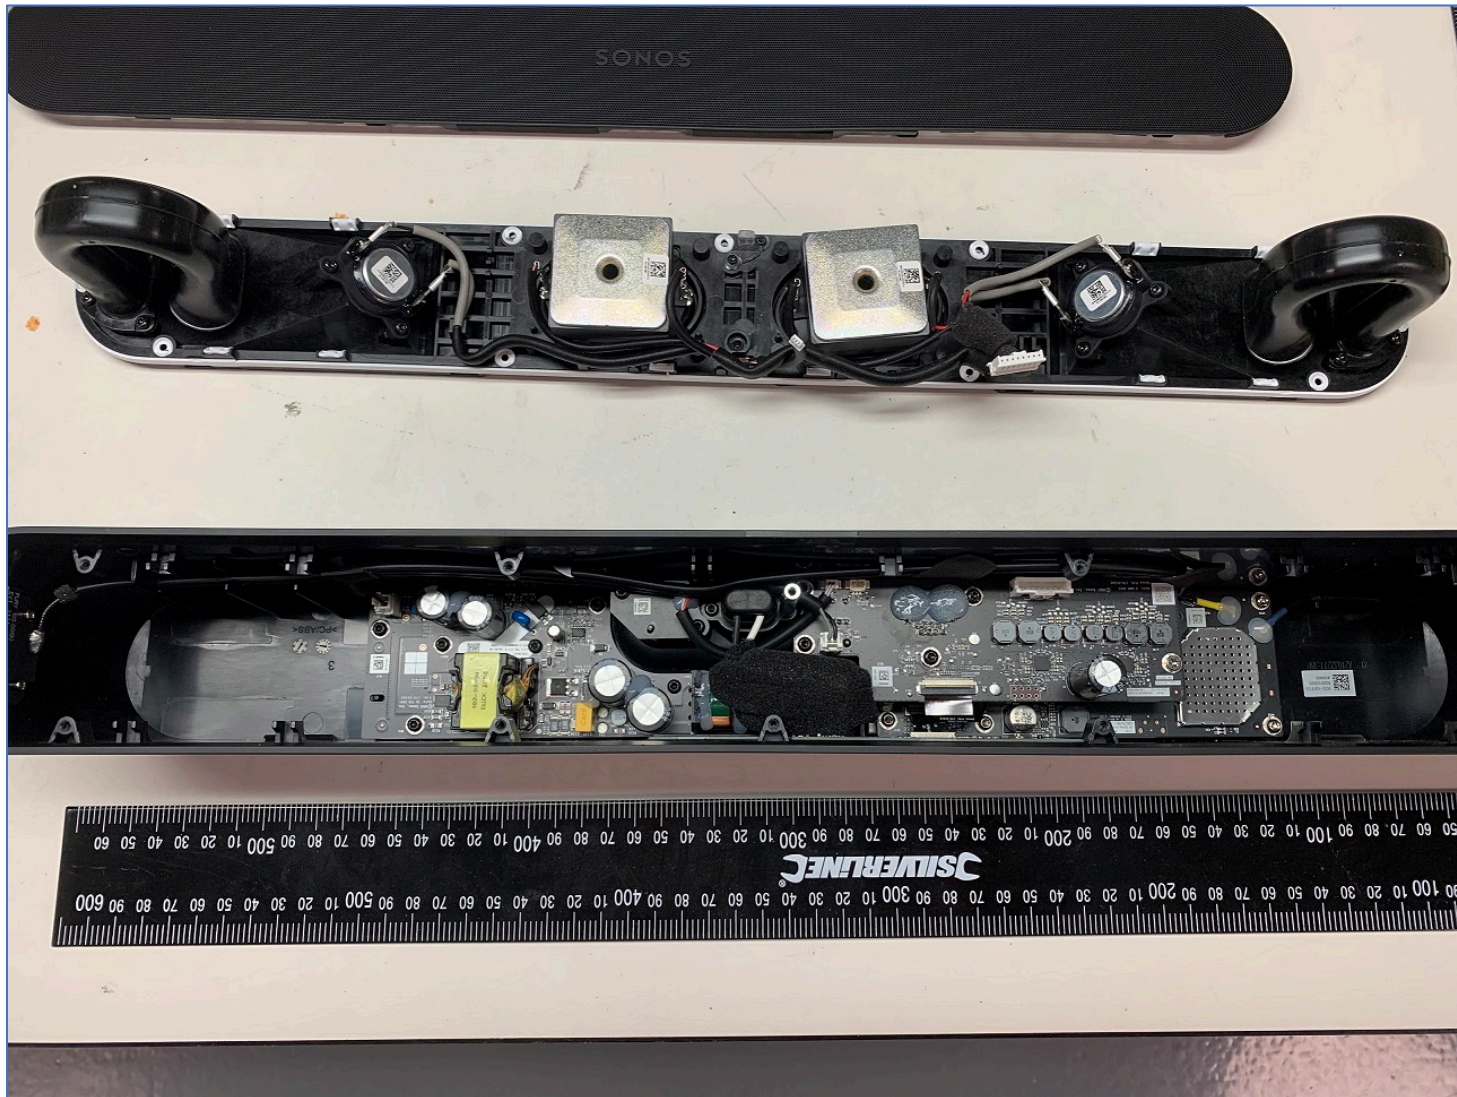

S36 Internal Photos

S36 Speaker set removed

S36 Internal Photos (Cont.)

S36 Radio CPU PCB Top with EMI covers

S36 Internal Photos (Cont.)

S36 Radio section
-END-