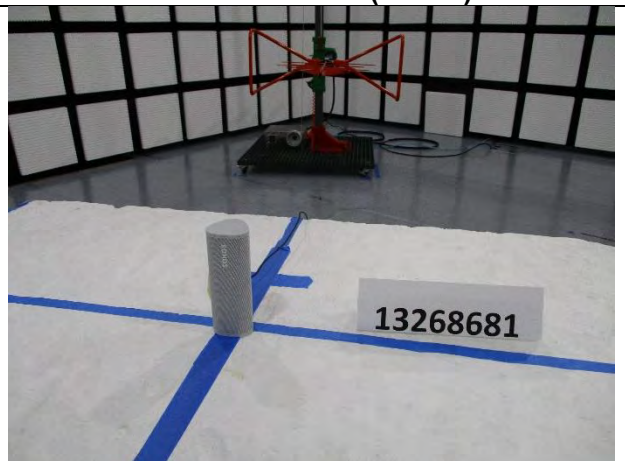

12. SETUP PHOTOS

ANTENNA PORT AND AC LINE CONDUCTED SETUP

RF ANTENNA PORT CONDUCTED

AC LINE CONDUCTED (FRONT)

AC LINE CONDUCTED (BACK)

RADIATED RF MEASUREMENT SETUP

BELOW 30MHz (FRONT)

BELOW 30MHz (BACK)

BELOW 1GHz (FRONT)

BELOW 1GHz (BACK)

ABOVE 1GHz (FRONT)

ABOVE 1GHz (BACK)

ORIENTATIONS

CONFIGURATION 1

CONFIGURATION 2

CONFIGURATION 3

CONFIGURATION 4

CONFIGURATION 5

END OF TEST REPORT