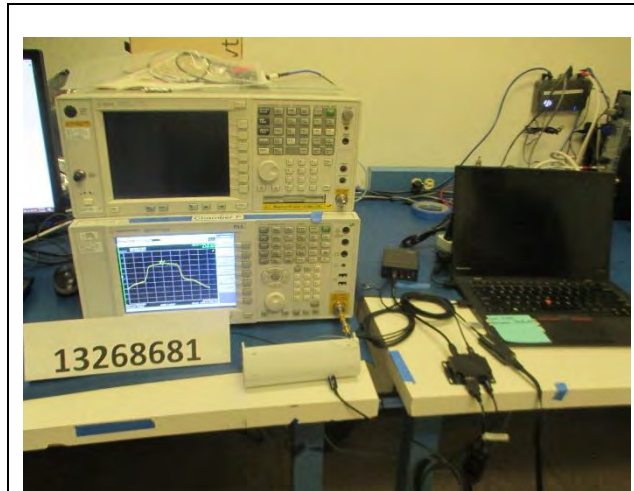

12. SETUP PHOTOS

ANTENNA PORT AND AC LINE CONDUCTED SETUP

RF ANTENNA PORT CONDUCTED

AC LINE CONDUCTED (FRONT)

AC LINE CONDUCTED (BACK)

RADIATED RF MEASUREMENT SETUP

BELOW 30MHz (FRONT)

BELOW 30MHz (BACK)