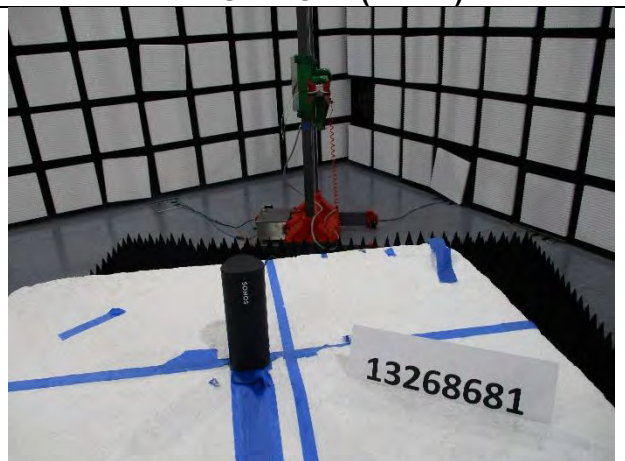

12. SETUP PHOTOS

ANTENNA PORT AND AC LINE CONDUCTED SETUP

RF ANTENNA PORT CONDUCTED

AC LINE CONDUCTED (FRONT)

AC LINE CONDUCTED (BACK)

RADIATED RF MEASUREMENT SETUP

BELOW 30MHz (FRONT)

BELOW 30MHz (BACK)

BELOW 1GHz (FRONT)

BELOW 1GHz (BACK)

ABOVE 1GHz (FRONT)

ABOVE 1GHz (BACK)

ORIENTATIONS

CONFIGURATION 1

CONFIGURATION 2

CONFIGURATION 3