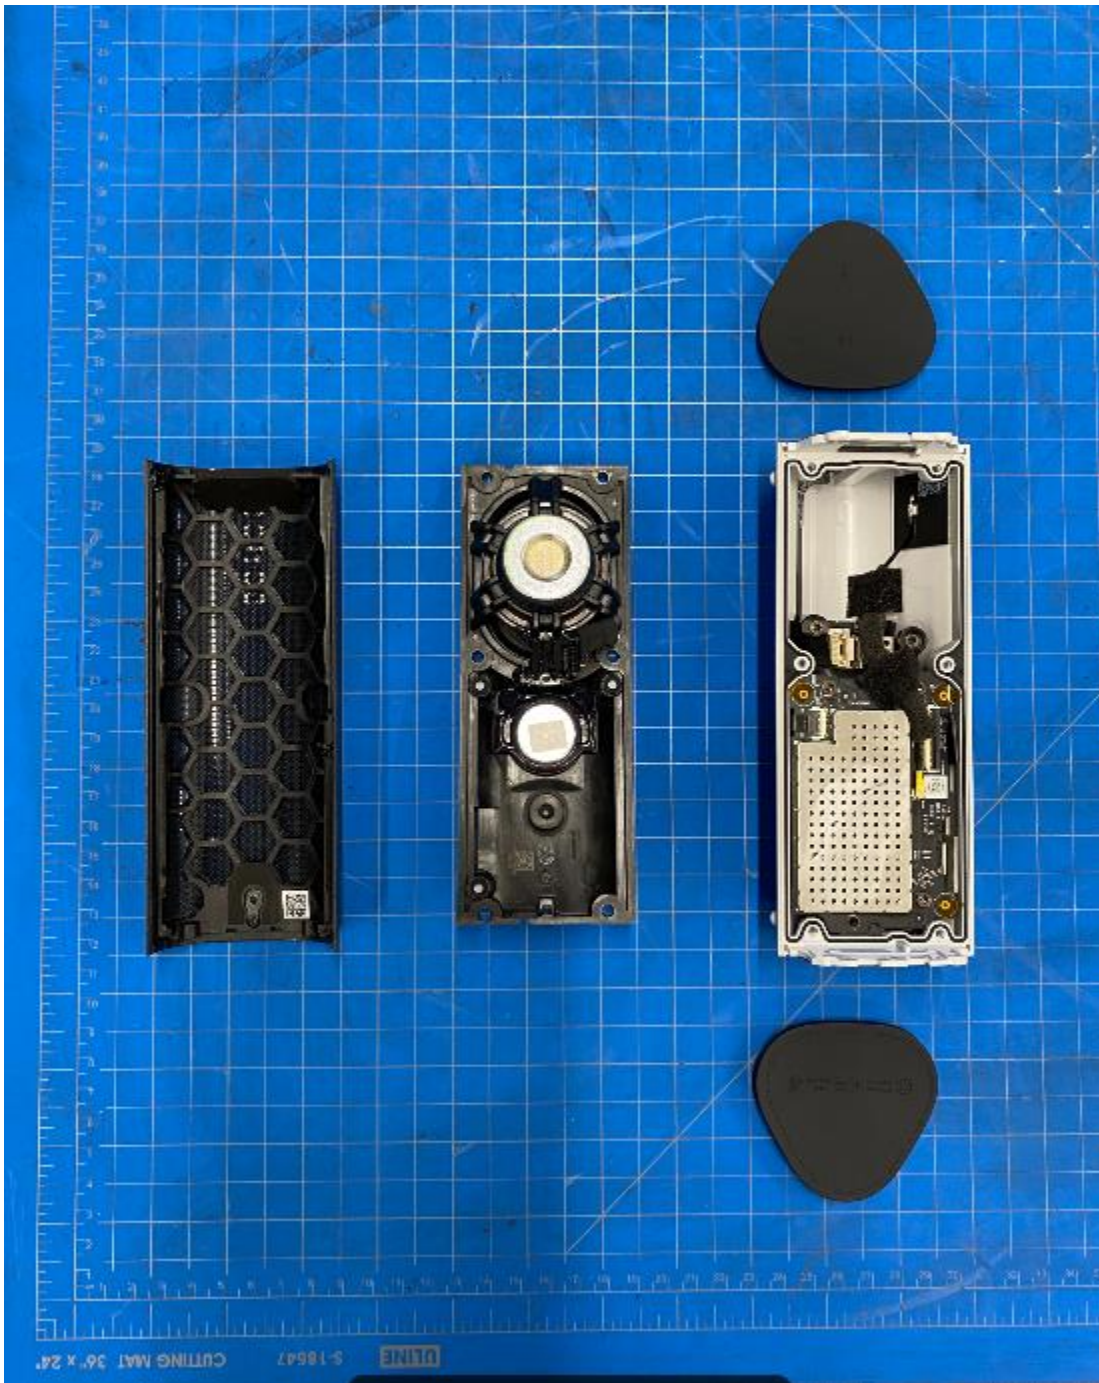

Model S27 radio FCC ID: SBVRM027, IC: 5373A-RM027

Internal Photo for S27 radio FCC ID: SBVRM027, IC: 5373A-RM027

1 of 8

RF board Top View

RF board Bottom View

Main board Front View

4 of 8

Main bard Rear View

Main board with RF card assembly Front View

Main Board Assembly Rear View

Antenna photo

Chain 1 Stamped metal Antenna

Chain 0 PCB Antenna

Top cover assembly view