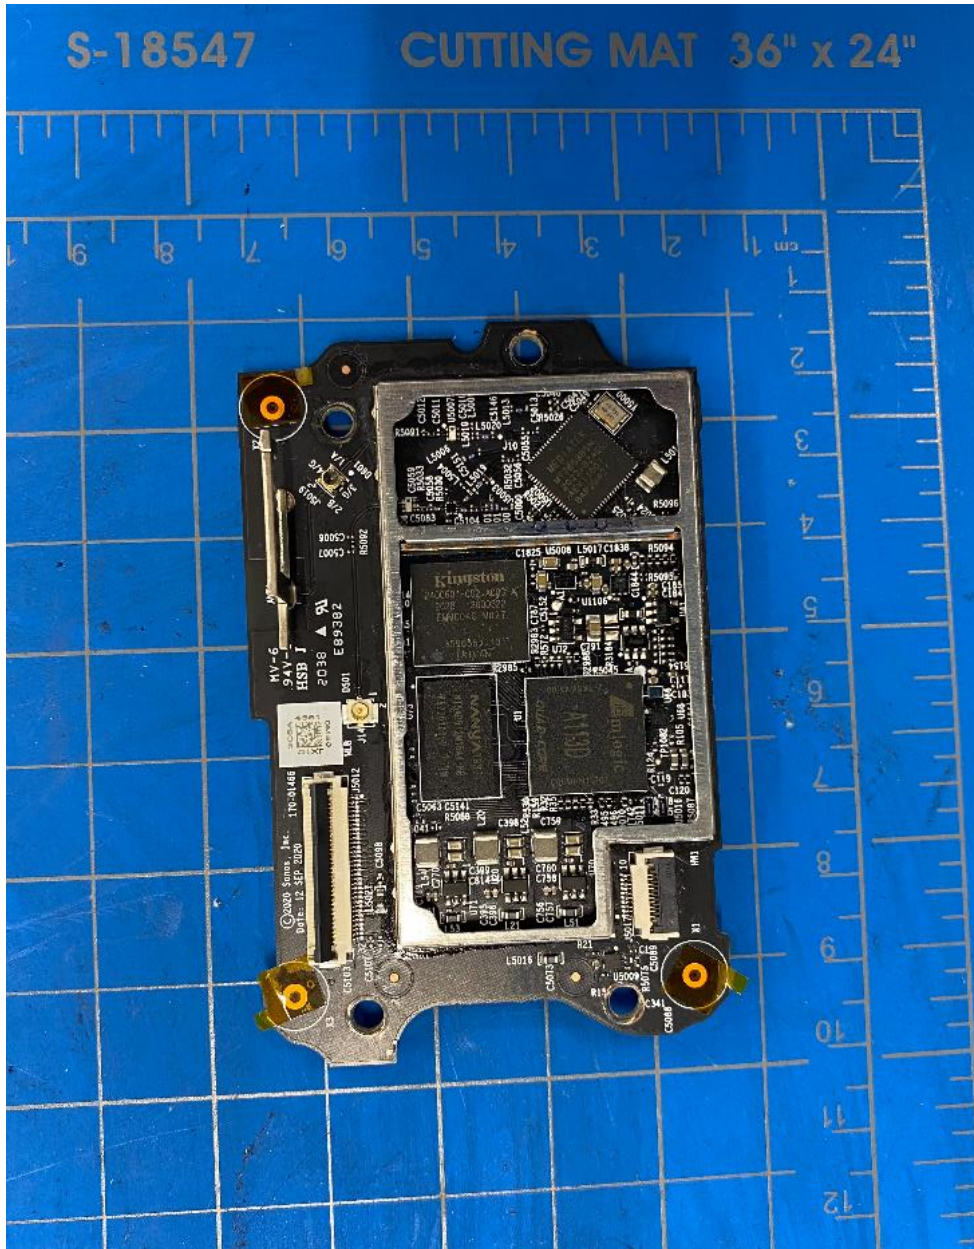

Model S27 radio FCC ID: SBVRM027, IC: 5373A-RM027

Internal Photo for S27 radio FCC ID: SBVRM027, IC: 5373A-RM027

1 of 8

RF board Top View

RF board Bottom View

Main board Front View

4 of 8

Main bard Rear View

Main board with RF card assembly Front View

Main Board Assembly Rear View

Antenna photo

Chain 1 Stamped metal Antenna

Chain 0 PCB Antenna

Top cover assembly view