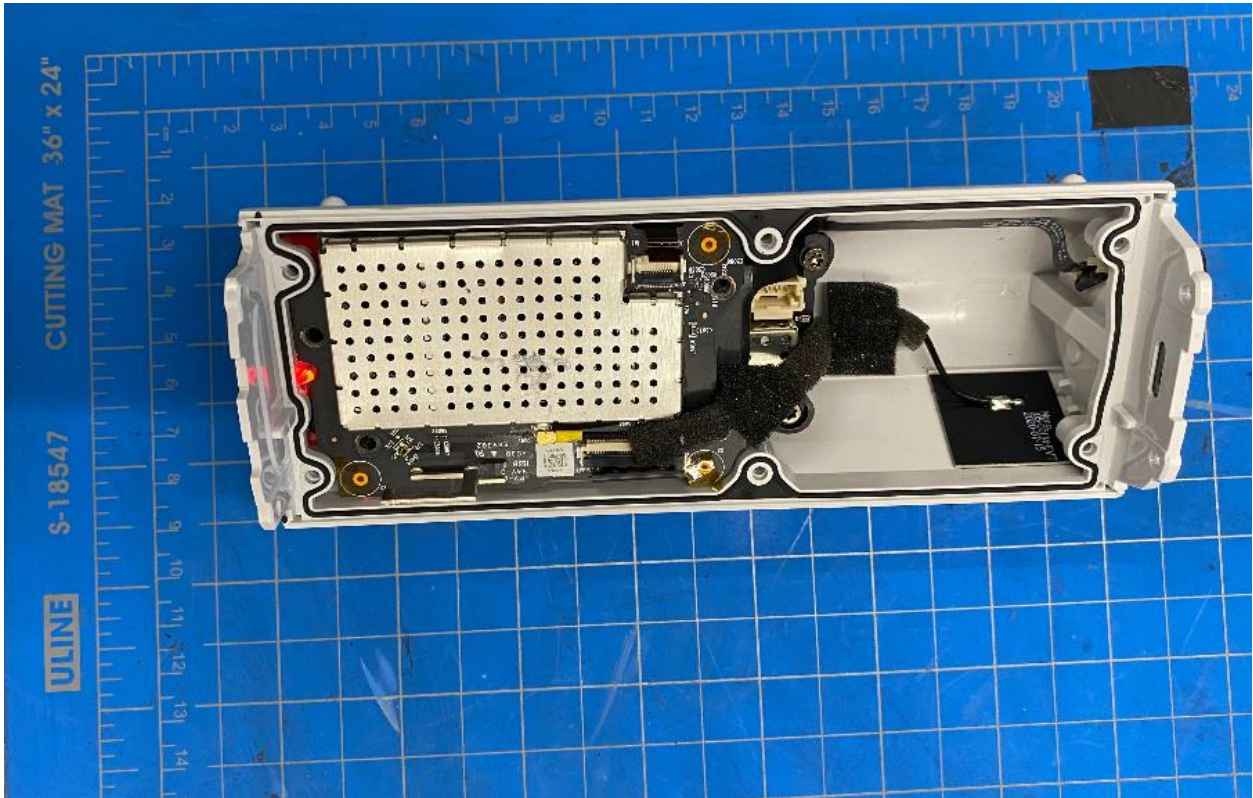

Model S27 radio FCC ID: SBVRM027, IC: 5373A-RM027

Internal Photo for S27 radio FCC ID: SBVRM027, IC: 5373A-RM027

1 of 8

RF board Top View

RF board Bottom View

Main board Front View

4 of 8

Main bard Rear View

Main board with RF card assembly Front View

Main Board Assembly Rear View

Antenna photo

Chain 1 Stamped metal Antenna

Chain 0 PCB Antenna

Top cover assembly view