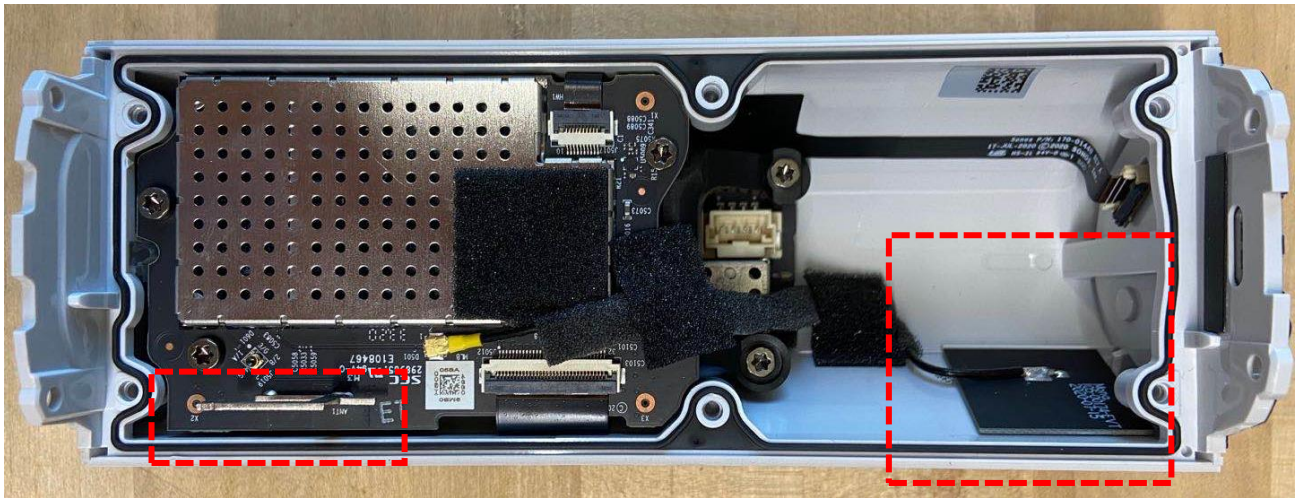

Model S27 radio FCC ID: SBVRM027, IC: 5373A-RM027

Internal Photo for S27 radio FCC ID: SBVRM027, IC: 5373A-RM027

1 of 8

RF board Top View

RF board Bottom View

Main board Front View

4 of 8

Main bard Rear View

Main board with RF card assembly Front View

Main Board Assembly Rear View

Antenna photo

Chain 1 Stamped metal Antenna

Chain 0 PCB Antenna

Top cover assembly view