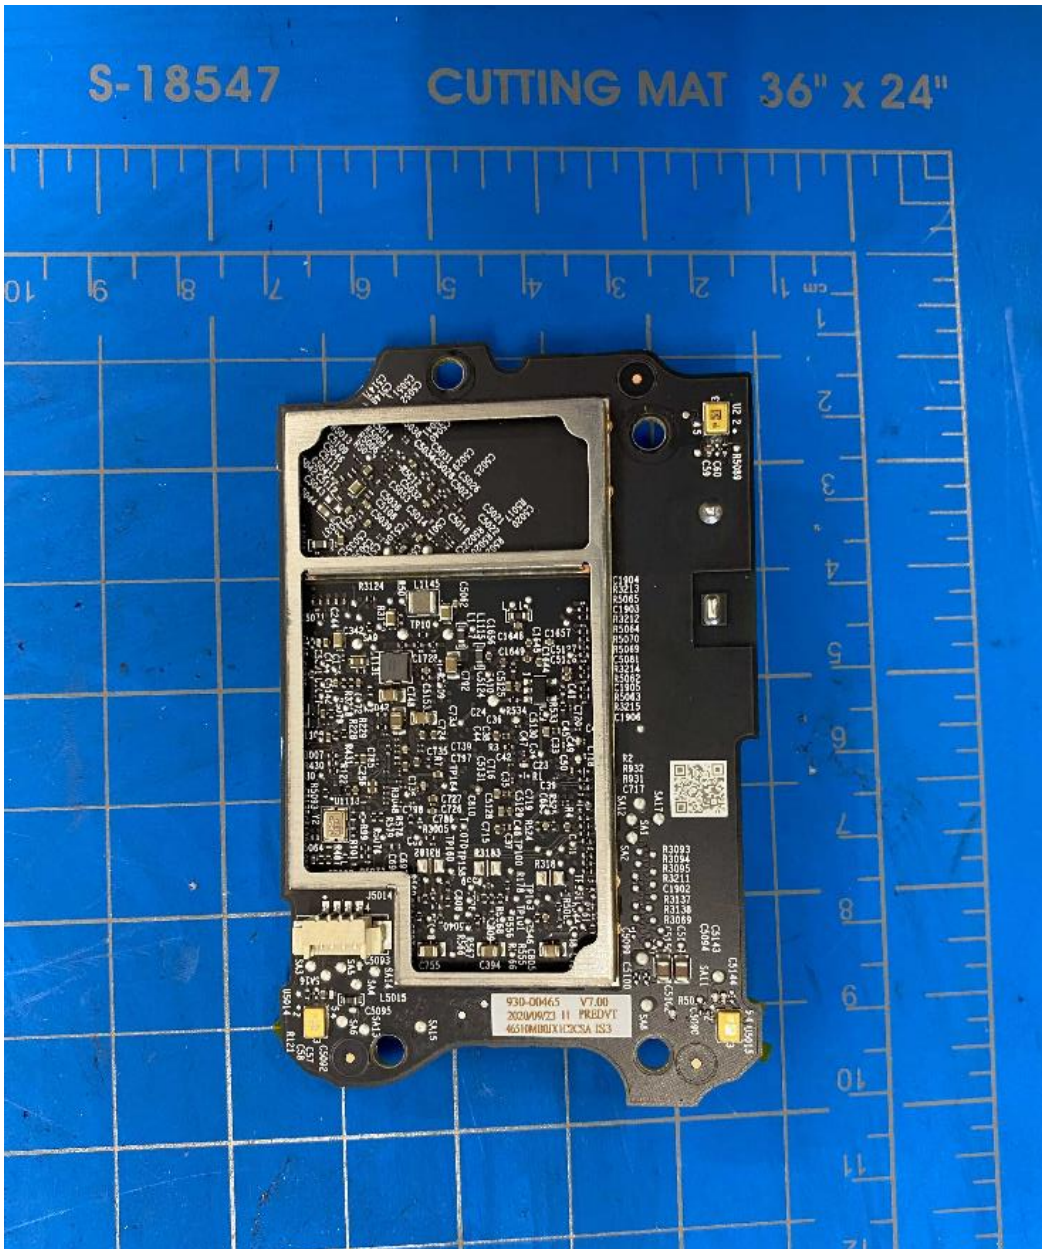

Model S27 radio FCC ID: SBVRM027, IC: 5373A-RM027

Internal Photo for S27 radio FCC ID: SBVRM027, IC: 5373A-RM027

1 of 8

RF board Top View

RF board Bottom View

Main board Front View

4 of 8

Main bard Rear View

Main board with RF card assembly Front View

Main Board Assembly Rear View

Antenna photo

Chain 1 Stamped metal Antenna

Chain 0 PCB Antenna

Top cover assembly view