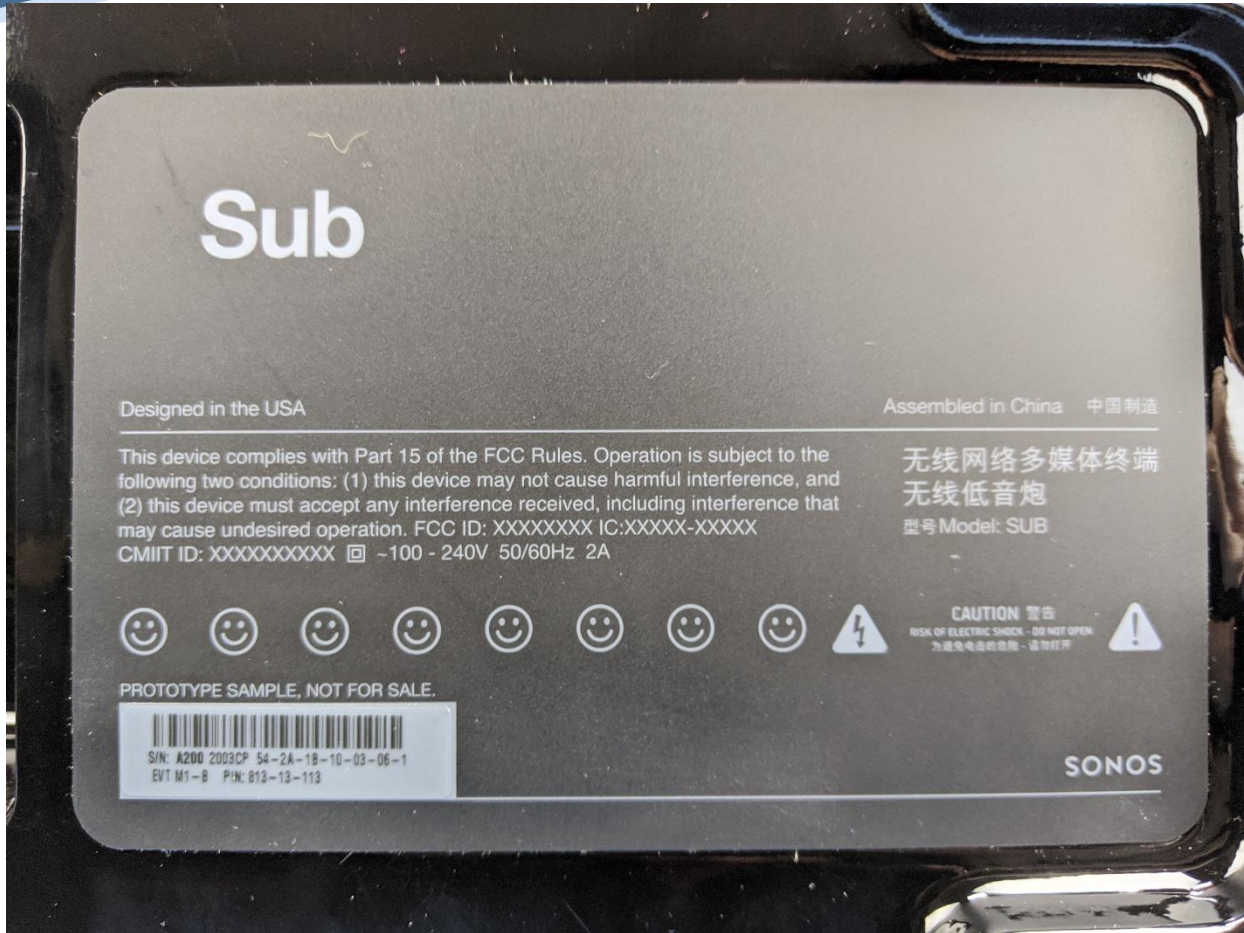

## SONO01 PHOTOS - EXTERNAL

**Company:** Sonos, Inc

**Model Name:** S26

## 1.1.1. Product - External

Right View

Back View

Bottom View

Front View

Label

Left View

Ports