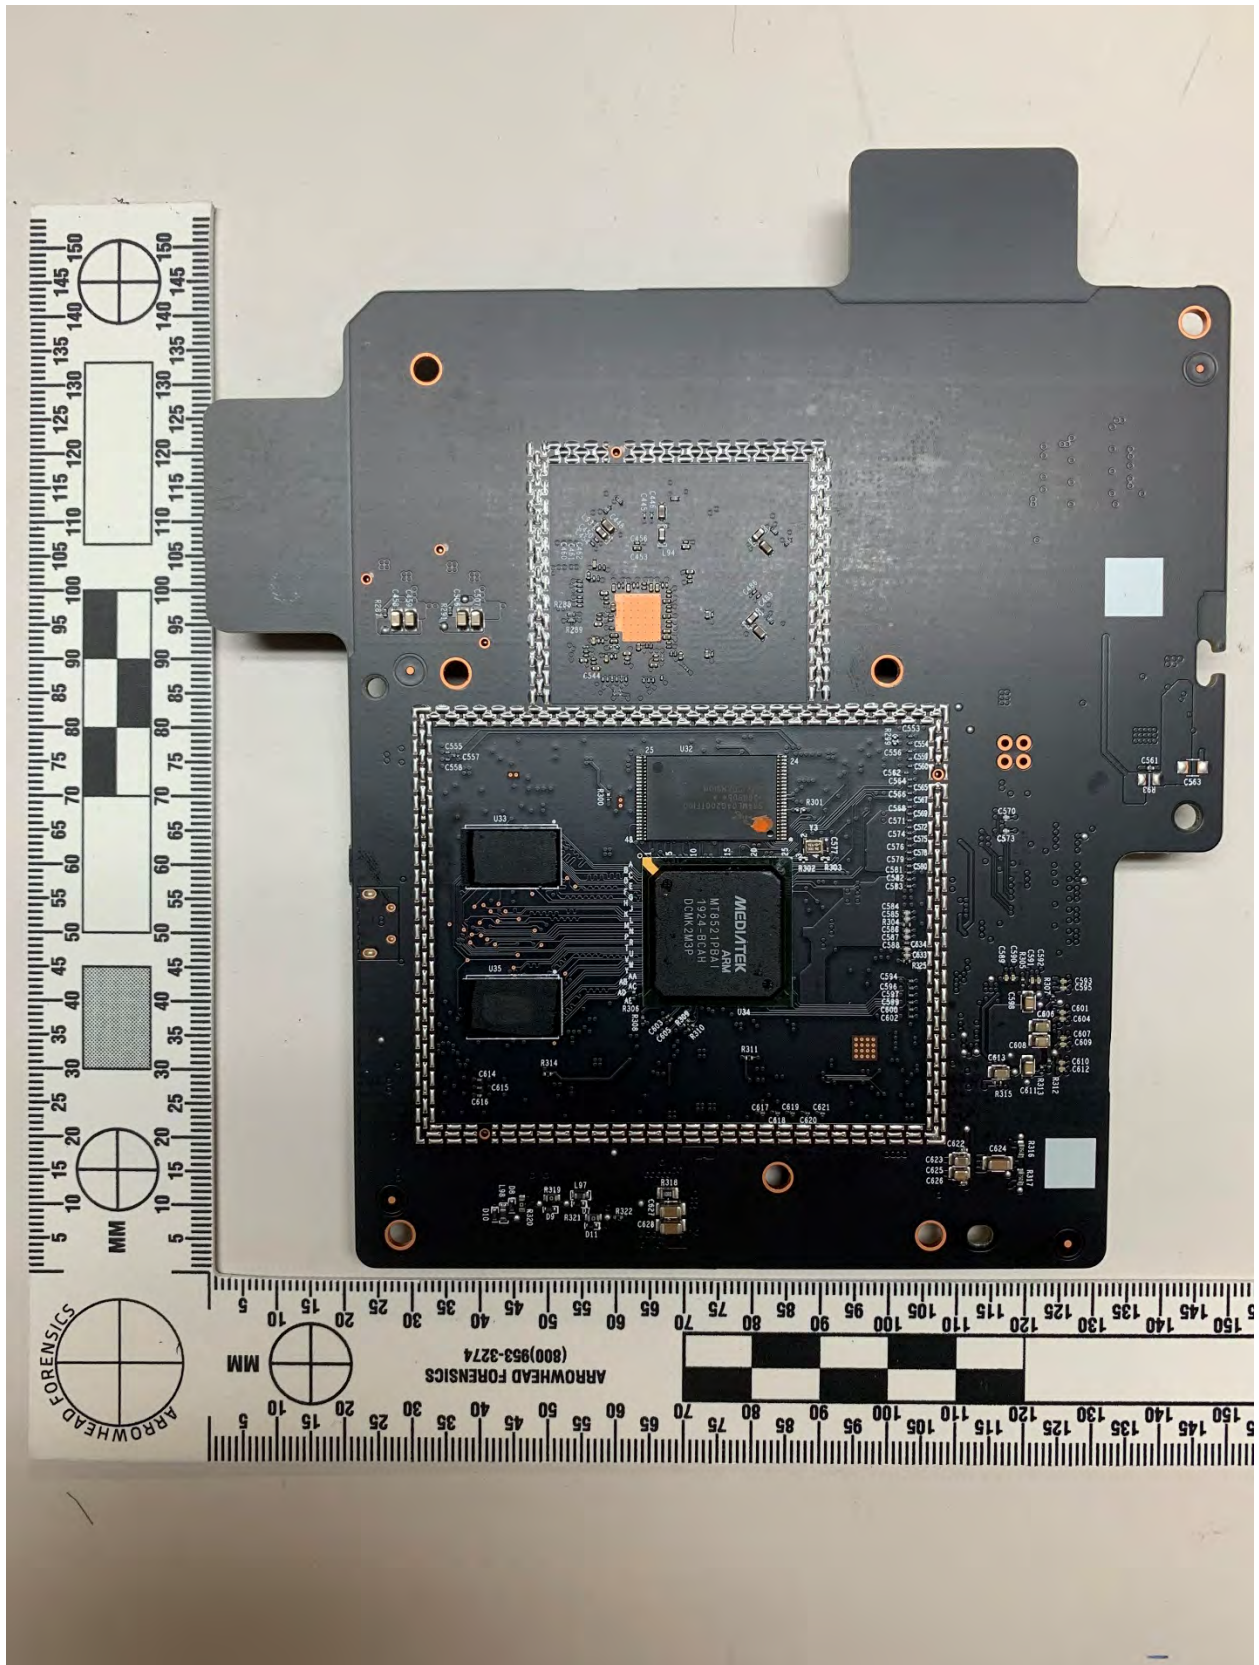

S24 SBVRM024

S24 Front

Sonos Confidential

S24 Grill off

Sonos Confidential

S24 Speaker assembly out.

S24 PCBs.

S24 Empty Chassis

S24 Radio Card Front

S24 Radio Card Front Shields removed.

S24 Radio Card, Front, zoom view of Radio section.

S24 Radio Card, Rear.

S24 PSU / Audio Amp PCB, Front.

S24 PSU / Audio Amp PCB, Rear.

-END-