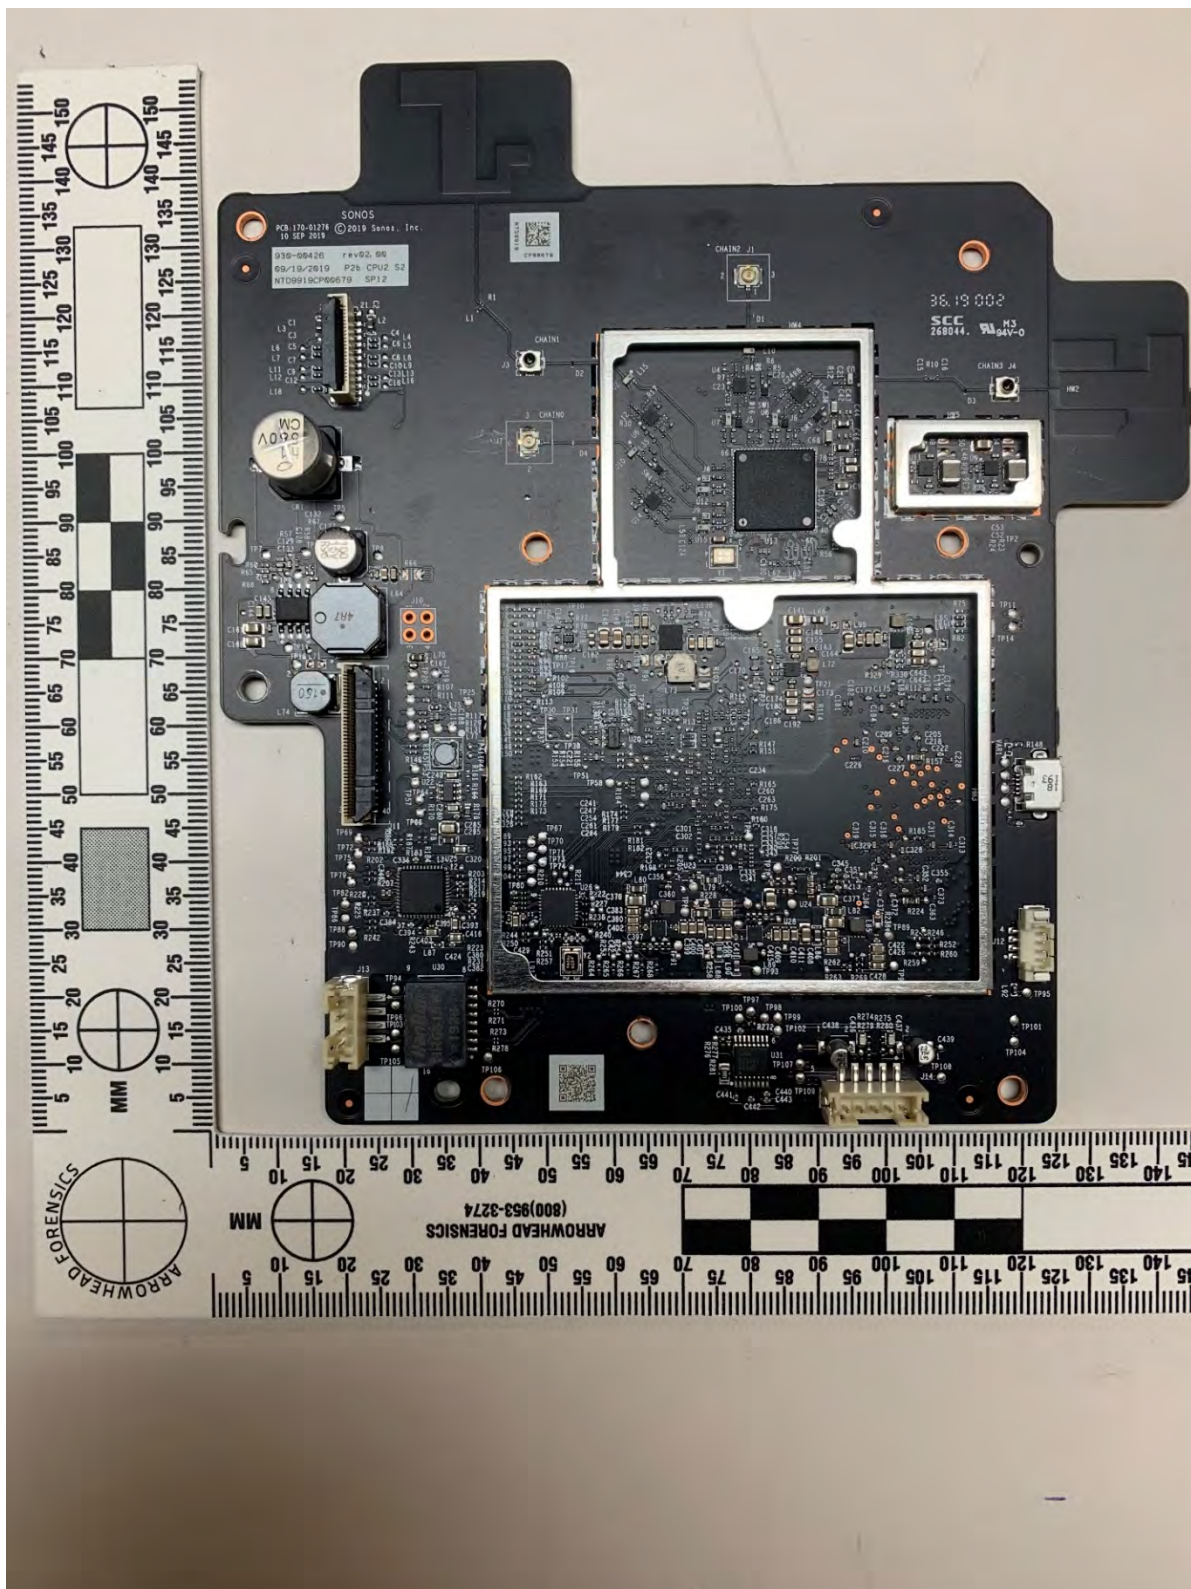

S24 SBVRM024

S24 Front

Sonos Confidential

S24 Grill off

Sonos Confidential

S24 Speaker assembly out.

S24 PCBs.

S24 Empty Chassis

S24 Radio Card Front

S24 Radio Card Front Shields removed.

S24 Radio Card, Front, zoom view of Radio section.

S24 Radio Card, Rear.

S24 PSU / Audio Amp PCB, Front.

S24 PSU / Audio Amp PCB, Rear.

-END-