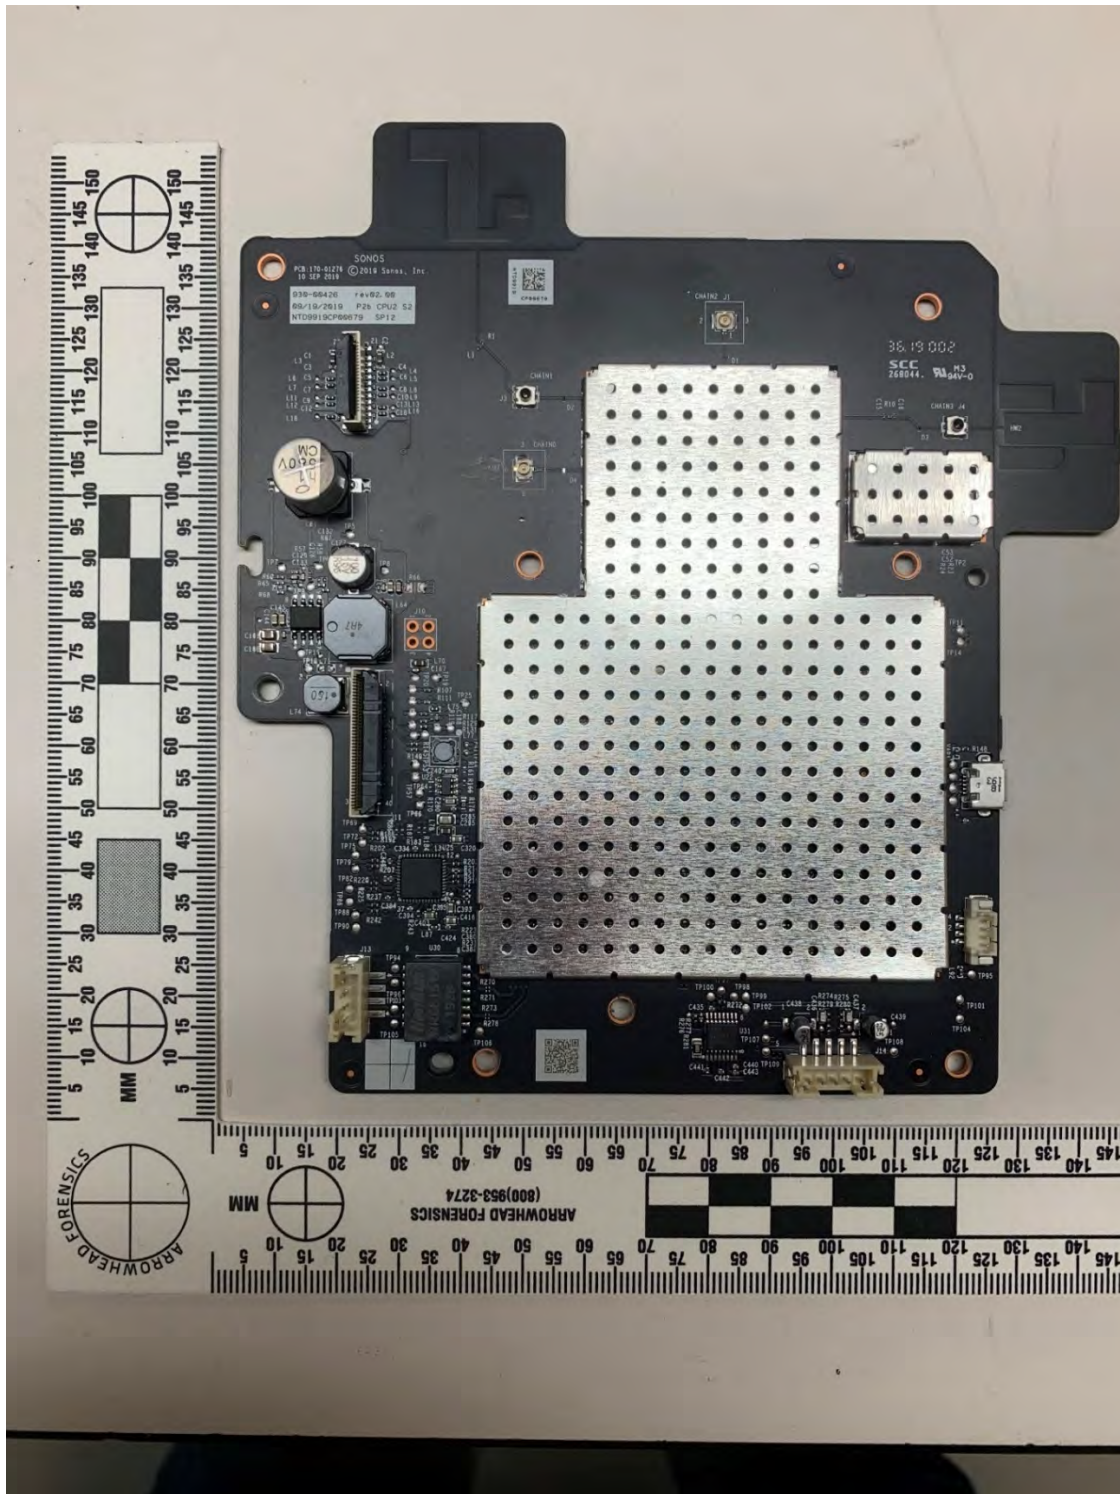

S24 SBVRM024

S24 Front

Sonos Confidential

S24 Grill off

Sonos Confidential

S24 Speaker assembly out.

S24 PCBs.

S24 Empty Chassis

S24 Radio Card Front

S24 Radio Card Front Shields removed.

S24 Radio Card, Front, zoom view of Radio section.

S24 Radio Card, Rear.

S24 PSU / Audio Amp PCB, Front.

S24 PSU / Audio Amp PCB, Rear.

-END-