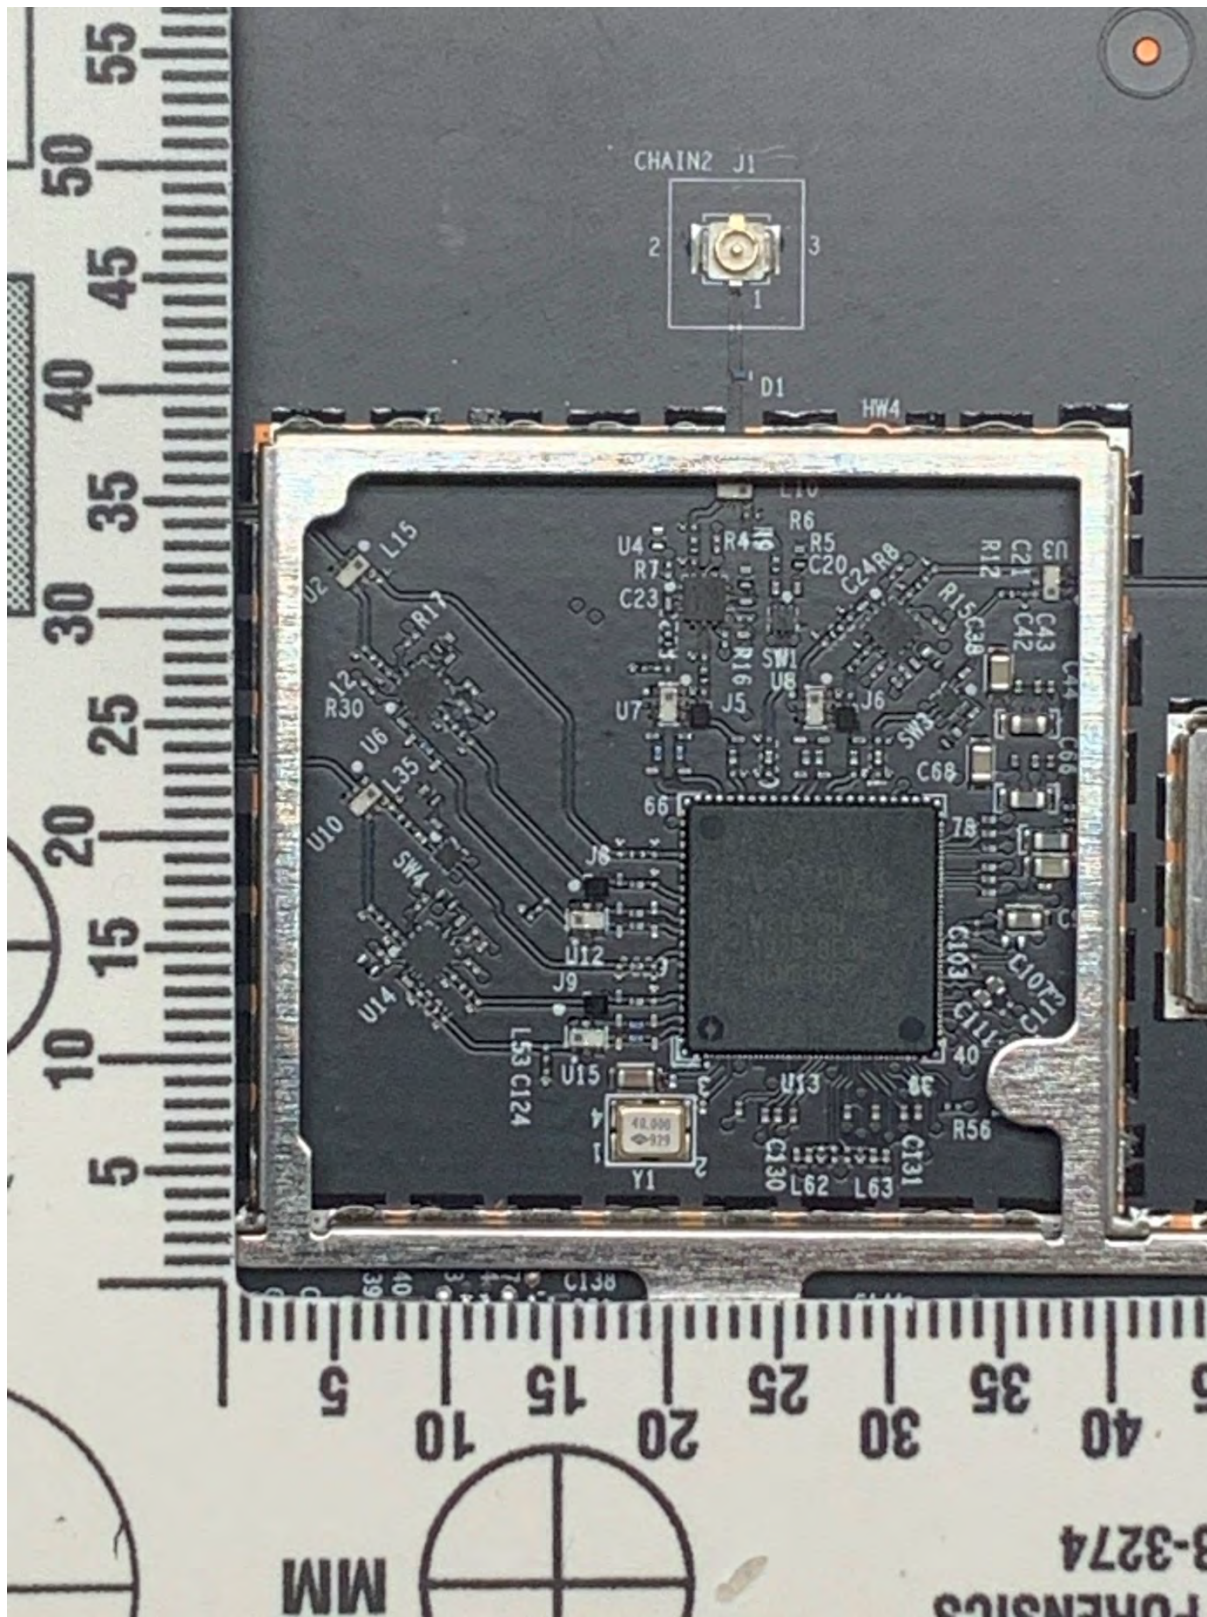

S24 SBVRM024

S24 Front

Sonos Confidential

S24 Grill off

Sonos Confidential

S24 Speaker assembly out.

S24 PCBs.

S24 Empty Chassis

S24 Radio Card Front

S24 Radio Card Front Shields removed.

S24 Radio Card, Front, zoom view of Radio section.

S24 Radio Card, Rear.

S24 PSU / Audio Amp PCB, Front.

S24 PSU / Audio Amp PCB, Rear.

-END-