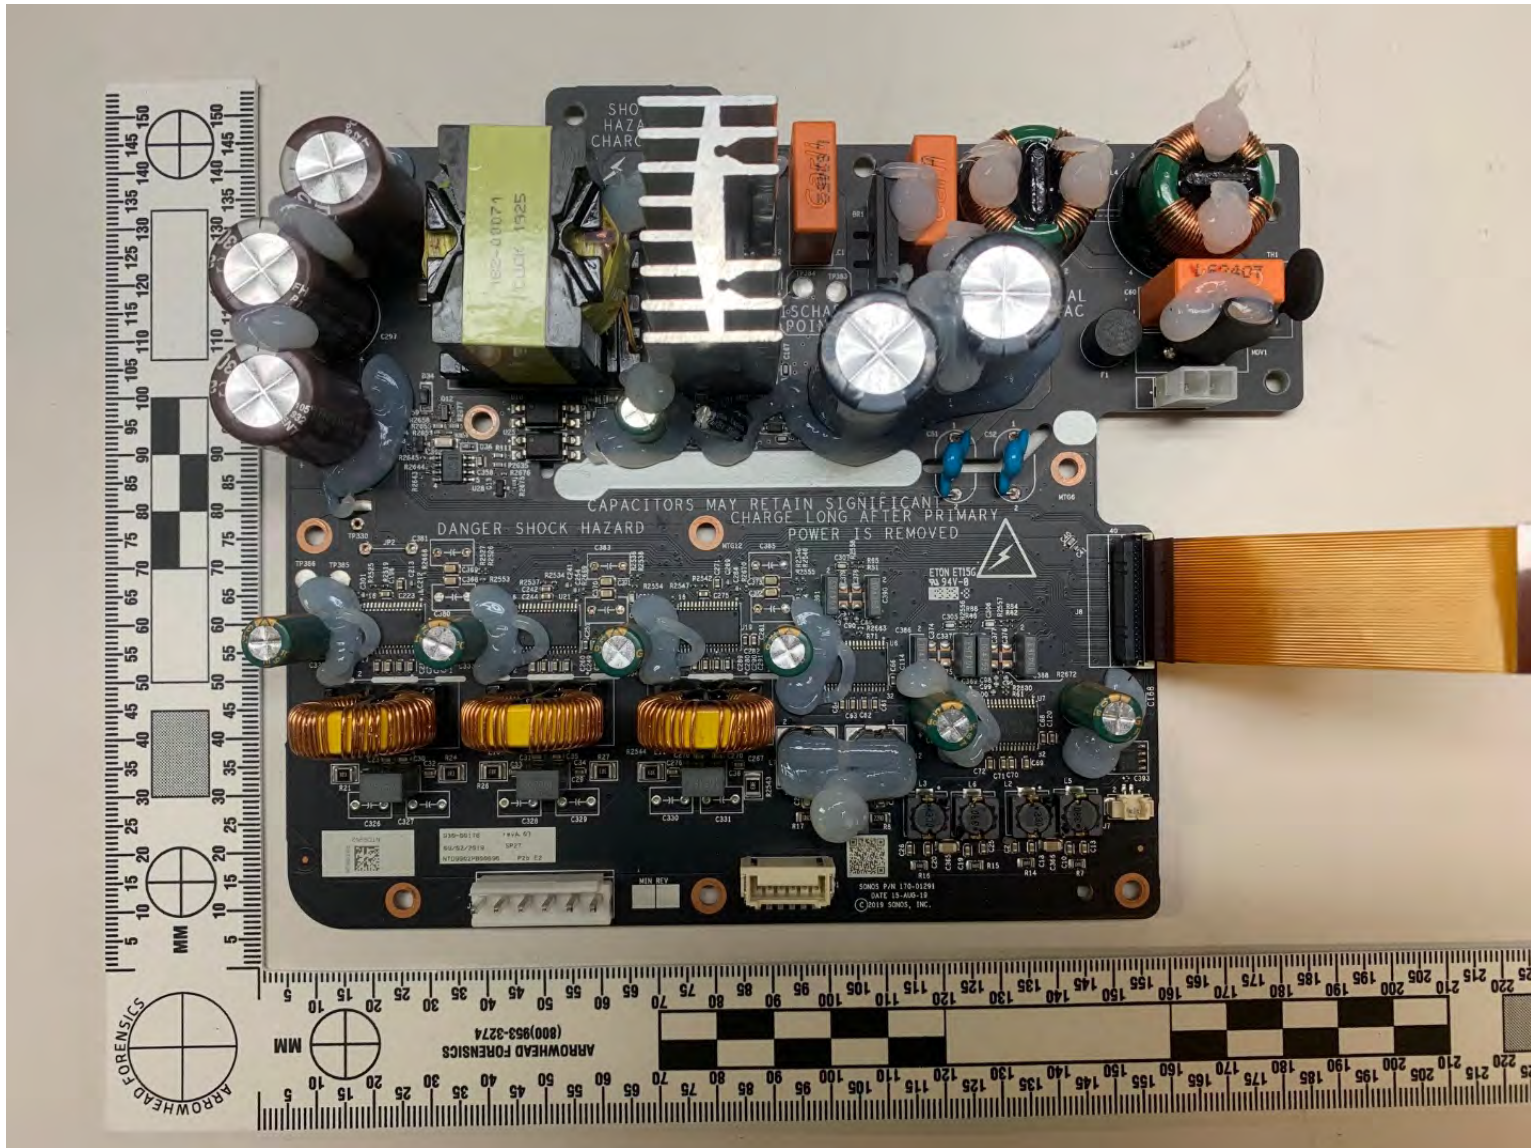

S24 SBVRM024

S24 Front

Sonos Confidential

S24 Grill off

Sonos Confidential

S24 Speaker assembly out.

S24 PCBs.

S24 Empty Chassis

S24 Radio Card Front

S24 Radio Card Front Shields removed.

S24 Radio Card, Front, zoom view of Radio section.

S24 Radio Card, Rear.

S24 PSU / Audio Amp PCB, Front.

S24 PSU / Audio Amp PCB, Rear.

-END-