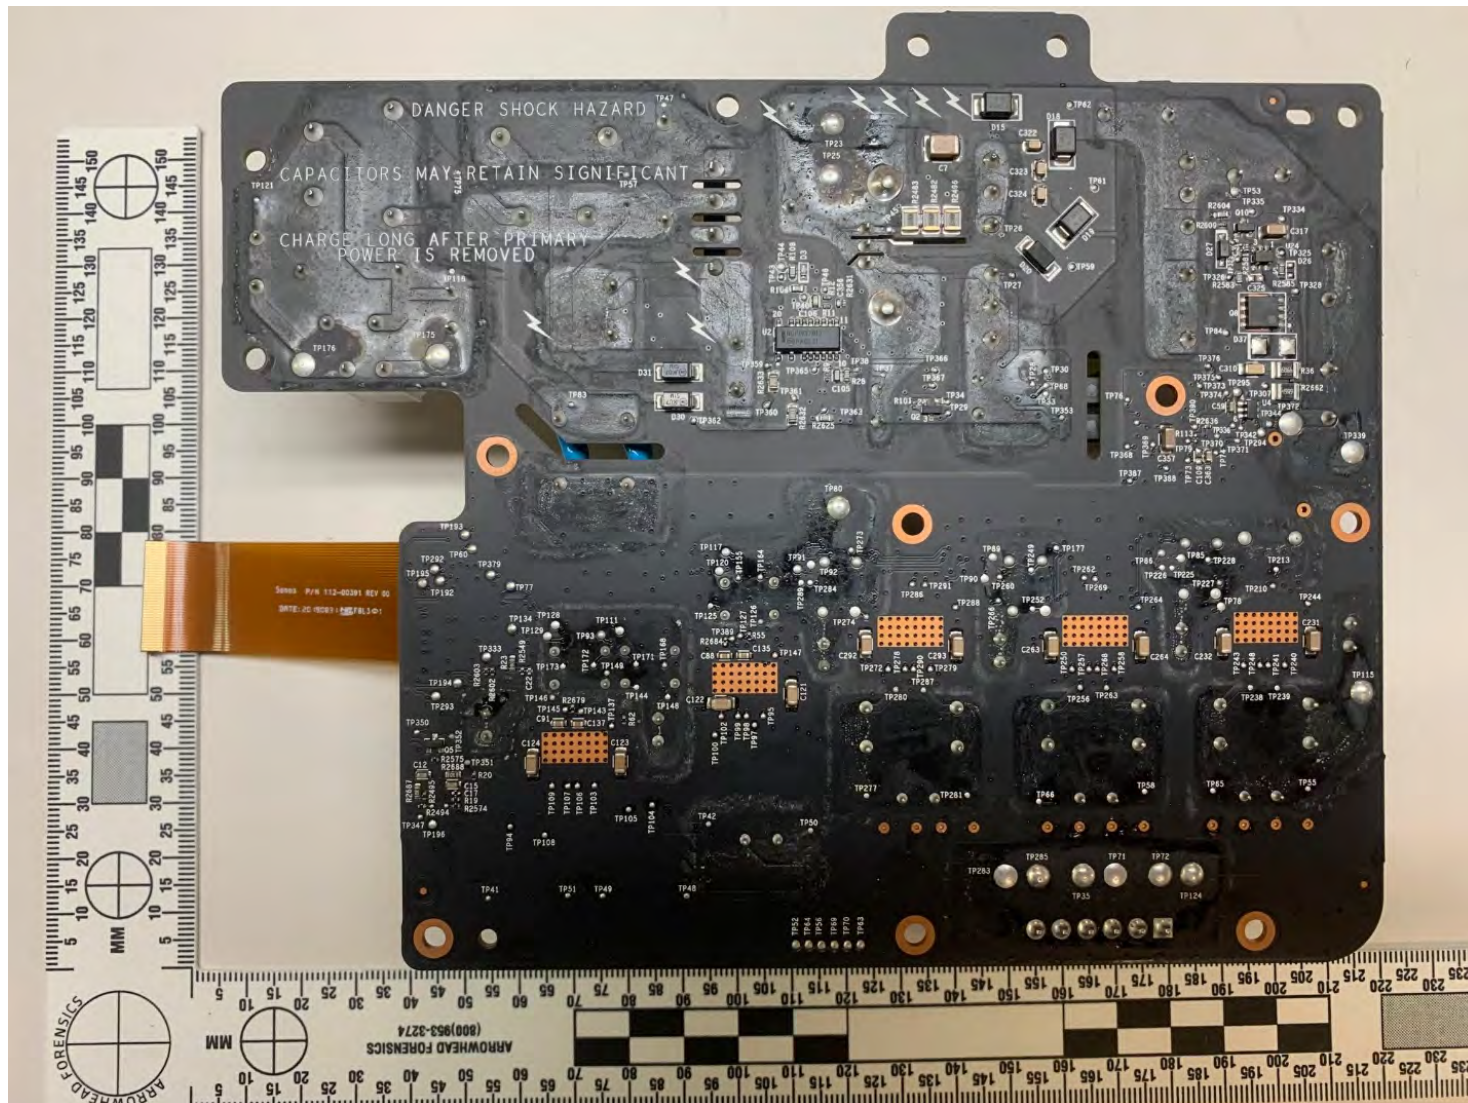

S24 SBVRM024

S24 Front

Sonos Confidential

S24 Grill off

Sonos Confidential

S24 Speaker assembly out.

S24 PCBs.

S24 Empty Chassis

S24 Radio Card Front

S24 Radio Card Front Shields removed.

S24 Radio Card, Front, zoom view of Radio section.

S24 Radio Card, Rear.

S24 PSU / Audio Amp PCB, Front.

S24 PSU / Audio Amp PCB, Rear.

-END-