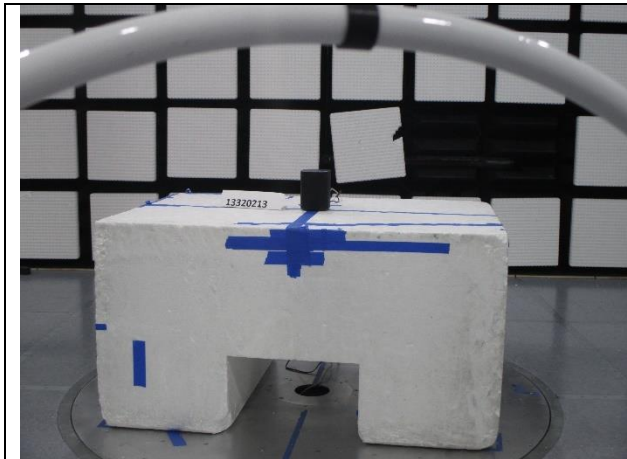

11. SETUP PHOTOS

ANTENNA PORT AND AC LINE CONDUCTED SETUP

RF ANTENNA PORT CONDUCTED

AC LINE CONDUCTED (FRONT)

AC LINE CONDUCTED (BACK)

RADIATED RF MEASUREMENT SETUP

BELOW 30MHz (FRONT)

BELOW 30MHz (BACK)

BELOW 1GHz (FRONT)

BELOW 1GHz (BACK)

ABOVE 1GHz (FRONT)

ABOVE 1GHz (BACK)

END OF REPORT