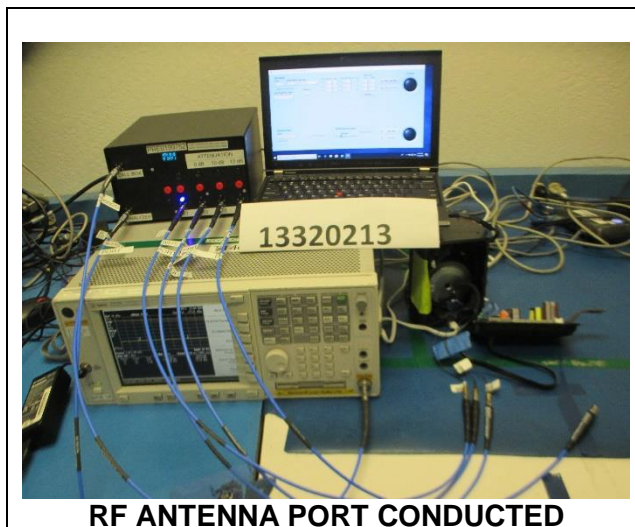

11. SETUP PHOTOS

ANTENNA PORT AND AC LINE CONDUCTED SETUP

RF ANTENNA PORT CONDUCTED

AC LINE CONDUCTED (FRONT)

AC LINE CONDUCTED (BACK)

RADIATED RF MEASUREMENT SETUP

BELOW 30MHz (FRONT)

BELOW 30MHz (BACK)