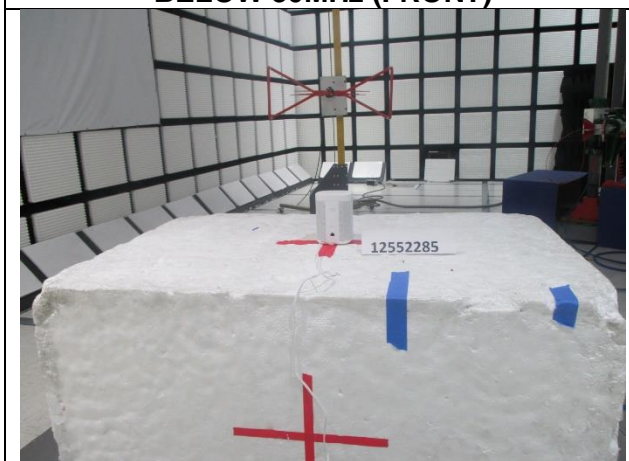

11. SETUP PHOTOS

RADIATED RF MEASUREMENT SETUP

BELOW 30MHz (FRONT)

BELOW 30MHz (BACK)

BELOW 1GHz (FRONT)

BELOW 1GHz (BACK)

ABOVE 1GHz (FRONT)

ABOVE 1GHz (BACK)