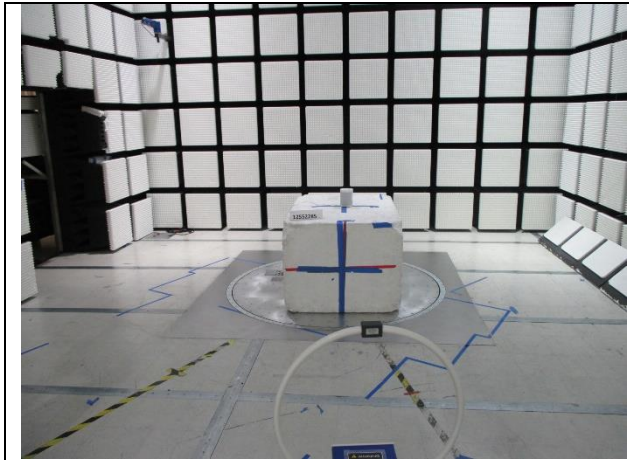

11. SETUP PHOTOS

RADIATED RF MEASUREMENT SETUP

BELOW 30MHz (FRONT)

BELOW 30MHz (BACK)

BELOW 1GHz (FRONT)

BELOW 1GHz (BACK)

ABOVE 1GHz (FRONT)

ABOVE 1GHz (BACK)