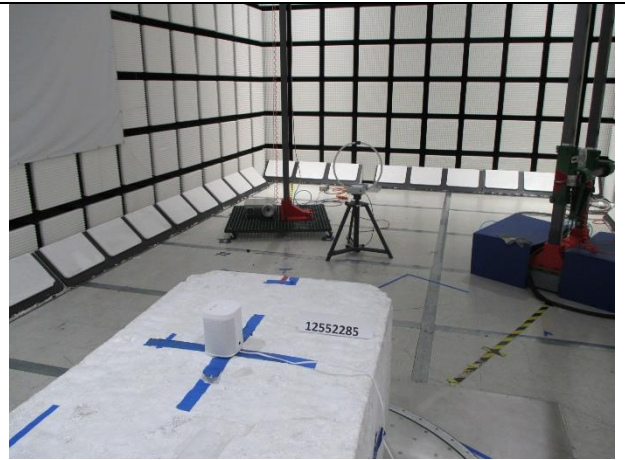

11. SETUP PHOTOS

RADIATED RF MEASUREMENT SETUP

BELOW 30MHz (FRONT)

BELOW 30MHz (BACK)

BELOW 1GHz (FRONT)

BELOW 1GHz (BACK)

ABOVE 1GHz (FRONT)

ABOVE 1GHz (BACK)