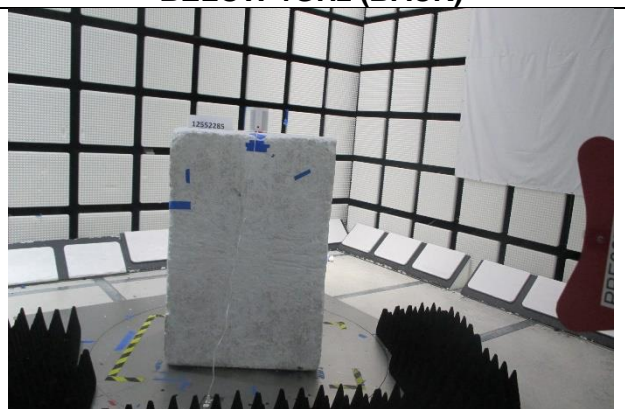

11. SETUP PHOTOS

RADIATED RF MEASUREMENT SETUP

BELOW 30MHz (FRONT)

BELOW 30MHz (BACK)

BELOW 1GHz (FRONT)

BELOW 1GHz (BACK)

ABOVE 1GHz (FRONT)

ABOVE 1GHz (BACK)