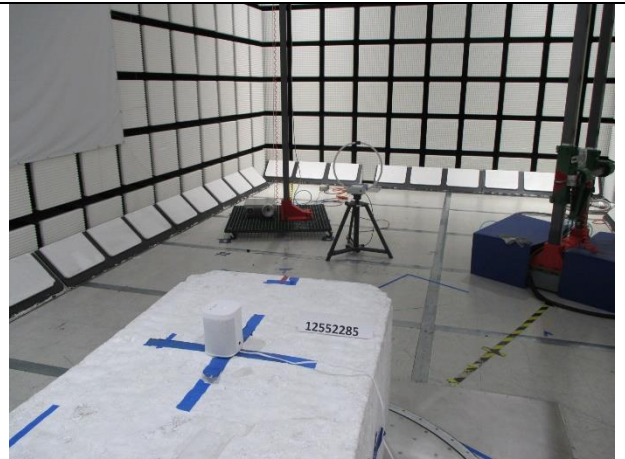

11. SETUP PHOTOS

RADIATED RF MEASUREMENT SETUP

BELOW 30MHz (FRONT)

BELOW 30MHz (BACK)

BELOW 1GHz (FRONT)

BELOW 1GHz (BACK)

ABOVE 1GHz (FRONT)

ABOVE 1GHz (BACK)