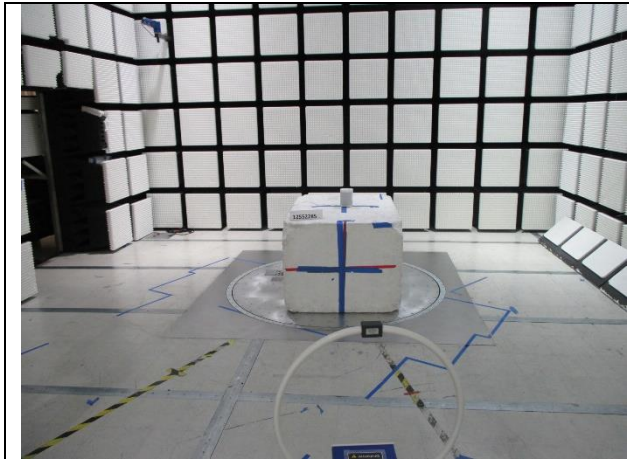

11. SETUP PHOTOS

RADIATED RF MEASUREMENT SETUP

BELOW 30MHz (FRONT)

BELOW 30MHz (BACK)

BELOW 1GHz (FRONT)

BELOW 1GHz (BACK)

ABOVE 1GHz (FRONT)

ABOVE 1GHz (BACK)