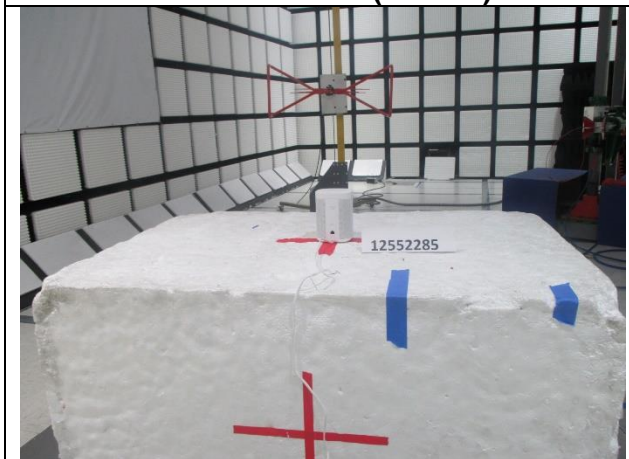

11. SETUP PHOTOS

RADIATED RF MEASUREMENT SETUP

BELOW 30MHz (FRONT)

BELOW 30MHz (BACK)

BELOW 1GHz (FRONT)

BELOW 1GHz (BACK)

ABOVE 1GHz (FRONT)

ABOVE 1GHz (BACK)