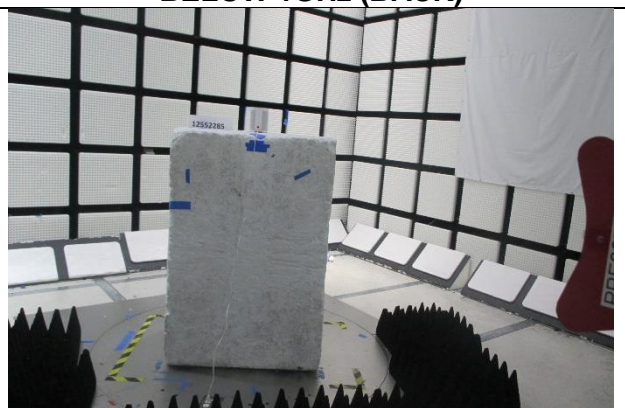

11. SETUP PHOTOS

RADIATED RF MEASUREMENT SETUP

BELOW 30MHz (FRONT)

BELOW 30MHz (BACK)

BELOW 1GHz (FRONT)

BELOW 1GHz (BACK)

ABOVE 1GHz (FRONT)

ABOVE 1GHz (BACK)