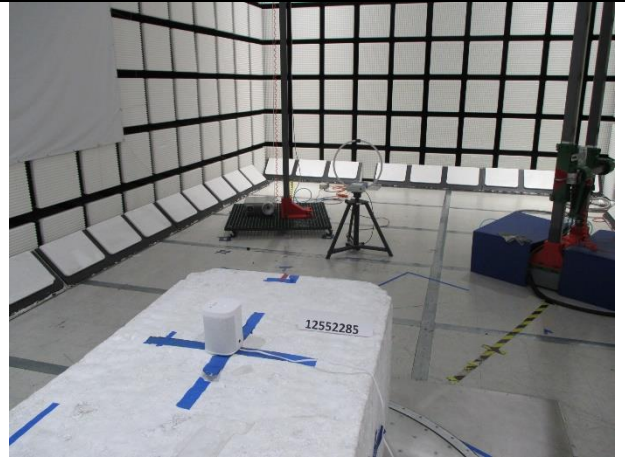

## RADIATED RF MEASUREMENT SETUP

**BELOW 30MHz (FRONT)**

**BELOW 30MHz (BACK)**

**BELOW 1GHz (FRONT)**

**BELOW 1GHz (BACK)**

**ABOVE 1GHz (FRONT)**

**ABOVE 1GHz (BACK)**

**END OF REPORT**