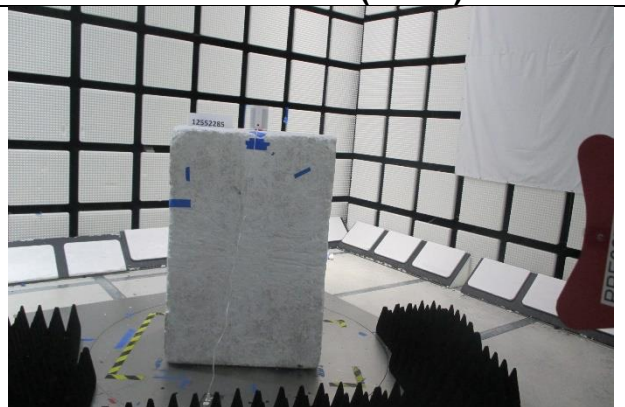

## RADIATED RF MEASUREMENT SETUP

**BELOW 30MHz (FRONT)**

**BELOW 30MHz (BACK)**

**BELOW 1GHz (FRONT)**

**BELOW 1GHz (BACK)**

**ABOVE 1GHz (FRONT)**

**ABOVE 1GHz (BACK)**

**END OF REPORT**