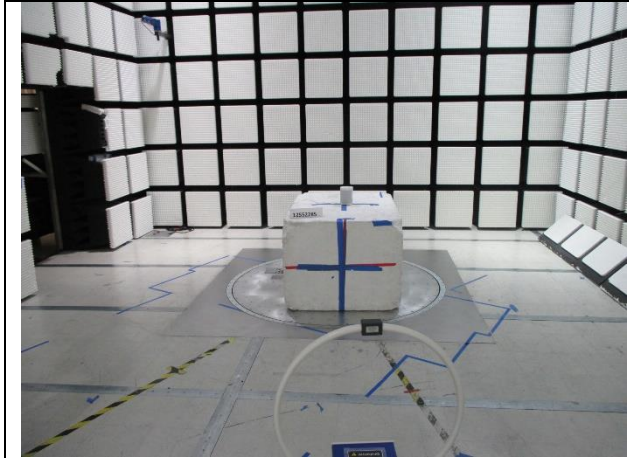

## RADIATED RF MEASUREMENT SETUP

**BELOW 30MHz (FRONT)**

**BELOW 30MHz (BACK)**

**BELOW 1GHz (FRONT)**

**BELOW 1GHz (BACK)**

**ABOVE 1GHz (FRONT)**

**ABOVE 1GHz (BACK)**

**END OF REPORT**