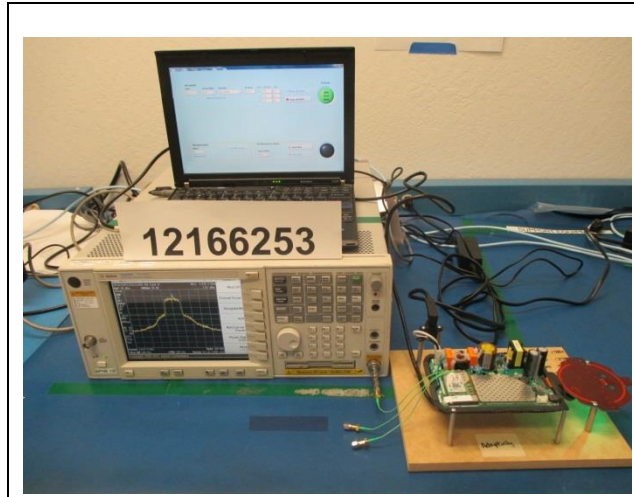

11. SETUP PHOTOS

ANTENNA PORT AND AC LINE CONDUCTED SETUP

RF ANTENNA PORT CONDUCTED

AC LINE CONDUCTED (FRONT)

AC LINE CONDUCTED (BACK)

RADIATED RF MEASUREMENT SETUP

BELOW 30MHz (FRONT)

BELOW 30MHz (BACK)