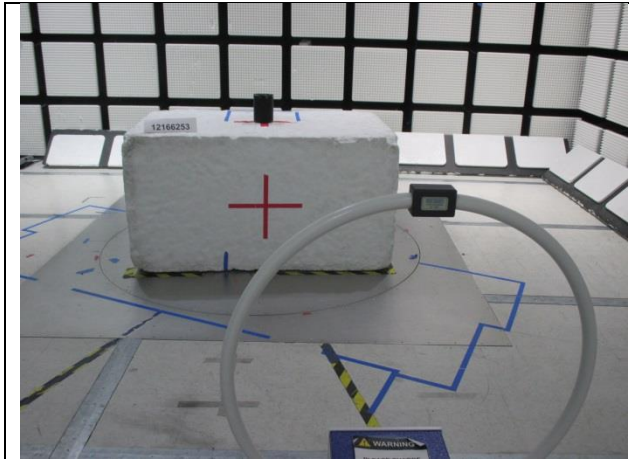

11. SETUP PHOTOS

ANTENNA PORT AND AC LINE CONDUCTED SETUP

RF ANTENNA PORT CONDUCTED

AC LINE CONDUCTED (FRONT)

AC LINE CONDUCTED (BACK)

RADIATED RF MEASUREMENT SETUP

BELOW 30MHz (FRONT)

BELOW 30MHz (BACK)

BELOW 1GHz (FRONT)

BELOW 1GHz (BACK)

ABOVE 1GHz (FRONT)

ABOVE 1GHz (BACK)

END OF REPORT