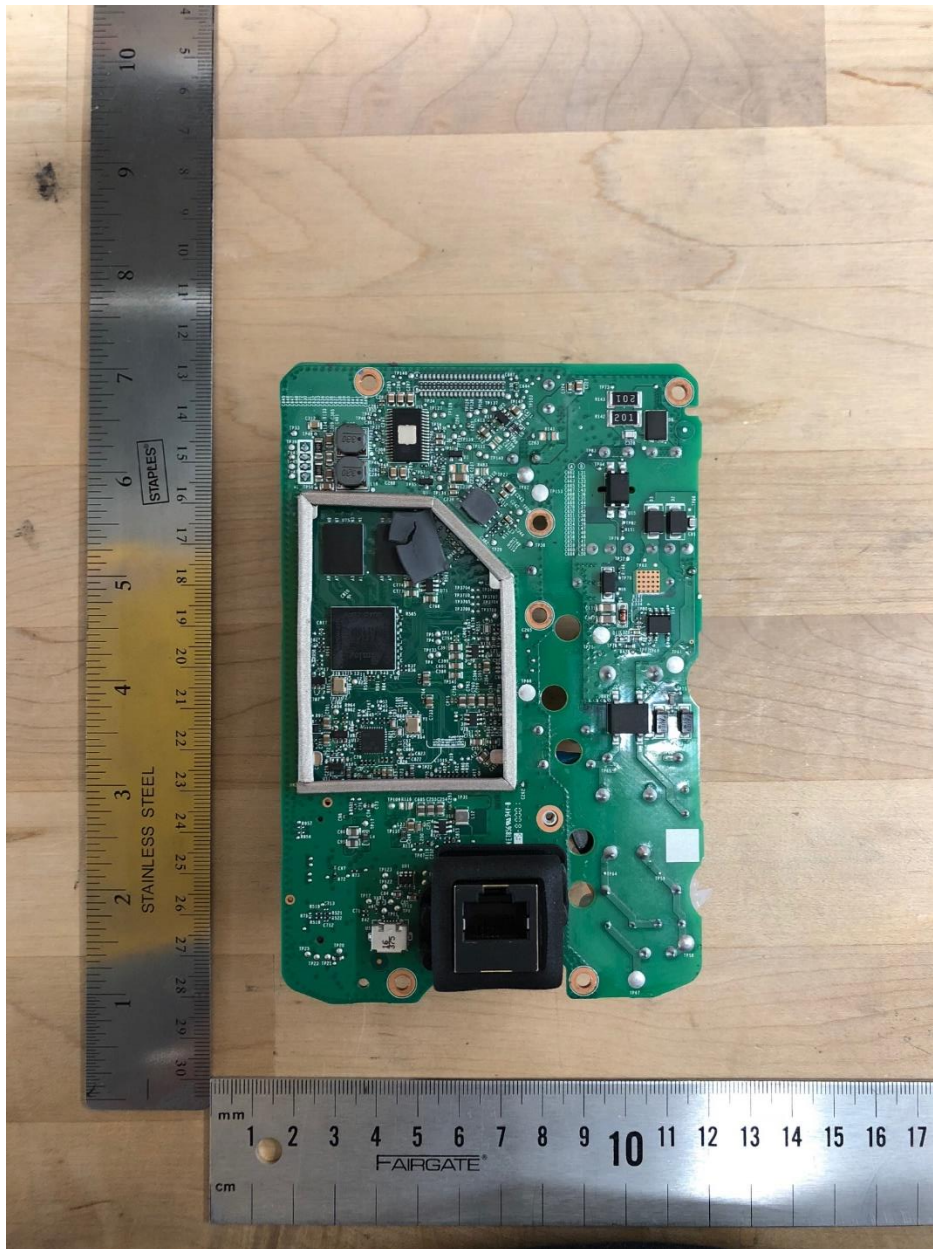

Model S18 radio FCC ID: SBVRM016, IC ID: 5373A-RM016

Internal Photo for S18 radio FCC ID: SBVRM016, IC ID: 5373A-RM016

1 of 8

RF board Top View

RF board Bottom View

Main board removed RF card Front View

Main board Rear View

Main board with RF card assembly Front View

Main Board Assembly Rear View

Antenna photo

Top cover assembly view