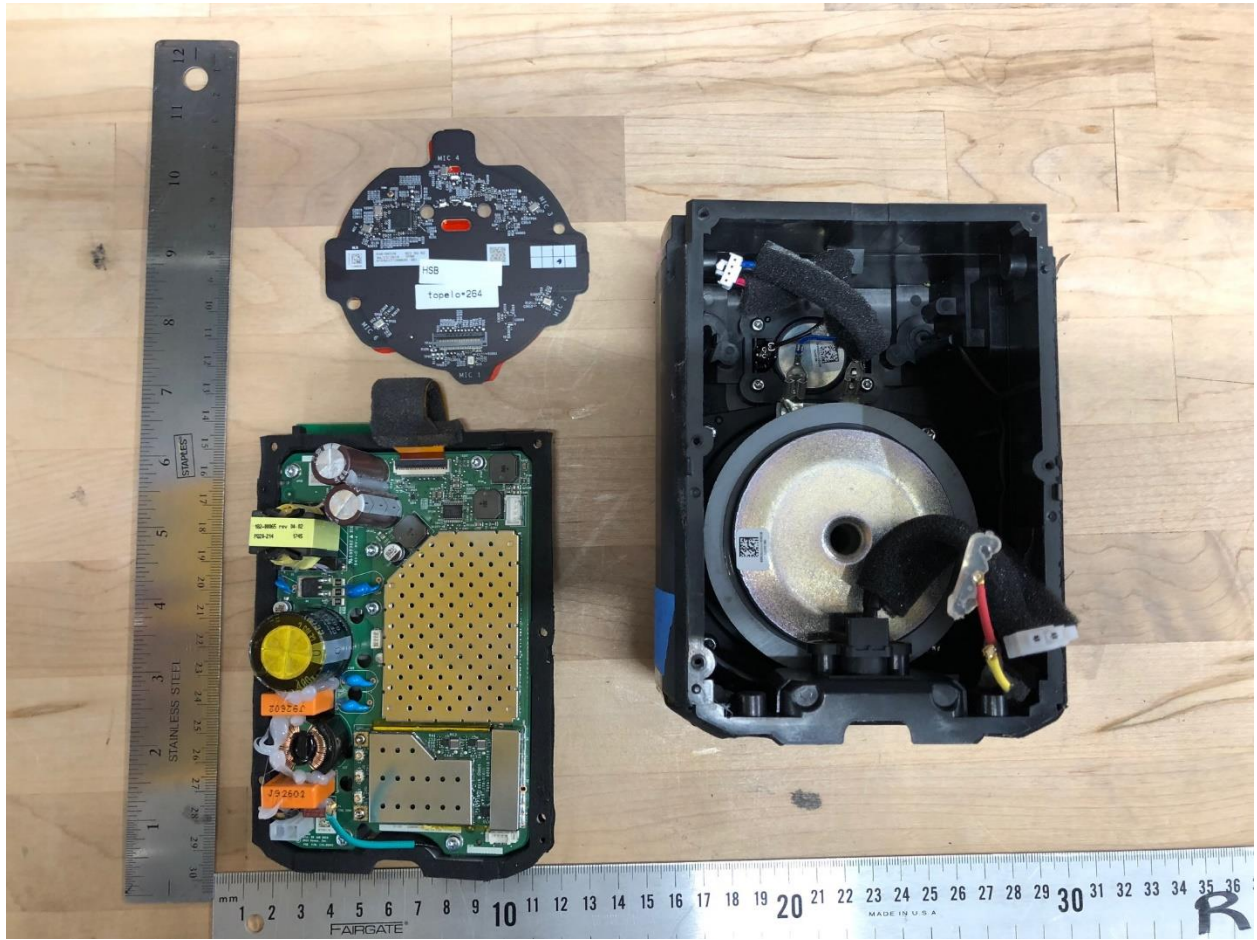

Model S18 radio FCC ID: SBVRM016, IC ID: 5373A-RM016

Internal Photo for S18 radio FCC ID: SBVRM016, IC ID: 5373A-RM016

1 of 8

RF board Top View

RF board Bottom View

Main board removed RF card Front View

Main board Rear View

Main board with RF card assembly Front View

Main Board Assembly Rear View

Antenna photo

Top cover assembly view