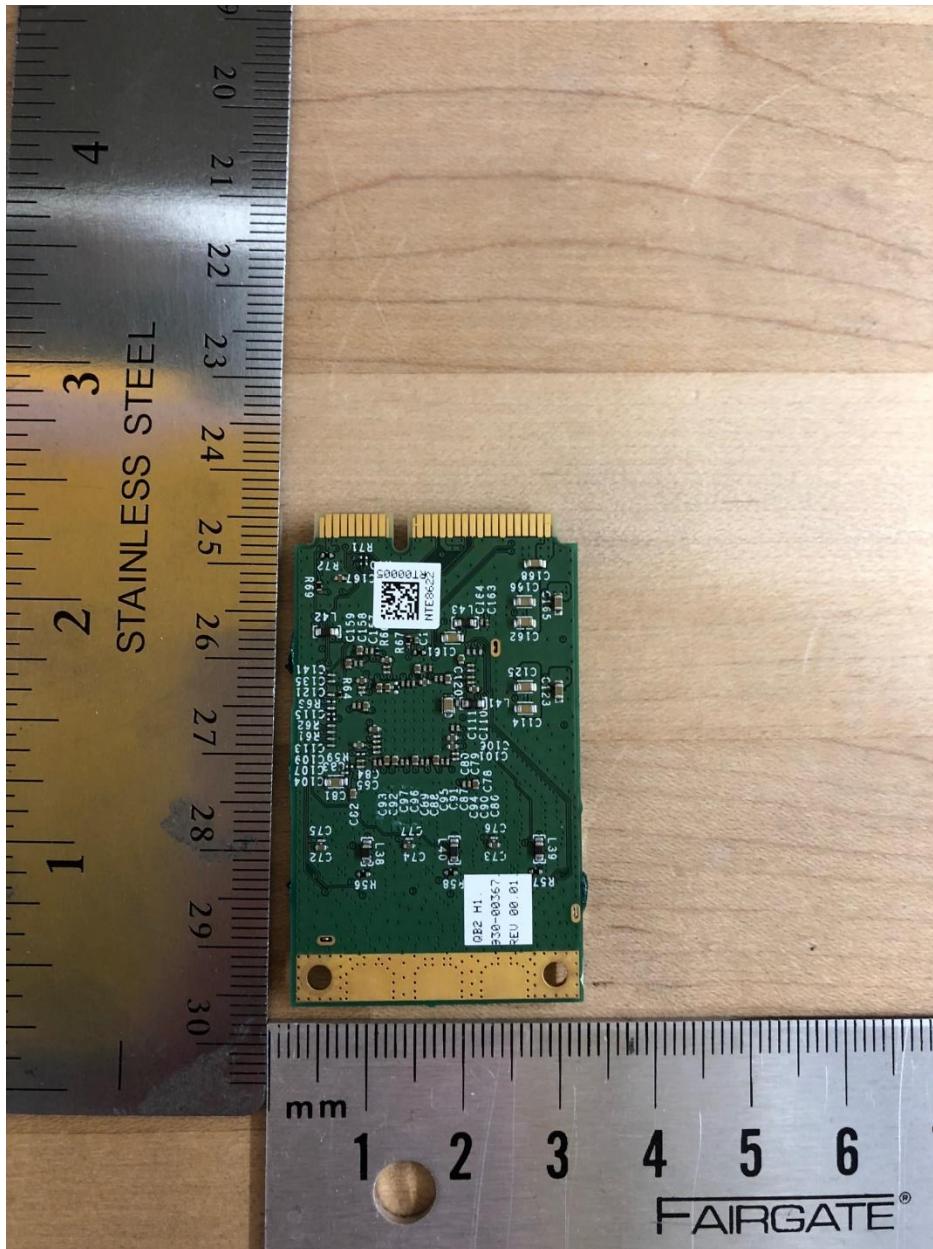

Model S18 radio FCC ID: SBVRM016, IC ID: 5373A-RM016

Internal Photo for S18 radio FCC ID: SBVRM016, IC ID: 5373A-RM016

1 of 8

RF board Top View

RF board Bottom View

Main board removed RF card Front View

Main board Rear View

Main board with RF card assembly Front View

Main Board Assembly Rear View

Antenna photo

Top cover assembly view