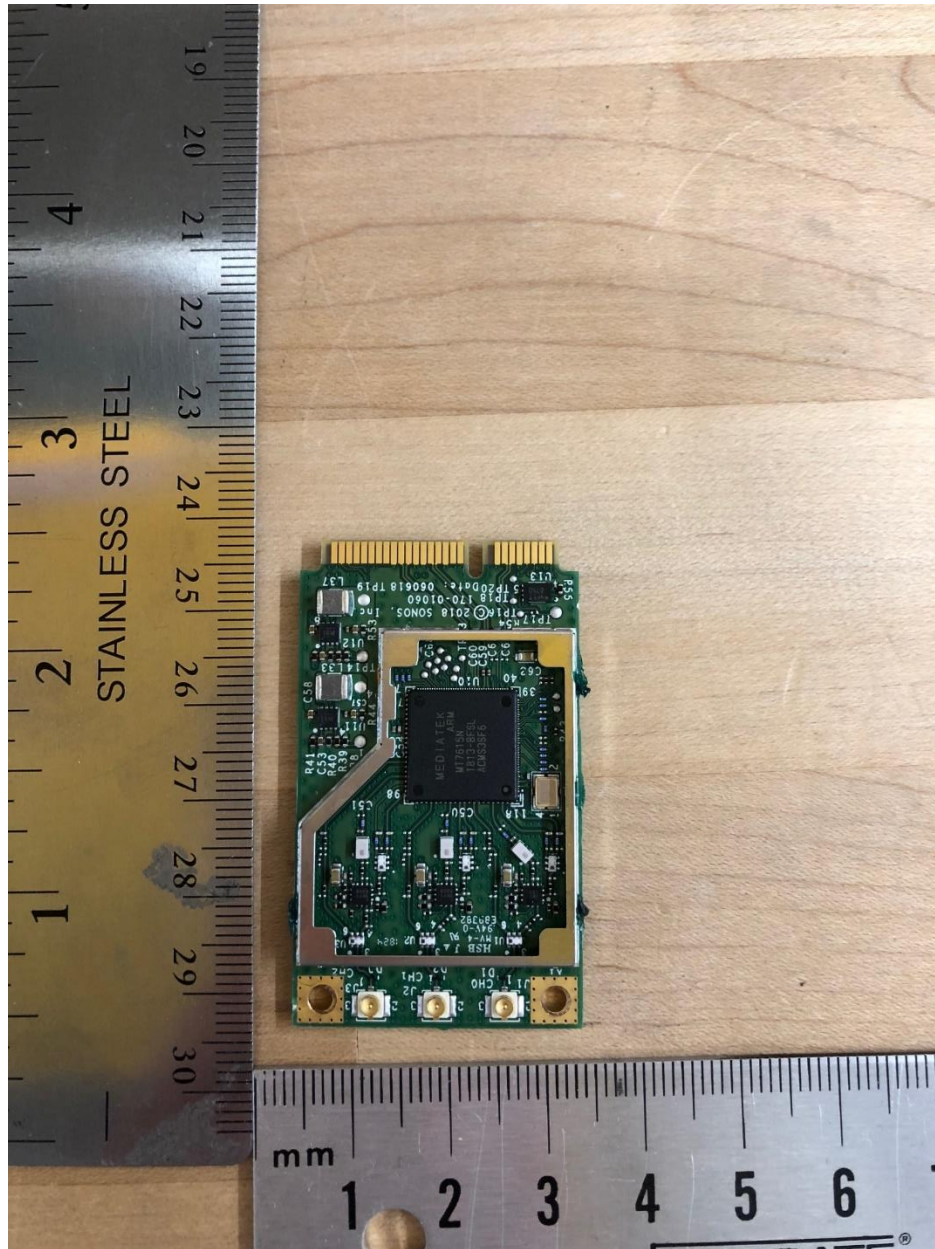

Model S18 radio FCC ID: SBVRM016, IC ID: 5373A-RM016

Internal Photo for S18 radio FCC ID: SBVRM016, IC ID: 5373A-RM016

1 of 8

RF board Top View

RF board Bottom View

Main board removed RF card Front View

Main board Rear View

Main board with RF card assembly Front View

Main Board Assembly Rear View

Antenna photo

Top cover assembly view