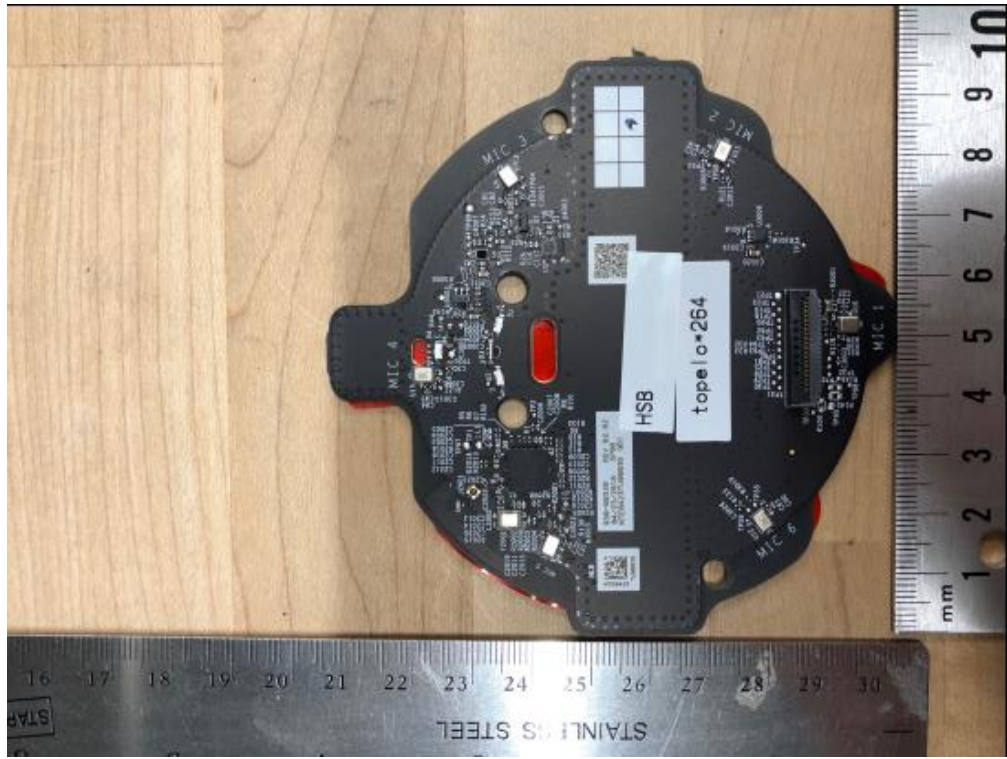

Model S18 radio FCC ID: SBVRM016, IC ID: 5373A-RM016

Internal Photo for S18 radio FCC ID: SBVRM016, IC ID: 5373A-RM016

1 of 8

RF board Top View

RF board Bottom View

Main board removed RF card Front View

Main board Rear View

Main board with RF card assembly Front View

Main Board Assembly Rear View

Antenna photo

Top cover assembly view