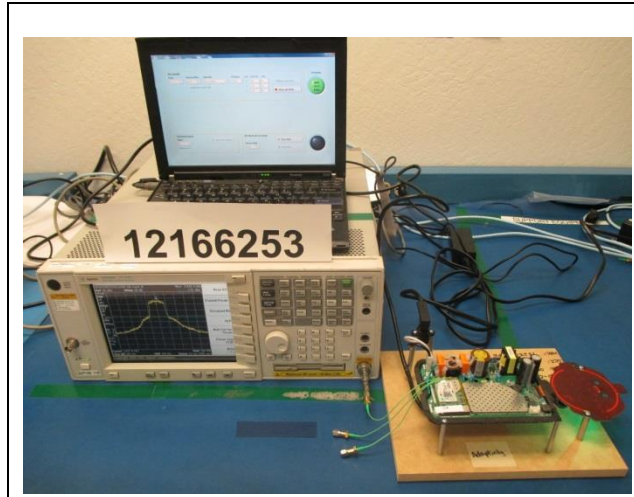

11. SETUP PHOTOS

ANTENNA PORT AND AC LINE CONDUCTED SETUP

RF ANTENNA PORT CONDUCTED

AC LINE CONDUCTED (FRONT)

AC LINE CONDUCTED (BACK)

RADIATED RF MEASUREMENT SETUP

BELOW 30MHz (FRONT)

BELOW 30MHz (BACK)

BELOW 1GHz (FRONT)

BELOW 1GHz (BACK)

ABOVE 1GHz (FRONT)

ABOVE 1GHz (BACK)

END OF REPORT