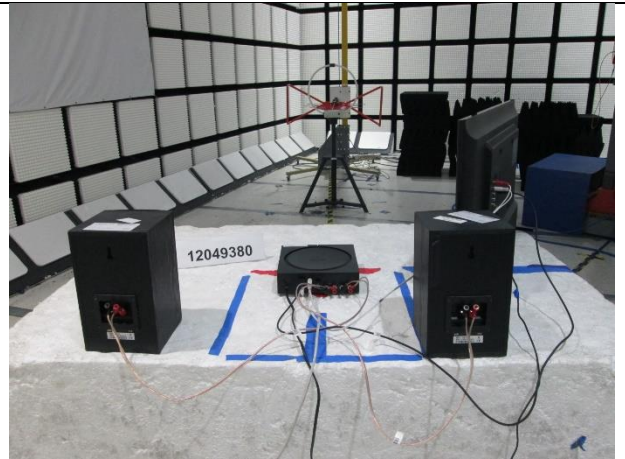

11. SETUP PHOTOS

ANTENNA PORT AND AC LINE CONDUCTED SETUP

RADIATED RF MEASUREMENT SETUP

BELOW 30MHz (FRONT)

BELOW 30MHz (BACK)

BELOW 1GHz (FRONT)

BELOW 1GHz (BACK)

ABOVE 1GHz (FRONT)