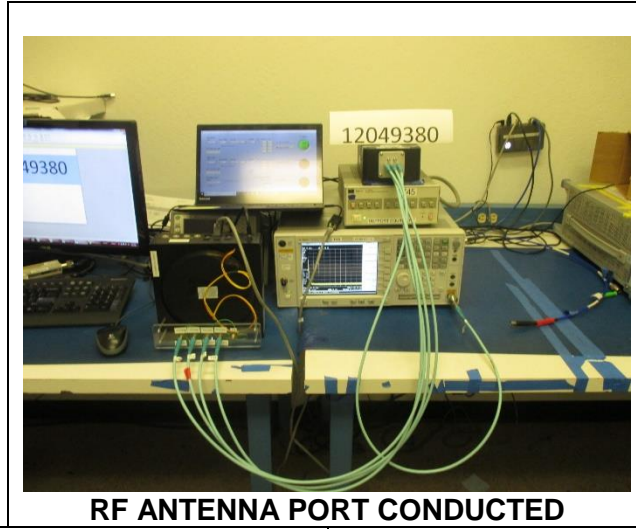

11. SETUP PHOTOS

ANTENNA PORT AND AC LINE CONDUCTED SETUP

RADIATED RF MEASUREMENT SETUP

BELOW 30MHz (FRONT)

BELOW 30MHz (BACK)

BELOW 1GHz (FRONT)

BELOW 1GHz (BACK)

ABOVE 1GHz (FRONT)