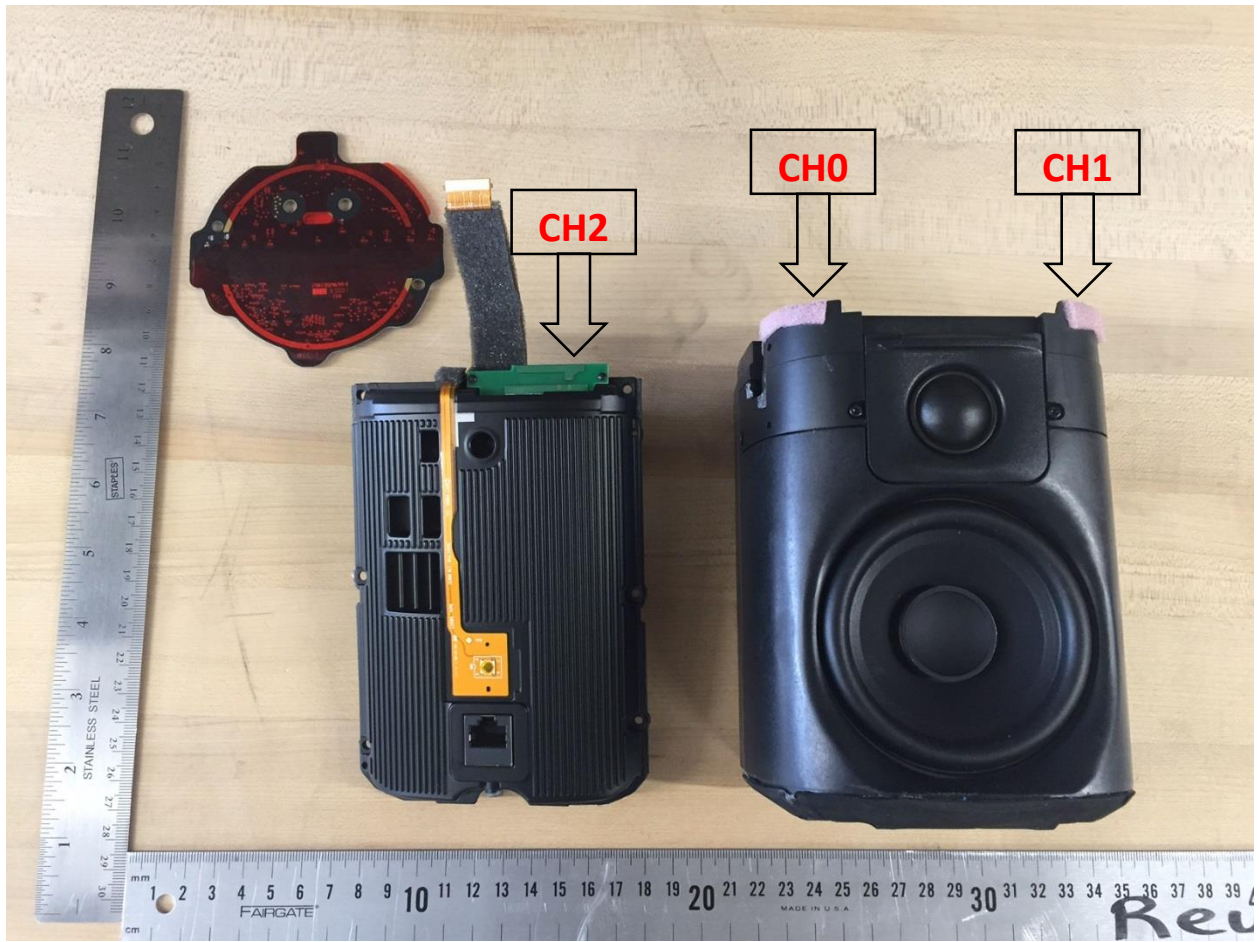

Model S13 radio FCC ID: SBVRM012, IC ID: 5373A-RM012

Internal Photo for S13 radio FCC ID: SBVRM012, IC ID: 5373A-RM012

1 of 8

RF board Top View

RF board Bottom View

Main board removed RF card Front View

Main board Rear View

Main board with RF card assembly Front View

Main Board Assembly Rear View

Antenna photo

Top cover assembly view