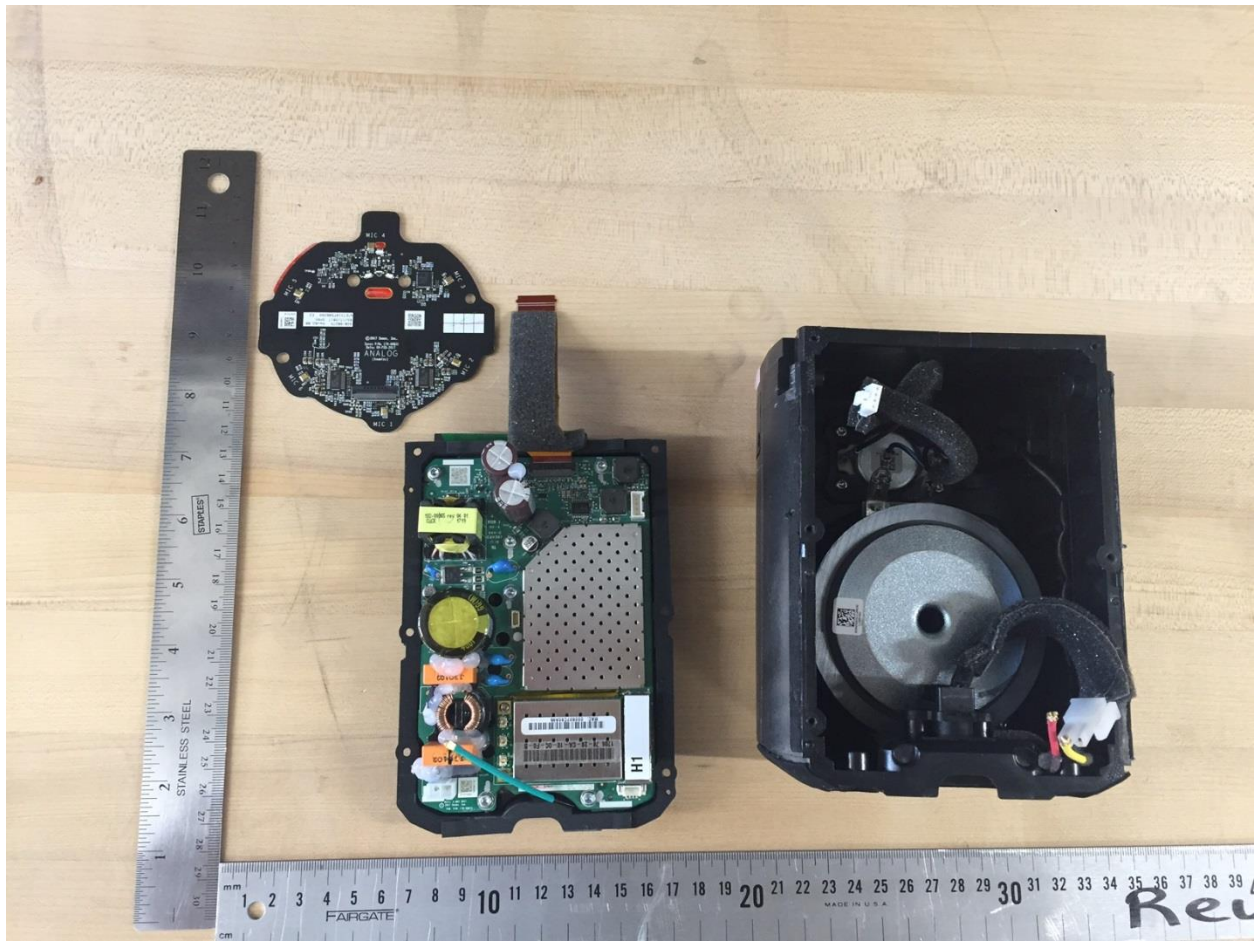

Model S13 radio FCC ID: SBVRM012, IC ID: 5373A-RM012

Internal Photo for S13 radio FCC ID: SBVRM012, IC ID: 5373A-RM012

1 of 8

RF board Top View

RF board Bottom View

Main board removed RF card Front View

Main board Rear View

Main board with RF card assembly Front View

Main Board Assembly Rear View

Antenna photo

Top cover assembly view