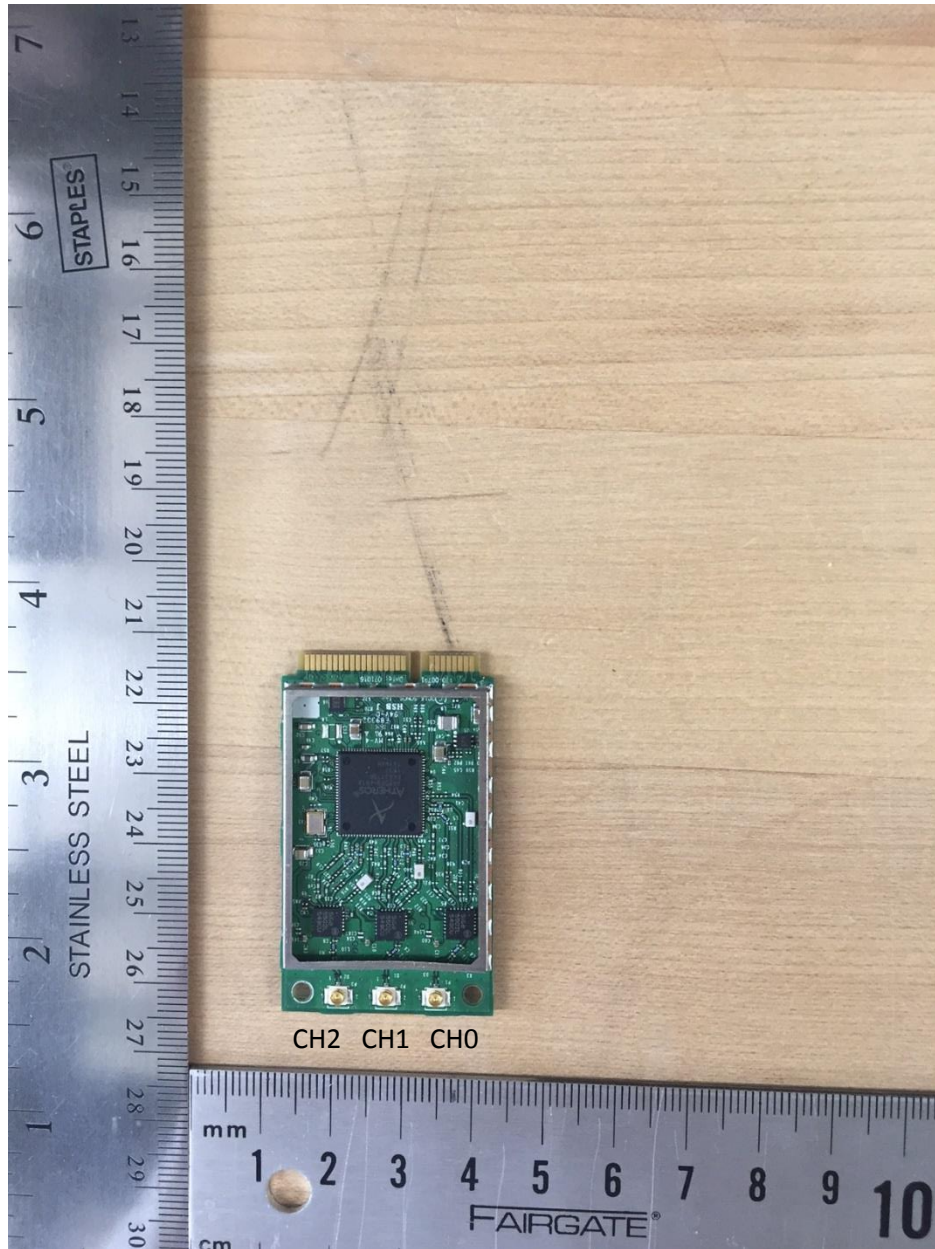

Model S13 radio FCC ID: SBVRM012, IC ID: 5373A-RM012

Internal Photo for S13 radio FCC ID: SBVRM012, IC ID: 5373A-RM012

1 of 8

RF board Top View

RF board Bottom View

Main board removed RF card Front View

Main board Rear View

Main board with RF card assembly Front View

Main Board Assembly Rear View

Antenna photo

Top cover assembly view