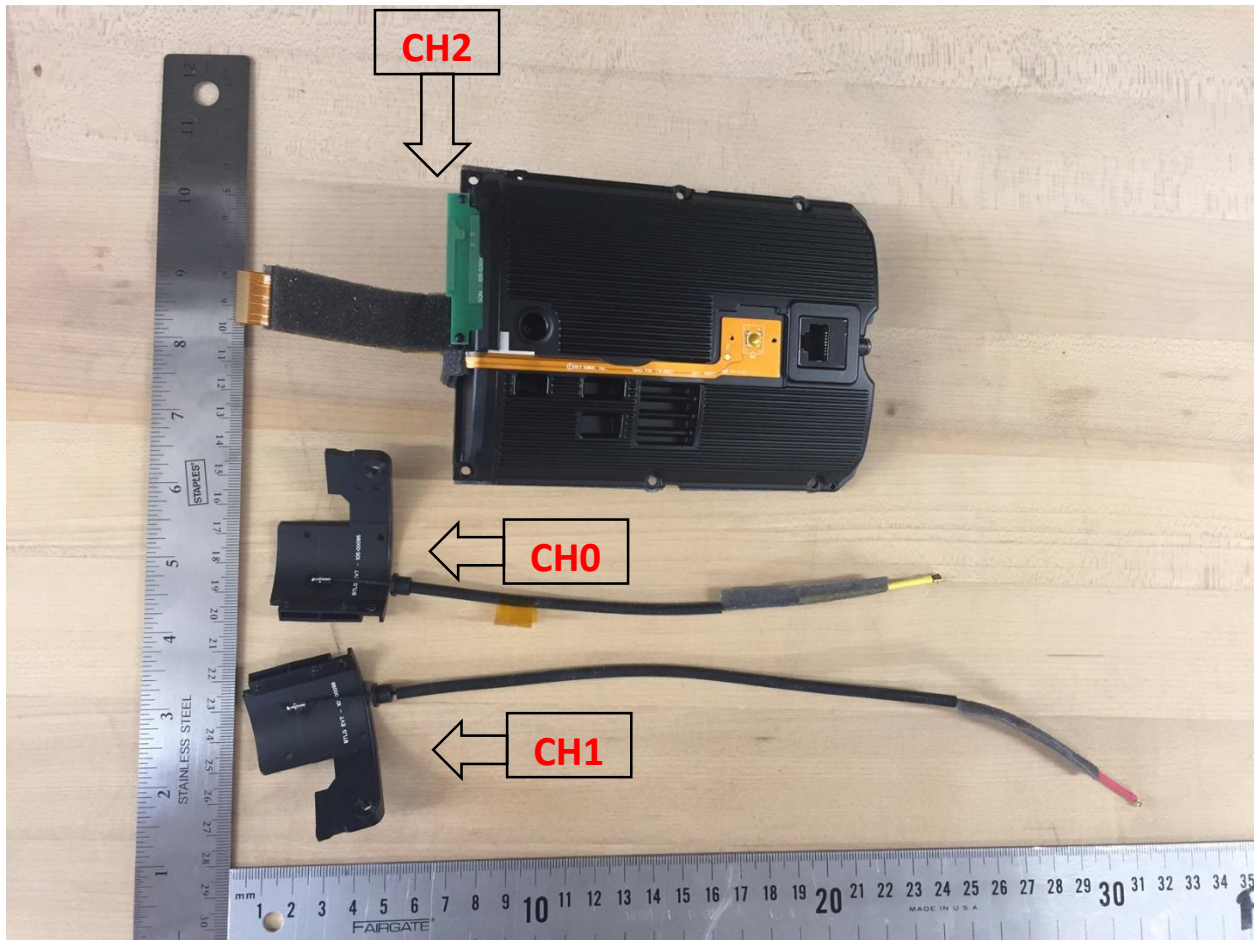

Model S13 radio FCC ID: SBVRM012, IC ID: 5373A-RM012

Internal Photo for S13 radio FCC ID: SBVRM012, IC ID: 5373A-RM012

1 of 8

RF board Top View

RF board Bottom View

Main board removed RF card Front View

Main board Rear View

Main board with RF card assembly Front View

Main Board Assembly Rear View

Antenna photo

Top cover assembly view