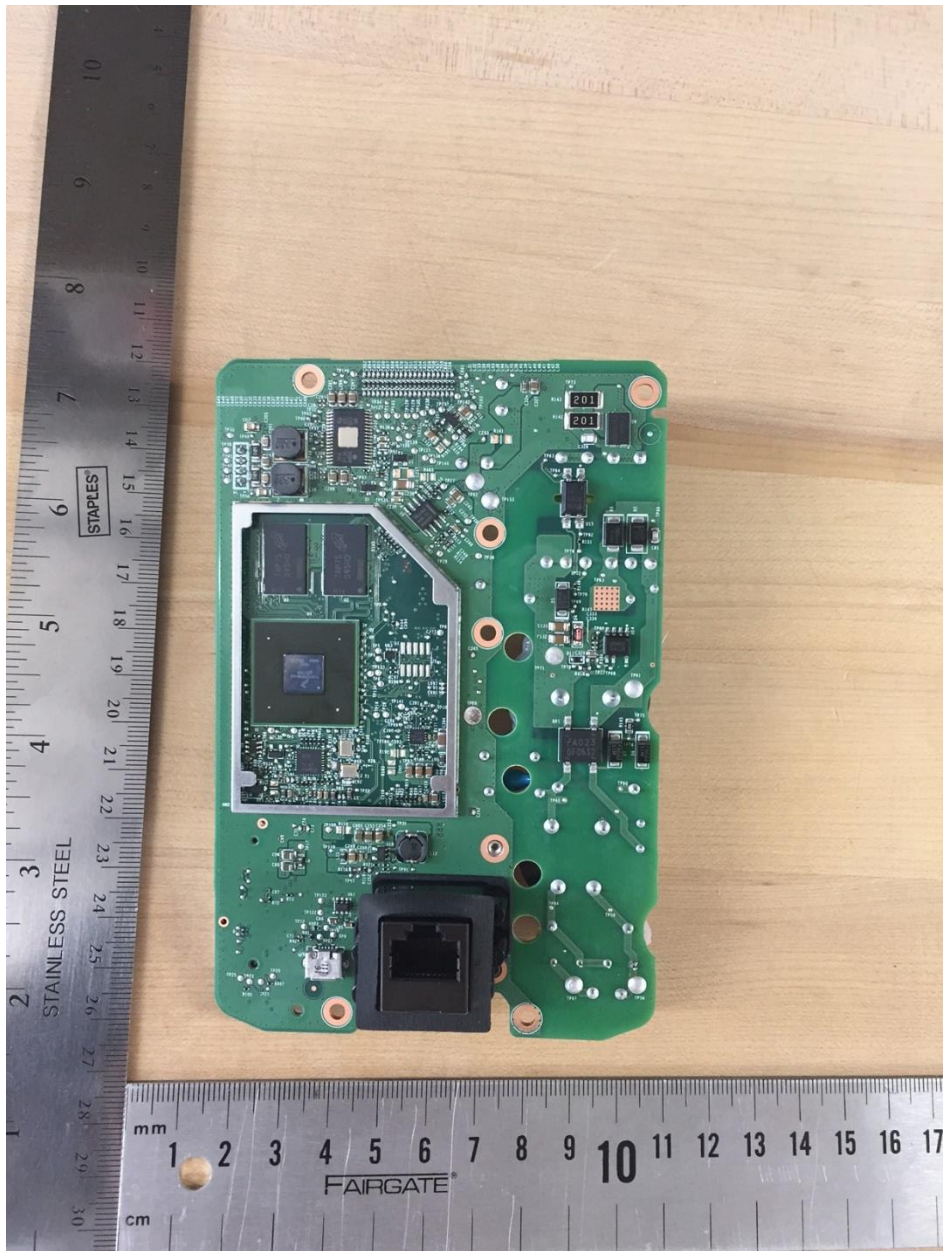

Model S13 radio FCC ID: SBVRM012, IC ID: 5373A-RM012

Internal Photo for S13 radio FCC ID: SBVRM012, IC ID: 5373A-RM012

1 of 8

RF board Top View

RF board Bottom View

Main board removed RF card Front View

Main board Rear View

Main board with RF card assembly Front View

Main Board Assembly Rear View

Antenna photo

Top cover assembly view