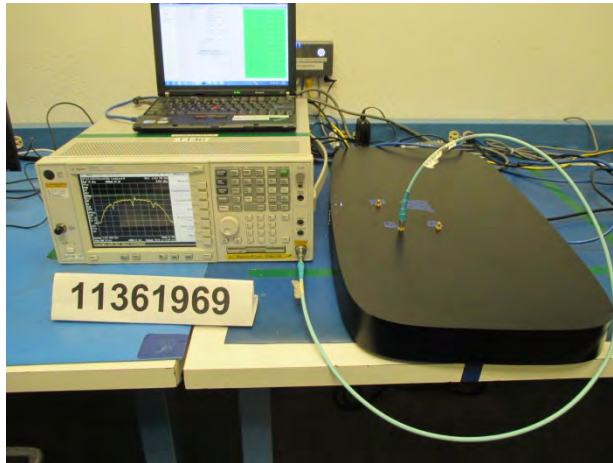

## RADIATED EMISSIONS MEASUREMENT SETUP

RADIATED FRONT PHOTO (BELOW 1 GHz)

RADIATED BACK PHOTO (BELOW 1 GHz)

RADIATED FRONT PHOTO (ABOVE 1 GHz)

RADIATED BACK PHOTO (ABOVE 1 GHz)

RADIATED FRONT PHOTO (BELOW 30 MHz)

RADIATED BACK PHOTO (BELOW 30 MHz)

ANTENNA PORT CONDUCTED PHOTOS

AC POWER LINE CONDUCTED

FRONT PHOTO

BACK PHOTO

END OF REPORT